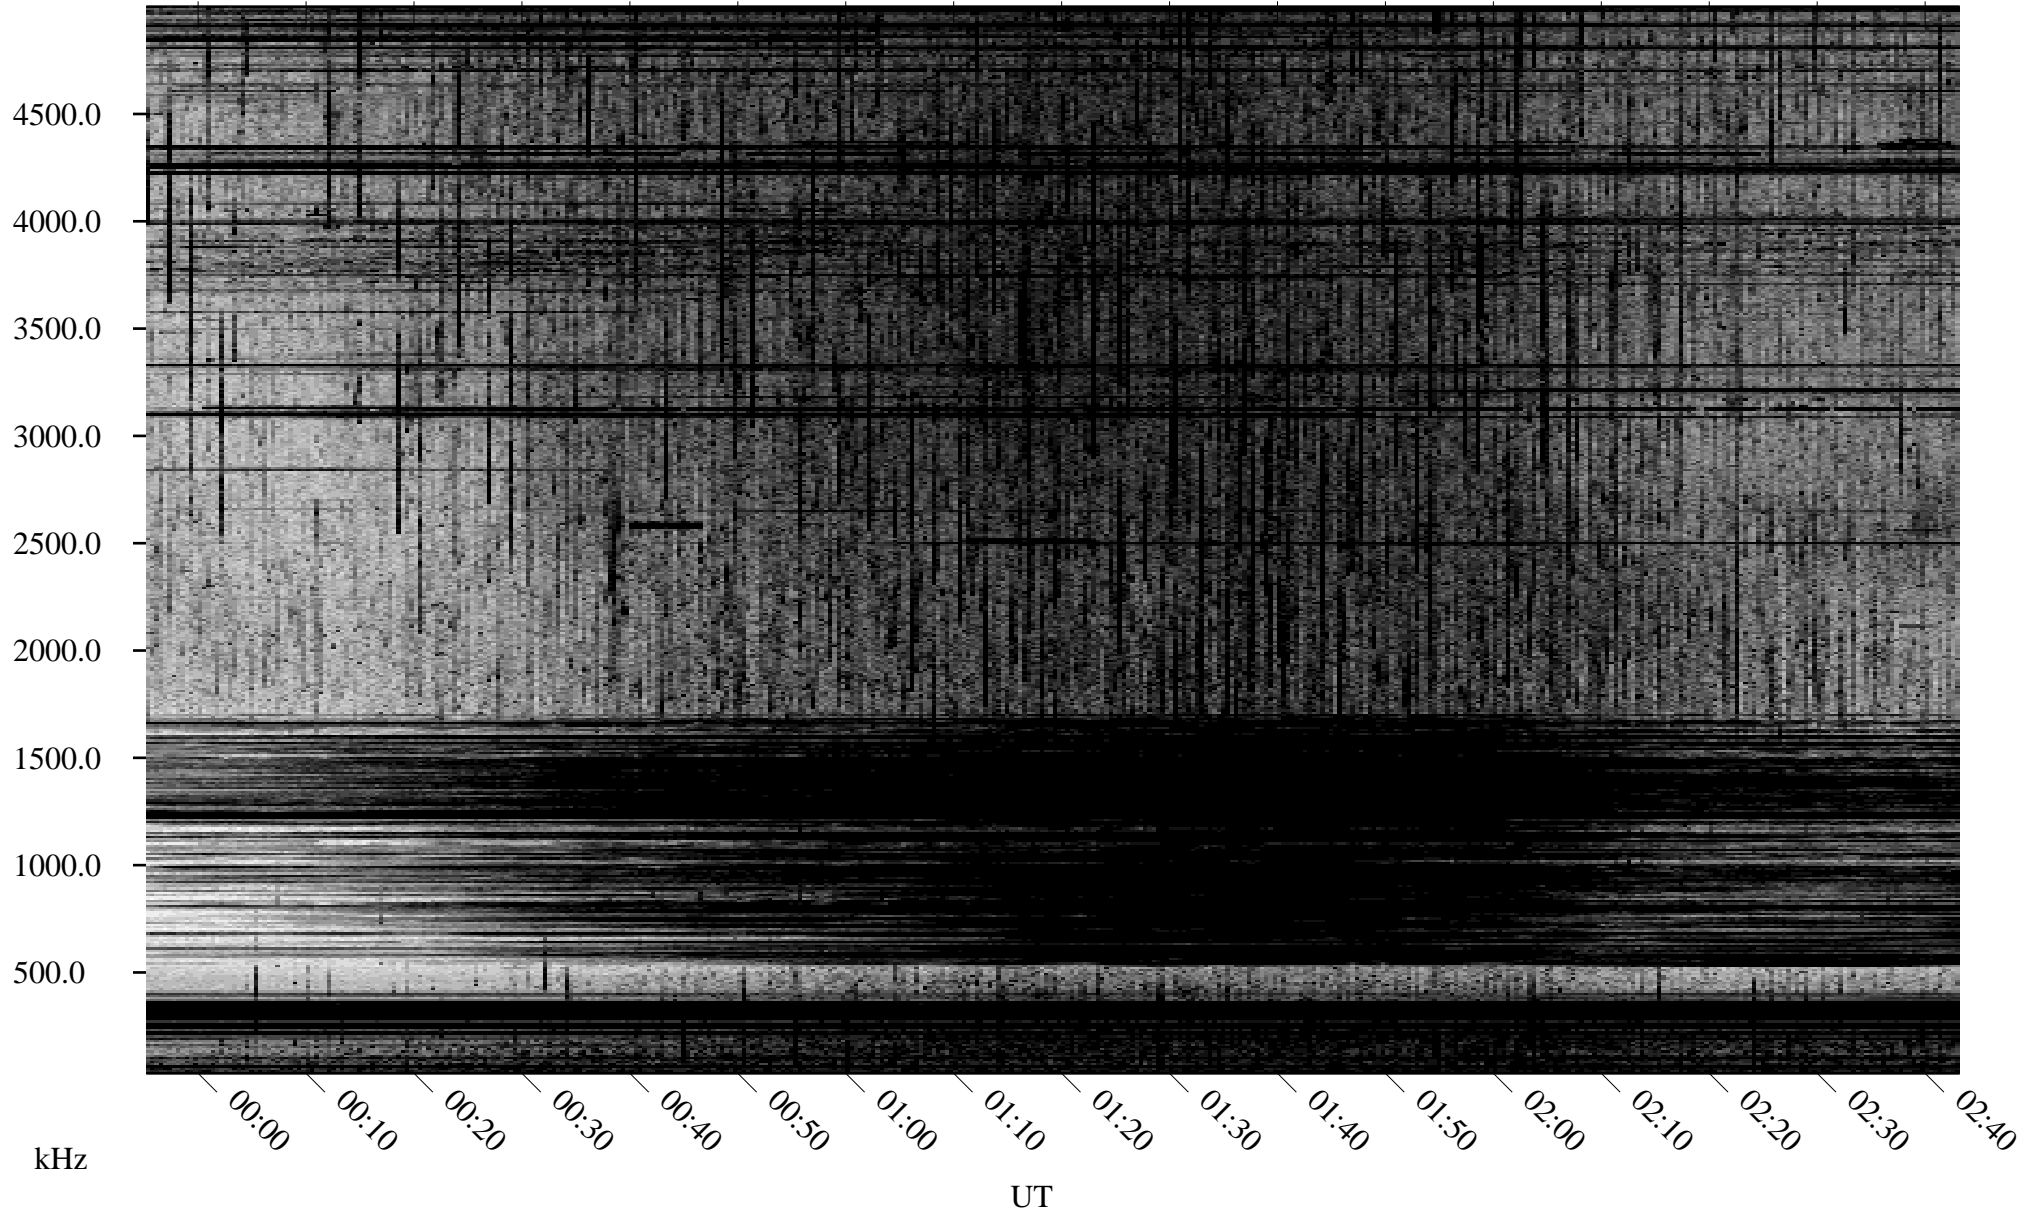

09/20/2001 Churchill, Manitoba

Linear Scale Black = 161 White = 15

ch01263l.r00m max_12

Page 1

09/20/2001 Churchill, Manitoba

Linear Scale Black = 161 White = 15

ch01263l.r00m max_12

Page 2

09/21/2001 Churchill, Manitoba

Linear Scale Black = 161 White = 15

ch01263l.r00m max_12

Page 3

09/21/2001 Churchill, Manitoba

Linear Scale Black = 161 White = 15

ch01263l.r00m max_12

Page 4

09/21/2001 Churchill, Manitoba

Linear Scale Black = 161 White = 15

ch01263l.r00m max_12

Page 5

09/21/2001 Churchill, Manitoba

Linear Scale Black = 161 White = 15

ch01263l.r00m max_12

Page 6

09/21/2001 Churchill, Manitoba

Linear Scale Black = 161 White = 15

ch01263l.r00m max_12

Page 7

09/21/2001 Churchill, Manitoba

Linear Scale Black = 161 White = 15

ch01263l.r00m max_12

Page 8