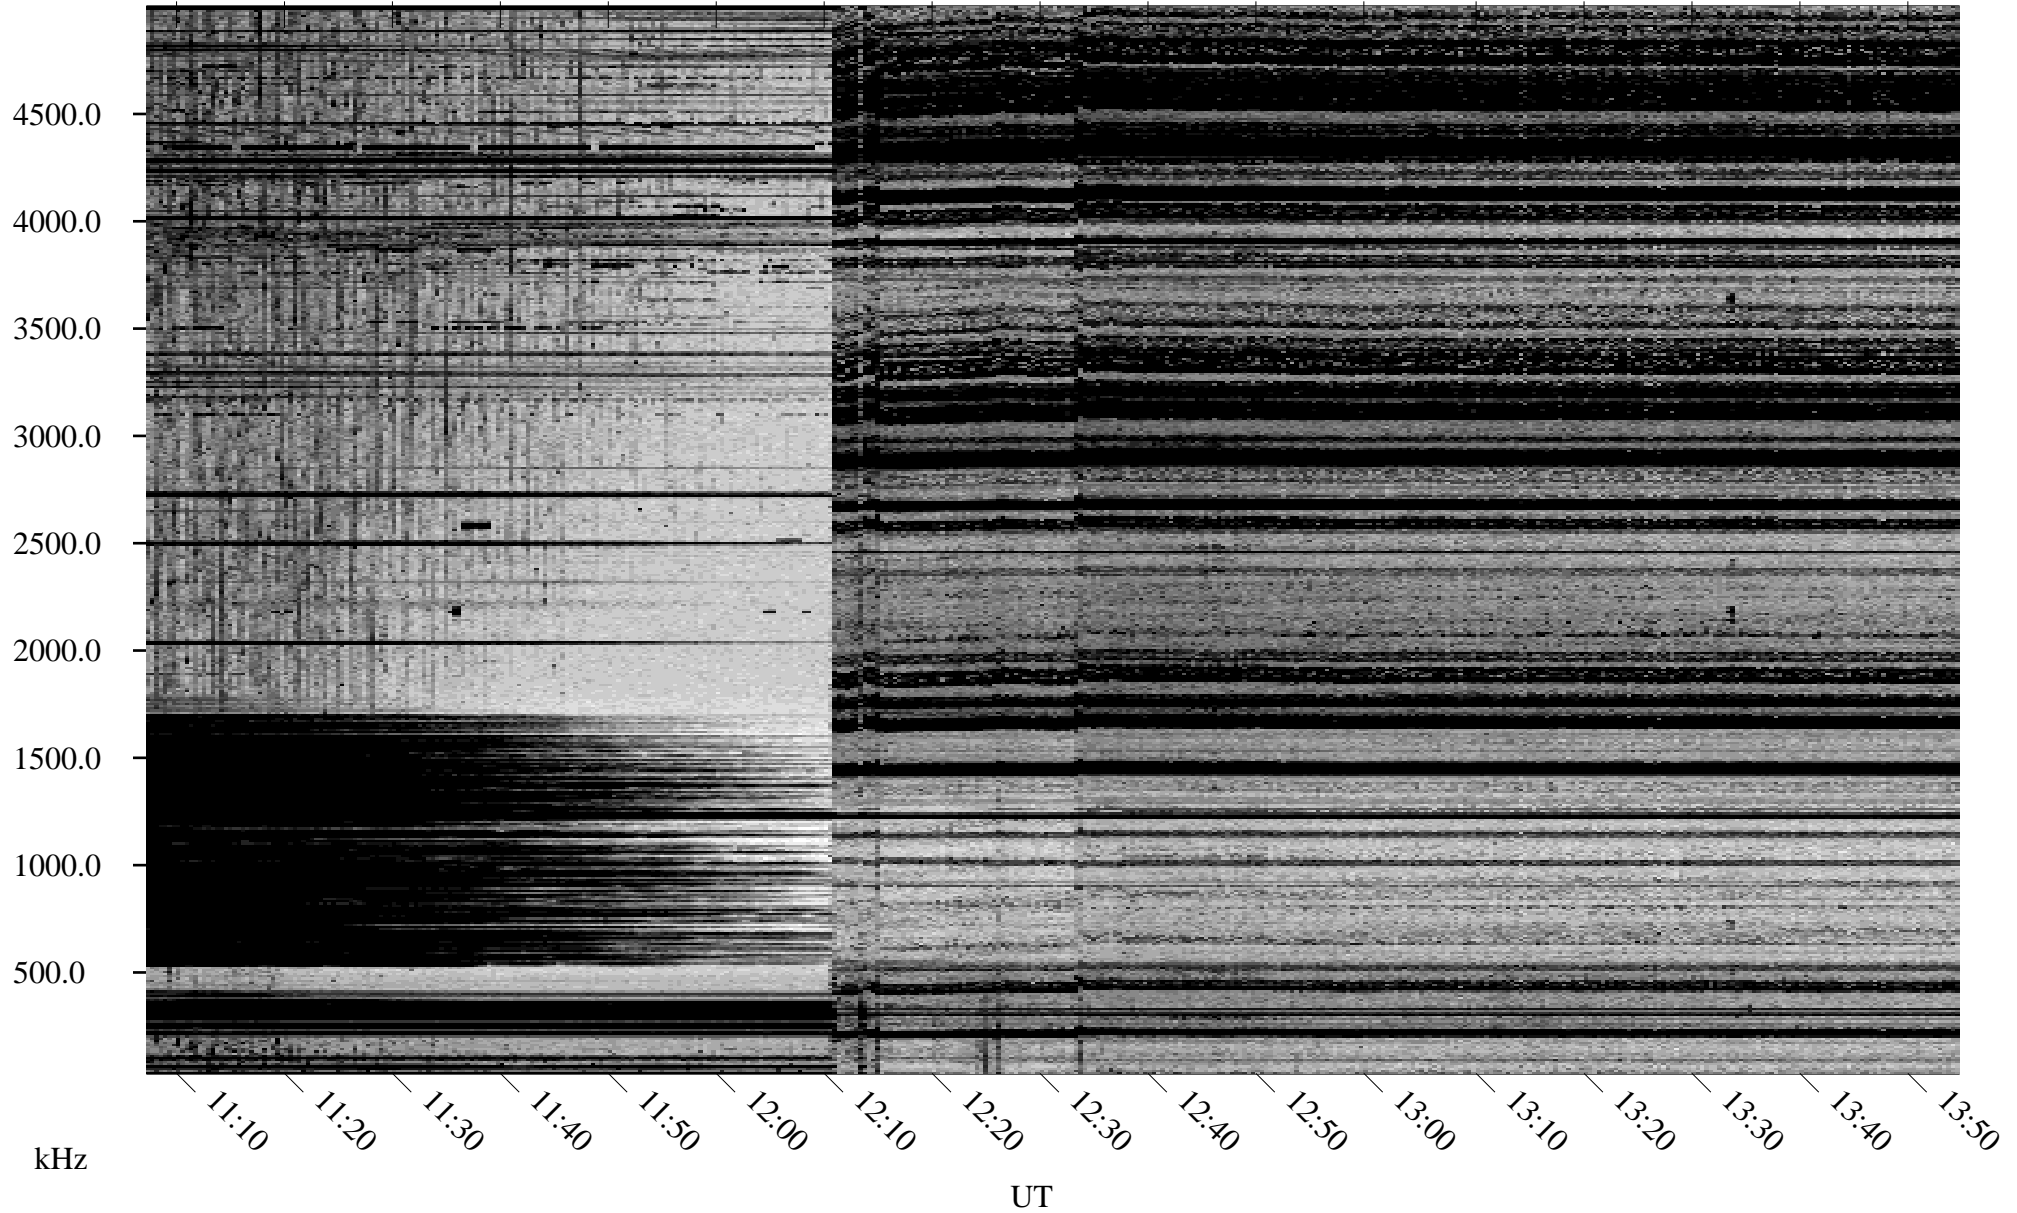

09/21/2001 Churchill, Manitoba

Linear Scale Black = 161 White = 15

ch01263l.r00m max_12

Page 5

09/21/2001 Churchill, Manitoba

Linear Scale Black = 161 White = 15

ch01263l.r00m max_12

Page 6

09/21/2001 Churchill, Manitoba

Linear Scale Black = 161 White = 15

ch01263l.r00m max_12

Page 7

09/21/2001 Churchill, Manitoba

Linear Scale Black = 161 White = 15

ch01263l.r00m max_12

Page 8