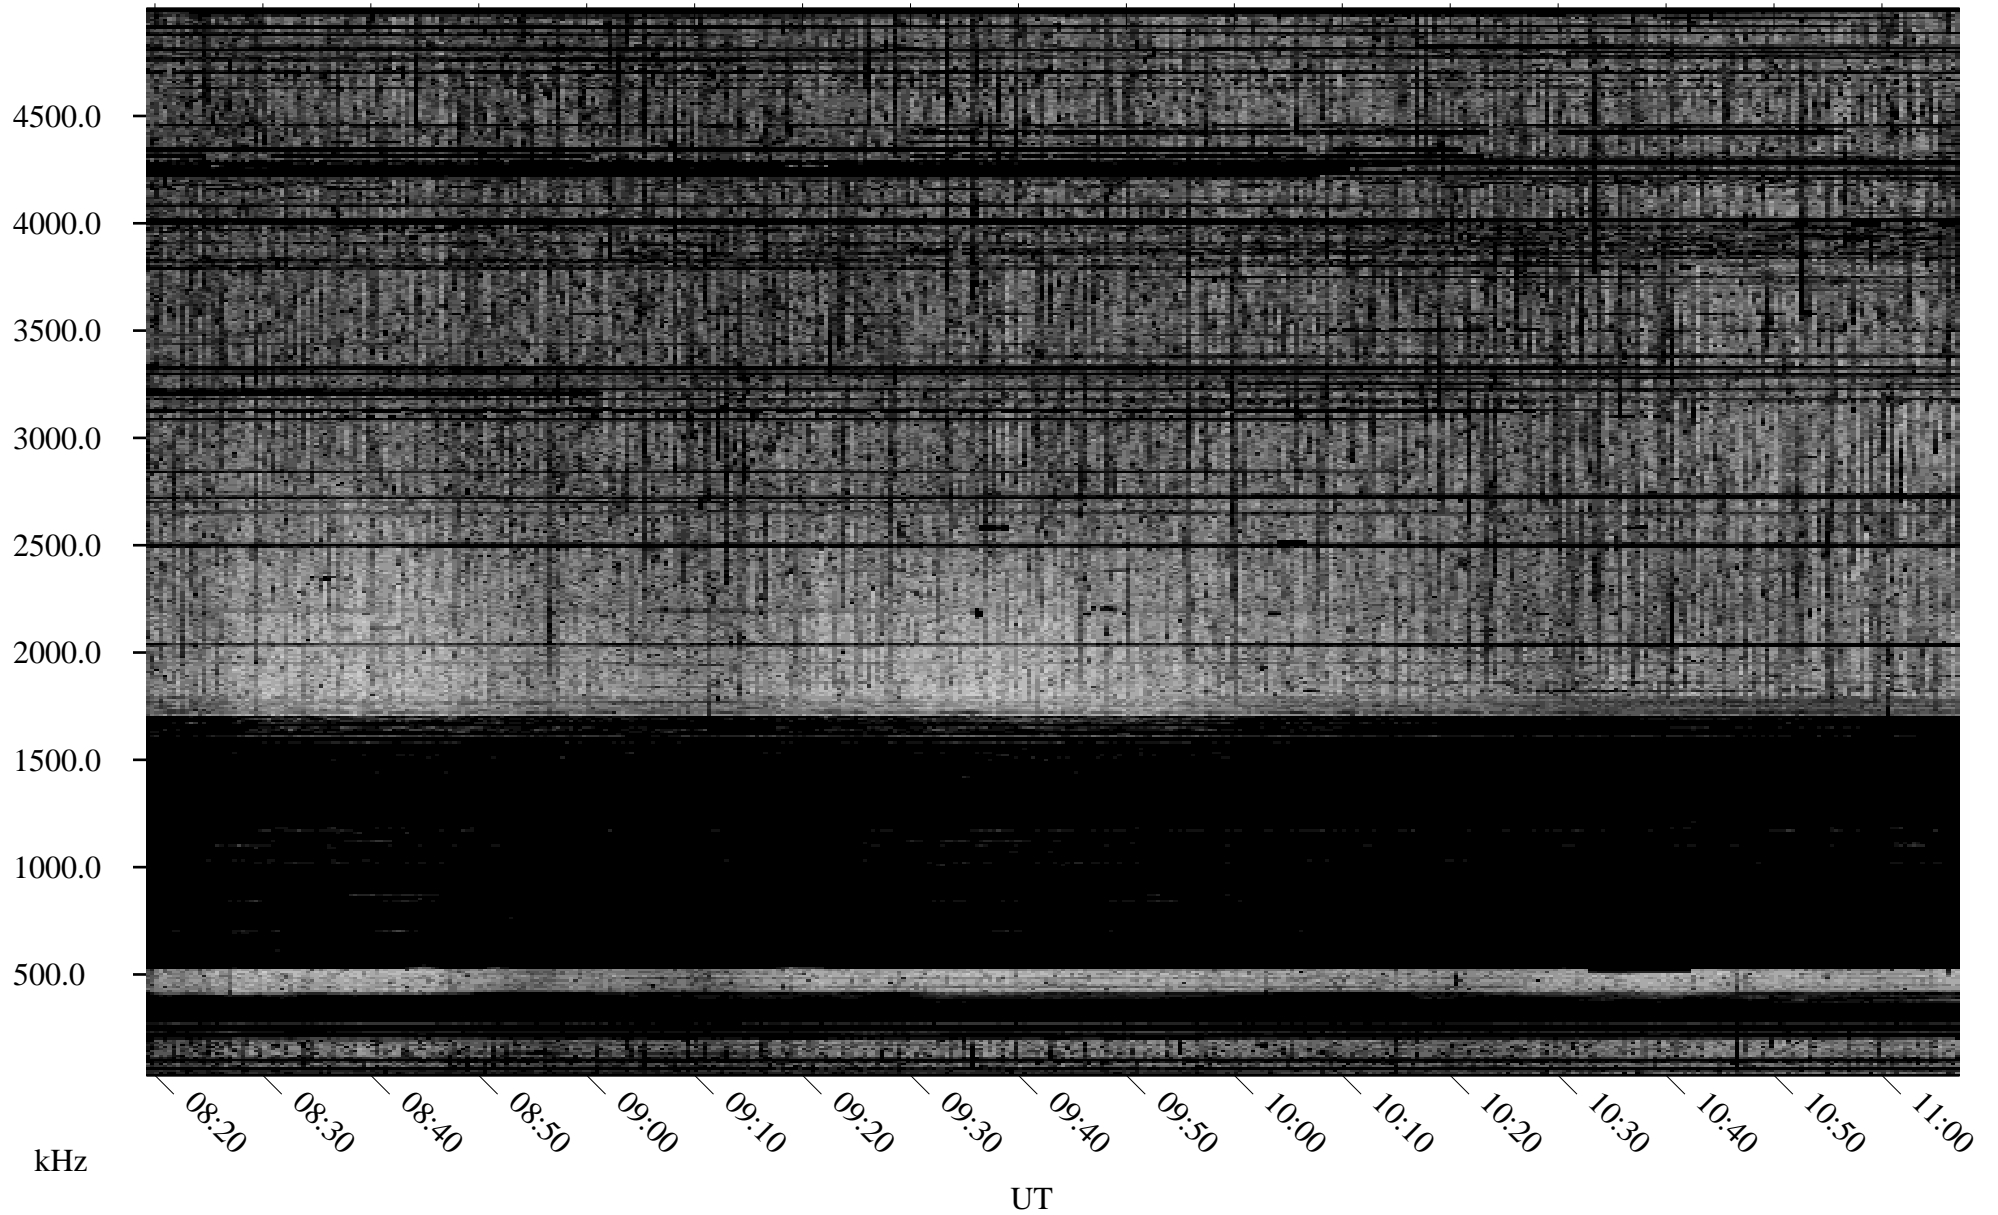

09/20/2001 Churchill, Manitoba

Linear Scale Black = 161 White = 15

ch01263l.r00m max_12

Page 1

09/20/2001 Churchill, Manitoba

Linear Scale Black = 161 White = 15

ch01263l.r00m max_12

Page 2

09/21/2001 Churchill, Manitoba

Linear Scale Black = 161 White = 15

ch01263l.r00m max_12

Page 3

09/21/2001 Churchill, Manitoba

Linear Scale Black = 161 White = 15

ch01263l.r00m max_12

Page 4

09/21/2001 Churchill, Manitoba

Linear Scale Black = 161 White = 15

ch01263l.r00m max_12

Page 5

09/21/2001 Churchill, Manitoba

Linear Scale Black = 161 White = 15

ch01263l.r00m max_12

Page 6

09/21/2001 Churchill, Manitoba

Linear Scale Black = 161 White = 15

ch01263l.r00m max_12

Page 7

09/21/2001 Churchill, Manitoba

Linear Scale Black = 161 White = 15

ch01263l.r00m max_12

Page 8