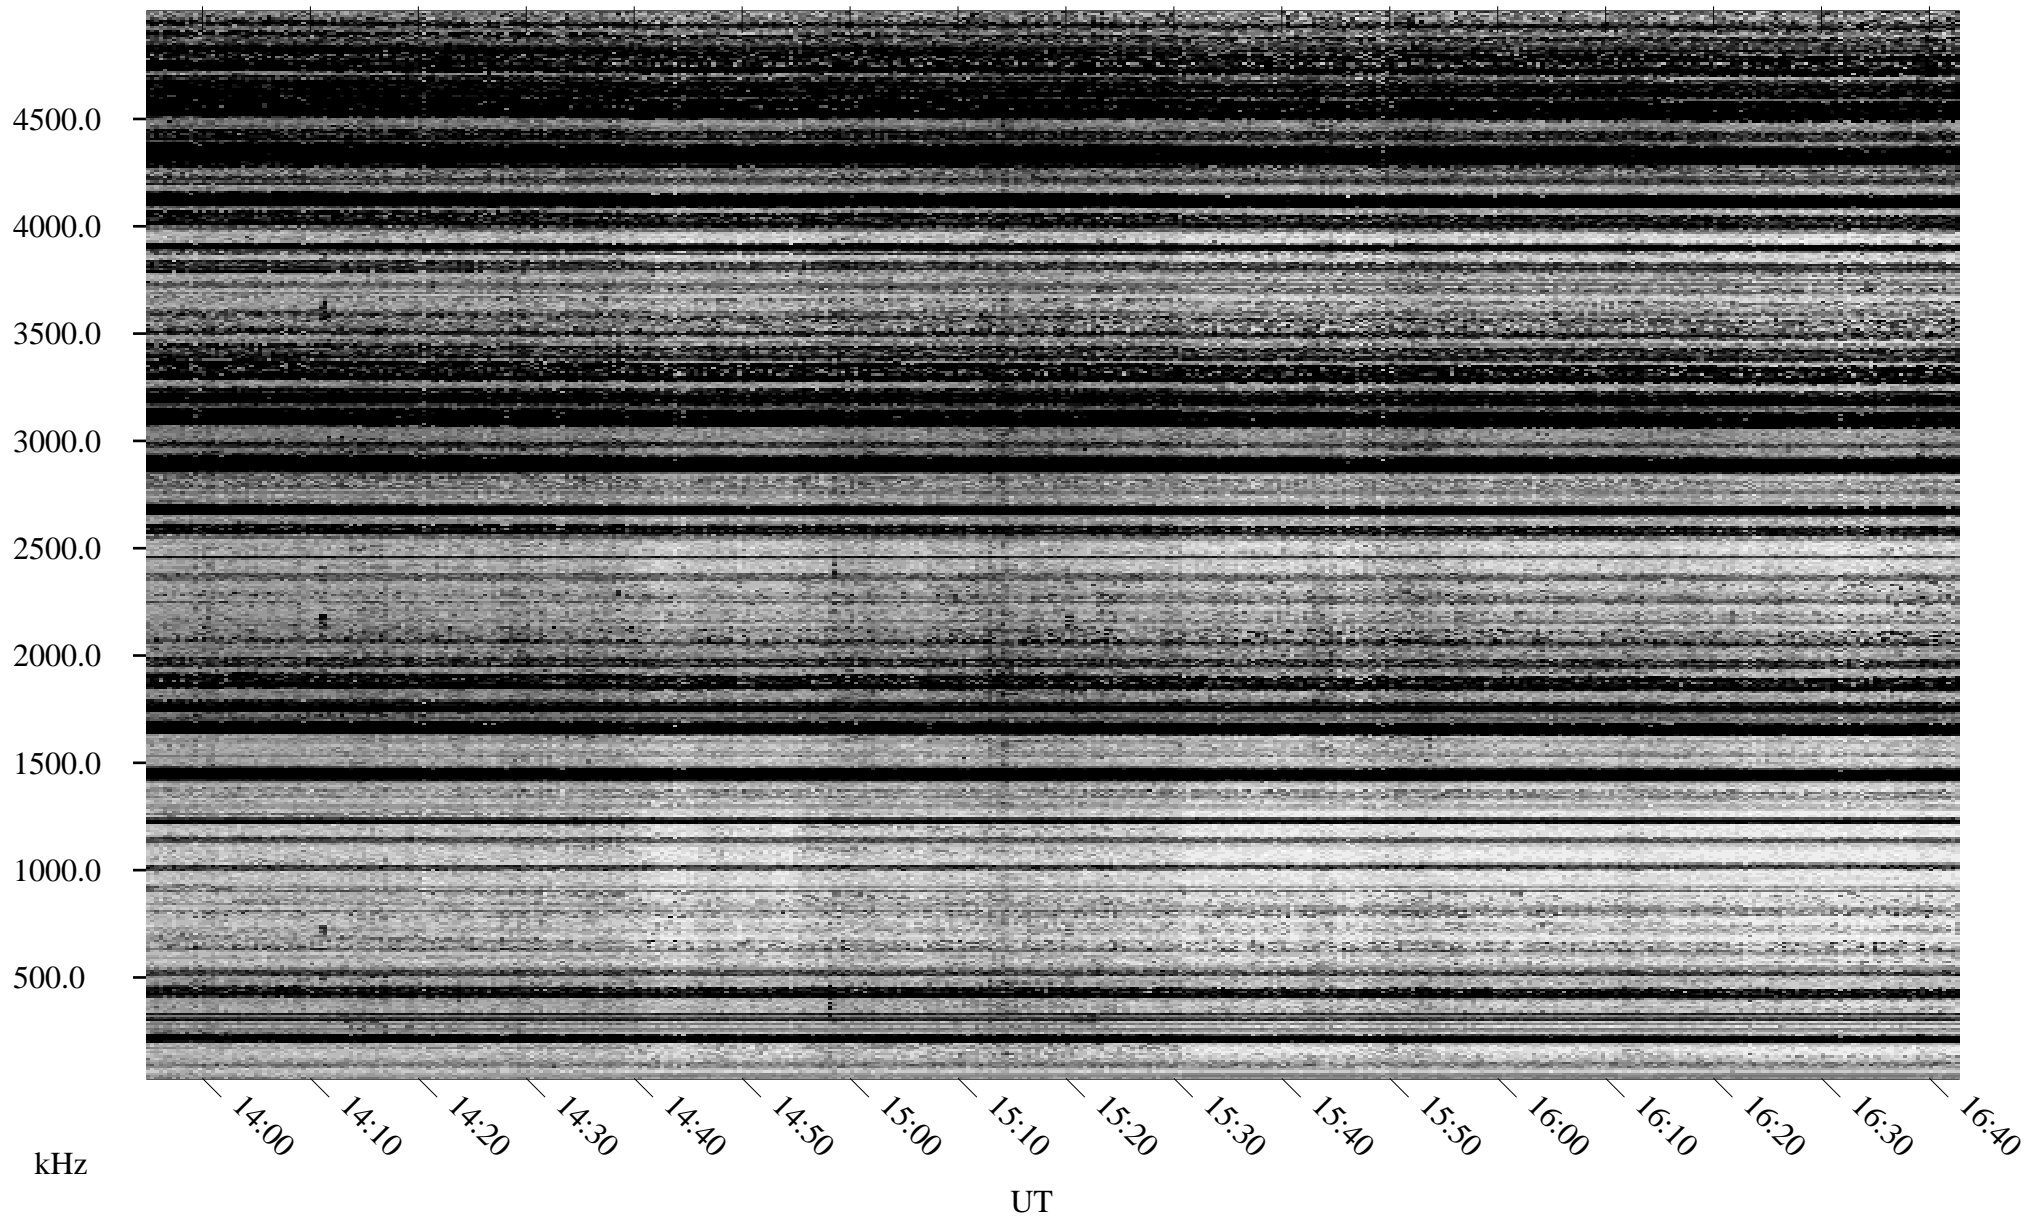

09/20/2001 Churchill, Manitoba

Linear Scale Black = 161 White = 15

ch01263l.r00m max_12

Page 1

09/20/2001 Churchill, Manitoba

Linear Scale Black = 161 White = 15

ch01263l.r00m max_12

Page 2

09/21/2001 Churchill, Manitoba

Linear Scale Black = 161 White = 15

ch01263l.r00m max_12

Page 3

09/21/2001 Churchill, Manitoba

Linear Scale Black = 161 White = 15

ch01263l.r00m max_12

Page 4

09/21/2001 Churchill, Manitoba

Linear Scale Black = 161 White = 15

ch01263l.r00m max_12

Page 5

09/21/2001 Churchill, Manitoba

Linear Scale Black = 161 White = 15

ch01263l.r00m max_12

Page 6

09/21/2001 Churchill, Manitoba

Linear Scale Black = 161 White = 15

ch01263l.r00m max_12

Page 7

09/21/2001 Churchill, Manitoba

Linear Scale Black = 161 White = 15

ch01263l.r00m max_12

Page 8