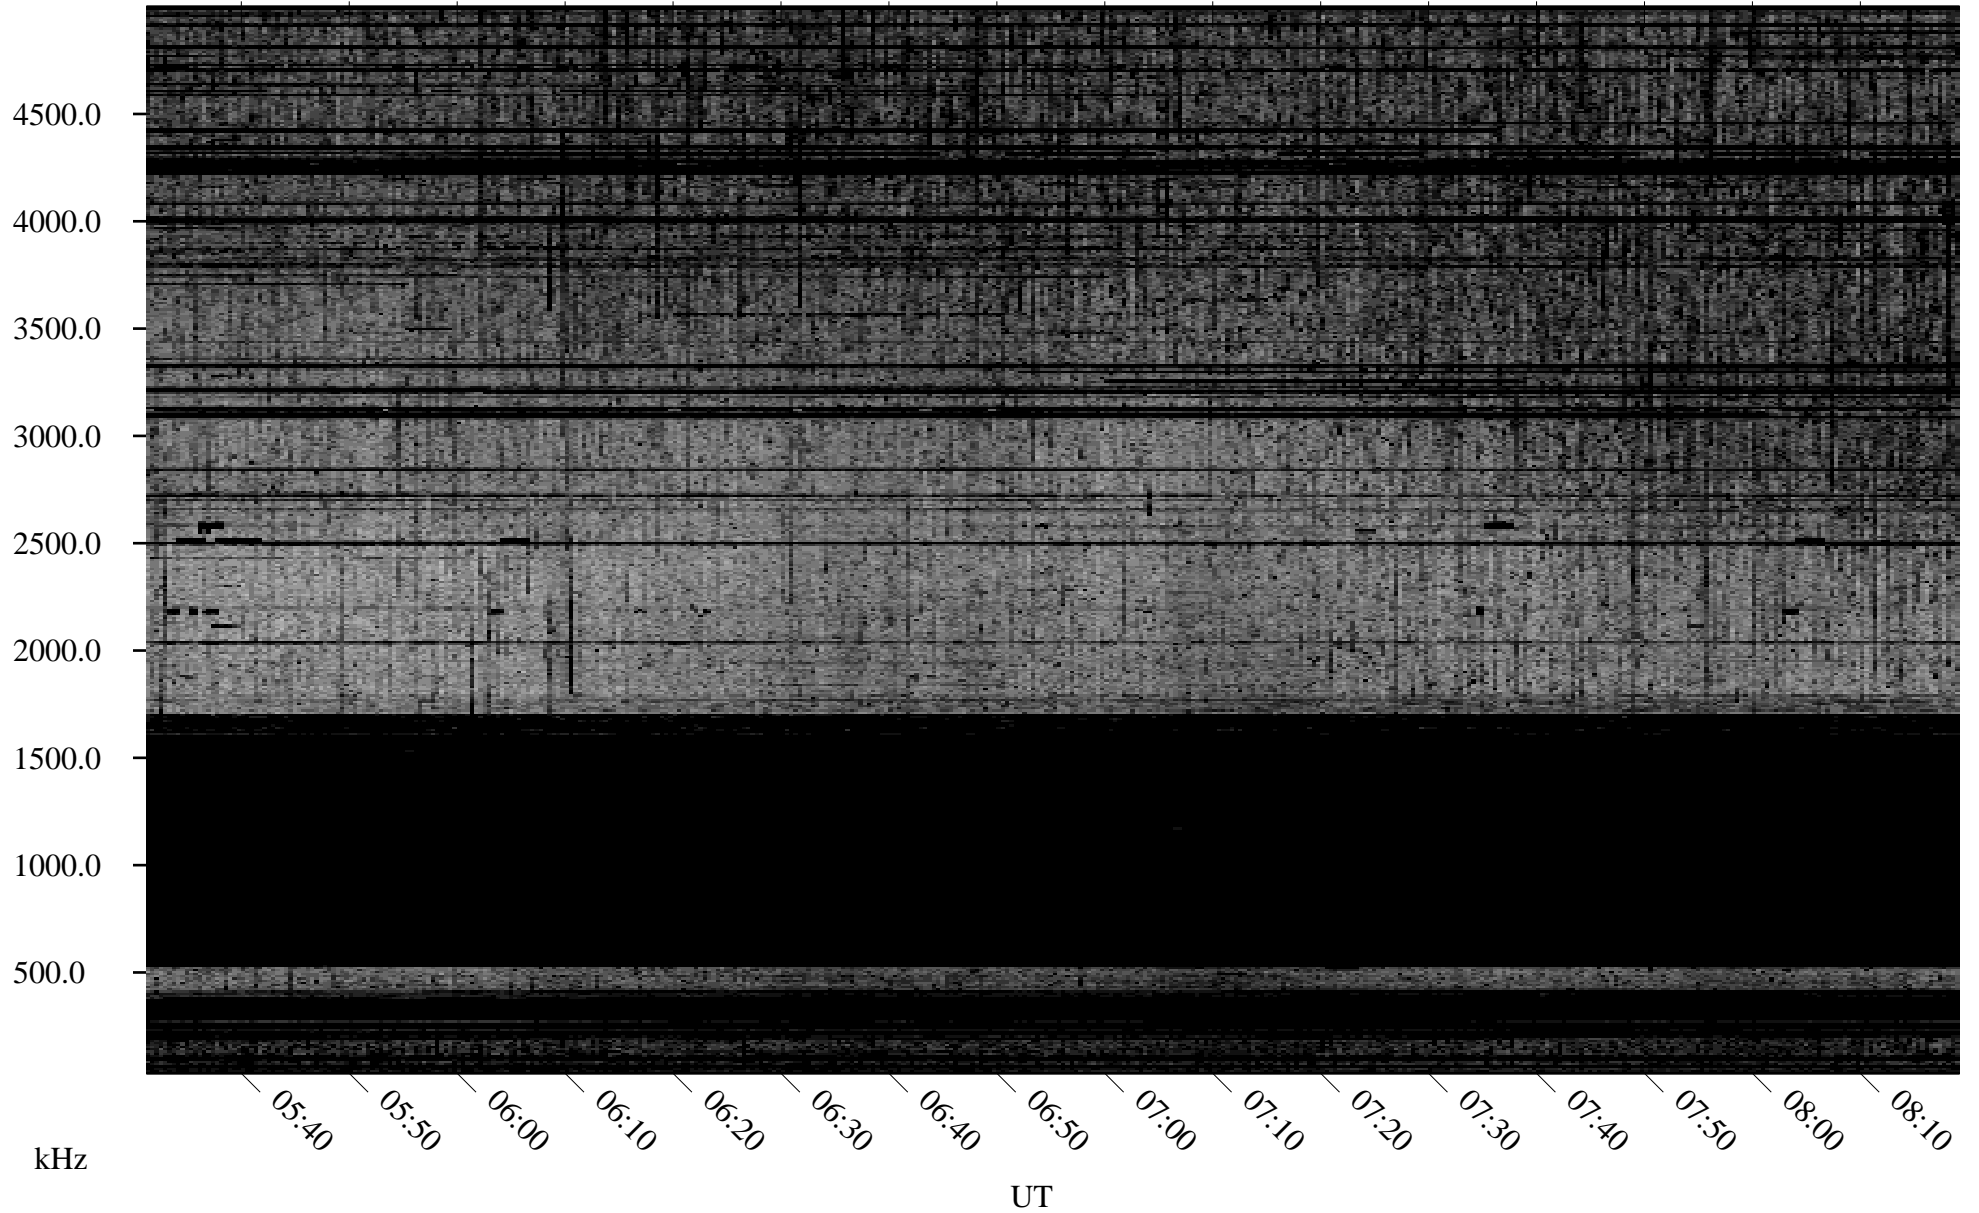

09/20/2001 Churchill, Manitoba

Linear Scale Black = 161 White = 15

ch01263l.r00m max_12

Page 1

09/20/2001 Churchill, Manitoba

Linear Scale Black = 161 White = 15

ch01263l.r00m max_12

Page 2

09/21/2001 Churchill, Manitoba

Linear Scale Black = 161 White = 15

ch01263l.r00m max_12

Page 3

09/21/2001 Churchill, Manitoba

Linear Scale Black = 161 White = 15

ch01263l.r00m max_12

Page 4

09/21/2001 Churchill, Manitoba

Linear Scale Black = 161 White = 15

ch01263l.r00m max_12

Page 5

09/21/2001 Churchill, Manitoba

Linear Scale Black = 161 White = 15

ch01263l.r00m max_12

Page 6

09/21/2001 Churchill, Manitoba

Linear Scale Black = 161 White = 15

ch01263l.r00m max_12

Page 7

09/21/2001 Churchill, Manitoba

Linear Scale Black = 161 White = 15

ch01263l.r00m max_12

Page 8