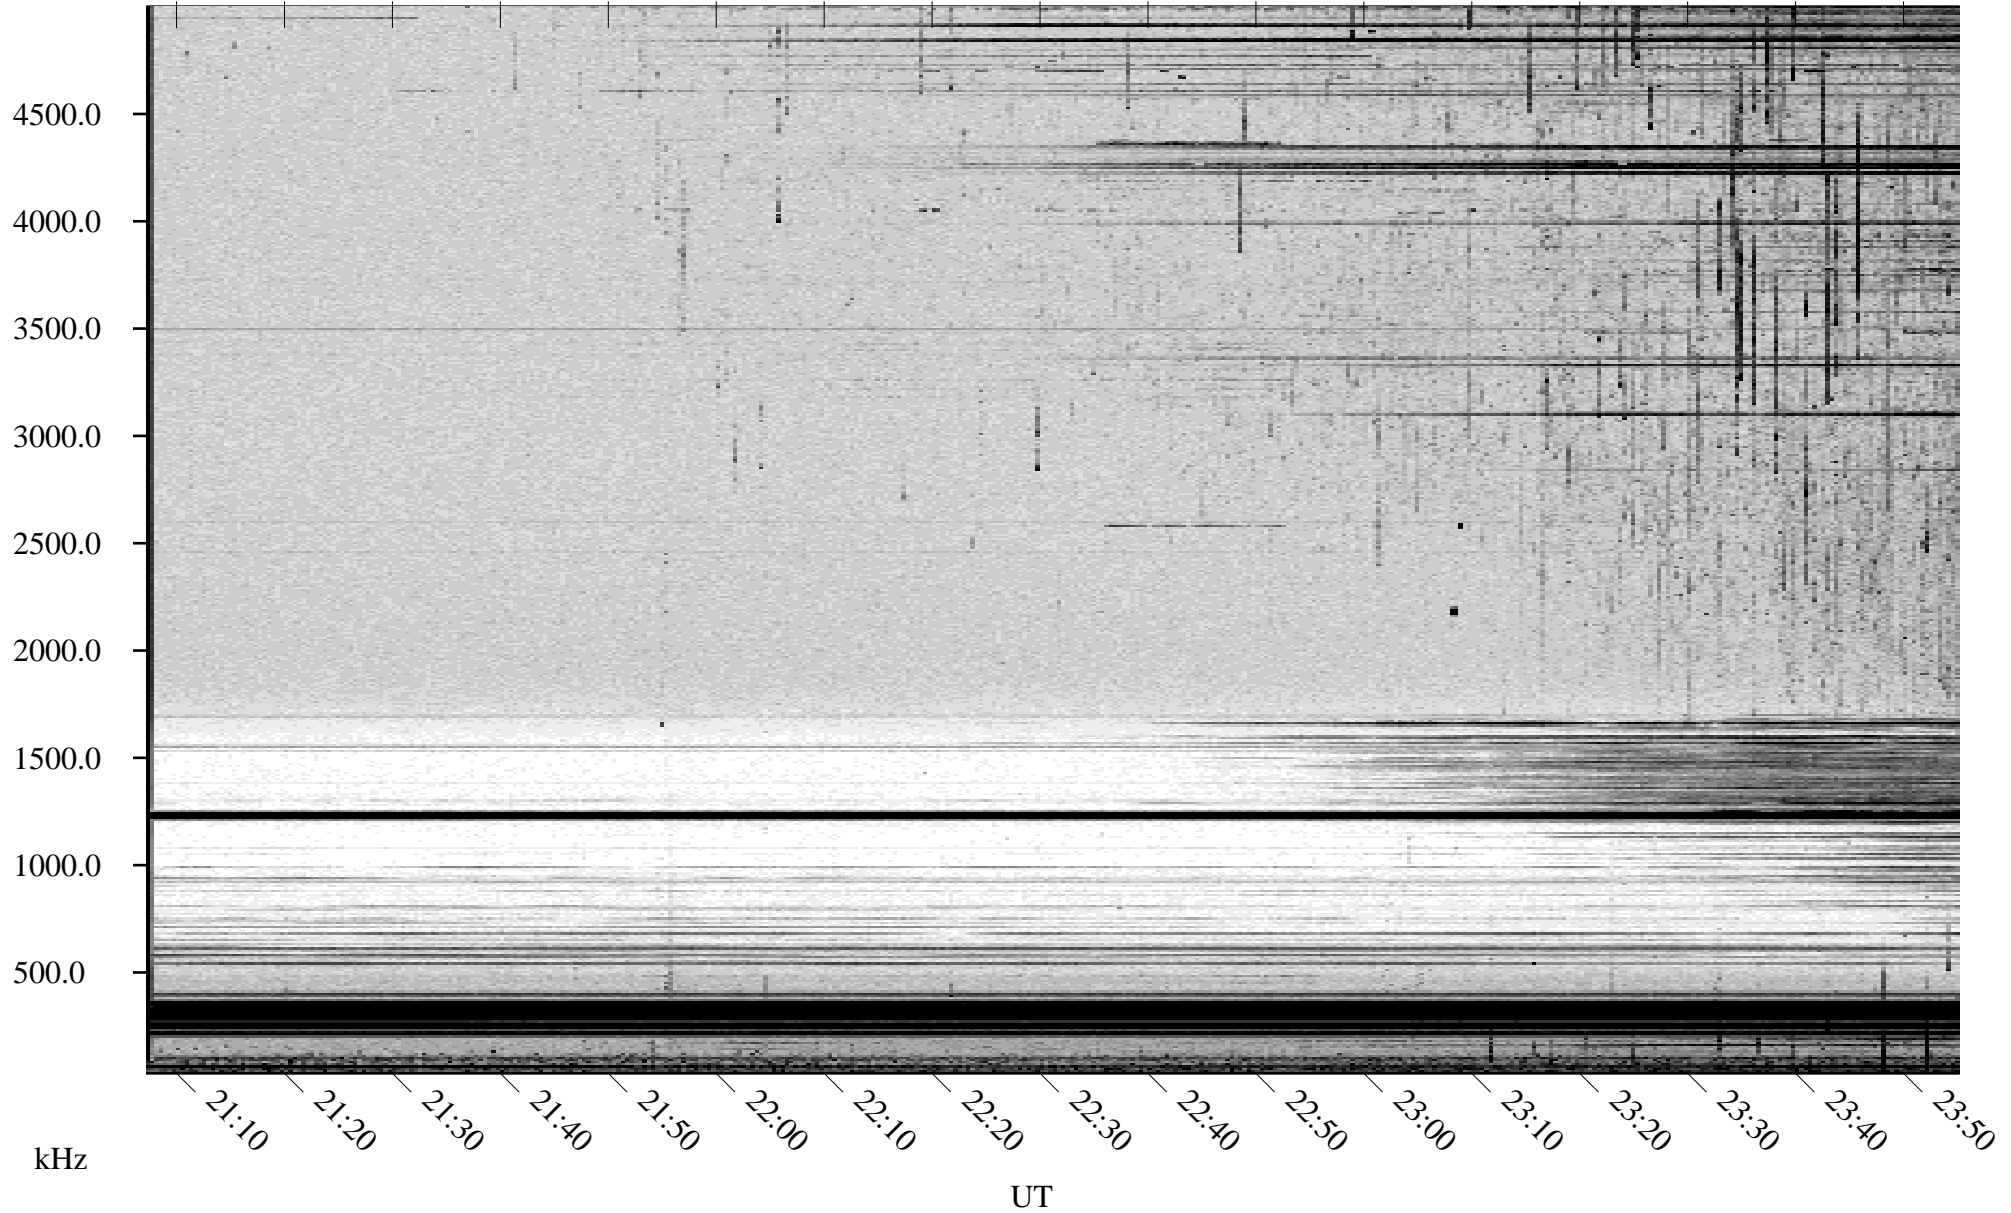

09/20/2001 Churchill, Manitoba

Linear Scale Black = 161 White = 15

ch01263l.r00m max_12

Page 1

09/20/2001 Churchill, Manitoba

Linear Scale Black = 161 White = 15

ch01263l.r00m max_12

Page 2

09/21/2001 Churchill, Manitoba

Linear Scale Black = 161 White = 15

ch01263l.r00m max_12

Page 3

09/21/2001 Churchill, Manitoba

Linear Scale Black = 161 White = 15

ch01263l.r00m max_12

Page 4

09/21/2001 Churchill, Manitoba

Linear Scale Black = 161 White = 15

ch01263l.r00m max_12

Page 5

09/21/2001 Churchill, Manitoba

Linear Scale Black = 161 White = 15

ch01263l.r00m max_12

Page 6

09/21/2001 Churchill, Manitoba

Linear Scale Black = 161 White = 15

ch01263l.r00m max_12

Page 7

09/21/2001 Churchill, Manitoba

Linear Scale Black = 161 White = 15

ch01263l.r00m max_12

Page 8