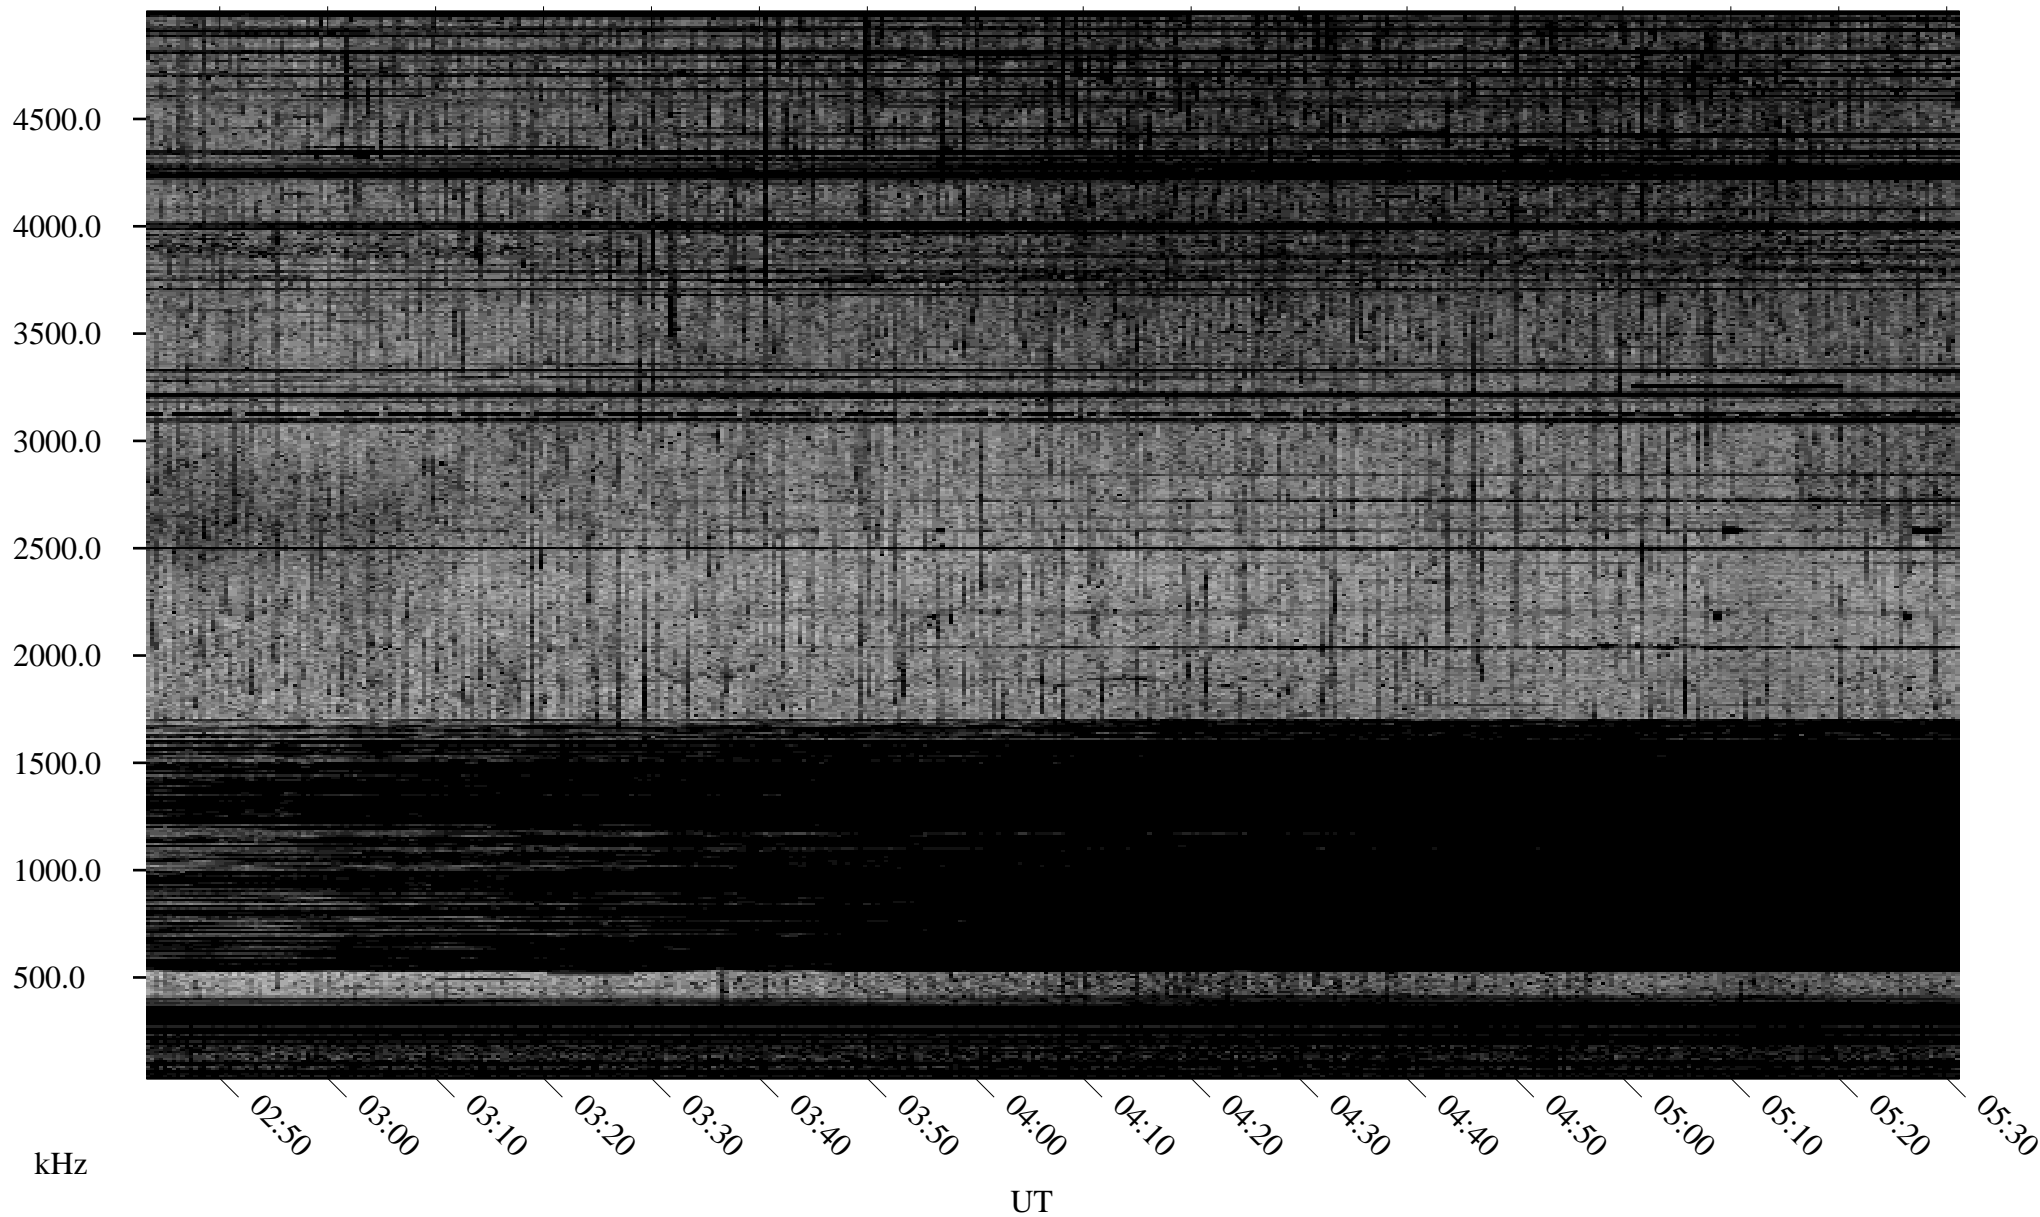

09/20/2001 Churchill, Manitoba

Linear Scale Black = 161 White = 15

ch01263l.r00m max_12

Page 1

09/20/2001 Churchill, Manitoba

Linear Scale Black = 161 White = 15

ch01263l.r00m max_12

Page 2

09/21/2001 Churchill, Manitoba

Linear Scale Black = 161 White = 15

ch01263l.r00m max_12

Page 3

09/21/2001 Churchill, Manitoba

Linear Scale Black = 161 White = 15

ch01263l.r00m max_12

Page 4

09/21/2001 Churchill, Manitoba

Linear Scale Black = 161 White = 15

ch01263l.r00m max_12

Page 5

09/21/2001 Churchill, Manitoba

Linear Scale Black = 161 White = 15

ch01263l.r00m max_12

Page 6

09/21/2001 Churchill, Manitoba

Linear Scale Black = 161 White = 15

ch01263l.r00m max_12

Page 7

09/21/2001 Churchill, Manitoba

Linear Scale Black = 161 White = 15

ch01263l.r00m max_12

Page 8