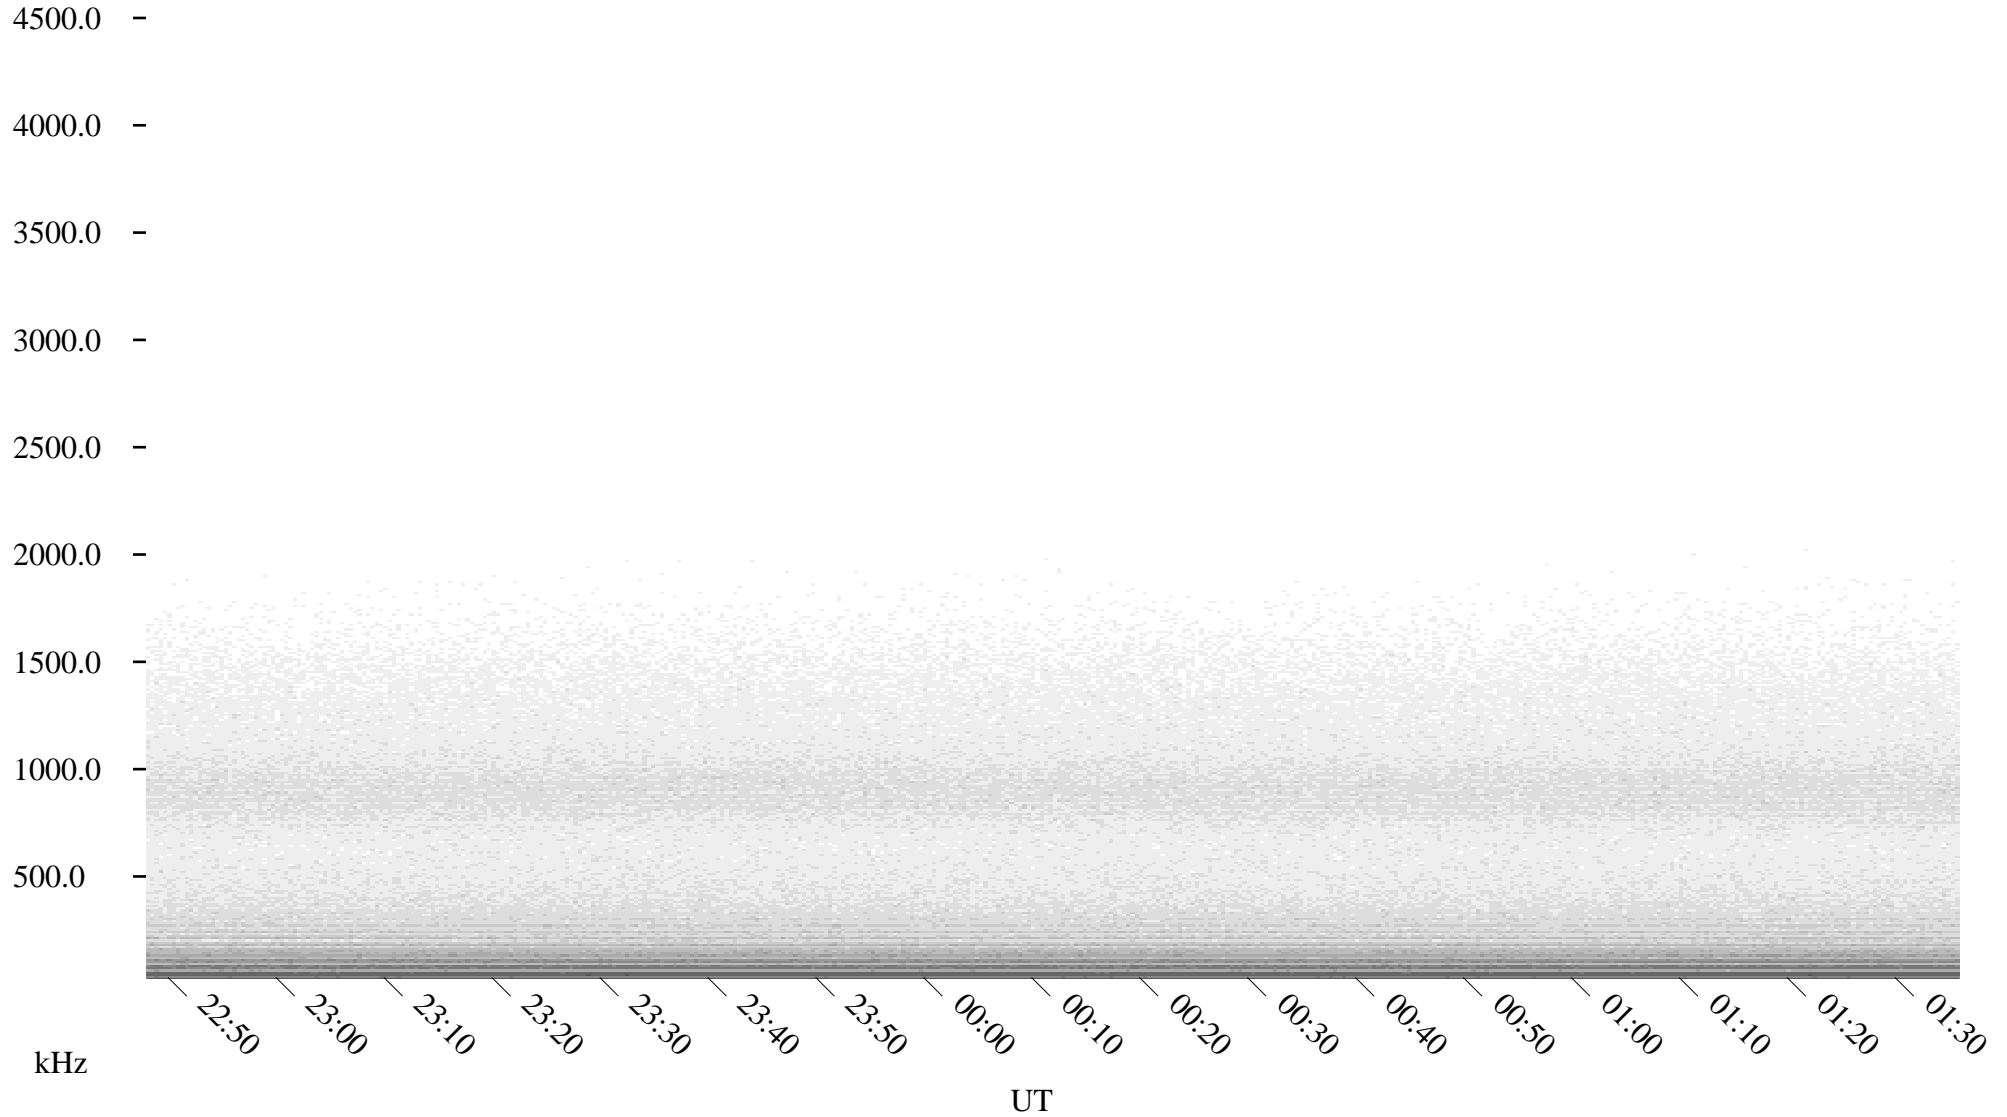

09/21/2001 Churchill, Manitoba

Linear Scale Black = 161 White = 15

ch01264l.r00m max_12

Page 1

09/21/2001 Churchill, Manitoba

Linear Scale

Black = 161

White = 15

ch01264l.r00m max_12

Page 2

09/22/2001 Churchill, Manitoba

Linear Scale

Black = 161

White = 15

ch01264l.r00m max_12

Page 3

09/22/2001 Churchill, Manitoba

Linear Scale

Black = 161

White = 15

ch01264l.r00m max_12

Page 4

09/22/2001 Churchill, Manitoba

Linear Scale

Black = 161

White = 15

ch01264l.r00m max_12

Page 5

09/22/2001 Churchill, Manitoba

Linear Scale

Black = 161

White = 15