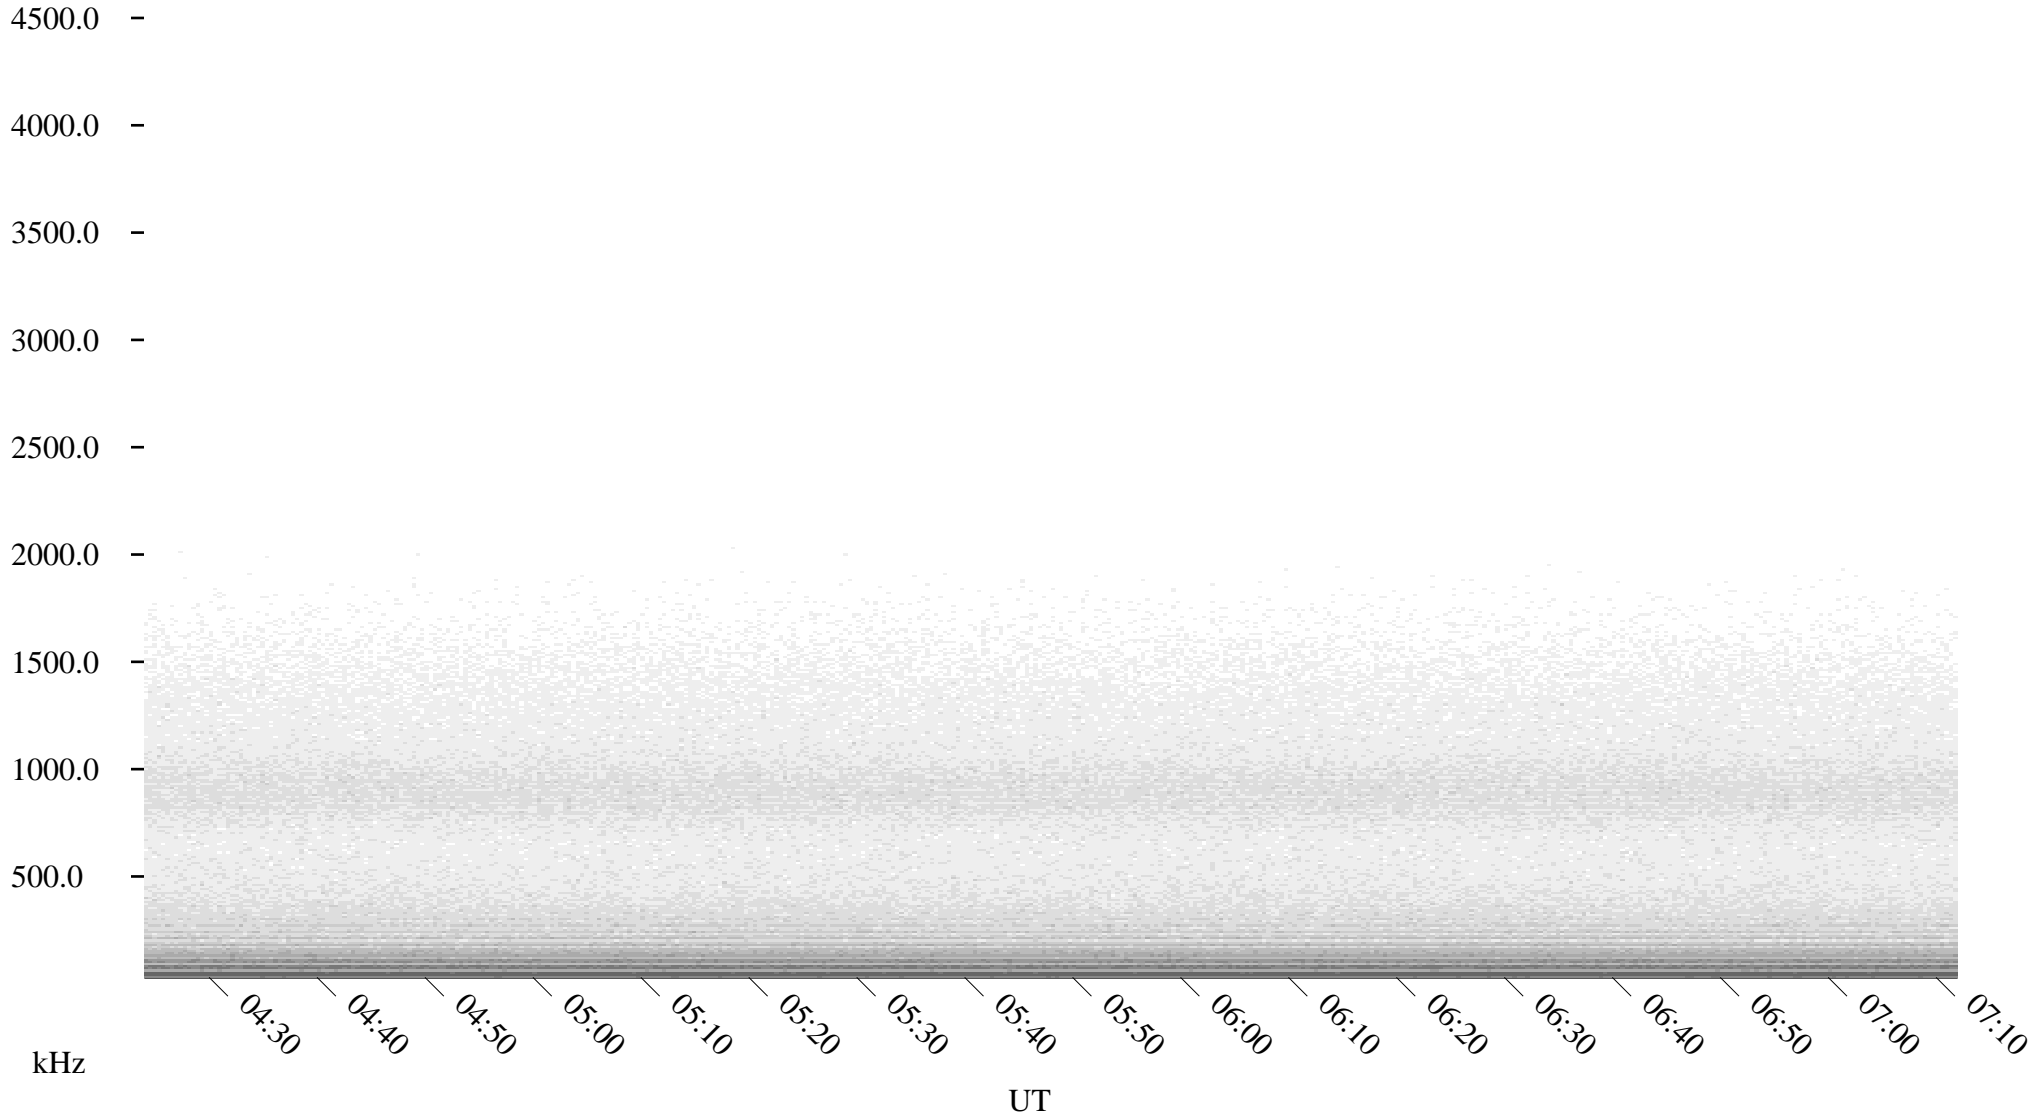

09/22/2001 Churchill, Manitoba

Linear Scale

Black = 161

White = 15

ch01264l.r00m max_12

Page 4

09/22/2001 Churchill, Manitoba

Linear Scale

Black = 161

White = 15

ch01264l.r00m max_12

Page 5

09/22/2001 Churchill, Manitoba

Linear Scale

Black = 161

White = 15