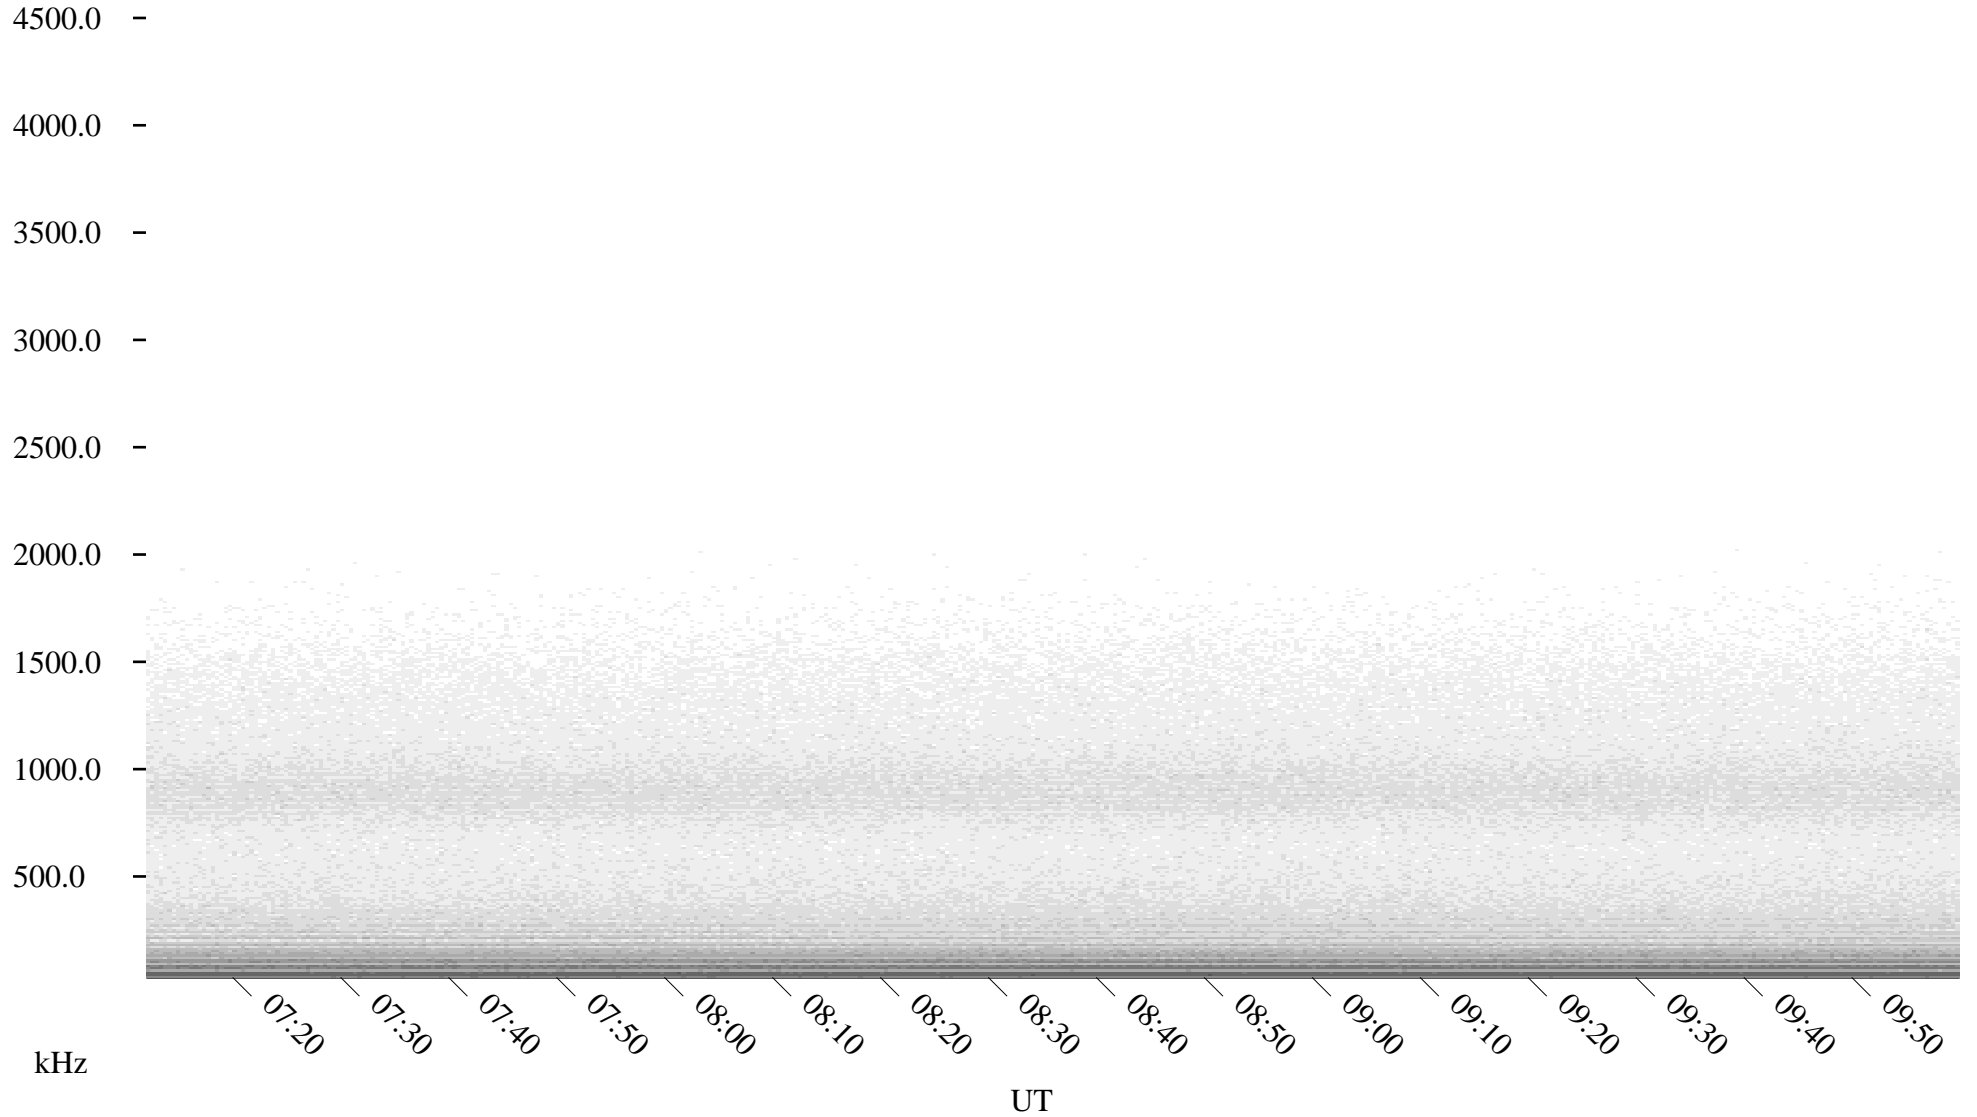

09/22/2001 Churchill, Manitoba

Linear Scale

Black = 161

White = 15

ch01264l.r00m max_12

Page 4

09/22/2001 Churchill, Manitoba

Linear Scale

Black = 161

White = 15

ch01264l.r00m max_12

Page 5

09/22/2001 Churchill, Manitoba

Linear Scale

Black = 161

White = 15