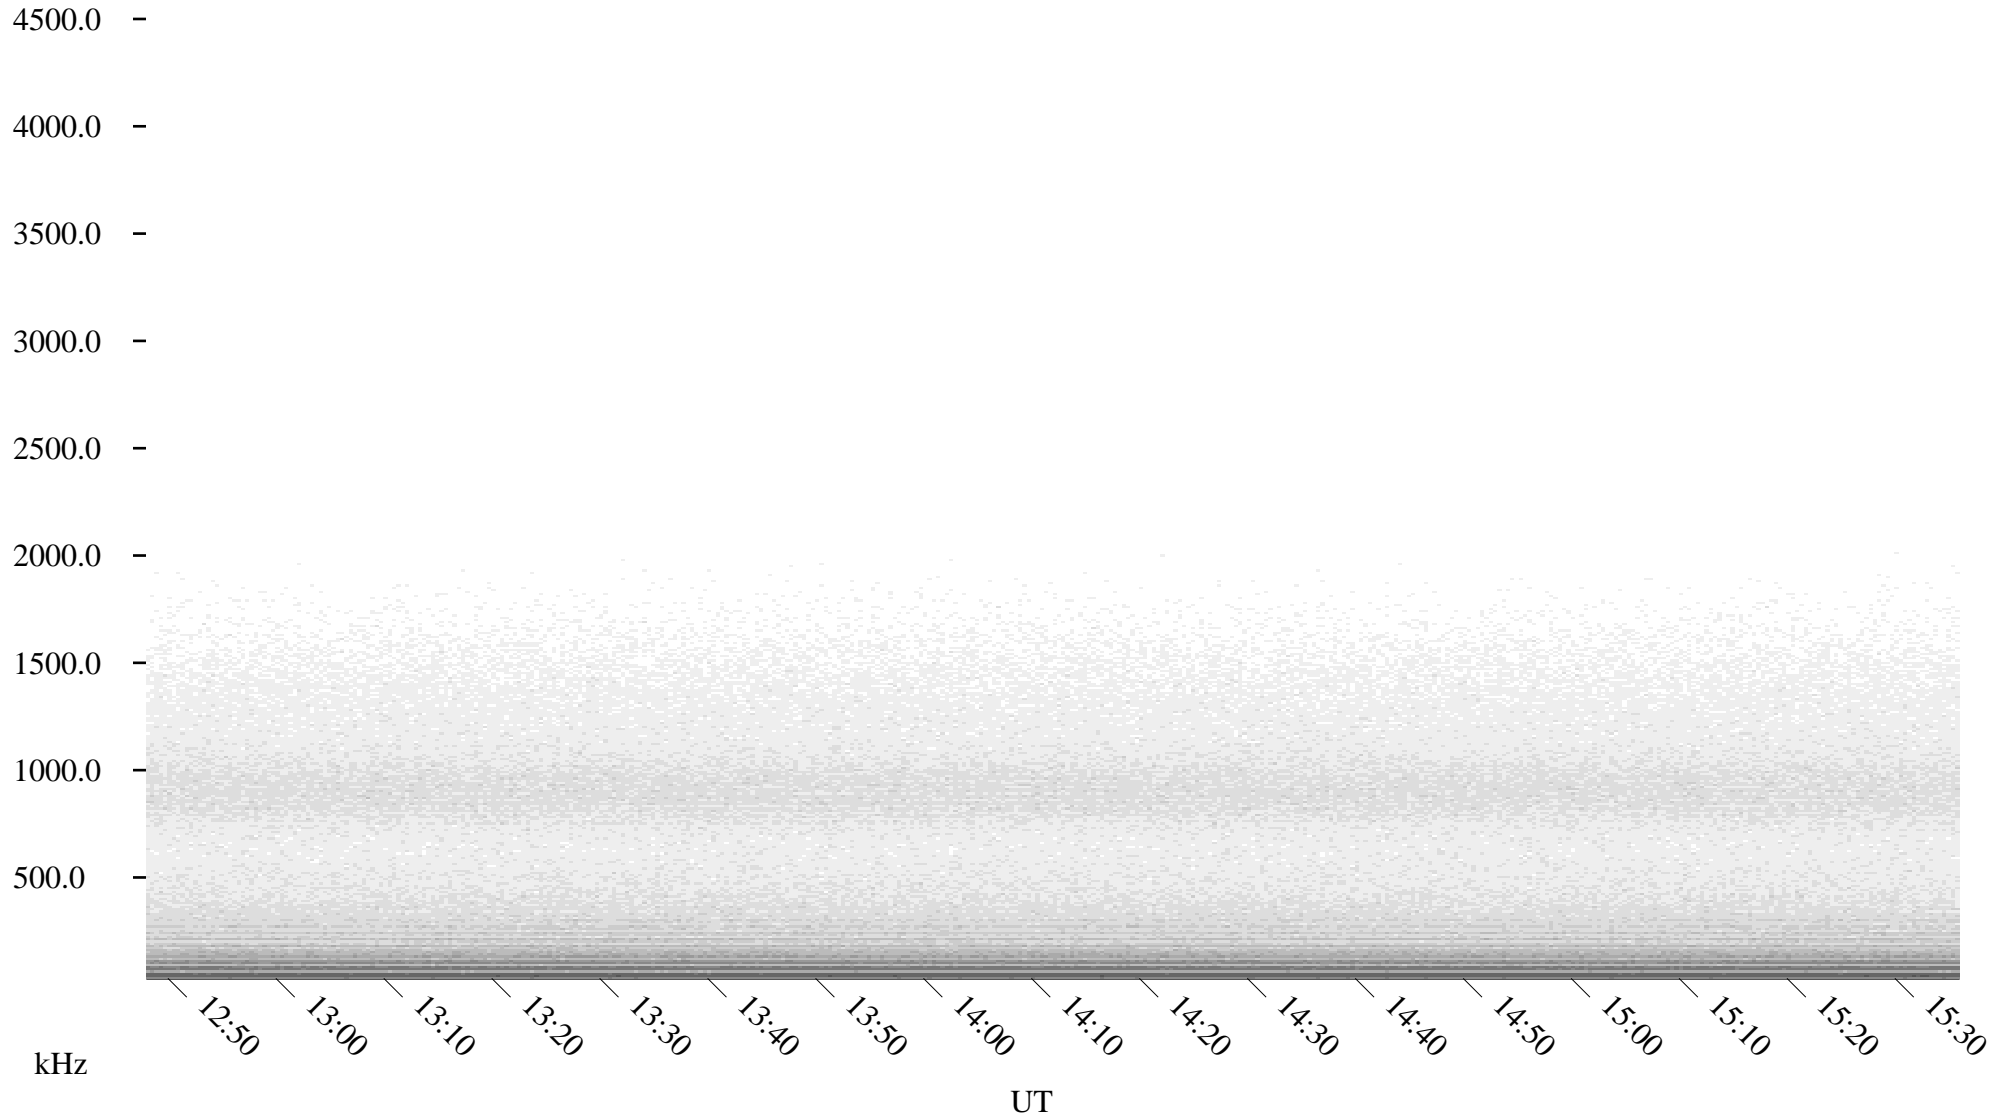

ch01264l.r00m max_12

Page 6

09/22/2001 Churchill, Manitoba

Linear Scale

Black = 161

White = 15

ch01264l.r00m max_12

Page 7

09/22/2001 Churchill, Manitoba

Linear Scale

Black = 161

White = 15

ch01264l.r00m max_12

Page 8