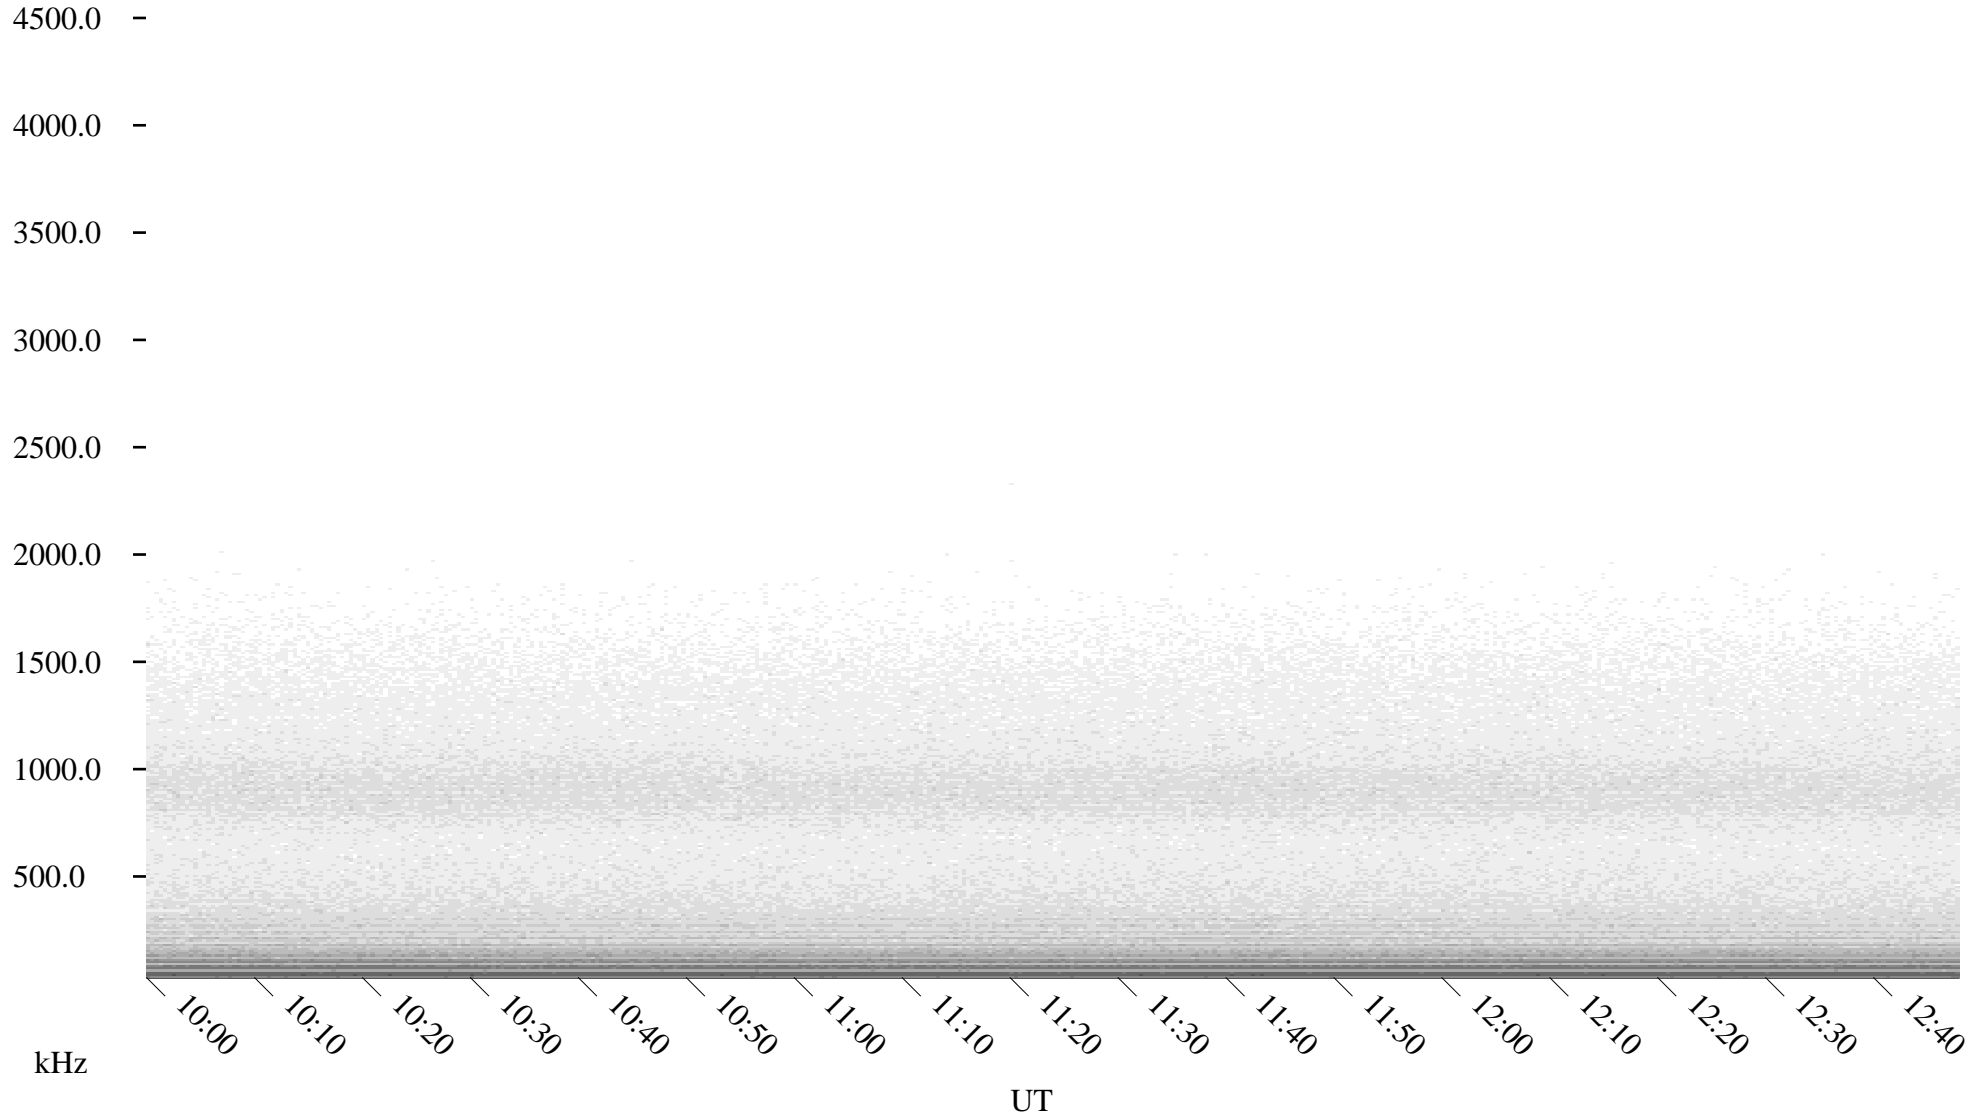

09/22/2001 Churchill, Manitoba

Linear Scale

Black = 161

White = 15

ch01264l.r00m max_12

Page 6