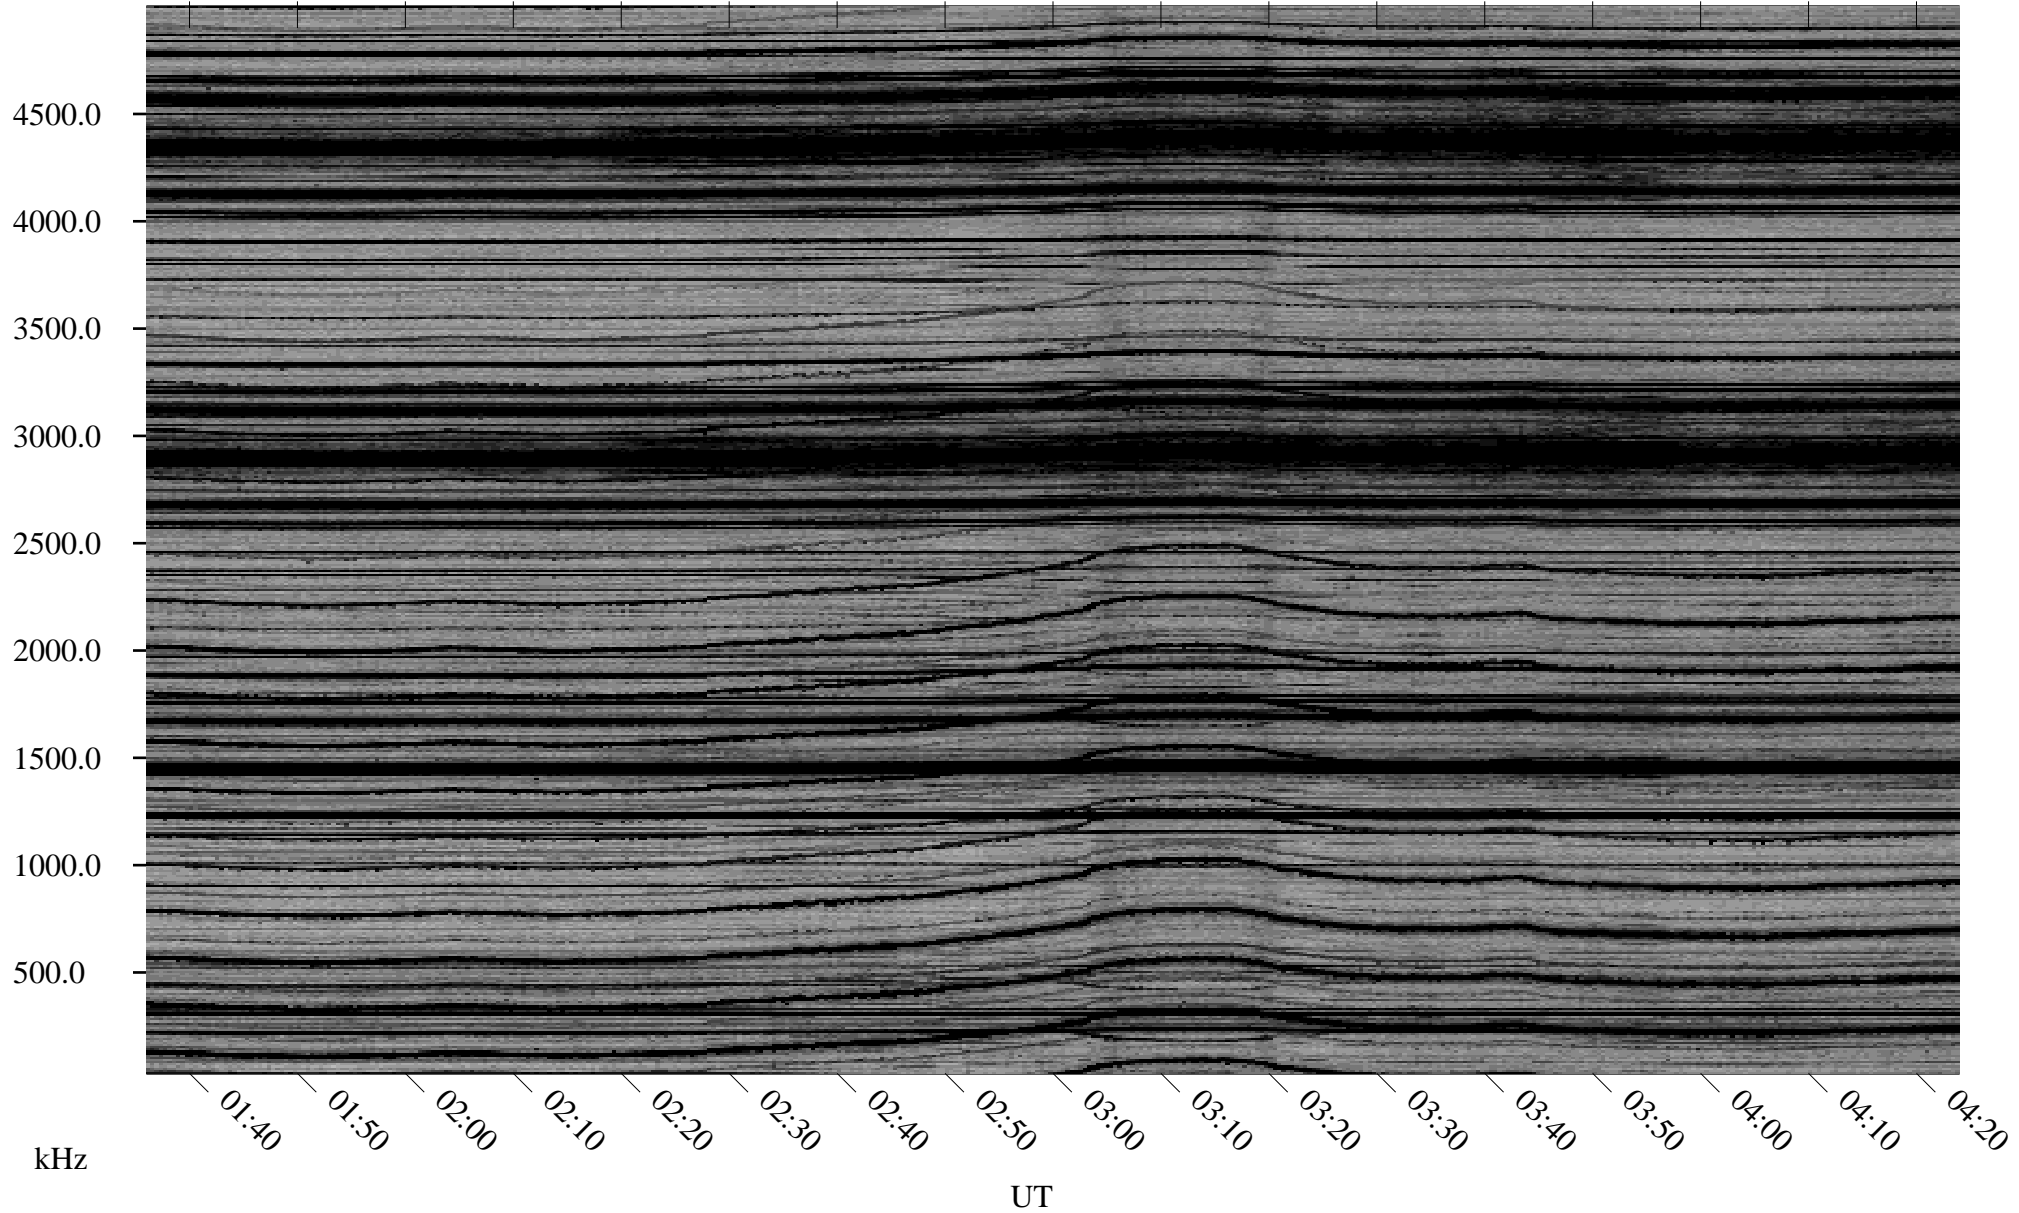

09/28/2001 Churchill, Manitoba

Linear Scale Black = 161 White = 15

ch012711.r00m max_12

Page 1

09/28/2001 Churchill, Manitoba

Linear Scale Black = 161 White = 15

ch012711.r00m max_12

Page 2

09/29/2001 Churchill, Manitoba

Linear Scale Black = 161 White = 15

ch012711.r00m max_12

Page 3

09/29/2001 Churchill, Manitoba

Linear Scale Black = 161 White = 15

ch012711.r00m max_12

Page 4

09/29/2001 Churchill, Manitoba

Linear Scale Black = 161 White = 15

ch01271l.r00m max_12

09/29/2001 Churchill, Manitoba

Linear Scale Black = 161 White = 15

ch012711.r00m max_12

Page 6

09/29/2001 Churchill, Manitoba

Linear Scale Black = 161 White = 15

ch01271l.r00m max_12

Page 7

09/29/2001 Churchill, Manitoba

Linear Scale Black = 161 White = 15

ch01271l.r00m max_12

Page 8