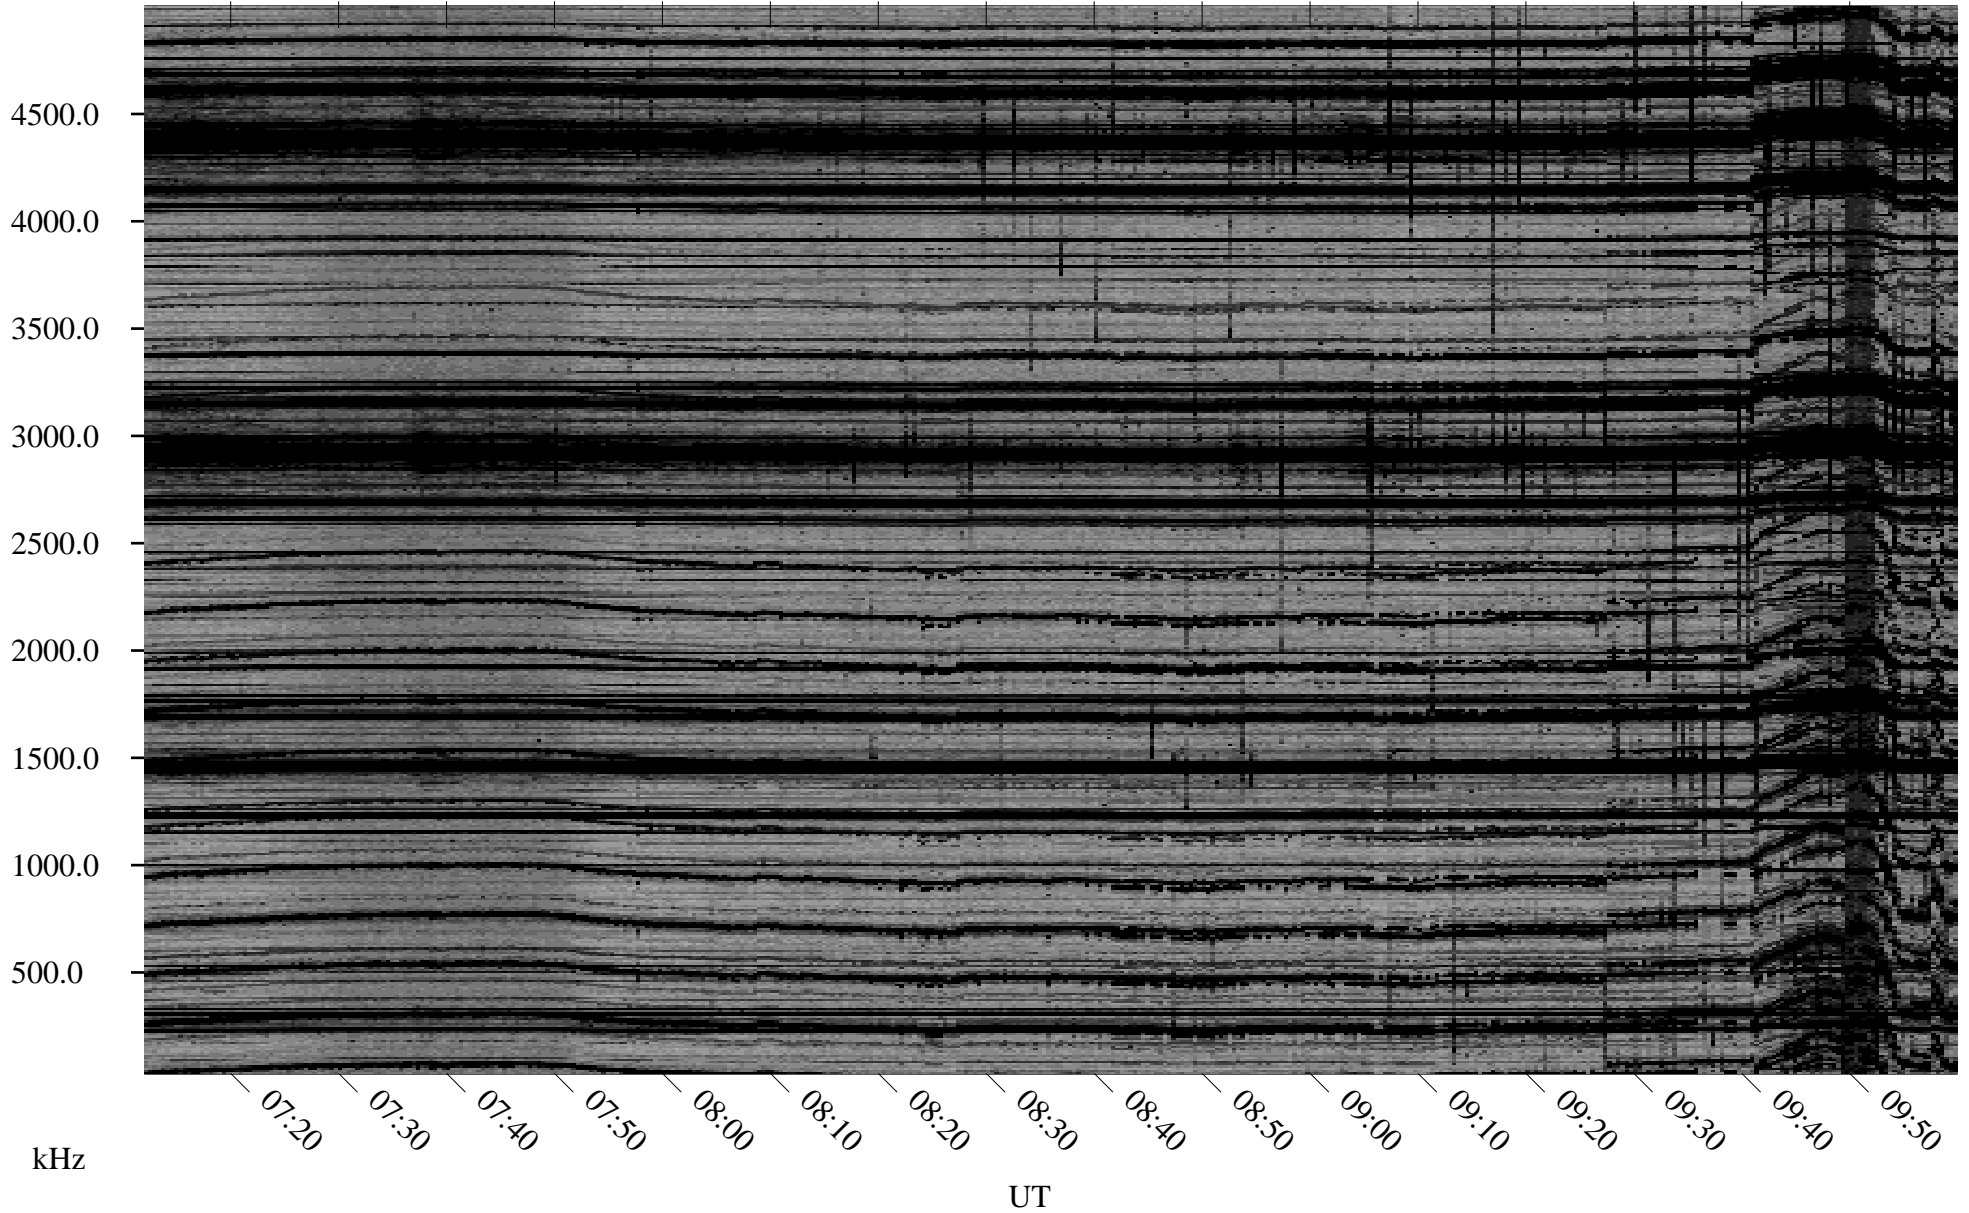

09/28/2001 Churchill, Manitoba

Linear Scale Black = 161 White = 15

ch012711.r00m max_12

Page 1

09/28/2001 Churchill, Manitoba

Linear Scale Black = 161 White = 15

ch012711.r00m max_12

Page 2

09/29/2001 Churchill, Manitoba

Linear Scale Black = 161 White = 15

ch012711.r00m max_12

Page 3

09/29/2001 Churchill, Manitoba

Linear Scale Black = 161 White = 15

ch012711.r00m max_12

Page 4

09/29/2001 Churchill, Manitoba

Linear Scale Black = 161 White = 15

ch01271l.r00m max_12

09/29/2001 Churchill, Manitoba

Linear Scale Black = 161 White = 15

ch012711.r00m max_12

Page 6

09/29/2001 Churchill, Manitoba

Linear Scale Black = 161 White = 15

ch01271l.r00m max_12

Page 7

09/29/2001 Churchill, Manitoba

Linear Scale Black = 161 White = 15

ch01271l.r00m max_12

Page 8