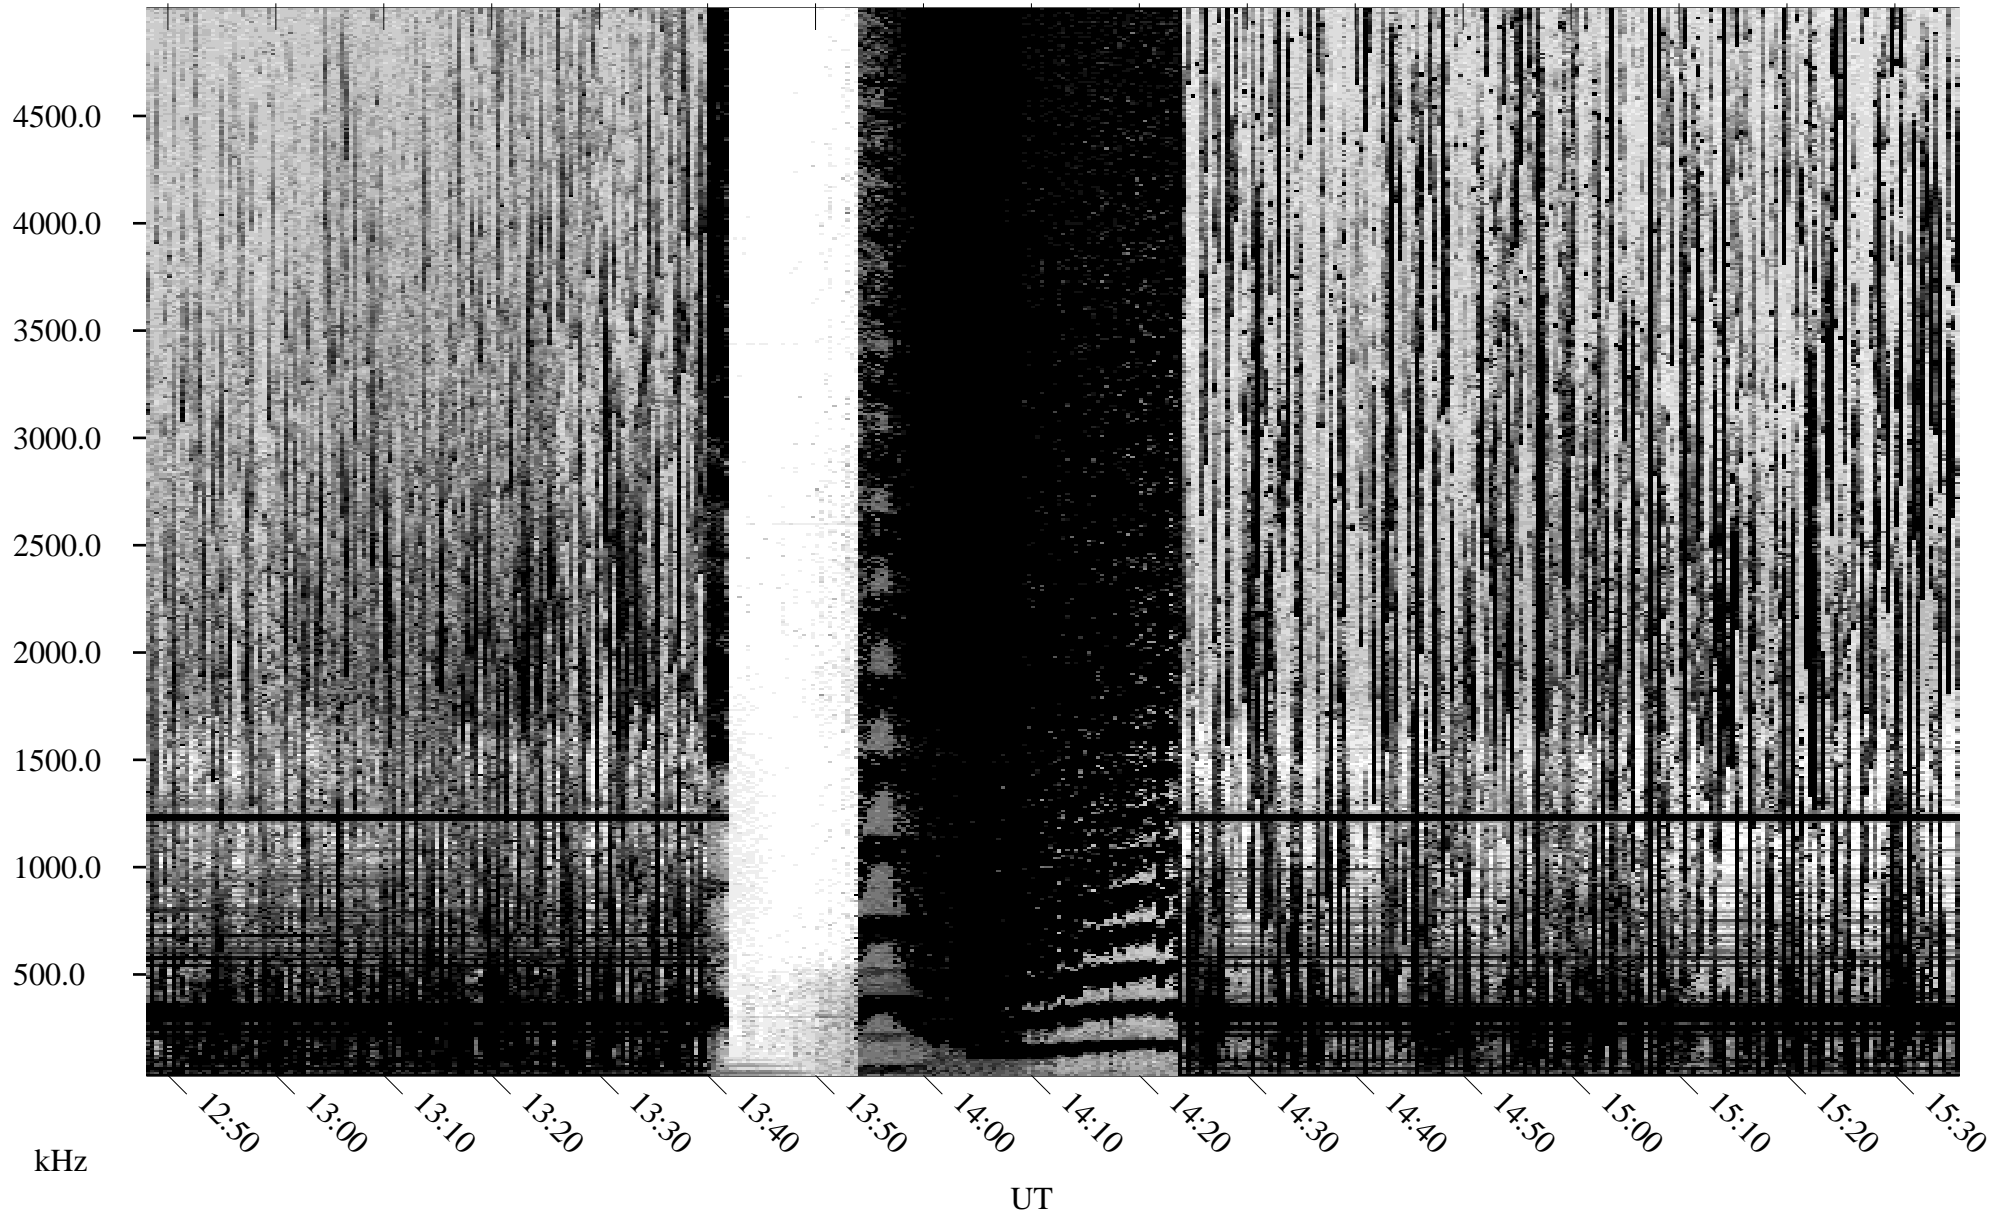

09/29/2001 Churchill, Manitoba

Linear Scale Black = 161 White = 15

ch01271l.r00m max_12

09/29/2001 Churchill, Manitoba

Linear Scale Black = 161 White = 15

ch012711.r00m max_12

Page 6

09/29/2001 Churchill, Manitoba

Linear Scale Black = 161 White = 15

ch01271l.r00m max_12

Page 7

09/29/2001 Churchill, Manitoba

Linear Scale Black = 161 White = 15

ch01271l.r00m max_12

Page 8