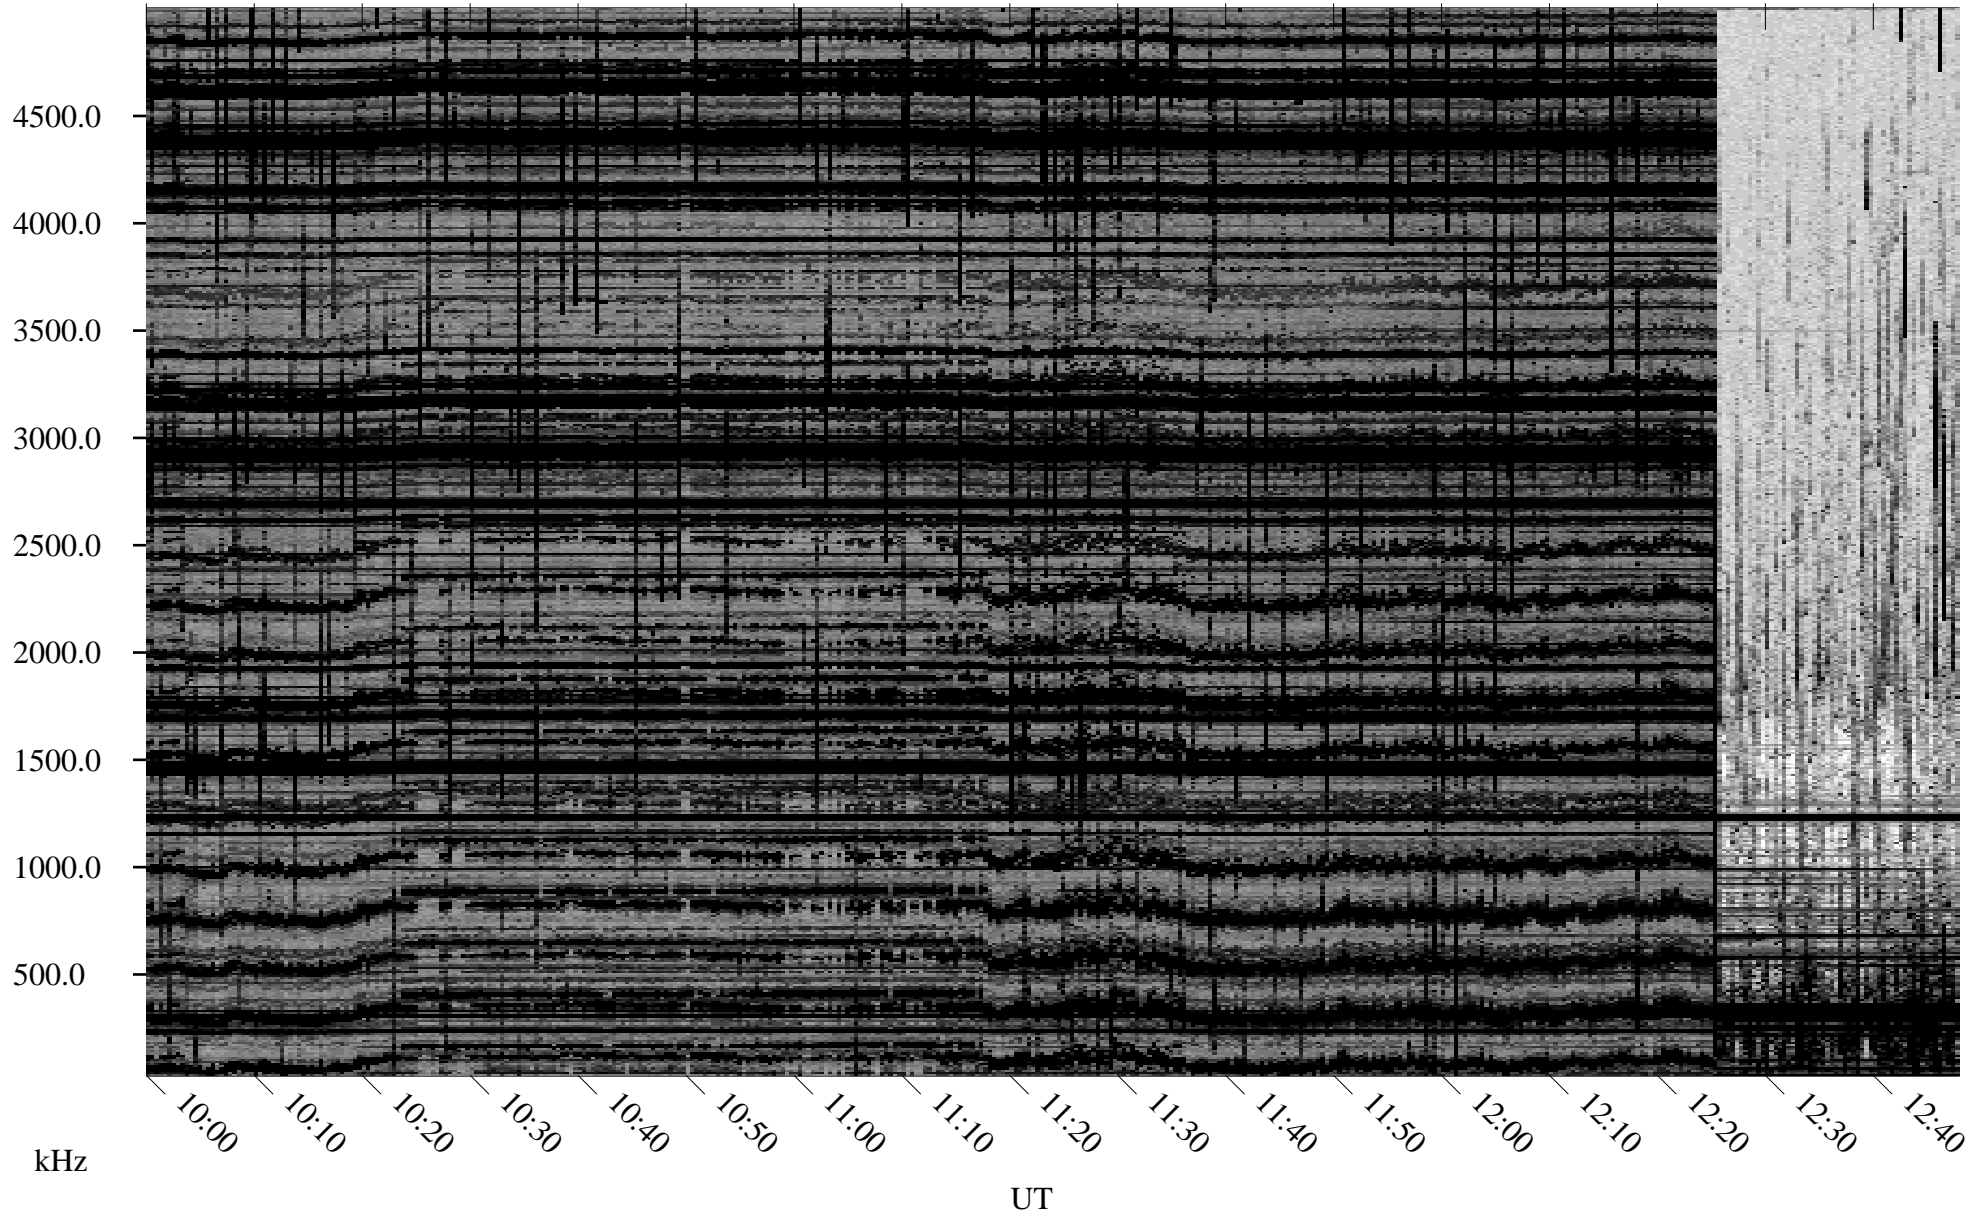

09/29/2001 Churchill, Manitoba

Linear Scale Black = 161 White = 15

ch012711.r00m max_12

Page 3

09/29/2001 Churchill, Manitoba

Linear Scale Black = 161 White = 15

ch012711.r00m max_12

Page 4

09/29/2001 Churchill, Manitoba

Linear Scale Black = 161 White = 15

ch01271l.r00m max_12

09/29/2001 Churchill, Manitoba

Linear Scale Black = 161 White = 15

ch012711.r00m max_12

Page 6

09/29/2001 Churchill, Manitoba

Linear Scale Black = 161 White = 15

ch01271l.r00m max_12

Page 7

09/29/2001 Churchill, Manitoba

Linear Scale Black = 161 White = 15

ch01271l.r00m max_12

Page 8