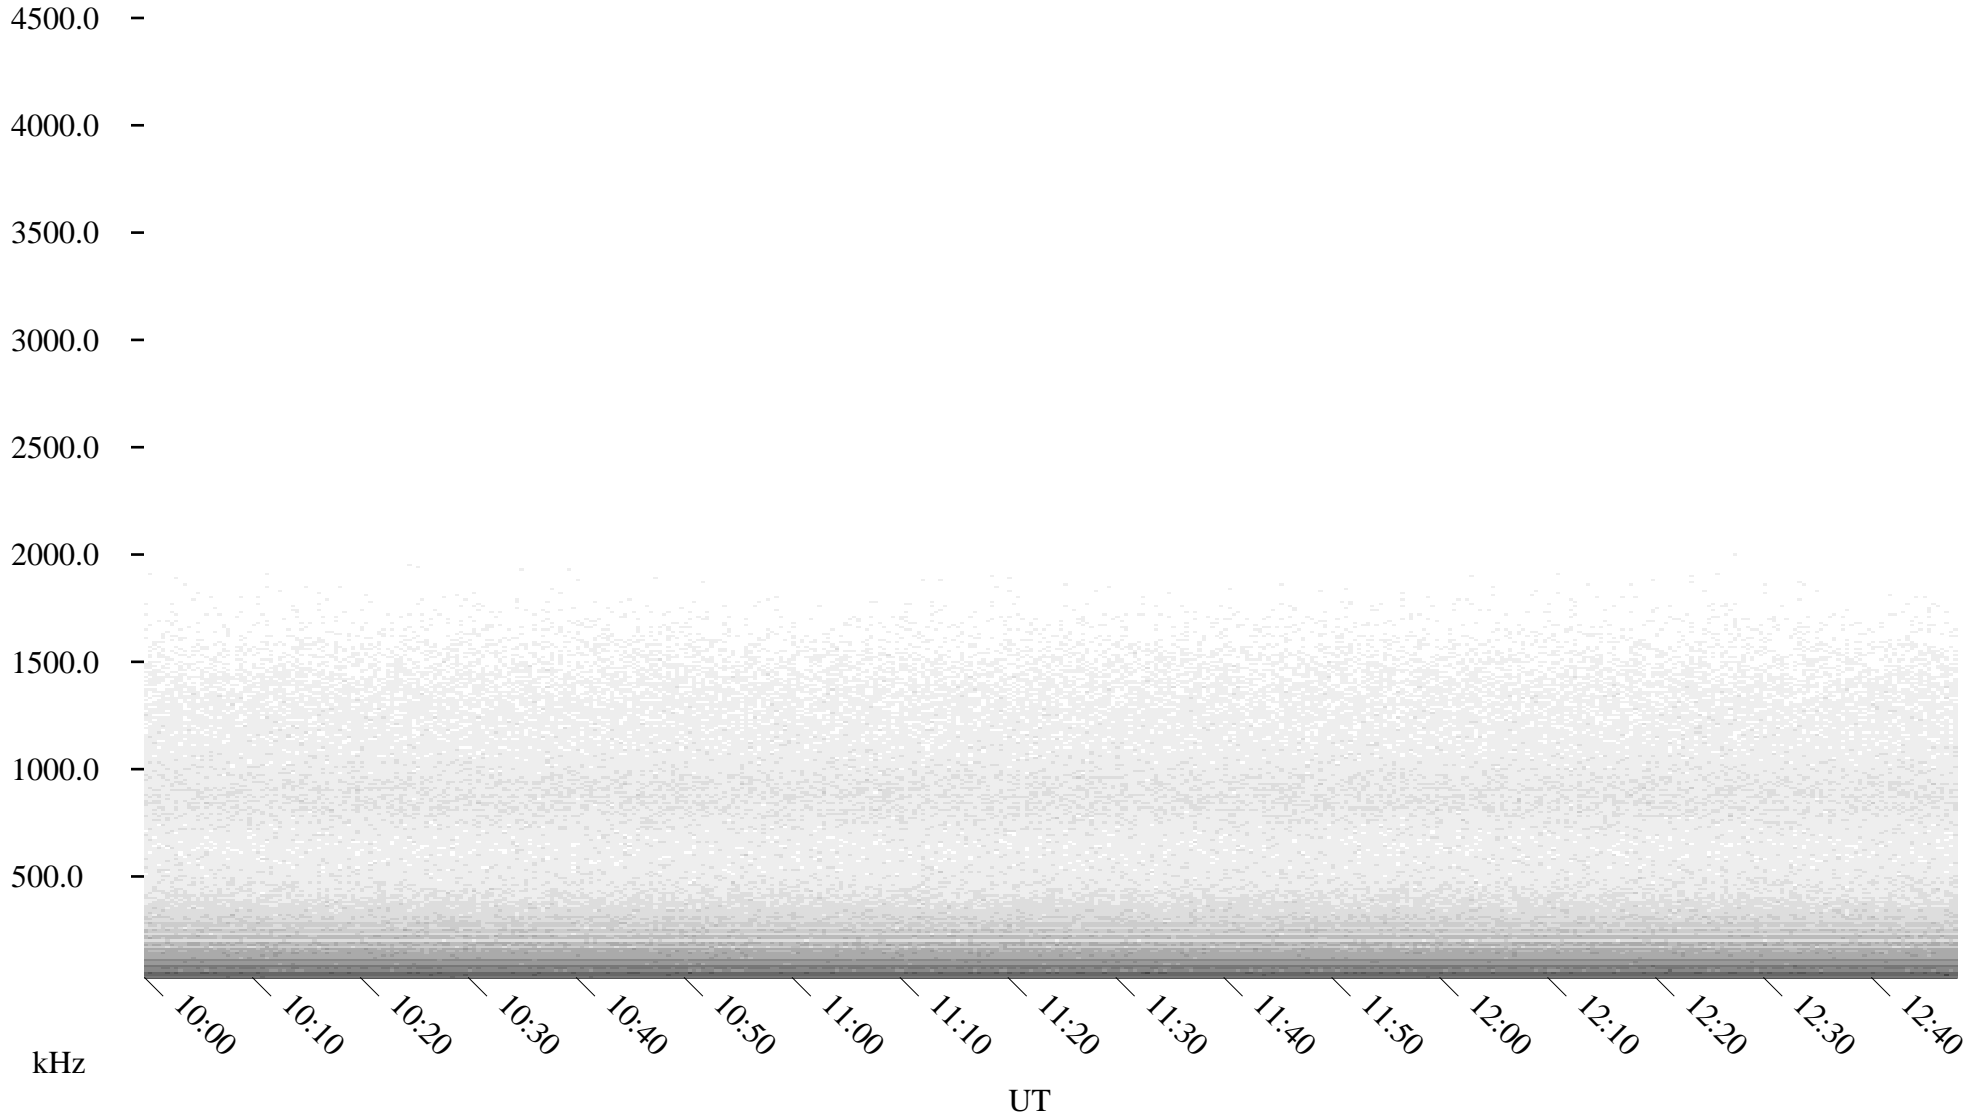

# 10/28/2001 Churchill, Manitoba

Linear Scale

Black = 161

White = 15

ch01300l.r00m max\_12

Page 6

# 10/28/2001 Churchill, Manitoba

Linear Scale

Black = 161

White = 15

ch01300l.r00m max\_12

Page 7