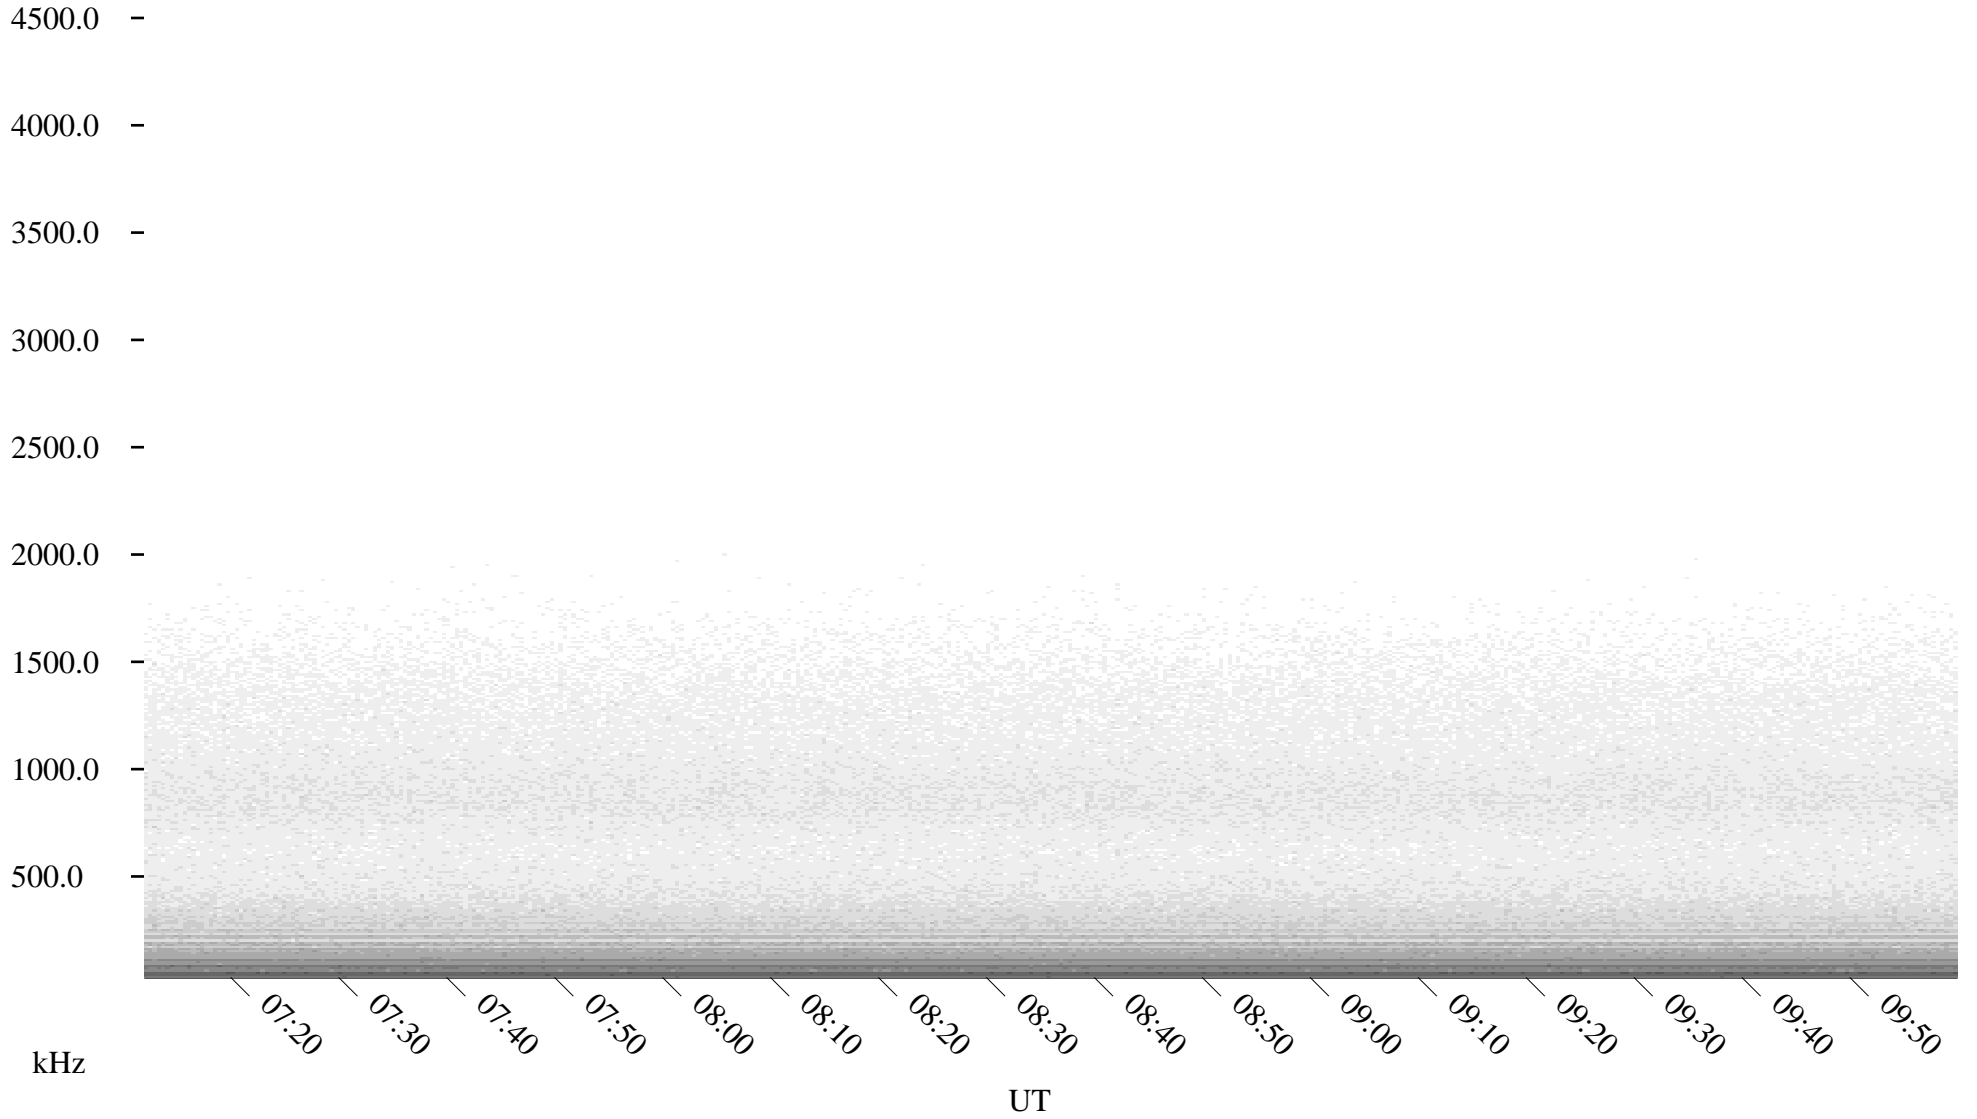

# 10/28/2001 Churchill, Manitoba

Linear Scale

Black = 161

White = 15

ch01300l.r00m max\_12

Page 5

# 10/28/2001 Churchill, Manitoba

Linear Scale

Black = 161

White = 15

ch01300l.r00m max\_12

Page 6