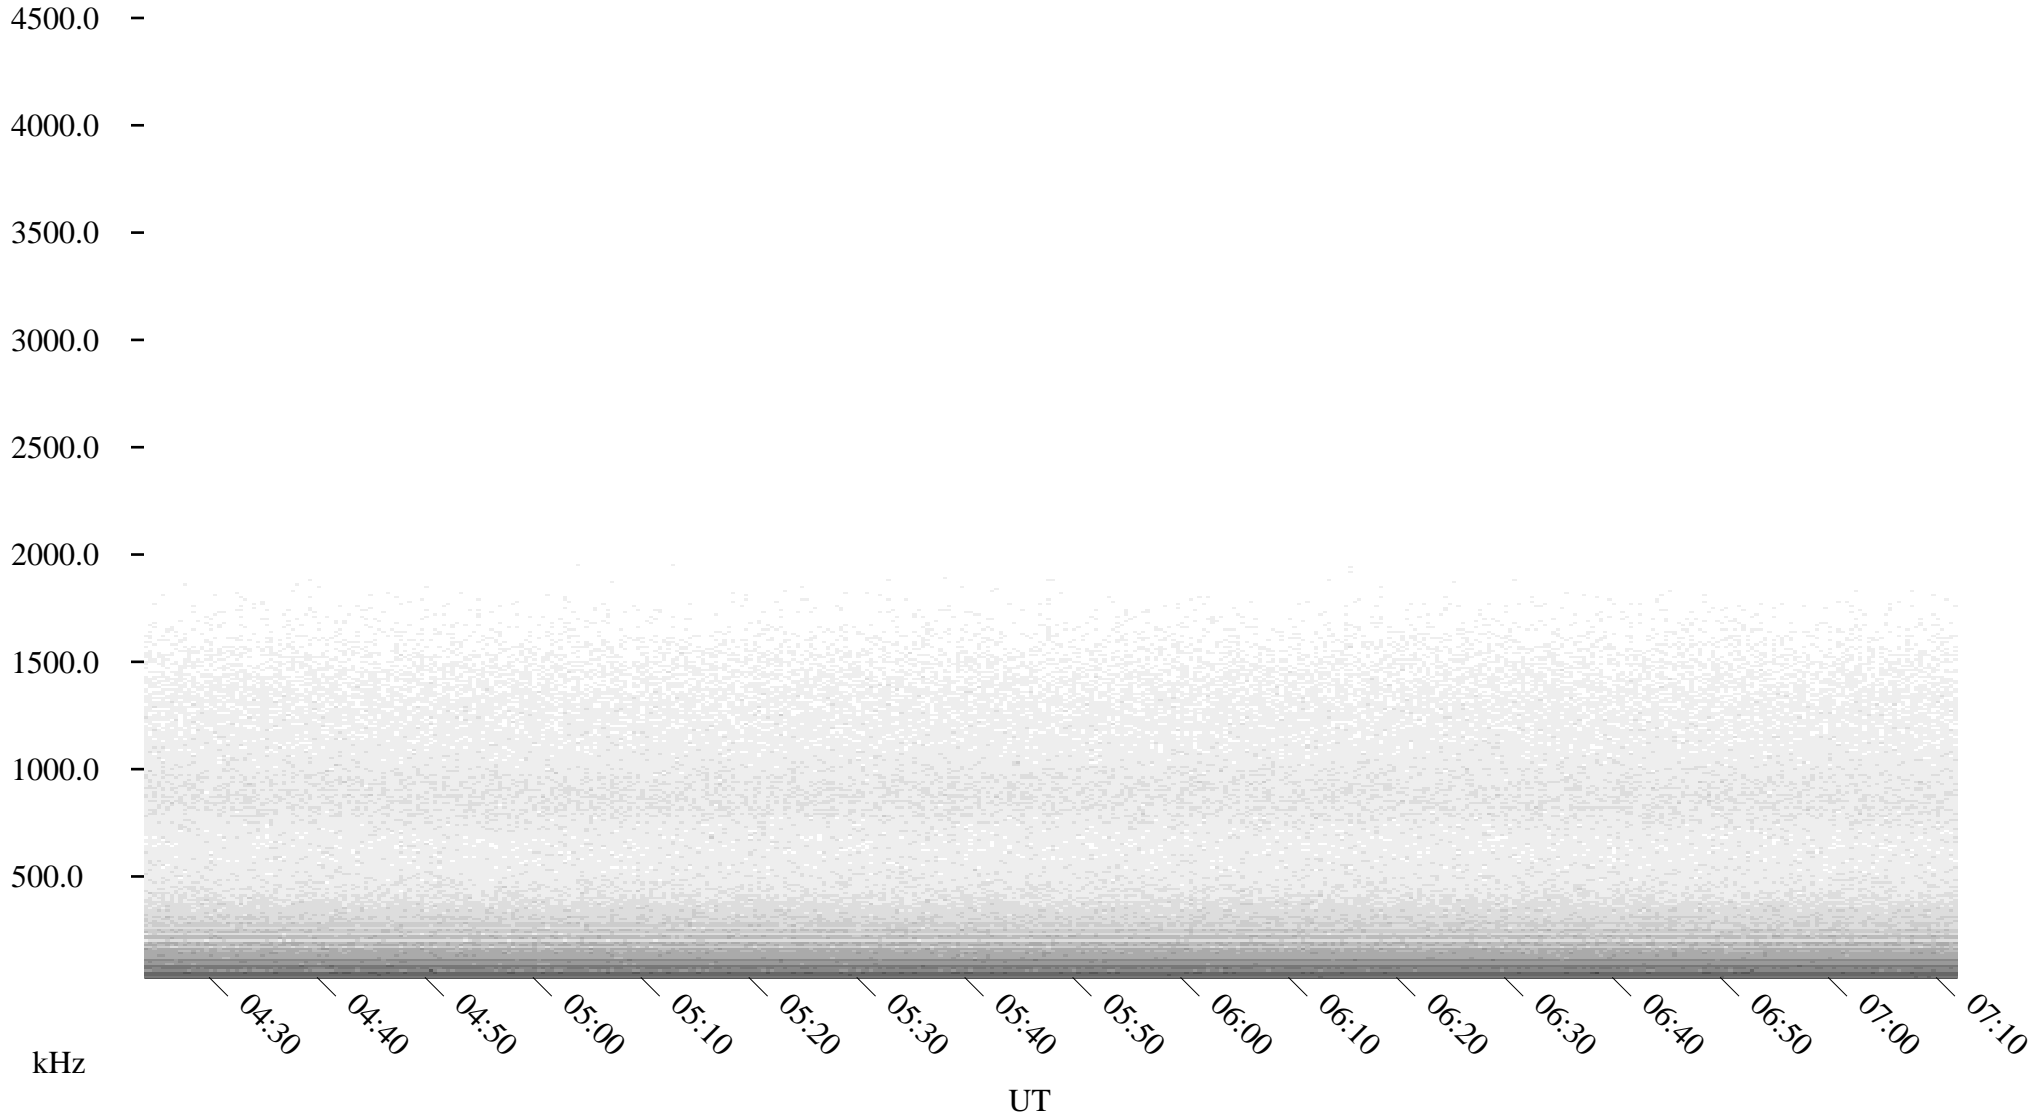

# 10/28/2001 Churchill, Manitoba

Linear Scale

Black = 161

White = 15

ch01300l.r00m max\_12

Page 4

# 10/28/2001 Churchill, Manitoba

Linear Scale

Black = 161

White = 15

ch01300l.r00m max\_12

Page 5