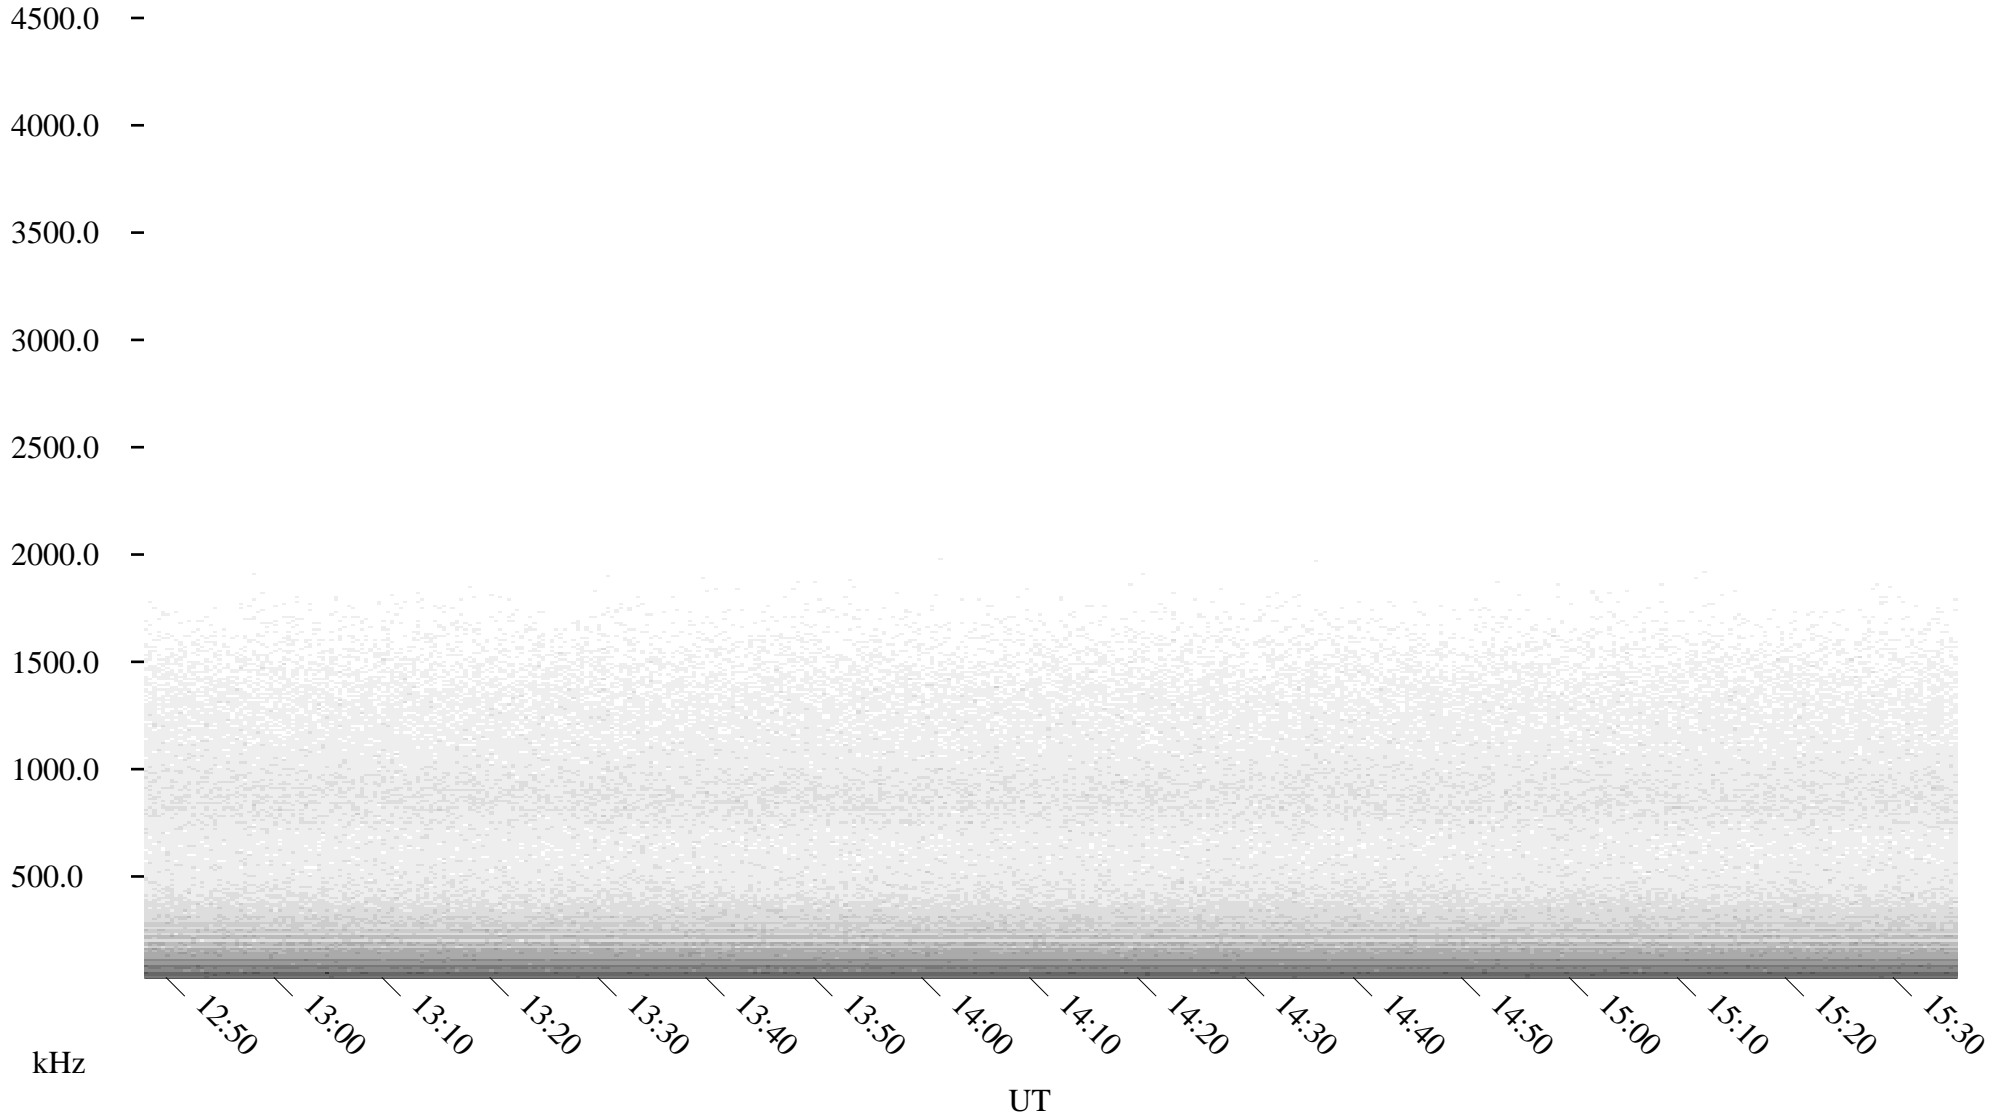

# 10/28/2001 Churchill, Manitoba

Linear Scale

Black = 161

White = 15

ch01300l.r00m max\_12

Page 7

# 10/28/2001 Churchill, Manitoba

Linear Scale

Black = 161

White = 15

ch01300l.r00m max\_12

Page 8