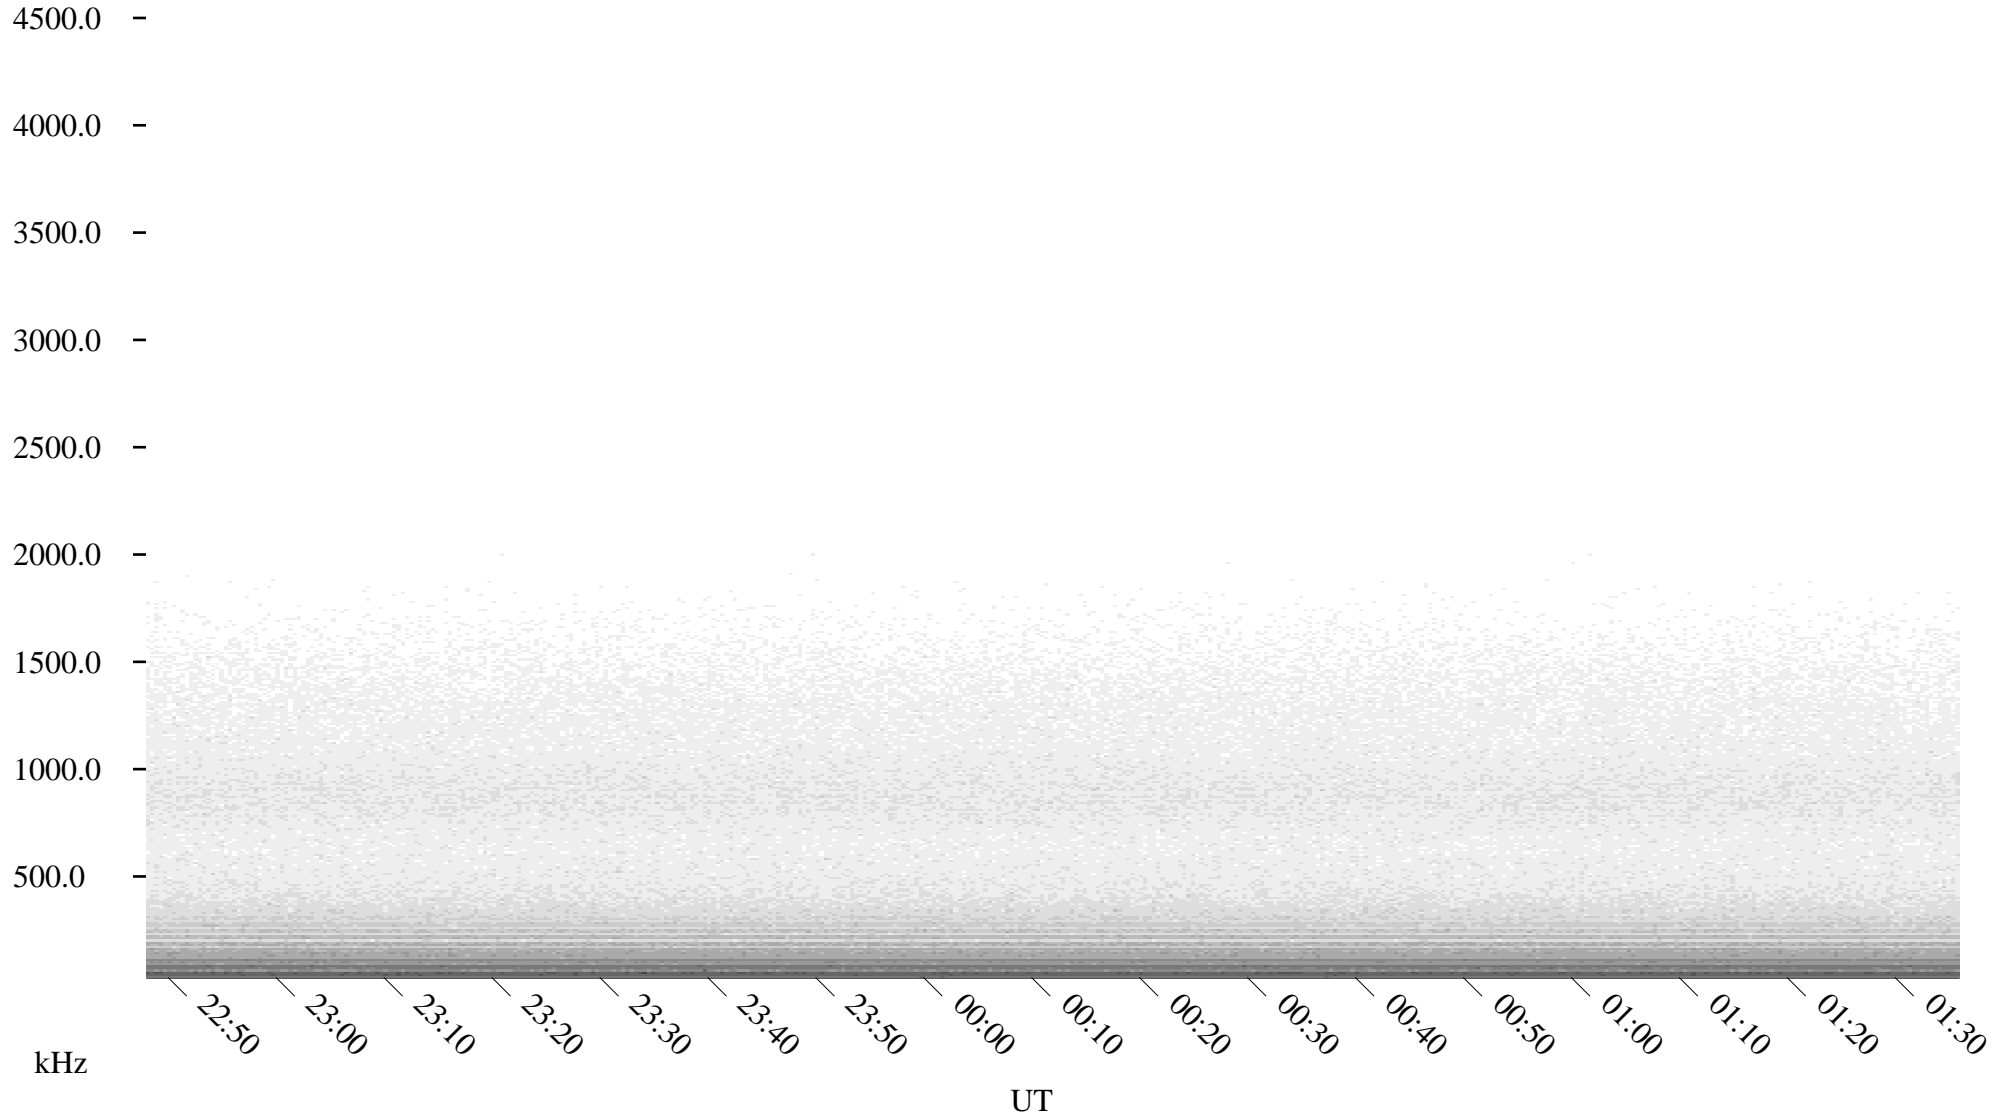

# 10/27/2001 Churchill, Manitoba

Linear Scale

Black = 161

White = 15

ch01300l.r00m max\_12

Page 1

# 10/27/2001 Churchill, Manitoba

Linear Scale

Black = 161

White = 15

ch01300l.r00m max\_12

Page 2

# 10/28/2001 Churchill, Manitoba

Linear Scale

Black = 161

White = 15

ch01300l.r00m max\_12

Page 3