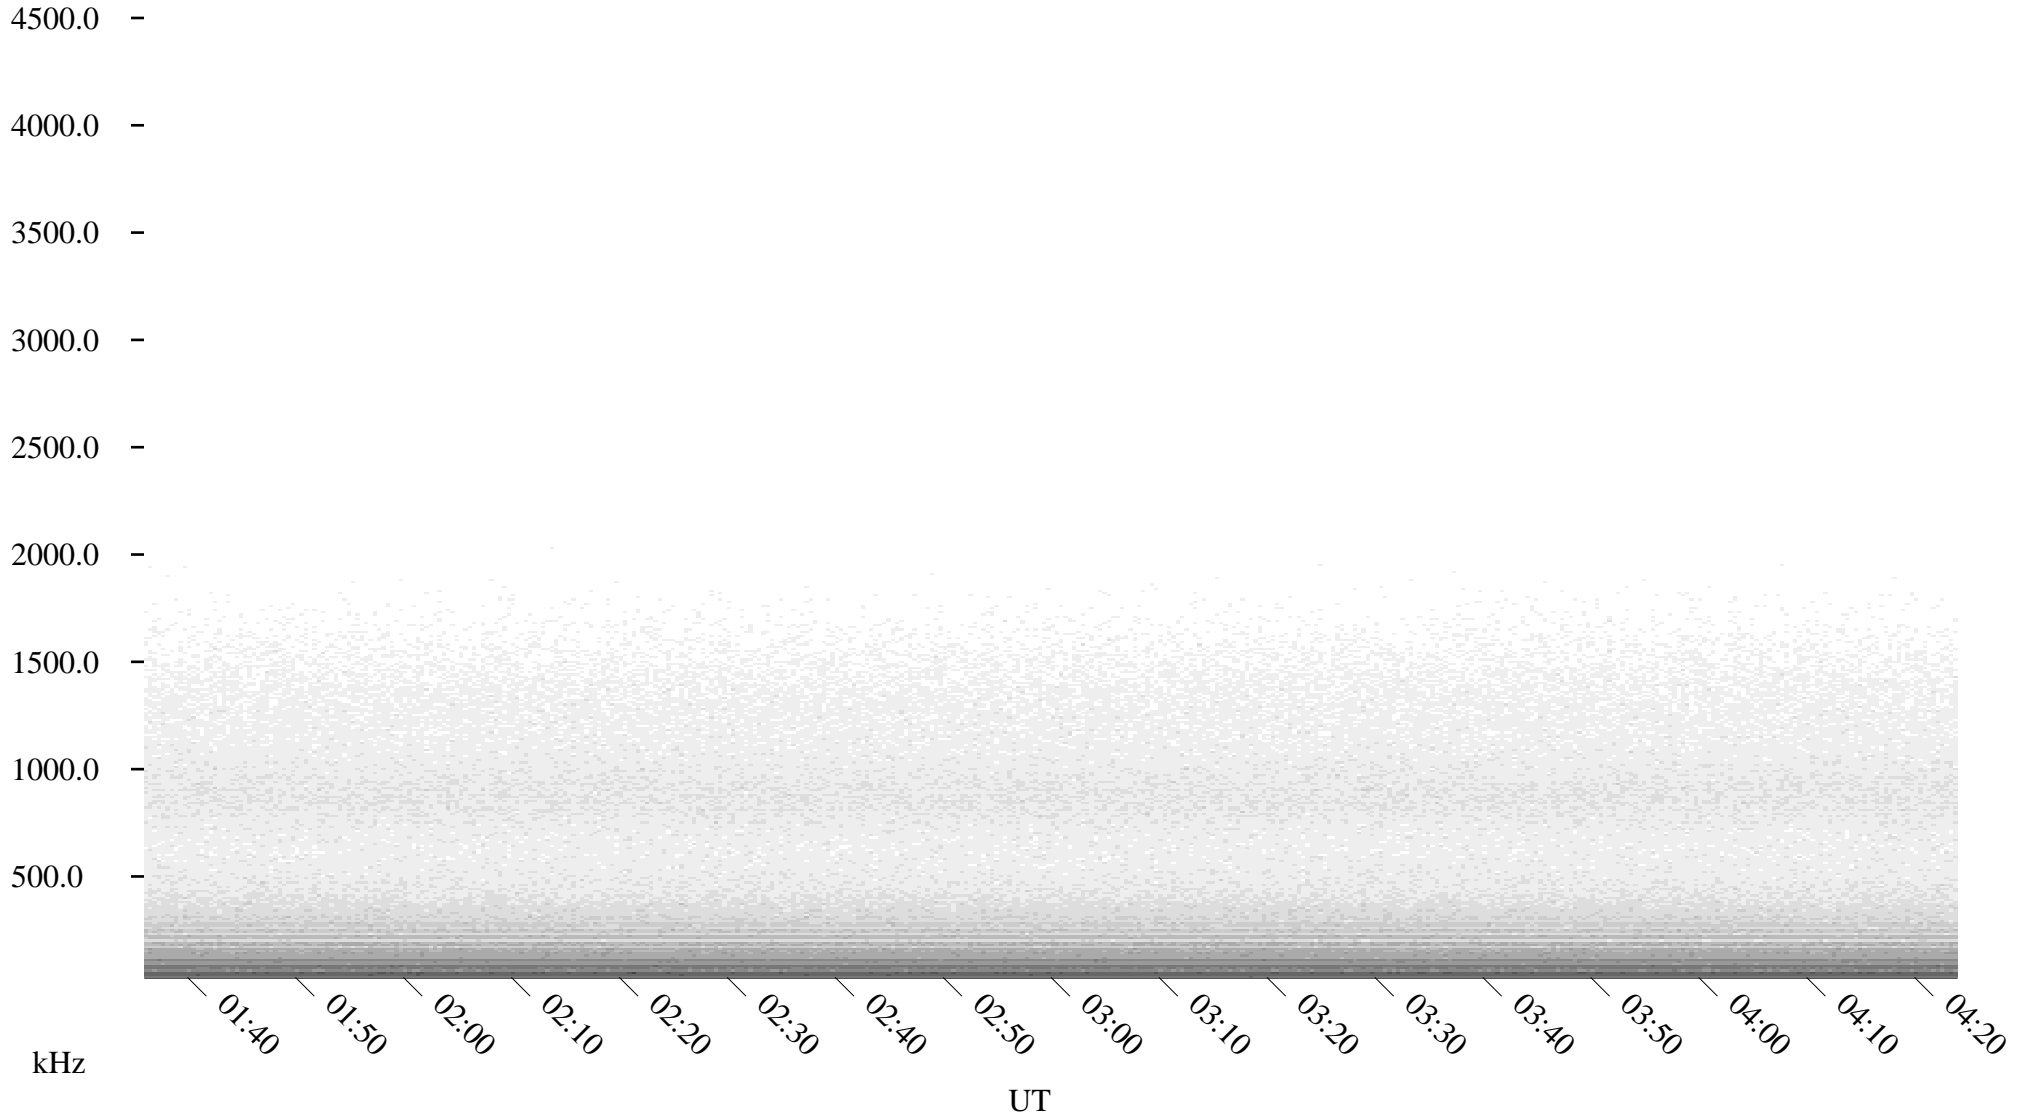

# 10/28/2001 Churchill, Manitoba

Linear Scale

Black = 161

White = 15

ch01300l.r00m max\_12

Page 3