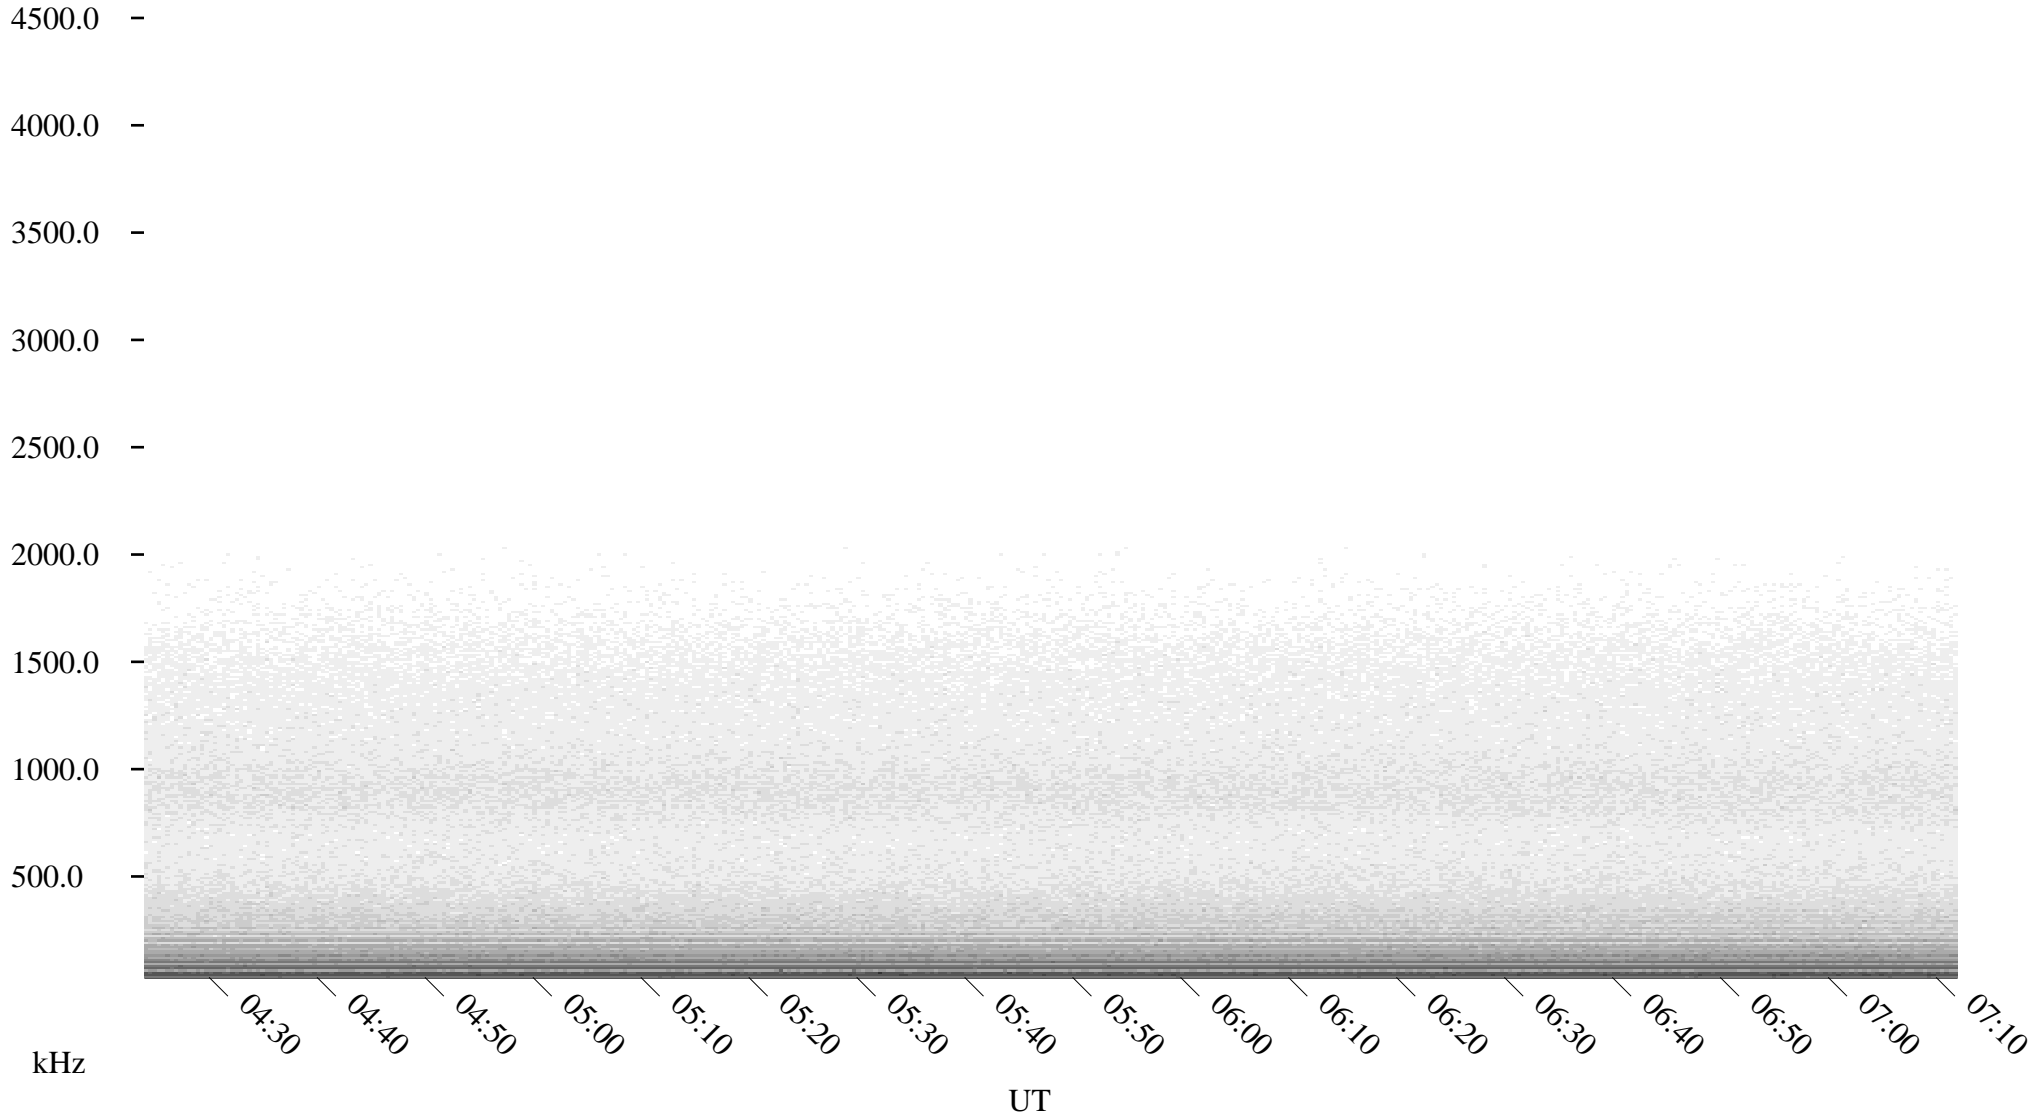

# 10/29/2001 Churchill, Manitoba

Linear Scale

Black = 161

White = 15

ch013011.r00m max\_12

Page 4

# 10/29/2001 Churchill, Manitoba

Linear Scale    Black = 161    White = 15

ch013011.r00m max\_12

Page 5