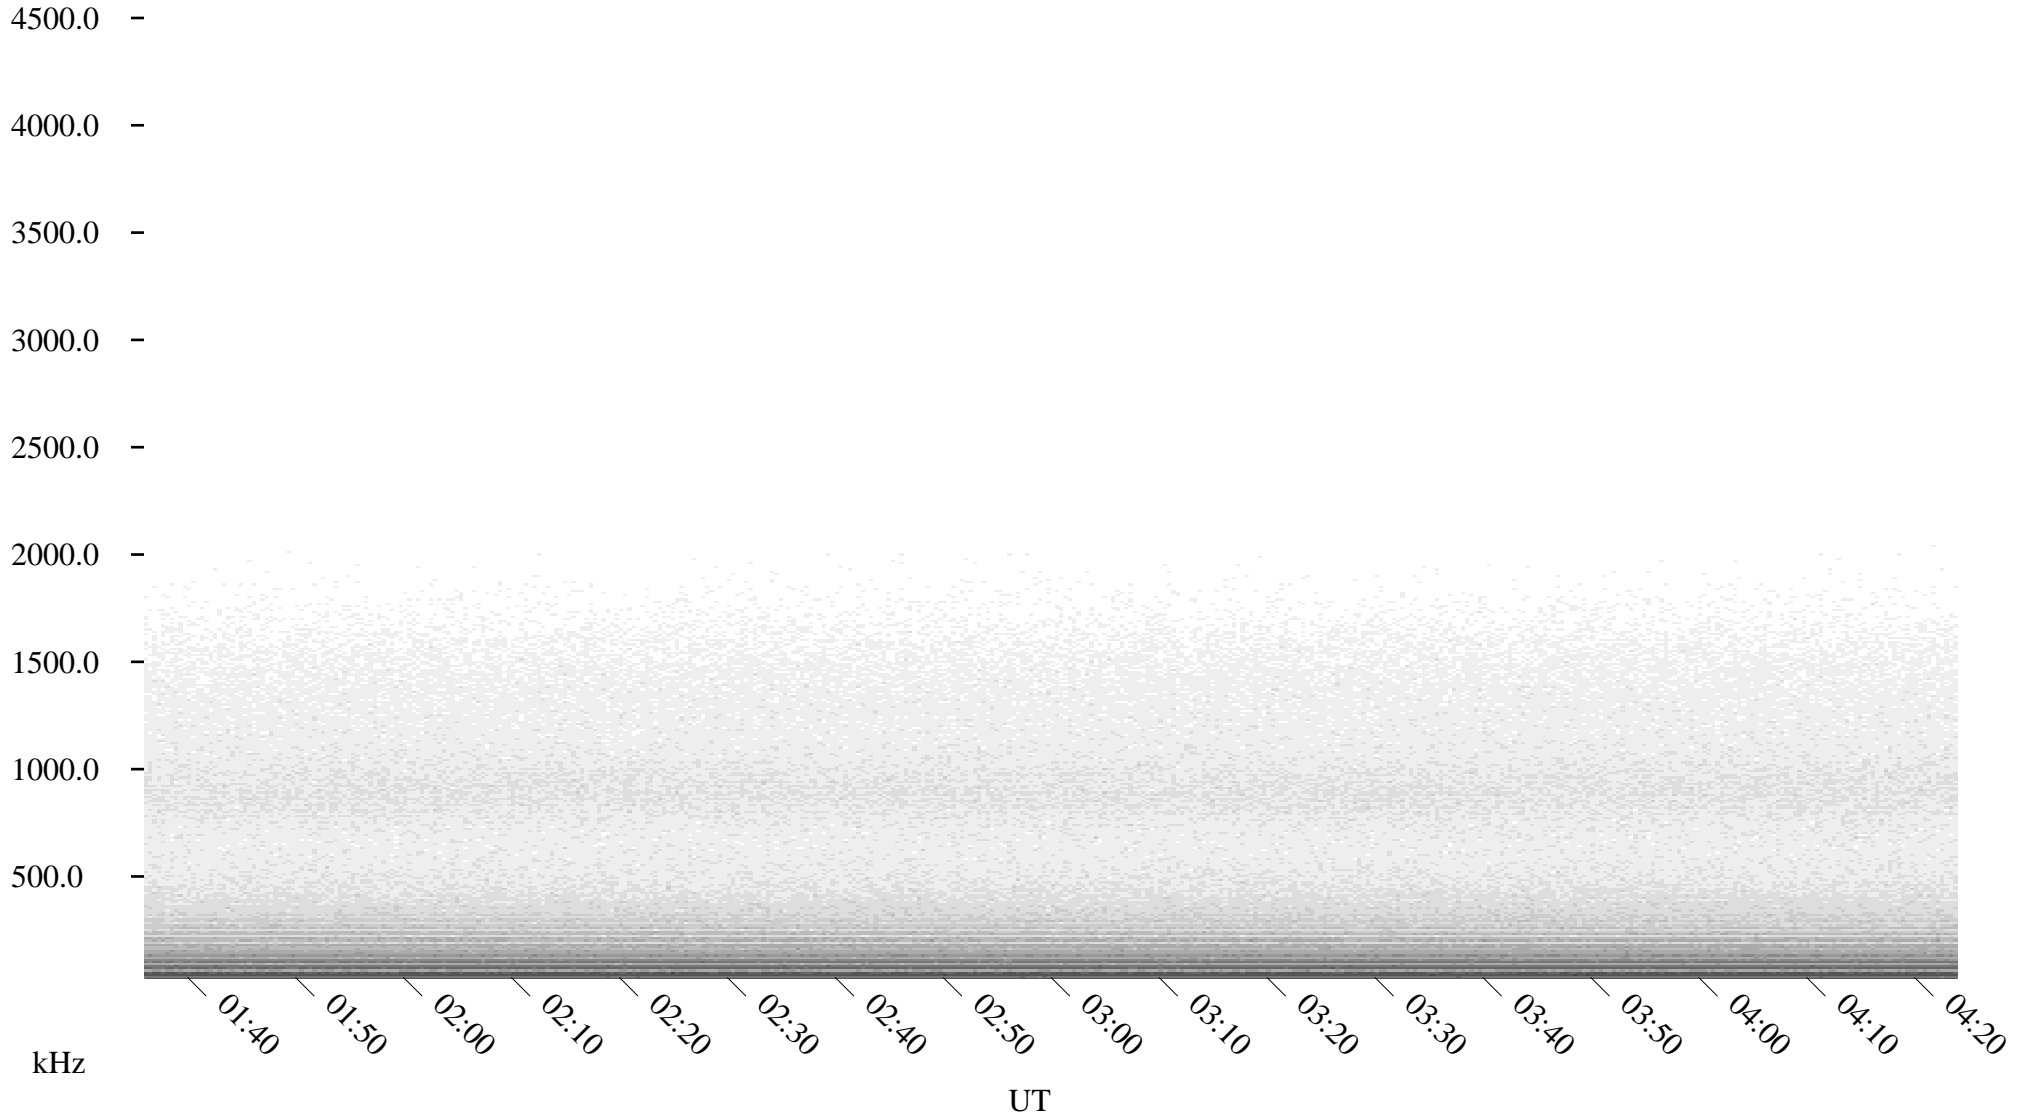

# 10/29/2001 Churchill, Manitoba

Linear Scale

Black = 161

White = 15

ch013011.r00m max\_12

Page 3

# 10/29/2001 Churchill, Manitoba

Linear Scale

Black = 161

White = 15

ch013011.r00m max\_12

Page 4