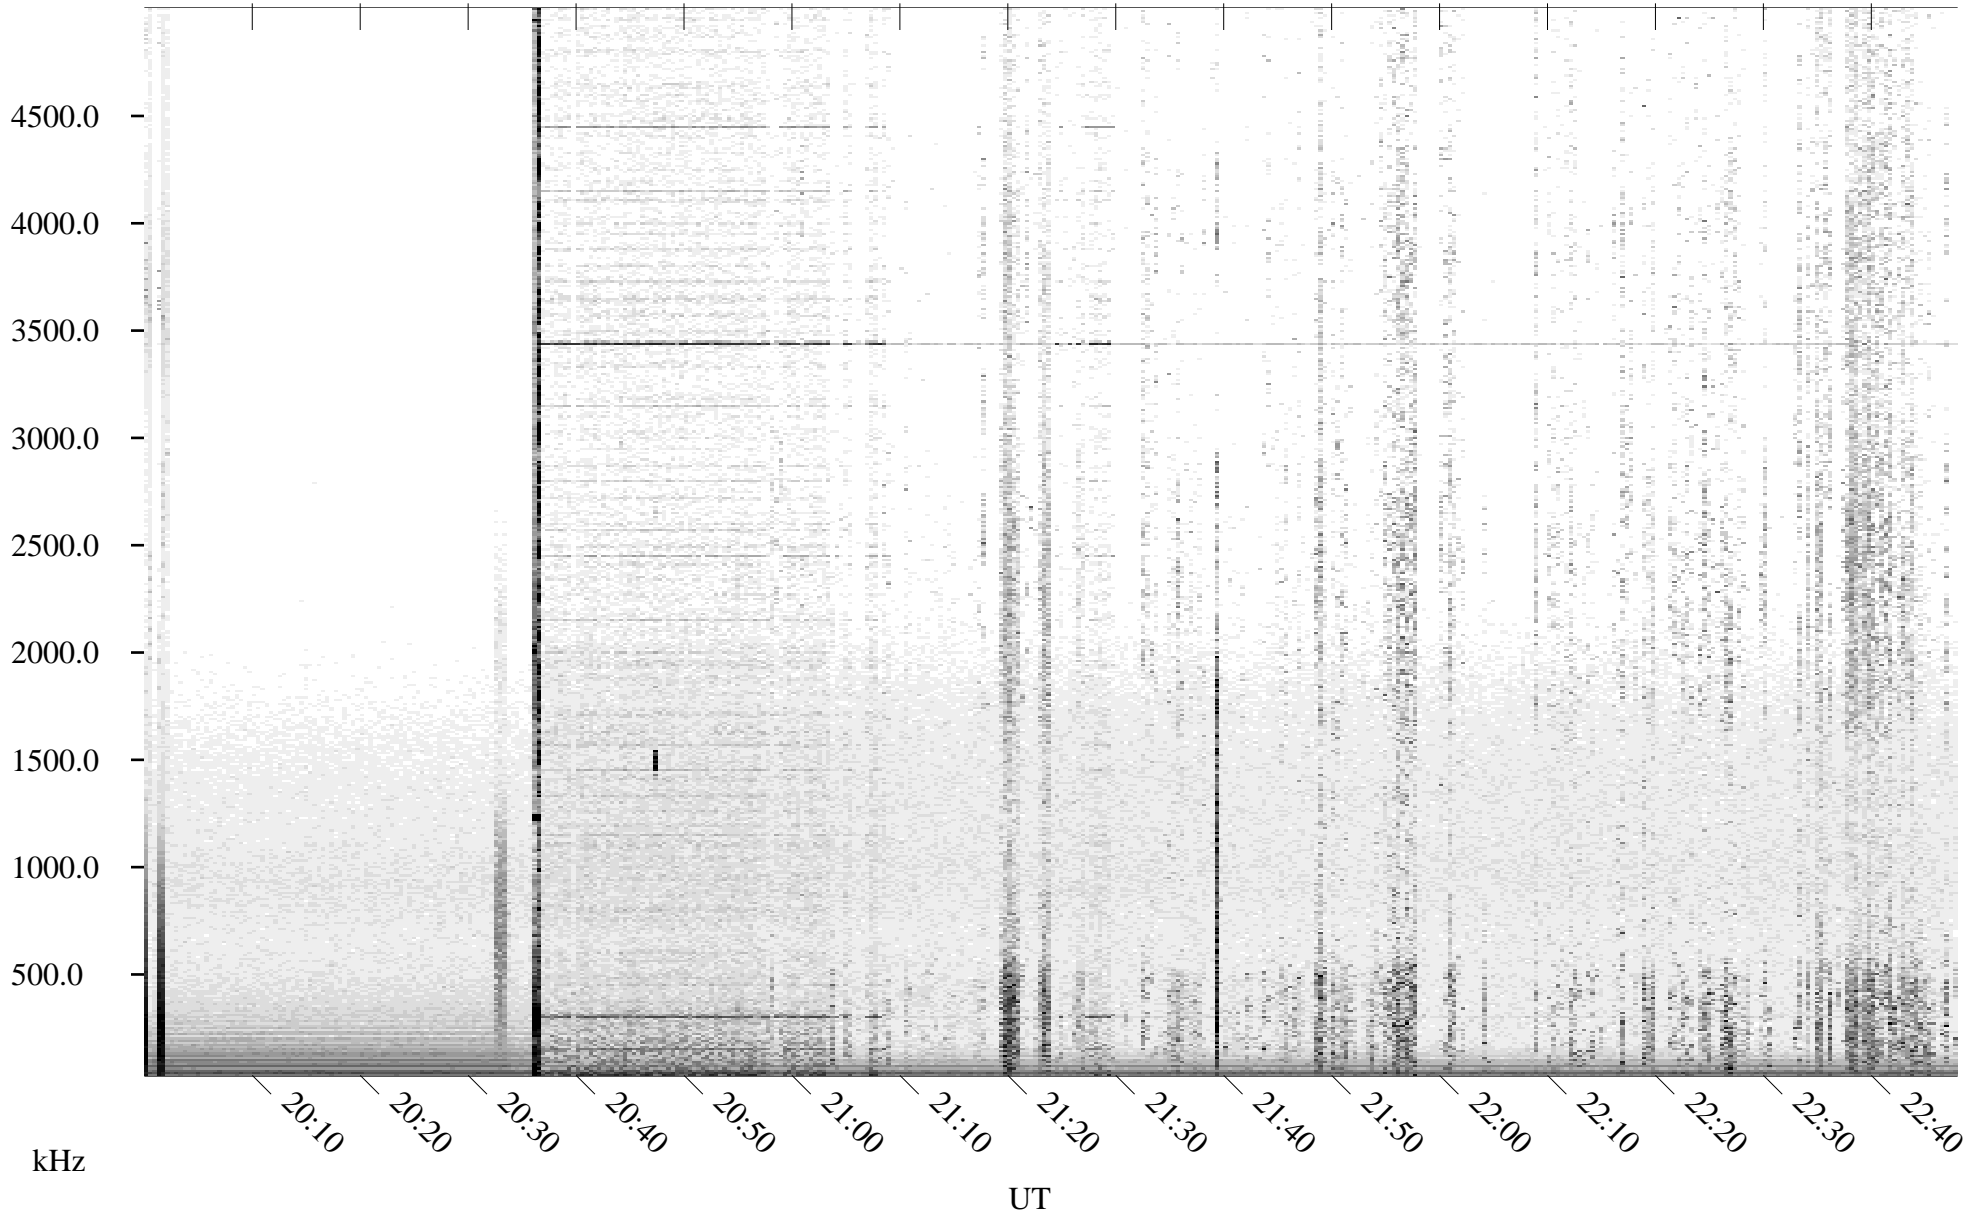

# 10/29/2001 Churchill, Manitoba

Linear Scale    Black = 161    White = 15

ch01302l.r00m max\_12

Page 1

# 10/29/2001 Churchill, Manitoba

Linear Scale    Black = 161    White = 15

ch01302l.r00m max\_12

Page 2

# 10/30/2001 Churchill, Manitoba

Linear Scale    Black = 161    White = 15

ch01302l.r00m max\_12

Page 3

# 10/30/2001 Churchill, Manitoba

Linear Scale    Black = 161    White = 15

ch01302l.r00m max\_12

Page 4