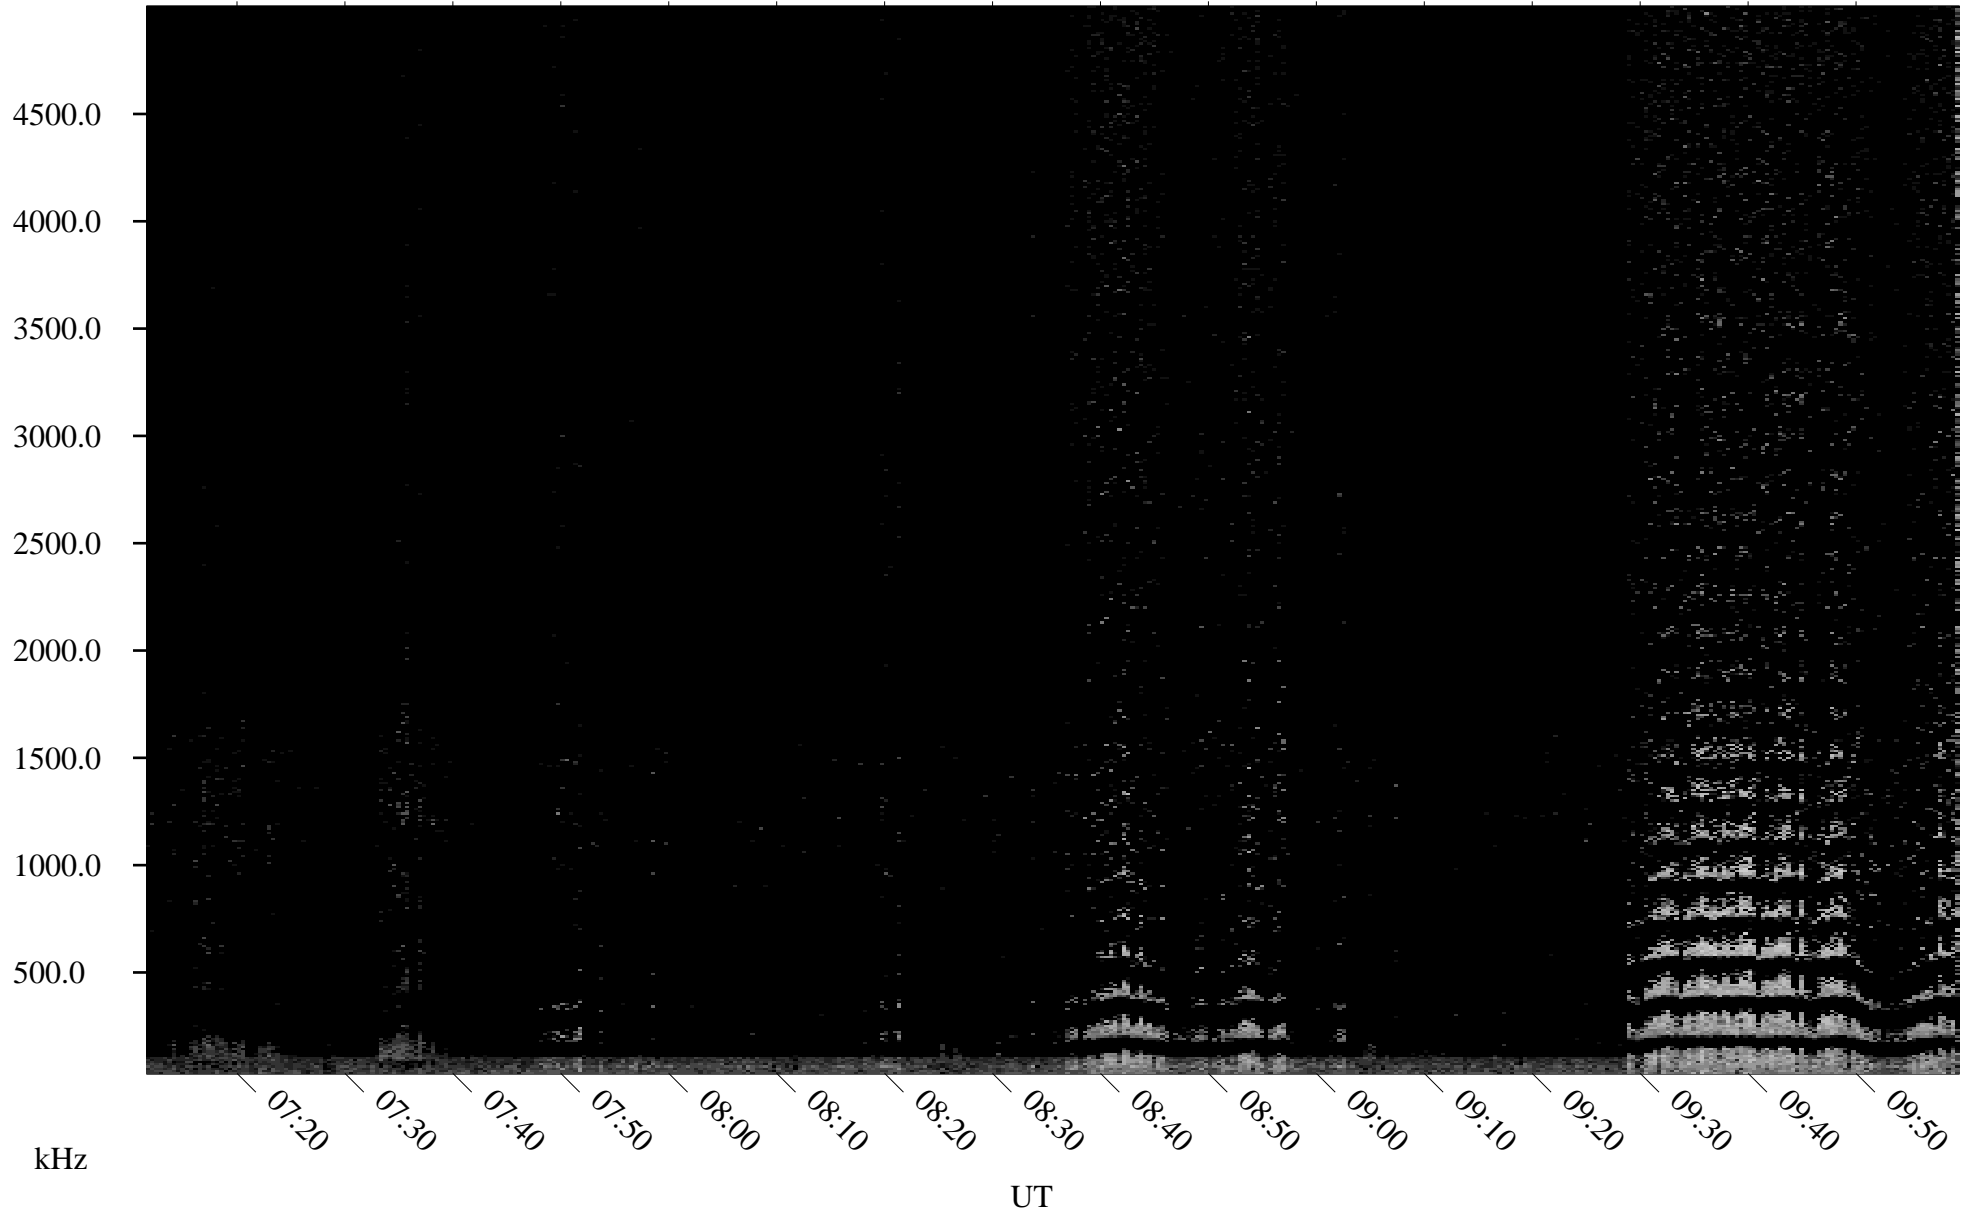

# 10/30/2001 Churchill, Manitoba

Linear Scale    Black = 161    White = 15

ch01302l.r00m max\_12

Page 3

# 10/30/2001 Churchill, Manitoba

Linear Scale    Black = 161    White = 15

ch01302l.r00m max\_12

Page 4

# 10/30/2001 Churchill, Manitoba

Linear Scale    Black = 161    White = 15

ch01302l.r00m max\_12

Page 5

# 10/30/2001 Churchill, Manitoba

Linear Scale    Black = 161    White = 15

ch01302l.r00m max\_12

Page 6