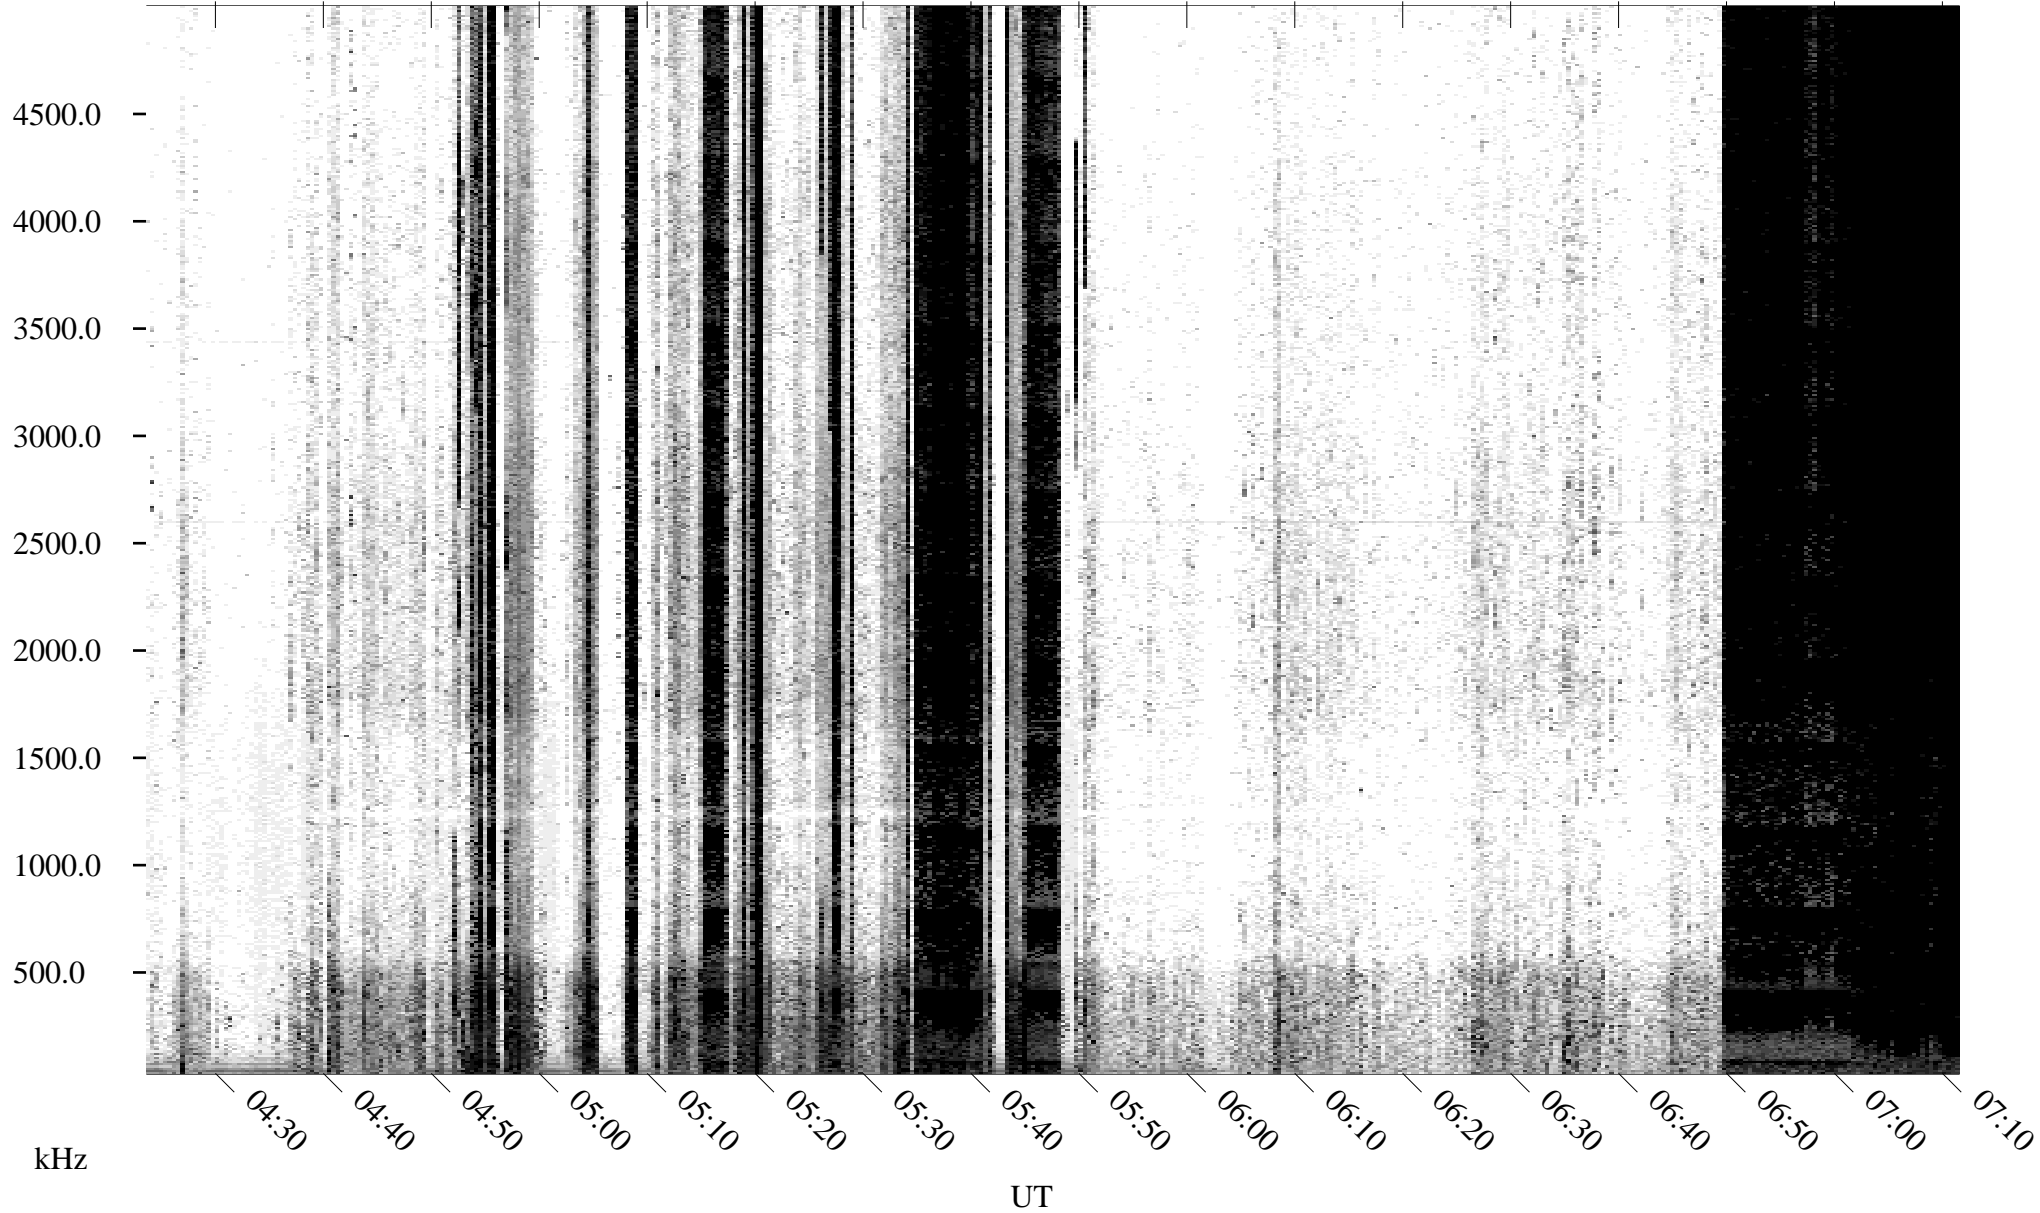

# 10/29/2001 Churchill, Manitoba

Linear Scale    Black = 161    White = 15

ch01302l.r00m max\_12

Page 1

# 10/29/2001 Churchill, Manitoba

Linear Scale    Black = 161    White = 15

ch01302l.r00m max\_12

Page 2

# 10/30/2001 Churchill, Manitoba

Linear Scale    Black = 161    White = 15

ch01302l.r00m max\_12

Page 3

# 10/30/2001 Churchill, Manitoba

Linear Scale    Black = 161    White = 15

ch01302l.r00m max\_12

Page 4