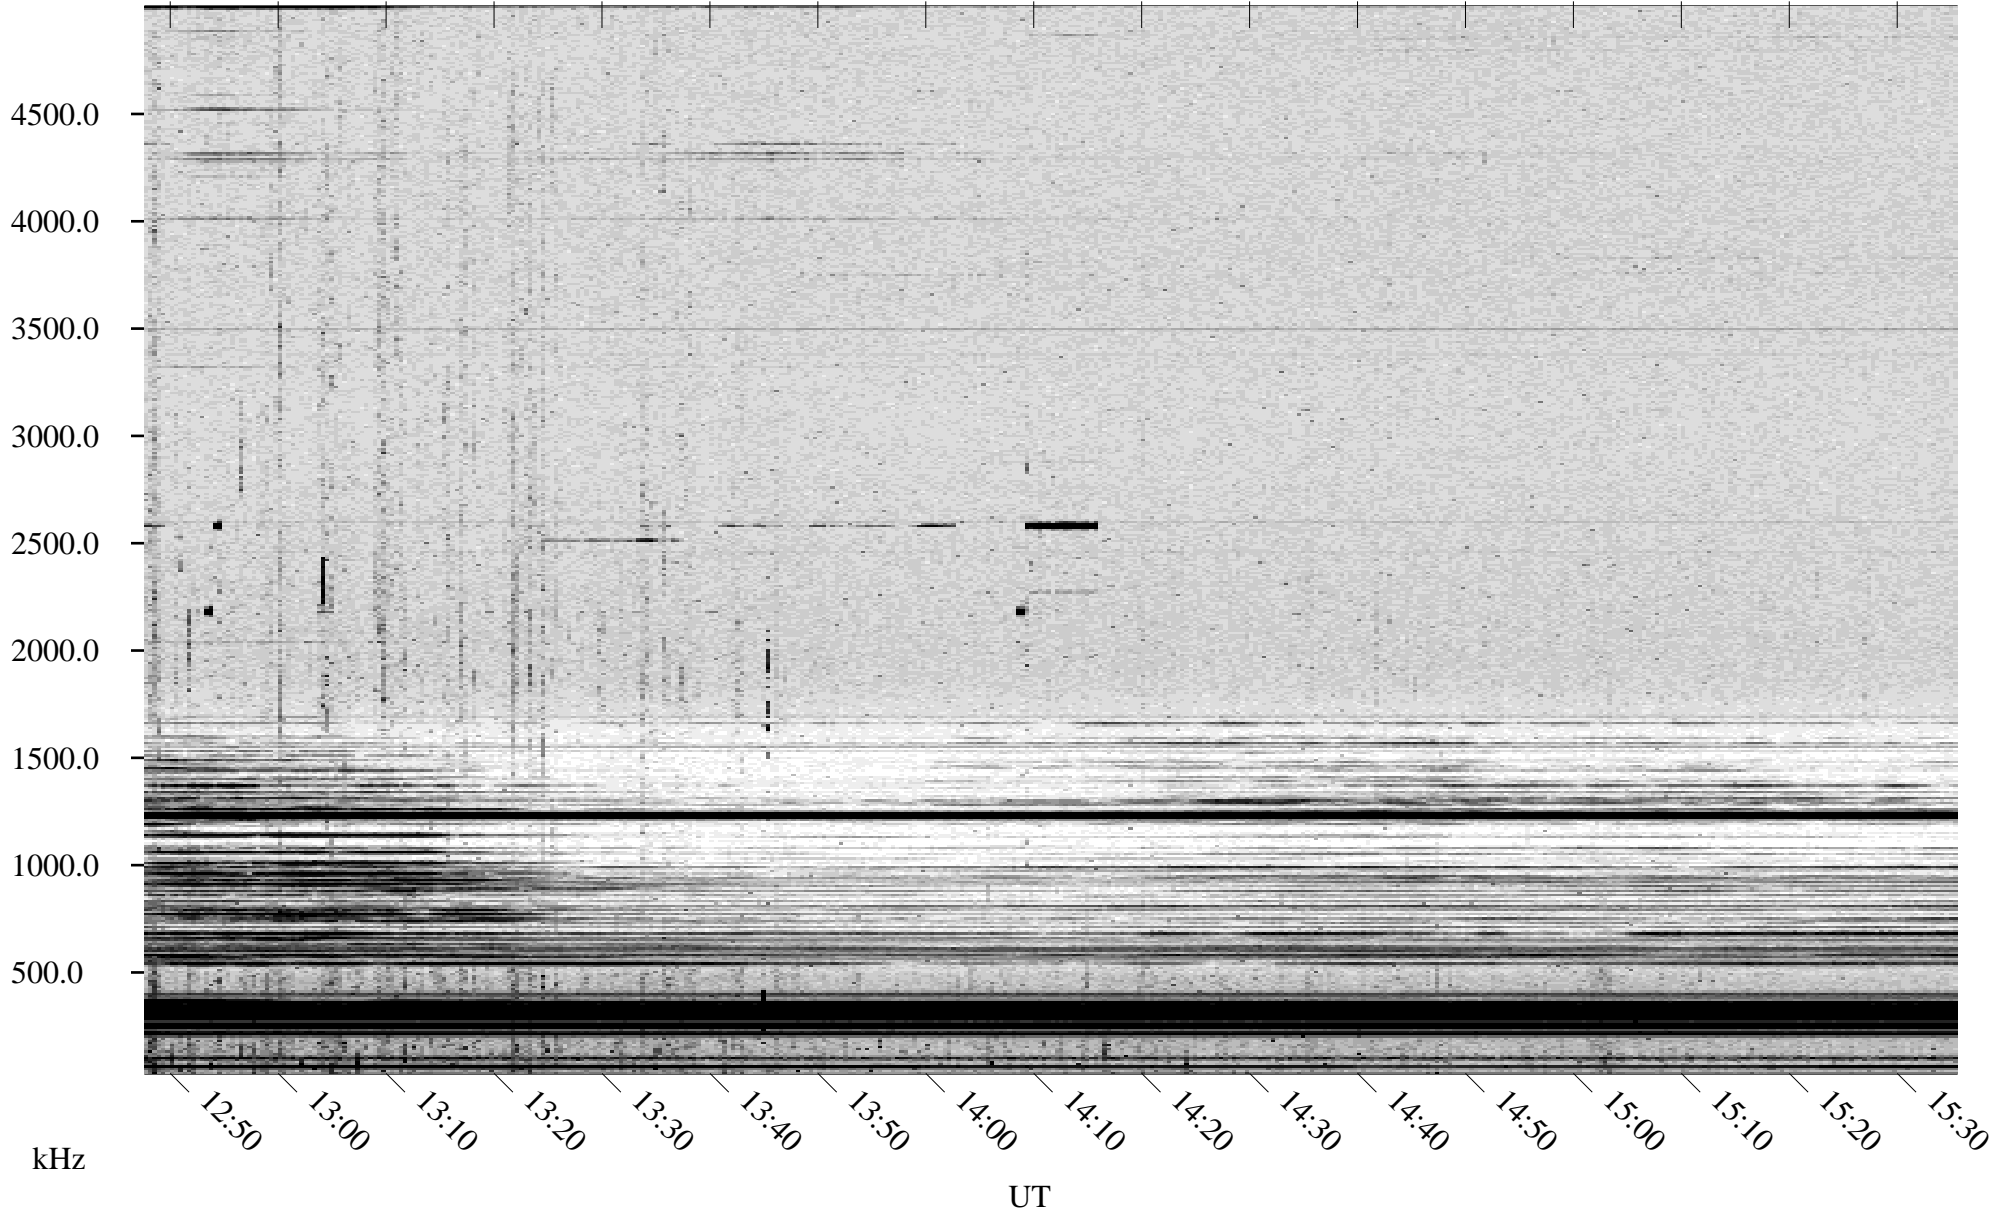

# 10/30/2001 Churchill, Manitoba

Linear Scale    Black = 161    White = 15

ch01302l.r00m max\_12

Page 5

# 10/30/2001 Churchill, Manitoba

Linear Scale    Black = 161    White = 15

ch01302l.r00m max\_12

Page 6

# 10/30/2001 Churchill, Manitoba

Linear Scale    Black = 161    White = 15

ch01302l.r00m max\_12

Page 7

# 10/30/2001 Churchill, Manitoba

Linear Scale    Black = 161    White = 15

ch01302l.r00m max\_12