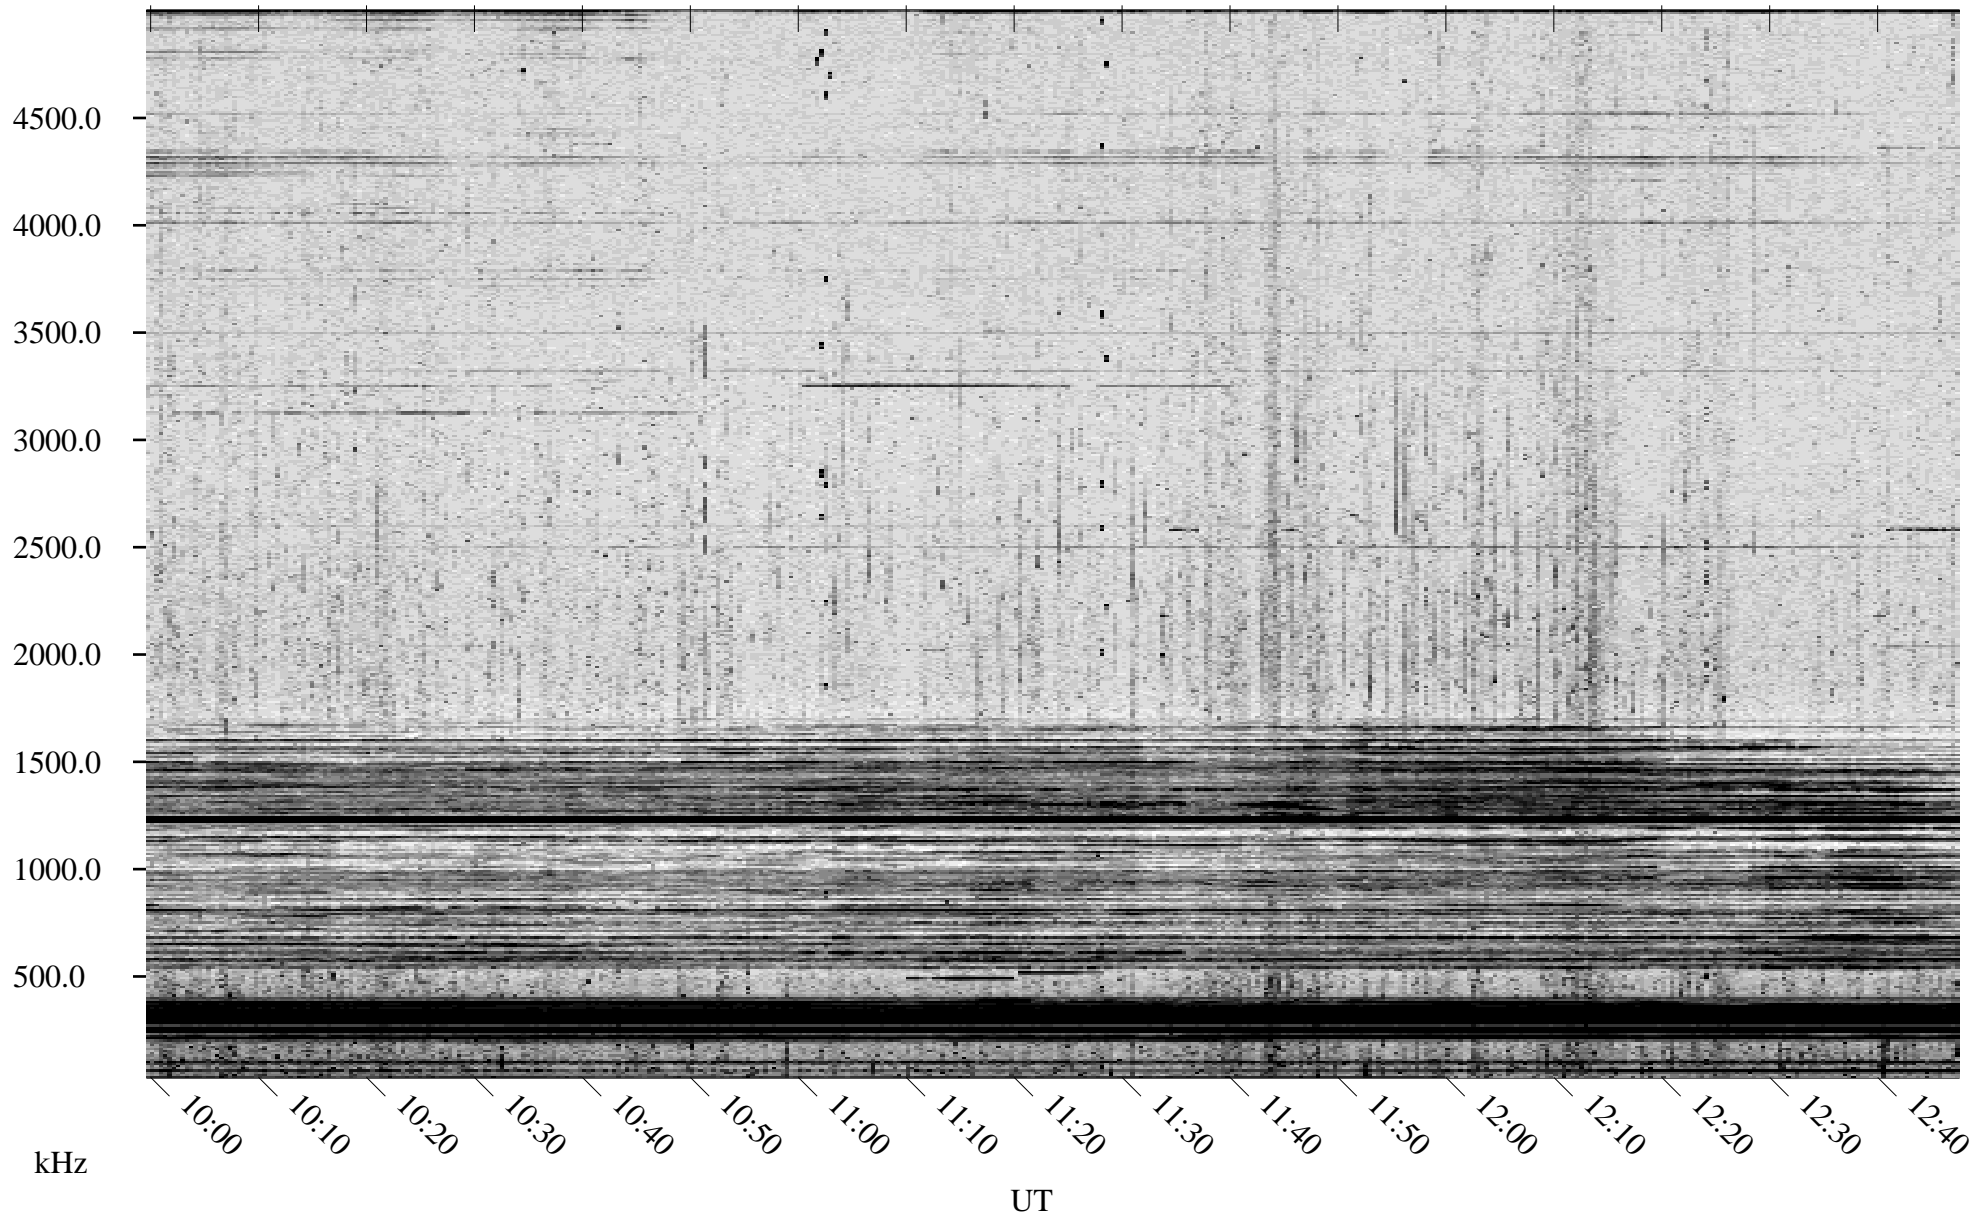

# 10/30/2001 Churchill, Manitoba

Linear Scale    Black = 161    White = 15

ch01302l.r00m max\_12

Page 5

# 10/30/2001 Churchill, Manitoba

Linear Scale    Black = 161    White = 15

ch01302l.r00m max\_12

Page 6

# 10/30/2001 Churchill, Manitoba

Linear Scale    Black = 161    White = 15

ch01302l.r00m max\_12

Page 7

# 10/30/2001 Churchill, Manitoba

Linear Scale    Black = 161    White = 15

ch01302l.r00m max\_12