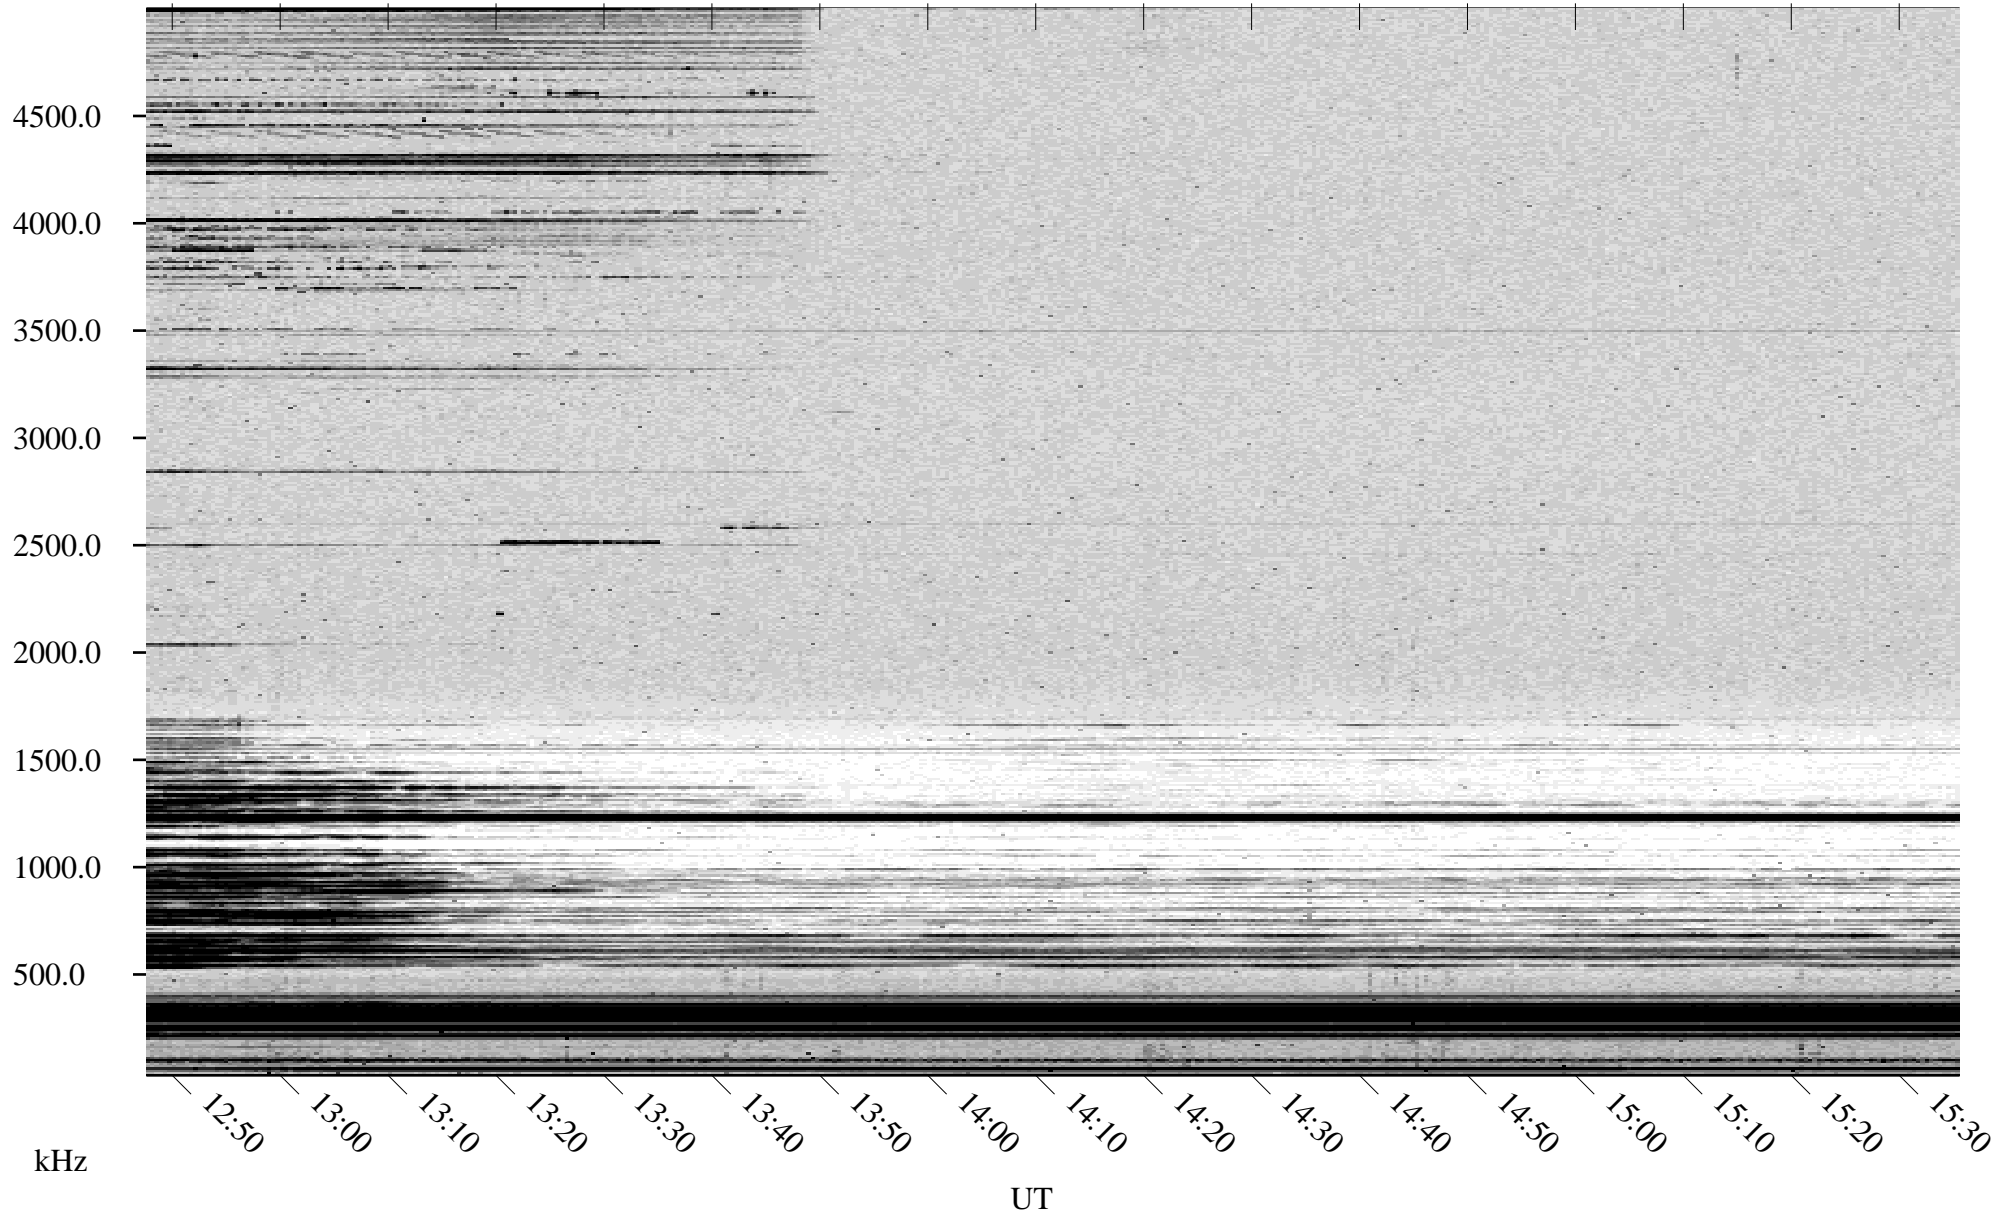

# 10/31/2001 Churchill, Manitoba

Linear Scale    Black = 161    White = 15

ch01303l.r00m max\_12

Page 6

# 10/31/2001 Churchill, Manitoba

Linear Scale    Black = 161    White = 15

ch01303l.r00m max\_12

Page 7

# 10/31/2001 Churchill, Manitoba

Linear Scale    Black = 161    White = 15

ch01303l.r00m max\_12