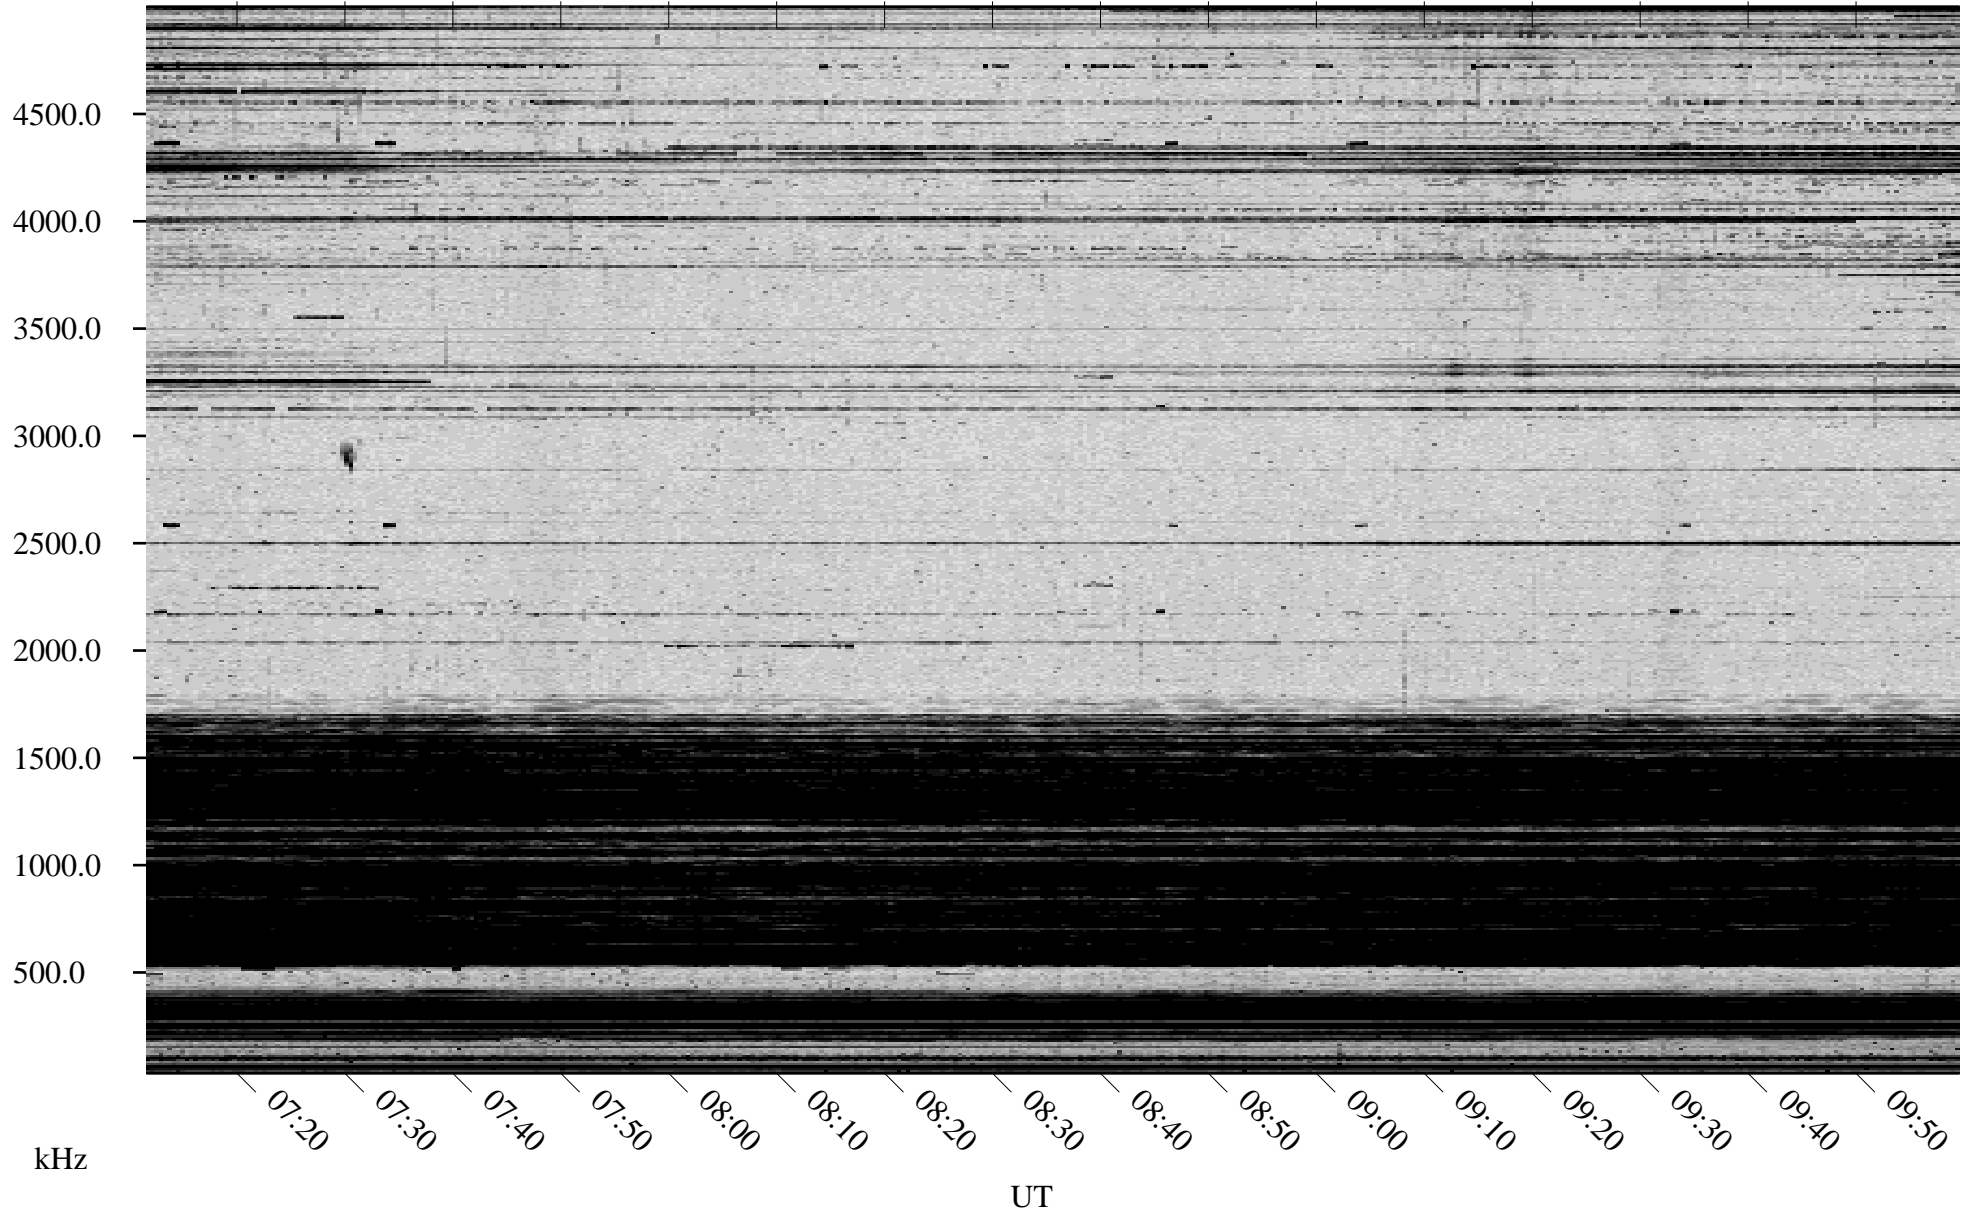

# 10/31/2001 Churchill, Manitoba

Linear Scale    Black = 161    White = 15

ch01303l.r00m max\_12

Page 3

# 10/31/2001 Churchill, Manitoba

Linear Scale    Black = 161    White = 15

ch01303l.r00m max\_12

Page 4

# 10/31/2001 Churchill, Manitoba

Linear Scale    Black = 161    White = 15

ch01303l.r00m max\_12

Page 5

# 10/31/2001 Churchill, Manitoba

Linear Scale    Black = 161    White = 15

ch01303l.r00m max\_12

Page 6