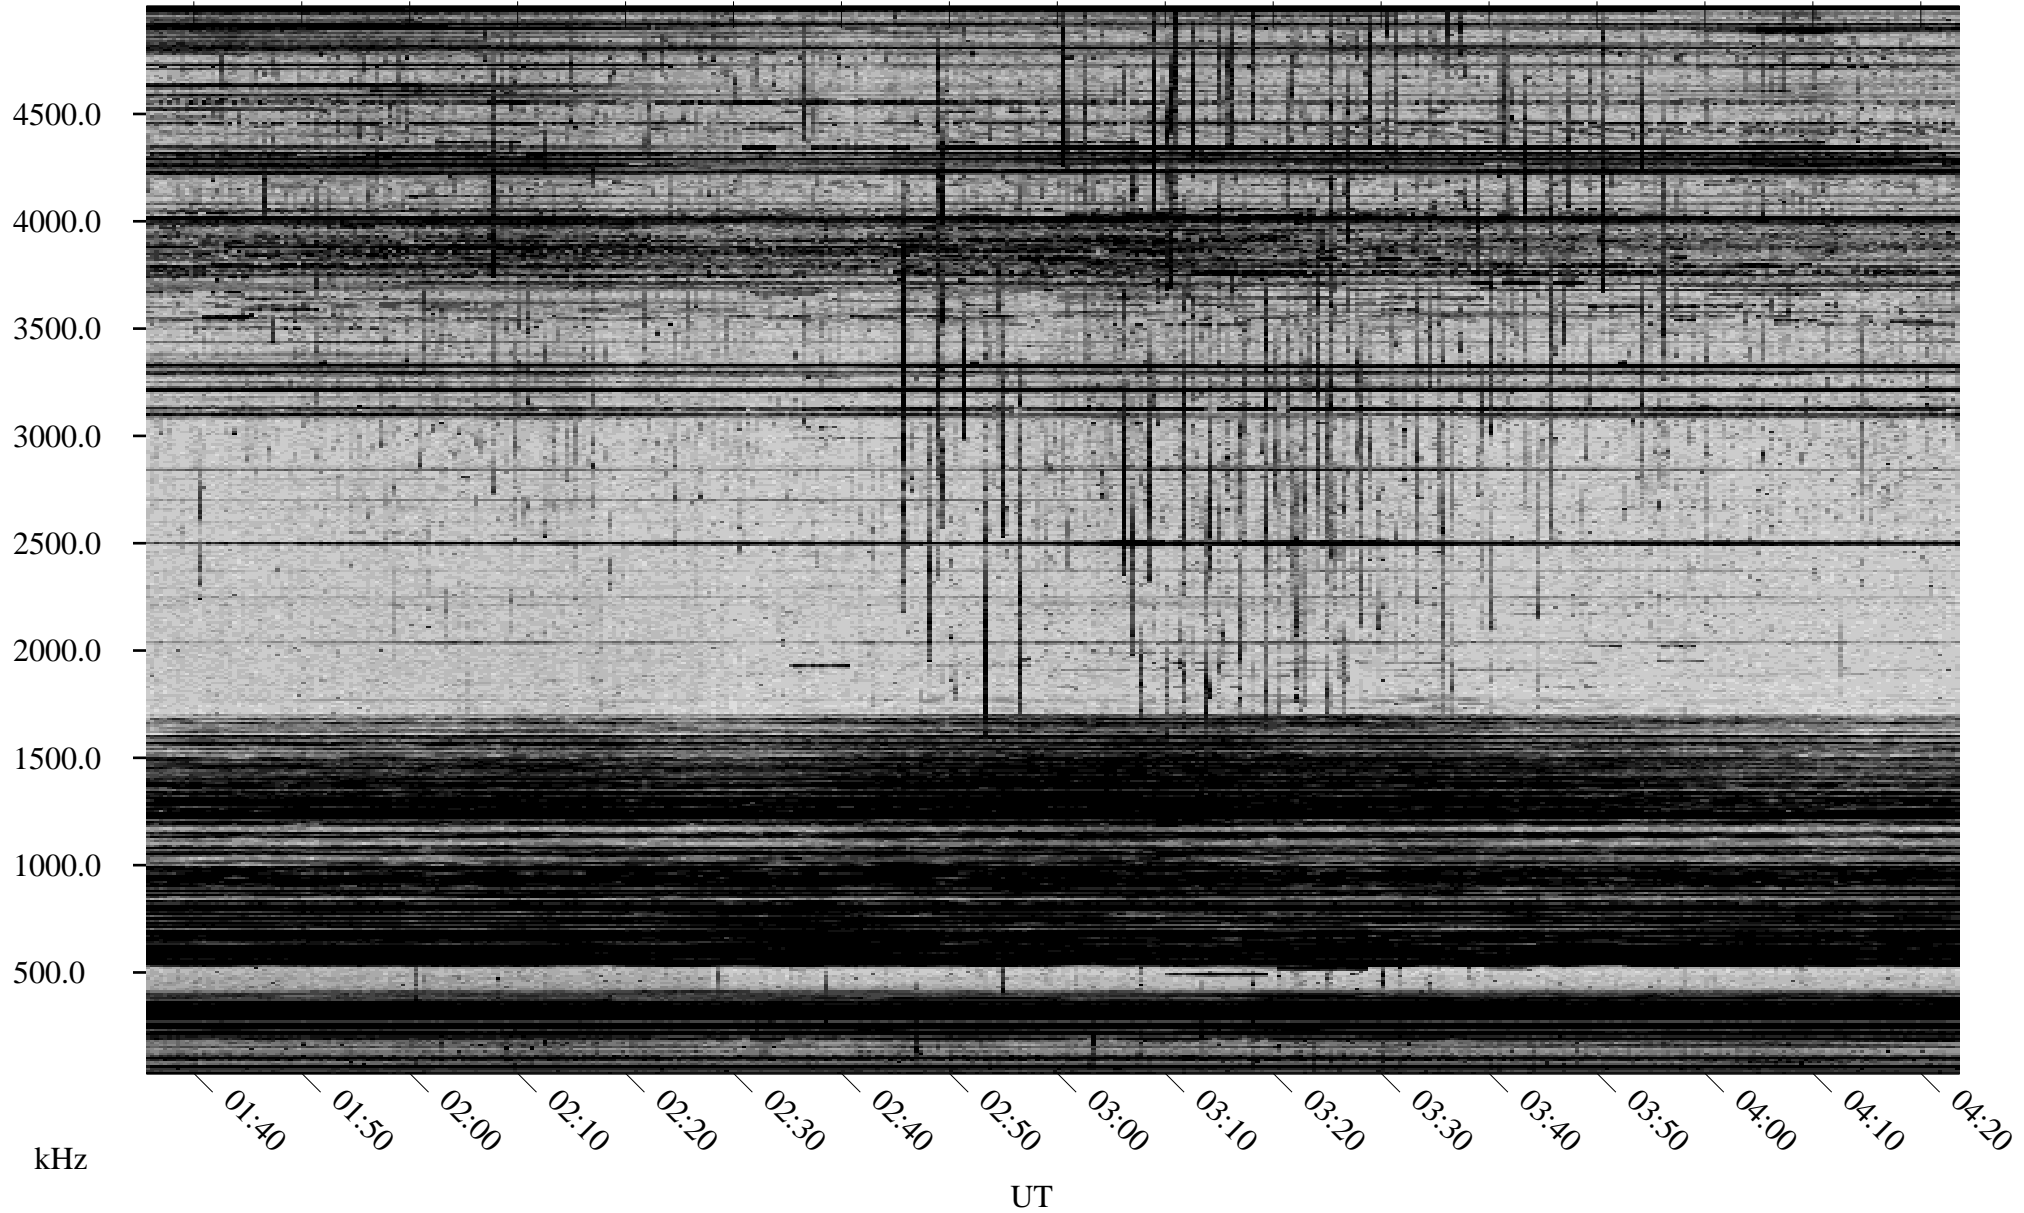

# 10/30/2001 Churchill, Manitoba

Linear Scale Black = 161 White = 15

ch01303l.r00m max\_12

Page 1

# 10/30/2001 Churchill, Manitoba

Linear Scale    Black = 161    White = 15

ch01303l.r00m max\_12

Page 2

# 10/31/2001 Churchill, Manitoba

Linear Scale    Black = 161    White = 15

ch01303l.r00m max\_12

Page 3

# 10/31/2001 Churchill, Manitoba

Linear Scale    Black = 161    White = 15

ch01303l.r00m max\_12

Page 4