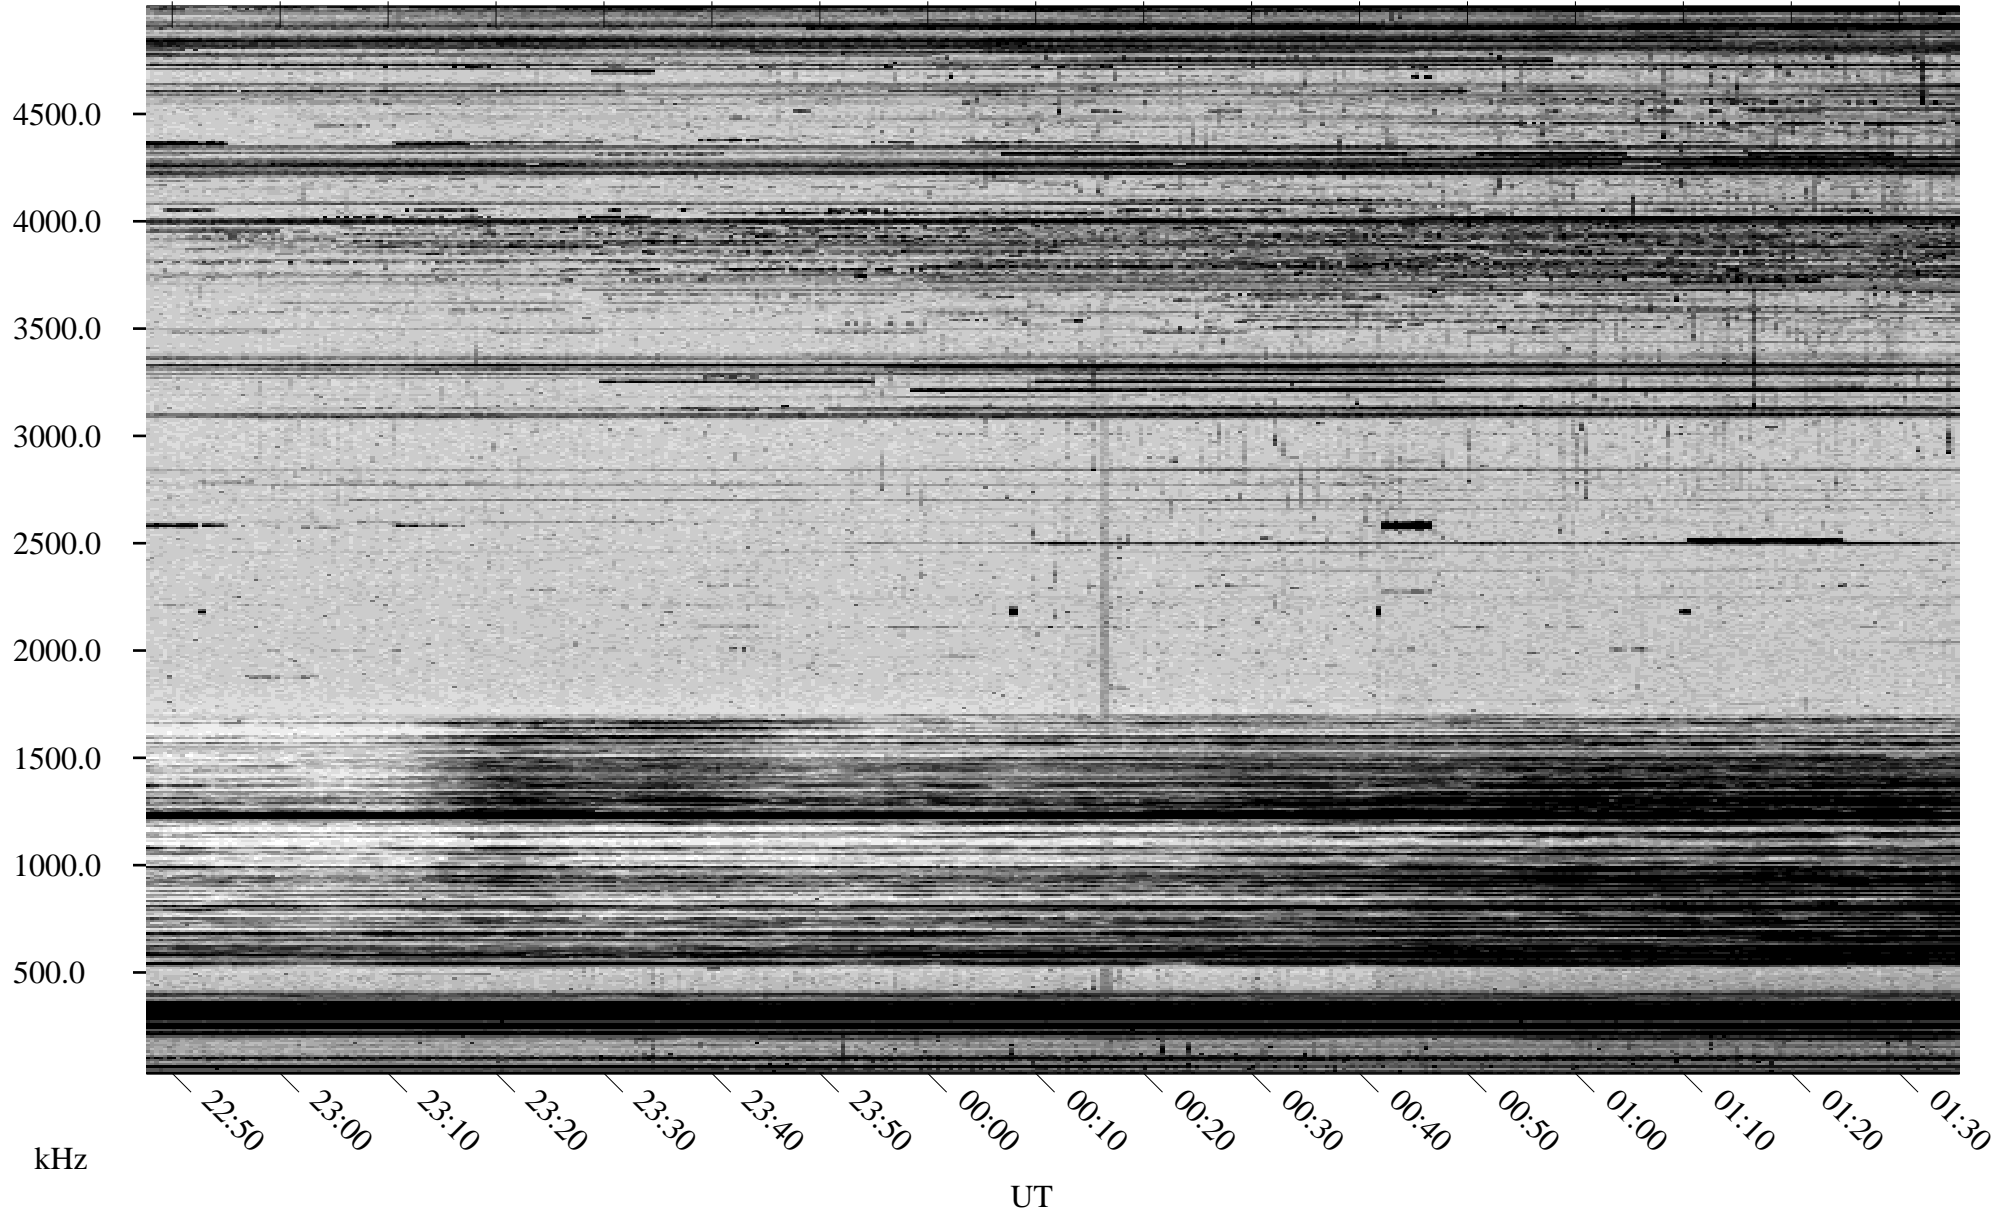

# 10/30/2001 Churchill, Manitoba

Linear Scale Black = 161 White = 15

ch01303l.r00m max\_12

Page 1

# 10/30/2001 Churchill, Manitoba

Linear Scale    Black = 161    White = 15

ch01303l.r00m max\_12

Page 2

# 10/31/2001 Churchill, Manitoba

Linear Scale    Black = 161    White = 15

ch01303l.r00m max\_12

Page 3

# 10/31/2001 Churchill, Manitoba

Linear Scale    Black = 161    White = 15

ch01303l.r00m max\_12

Page 4