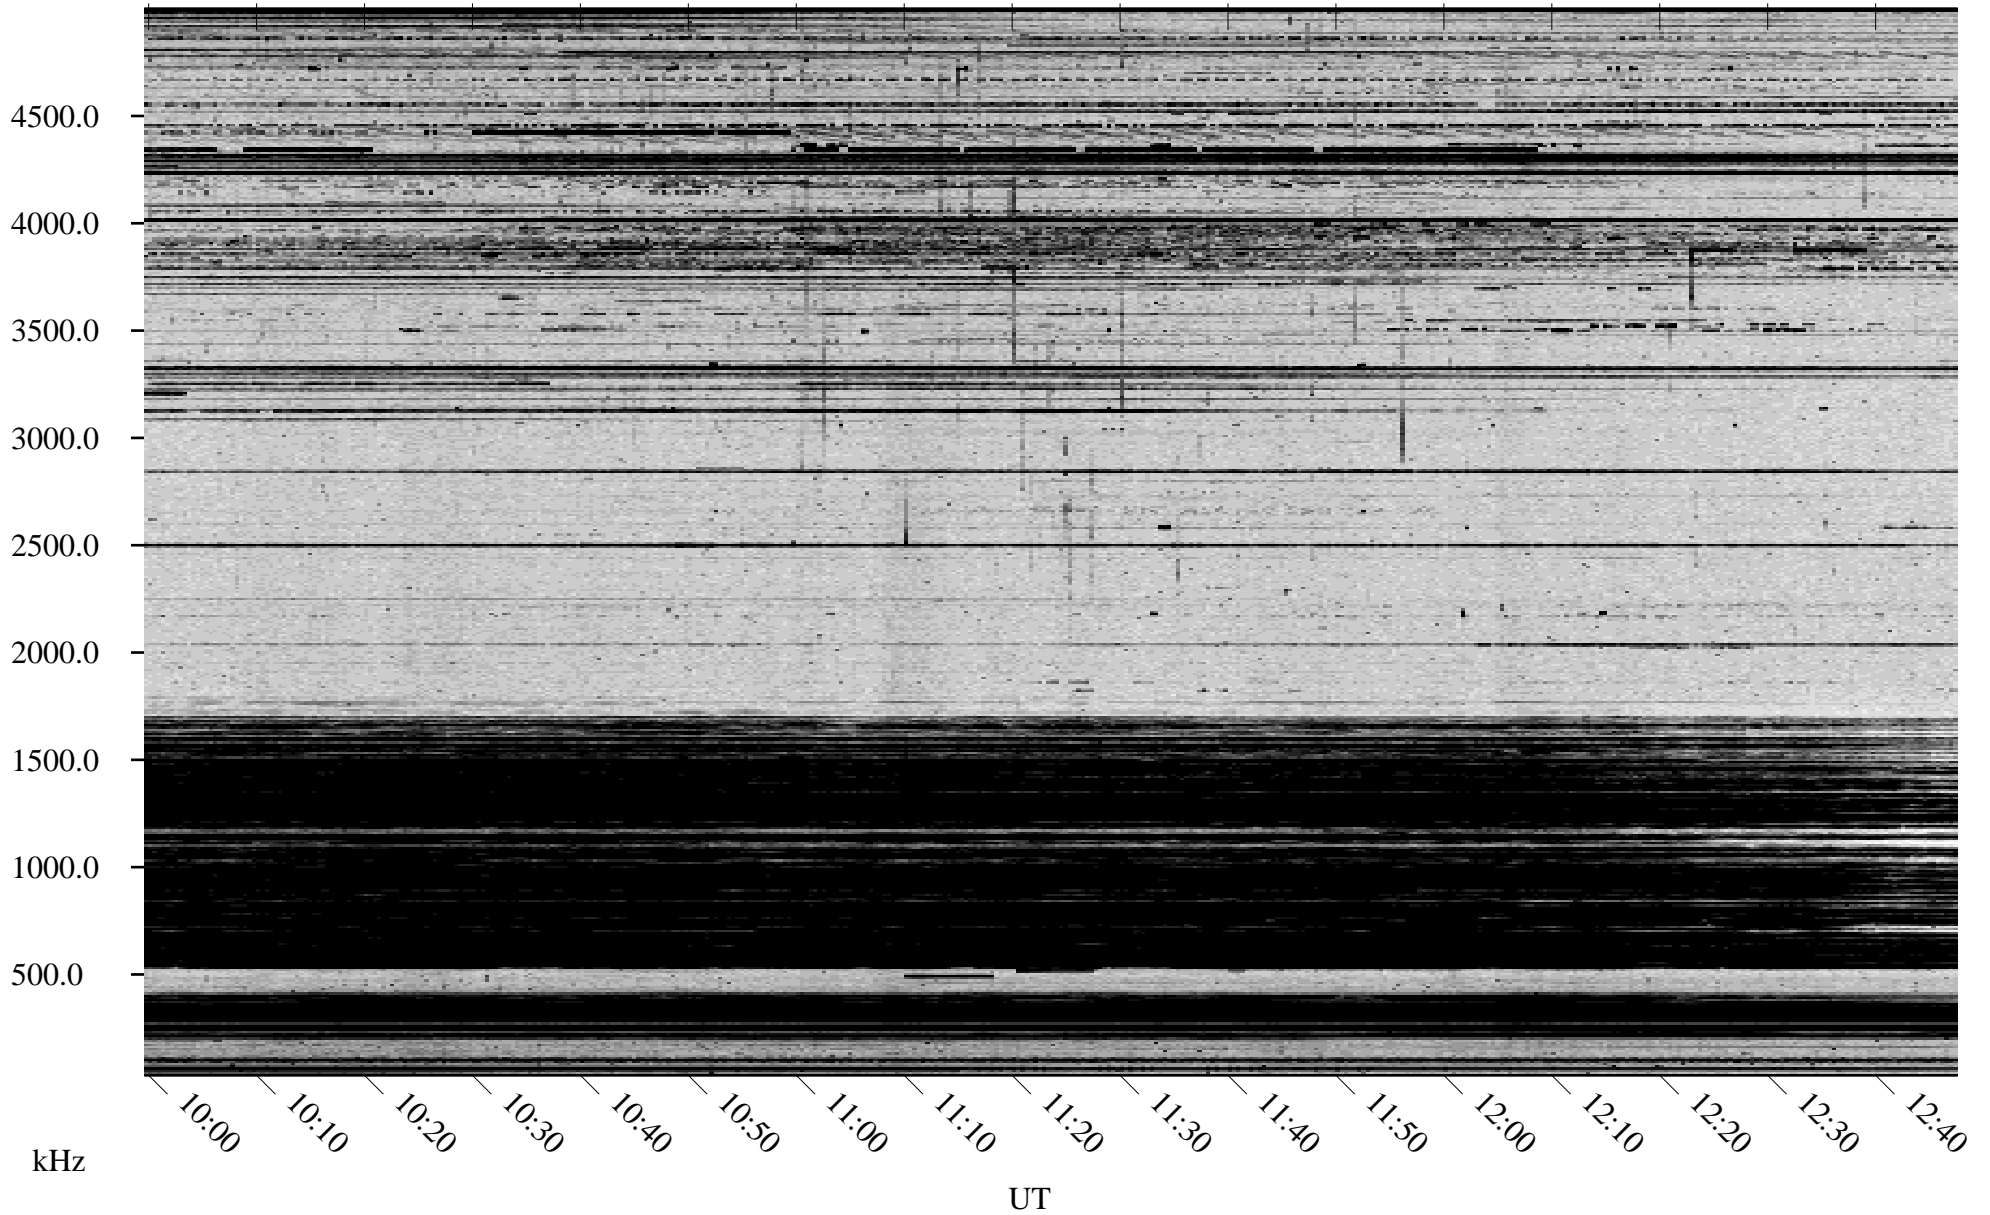

# 10/31/2001 Churchill, Manitoba

Linear Scale    Black = 161    White = 15

ch01303l.r00m max\_12

Page 4

# 10/31/2001 Churchill, Manitoba

Linear Scale    Black = 161    White = 15

ch01303l.r00m max\_12

Page 5

# 10/31/2001 Churchill, Manitoba

Linear Scale    Black = 161    White = 15

ch01303l.r00m max\_12

Page 6

# 10/31/2001 Churchill, Manitoba

Linear Scale    Black = 161    White = 15

ch01303l.r00m max\_12

Page 7