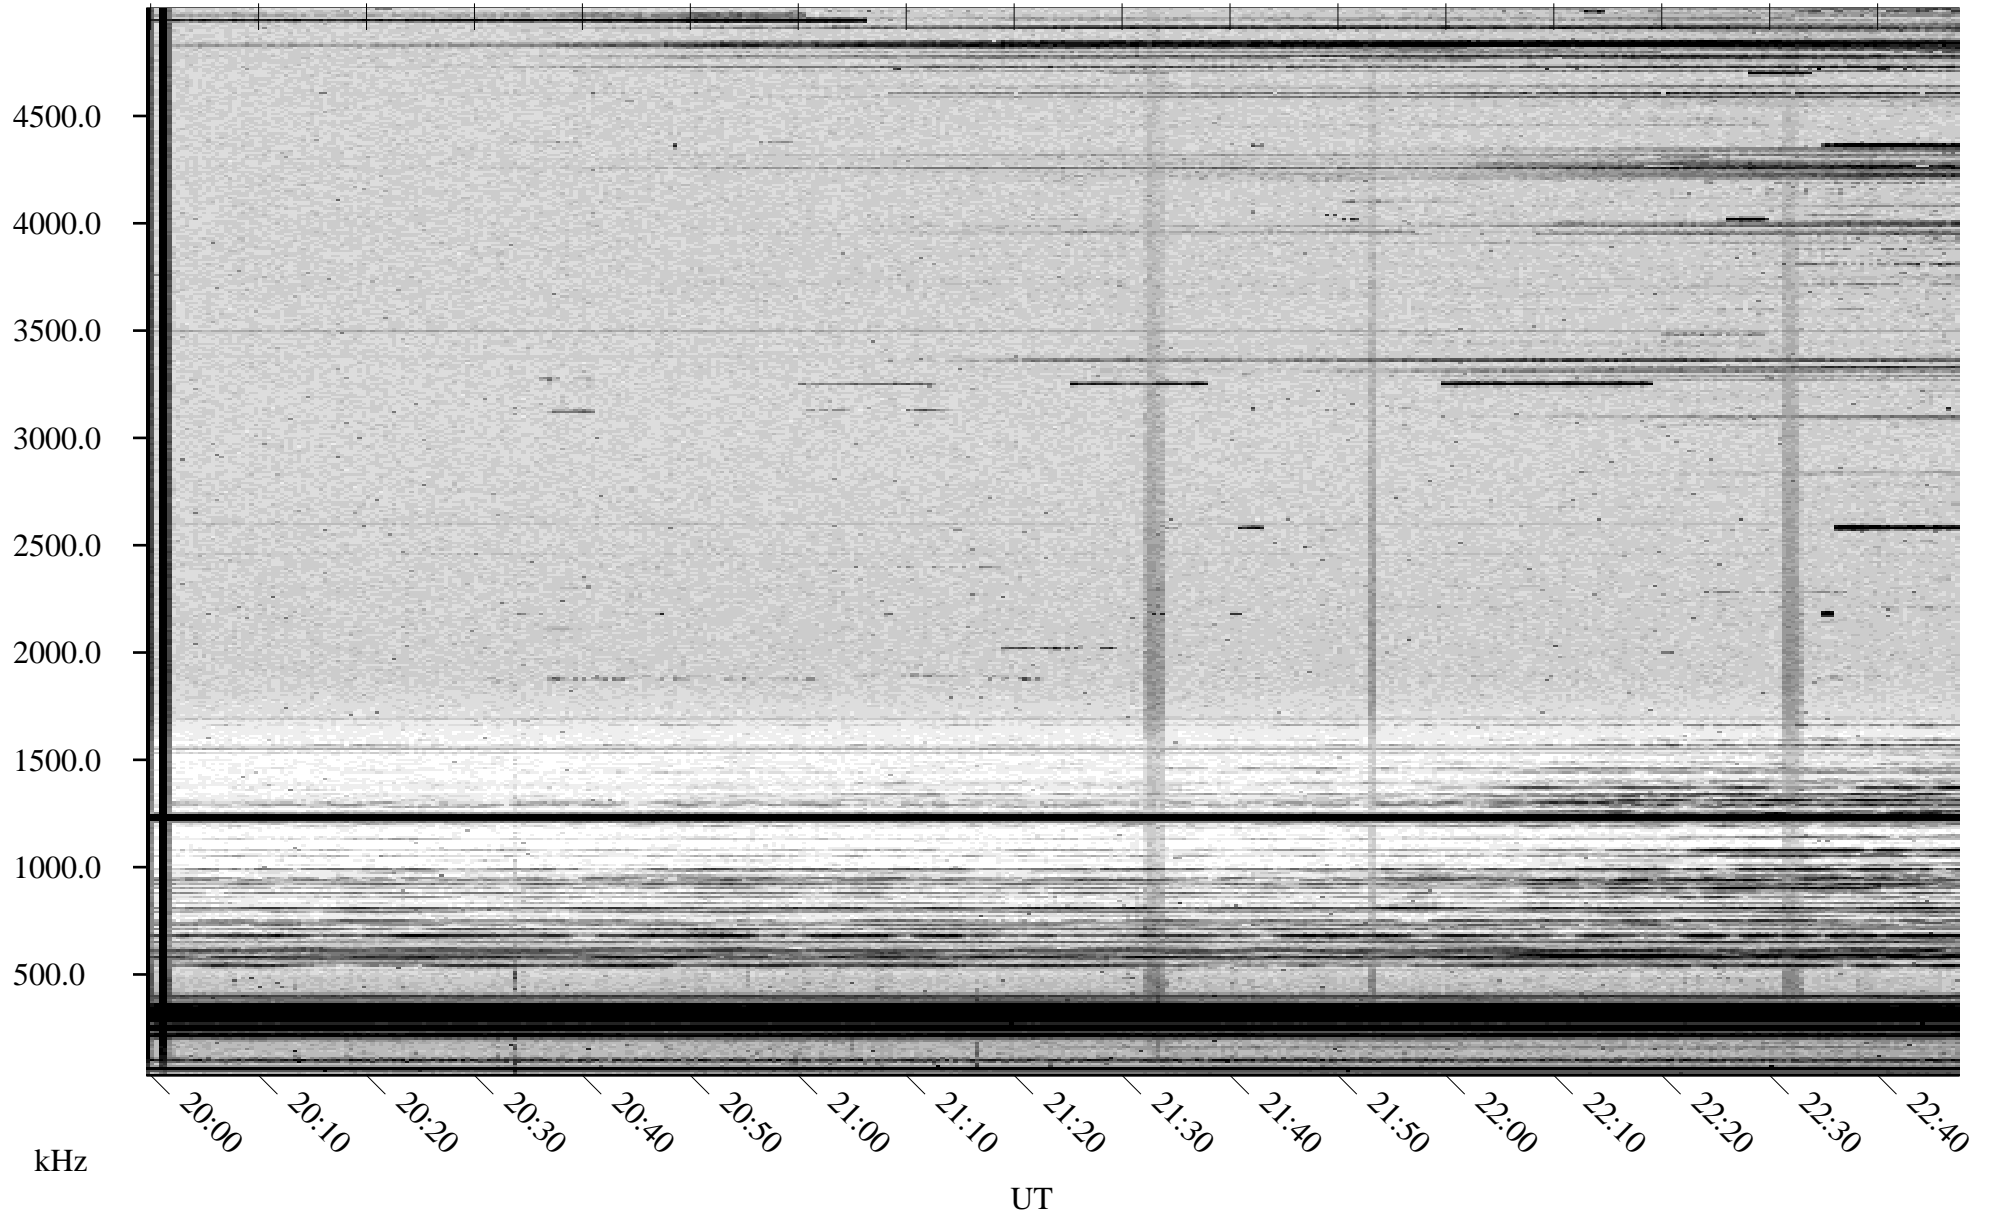

# 10/30/2001 Churchill, Manitoba

Linear Scale Black = 161 White = 15

ch01303l.r00m max\_12

Page 1

# 10/30/2001 Churchill, Manitoba

Linear Scale    Black = 161    White = 15

ch01303l.r00m max\_12

Page 2

# 10/31/2001 Churchill, Manitoba

Linear Scale    Black = 161    White = 15

ch01303l.r00m max\_12

Page 3

# 10/31/2001 Churchill, Manitoba

Linear Scale    Black = 161    White = 15

ch01303l.r00m max\_12

Page 4