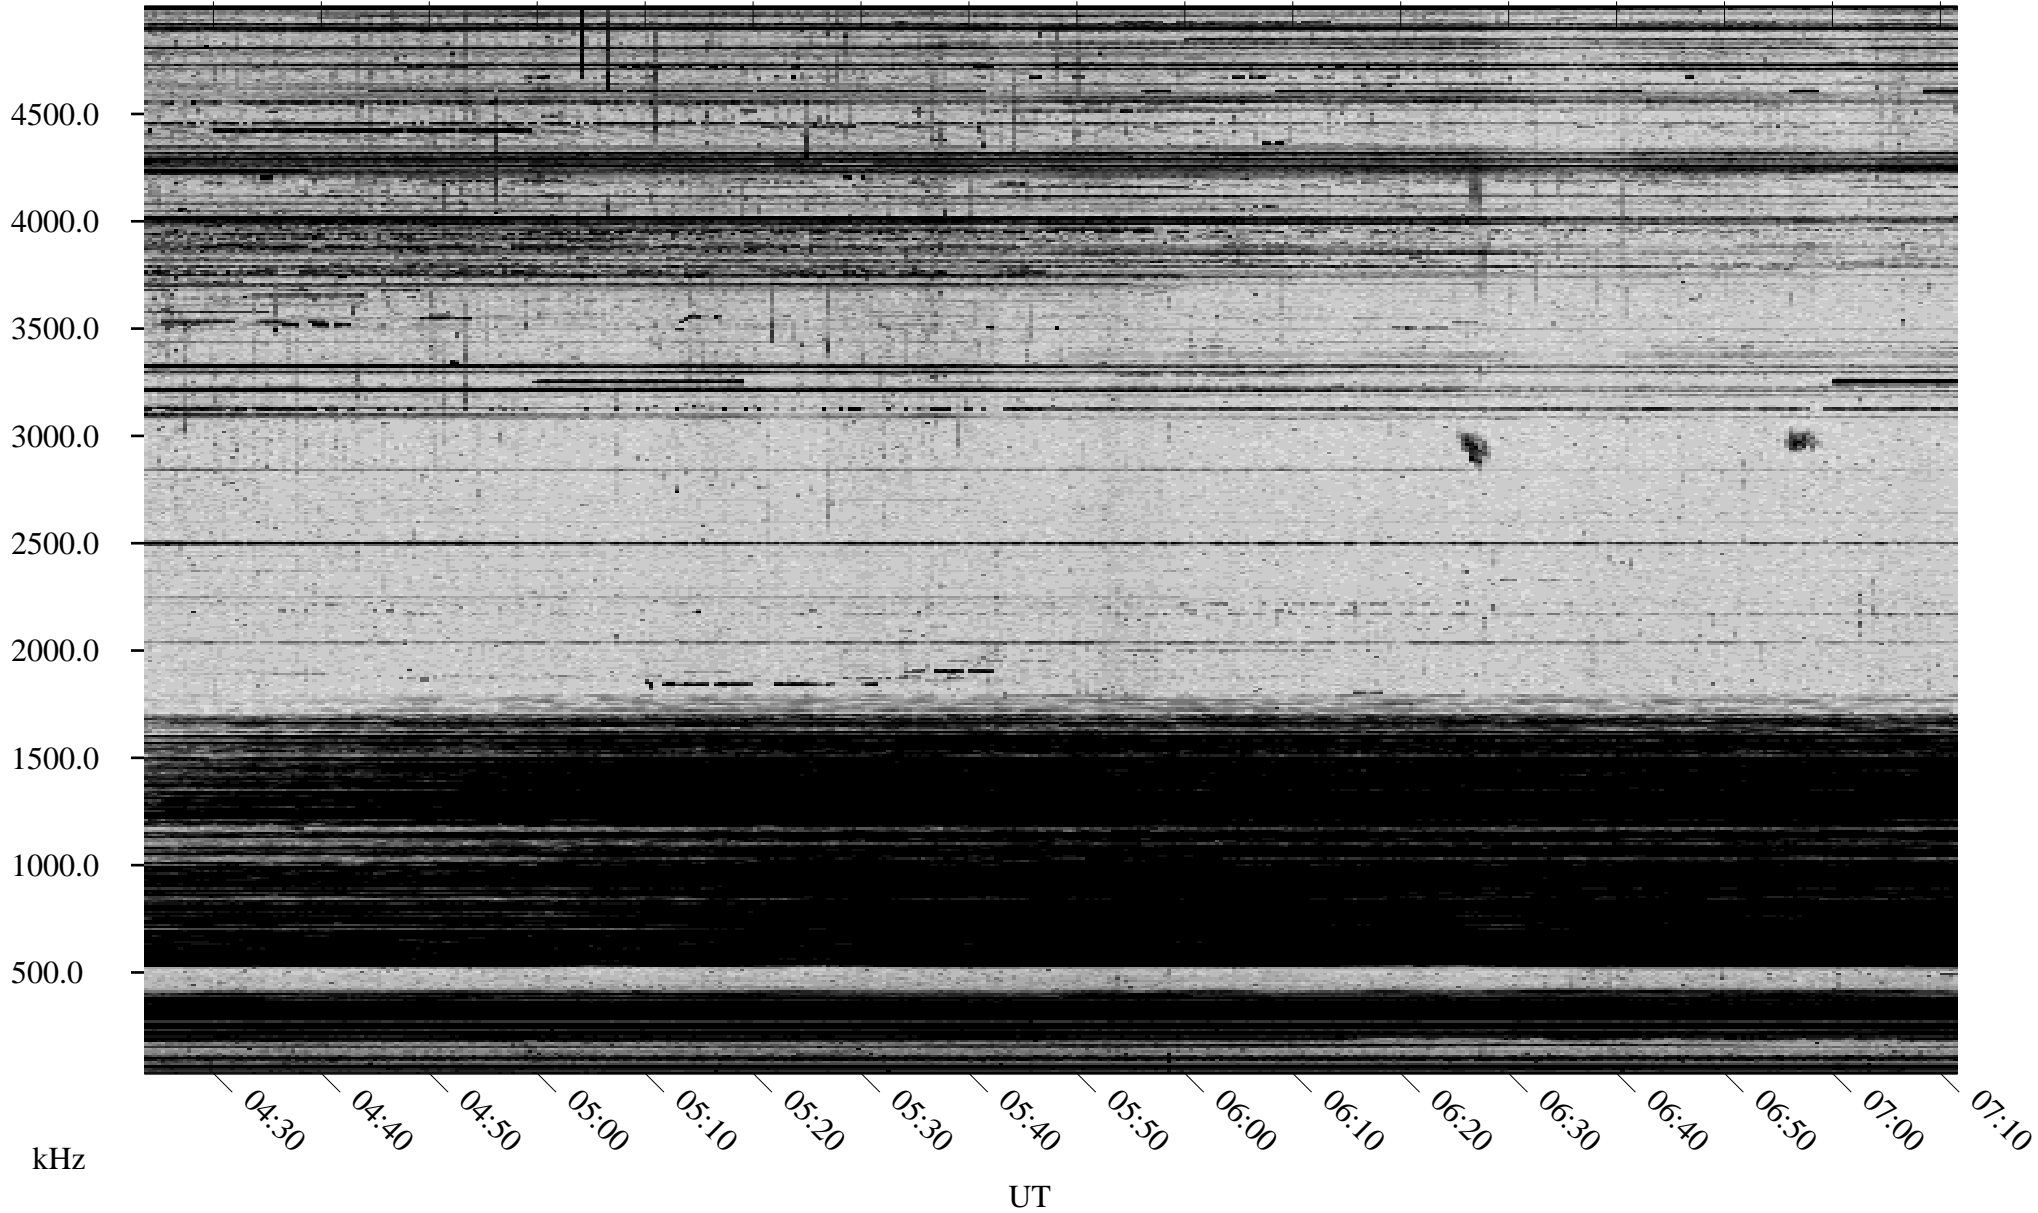

# 10/30/2001 Churchill, Manitoba

Linear Scale Black = 161 White = 15

ch01303l.r00m max\_12

Page 1

# 10/30/2001 Churchill, Manitoba

Linear Scale    Black = 161    White = 15

ch01303l.r00m max\_12

Page 2

# 10/31/2001 Churchill, Manitoba

Linear Scale    Black = 161    White = 15

ch01303l.r00m max\_12

Page 3

# 10/31/2001 Churchill, Manitoba

Linear Scale    Black = 161    White = 15

ch01303l.r00m max\_12

Page 4