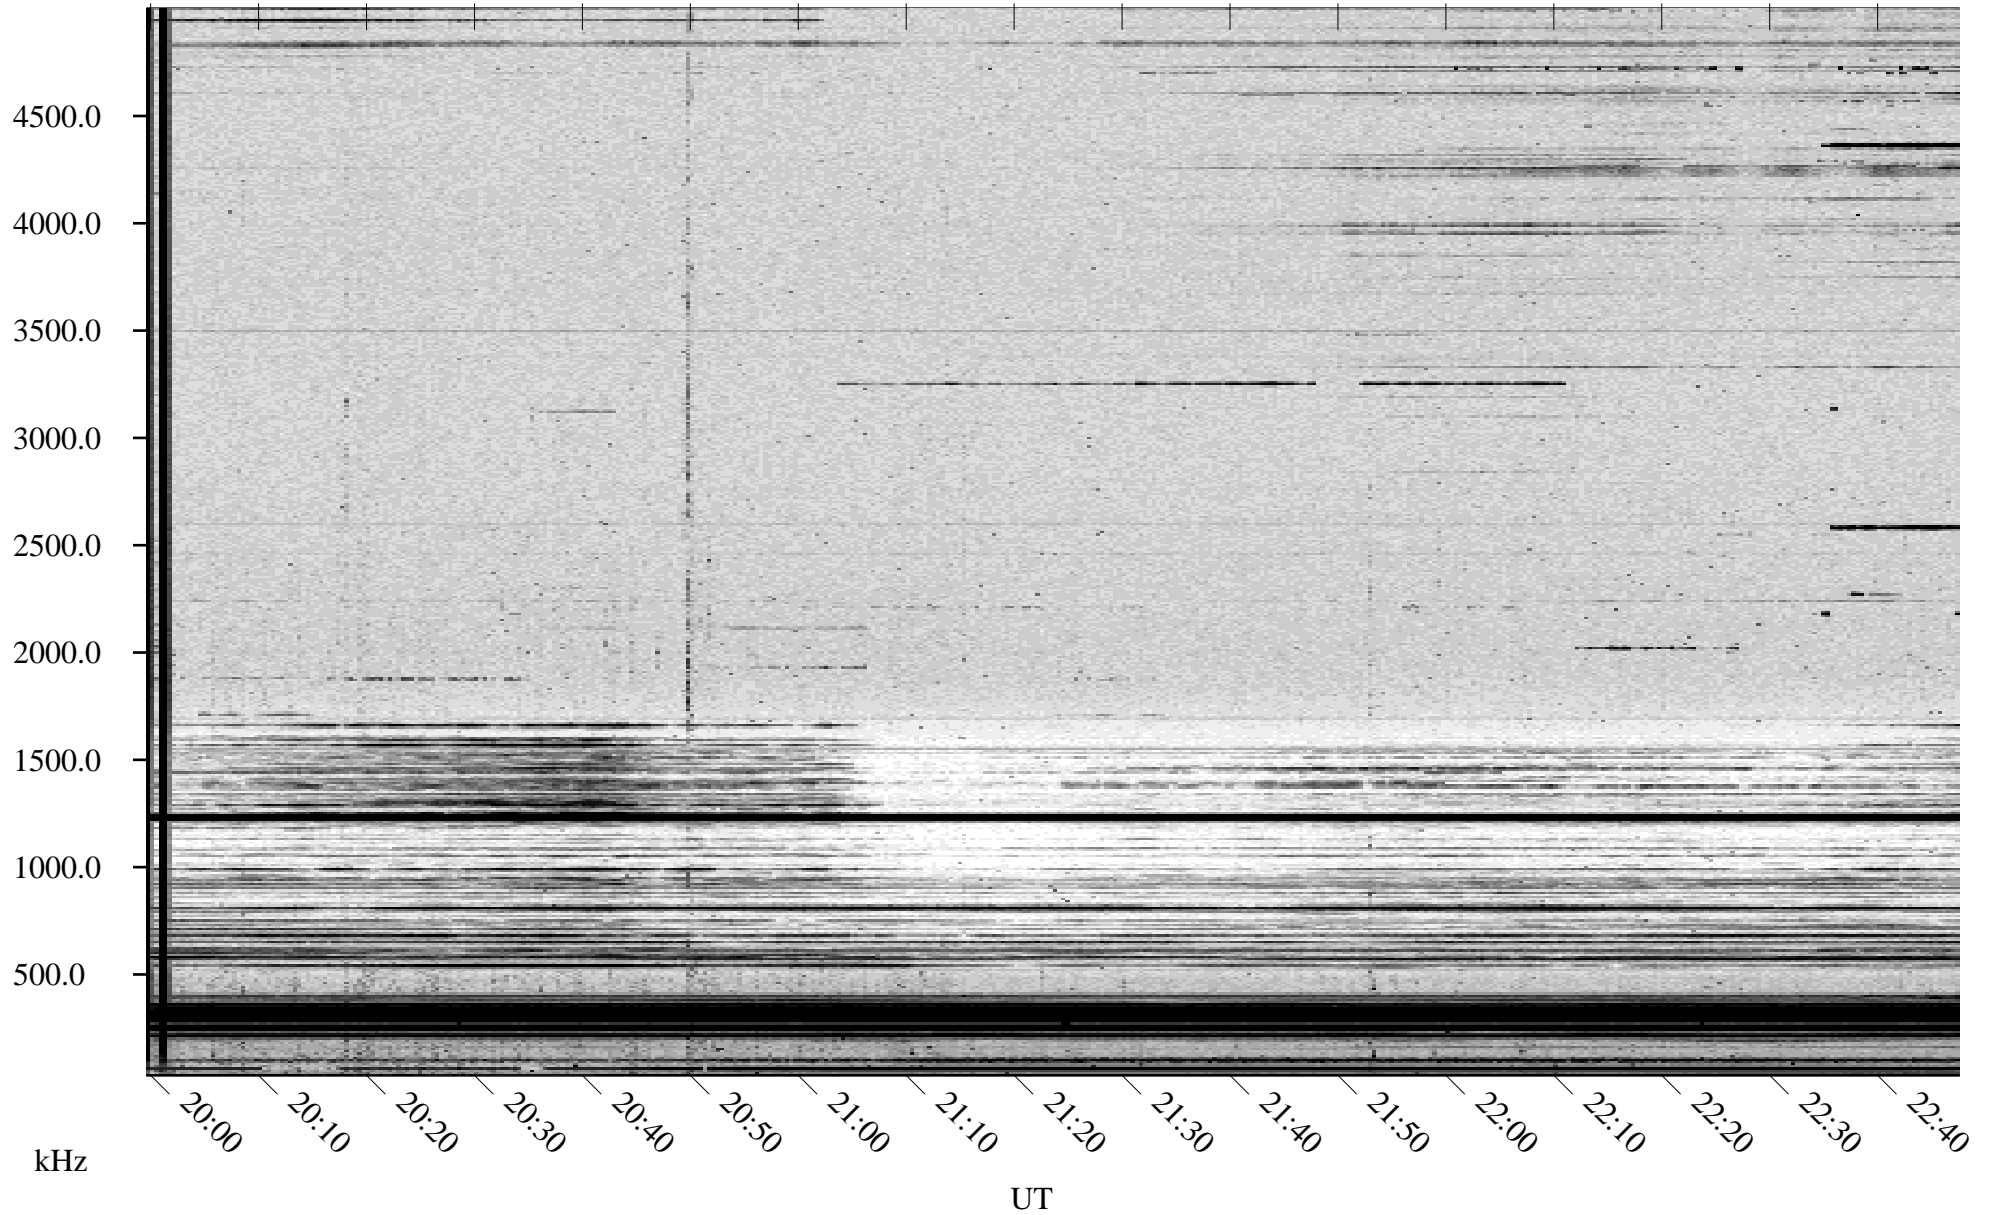

# 10/31/2001 Churchill, Manitoba

Linear Scale    Black = 161    White = 15

ch01304l.r00m max\_12

Page 1

# 10/31/2001 Churchill, Manitoba

Linear Scale    Black = 161    White = 15

ch01304l.r00m max\_12

Page 2

# 11/01/2001 Churchill, Manitoba

Linear Scale    Black = 161    White = 15

ch01304l.r00m max\_12

Page 3

# 11/01/2001 Churchill, Manitoba

Linear Scale    Black = 161    White = 15

ch01304l.r00m max\_12

Page 4