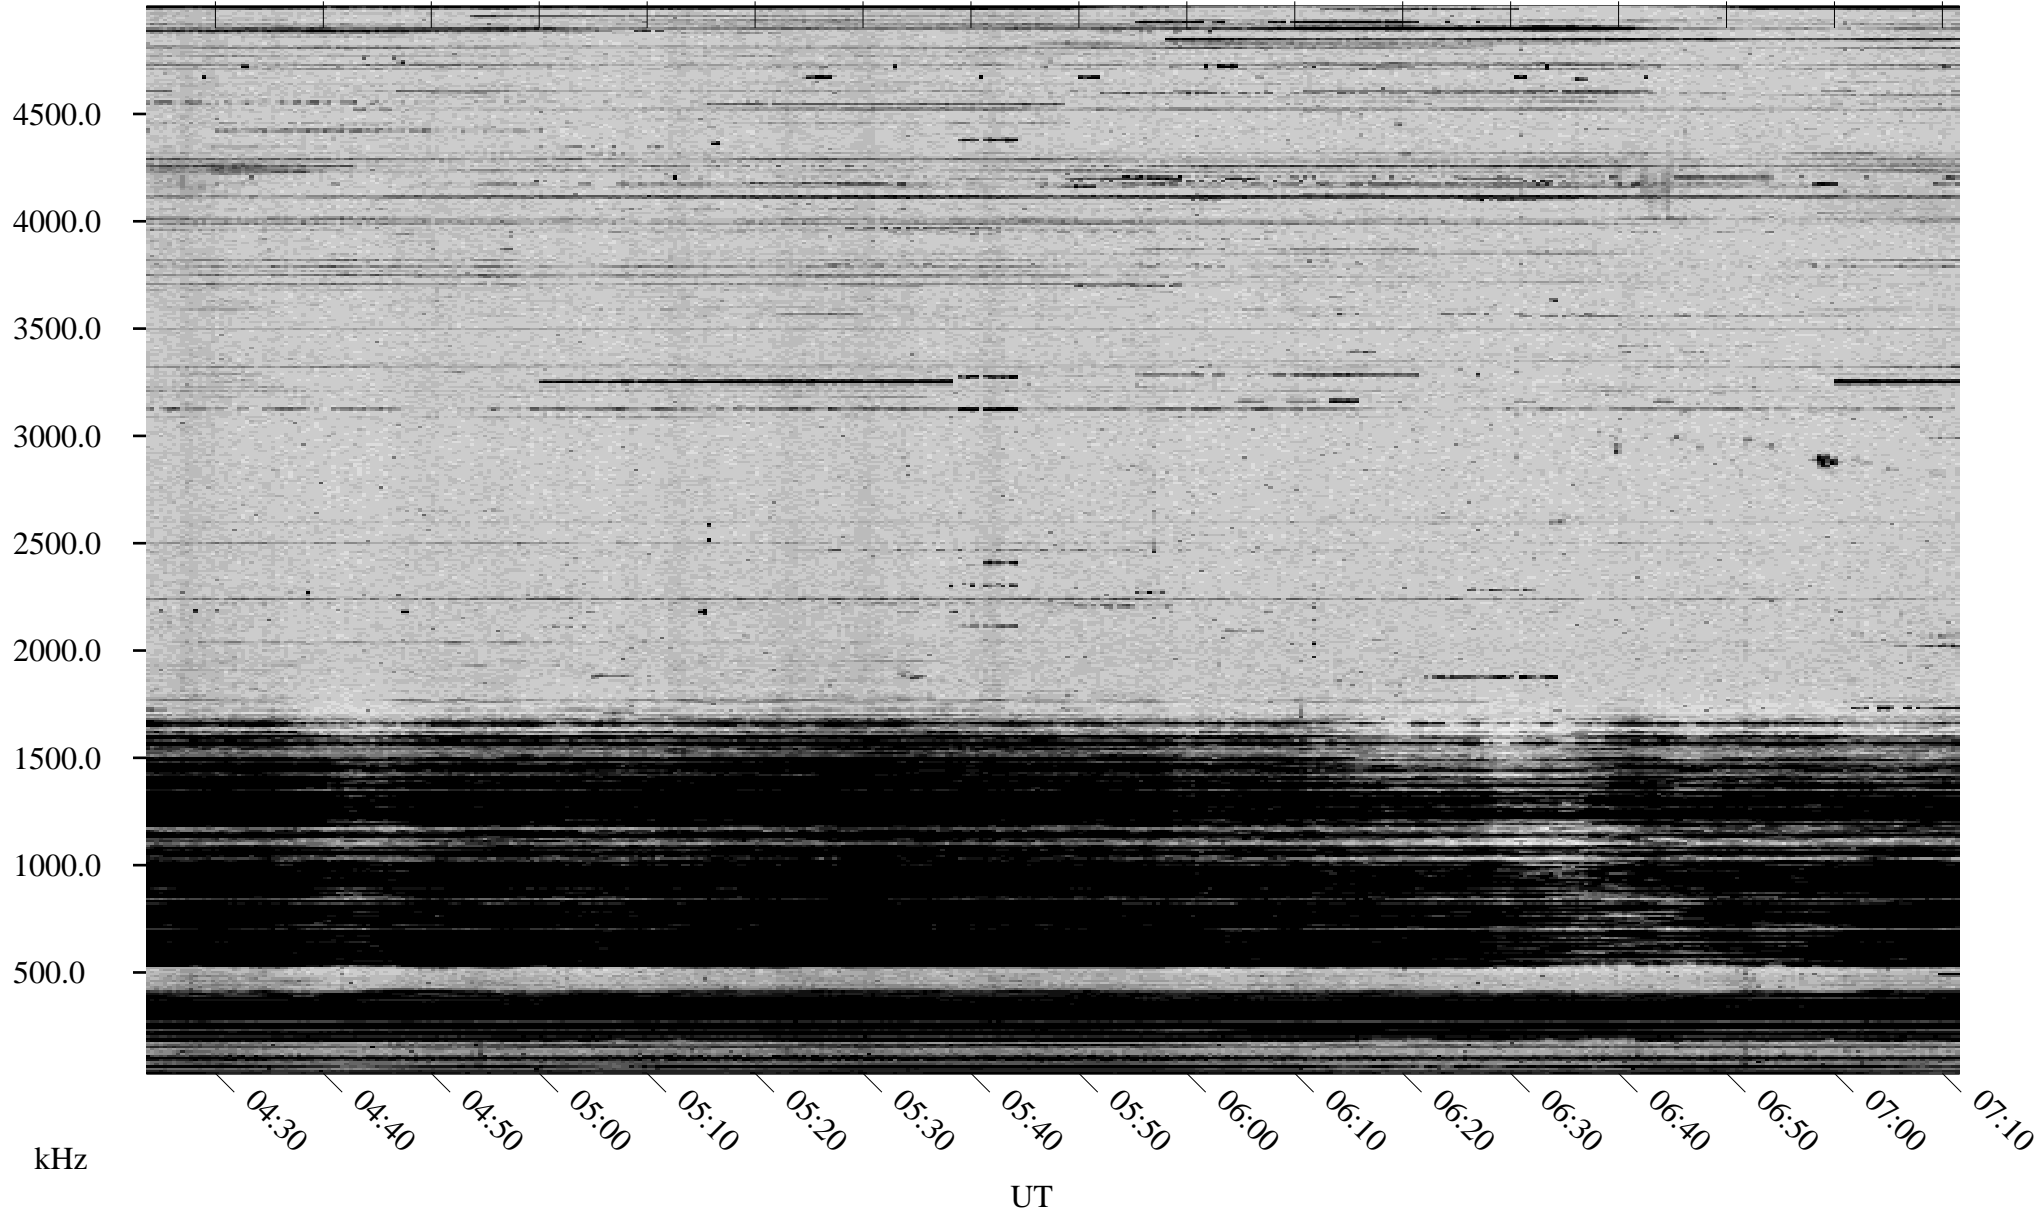

# 10/31/2001 Churchill, Manitoba

Linear Scale    Black = 161    White = 15

ch01304l.r00m max\_12

Page 1

# 10/31/2001 Churchill, Manitoba

Linear Scale    Black = 161    White = 15

ch01304l.r00m max\_12

Page 2

# 11/01/2001 Churchill, Manitoba

Linear Scale    Black = 161    White = 15

ch01304l.r00m max\_12

Page 3

# 11/01/2001 Churchill, Manitoba

Linear Scale    Black = 161    White = 15

ch01304l.r00m max\_12

Page 4