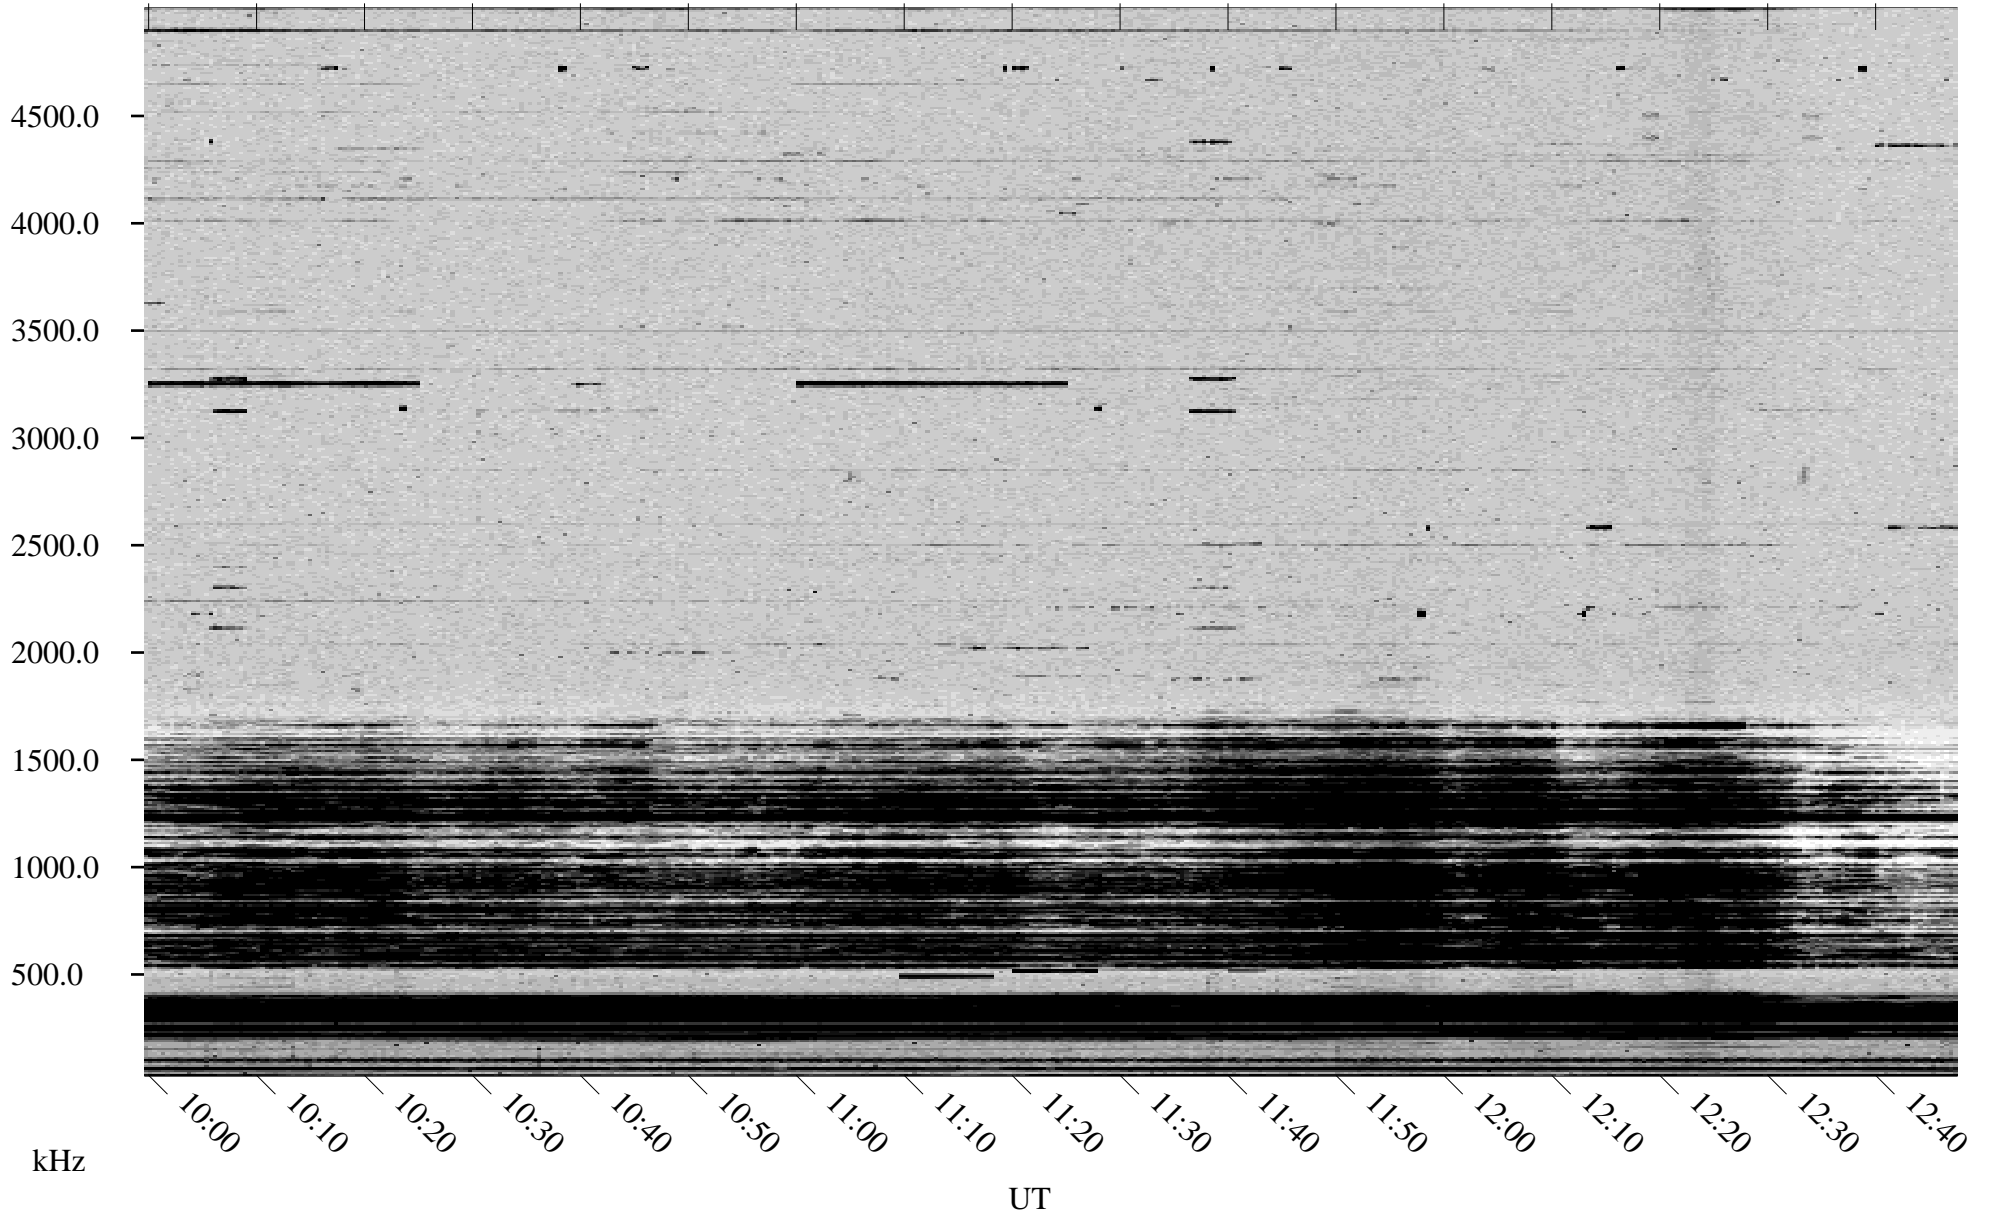

# 11/01/2001 Churchill, Manitoba

Linear Scale    Black = 161    White = 15

ch01304l.r00m max\_12

Page 4

# 11/01/2001 Churchill, Manitoba

Linear Scale    Black = 161    White = 15

ch01304l.r00m max\_12

Page 5

# 11/01/2001 Churchill, Manitoba

Linear Scale    Black = 161    White = 15

ch01304l.r00m max\_12

Page 6

# 11/01/2001 Churchill, Manitoba

Linear Scale    Black = 161    White = 15

ch01304l.r00m max\_12

Page 7