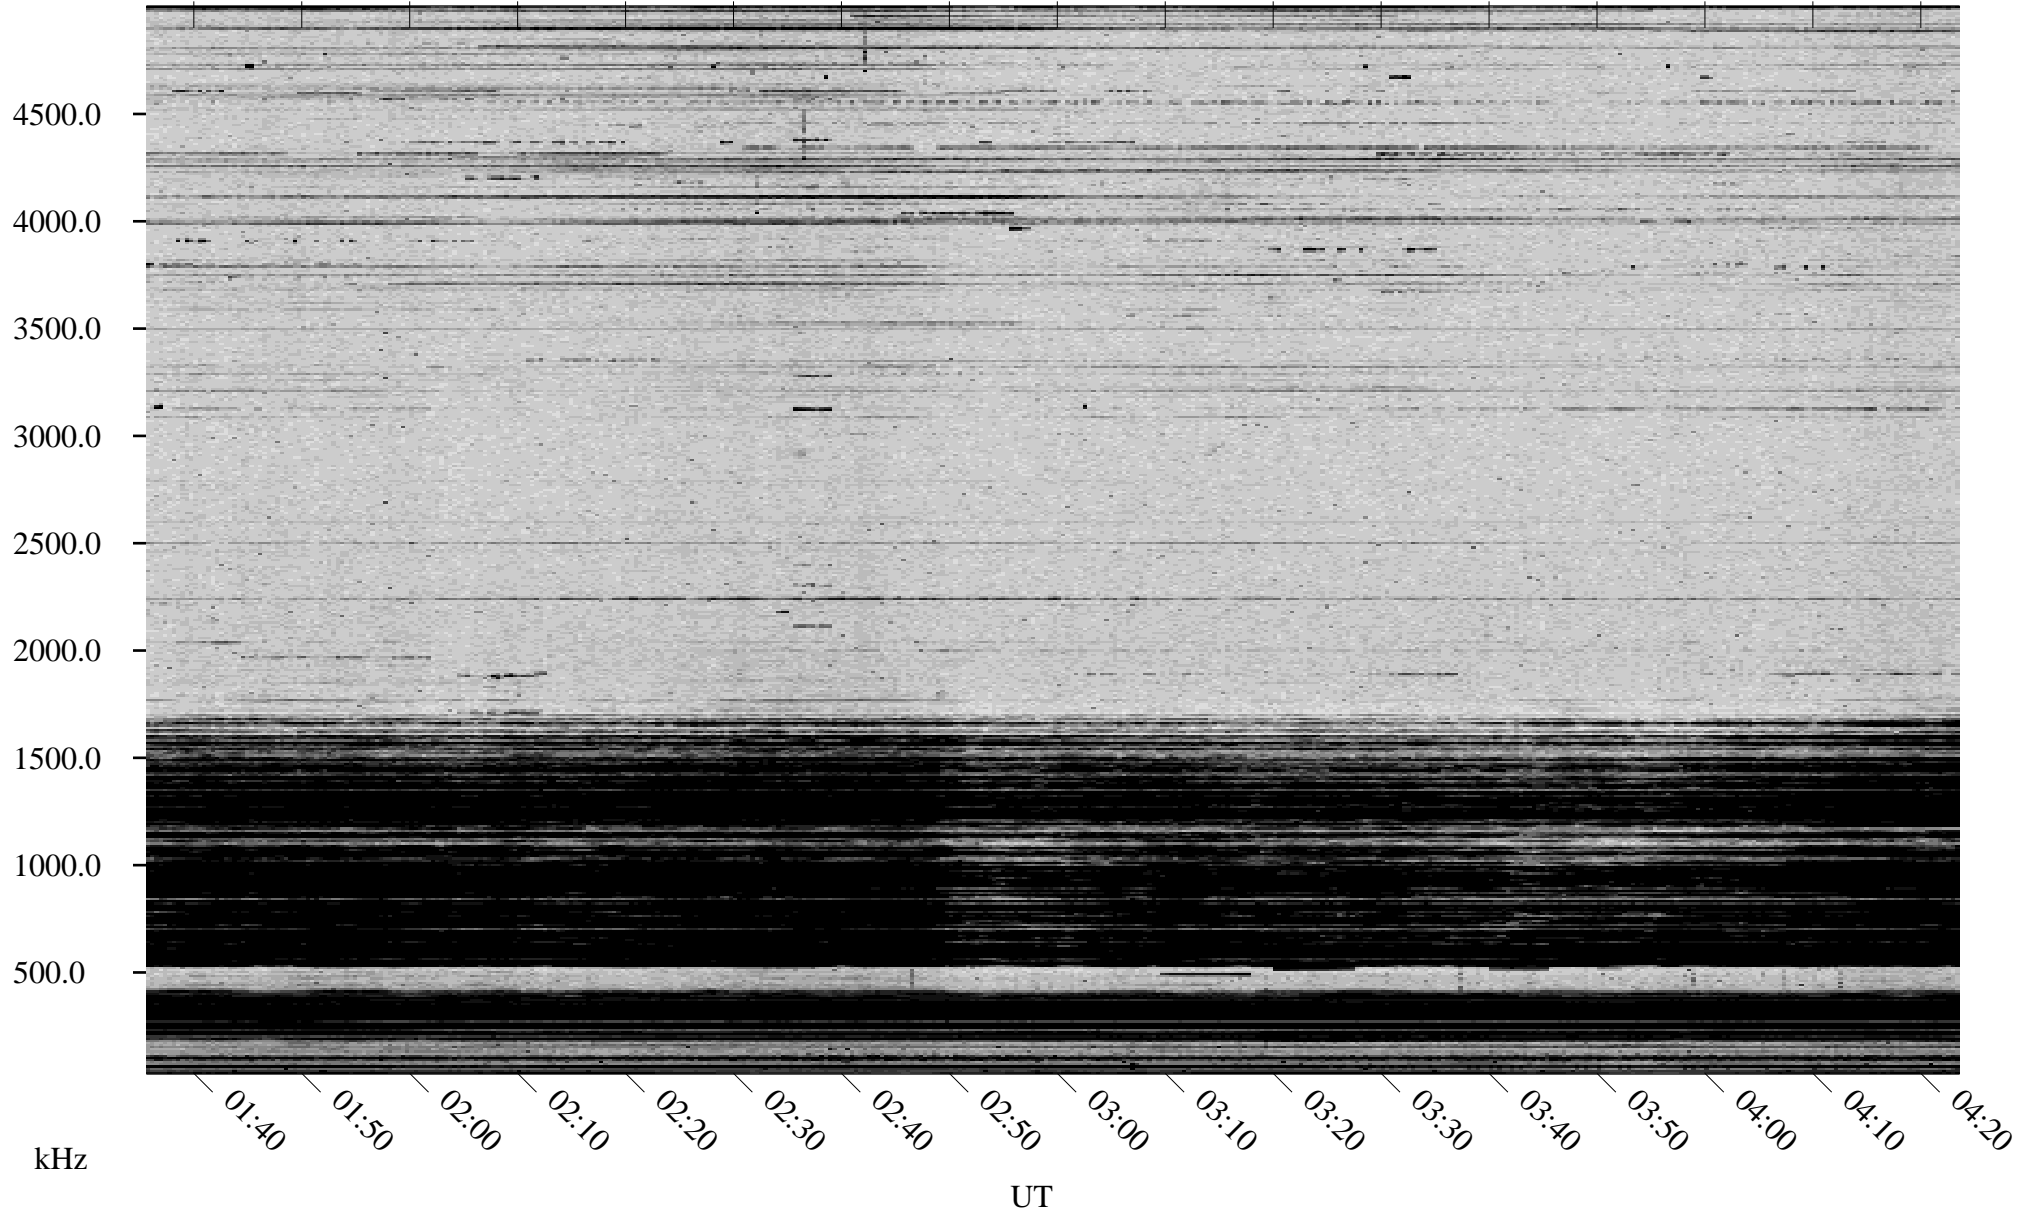

# 10/31/2001 Churchill, Manitoba

Linear Scale    Black = 161    White = 15

ch01304l.r00m max\_12

Page 1

# 10/31/2001 Churchill, Manitoba

Linear Scale    Black = 161    White = 15

ch01304l.r00m max\_12

Page 2

# 11/01/2001 Churchill, Manitoba

Linear Scale    Black = 161    White = 15

ch01304l.r00m max\_12

Page 3

# 11/01/2001 Churchill, Manitoba

Linear Scale    Black = 161    White = 15

ch01304l.r00m max\_12

Page 4