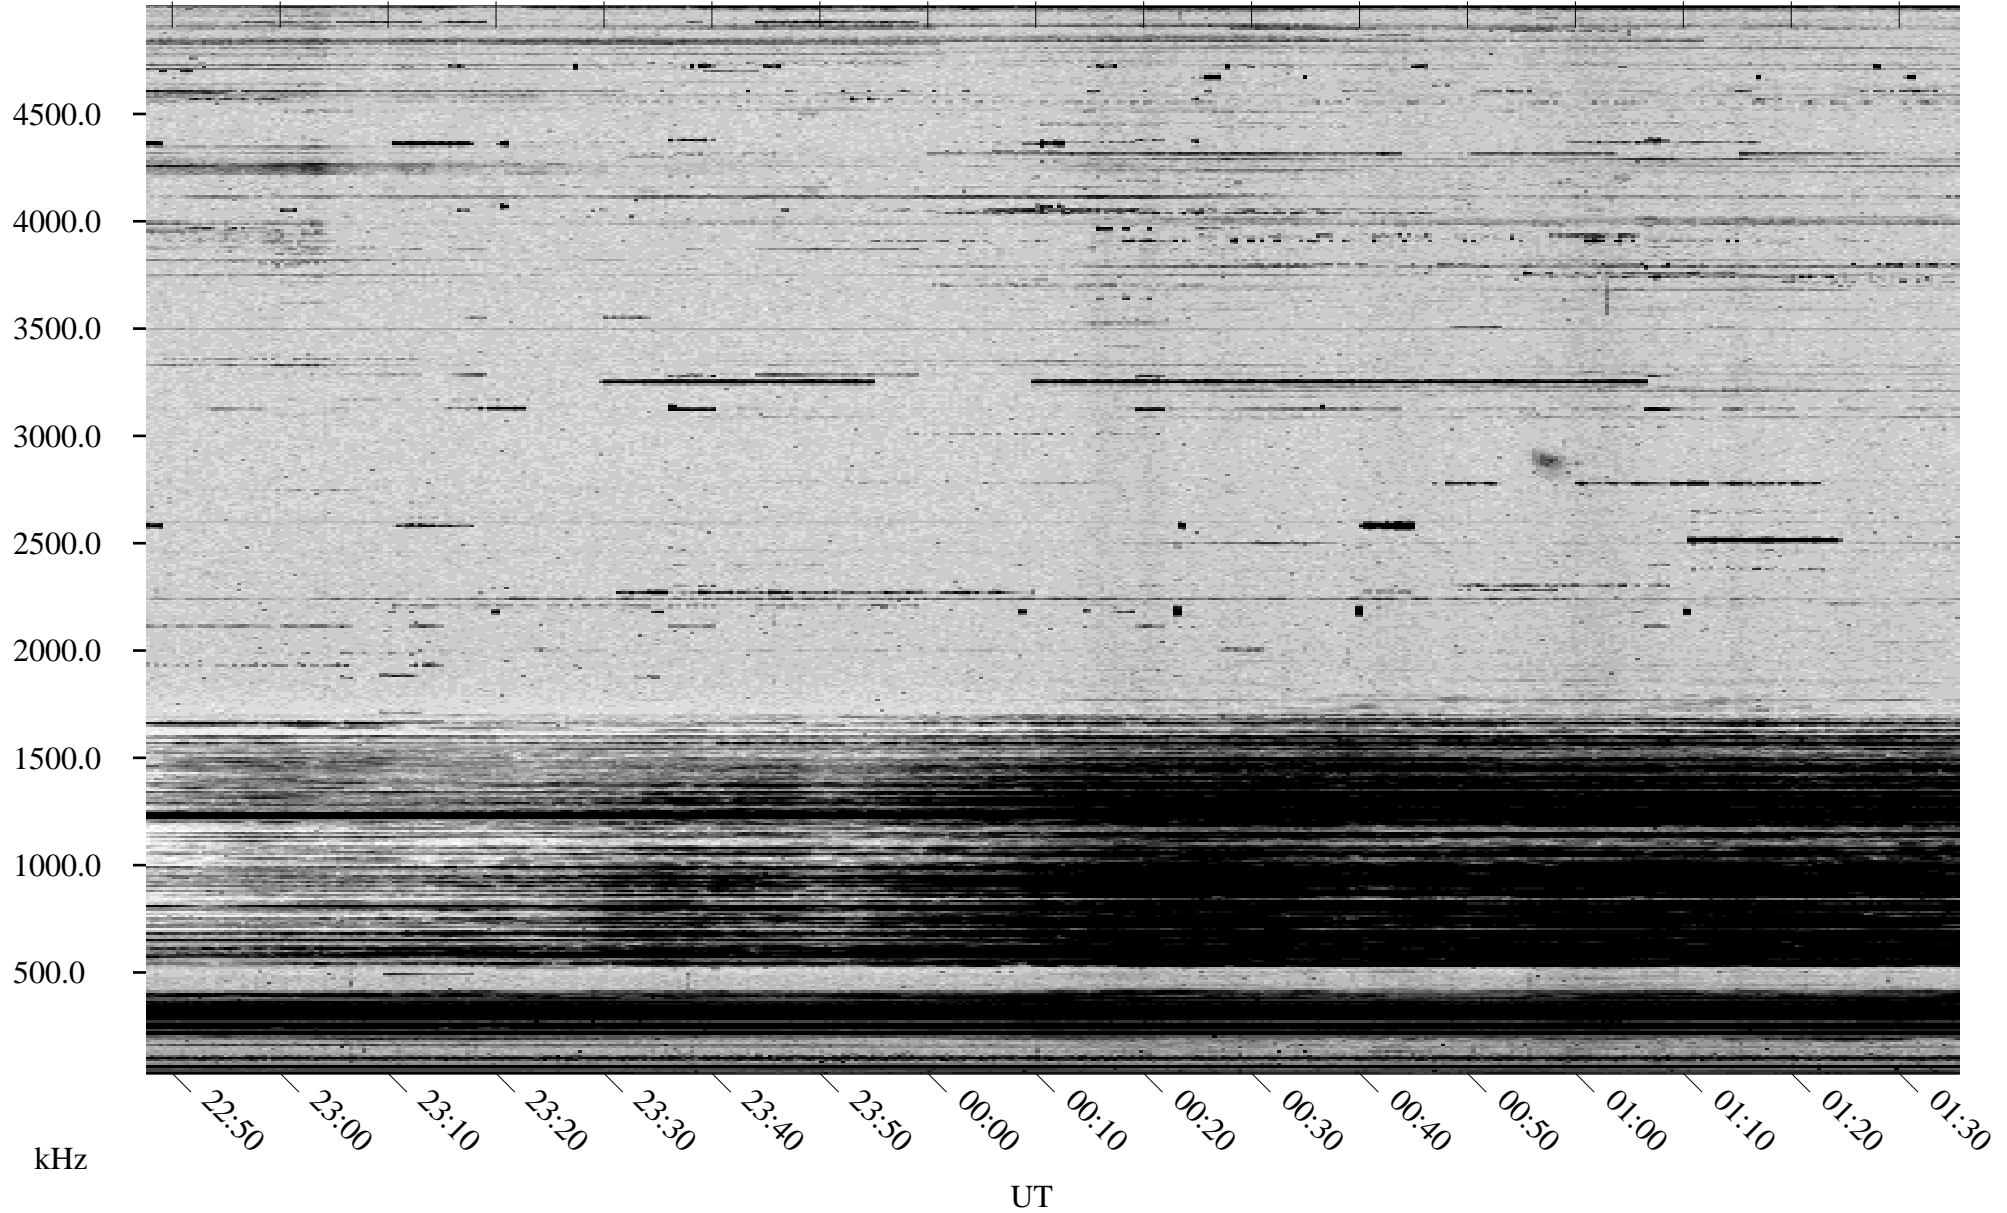

# 10/31/2001 Churchill, Manitoba

Linear Scale    Black = 161    White = 15

ch01304l.r00m max\_12

Page 1

# 10/31/2001 Churchill, Manitoba

Linear Scale    Black = 161    White = 15

ch01304l.r00m max\_12

Page 2

# 11/01/2001 Churchill, Manitoba

Linear Scale    Black = 161    White = 15

ch01304l.r00m max\_12

Page 3

# 11/01/2001 Churchill, Manitoba

Linear Scale    Black = 161    White = 15

ch01304l.r00m max\_12

Page 4