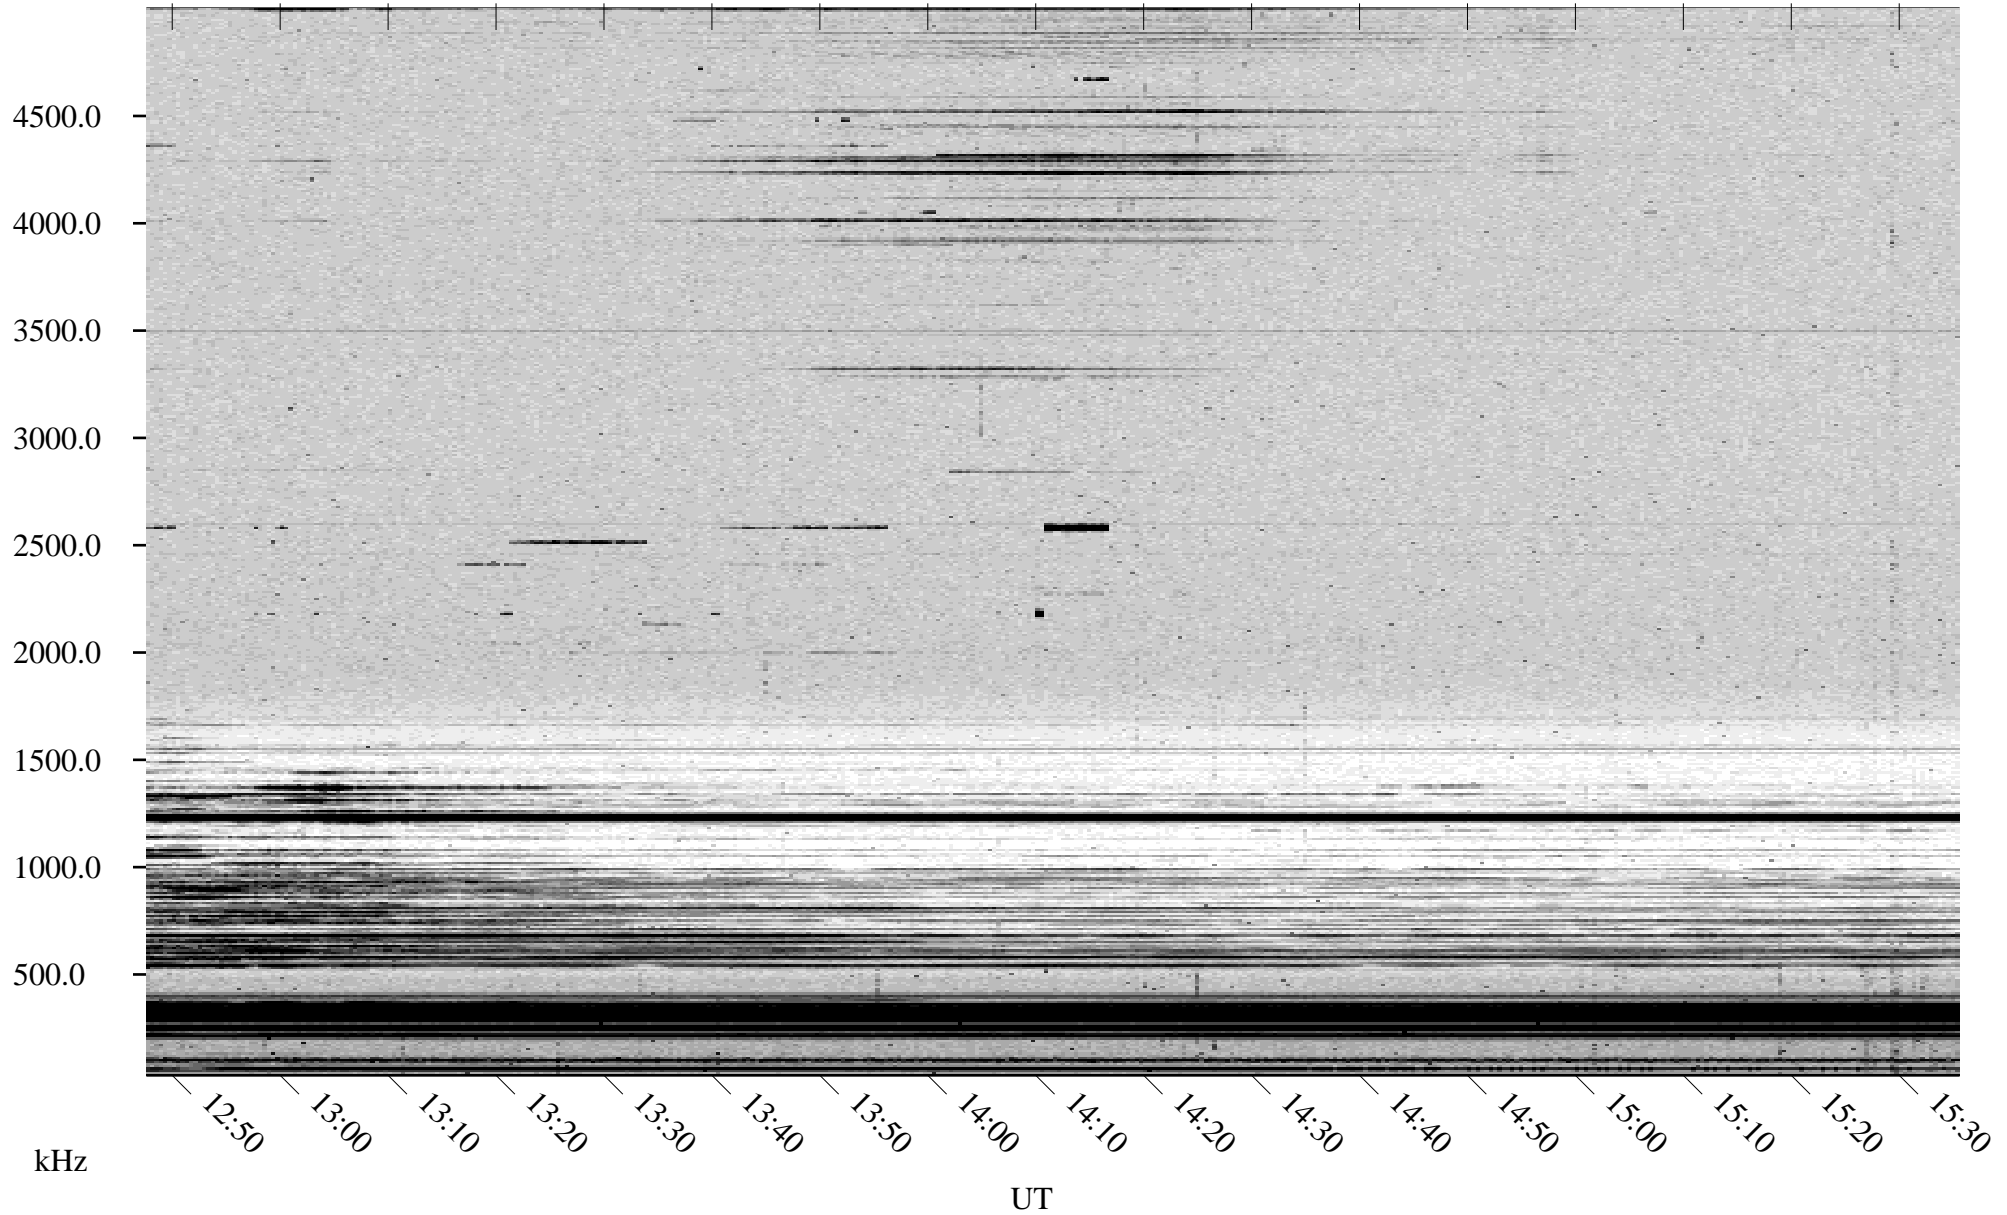

# 11/01/2001 Churchill, Manitoba

Linear Scale    Black = 161    White = 15

ch01304l.r00m max\_12

Page 5

# 11/01/2001 Churchill, Manitoba

Linear Scale    Black = 161    White = 15

ch01304l.r00m max\_12

Page 6

# 11/01/2001 Churchill, Manitoba

Linear Scale    Black = 161    White = 15

ch01304l.r00m max\_12

Page 7

# 11/01/2001 Churchill, Manitoba

Linear Scale    Black = 161    White = 15

ch01304l.r00m max\_12

Page 8