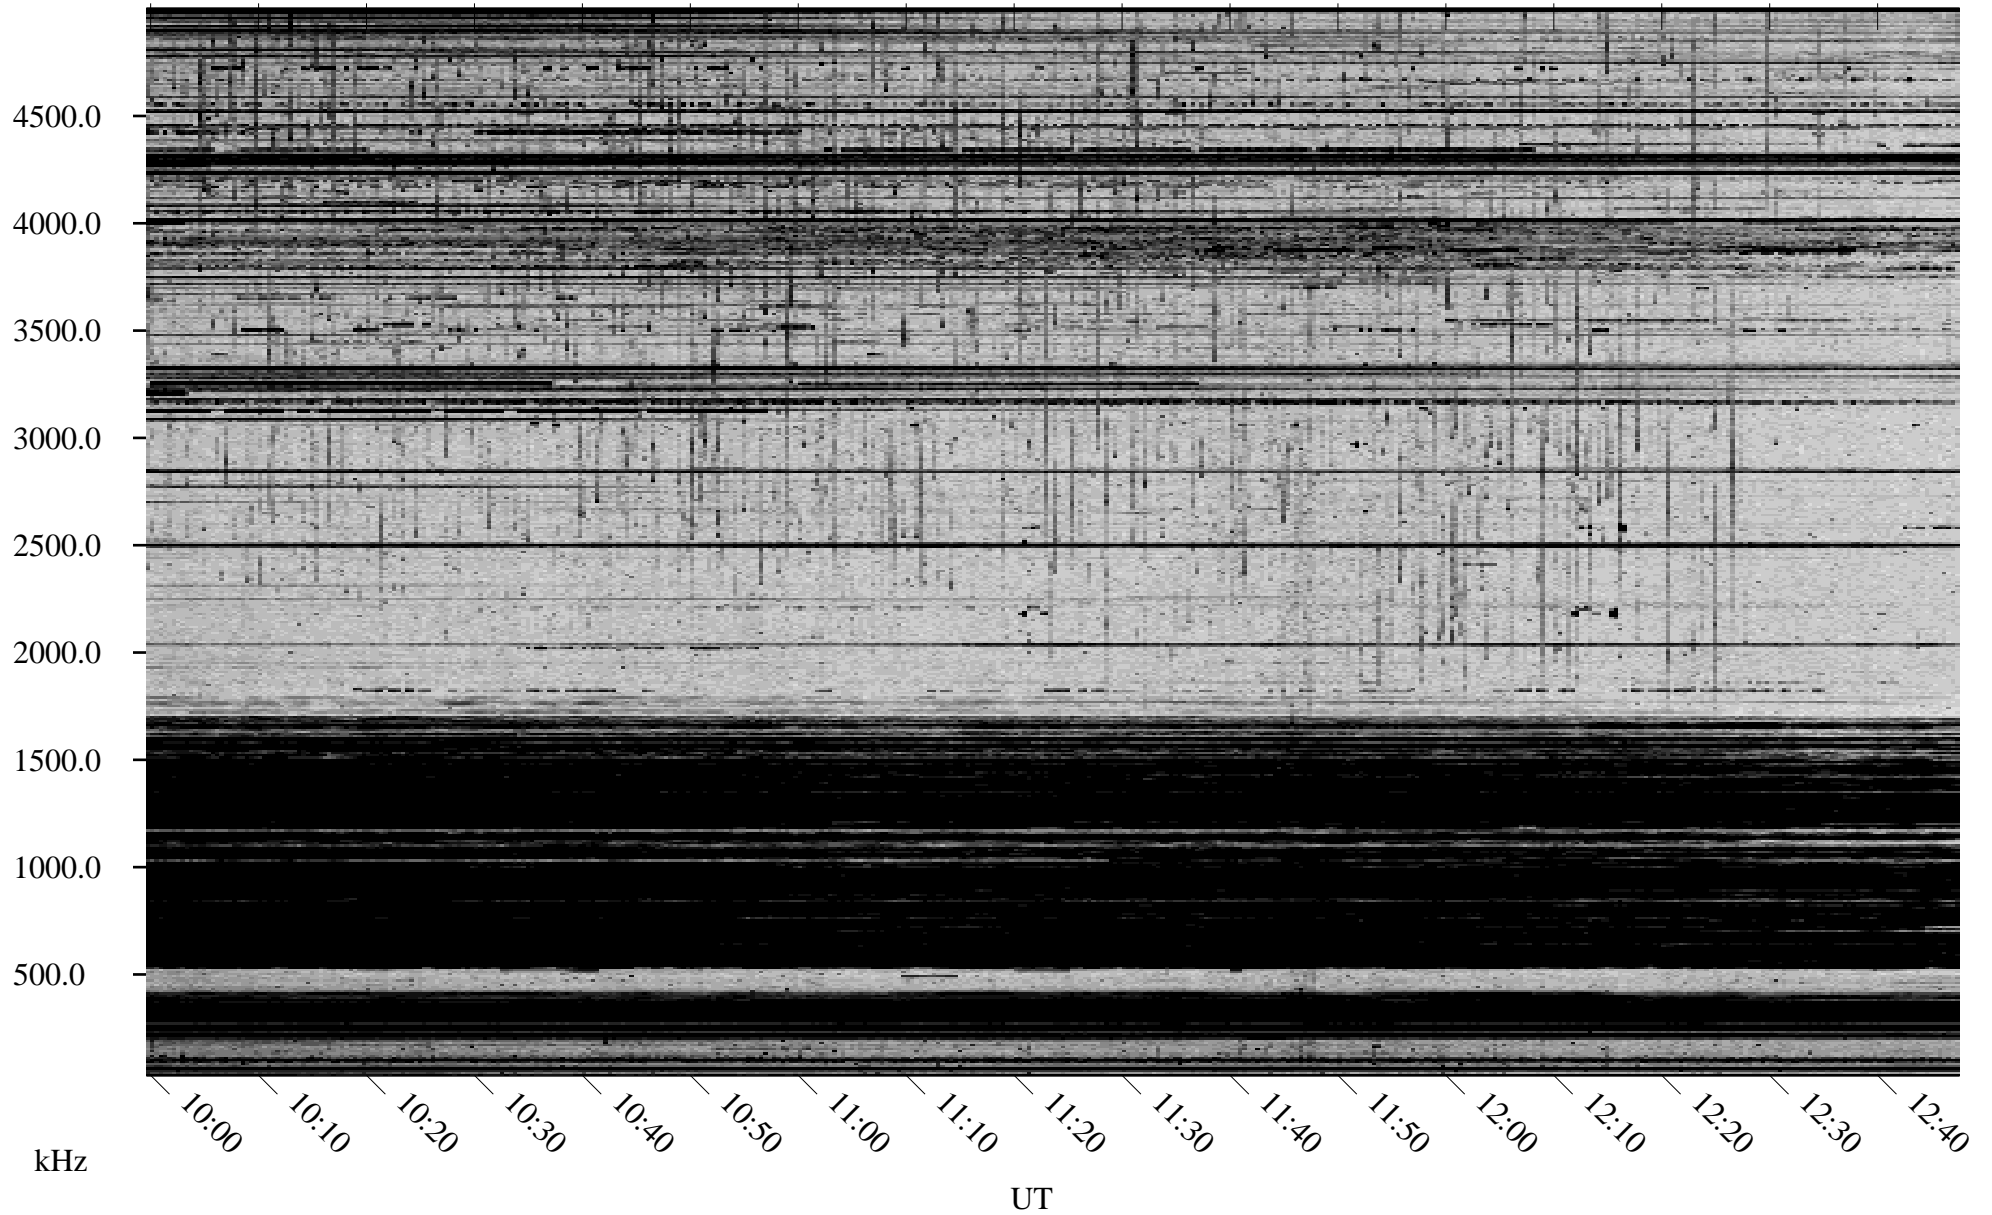

11/02/2001 Churchill, Manitoba

Linear Scale Black = 161 White = 15

ch01305l.r00m max_12

Page 3

11/02/2001 Churchill, Manitoba

Linear Scale Black = 161 White = 15

ch01305l.r00m max_12

Page 4

11/02/2001 Churchill, Manitoba

Linear Scale Black = 161 White = 15

ch01305l.r00m max_12

Page 5

11/02/2001 Churchill, Manitoba

Linear Scale Black = 161 White = 15

ch01305l.r00m max_12

Page 6

11/02/2001 Churchill, Manitoba

Linear Scale Black = 161 White = 15

ch013051.r00m max_12

Page 7

11/02/2001 Churchill, Manitoba

Linear Scale Black = 161 White = 15

ch013051.r00m max_12