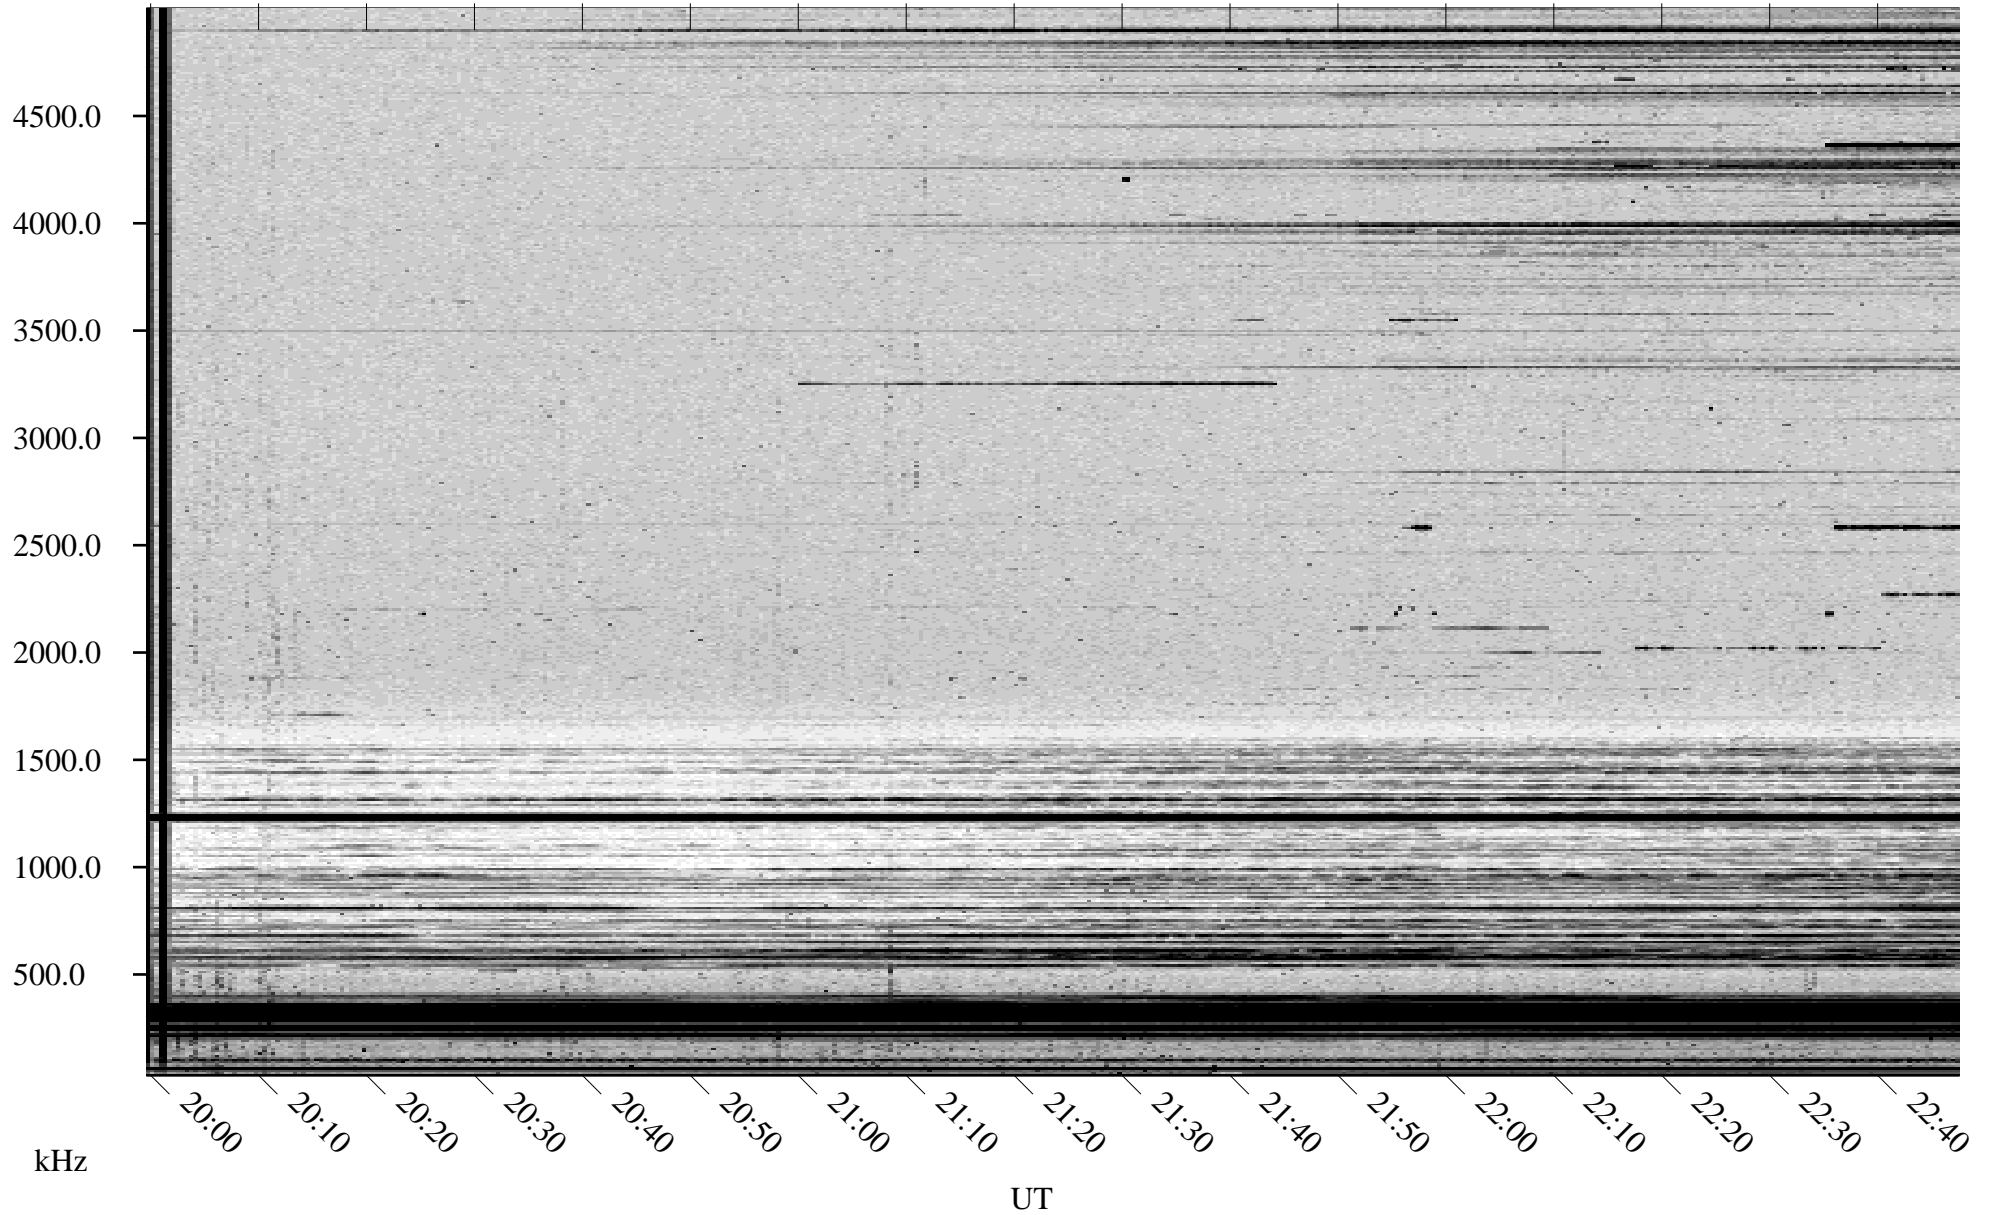

11/01/2001 Churchill, Manitoba

Linear Scale Black = 161 White = 15

ch01305l.r00m max_12

Page 1

11/01/2001 Churchill, Manitoba

Linear Scale Black = 161 White = 15

ch01305l.r00m max_12

Page 2

11/02/2001 Churchill, Manitoba

Linear Scale Black = 161 White = 15

ch01305l.r00m max_12

Page 3

11/02/2001 Churchill, Manitoba

Linear Scale Black = 161 White = 15

ch01305l.r00m max_12

Page 4

11/02/2001 Churchill, Manitoba

Linear Scale Black = 161 White = 15

ch01305l.r00m max_12

Page 5

11/02/2001 Churchill, Manitoba

Linear Scale Black = 161 White = 15

ch01305l.r00m max_12

Page 6

11/02/2001 Churchill, Manitoba

Linear Scale Black = 161 White = 15

ch013051.r00m max_12

Page 7

11/02/2001 Churchill, Manitoba

Linear Scale Black = 161 White = 15

ch013051.r00m max_12