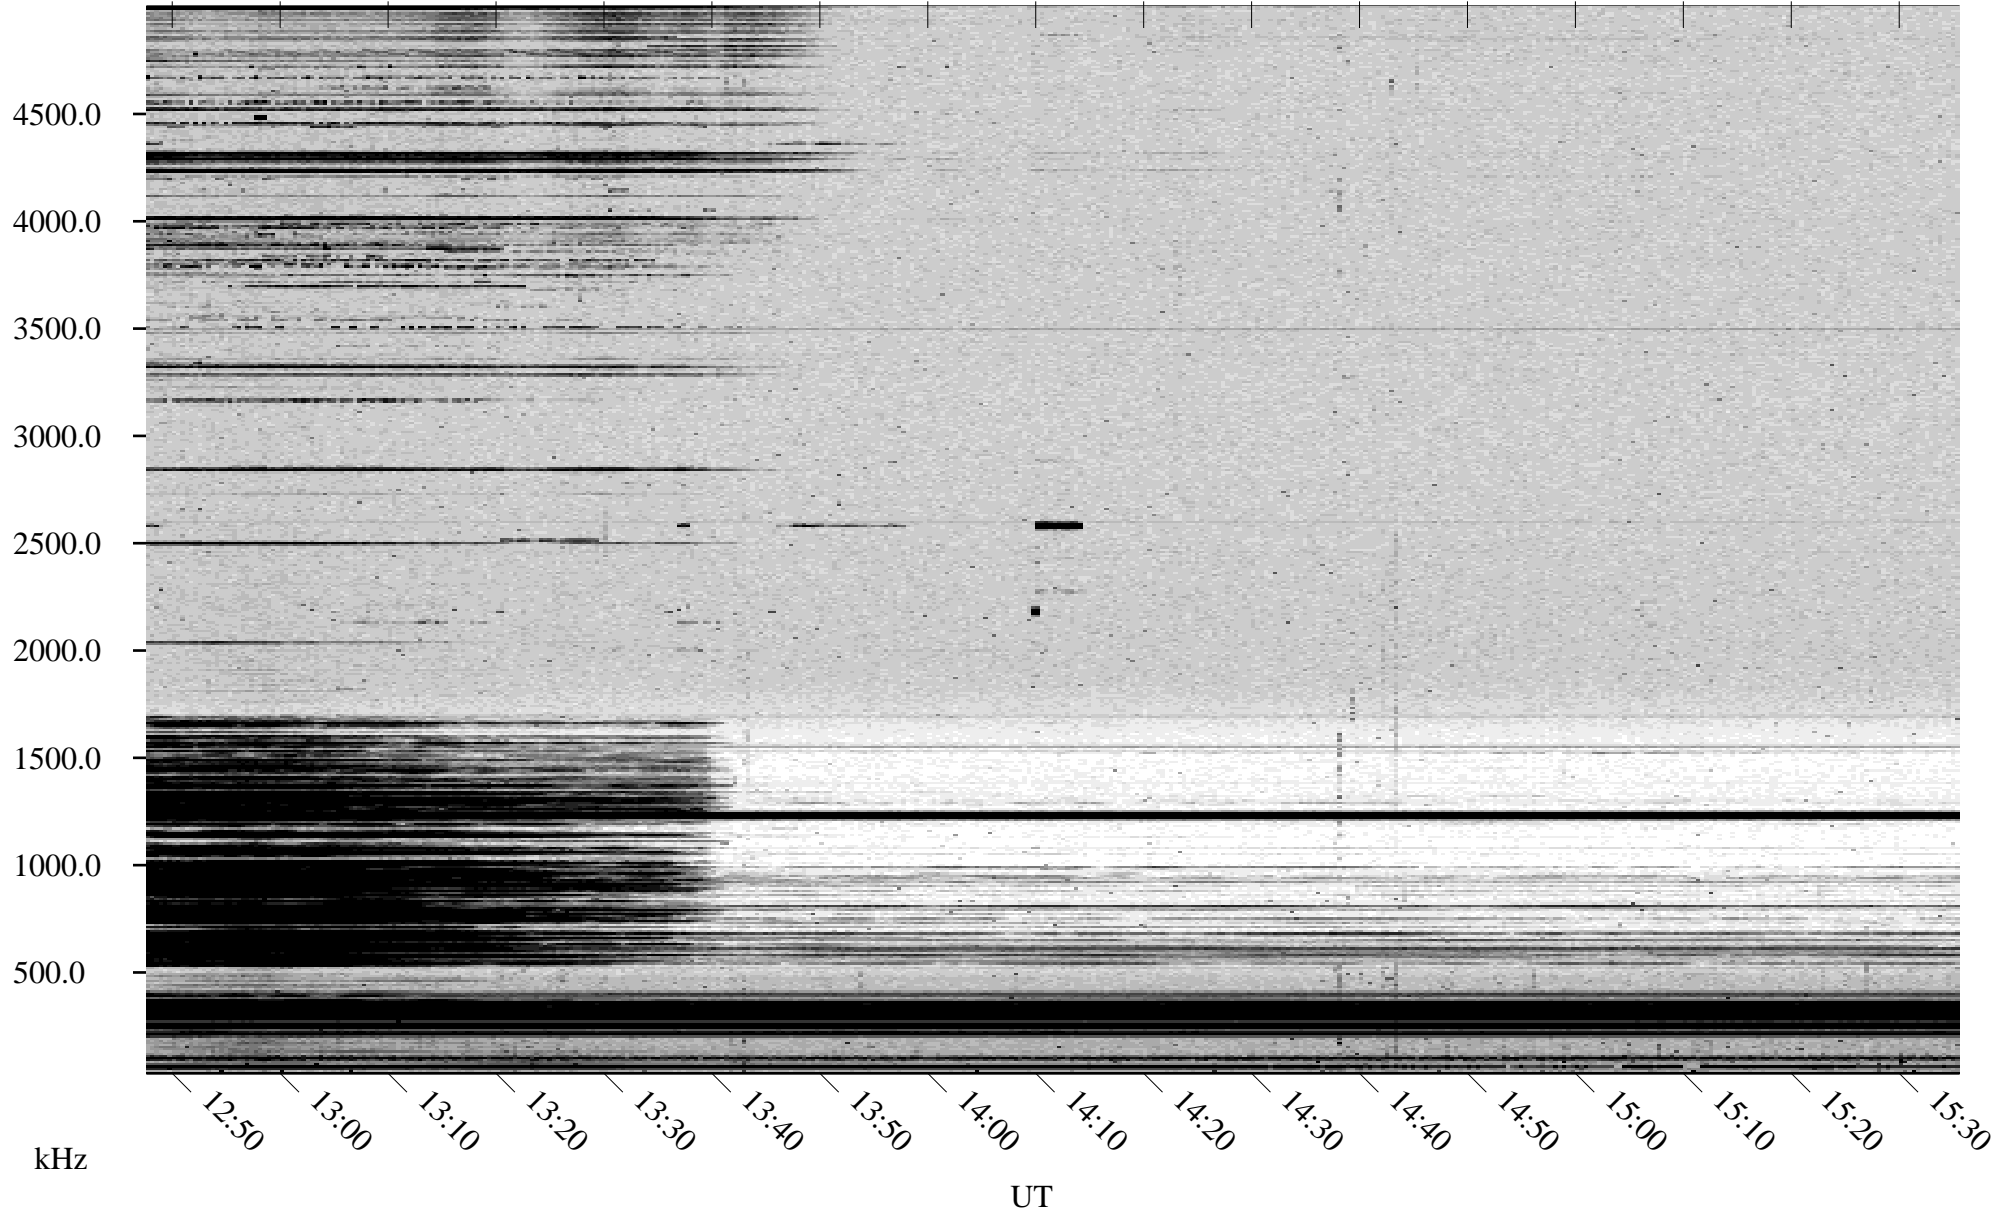

11/02/2001 Churchill, Manitoba

Linear Scale Black = 161 White = 15

ch01305l.r00m max_12

Page 3

11/02/2001 Churchill, Manitoba

Linear Scale Black = 161 White = 15

ch01305l.r00m max_12

Page 4

11/02/2001 Churchill, Manitoba

Linear Scale Black = 161 White = 15

ch01305l.r00m max_12

Page 5

11/02/2001 Churchill, Manitoba

Linear Scale Black = 161 White = 15

ch01305l.r00m max_12

Page 6

11/02/2001 Churchill, Manitoba

Linear Scale Black = 161 White = 15

ch013051.r00m max_12

Page 7

11/02/2001 Churchill, Manitoba

Linear Scale Black = 161 White = 15

ch013051.r00m max_12