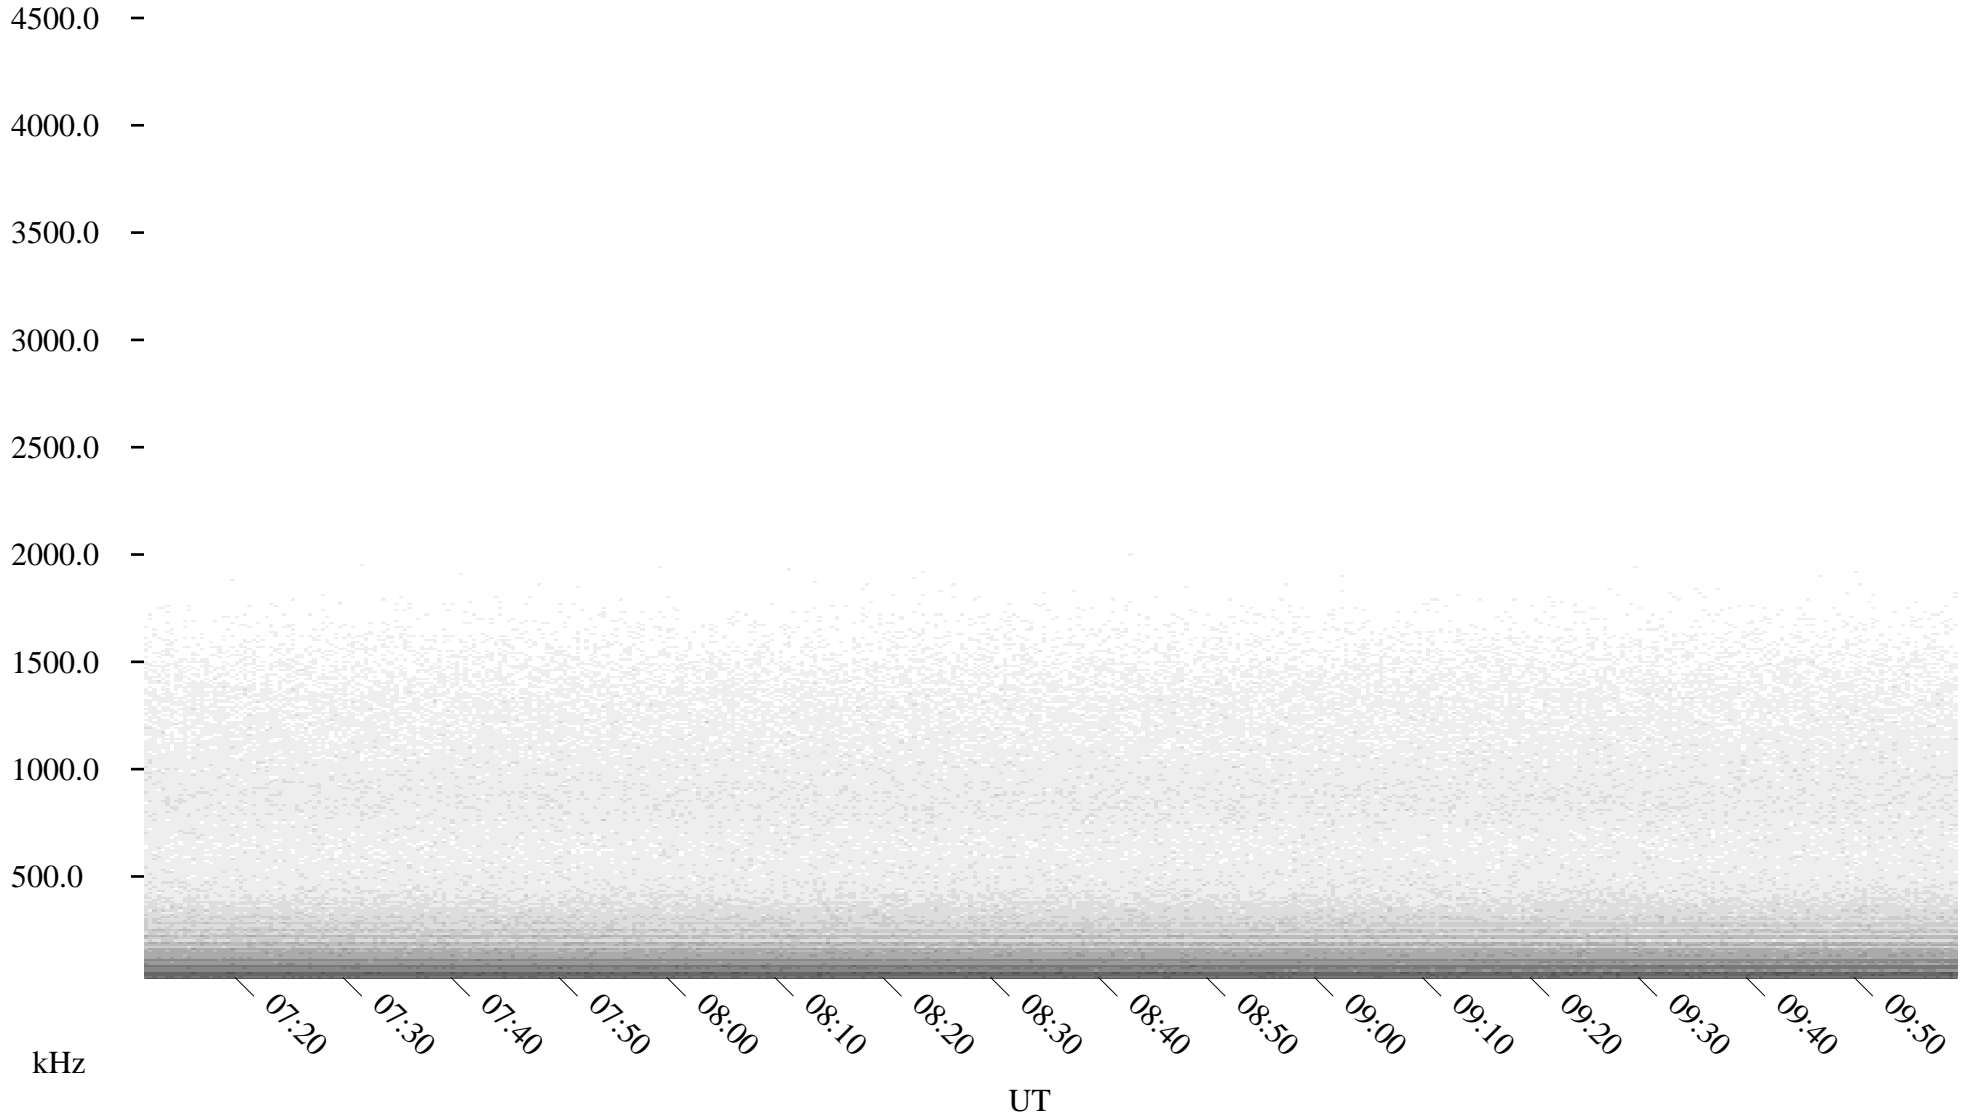

ch01309l.r00m max_12

Page 3

11/06/2001 Churchill, Manitoba

Linear Scale

Black = 161

White = 15

ch01309l.r00m max_12

Page 4

11/06/2001 Churchill, Manitoba

Linear Scale

Black = 161

White = 15

ch01309l.r00m max_12

Page 5

11/06/2001 Churchill, Manitoba

Linear Scale

Black = 161

White = 15

ch01309l.r00m max_12

Page 6

11/06/2001 Churchill, Manitoba

Linear Scale

Black = 161

White = 15

ch01309l.r00m max_12

Page 7

11/06/2001 Churchill, Manitoba

Linear Scale

Black = 161

White = 15

ch01309l.r00m max_12

Page 8