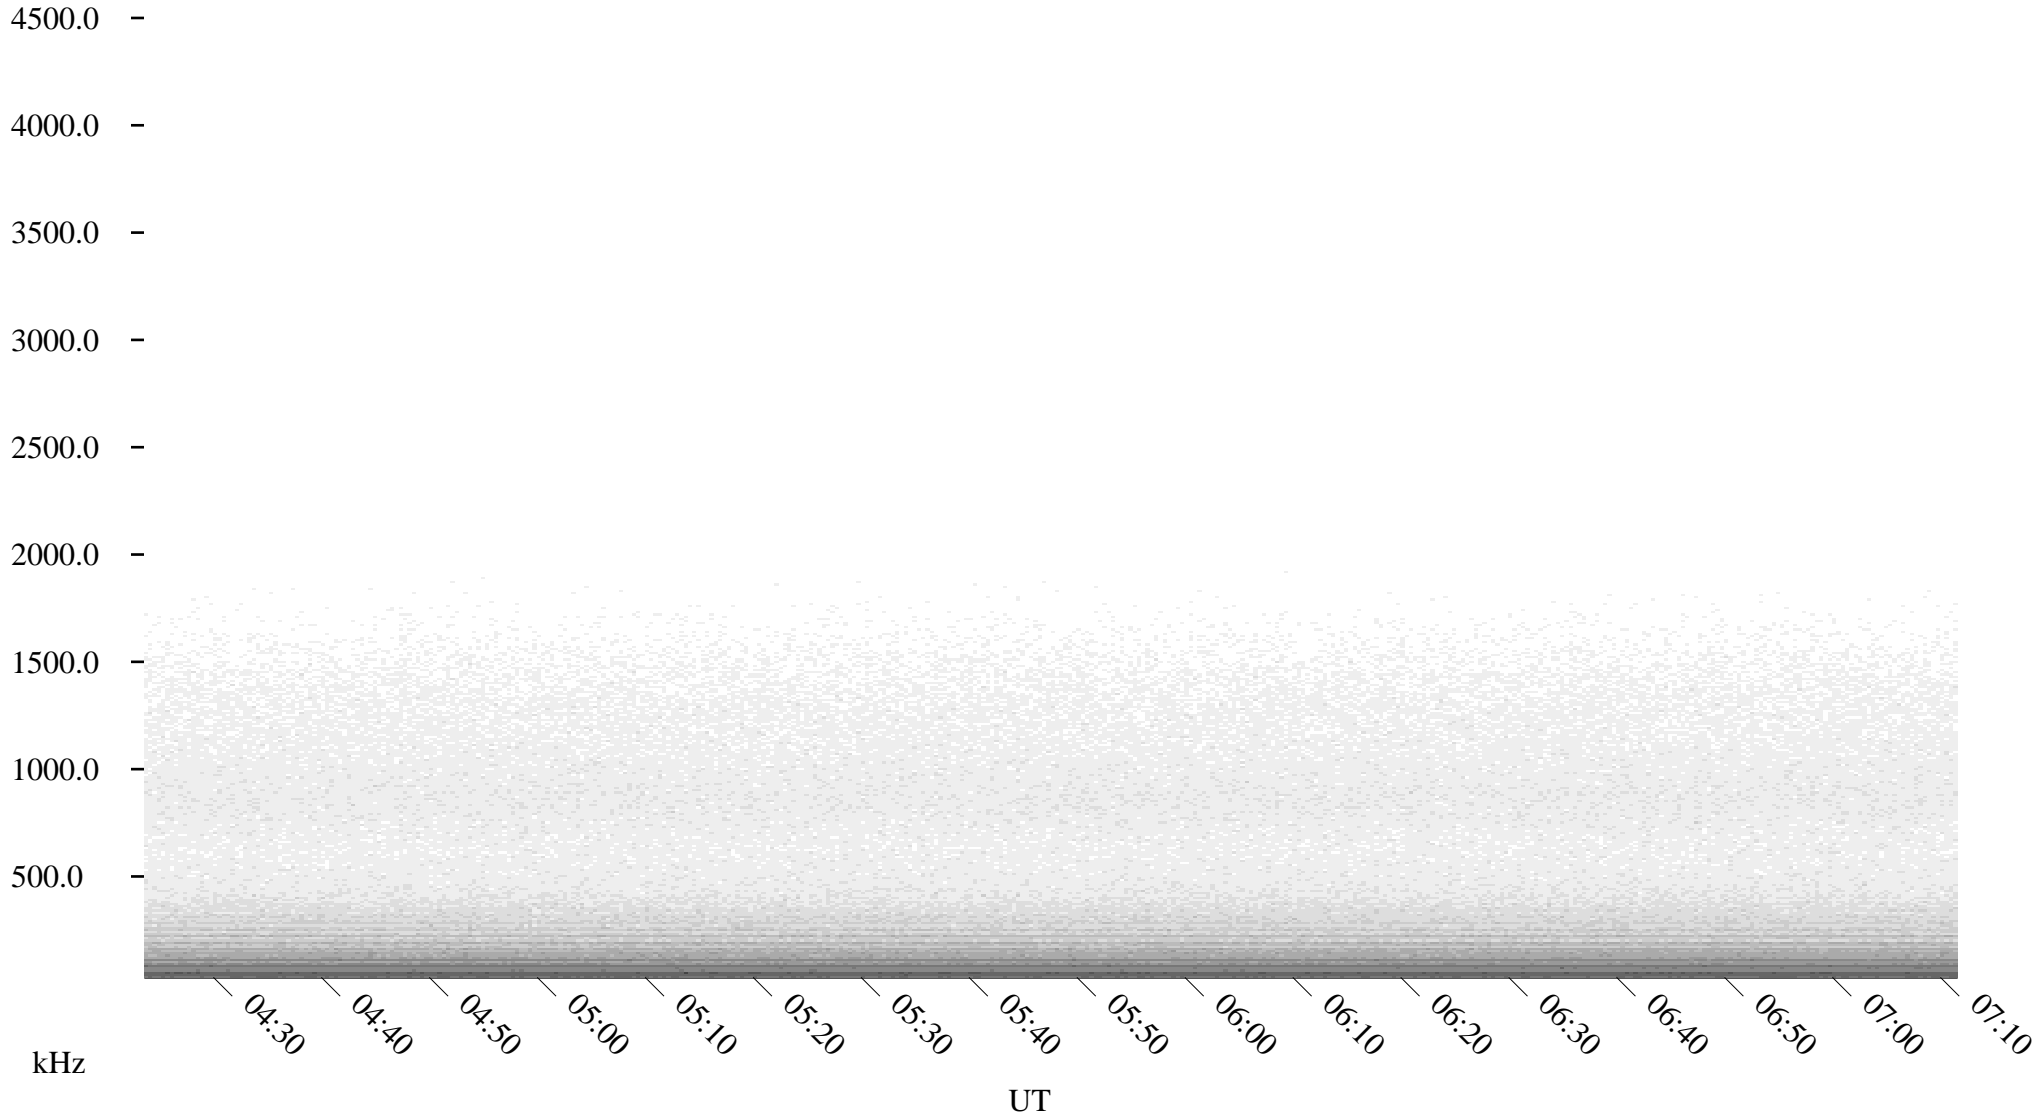

ch01309l.r00m max_12

Page 3

11/06/2001 Churchill, Manitoba

Linear Scale

Black = 161

White = 15

ch01309l.r00m max_12

Page 4

11/06/2001 Churchill, Manitoba

Linear Scale

Black = 161

White = 15

ch01309l.r00m max_12

Page 5

11/06/2001 Churchill, Manitoba

Linear Scale