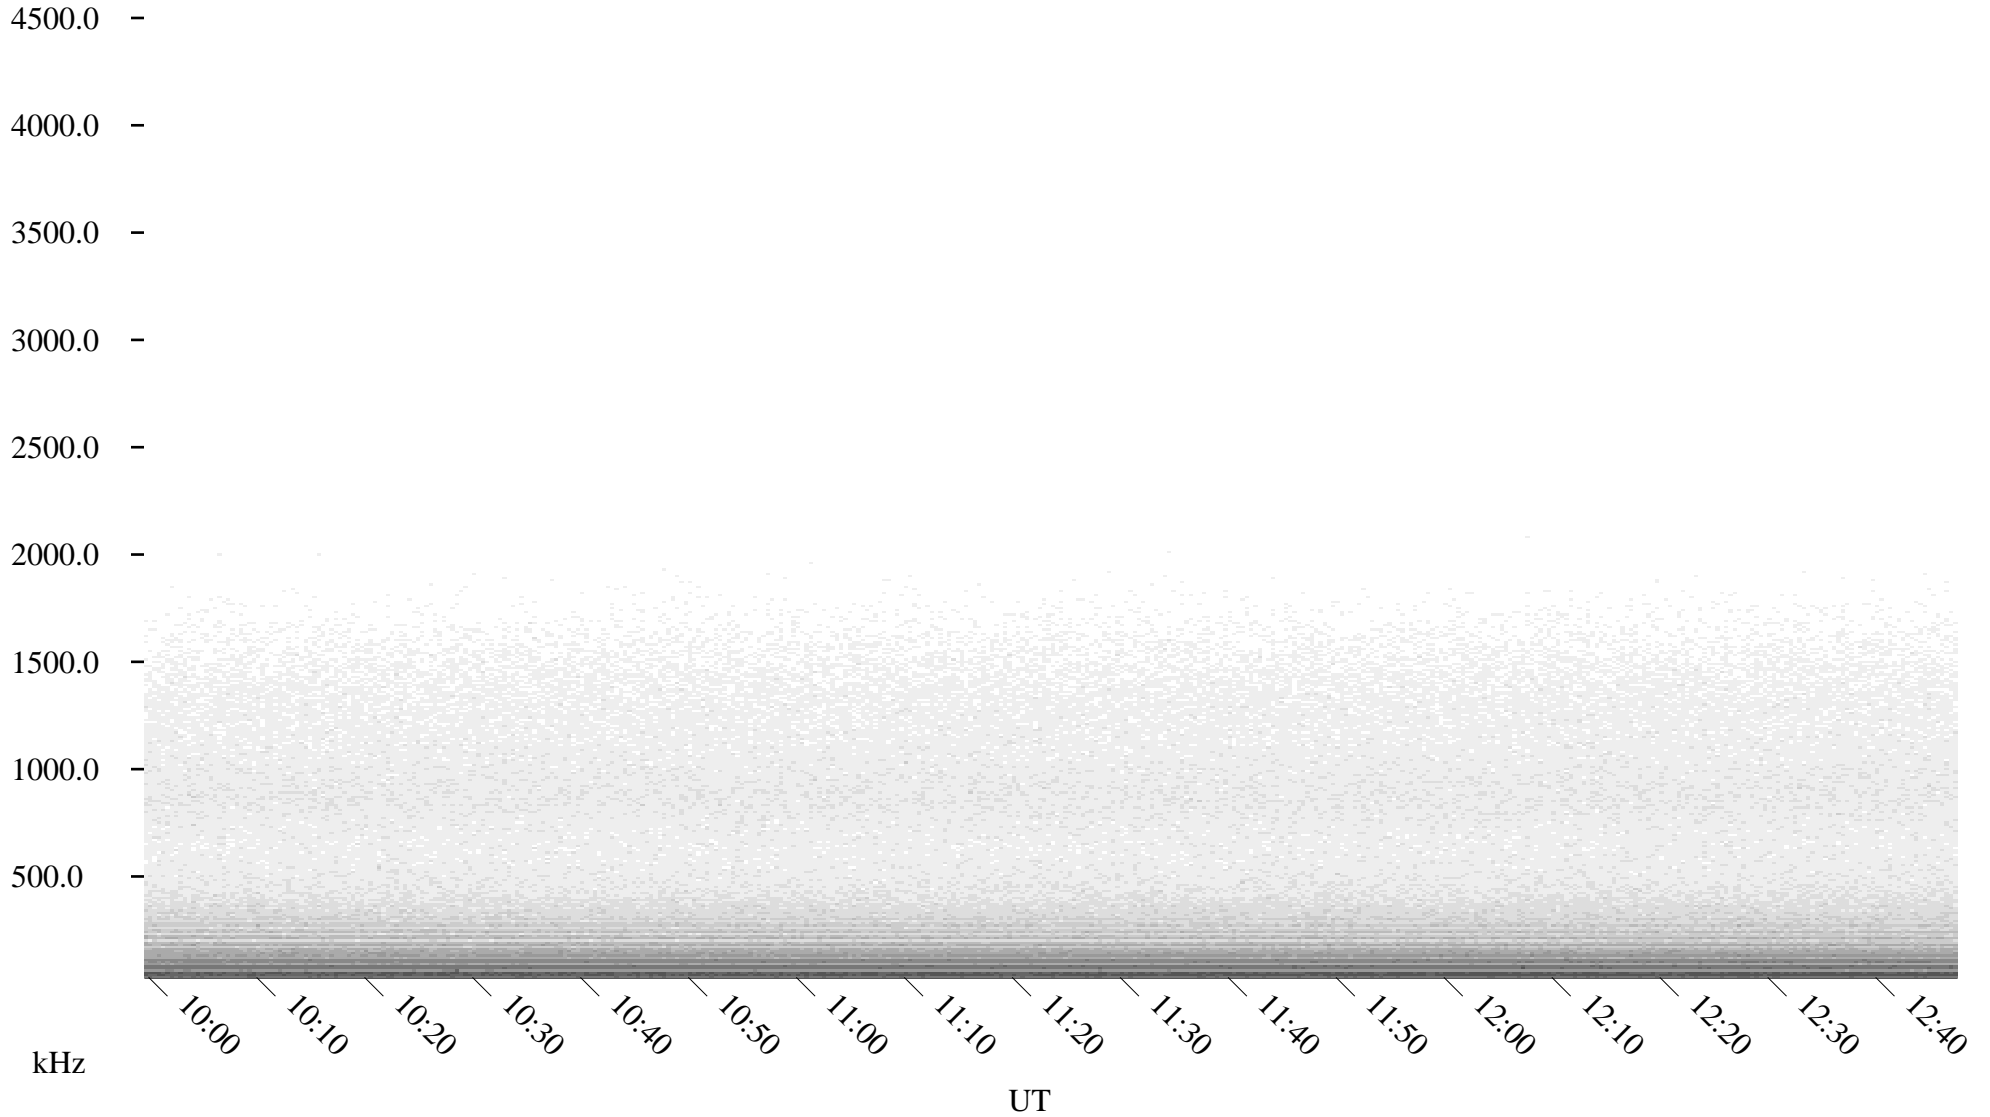

11/06/2001 Churchill, Manitoba

Linear Scale

Black = 161

White = 15

ch01309l.r00m max_12

Page 5

11/06/2001 Churchill, Manitoba

Linear Scale

Black = 161

White = 15

ch01309l.r00m max_12

Page 6

11/06/2001 Churchill, Manitoba

Linear Scale

Black = 161

White = 15