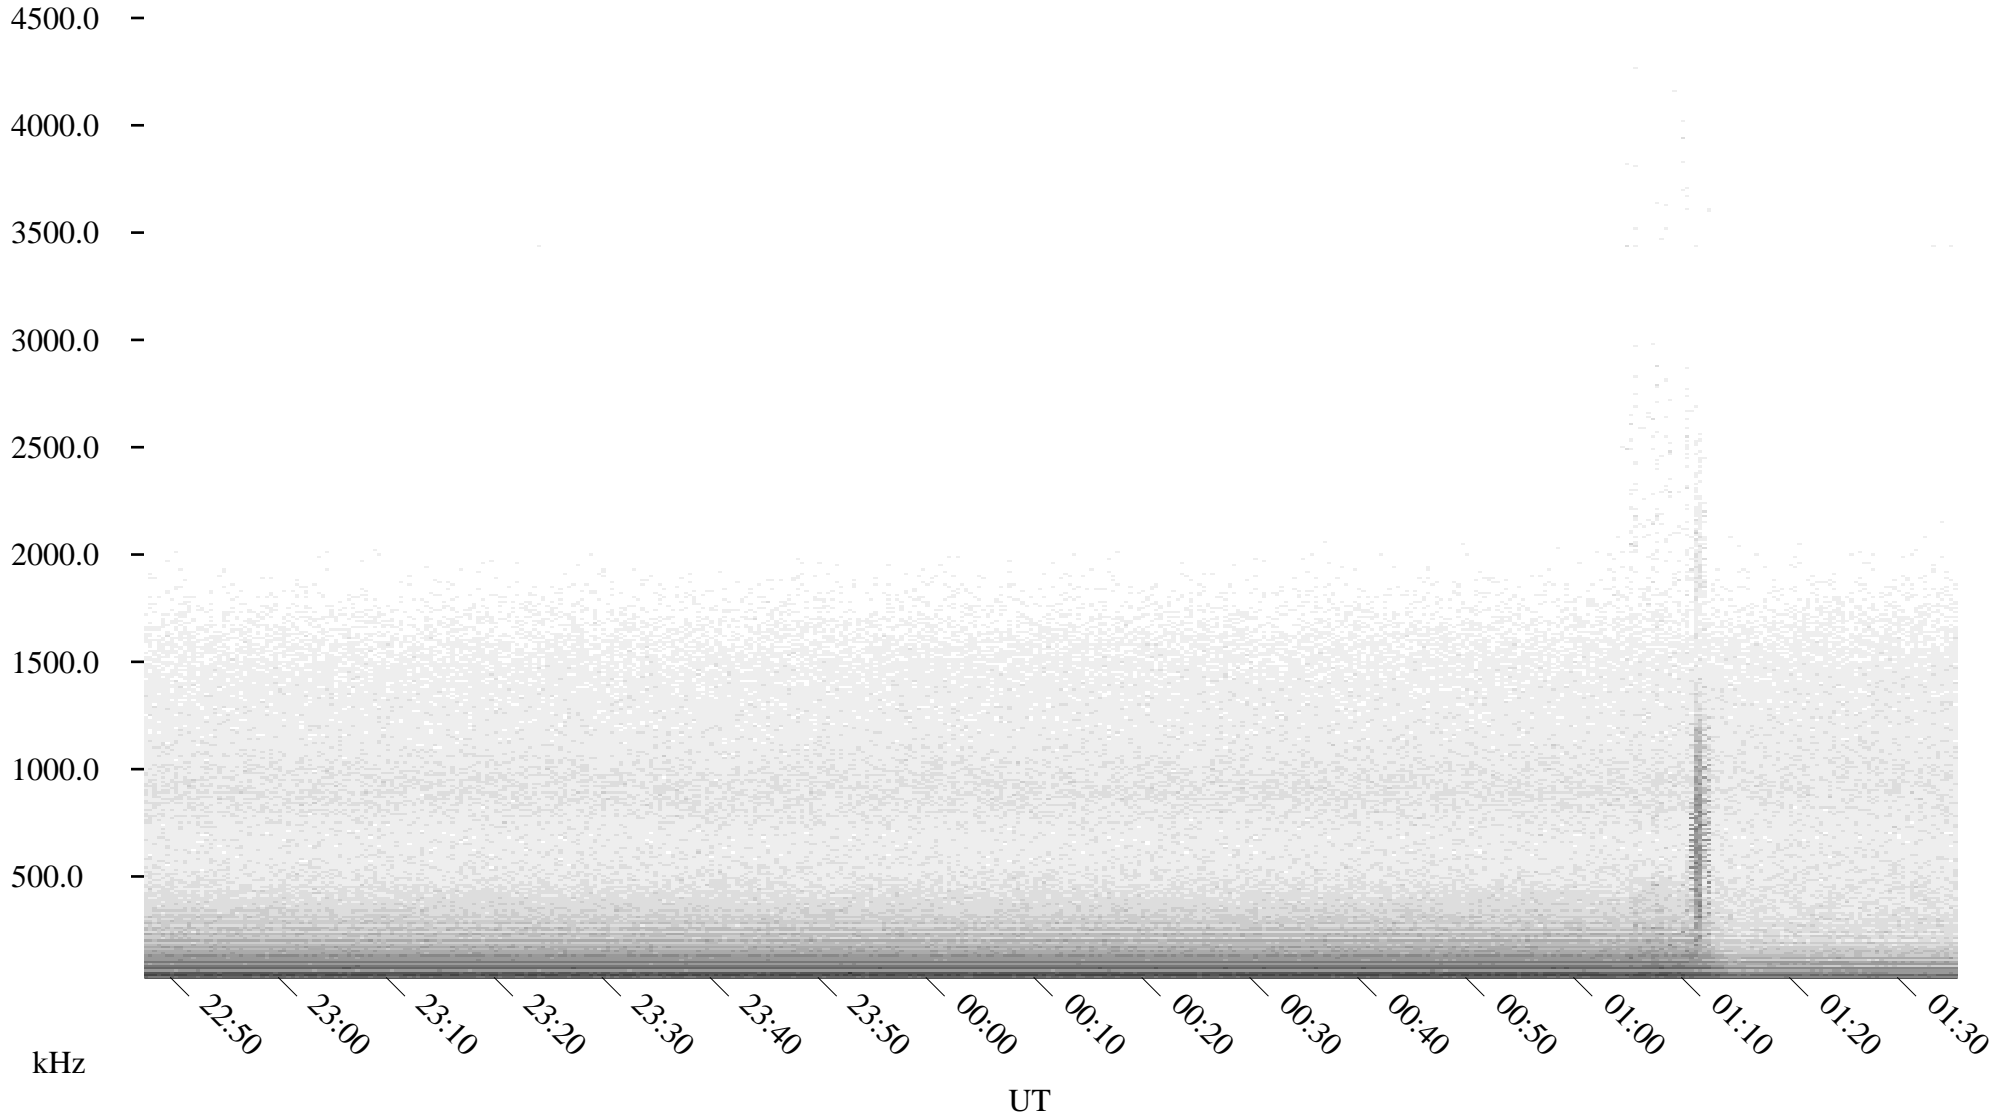

11/06/2001 Churchill, Manitoba

Linear Scale

Black = 161

White = 15

ch01310l.r00m max_12

Page 1

11/06/2001 Churchill, Manitoba

Linear Scale

Black = 161

White = 15

ch01310l.r00m max_12

Page 2

11/07/2001 Churchill, Manitoba

Linear Scale Black = 161 White = 15

ch01310l.r00m max_12

Page 3

11/07/2001 Churchill, Manitoba

Linear Scale Black = 161 White = 15

ch01310l.r00m max_12

Page 4

11/07/2001 Churchill, Manitoba

Linear Scale Black = 161 White = 15

ch01310l.r00m max_12

Page 5

11/07/2001 Churchill, Manitoba

Linear Scale Black = 161 White = 15

ch01310l.r00m max_12

Page 6

11/07/2001 Churchill, Manitoba

Linear Scale Black = 161 White = 15

ch01310l.r00m max_12

Page 7