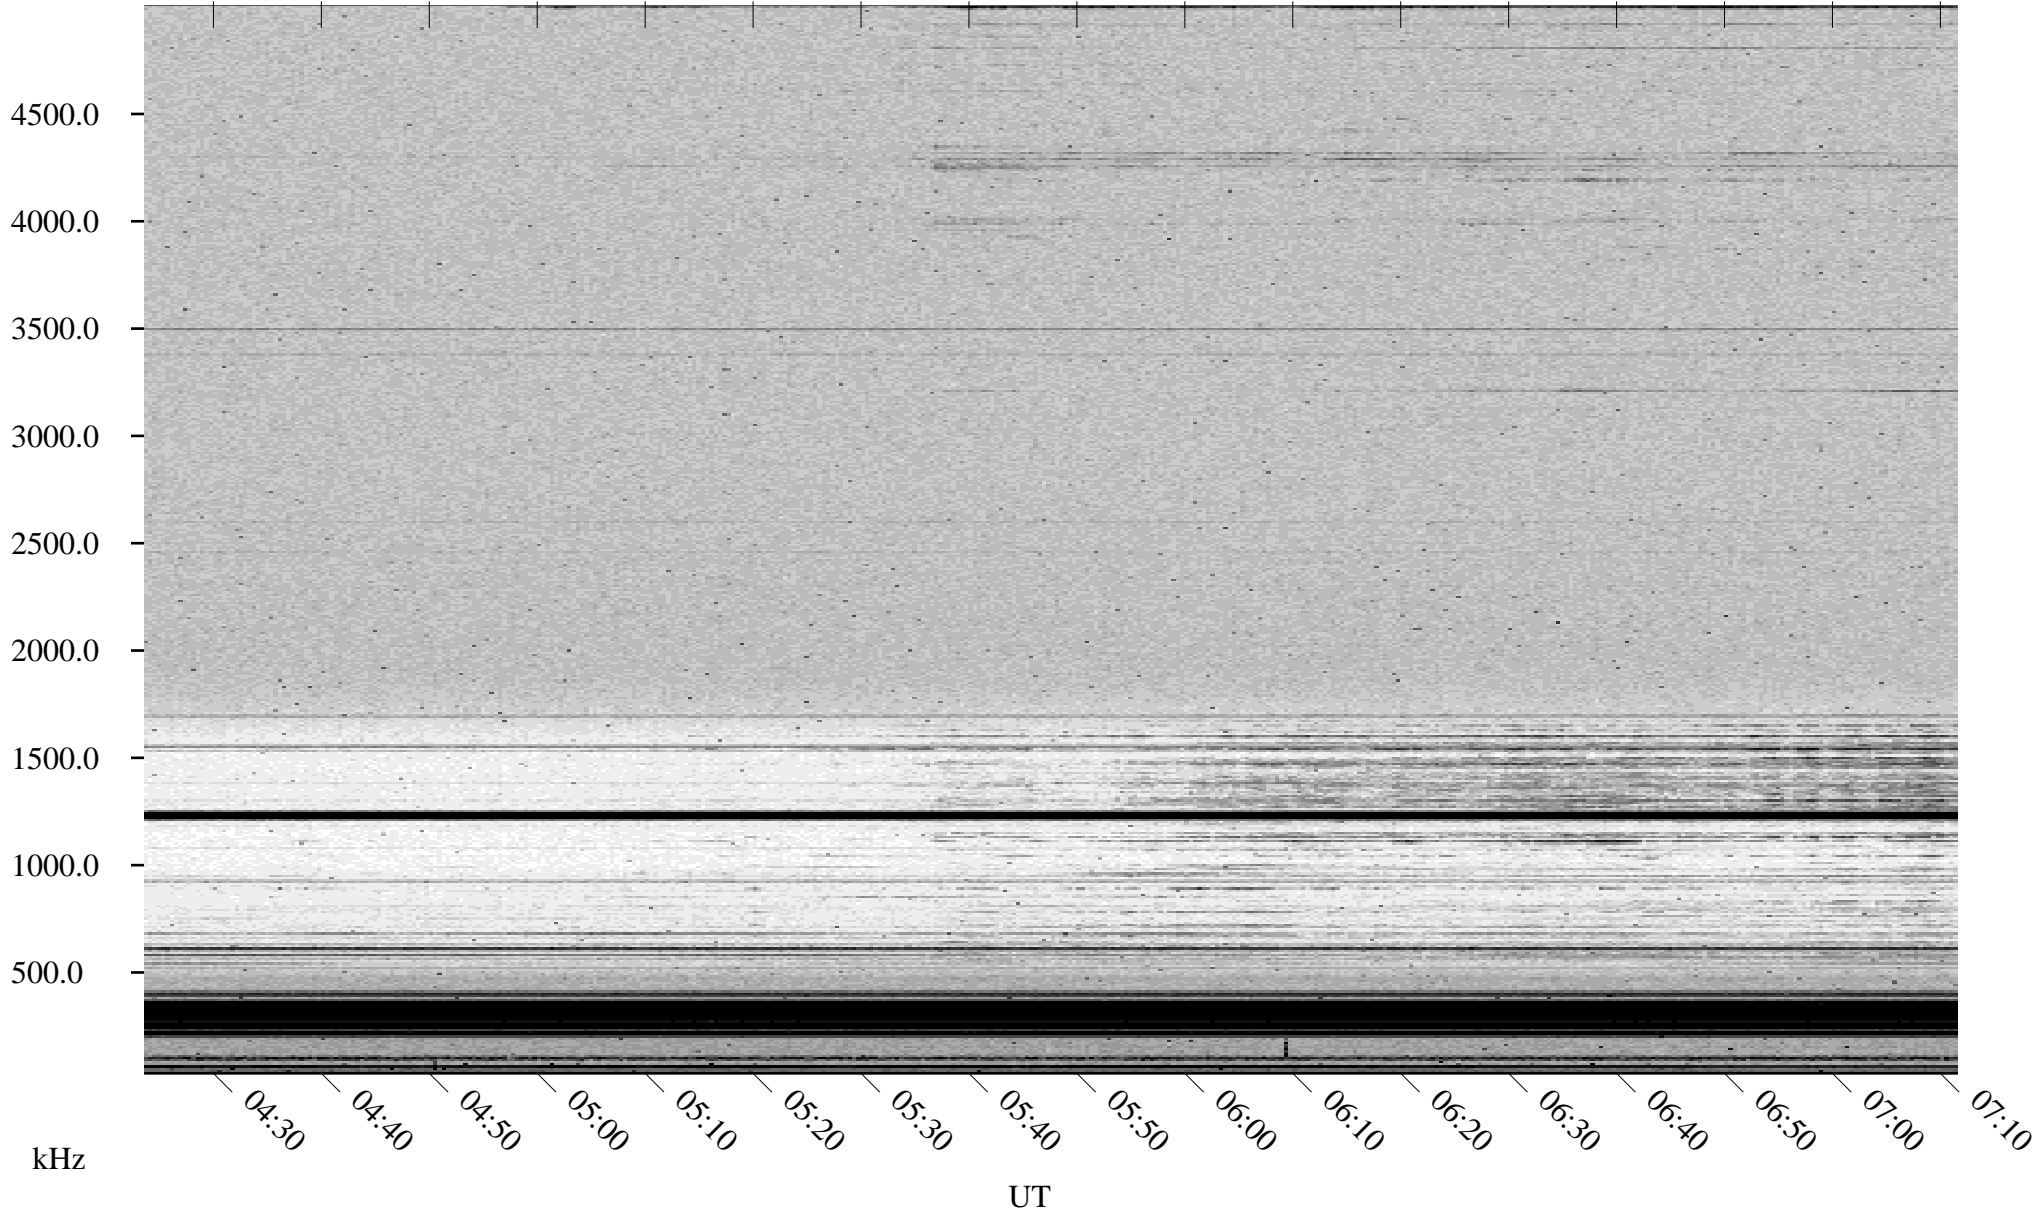

Black = 161

White = 15

ch01310l.r00m max_12

Page 2

11/07/2001 Churchill, Manitoba

Linear Scale Black = 161 White = 15

ch01310l.r00m max_12

Page 3

11/07/2001 Churchill, Manitoba

Linear Scale Black = 161 White = 15

ch01310l.r00m max_12

Page 4

11/07/2001 Churchill, Manitoba

Linear Scale Black = 161 White = 15

ch01310l.r00m max_12

Page 5

11/07/2001 Churchill, Manitoba

Linear Scale Black = 161 White = 15

ch01310l.r00m max_12

Page 6

11/07/2001 Churchill, Manitoba

Linear Scale Black = 161 White = 15

ch01310l.r00m max_12

Page 7

11/07/2001 Churchill, Manitoba

Linear Scale Black = 161 White = 15

ch01310l.r00m max_12