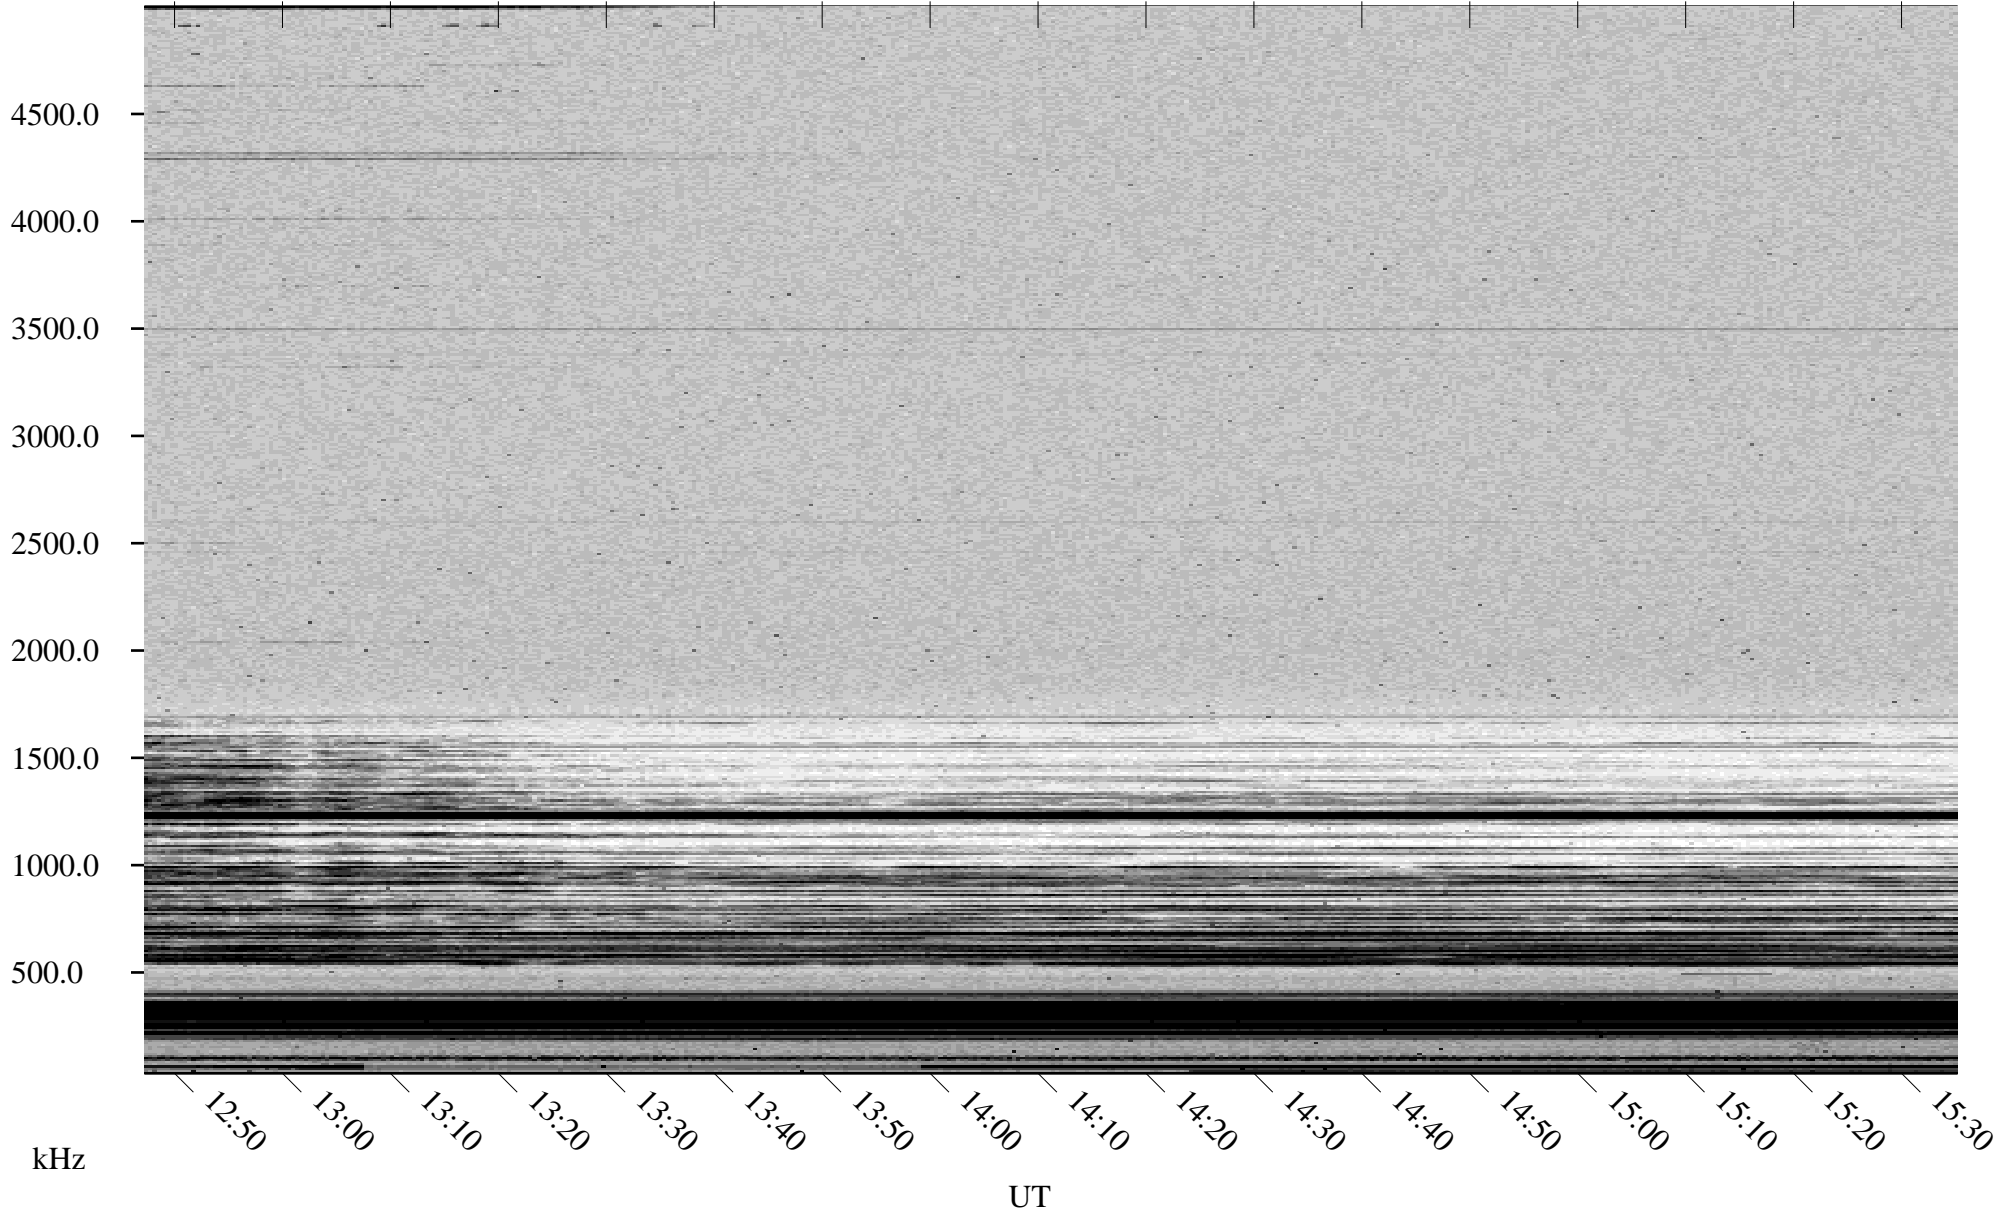

11/08/2001 Churchill, Manitoba

Linear Scale Black = 161 White = 15

ch013111.r00m max_12

Page 5

11/08/2001 Churchill, Manitoba

Linear Scale Black = 161 White = 15

ch013111.r00m max_12

Page 6

11/08/2001 Churchill, Manitoba

Linear Scale Black = 161 White = 15

ch013111.r00m max_12

Page 7

11/08/2001 Churchill, Manitoba

Linear Scale Black = 161 White = 15

ch013111l.r00m max_12