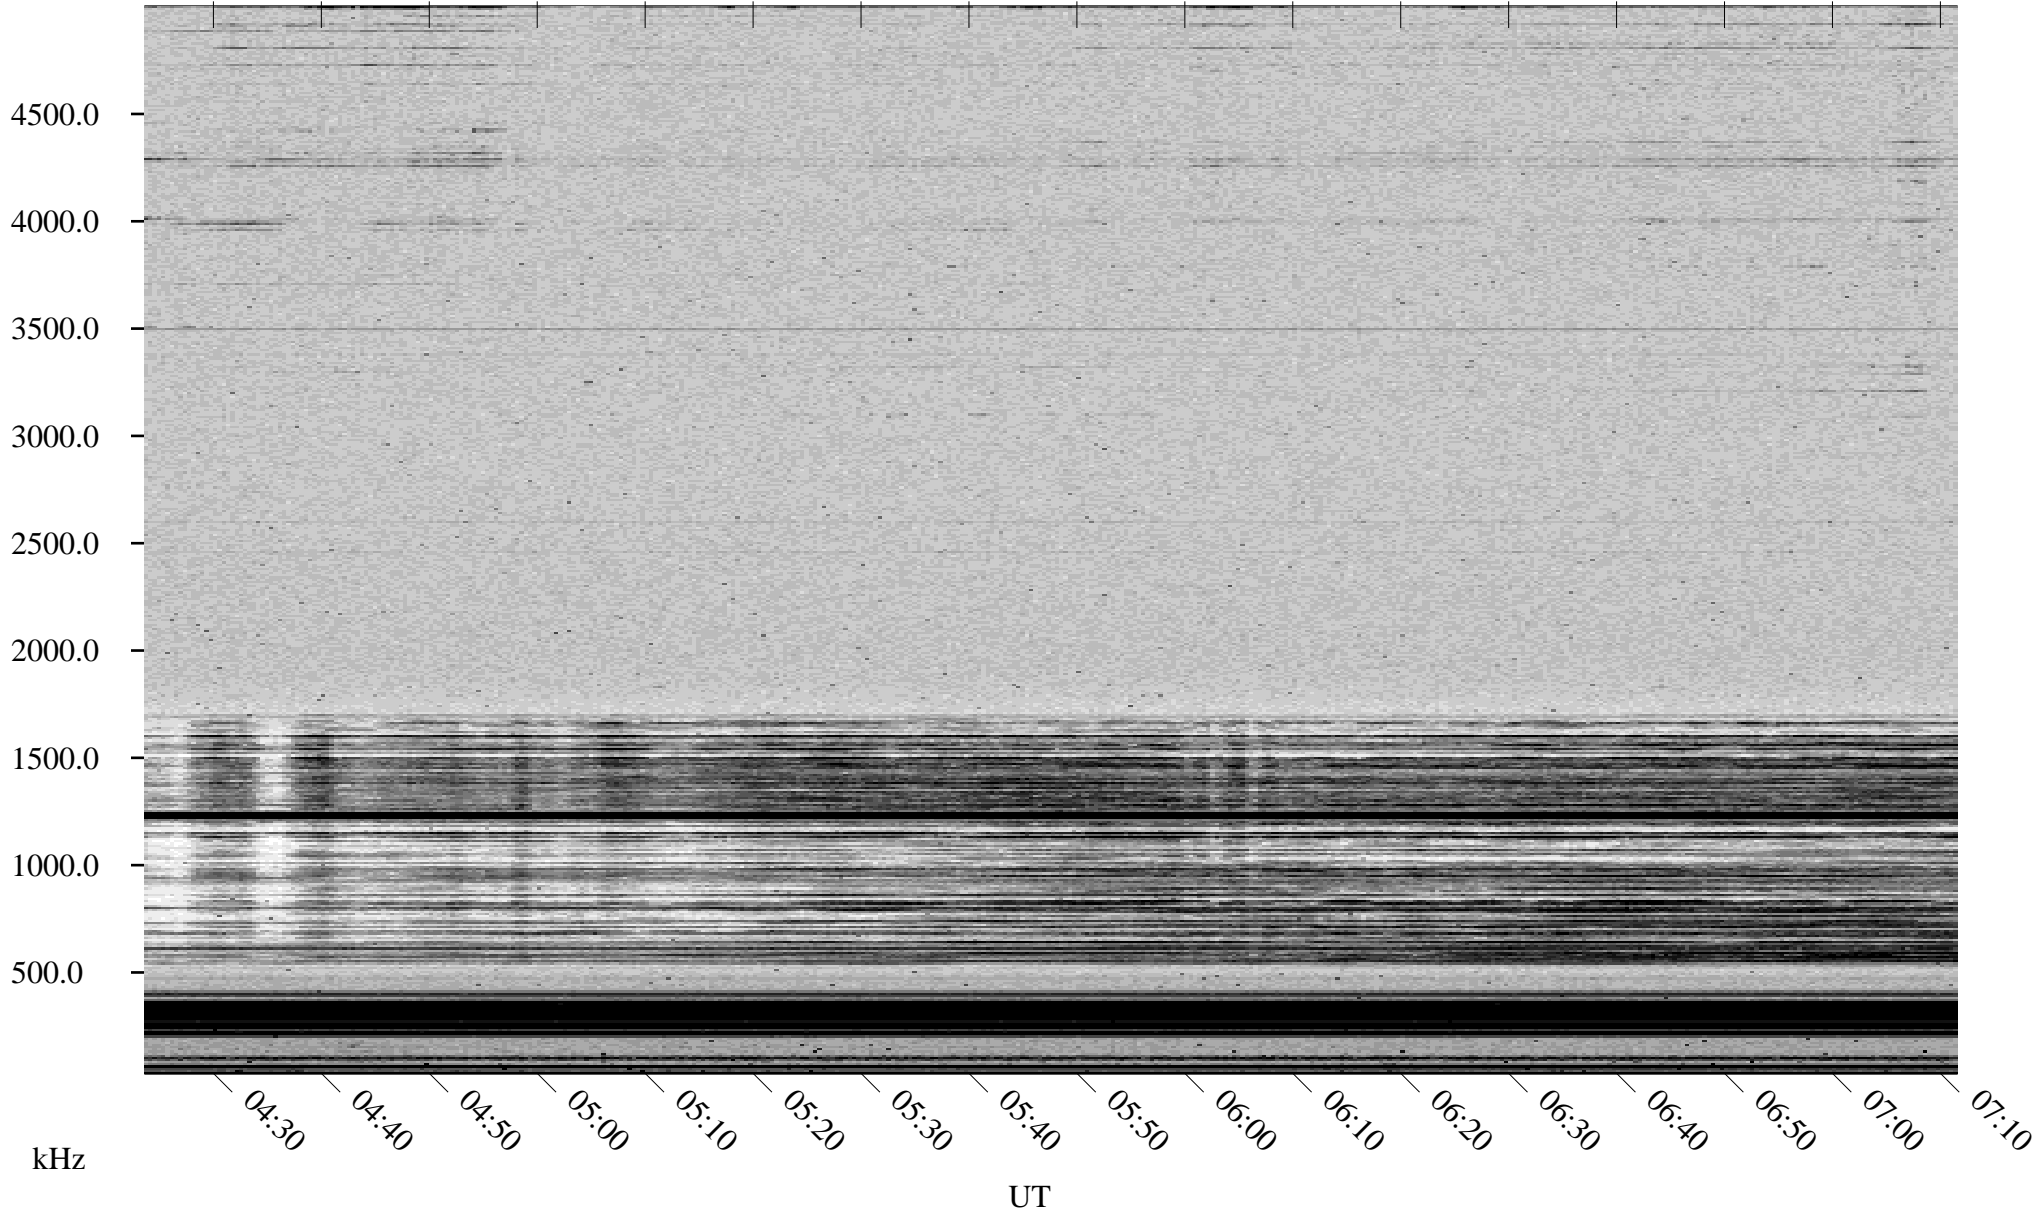

11/07/2001 Churchill, Manitoba

Linear Scale Black = 161 White = 15

ch013111.r00m max_12

Page 1

11/07/2001 Churchill, Manitoba

Linear Scale Black = 161 White = 15

ch013111.r00m max_12

Page 2

11/08/2001 Churchill, Manitoba

Linear Scale Black = 161 White = 15

ch013111.r00m max_12

Page 3

11/08/2001 Churchill, Manitoba

Linear Scale Black = 161 White = 15

ch013111l.r00m max_12

Page 4

11/08/2001 Churchill, Manitoba

Linear Scale Black = 161 White = 15

ch013111.r00m max_12

Page 5

11/08/2001 Churchill, Manitoba

Linear Scale Black = 161 White = 15

ch013111.r00m max_12

Page 6

11/08/2001 Churchill, Manitoba

Linear Scale Black = 161 White = 15

ch013111.r00m max_12

Page 7

11/08/2001 Churchill, Manitoba

Linear Scale Black = 161 White = 15

ch013111l.r00m max_12