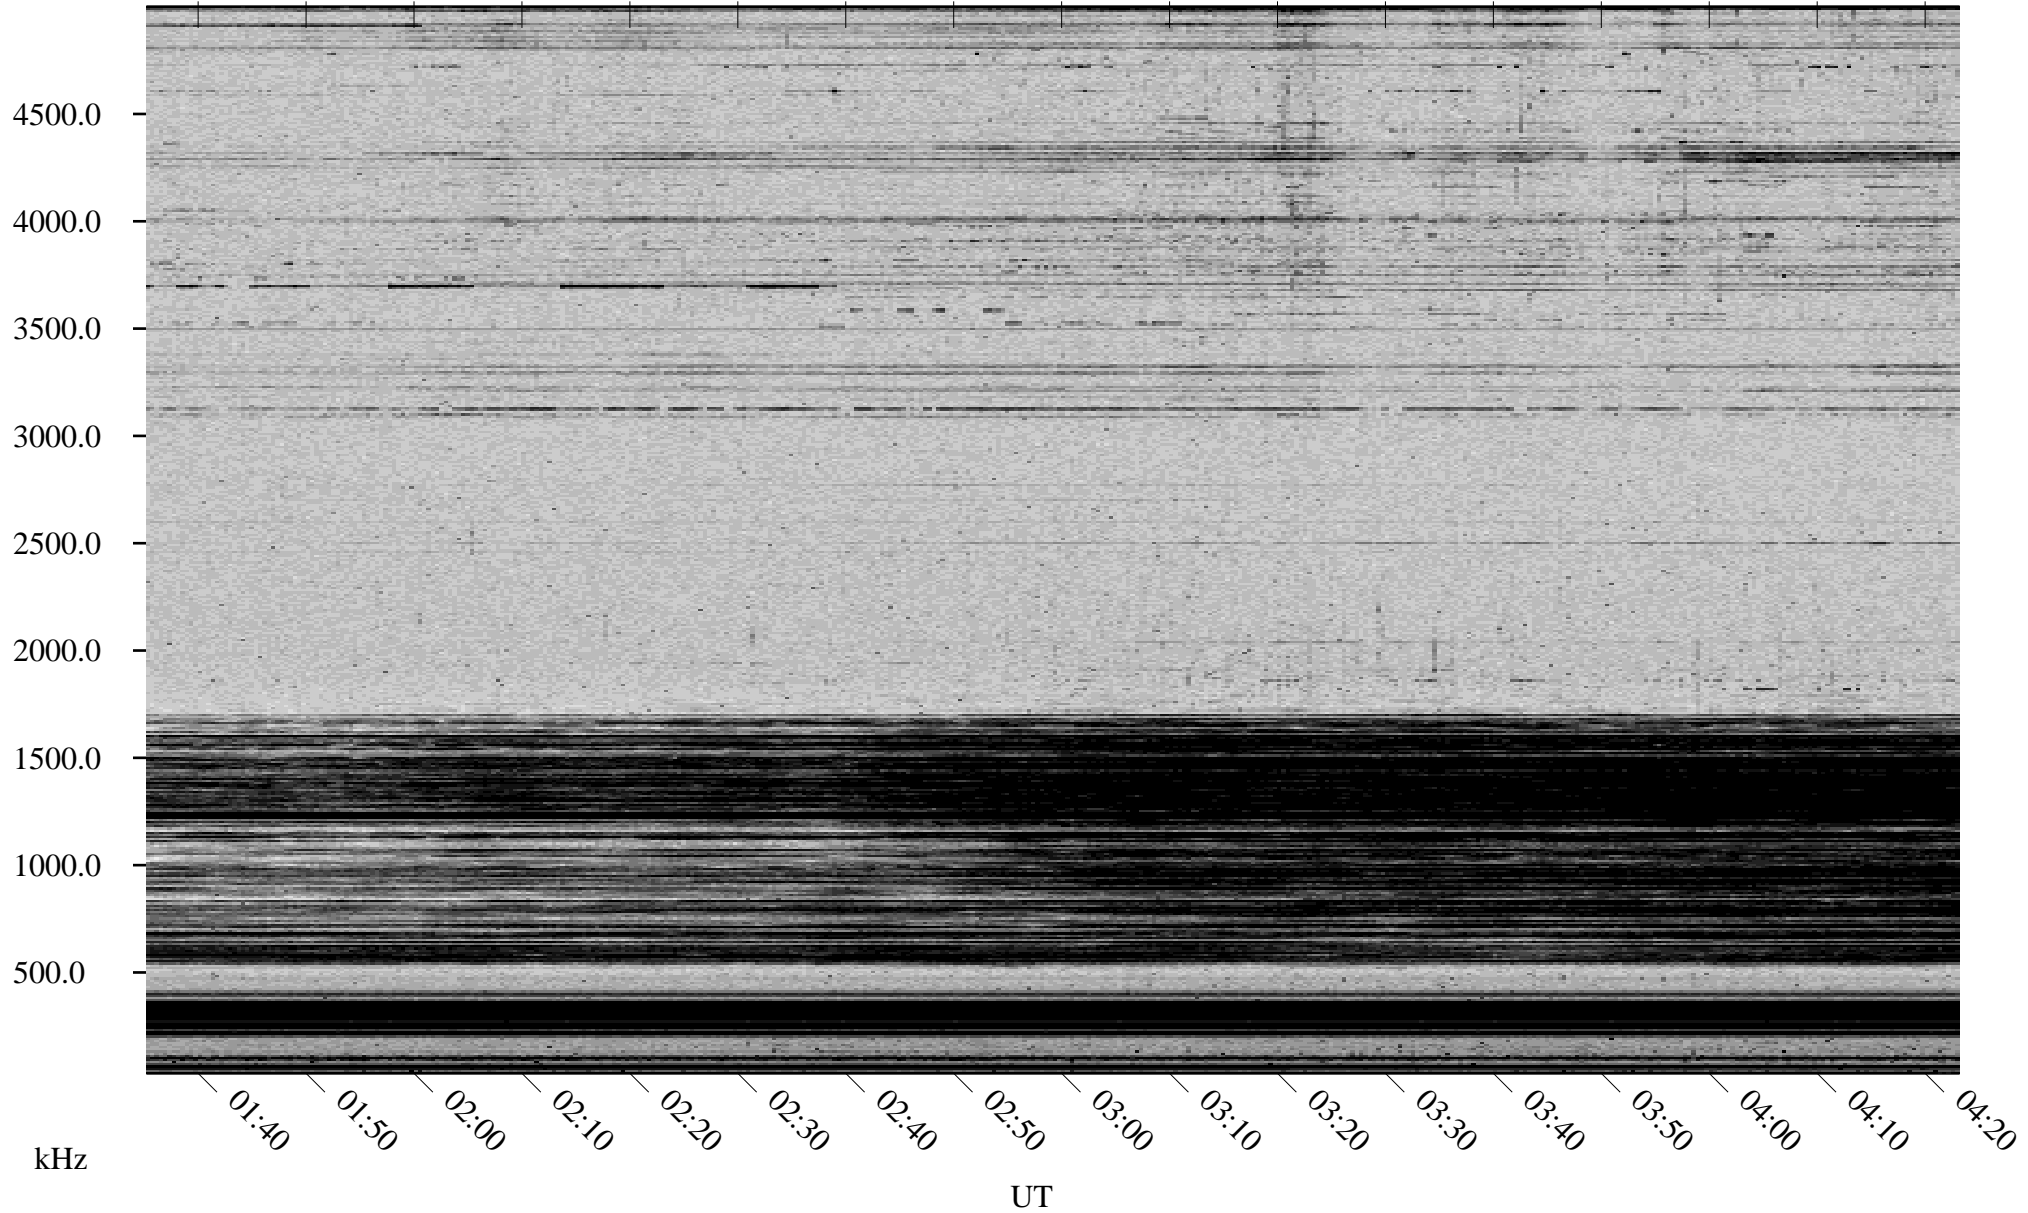

11/08/2001 Churchill, Manitoba

Linear Scale Black = 161 White = 15

ch01312l.r00m max_12

Page 1

11/08/2001 Churchill, Manitoba

Linear Scale Black = 161 White = 15

ch01312l.r00m max_12

Page 2

11/09/2001 Churchill, Manitoba

Linear Scale Black = 161 White = 15

ch01312l.r00m max_12

Page 3

11/09/2001 Churchill, Manitoba

Linear Scale Black = 161 White = 15

ch01312l.r00m max_12

Page 4

11/09/2001 Churchill, Manitoba

Linear Scale Black = 161 White = 15

ch01312l.r00m max_12

Page 5

11/09/2001 Churchill, Manitoba

Linear Scale Black = 161 White = 15

ch01312l.r00m max_12

Page 6

11/09/2001 Churchill, Manitoba

Linear Scale Black = 161 White = 15

ch01312l.r00m max_12

Page 7

11/09/2001 Churchill, Manitoba

Linear Scale Black = 161 White = 15

ch01312l.r00m max_12