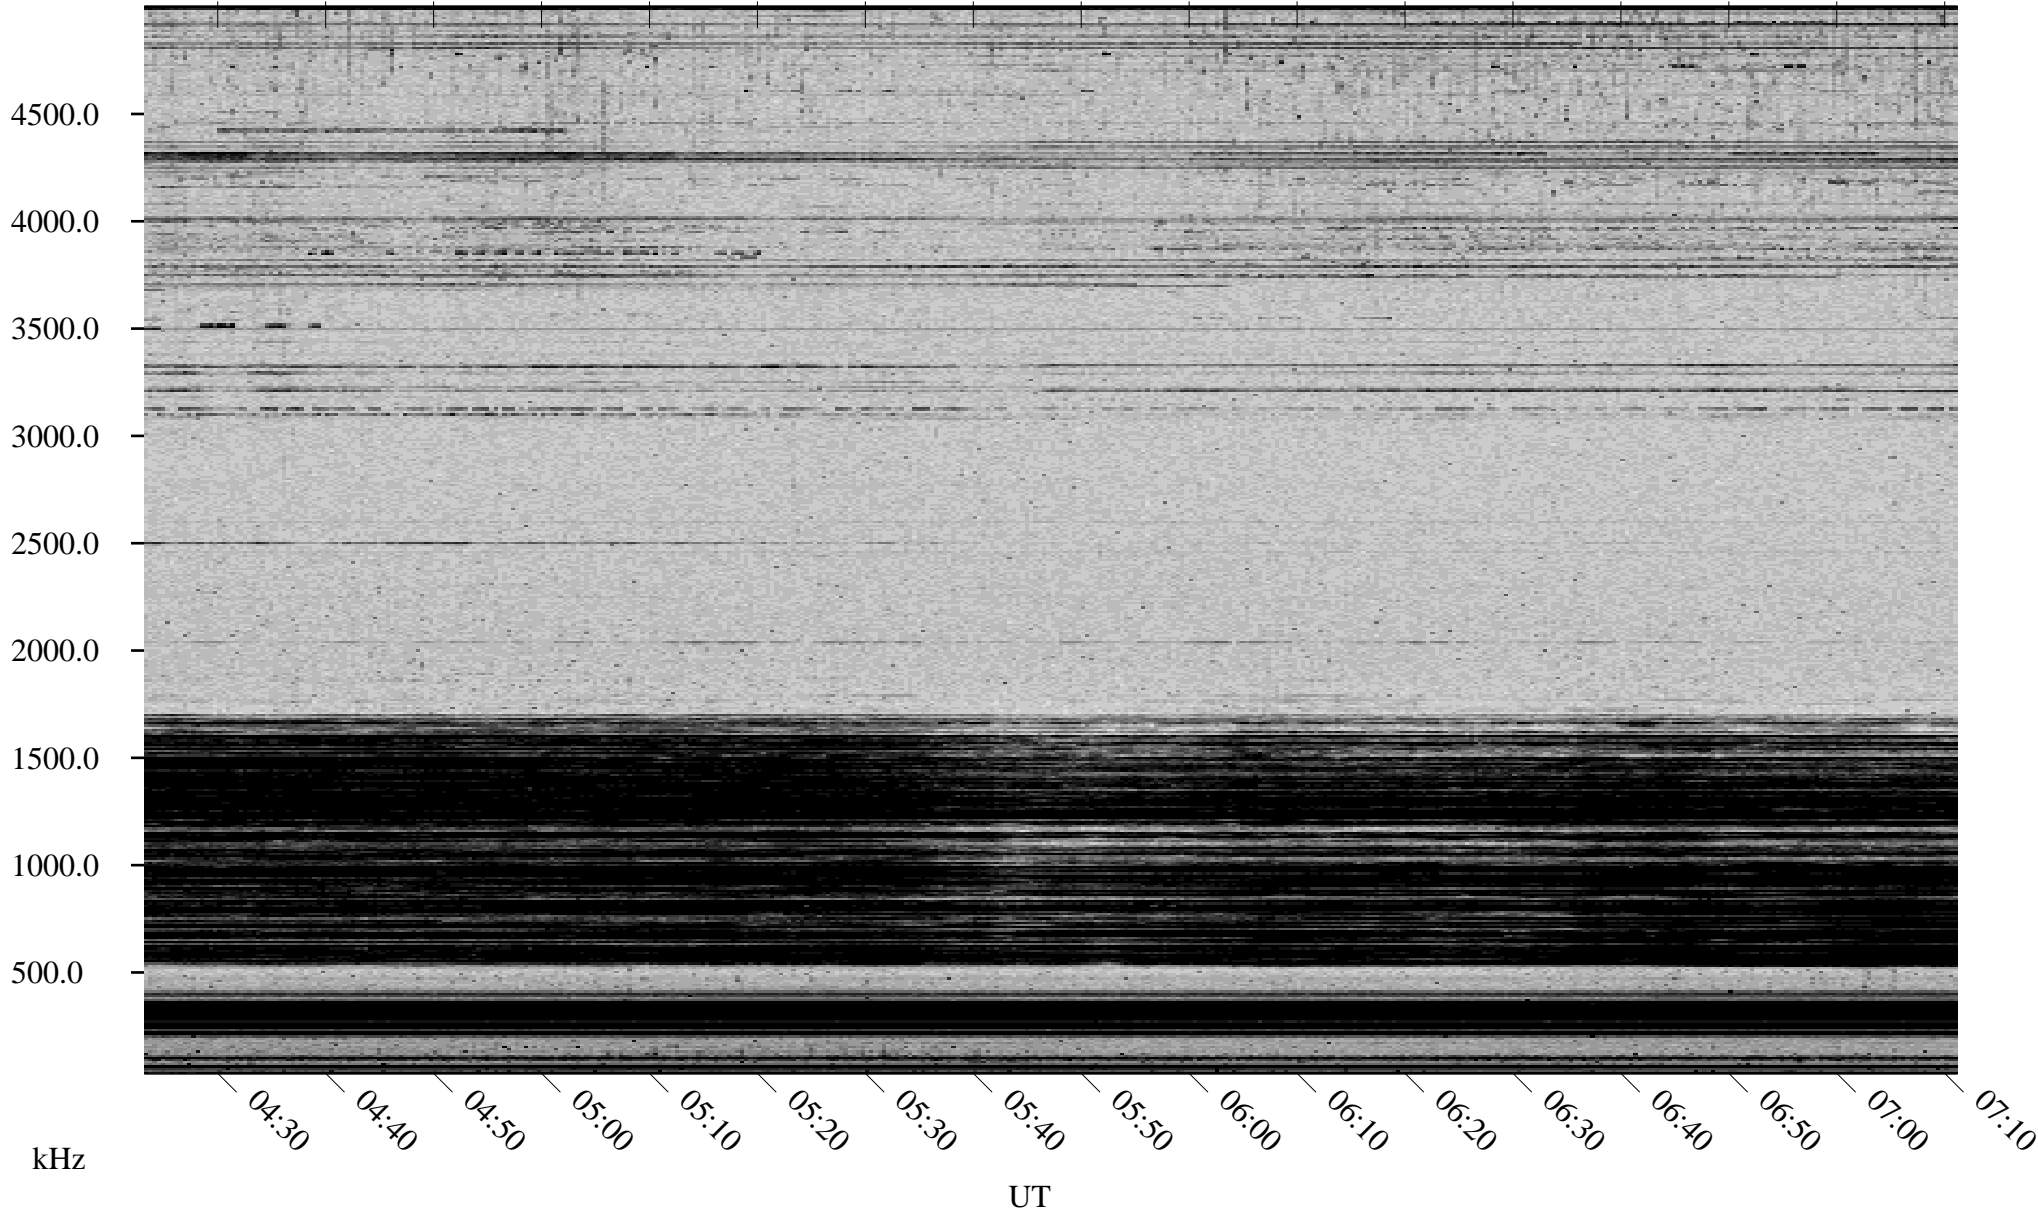

11/08/2001 Churchill, Manitoba

Linear Scale Black = 161 White = 15

ch01312l.r00m max_12

Page 1

11/08/2001 Churchill, Manitoba

Linear Scale Black = 161 White = 15

ch01312l.r00m max_12

Page 2

11/09/2001 Churchill, Manitoba

Linear Scale Black = 161 White = 15

ch01312l.r00m max_12

Page 3

11/09/2001 Churchill, Manitoba

Linear Scale Black = 161 White = 15

ch01312l.r00m max_12

Page 4

11/09/2001 Churchill, Manitoba

Linear Scale Black = 161 White = 15

ch01312l.r00m max_12

Page 5

11/09/2001 Churchill, Manitoba

Linear Scale Black = 161 White = 15

ch01312l.r00m max_12

Page 6

11/09/2001 Churchill, Manitoba

Linear Scale Black = 161 White = 15

ch01312l.r00m max_12

Page 7

11/09/2001 Churchill, Manitoba

Linear Scale Black = 161 White = 15

ch01312l.r00m max_12