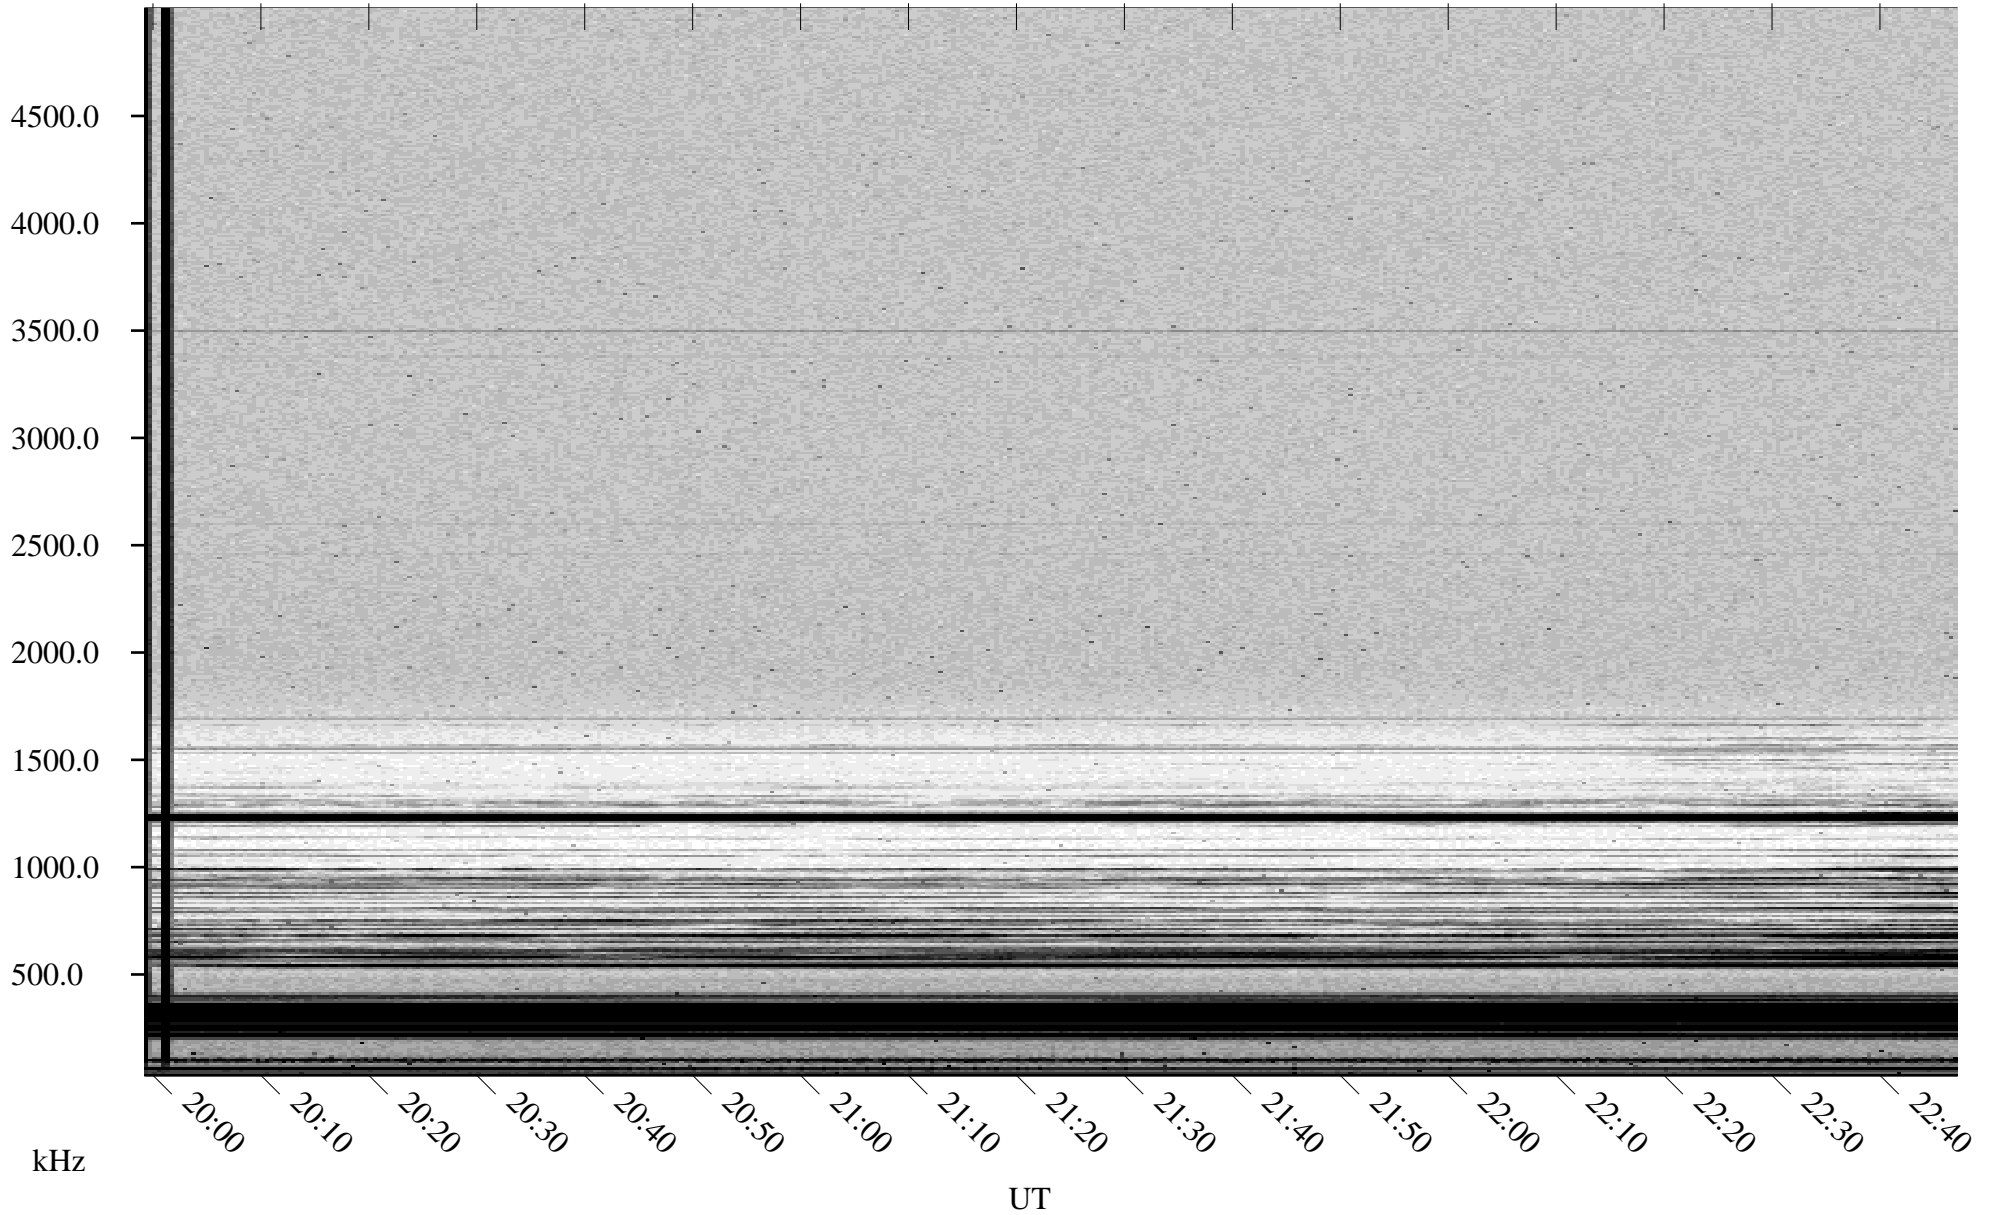

11/08/2001 Churchill, Manitoba

Linear Scale Black = 161 White = 15

ch01312l.r00m max_12

Page 1

11/08/2001 Churchill, Manitoba

Linear Scale Black = 161 White = 15

ch01312l.r00m max_12

Page 2

11/09/2001 Churchill, Manitoba

Linear Scale Black = 161 White = 15

ch01312l.r00m max_12

Page 3

11/09/2001 Churchill, Manitoba

Linear Scale Black = 161 White = 15

ch01312l.r00m max_12

Page 4

11/09/2001 Churchill, Manitoba

Linear Scale Black = 161 White = 15

ch01312l.r00m max_12

Page 5

11/09/2001 Churchill, Manitoba

Linear Scale Black = 161 White = 15

ch01312l.r00m max_12

Page 6

11/09/2001 Churchill, Manitoba

Linear Scale Black = 161 White = 15

ch01312l.r00m max_12

Page 7

11/09/2001 Churchill, Manitoba

Linear Scale Black = 161 White = 15

ch01312l.r00m max_12