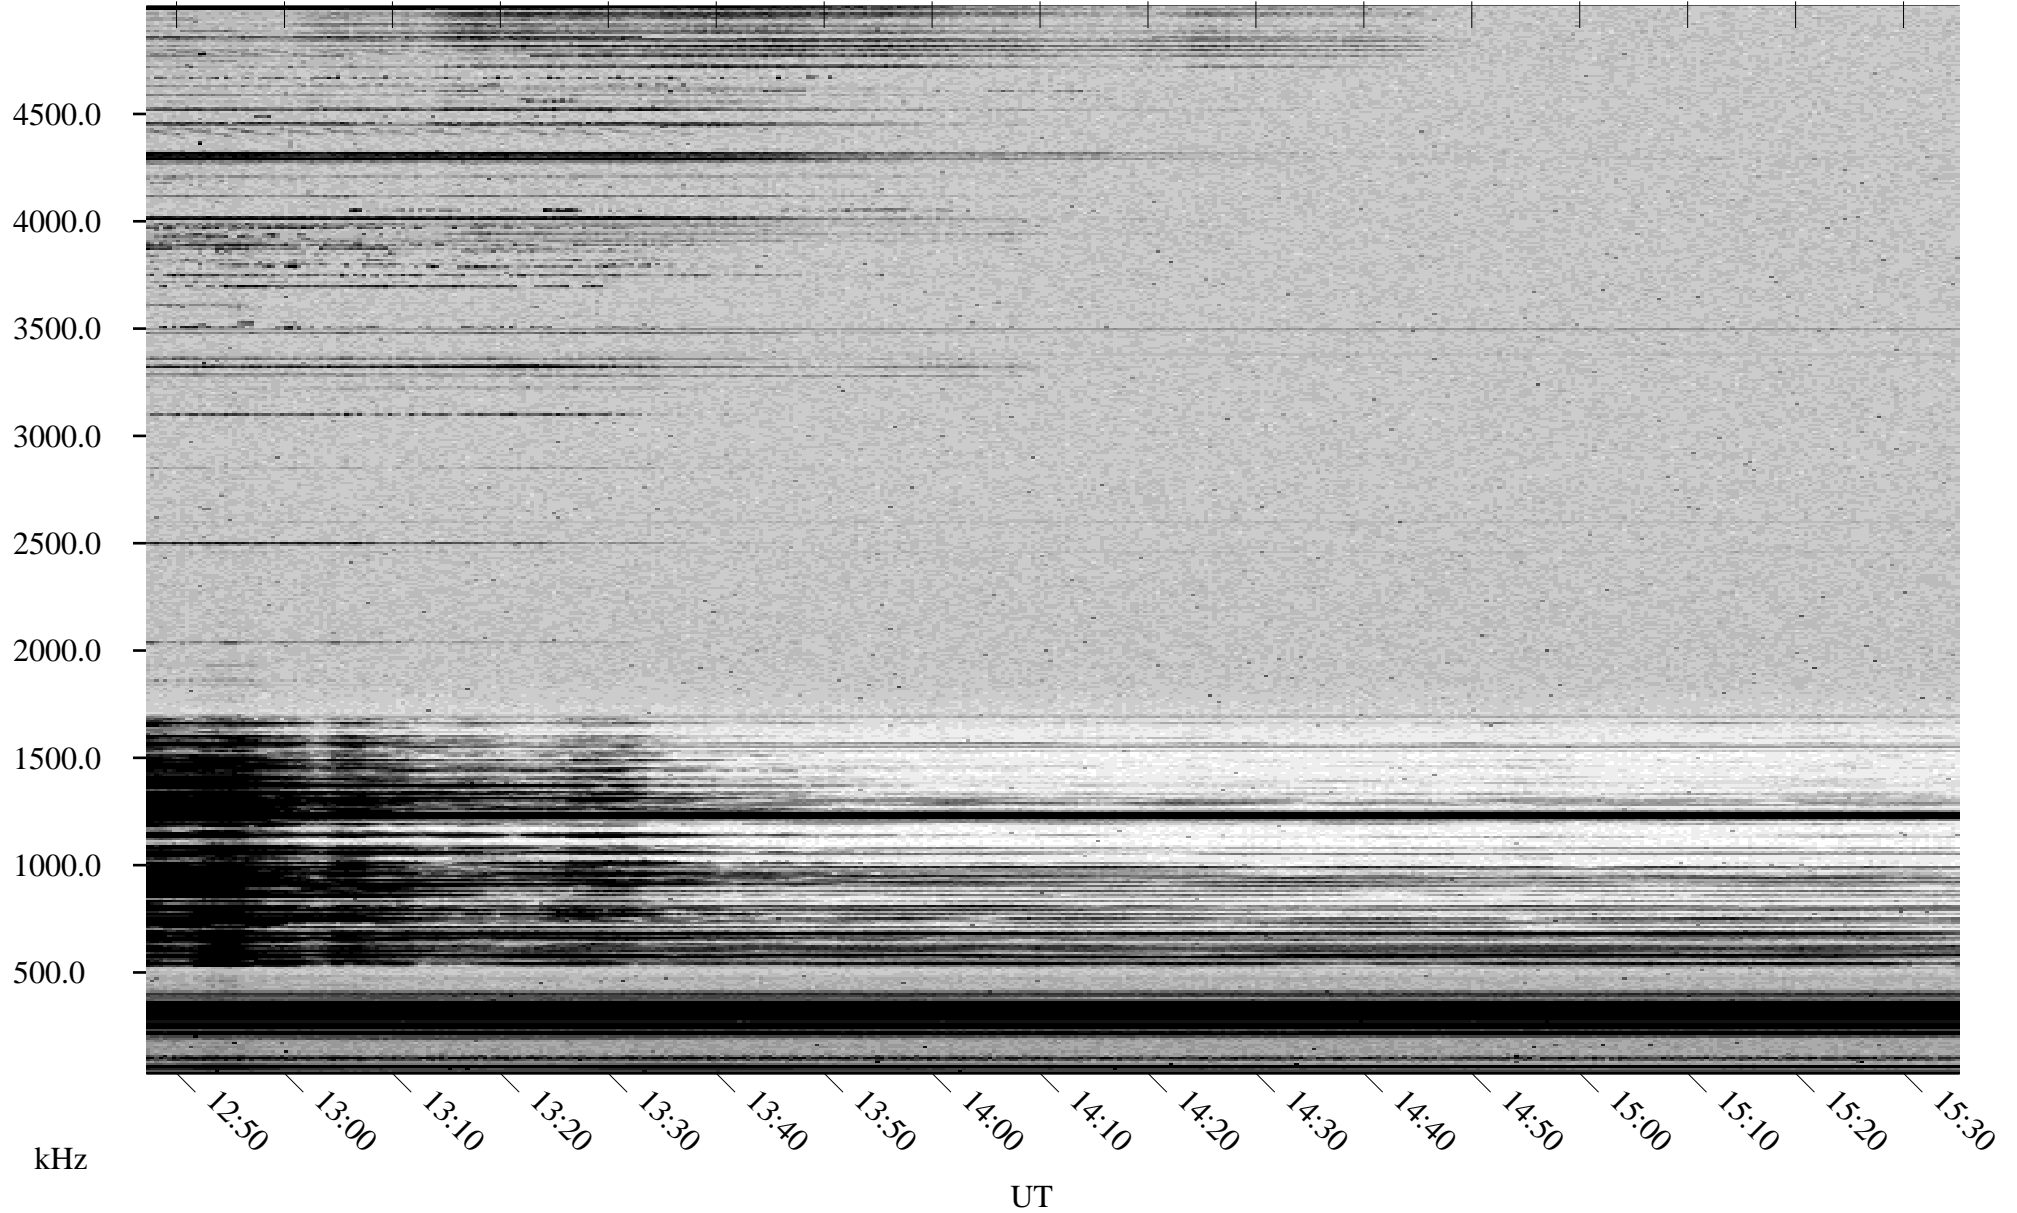

11/09/2001 Churchill, Manitoba

Linear Scale Black = 161 White = 15

ch01312l.r00m max_12

Page 3

11/09/2001 Churchill, Manitoba

Linear Scale Black = 161 White = 15

ch01312l.r00m max_12

Page 4

11/09/2001 Churchill, Manitoba

Linear Scale Black = 161 White = 15

ch01312l.r00m max_12

Page 5

11/09/2001 Churchill, Manitoba

Linear Scale Black = 161 White = 15

ch01312l.r00m max_12

Page 6

11/09/2001 Churchill, Manitoba

Linear Scale Black = 161 White = 15

ch01312l.r00m max_12

Page 7

11/09/2001 Churchill, Manitoba

Linear Scale Black = 161 White = 15

ch01312l.r00m max_12