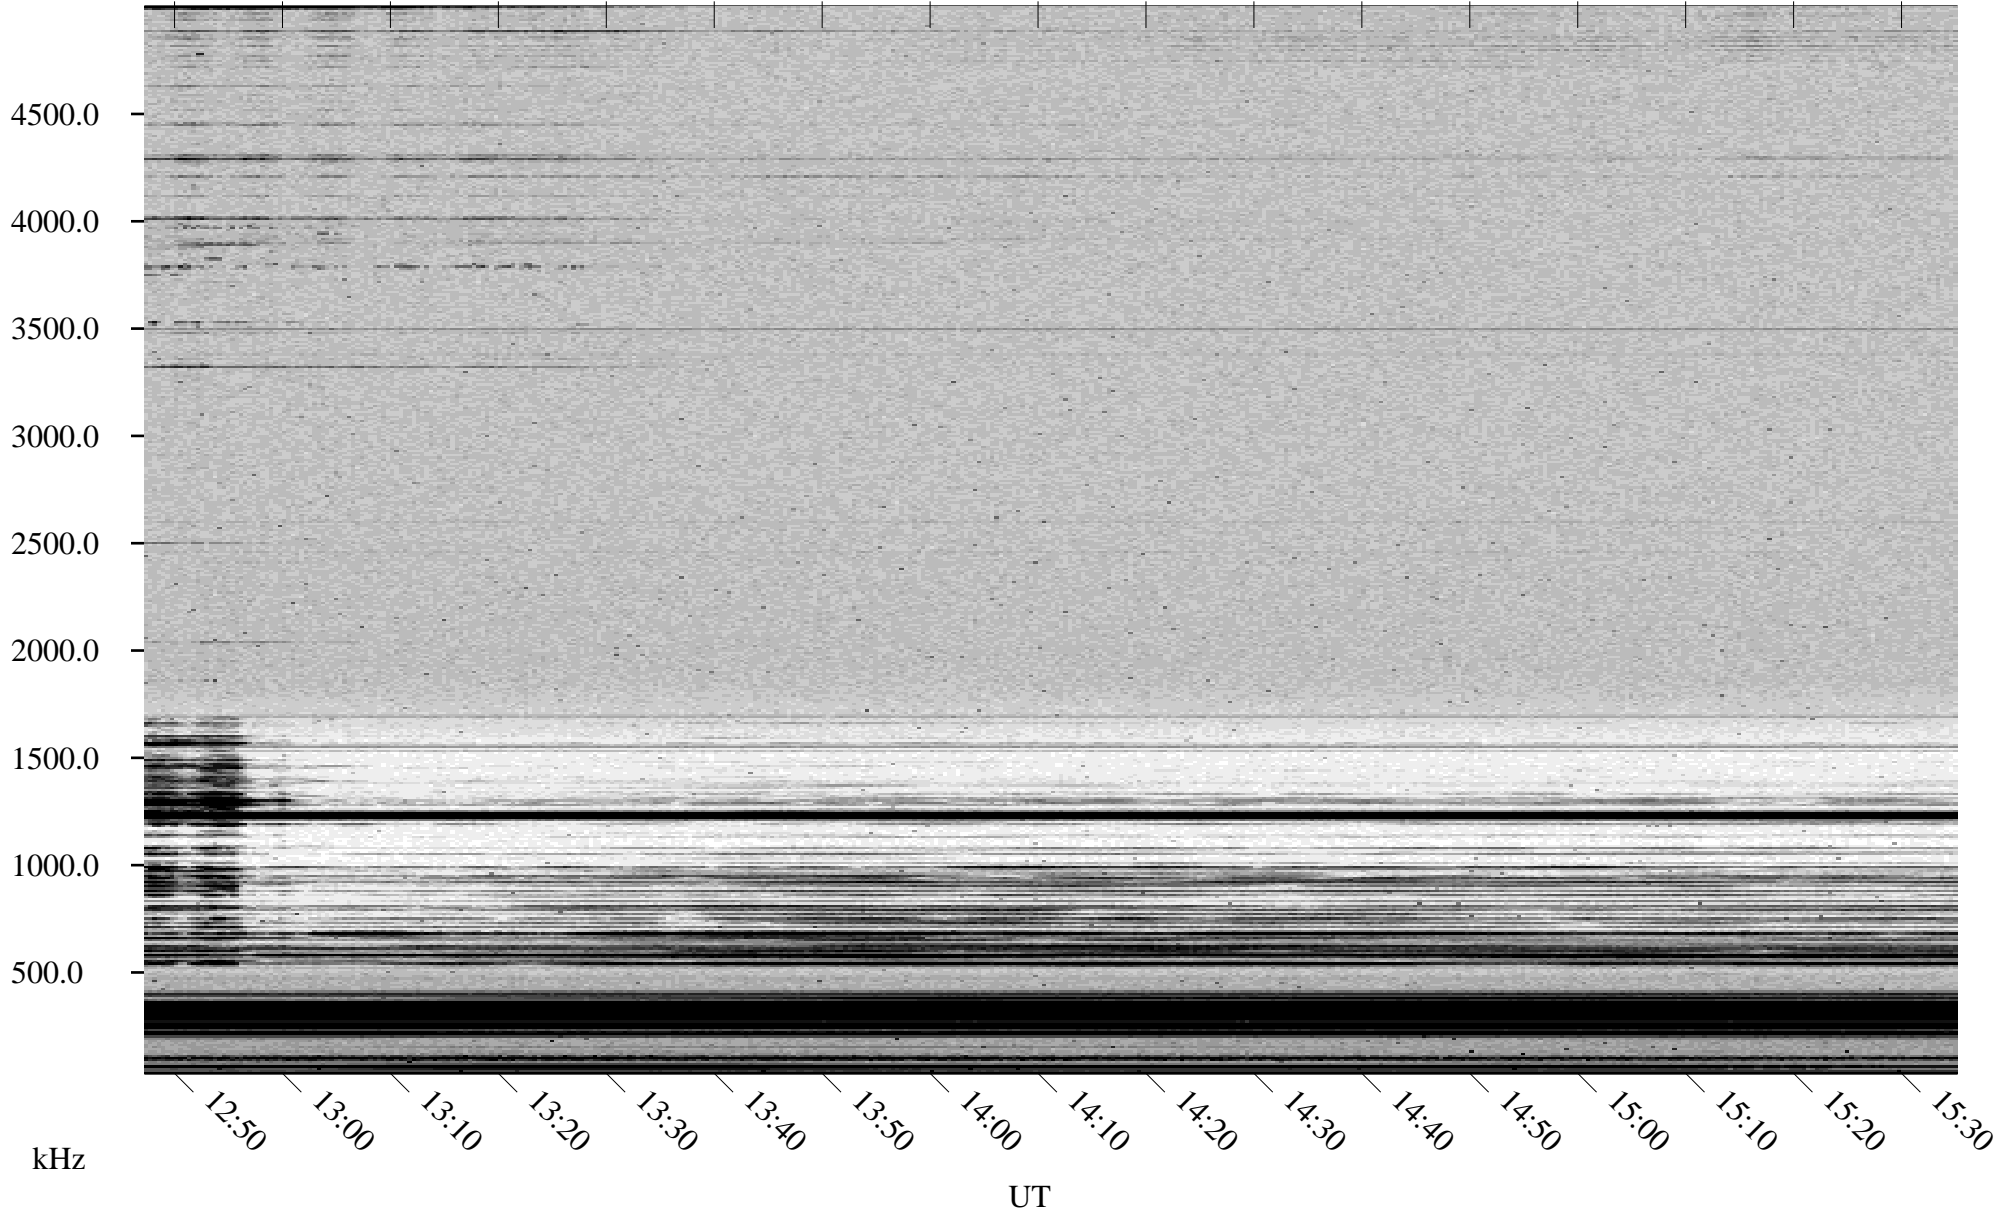

# 11/10/2001 Churchill, Manitoba

Linear Scale    Black = 161    White = 15

ch01313l.r00m max\_12

Page 6

# 11/10/2001 Churchill, Manitoba

Linear Scale    Black = 161    White = 15

ch013131l.r00m max\_12

Page 7

# 11/10/2001 Churchill, Manitoba

Linear Scale    Black = 161    White = 15

ch013131l.r00m max\_12