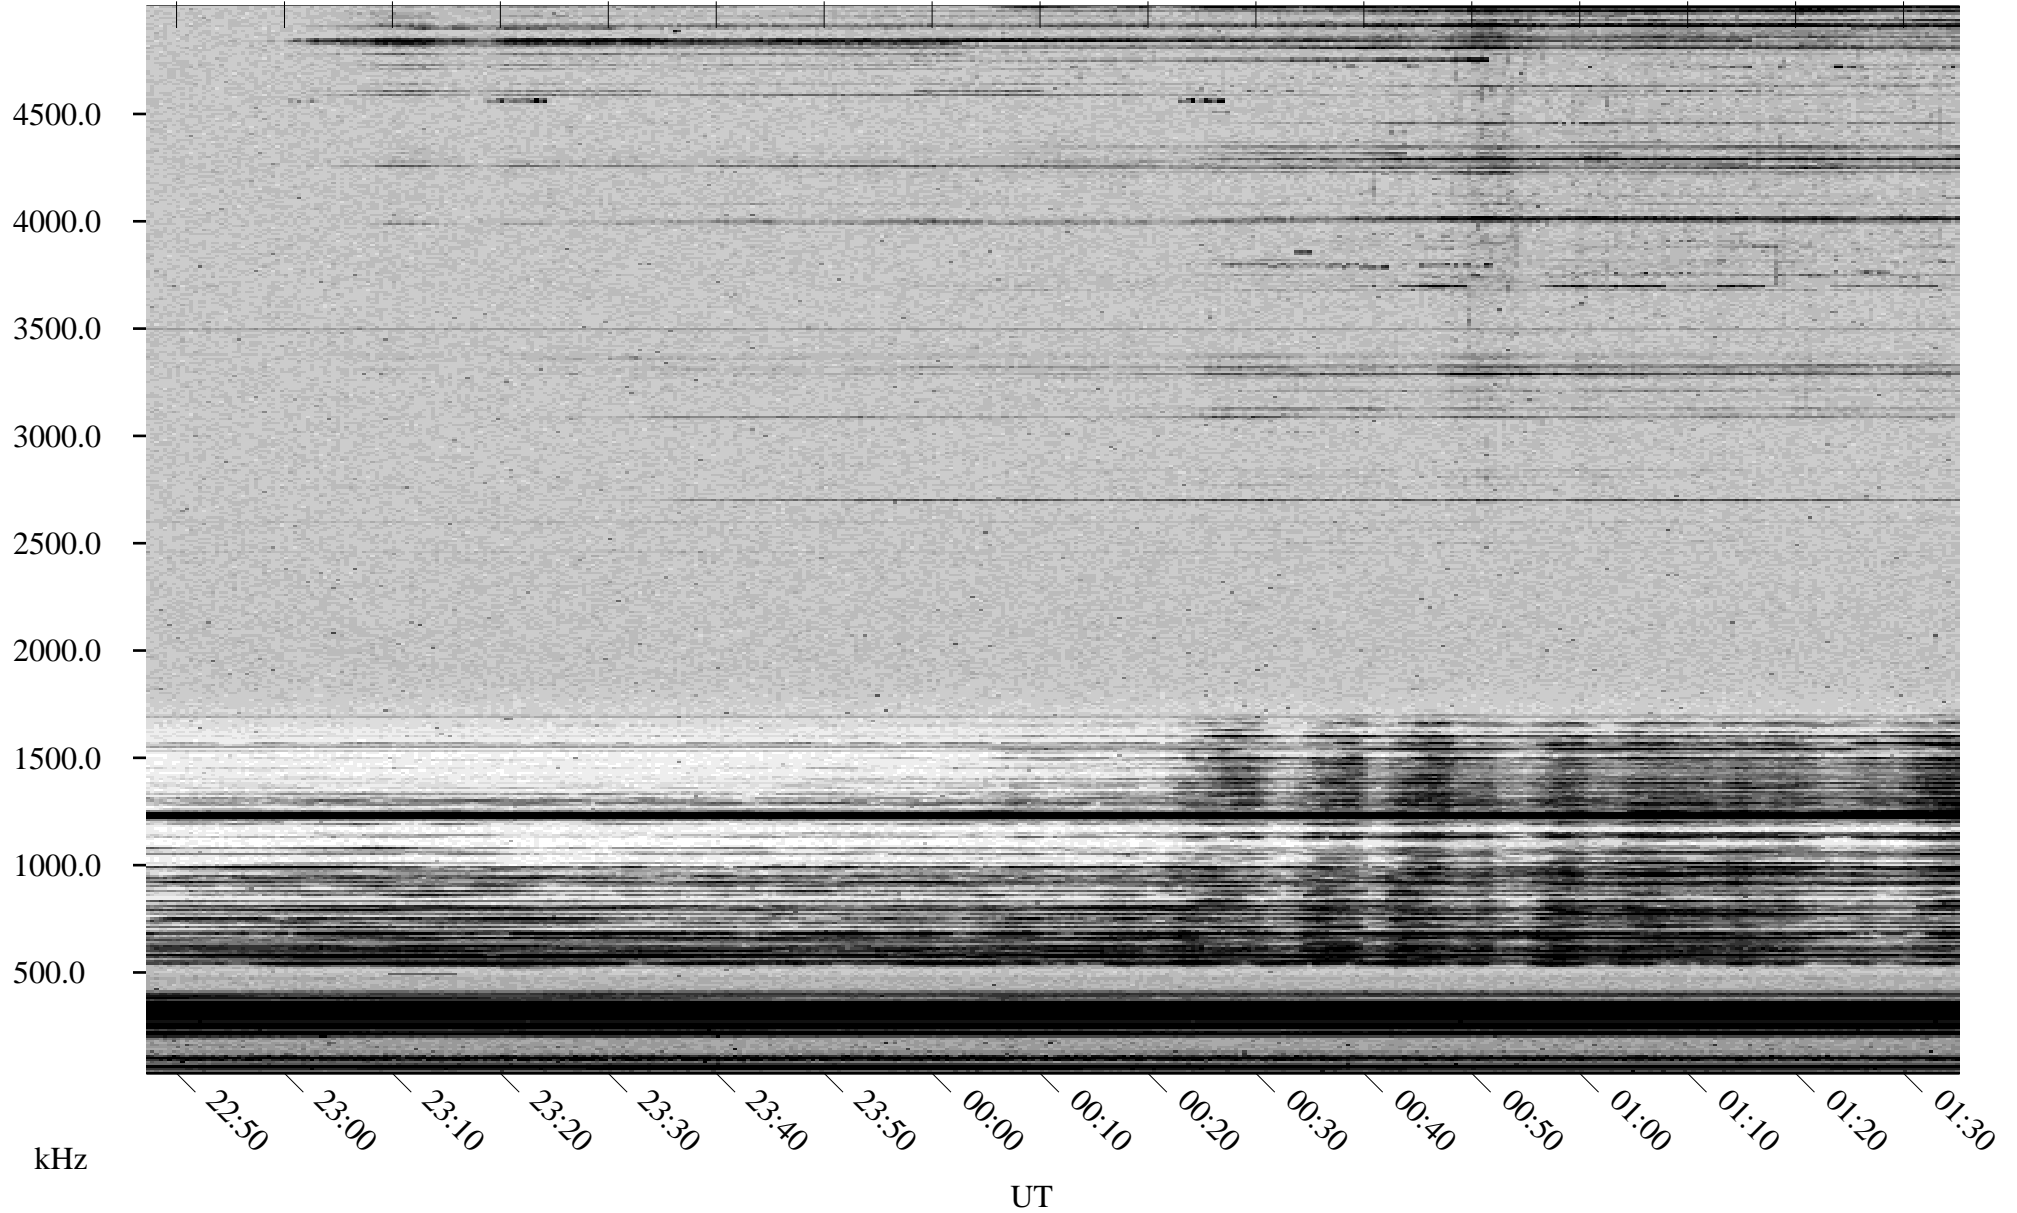

# 11/09/2001 Churchill, Manitoba

Linear Scale    Black = 161    White = 15

ch01313l.r00m max\_12

Page 1

# 11/09/2001 Churchill, Manitoba

Linear Scale    Black = 161    White = 15

ch01313l.r00m max\_12

Page 2

# 11/10/2001 Churchill, Manitoba

Linear Scale    Black = 161    White = 15

ch013131l.r00m max\_12

Page 3

# 11/10/2001 Churchill, Manitoba

Linear Scale    Black = 161    White = 15

ch01313l.r00m max\_12

Page 4