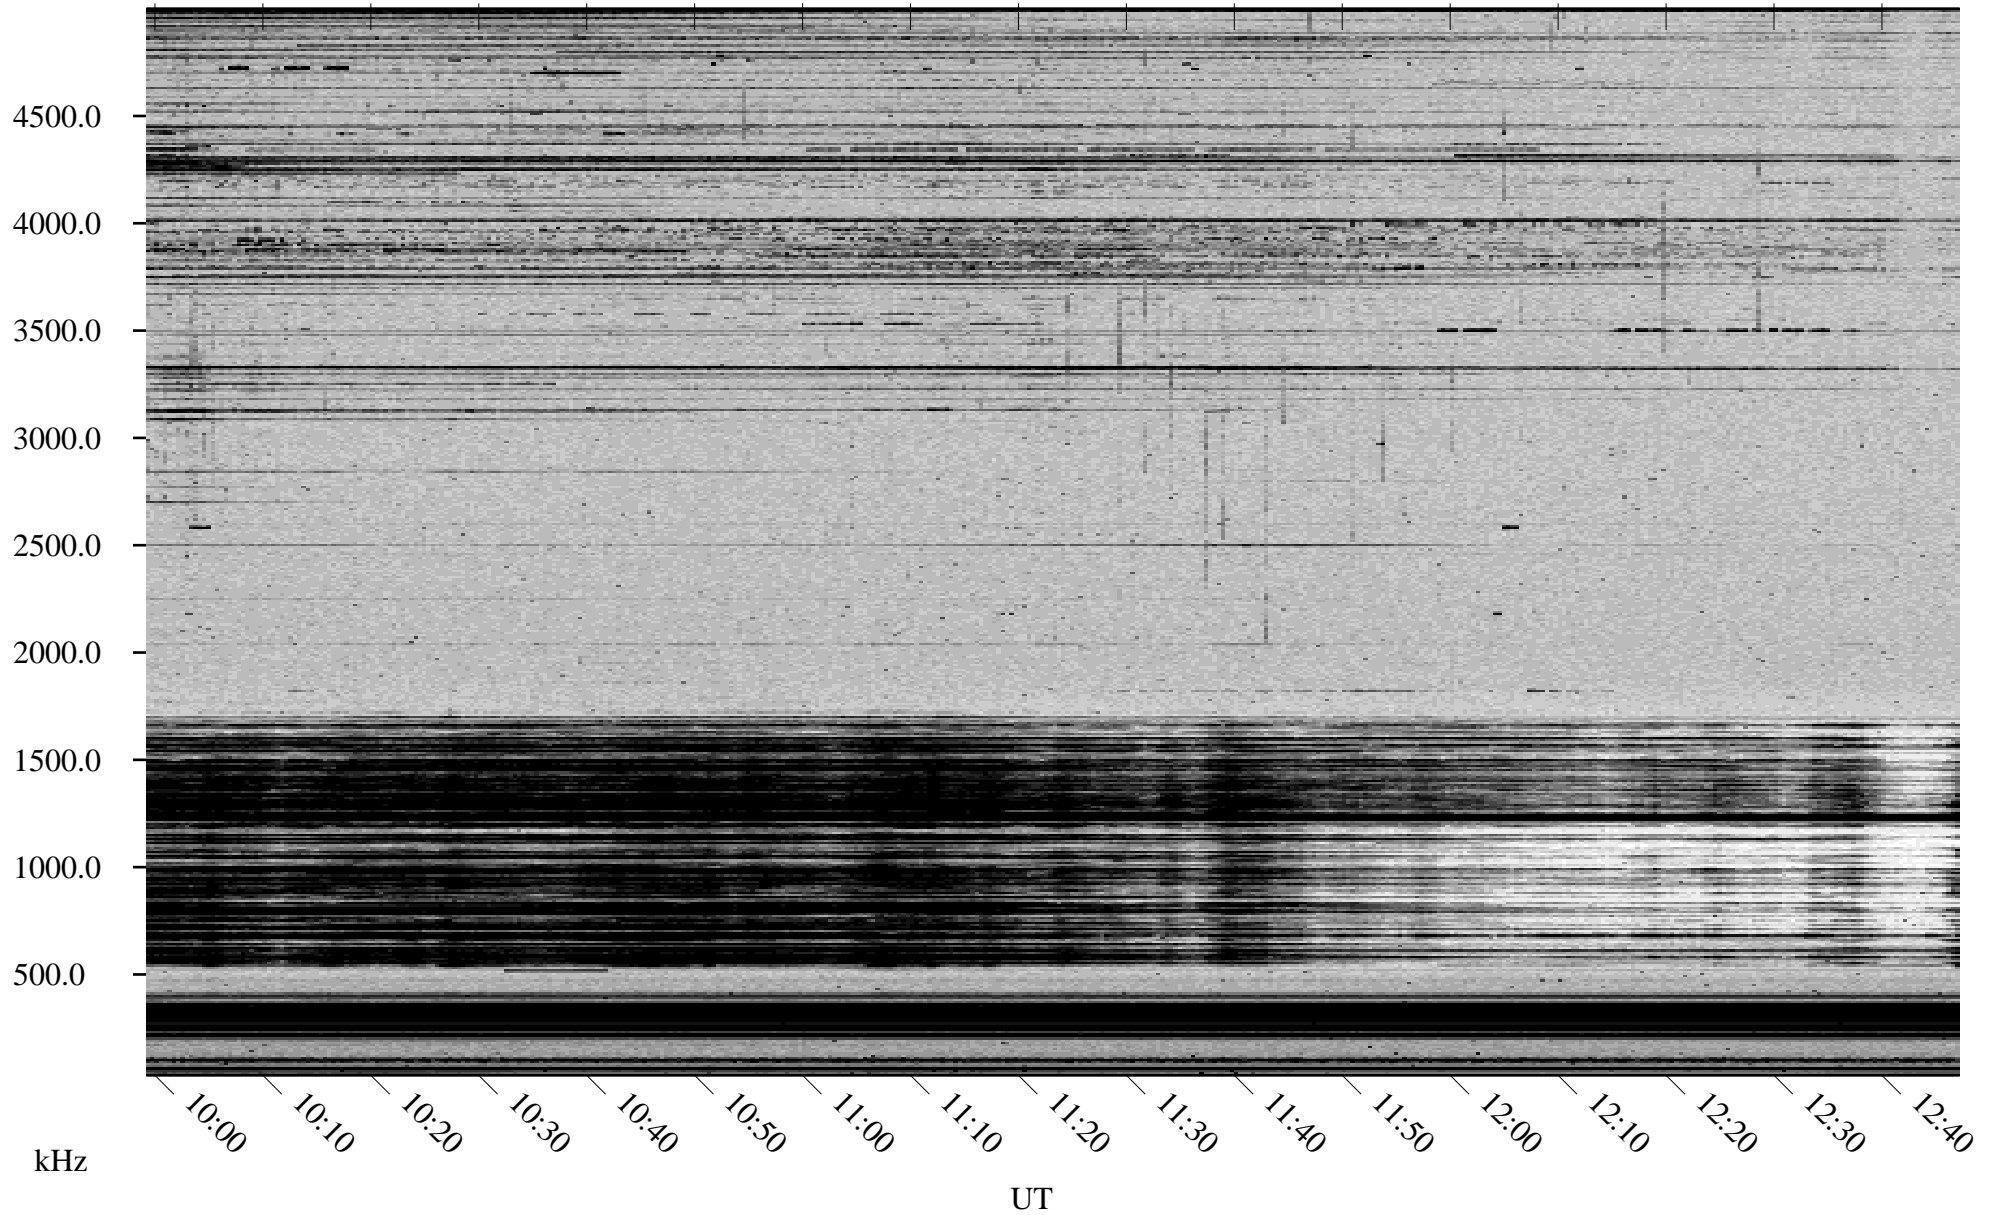

# 11/10/2001 Churchill, Manitoba

Linear Scale    Black = 161    White = 15

ch01313l.r00m max\_12

Page 5

# 11/10/2001 Churchill, Manitoba

Linear Scale    Black = 161    White = 15

ch01313l.r00m max\_12

Page 6

# 11/10/2001 Churchill, Manitoba

Linear Scale    Black = 161    White = 15

ch013131l.r00m max\_12

Page 7