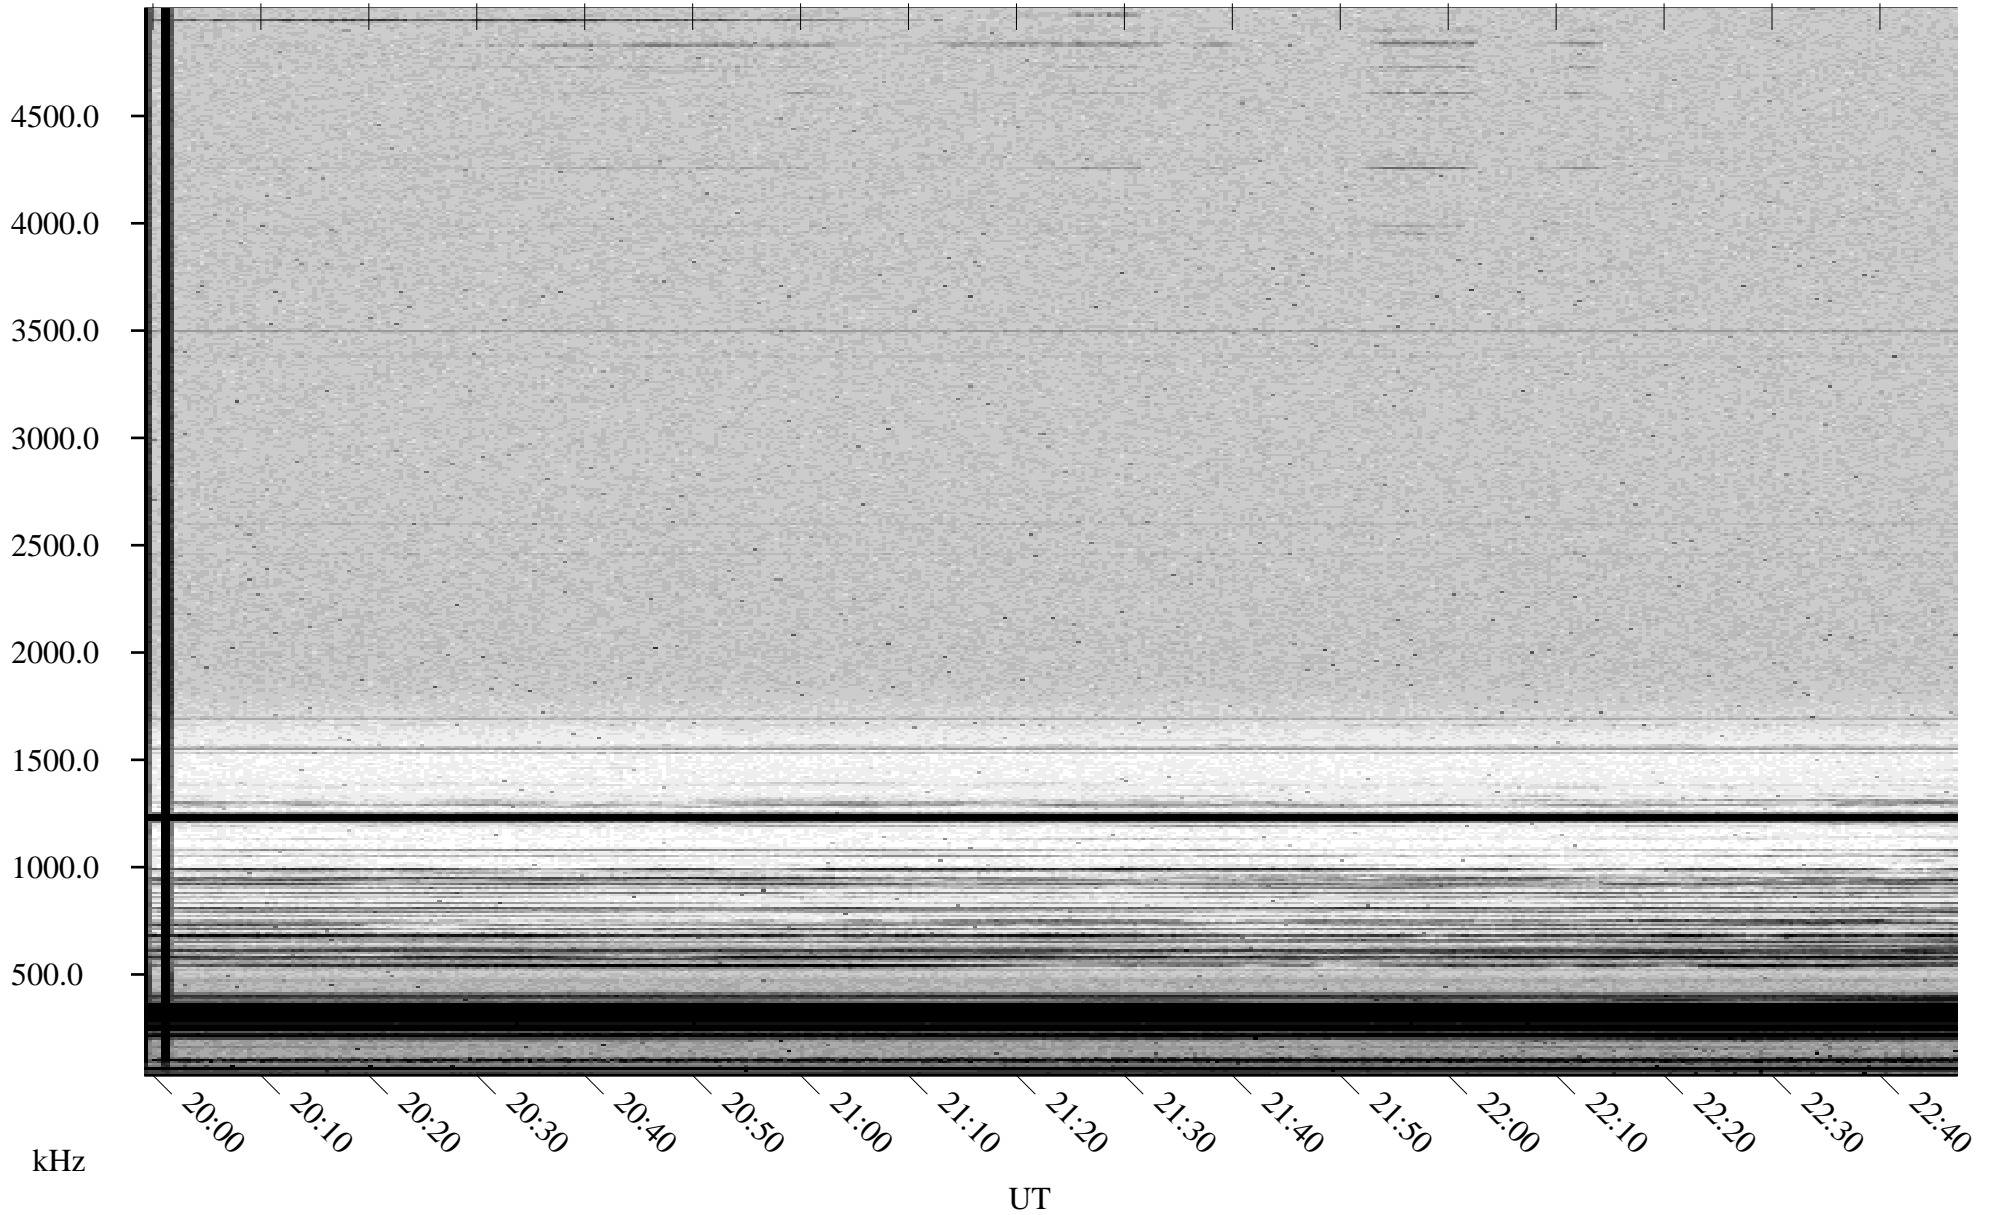

# 11/09/2001 Churchill, Manitoba

Linear Scale    Black = 161    White = 15

ch01313l.r00m max\_12

Page 1

# 11/09/2001 Churchill, Manitoba

Linear Scale    Black = 161    White = 15

ch01313l.r00m max\_12

Page 2

# 11/10/2001 Churchill, Manitoba

Linear Scale    Black = 161    White = 15

ch013131l.r00m max\_12

Page 3

# 11/10/2001 Churchill, Manitoba

Linear Scale    Black = 161    White = 15

ch01313l.r00m max\_12

Page 4