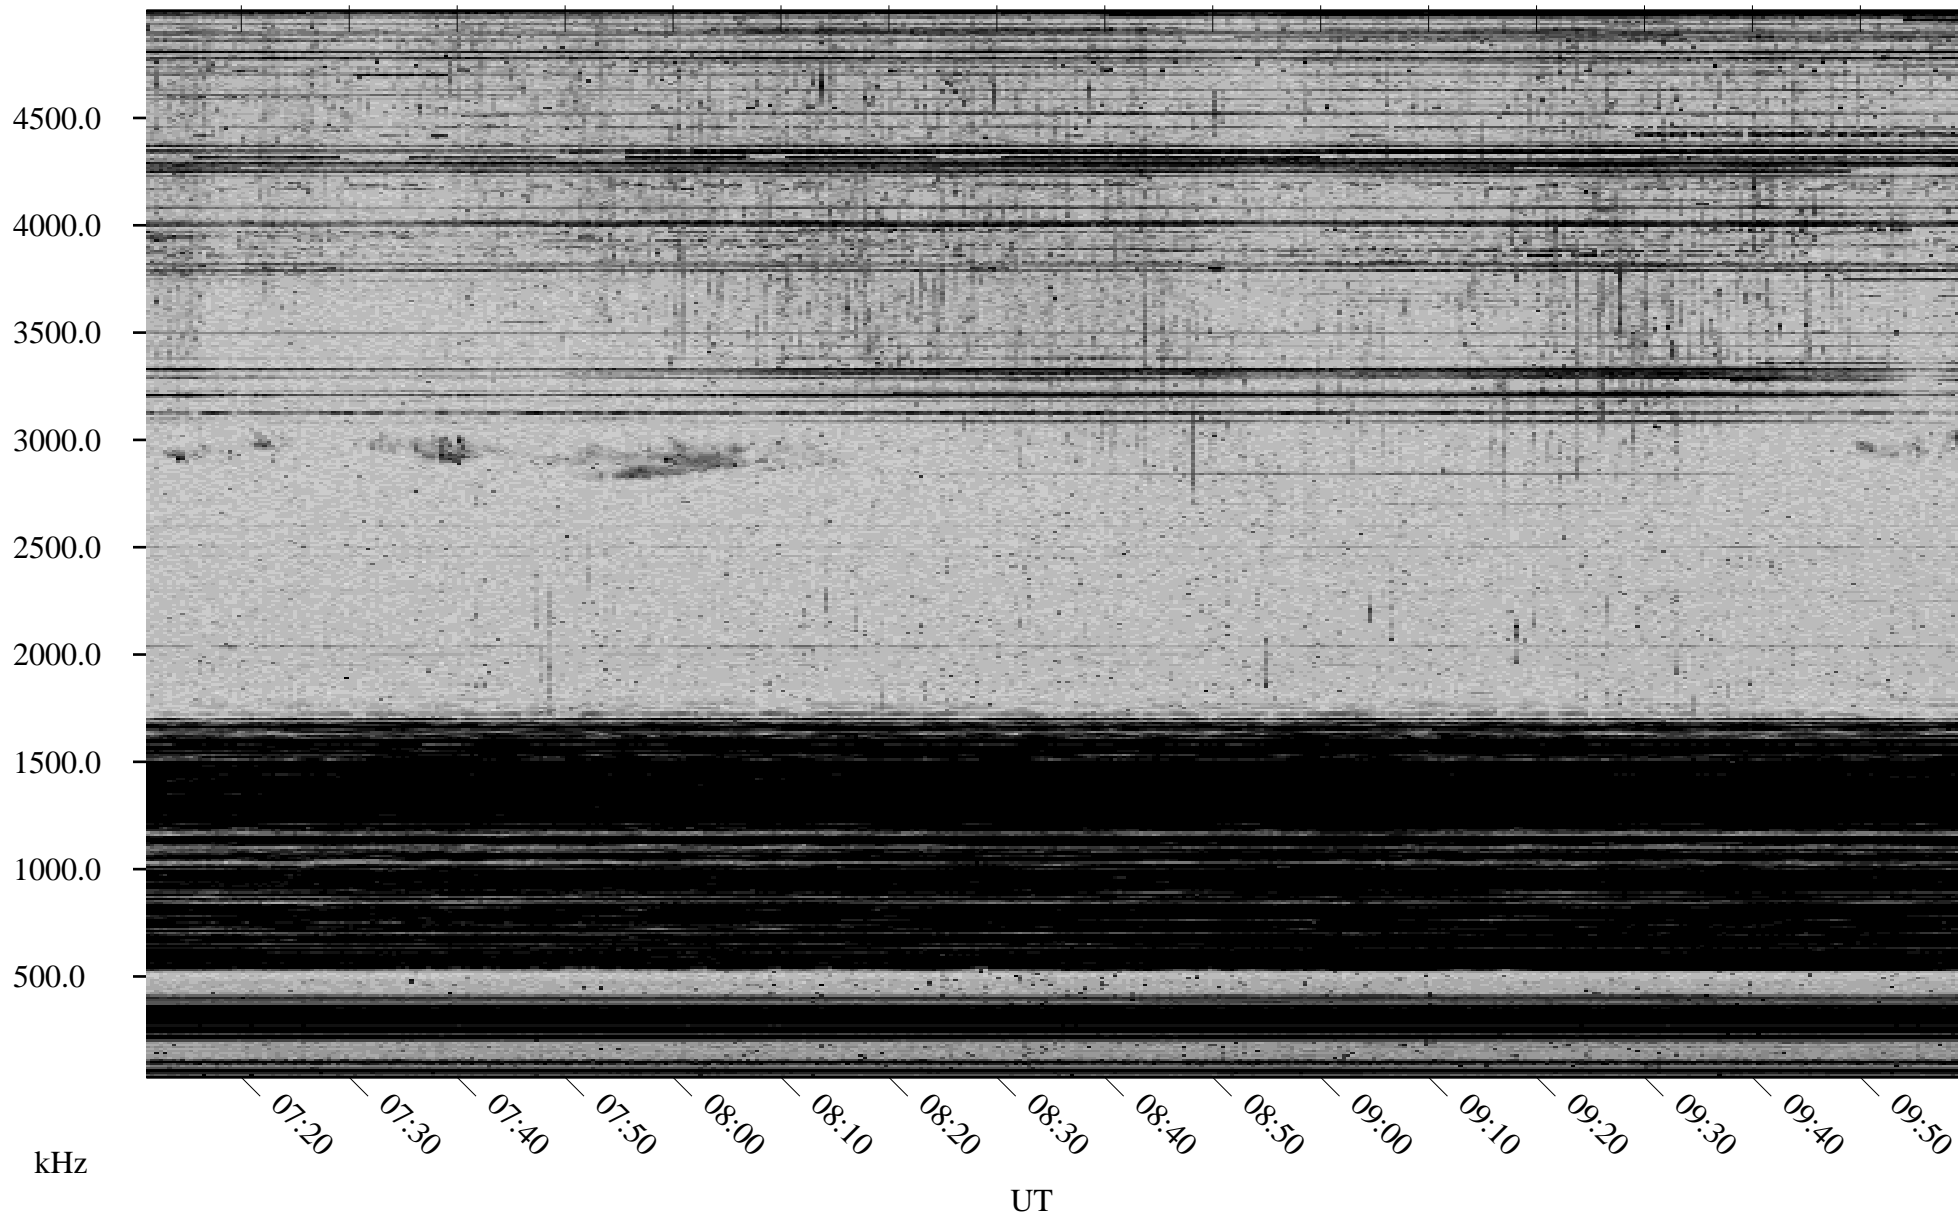

11/10/2001 Churchill, Manitoba

Linear Scale

Black = 161

White = 15

ch01314l.r00m max_12

Page 1

11/10/2001 Churchill, Manitoba

Linear Scale

ch01314l.r00m max_12

Page 3

11/11/2001 Churchill, Manitoba

Linear Scale Black = 161 White = 15

ch01314l.r00m max_12

Page 4

11/11/2001 Churchill, Manitoba

Linear Scale Black = 161 White = 15

ch01314l.r00m max_12

Page 5

11/11/2001 Churchill, Manitoba

Linear Scale Black = 161 White = 15

ch01314l.r00m max_12

Page 6

11/11/2001 Churchill, Manitoba

Linear Scale Black = 161 White = 15

ch01314l.r00m max_12

Page 7

11/11/2001 Churchill, Manitoba

Linear Scale Black = 161 White = 15

ch01314l.r00m max_12

Page 8