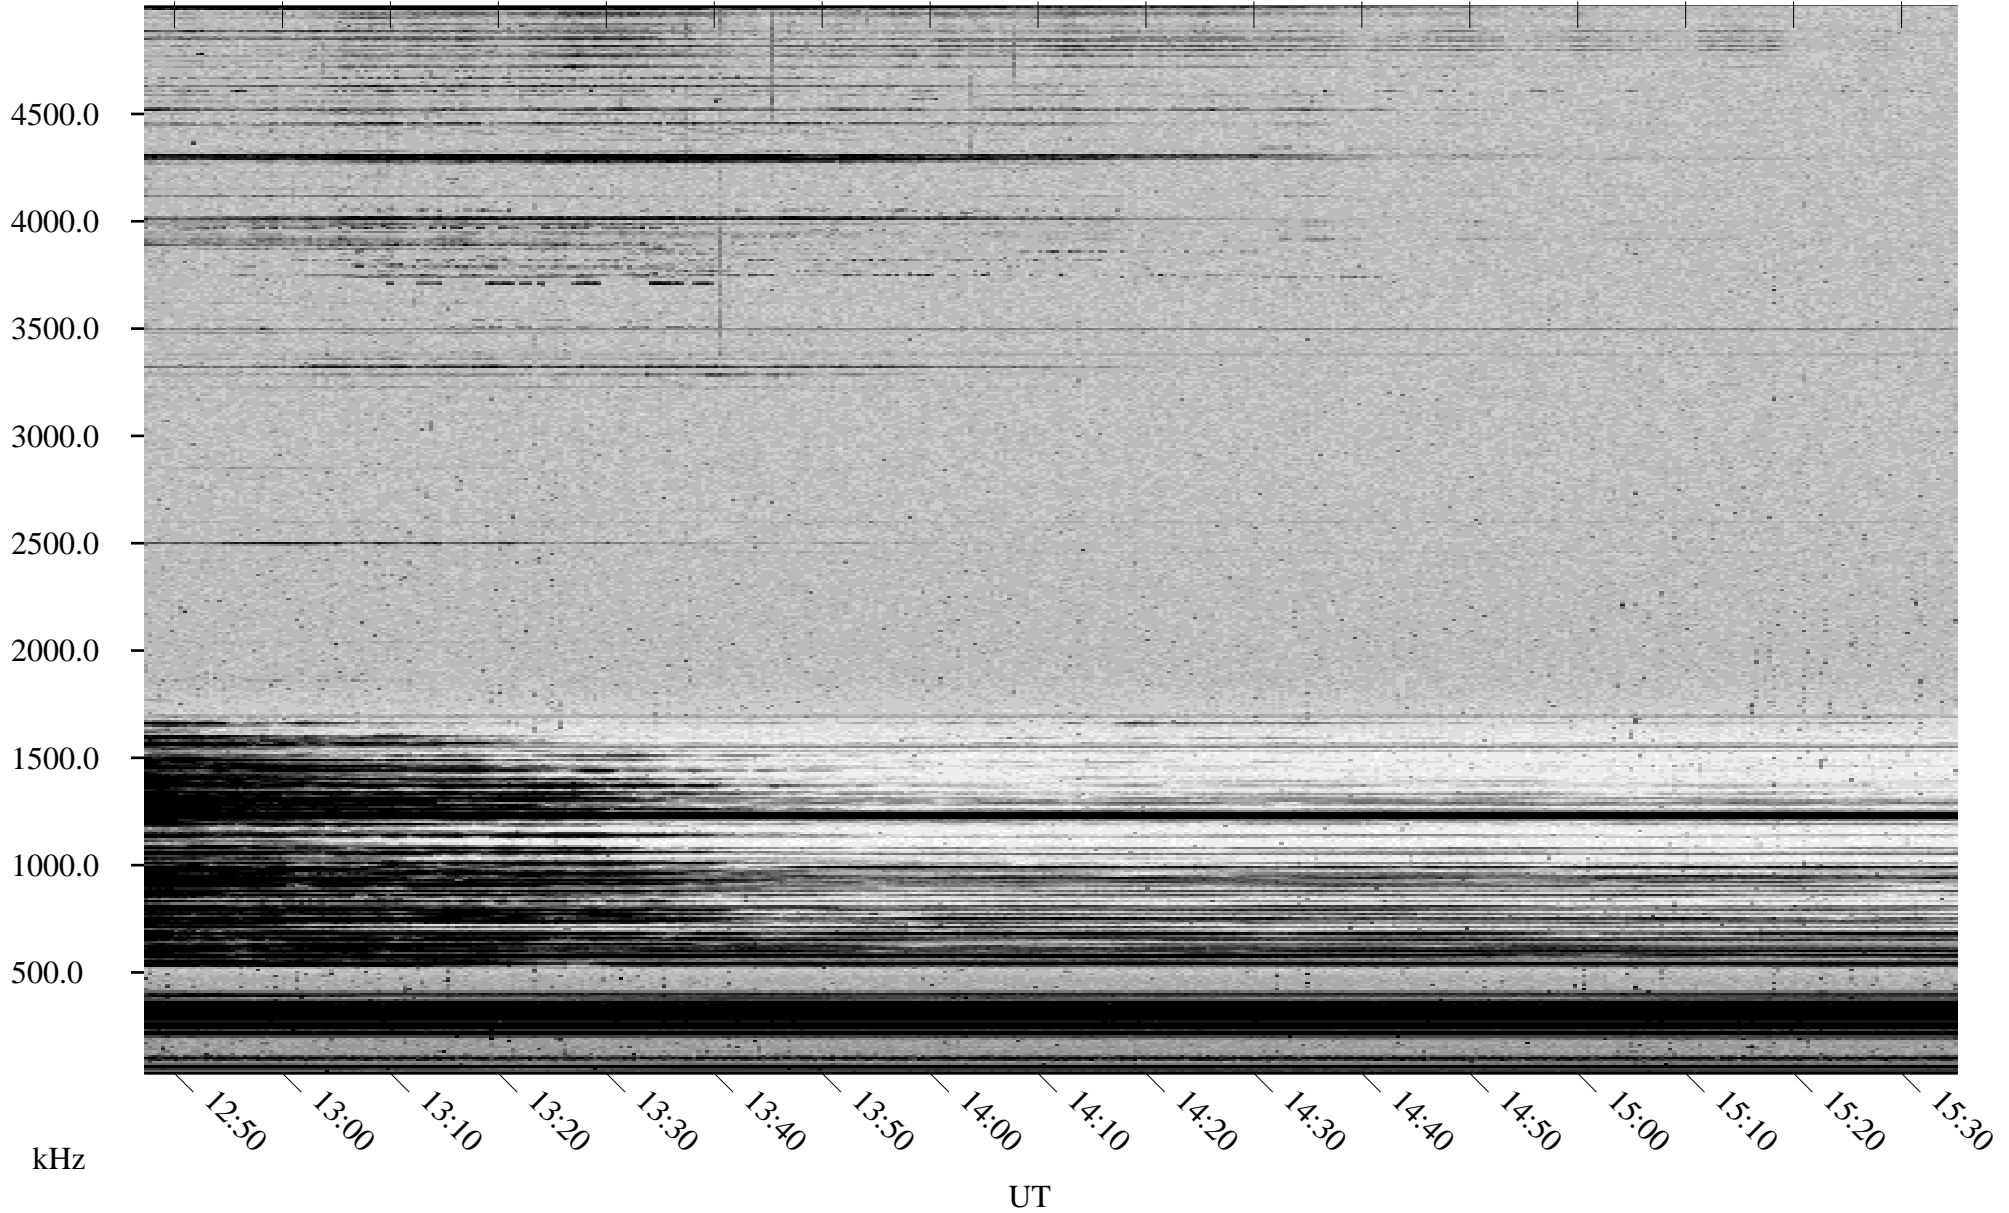

ch01314l.r00m max_12

Page 5

11/11/2001 Churchill, Manitoba

Linear Scale Black = 161 White = 15

ch01314l.r00m max_12

Page 6

11/11/2001 Churchill, Manitoba

Linear Scale Black = 161 White = 15

ch01314l.r00m max_12

Page 7

11/11/2001 Churchill, Manitoba

Linear Scale Black = 161 White = 15

ch01314l.r00m max_12

Page 8