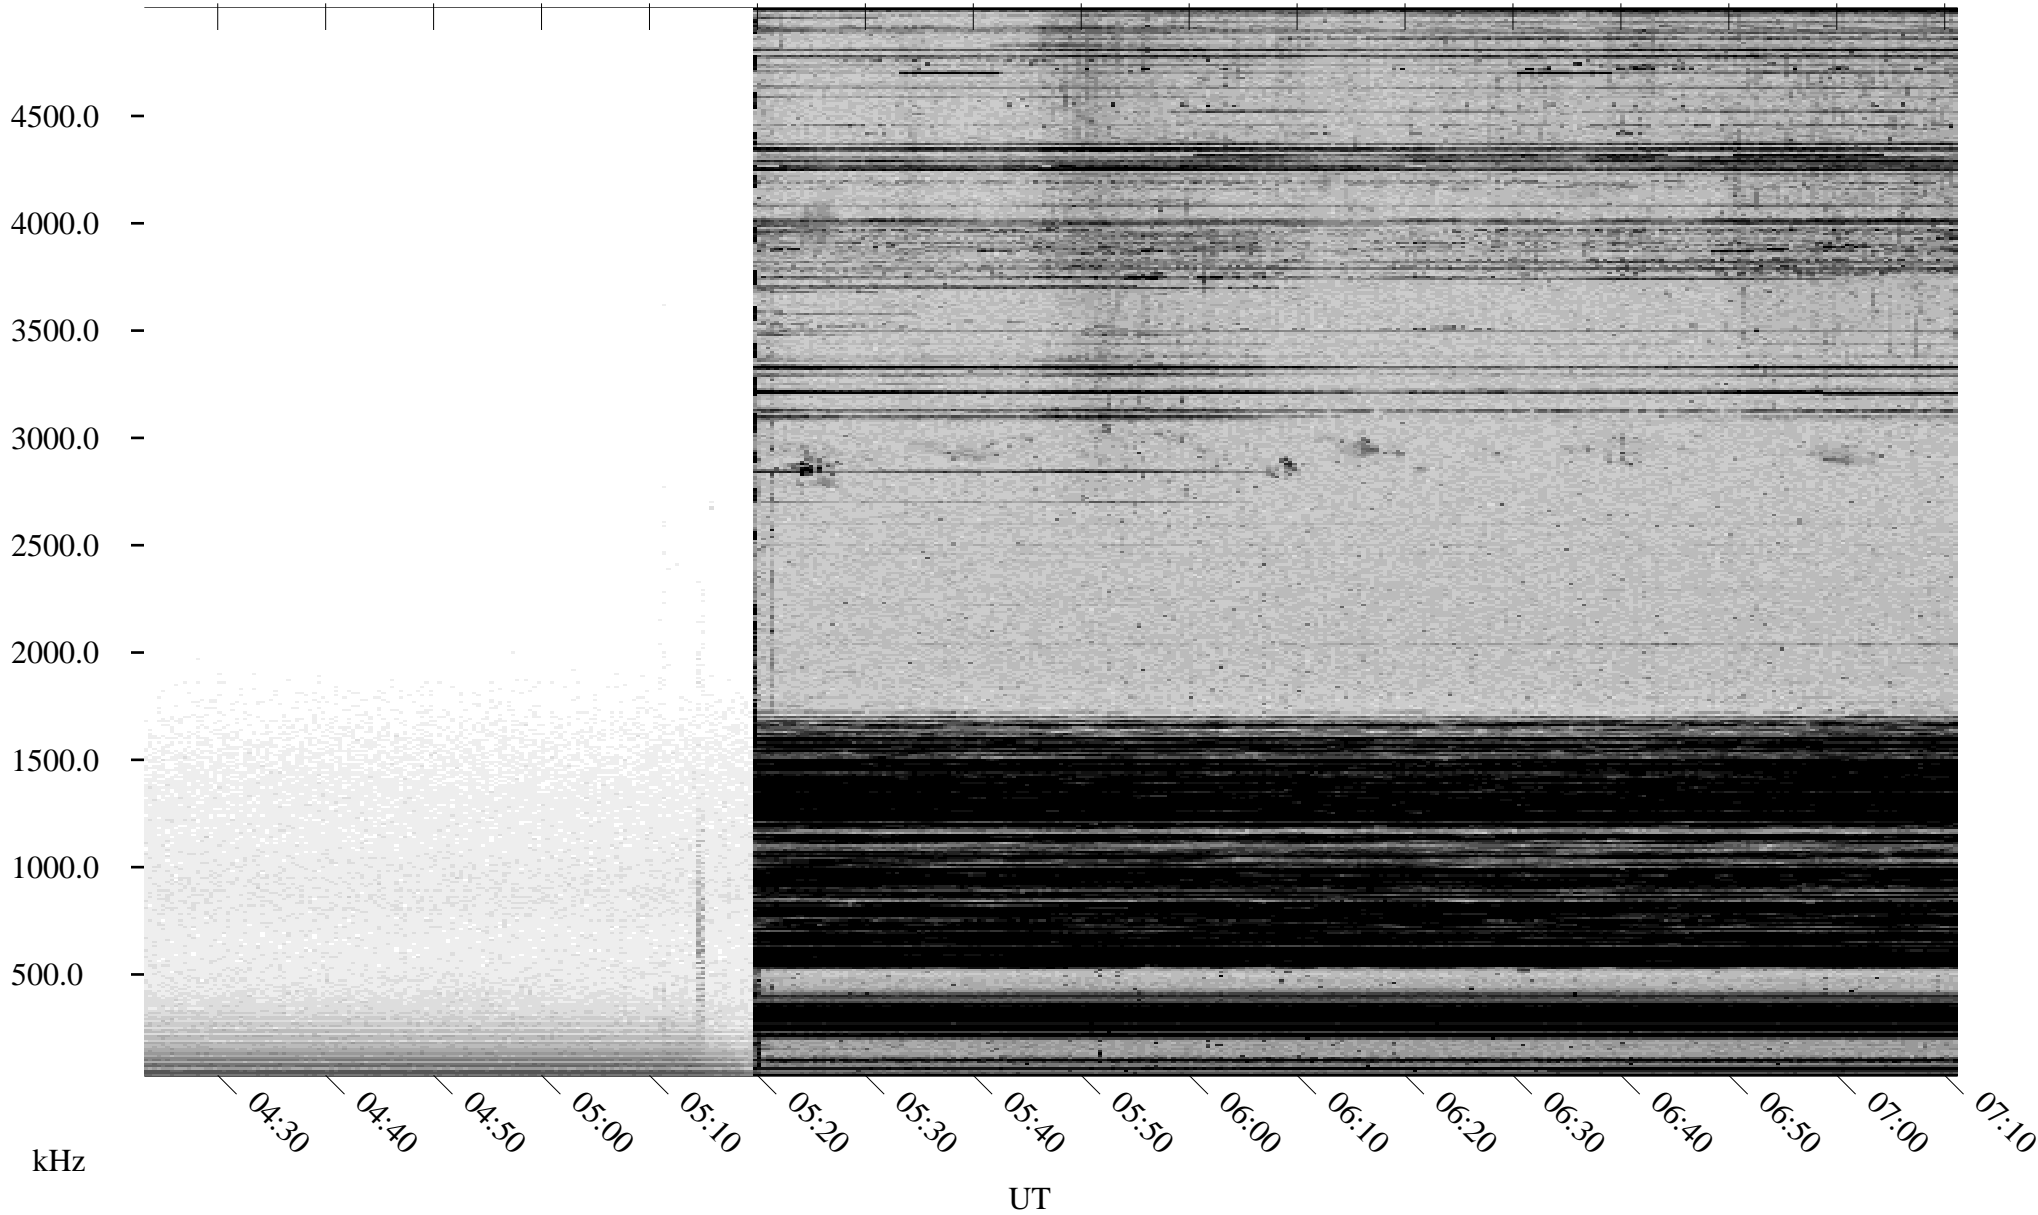

Black = 161

White = 15

ch01314l.r00m max_12

Page 2

11/11/2001 Churchill, Manitoba

Linear Scale

Black = 161

White = 15

ch01314l.r00m max_12

Page 3

11/11/2001 Churchill, Manitoba

Linear Scale Black = 161 White = 15

ch01314l.r00m max_12

Page 4

11/11/2001 Churchill, Manitoba

Linear Scale Black = 161 White = 15

ch01314l.r00m max_12

Page 5

11/11/2001 Churchill, Manitoba

Linear Scale Black = 161 White = 15

ch01314l.r00m max_12

Page 6

11/11/2001 Churchill, Manitoba

Linear Scale Black = 161 White = 15

ch01314l.r00m max_12

Page 7

11/11/2001 Churchill, Manitoba

Linear Scale Black = 161 White = 15

ch01314l.r00m max_12

Page 8