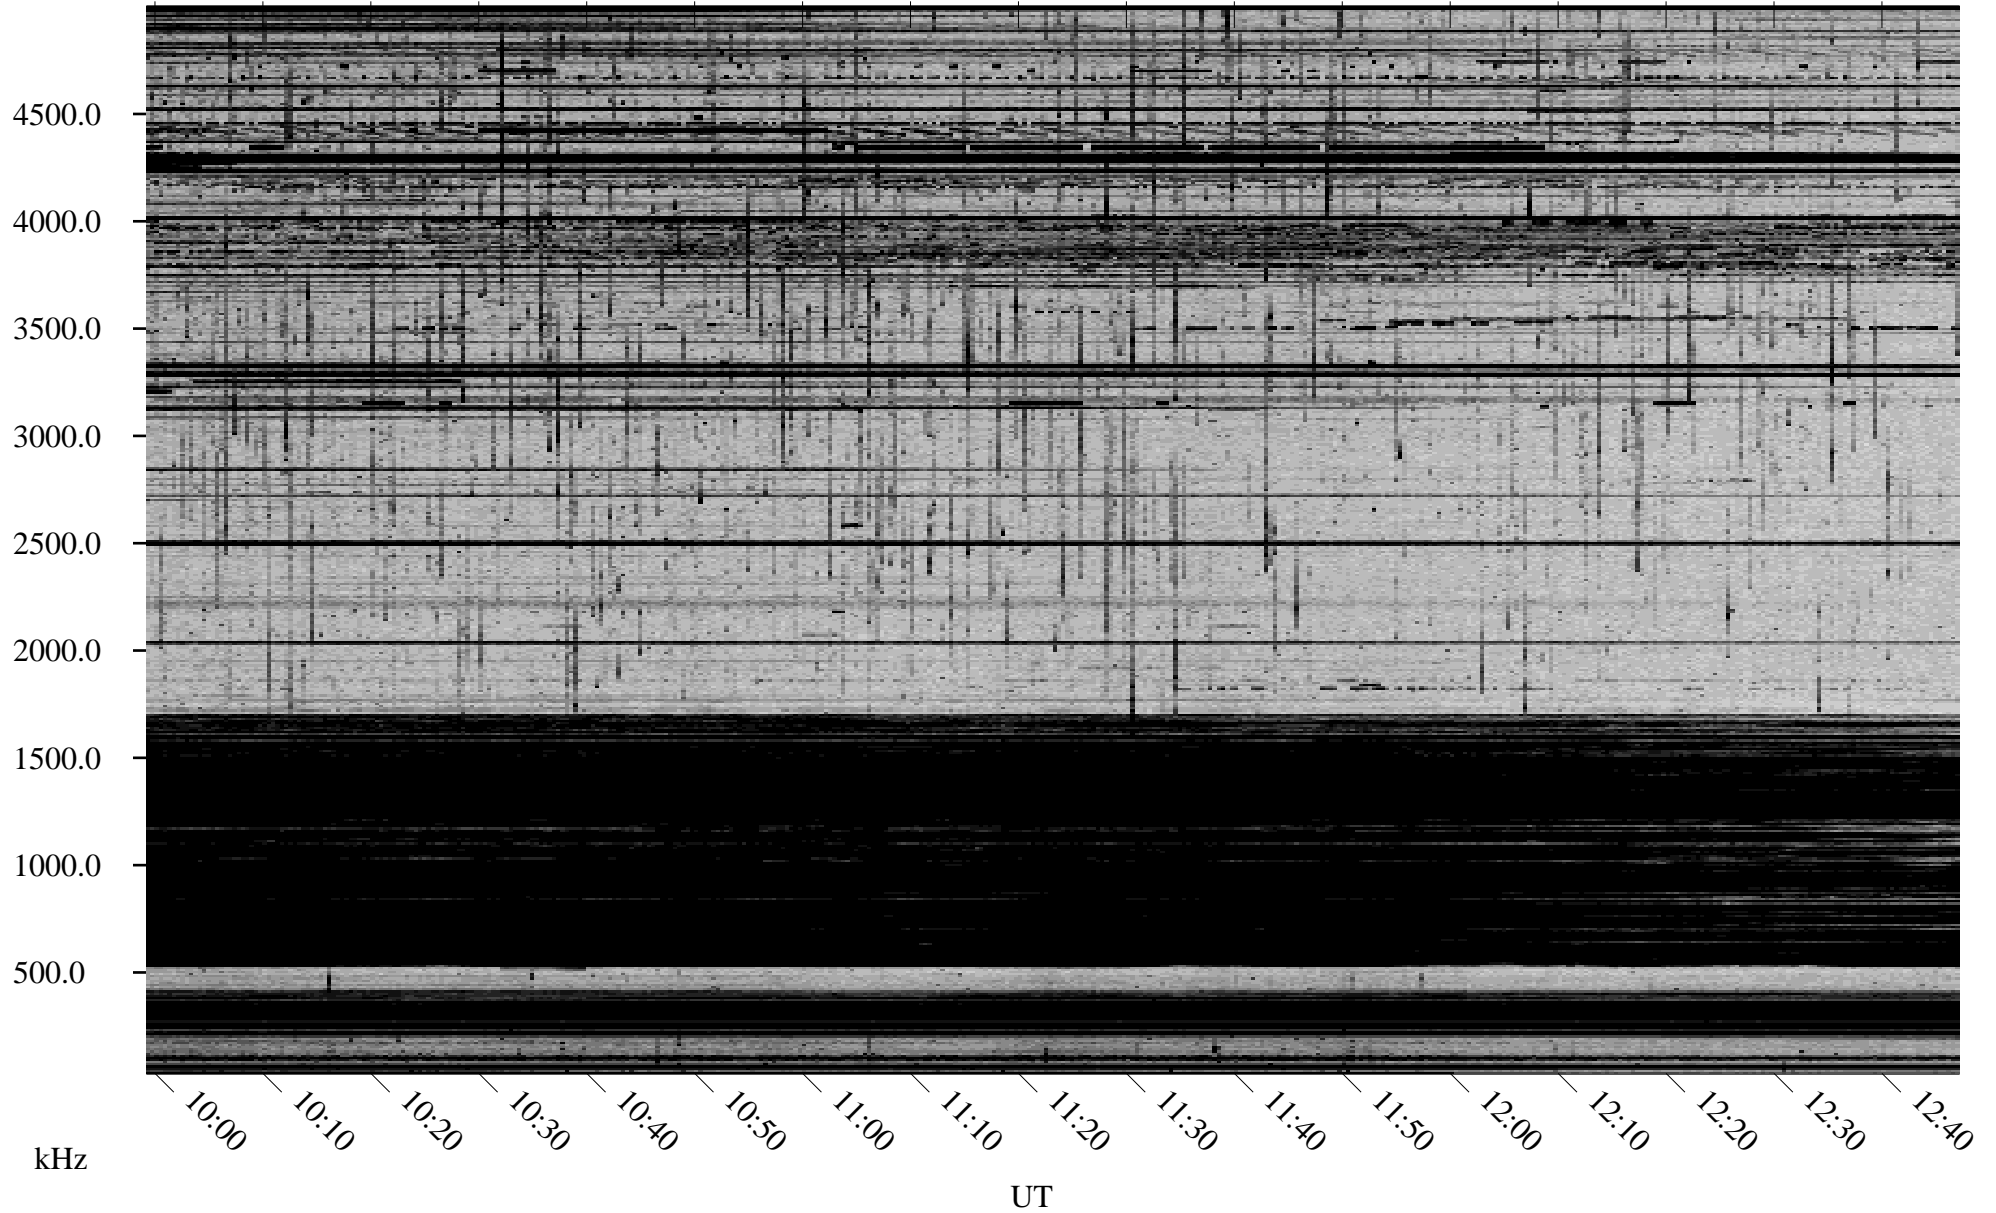

11/12/2001 Churchill, Manitoba

Linear Scale Black = 161 White = 15

ch01316l.r00m max_12

Page 1

11/12/2001 Churchill, Manitoba

Linear Scale Black = 161 White = 15

ch01316l.r00m max_12

Page 2

11/13/2001 Churchill, Manitoba

Linear Scale Black = 161 White = 15

ch01316l.r00m max_12

Page 3

11/13/2001 Churchill, Manitoba

Linear Scale Black = 161 White = 15

ch01316l.r00m max_12

Page 4

11/13/2001 Churchill, Manitoba

Linear Scale Black = 161 White = 15

ch01316l.r00m max_12

Page 5

11/13/2001 Churchill, Manitoba

Linear Scale Black = 161 White = 15

ch01316l.r00m max_12

Page 6

11/13/2001 Churchill, Manitoba

Linear Scale Black = 161 White = 15

ch01316l.r00m max_12

Page 7

11/13/2001 Churchill, Manitoba

Linear Scale Black = 161 White = 15

ch01316l.r00m max_12

Page 8