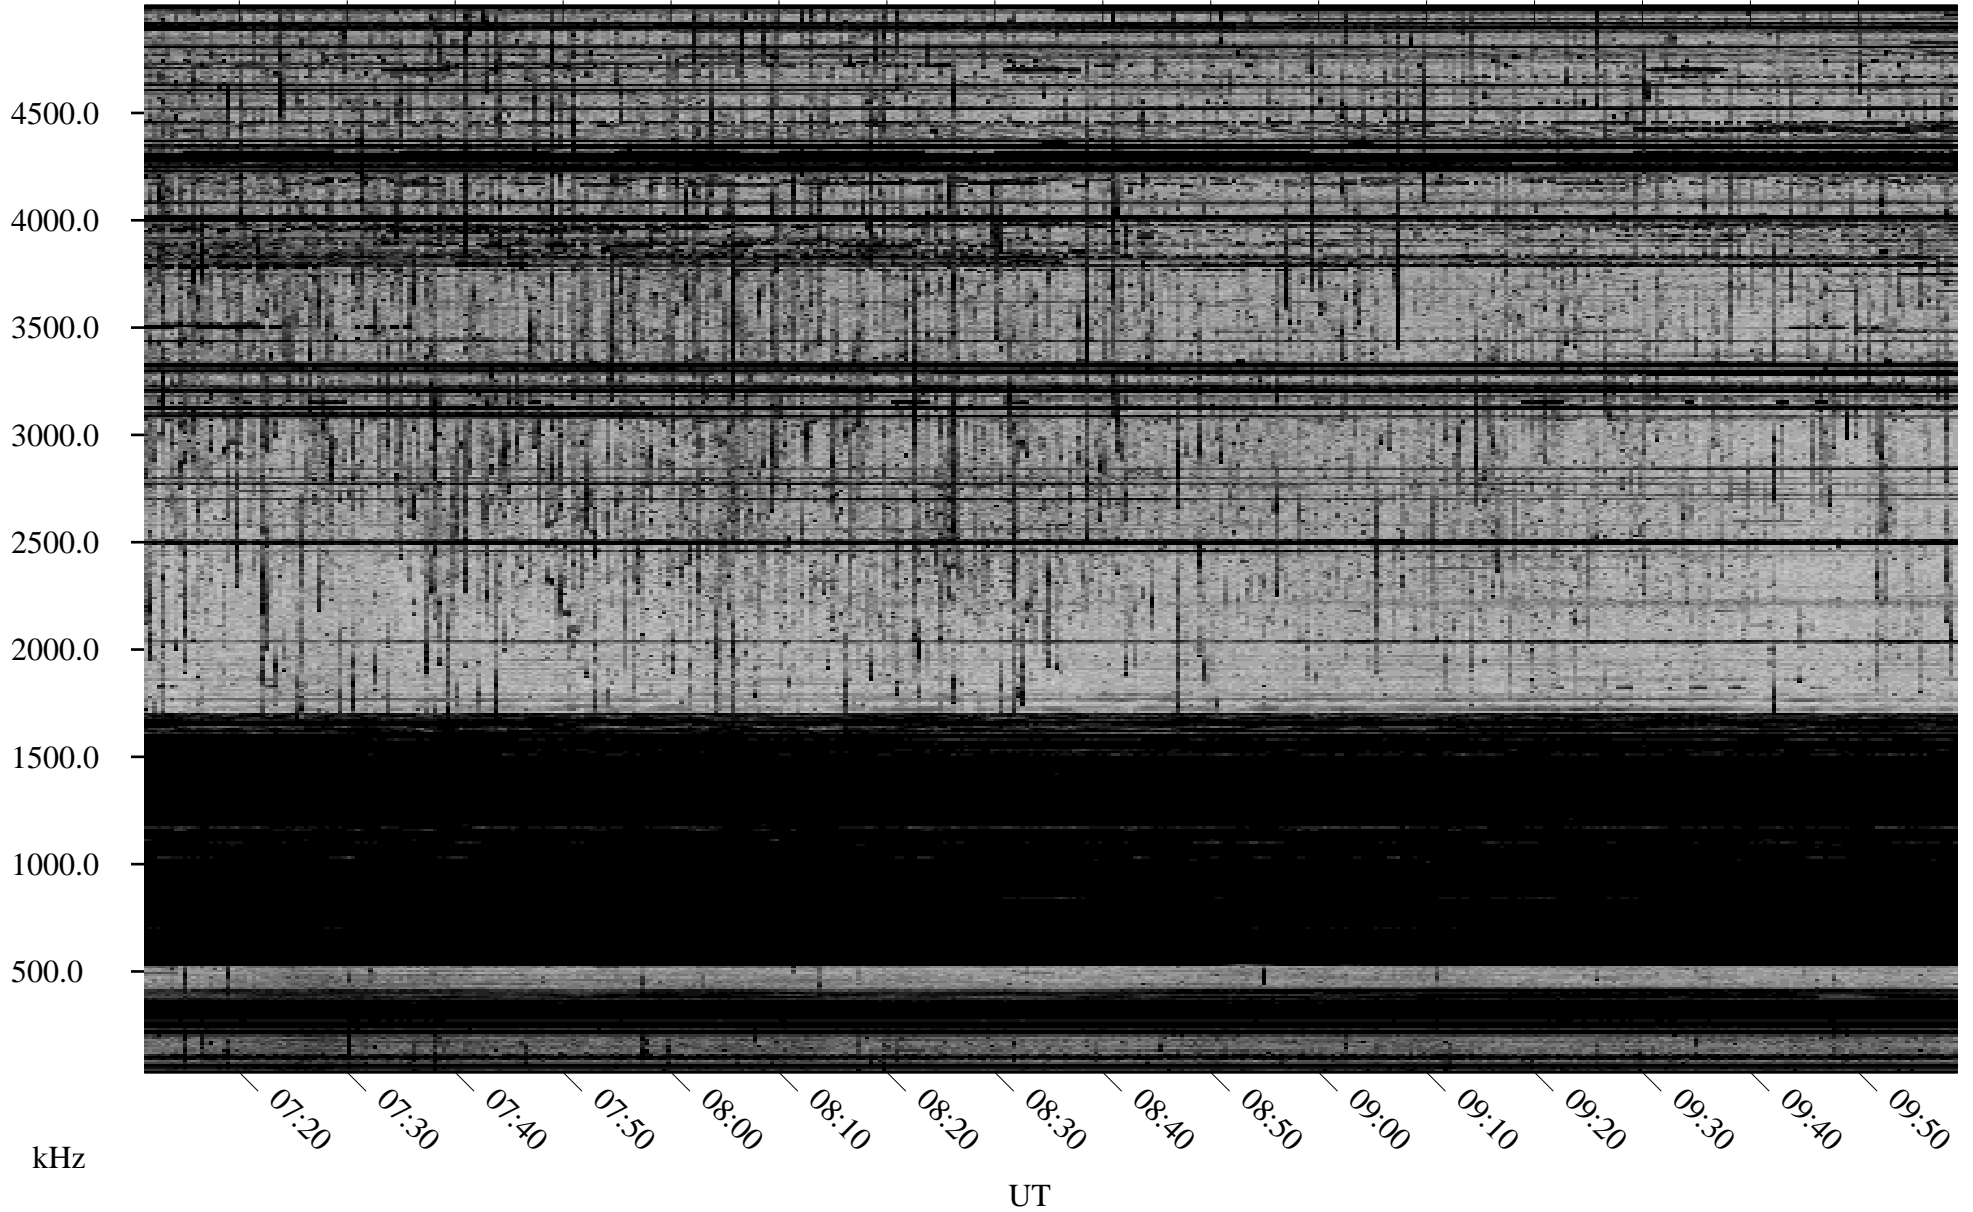

11/12/2001 Churchill, Manitoba

Linear Scale Black = 161 White = 15

ch01316l.r00m max_12

Page 1

11/12/2001 Churchill, Manitoba

Linear Scale Black = 161 White = 15

ch01316l.r00m max_12

Page 2

11/13/2001 Churchill, Manitoba

Linear Scale Black = 161 White = 15

ch01316l.r00m max_12

Page 3

11/13/2001 Churchill, Manitoba

Linear Scale Black = 161 White = 15

ch01316l.r00m max_12

Page 4

11/13/2001 Churchill, Manitoba

Linear Scale Black = 161 White = 15

ch01316l.r00m max_12

Page 5

11/13/2001 Churchill, Manitoba

Linear Scale Black = 161 White = 15

ch01316l.r00m max_12

Page 6

11/13/2001 Churchill, Manitoba

Linear Scale Black = 161 White = 15

ch01316l.r00m max_12

Page 7

11/13/2001 Churchill, Manitoba

Linear Scale Black = 161 White = 15

ch01316l.r00m max_12

Page 8