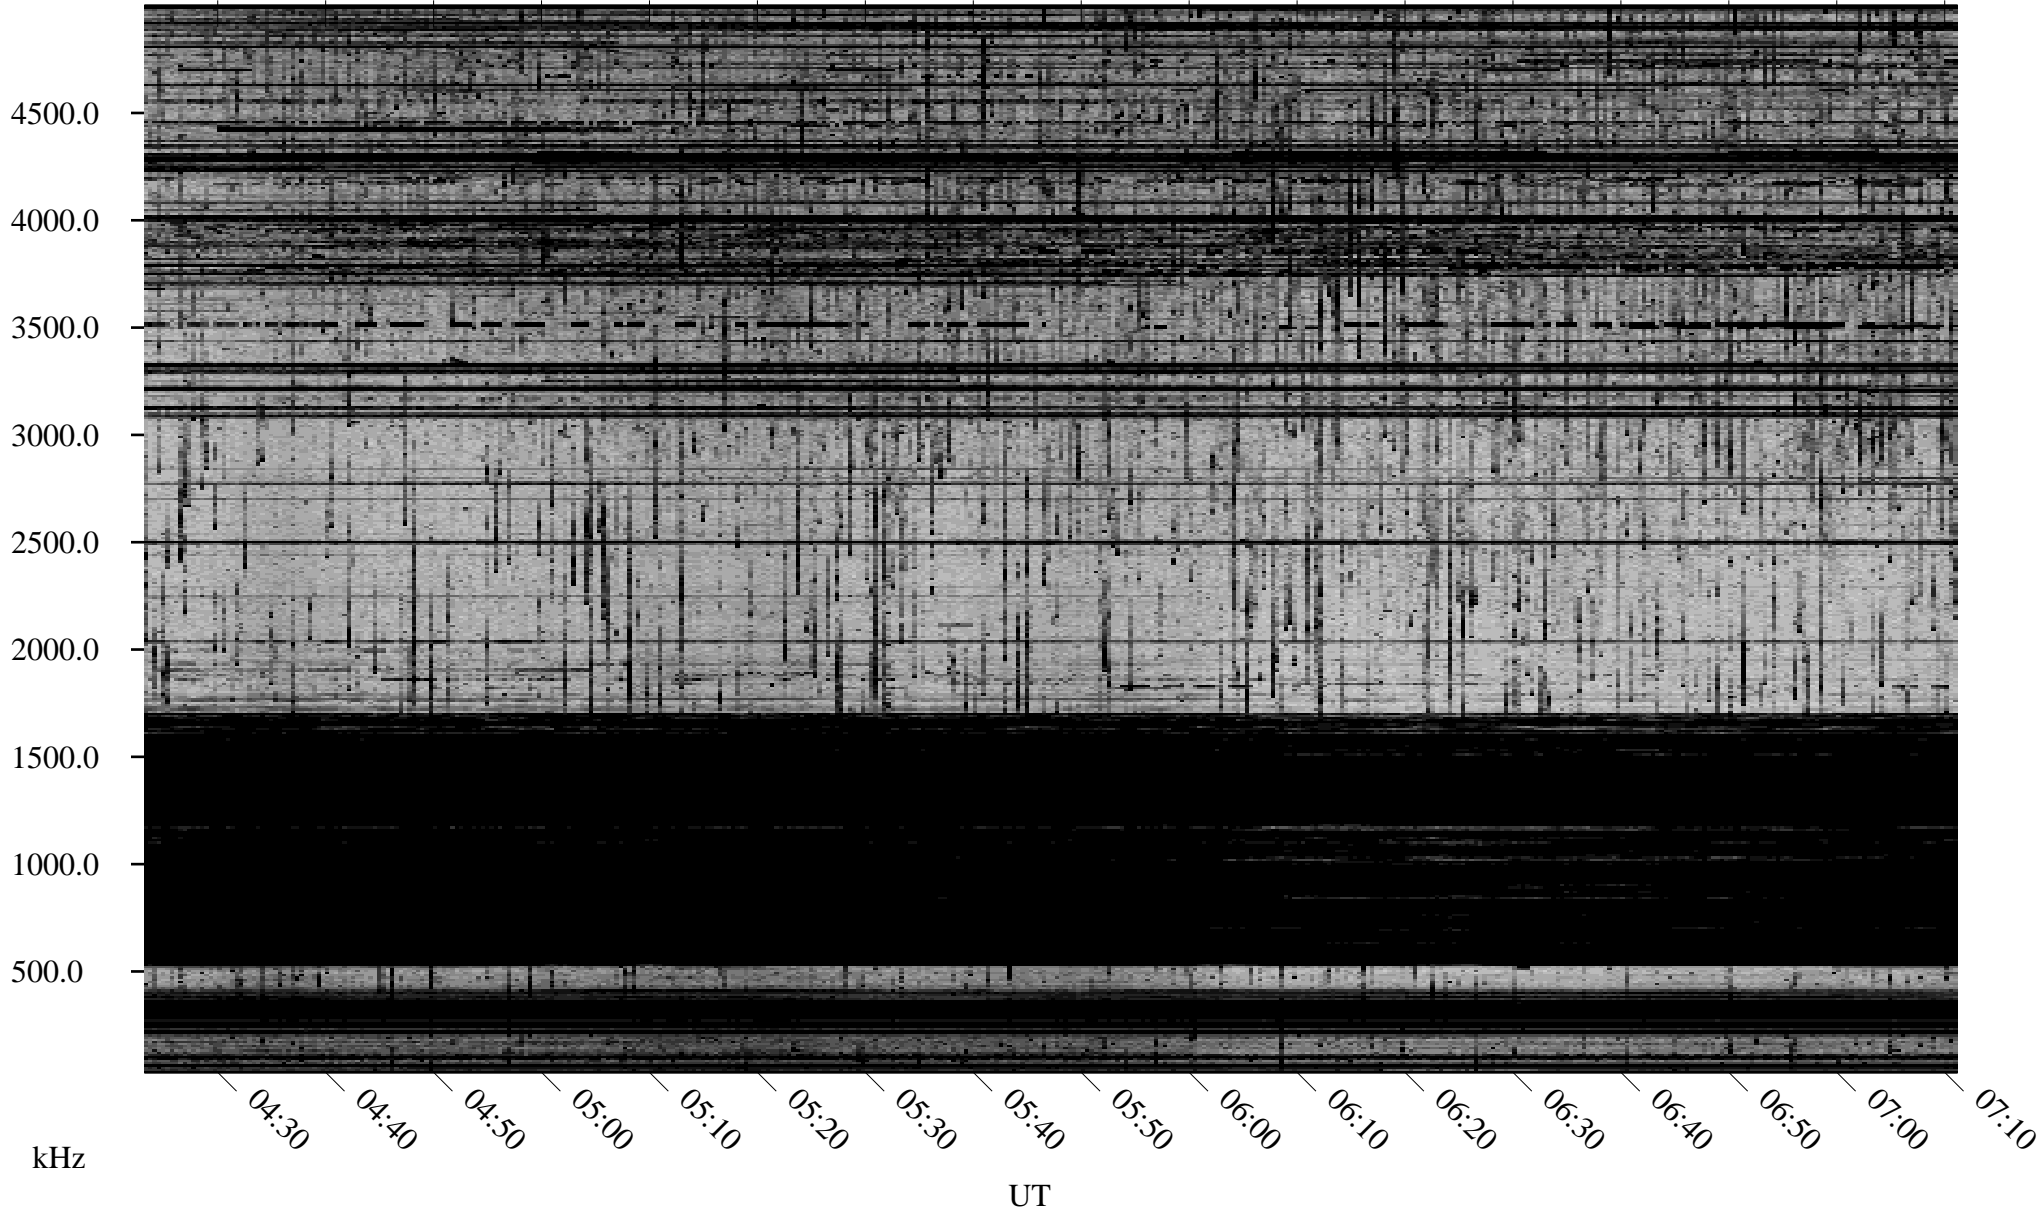

11/12/2001 Churchill, Manitoba

Linear Scale Black = 161 White = 15

ch01316l.r00m max_12

Page 1

11/12/2001 Churchill, Manitoba

Linear Scale Black = 161 White = 15

ch01316l.r00m max_12

Page 2

11/13/2001 Churchill, Manitoba

Linear Scale Black = 161 White = 15

ch01316l.r00m max_12

Page 3

11/13/2001 Churchill, Manitoba

Linear Scale Black = 161 White = 15

ch01316l.r00m max_12

Page 4

11/13/2001 Churchill, Manitoba

Linear Scale Black = 161 White = 15

ch01316l.r00m max_12

Page 5

11/13/2001 Churchill, Manitoba

Linear Scale Black = 161 White = 15

ch01316l.r00m max_12

Page 6

11/13/2001 Churchill, Manitoba

Linear Scale Black = 161 White = 15

ch01316l.r00m max_12

Page 7

11/13/2001 Churchill, Manitoba

Linear Scale Black = 161 White = 15

ch01316l.r00m max_12

Page 8