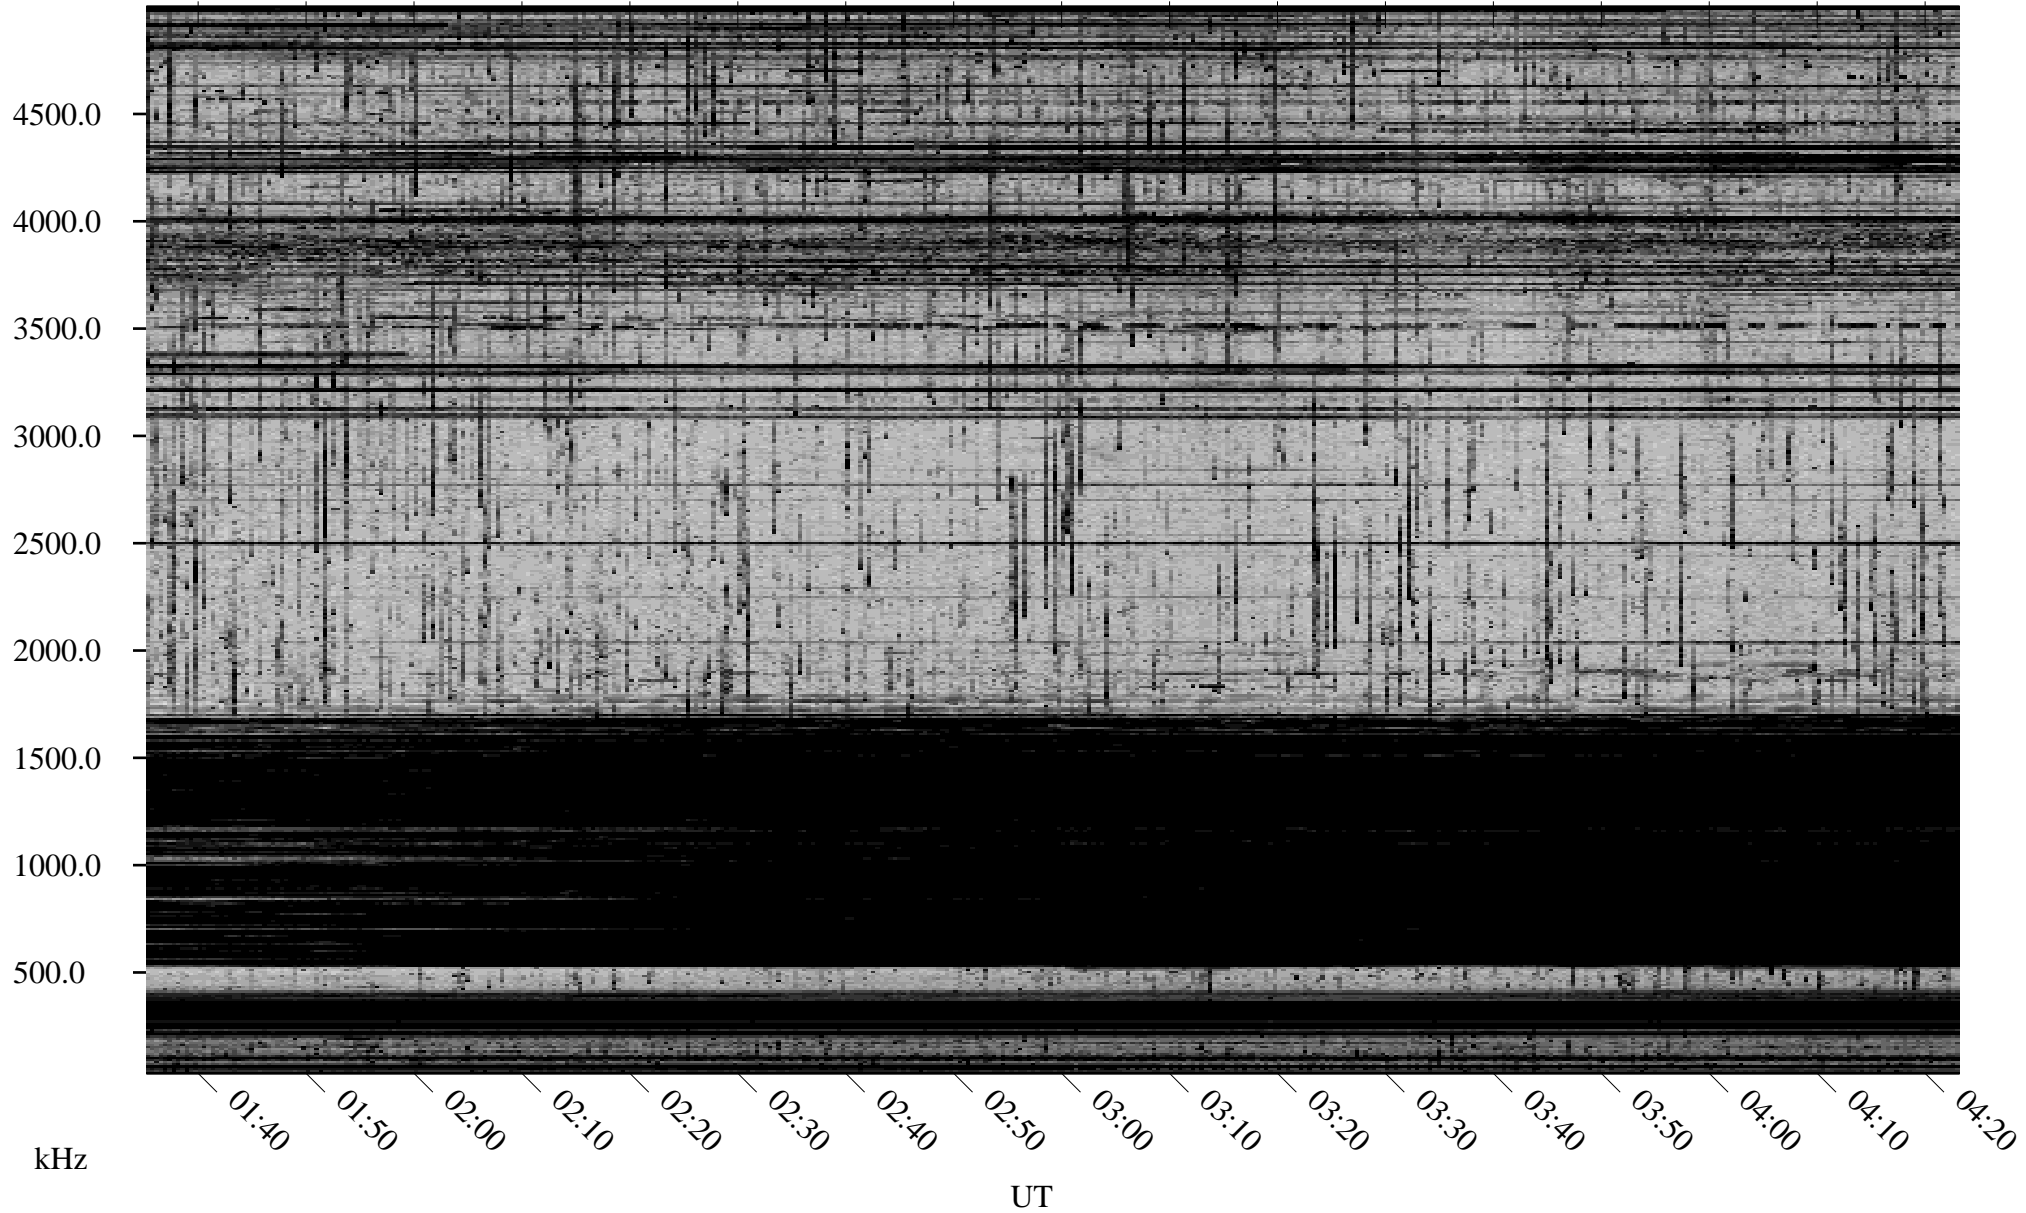

11/12/2001 Churchill, Manitoba

Linear Scale Black = 161 White = 15

ch01316l.r00m max_12

Page 1

11/12/2001 Churchill, Manitoba

Linear Scale Black = 161 White = 15

ch01316l.r00m max_12

Page 2

11/13/2001 Churchill, Manitoba

Linear Scale Black = 161 White = 15

ch01316l.r00m max_12

Page 3

11/13/2001 Churchill, Manitoba

Linear Scale Black = 161 White = 15

ch01316l.r00m max_12

Page 4

11/13/2001 Churchill, Manitoba

Linear Scale Black = 161 White = 15

ch01316l.r00m max_12

Page 5

11/13/2001 Churchill, Manitoba

Linear Scale Black = 161 White = 15

ch01316l.r00m max_12

Page 6

11/13/2001 Churchill, Manitoba

Linear Scale Black = 161 White = 15

ch01316l.r00m max_12

Page 7

11/13/2001 Churchill, Manitoba

Linear Scale Black = 161 White = 15

ch01316l.r00m max_12

Page 8