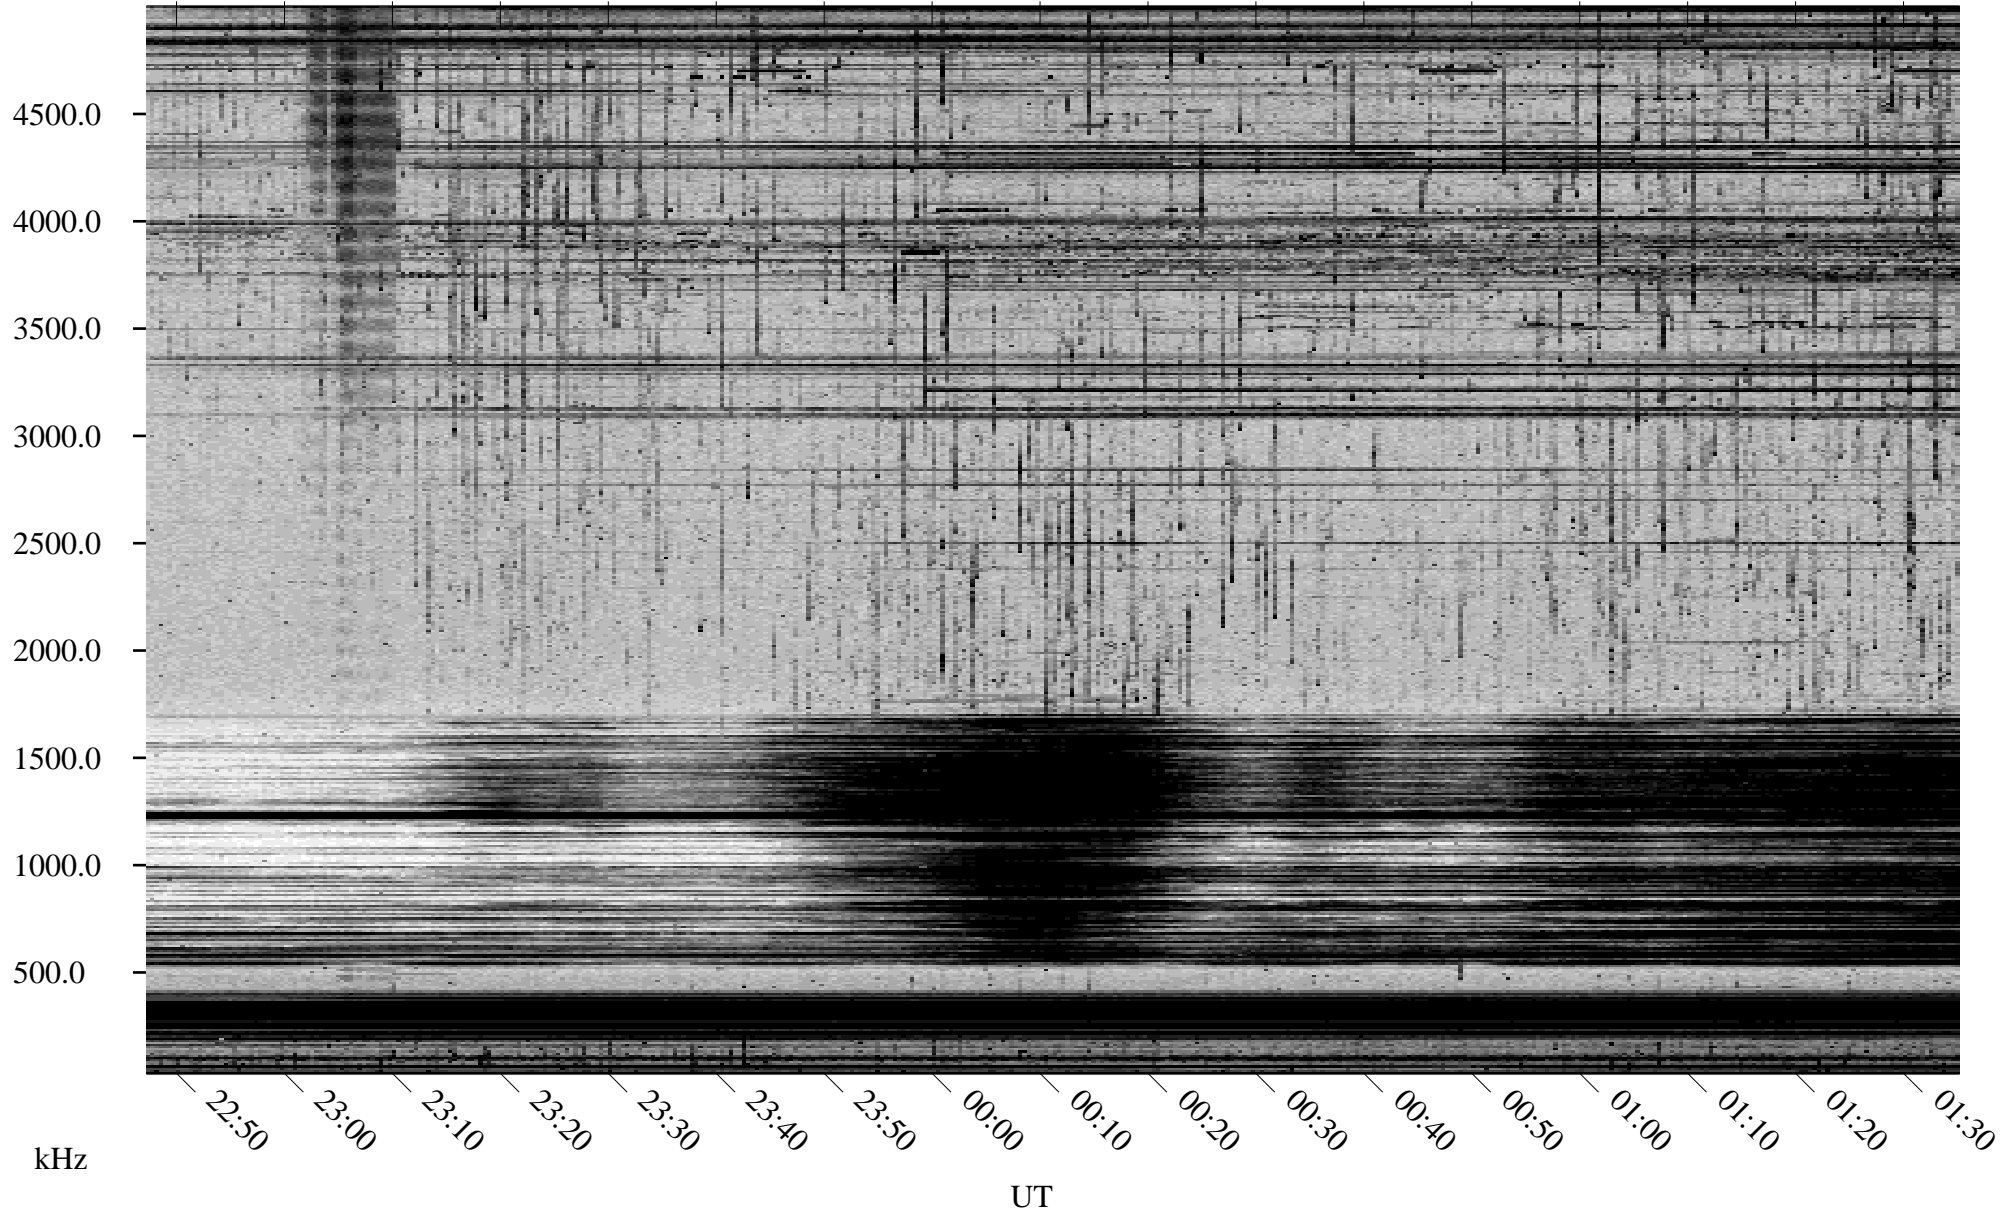

11/12/2001 Churchill, Manitoba

Linear Scale Black = 161 White = 15

ch01316l.r00m max_12

Page 1

11/12/2001 Churchill, Manitoba

Linear Scale Black = 161 White = 15

ch01316l.r00m max_12

Page 2

11/13/2001 Churchill, Manitoba

Linear Scale Black = 161 White = 15

ch01316l.r00m max_12

Page 3

11/13/2001 Churchill, Manitoba

Linear Scale Black = 161 White = 15

ch01316l.r00m max_12

Page 4

11/13/2001 Churchill, Manitoba

Linear Scale Black = 161 White = 15

ch01316l.r00m max_12

Page 5

11/13/2001 Churchill, Manitoba

Linear Scale Black = 161 White = 15

ch01316l.r00m max_12

Page 6

11/13/2001 Churchill, Manitoba

Linear Scale Black = 161 White = 15

ch01316l.r00m max_12

Page 7

11/13/2001 Churchill, Manitoba

Linear Scale Black = 161 White = 15

ch01316l.r00m max_12

Page 8