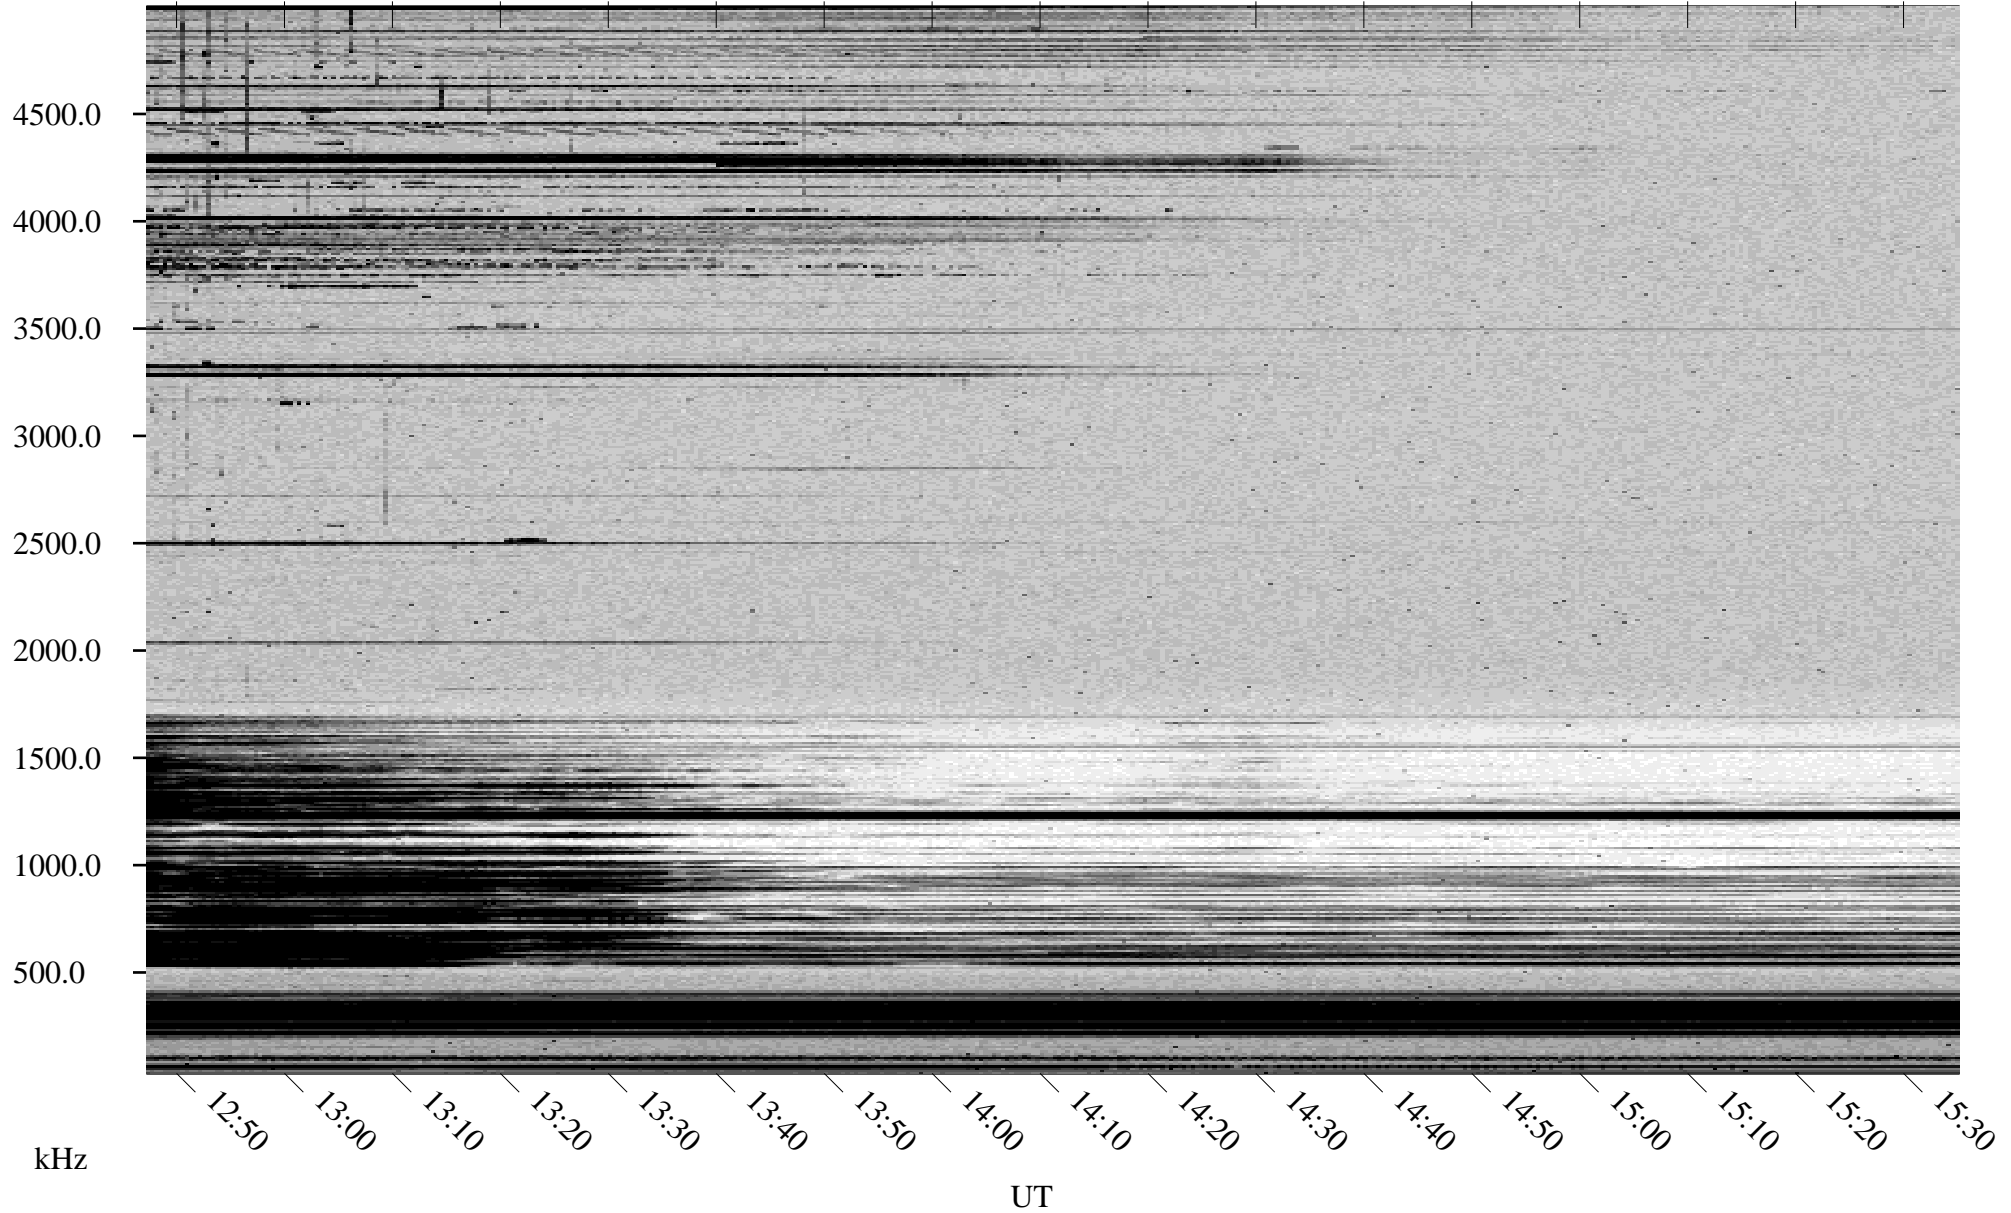

11/13/2001 Churchill, Manitoba

Linear Scale Black = 161 White = 15

ch01316l.r00m max_12

Page 3

11/13/2001 Churchill, Manitoba

Linear Scale Black = 161 White = 15

ch01316l.r00m max_12

Page 4

11/13/2001 Churchill, Manitoba

Linear Scale Black = 161 White = 15

ch01316l.r00m max_12

Page 5

11/13/2001 Churchill, Manitoba

Linear Scale Black = 161 White = 15

ch01316l.r00m max_12

Page 6

11/13/2001 Churchill, Manitoba

Linear Scale Black = 161 White = 15

ch01316l.r00m max_12

Page 7

11/13/2001 Churchill, Manitoba

Linear Scale Black = 161 White = 15

ch01316l.r00m max_12

Page 8