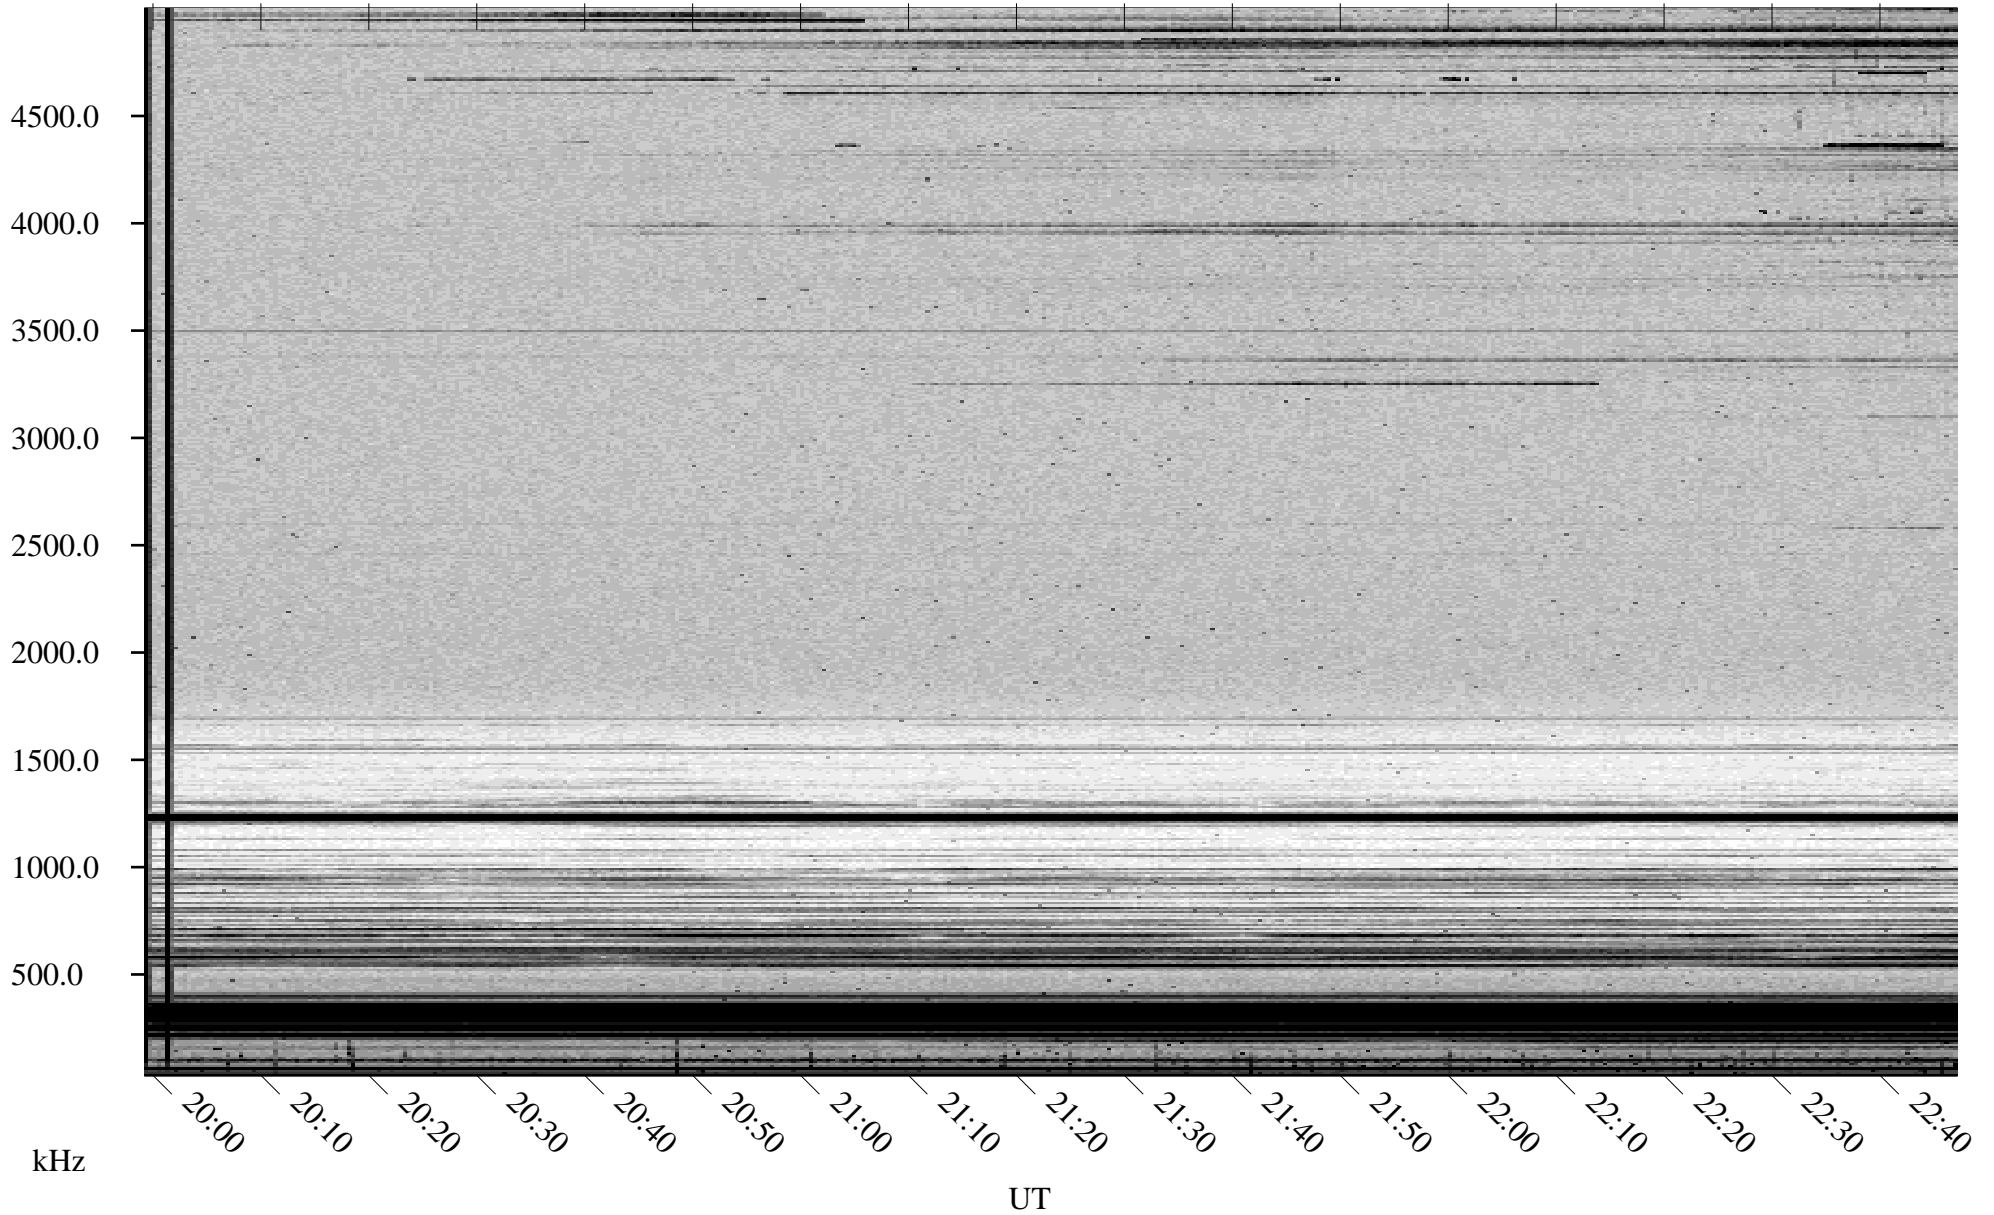

11/12/2001 Churchill, Manitoba

Linear Scale Black = 161 White = 15

ch01316l.r00m max_12

Page 1

11/12/2001 Churchill, Manitoba

Linear Scale Black = 161 White = 15

ch01316l.r00m max_12

Page 2

11/13/2001 Churchill, Manitoba

Linear Scale Black = 161 White = 15

ch01316l.r00m max_12

Page 3

11/13/2001 Churchill, Manitoba

Linear Scale Black = 161 White = 15

ch01316l.r00m max_12

Page 4

11/13/2001 Churchill, Manitoba

Linear Scale Black = 161 White = 15

ch01316l.r00m max_12

Page 5

11/13/2001 Churchill, Manitoba

Linear Scale Black = 161 White = 15

ch01316l.r00m max_12

Page 6

11/13/2001 Churchill, Manitoba

Linear Scale Black = 161 White = 15

ch01316l.r00m max_12

Page 7

11/13/2001 Churchill, Manitoba

Linear Scale Black = 161 White = 15

ch01316l.r00m max_12

Page 8