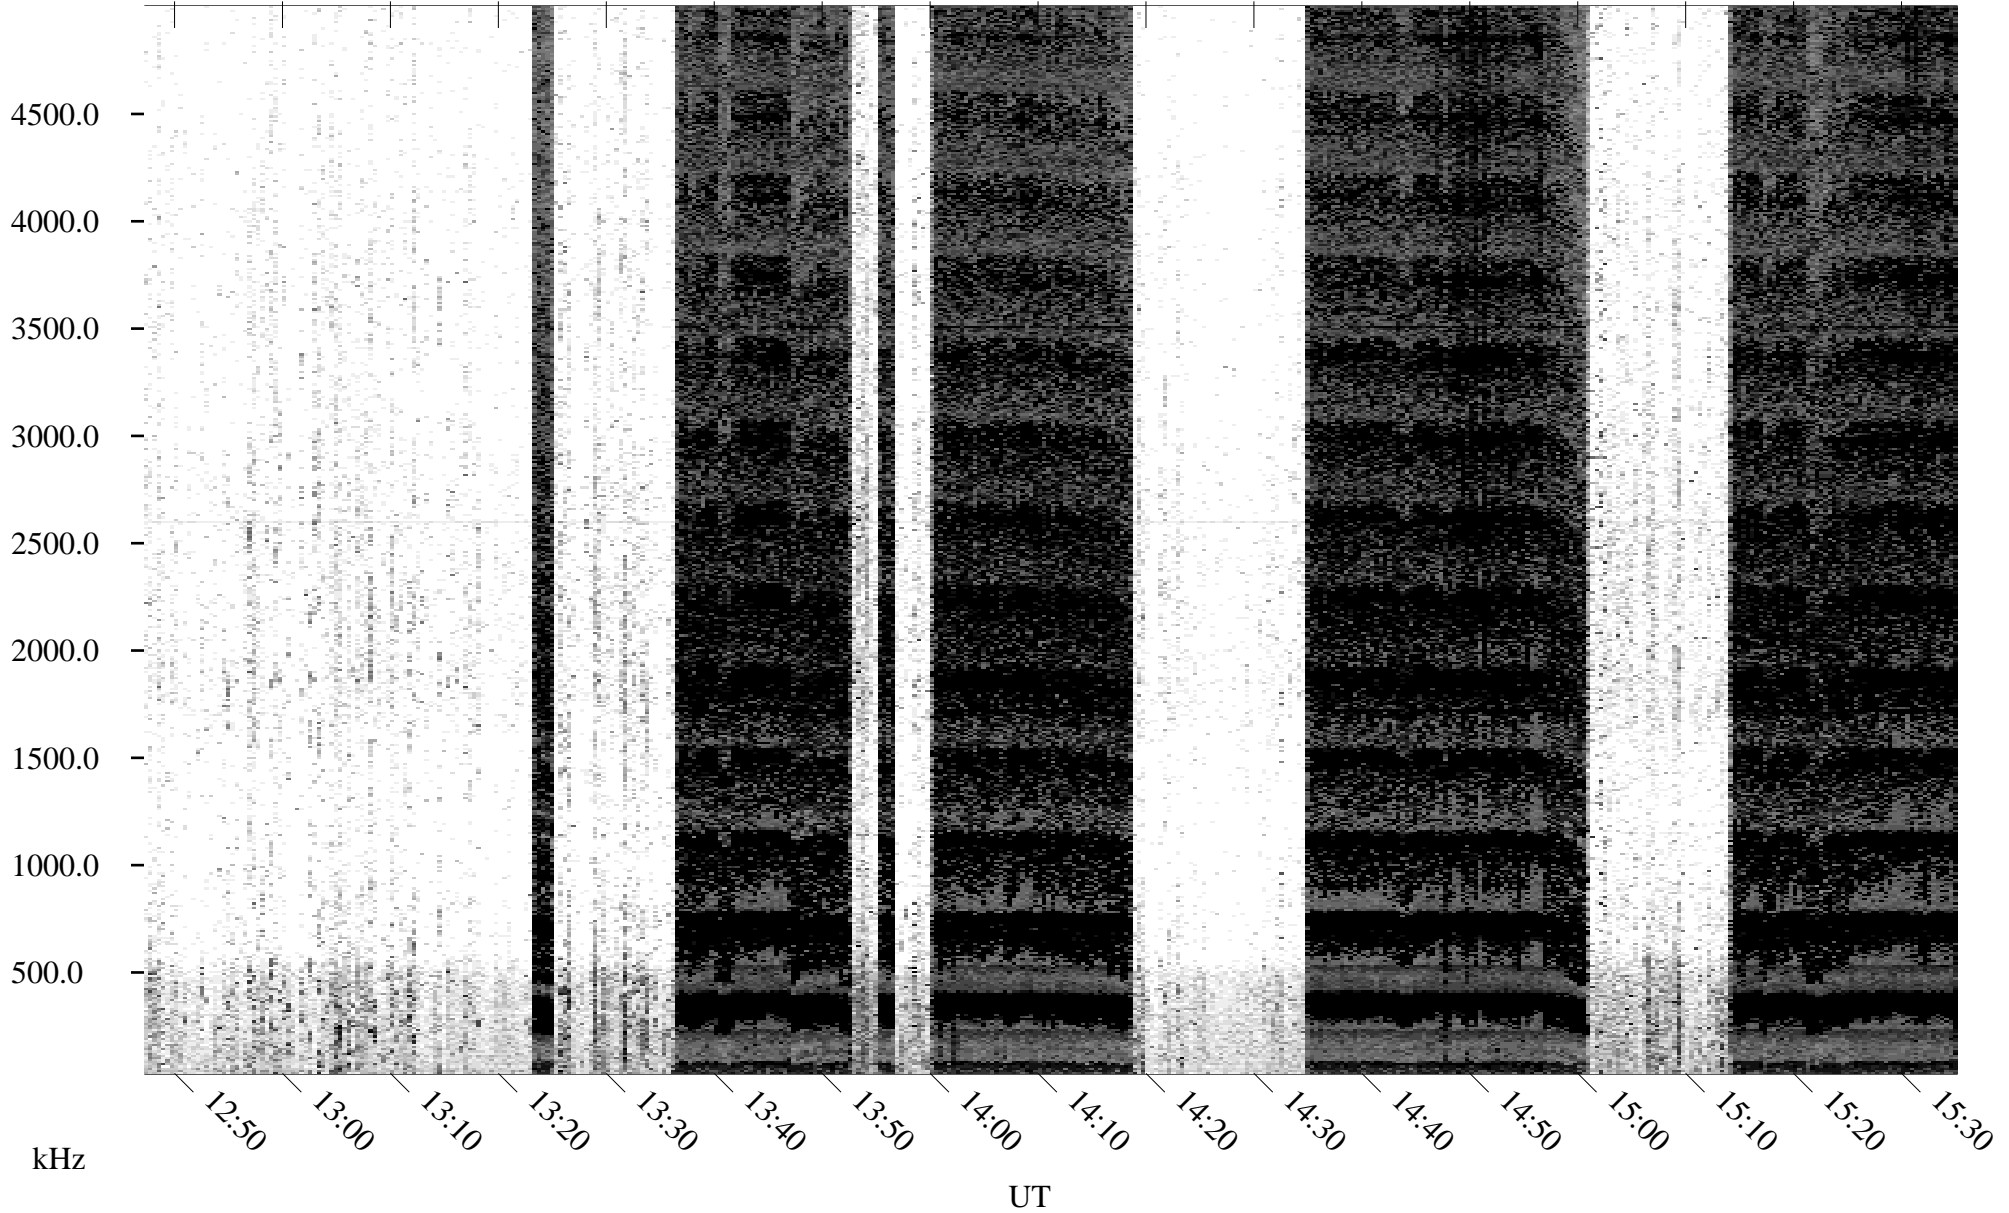

11/14/2001 Churchill, Manitoba

Linear Scale Black = 161 White = 15

ch01317l.r00m max_12

11/14/2001 Churchill, Manitoba

Linear Scale

Black = 161

White = 15

ch01317l.r00m max_12

Page 6

11/14/2001 Churchill, Manitoba

Linear Scale Black = 161 White = 15

ch01317l.r00m max_12

Page 7

11/14/2001 Churchill, Manitoba

Linear Scale Black = 161 White = 15

ch01317l.r00m max_12