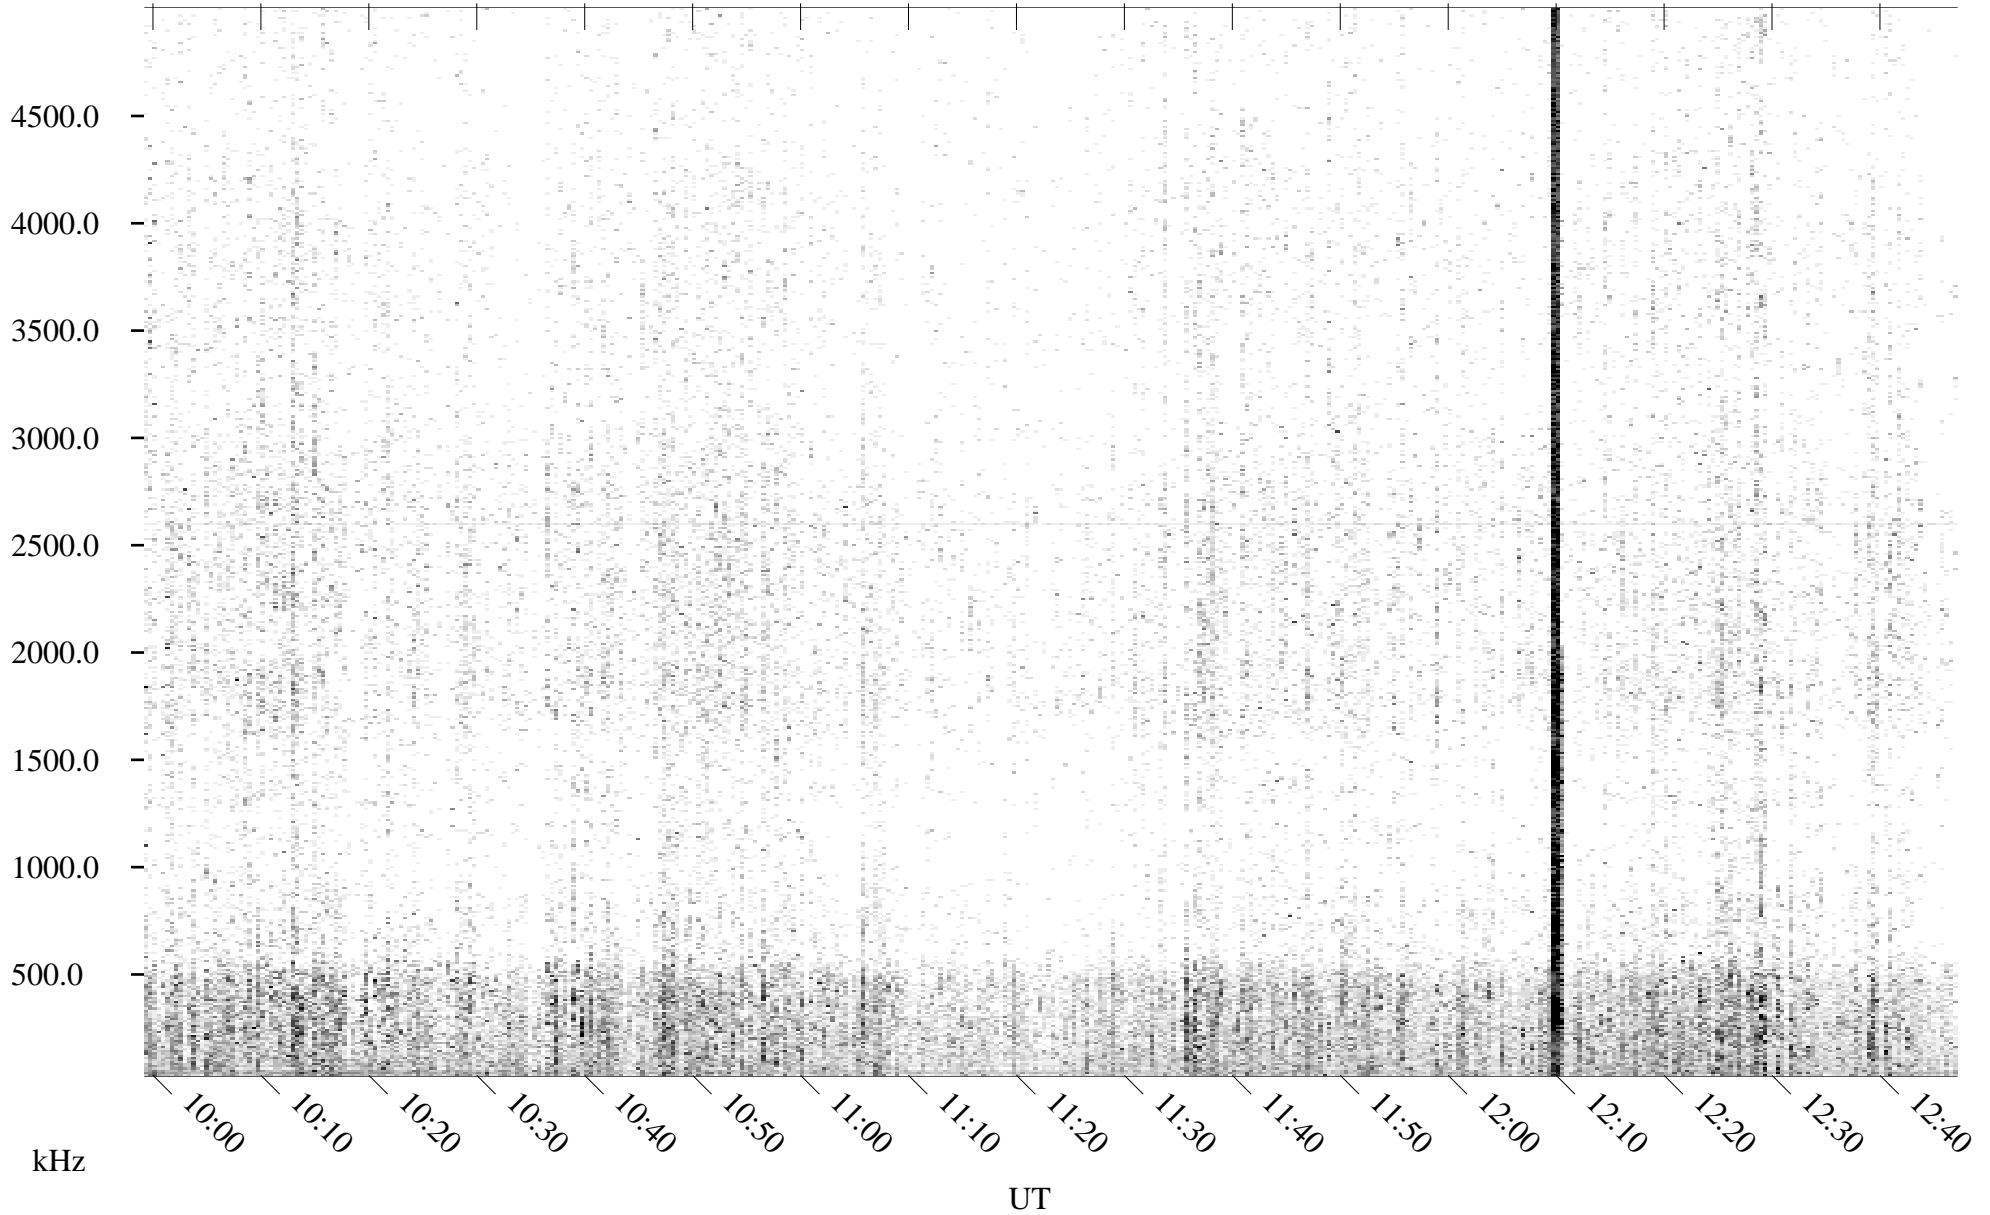

11/13/2001 Churchill, Manitoba

Linear Scale Black = 161 White = 15

ch01317l.r00m max_12

Page 1

11/13/2001 Churchill, Manitoba

Linear Scale Black = 161 White = 15

ch01317l.r00m max_12

Page 2

11/14/2001 Churchill, Manitoba

Linear Scale Black = 161 White = 15

ch01317l.r00m max_12

Page 3

11/14/2001 Churchill, Manitoba

Linear Scale Black = 161 White = 15

ch01317l.r00m max_12

Page 4

11/14/2001 Churchill, Manitoba

Linear Scale Black = 161 White = 15

ch01317l.r00m max_12

11/14/2001 Churchill, Manitoba

Linear Scale

Black = 161

White = 15

ch01317l.r00m max_12

Page 6

11/14/2001 Churchill, Manitoba

Linear Scale Black = 161 White = 15

ch01317l.r00m max_12

Page 7

11/14/2001 Churchill, Manitoba

Linear Scale Black = 161 White = 15

ch01317l.r00m max_12