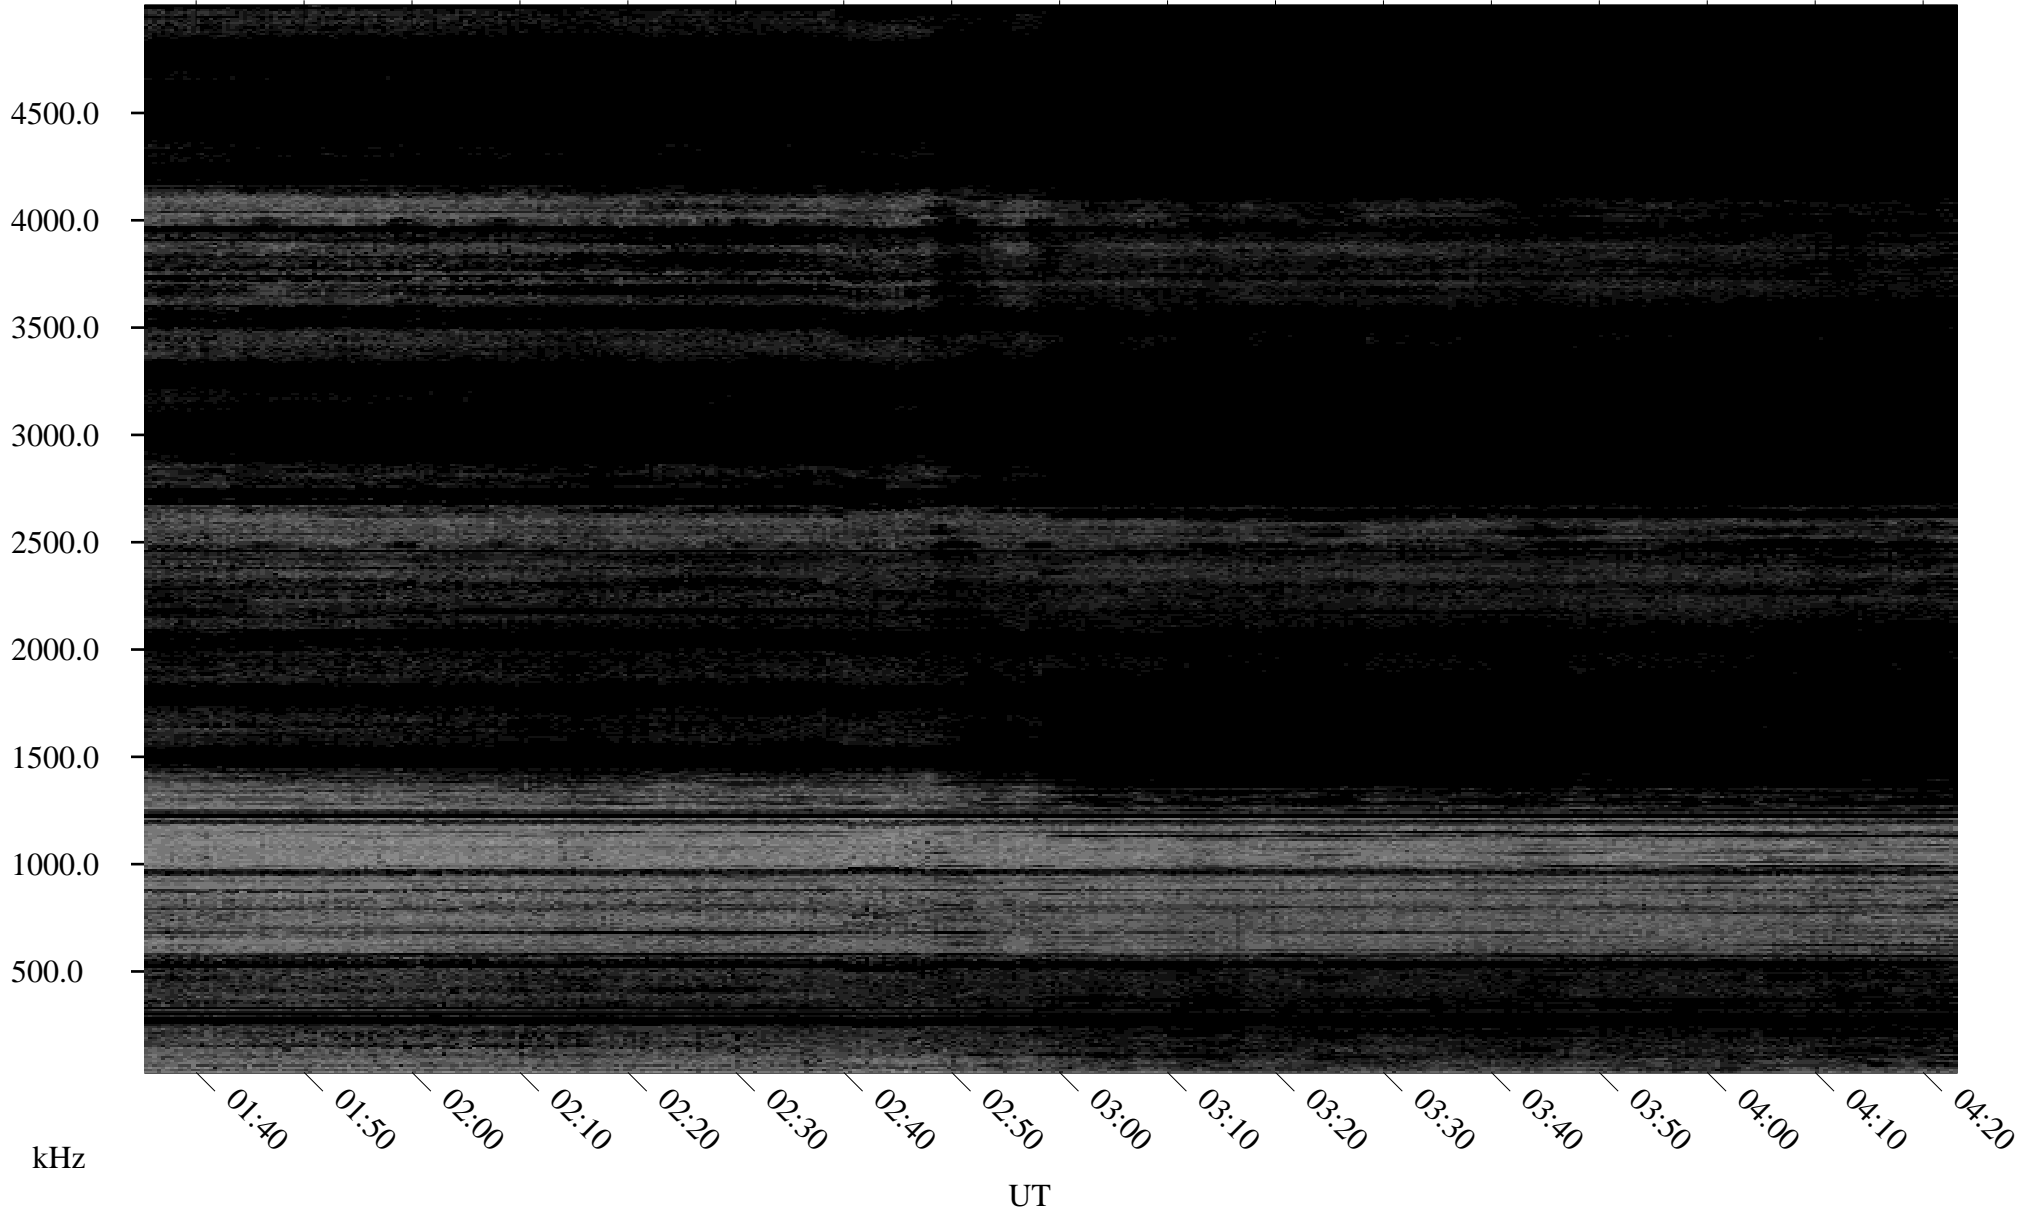

11/13/2001 Churchill, Manitoba

Linear Scale Black = 161 White = 15

ch01317l.r00m max_12

Page 1

11/13/2001 Churchill, Manitoba

Linear Scale Black = 161 White = 15

ch01317l.r00m max_12

Page 2

11/14/2001 Churchill, Manitoba

Linear Scale Black = 161 White = 15

ch01317l.r00m max_12

Page 3

11/14/2001 Churchill, Manitoba

Linear Scale Black = 161 White = 15

ch01317l.r00m max_12

Page 4

11/14/2001 Churchill, Manitoba

Linear Scale Black = 161 White = 15

ch01317l.r00m max_12

11/14/2001 Churchill, Manitoba

Linear Scale

Black = 161

White = 15

ch01317l.r00m max_12

Page 6

11/14/2001 Churchill, Manitoba

Linear Scale Black = 161 White = 15

ch01317l.r00m max_12

Page 7

11/14/2001 Churchill, Manitoba

Linear Scale Black = 161 White = 15

ch01317l.r00m max_12