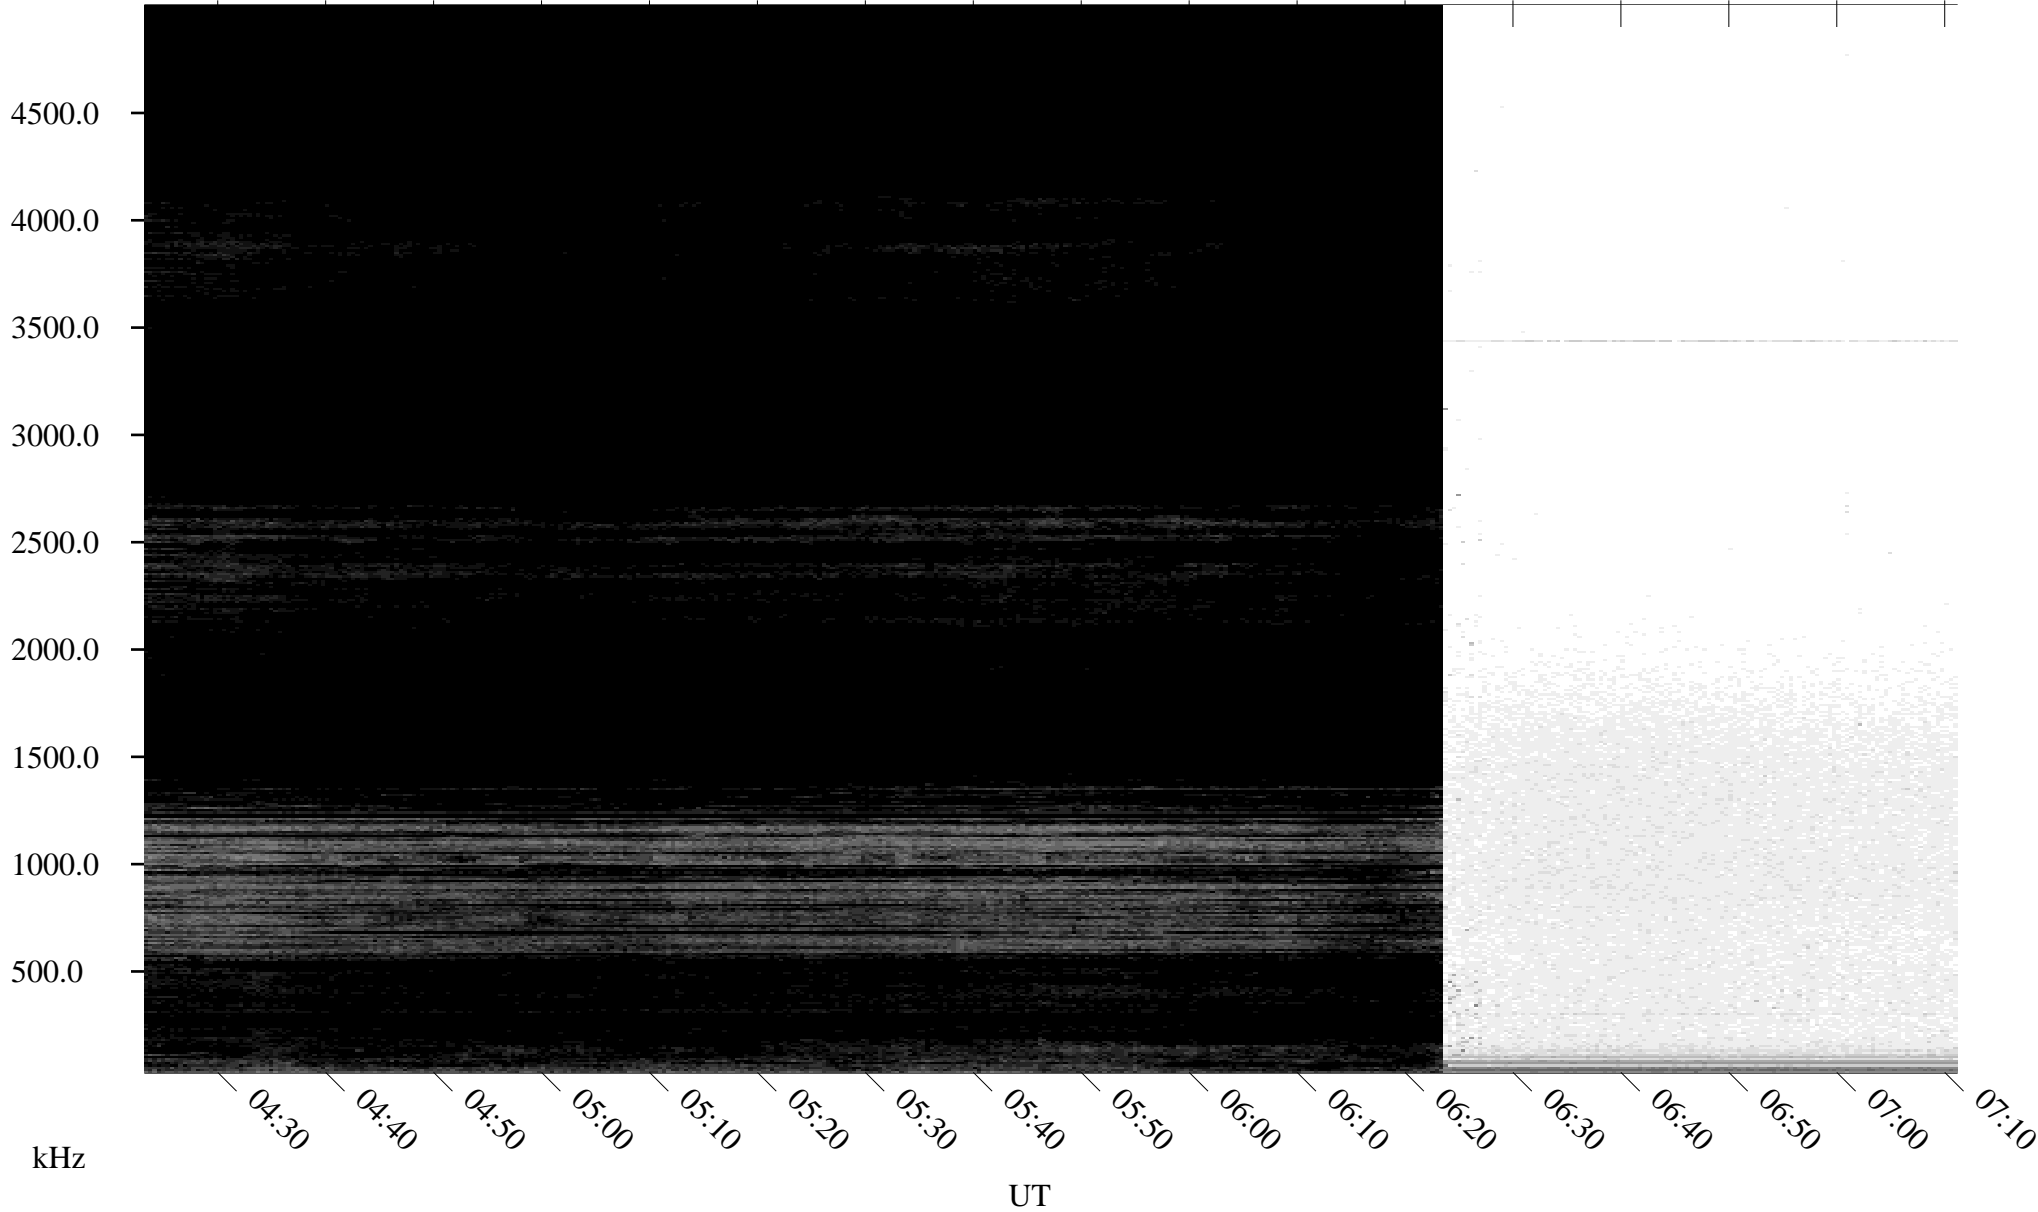

11/13/2001 Churchill, Manitoba

Linear Scale Black = 161 White = 15

ch01317l.r00m max_12

Page 1

11/13/2001 Churchill, Manitoba

Linear Scale Black = 161 White = 15

ch01317l.r00m max_12

Page 2

11/14/2001 Churchill, Manitoba

Linear Scale Black = 161 White = 15

ch01317l.r00m max_12

Page 3

11/14/2001 Churchill, Manitoba

Linear Scale Black = 161 White = 15

ch01317l.r00m max_12

Page 4

11/14/2001 Churchill, Manitoba

Linear Scale Black = 161 White = 15

ch01317l.r00m max_12

11/14/2001 Churchill, Manitoba

Linear Scale

Black = 161

White = 15

ch01317l.r00m max_12

Page 6

11/14/2001 Churchill, Manitoba

Linear Scale Black = 161 White = 15

ch01317l.r00m max_12

Page 7

11/14/2001 Churchill, Manitoba

Linear Scale Black = 161 White = 15

ch01317l.r00m max_12