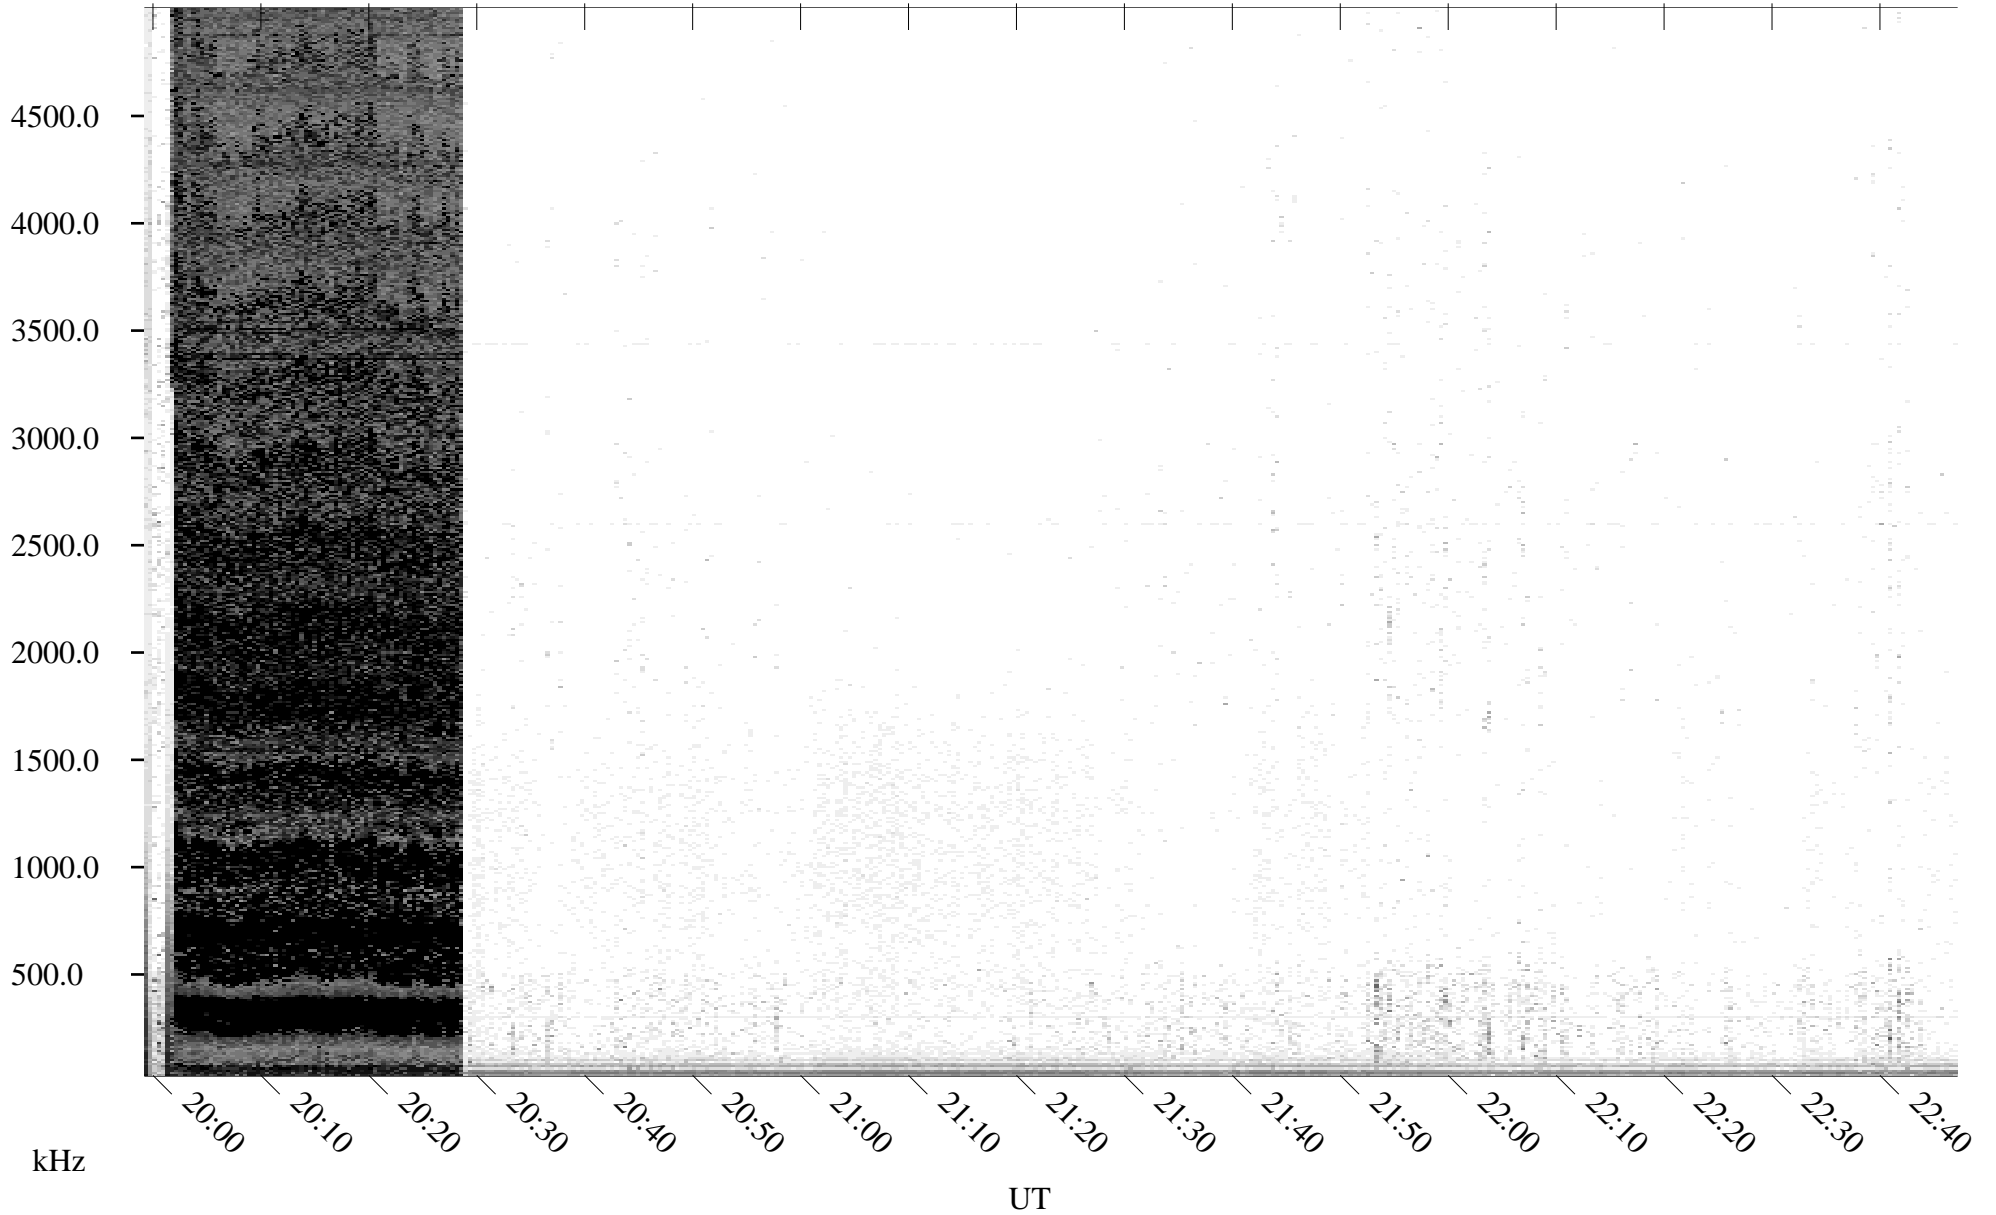

11/14/2001 Churchill, Manitoba

Linear Scale Black = 161 White = 15

ch01318l.r00m max_12

Page 1

11/14/2001 Churchill, Manitoba

Linear Scale

Black = 161

White = 15

ch01318l.r00m max_12

Page 2

11/15/2001 Churchill, Manitoba

Linear Scale Black = 161 White = 15

ch01318l.r00m max_12

Page 3

11/15/2001 Churchill, Manitoba

Linear Scale

Black = 161

White = 15

ch01318l.r00m max_12

Page 4

11/15/2001 Churchill, Manitoba

Linear Scale

Black = 161

White = 15

ch01318l.r00m max_12

Page 5

11/15/2001 Churchill, Manitoba

Linear Scale

Black = 161

White = 15

ch01318l.r00m max_12

Page 6