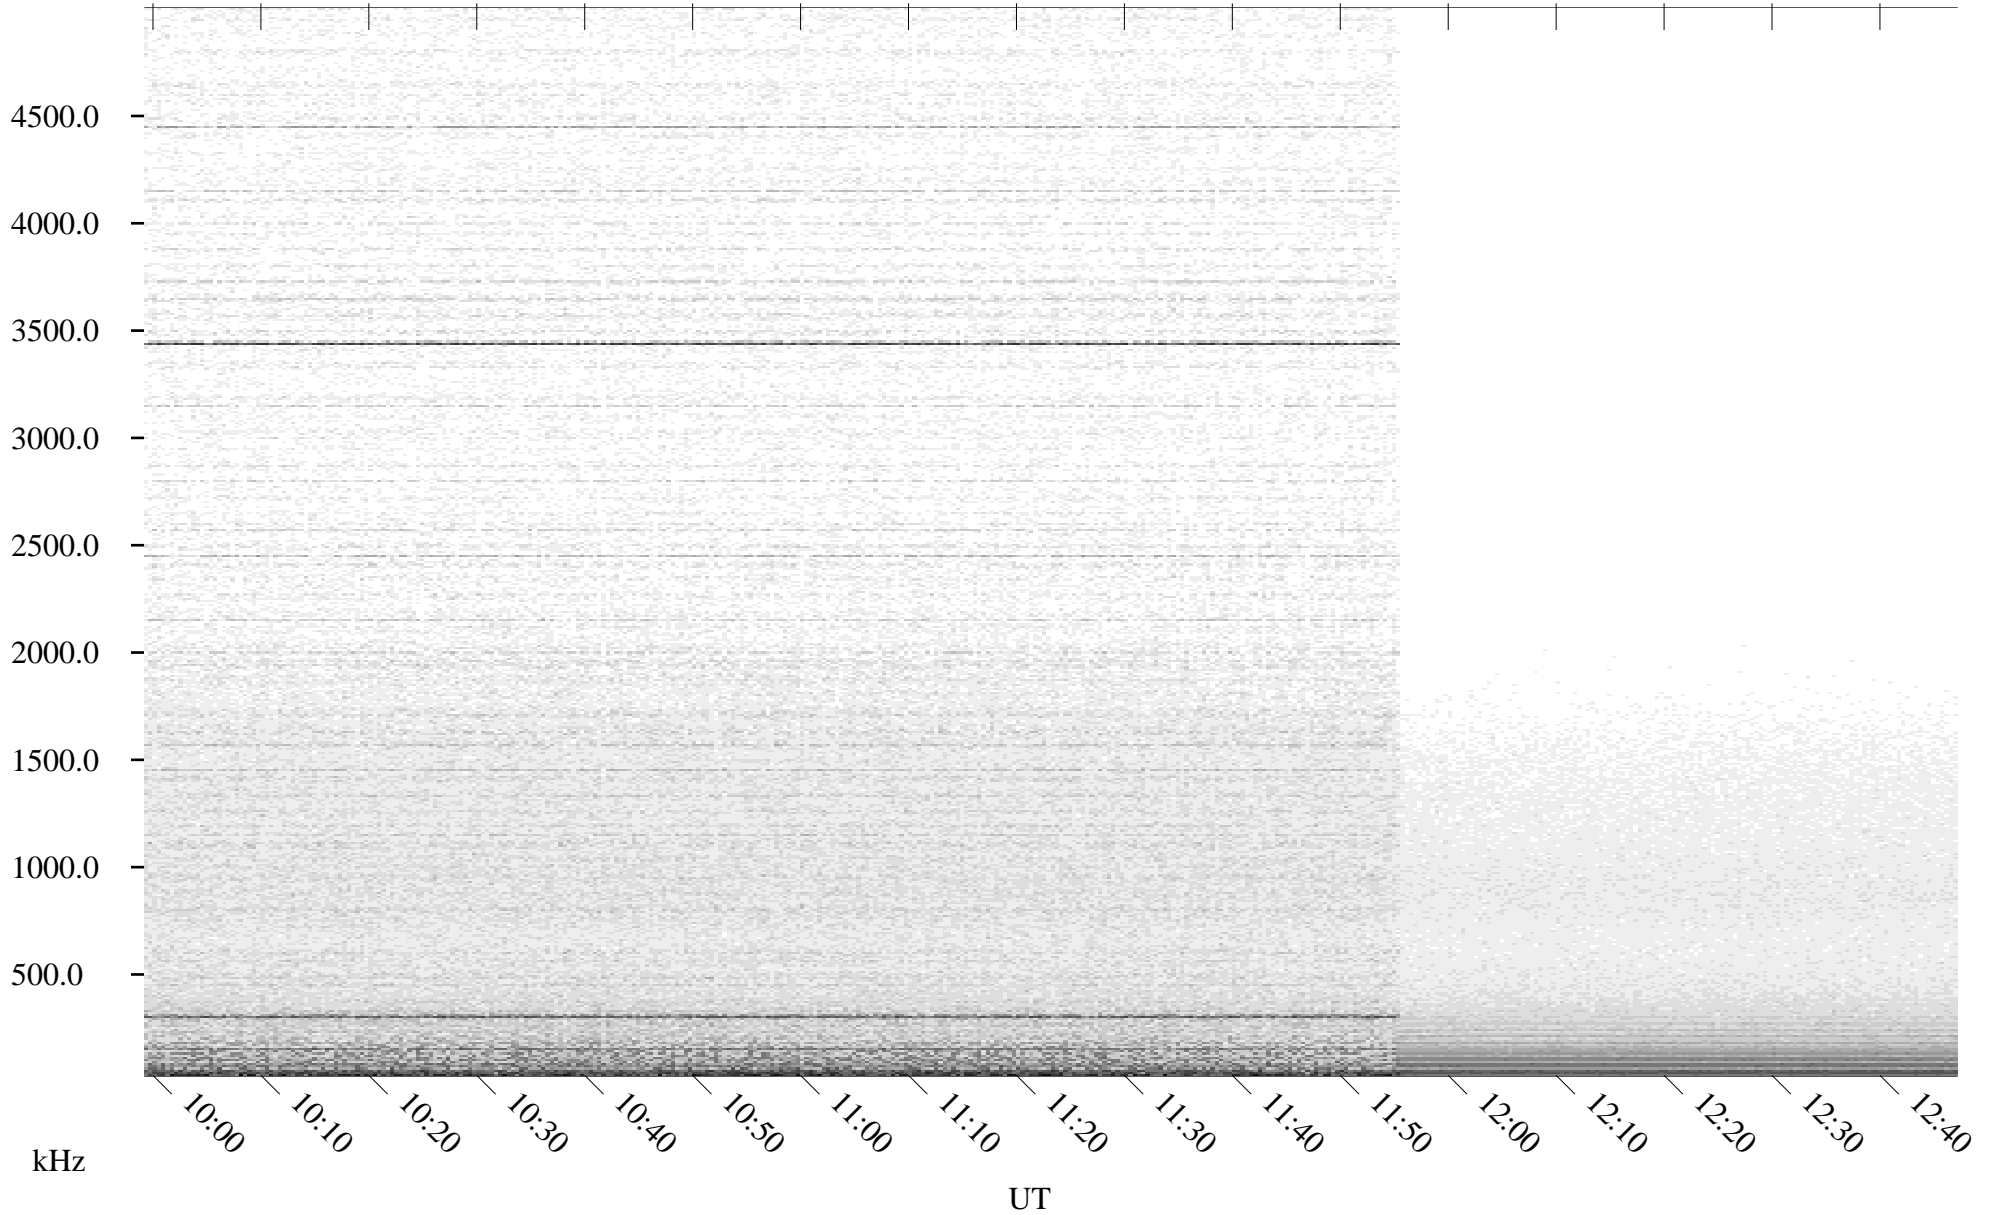

Black = 161

White = 15

ch01318l.r00m max_12

Page 4

11/15/2001 Churchill, Manitoba

Linear Scale

Black = 161

White = 15

ch01318l.r00m max_12

Page 5

11/15/2001 Churchill, Manitoba

Linear Scale

Black = 161

White = 15

ch01318l.r00m max_12

Page 6

11/15/2001 Churchill, Manitoba

Linear Scale

Black = 161

White = 15

ch01318l.r00m max_12

Page 7

11/15/2001 Churchill, Manitoba

Linear Scale Black = 161 White = 15