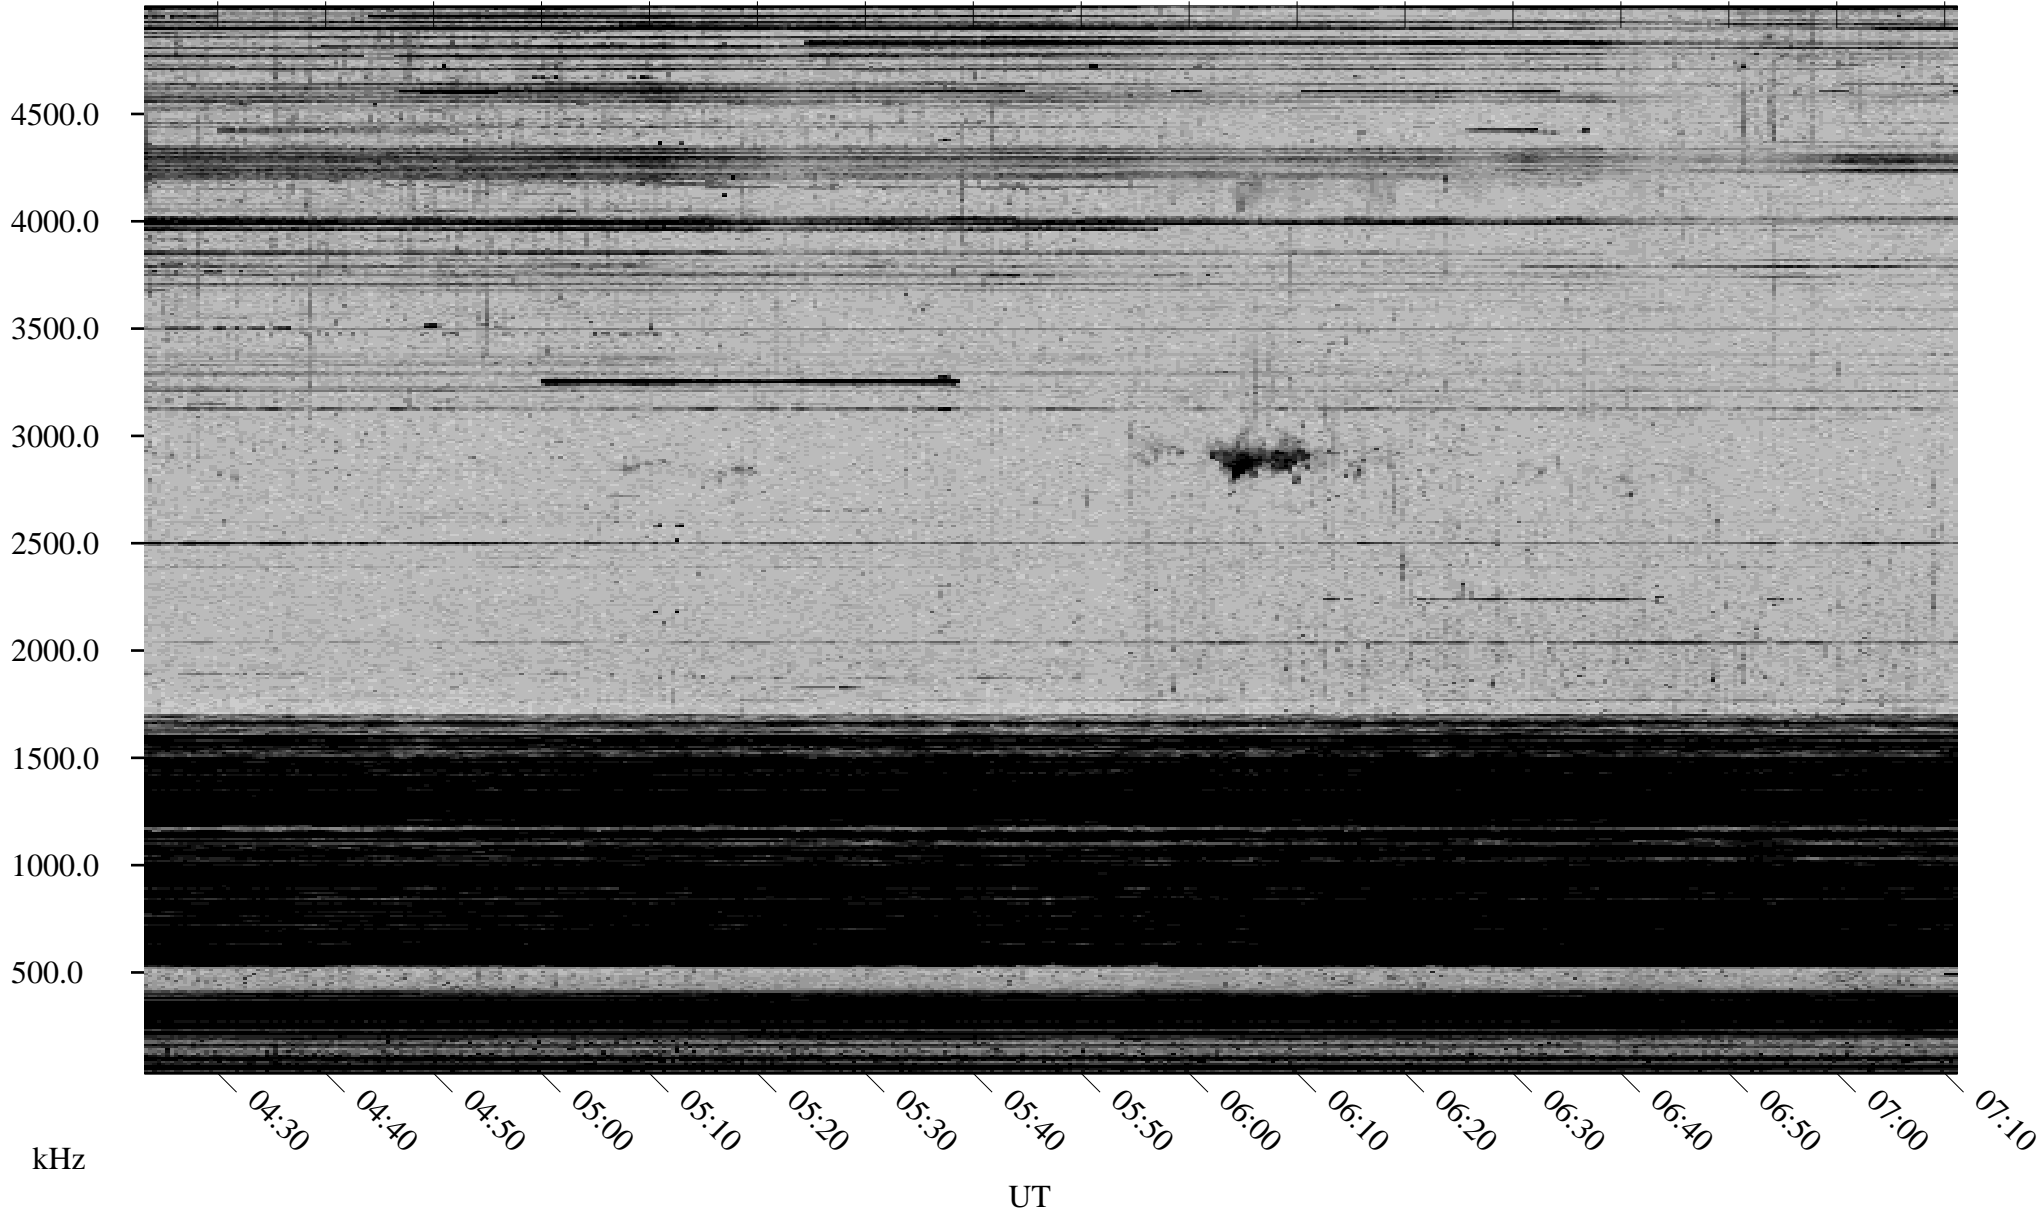

11/15/2001 Churchill, Manitoba

Linear Scale Black = 161 White = 15

ch01319l.r00m max_12

Page 1

11/15/2001 Churchill, Manitoba

Linear Scale Black = 161 White = 15

ch01319l.r00m max_12

Page 2

11/16/2001 Churchill, Manitoba

Linear Scale Black = 161 White = 15

ch01319l.r00m max_12

Page 3

11/16/2001 Churchill, Manitoba

Linear Scale Black = 161 White = 15

ch01319l.r00m max_12

Page 4

11/16/2001 Churchill, Manitoba

Linear Scale Black = 161 White = 15

ch01319l.r00m max_12

Page 5

11/16/2001 Churchill, Manitoba

Linear Scale Black = 161 White = 15

ch01319l.r00m max_12

Page 6

11/16/2001 Churchill, Manitoba

Linear Scale Black = 161 White = 15

ch01319l.r00m max_12

Page 7

11/16/2001 Churchill, Manitoba

Linear Scale Black = 161 White = 15

ch01319l.r00m max_12

Page 8