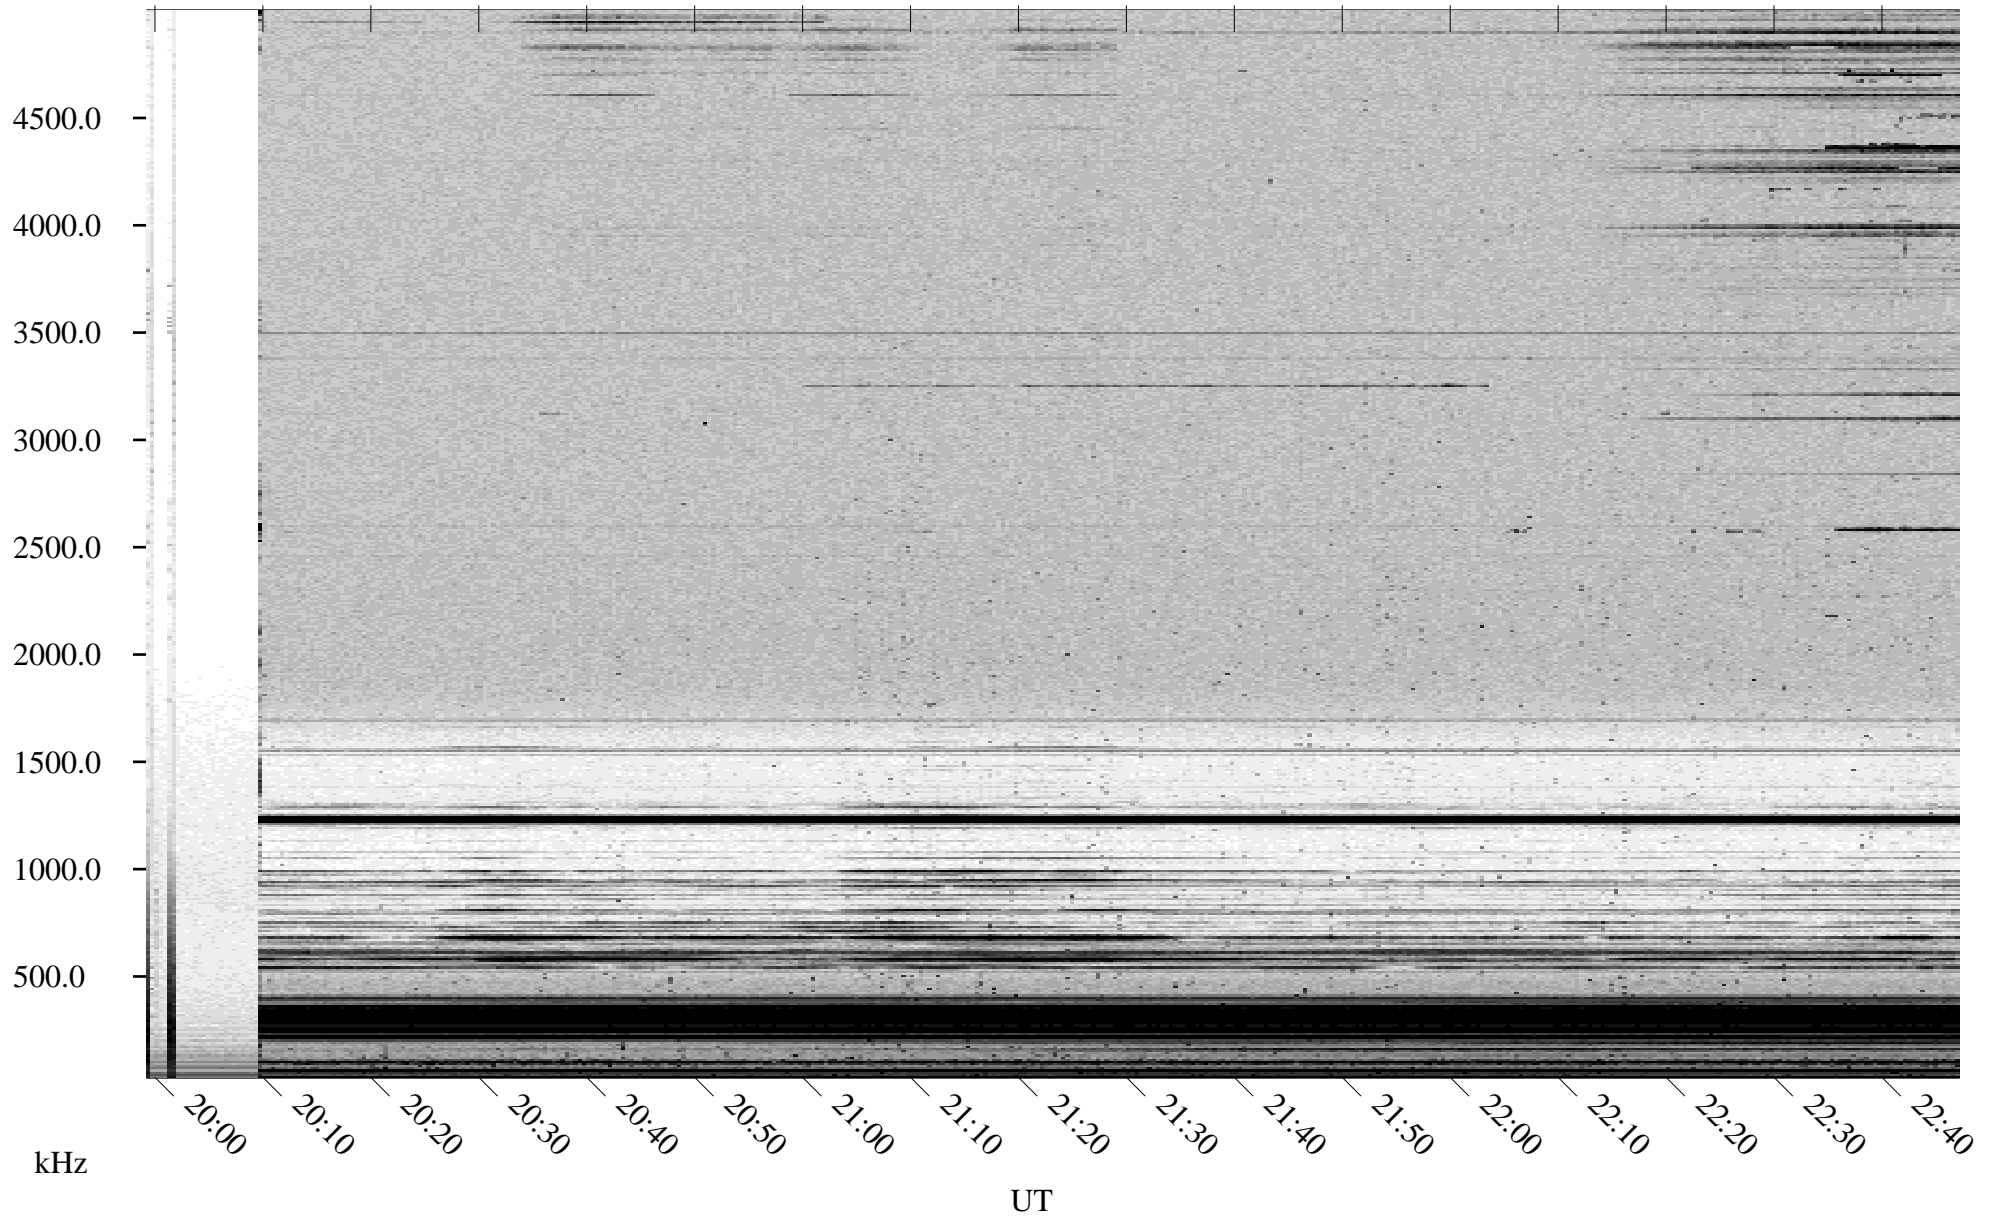

11/15/2001 Churchill, Manitoba

Linear Scale Black = 161 White = 15

ch01319l.r00m max_12

Page 1

11/15/2001 Churchill, Manitoba

Linear Scale Black = 161 White = 15

ch01319l.r00m max_12

Page 2

11/16/2001 Churchill, Manitoba

Linear Scale Black = 161 White = 15

ch01319l.r00m max_12

Page 3

11/16/2001 Churchill, Manitoba

Linear Scale Black = 161 White = 15

ch01319l.r00m max_12

Page 4

11/16/2001 Churchill, Manitoba

Linear Scale Black = 161 White = 15

ch01319l.r00m max_12

Page 5

11/16/2001 Churchill, Manitoba

Linear Scale Black = 161 White = 15

ch01319l.r00m max_12

Page 6

11/16/2001 Churchill, Manitoba

Linear Scale Black = 161 White = 15

ch01319l.r00m max_12

Page 7

11/16/2001 Churchill, Manitoba

Linear Scale Black = 161 White = 15

ch01319l.r00m max_12

Page 8