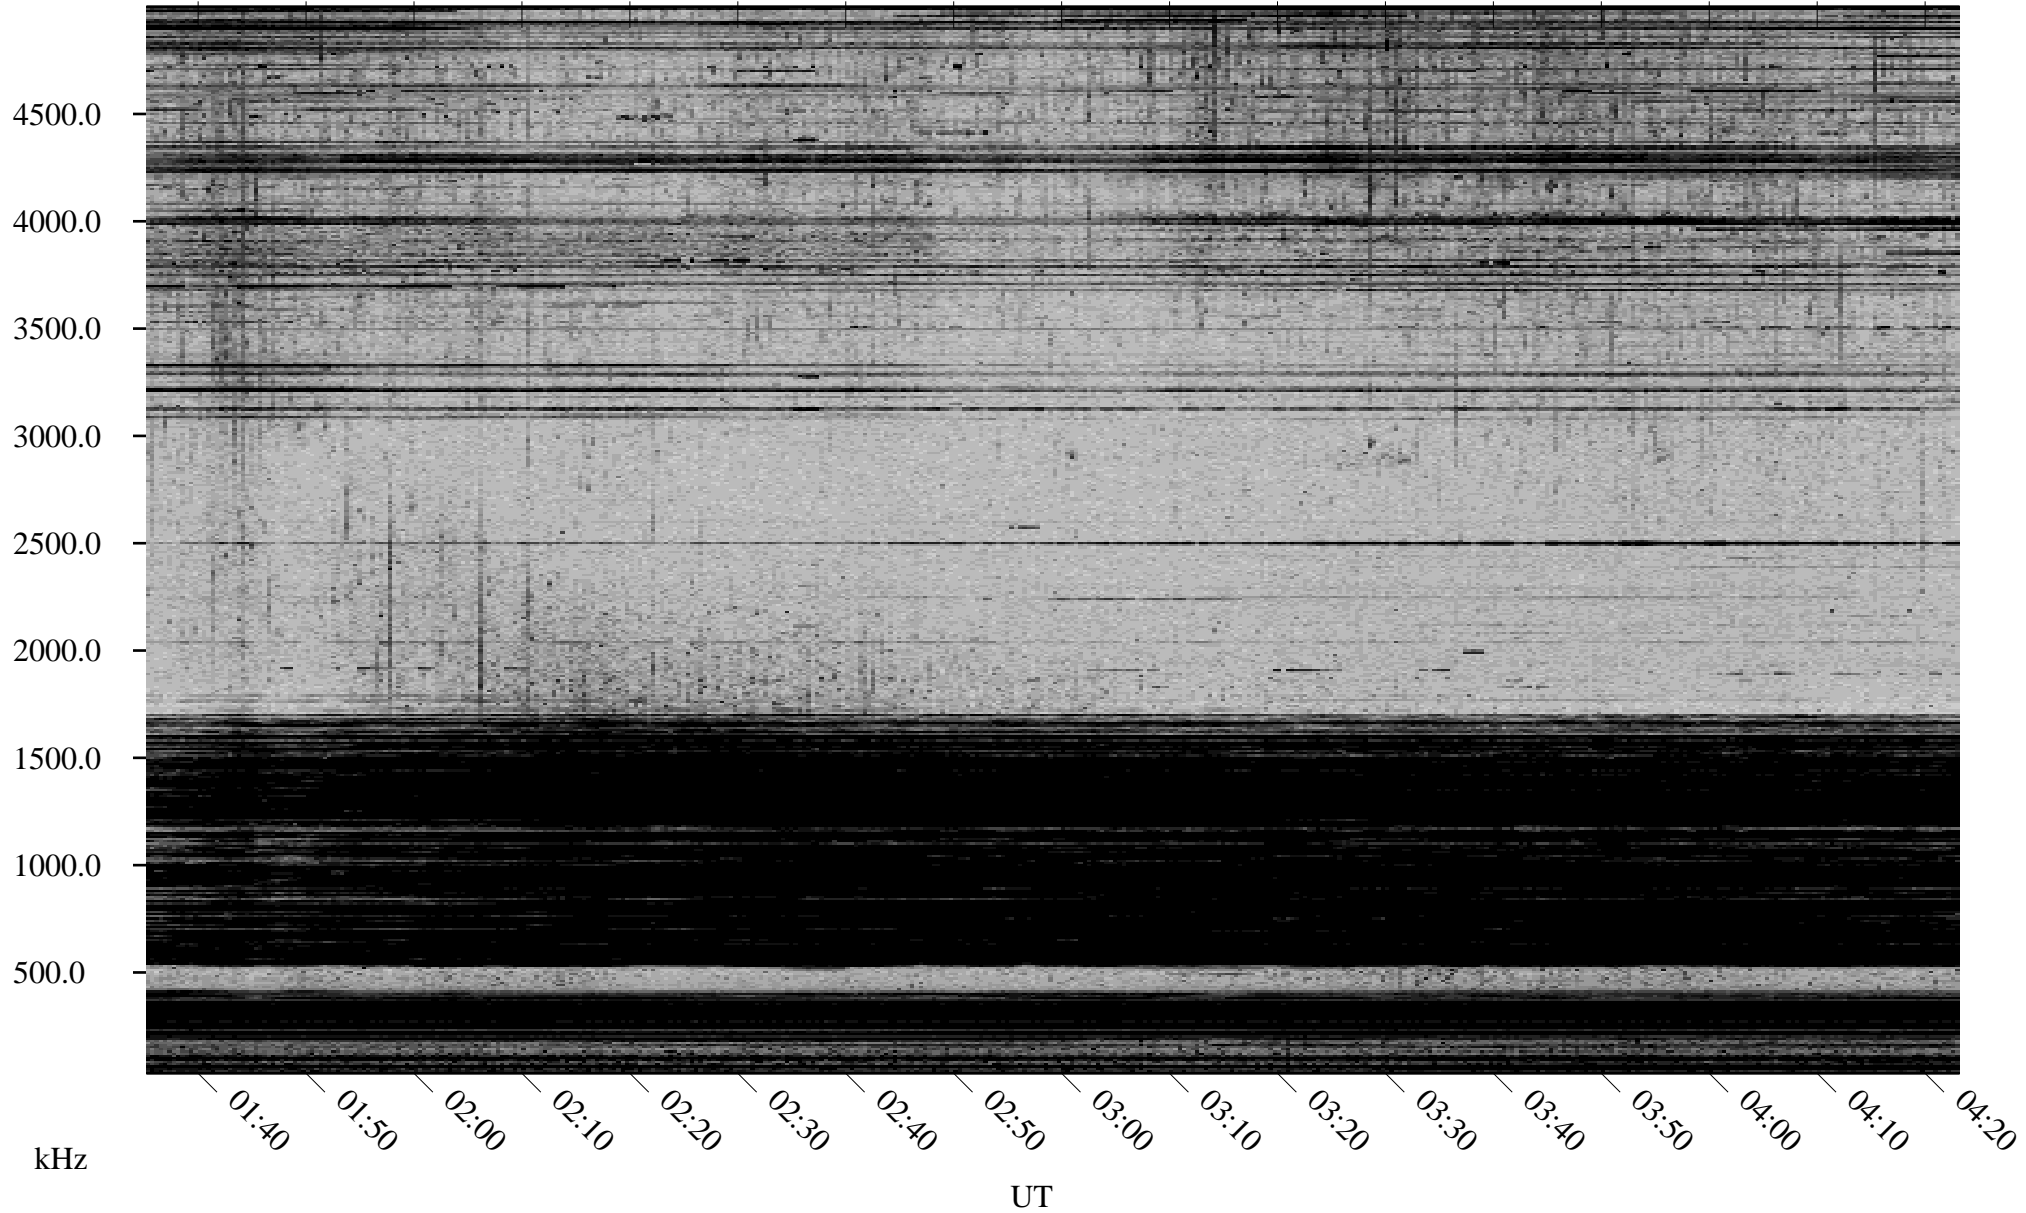

11/15/2001 Churchill, Manitoba

Linear Scale Black = 161 White = 15

ch01319l.r00m max_12

Page 1

11/15/2001 Churchill, Manitoba

Linear Scale Black = 161 White = 15

ch01319l.r00m max_12

Page 2

11/16/2001 Churchill, Manitoba

Linear Scale Black = 161 White = 15

ch01319l.r00m max_12

Page 3

11/16/2001 Churchill, Manitoba

Linear Scale Black = 161 White = 15

ch01319l.r00m max_12

Page 4

11/16/2001 Churchill, Manitoba

Linear Scale Black = 161 White = 15

ch01319l.r00m max_12

Page 5

11/16/2001 Churchill, Manitoba

Linear Scale Black = 161 White = 15

ch01319l.r00m max_12

Page 6

11/16/2001 Churchill, Manitoba

Linear Scale Black = 161 White = 15

ch01319l.r00m max_12

Page 7

11/16/2001 Churchill, Manitoba

Linear Scale Black = 161 White = 15

ch01319l.r00m max_12

Page 8