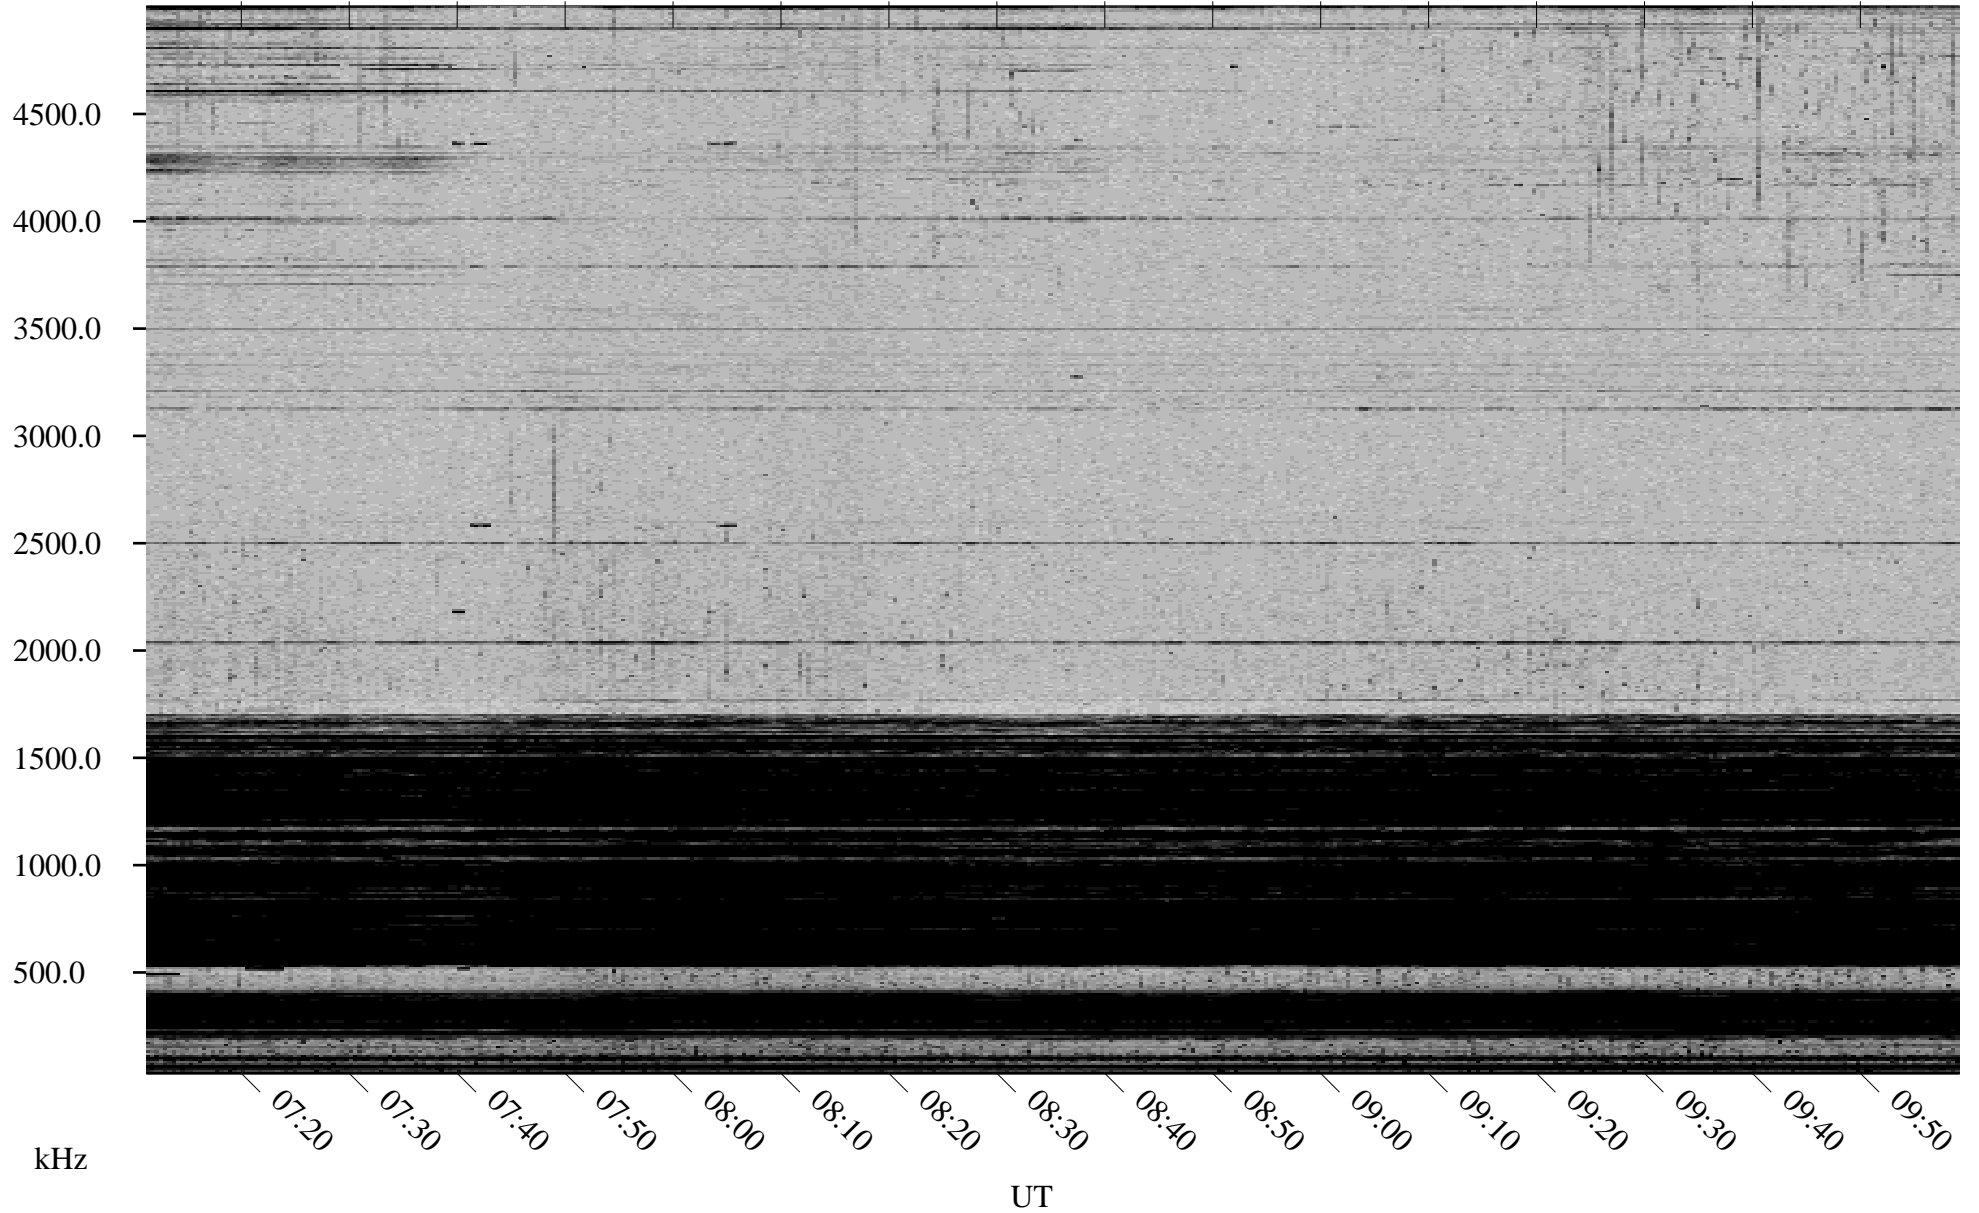

11/15/2001 Churchill, Manitoba

Linear Scale Black = 161 White = 15

ch01319l.r00m max_12

Page 1

11/15/2001 Churchill, Manitoba

Linear Scale Black = 161 White = 15

ch01319l.r00m max_12

Page 2

11/16/2001 Churchill, Manitoba

Linear Scale Black = 161 White = 15

ch01319l.r00m max_12

Page 3

11/16/2001 Churchill, Manitoba

Linear Scale Black = 161 White = 15

ch01319l.r00m max_12

Page 4

11/16/2001 Churchill, Manitoba

Linear Scale Black = 161 White = 15

ch01319l.r00m max_12

Page 5

11/16/2001 Churchill, Manitoba

Linear Scale Black = 161 White = 15

ch01319l.r00m max_12

Page 6

11/16/2001 Churchill, Manitoba

Linear Scale Black = 161 White = 15

ch01319l.r00m max_12

Page 7

11/16/2001 Churchill, Manitoba

Linear Scale Black = 161 White = 15

ch01319l.r00m max_12

Page 8