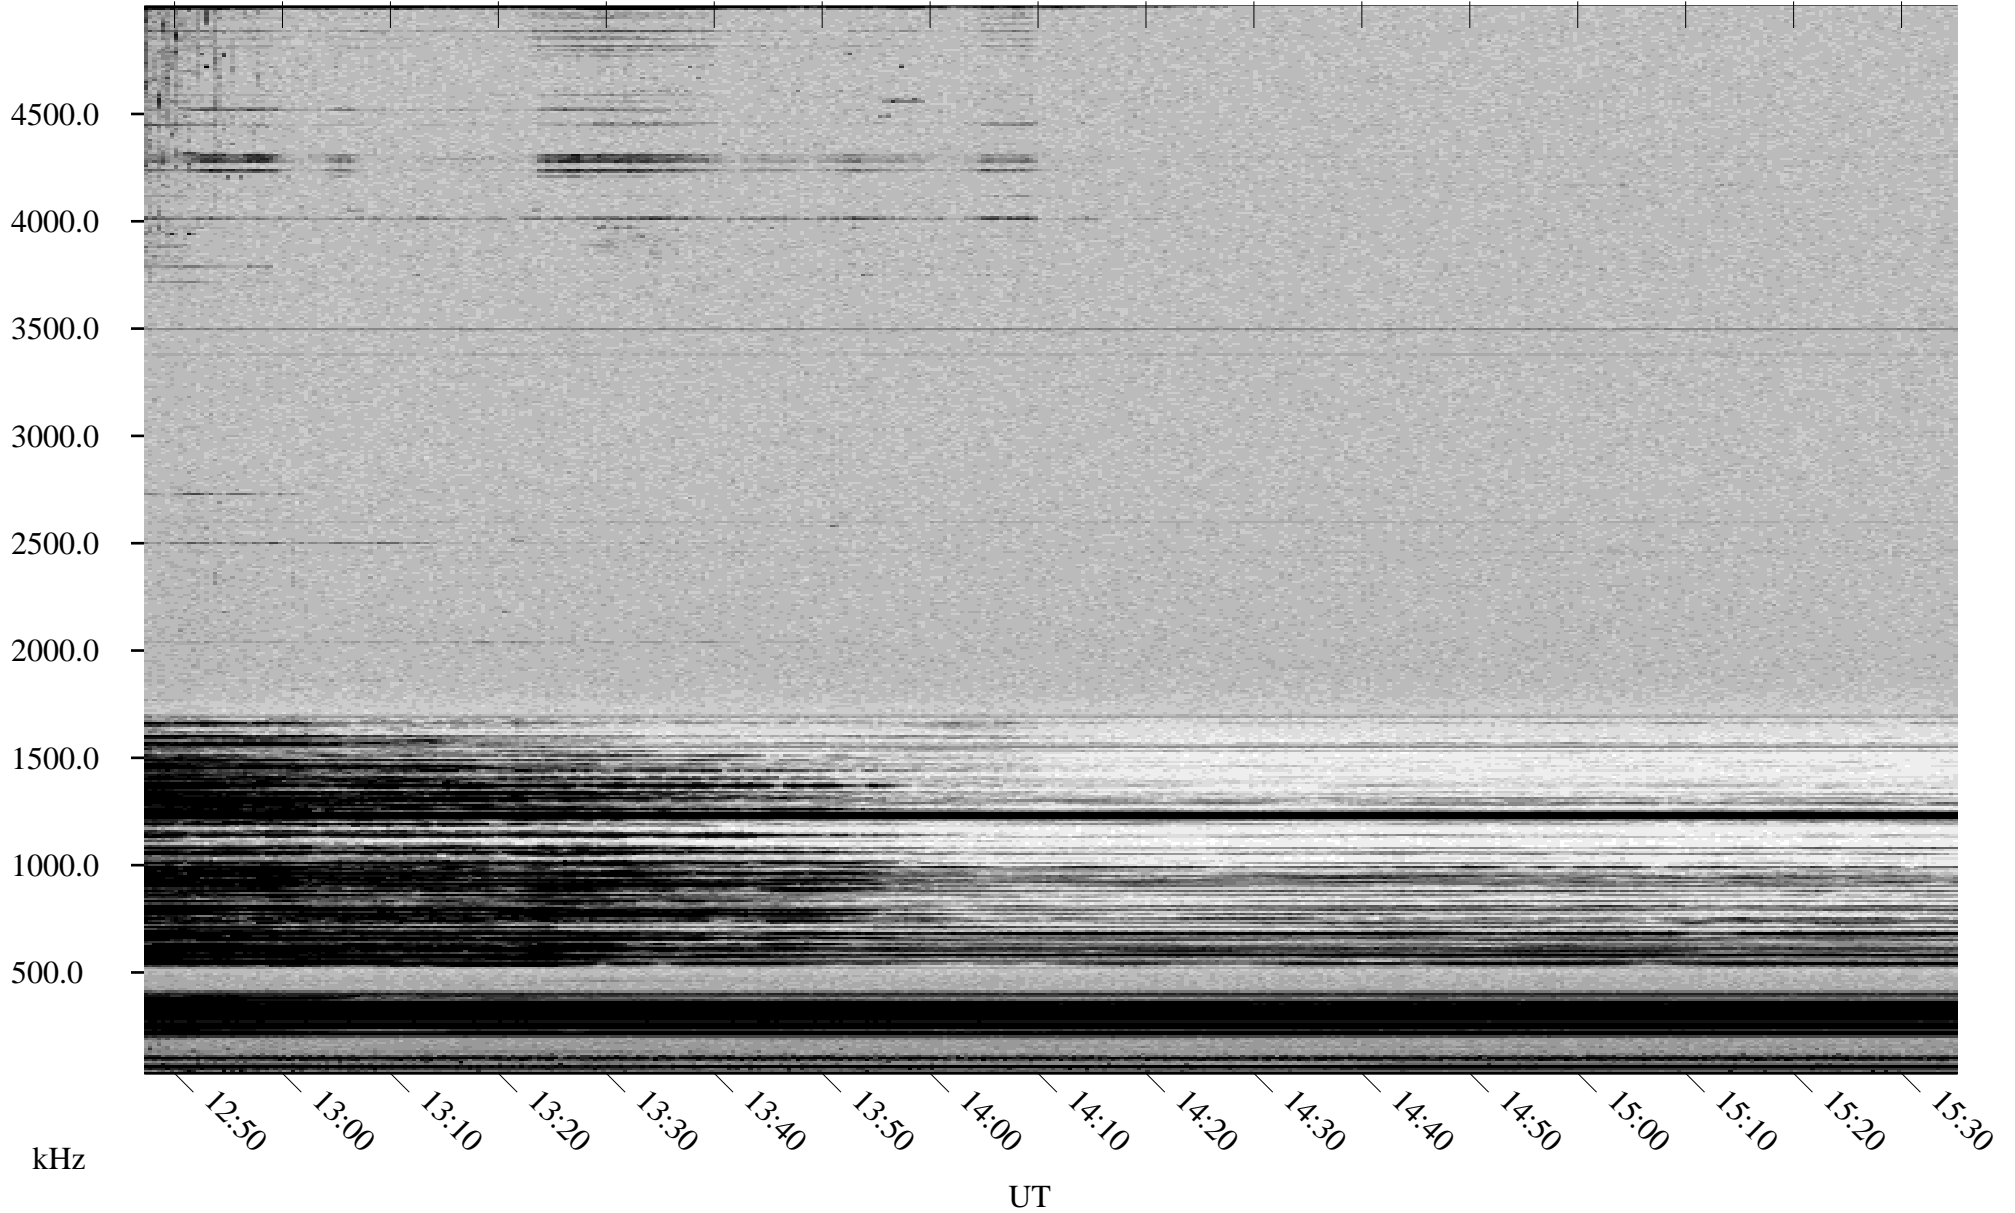

11/15/2001 Churchill, Manitoba

Linear Scale Black = 161 White = 15

ch01319l.r00m max_12

Page 1

11/15/2001 Churchill, Manitoba

Linear Scale Black = 161 White = 15

ch01319l.r00m max_12

Page 2

11/16/2001 Churchill, Manitoba

Linear Scale Black = 161 White = 15

ch01319l.r00m max_12

Page 3

11/16/2001 Churchill, Manitoba

Linear Scale Black = 161 White = 15

ch01319l.r00m max_12

Page 4

11/16/2001 Churchill, Manitoba

Linear Scale Black = 161 White = 15

ch01319l.r00m max_12

Page 5

11/16/2001 Churchill, Manitoba

Linear Scale Black = 161 White = 15

ch01319l.r00m max_12

Page 6

11/16/2001 Churchill, Manitoba

Linear Scale Black = 161 White = 15

ch01319l.r00m max_12

Page 7

11/16/2001 Churchill, Manitoba

Linear Scale Black = 161 White = 15

ch01319l.r00m max_12

Page 8