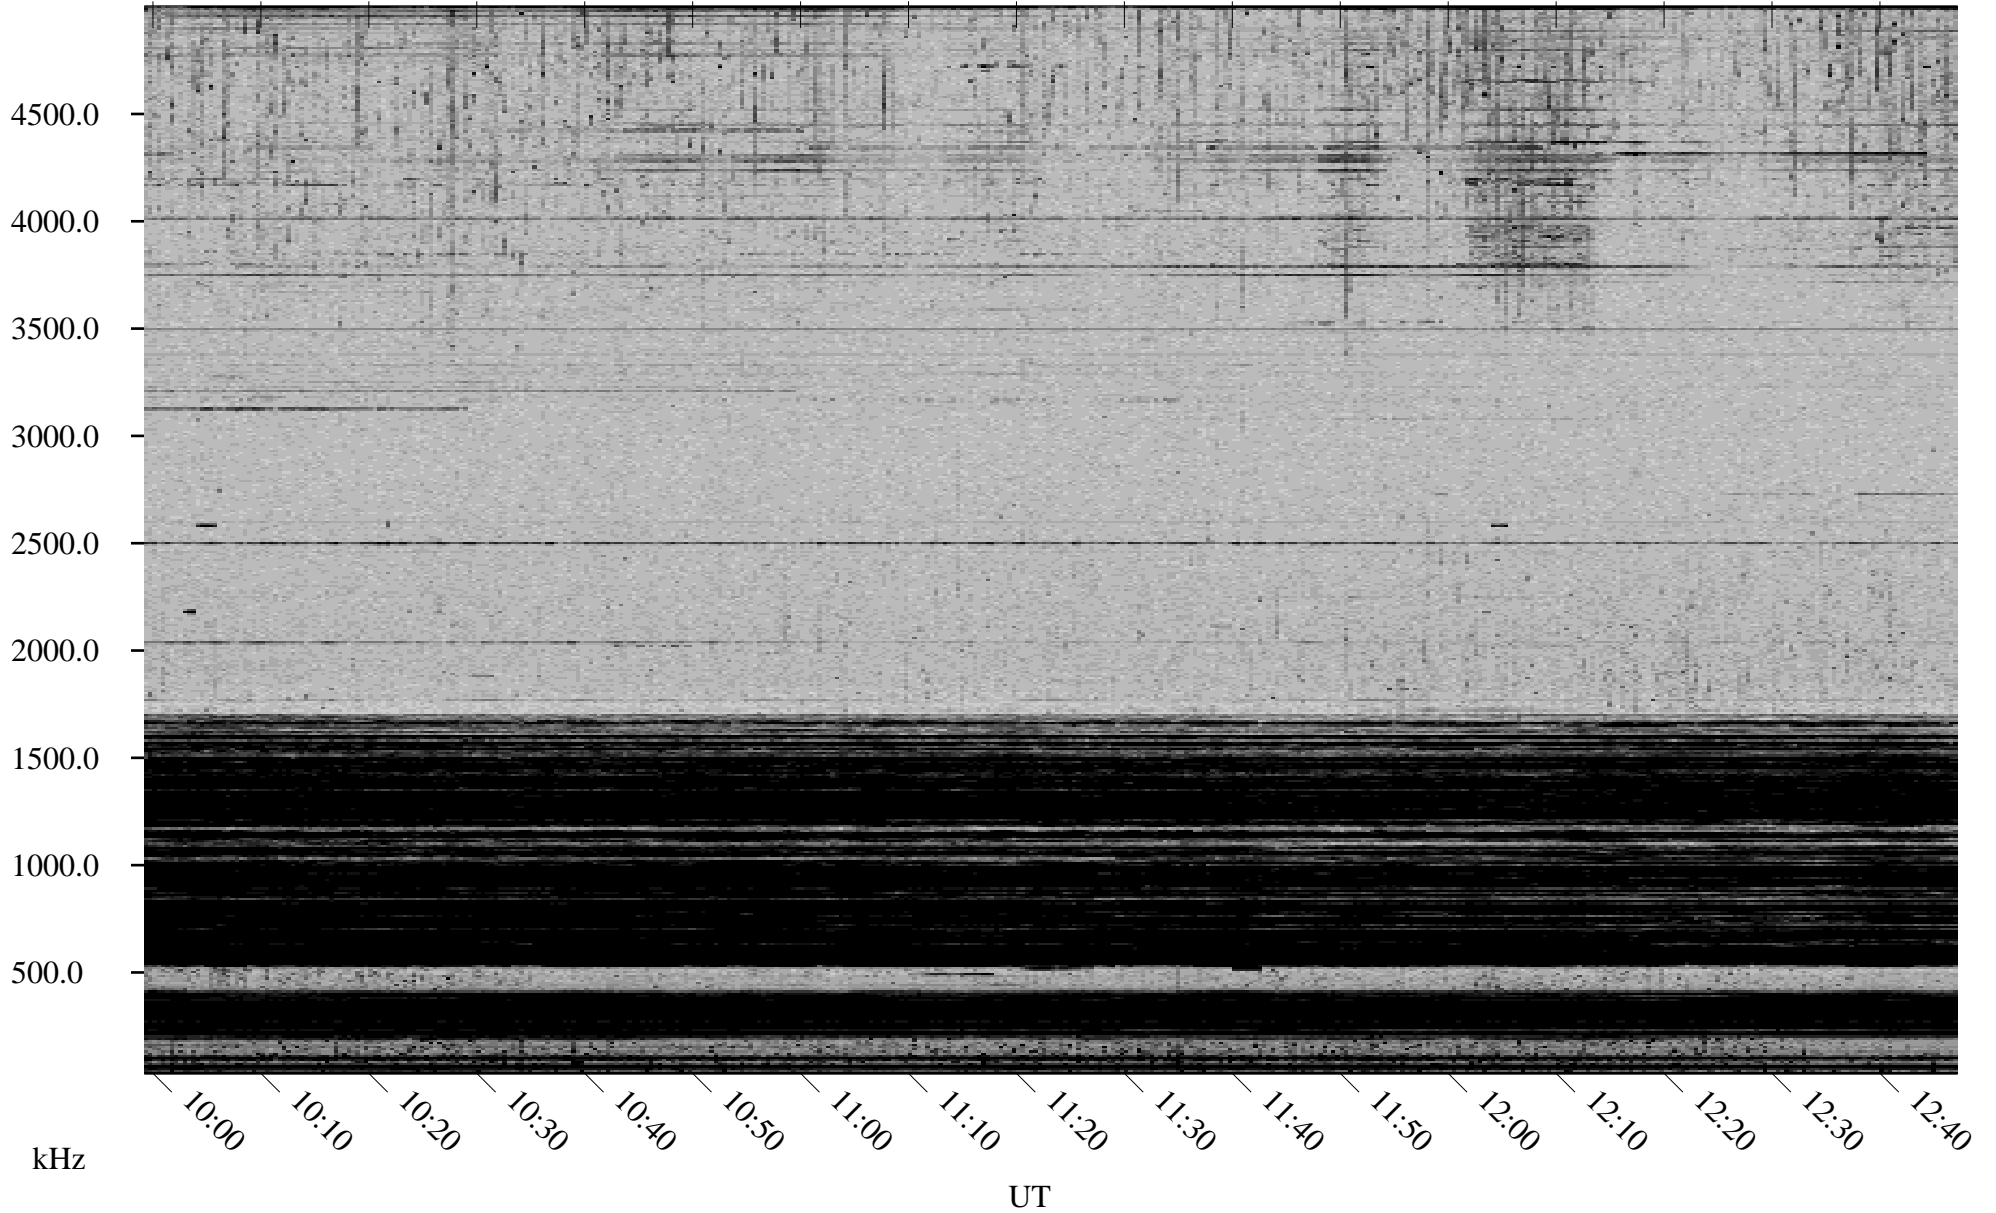

11/15/2001 Churchill, Manitoba

Linear Scale Black = 161 White = 15

ch01319l.r00m max_12

Page 1

11/15/2001 Churchill, Manitoba

Linear Scale Black = 161 White = 15

ch01319l.r00m max_12

Page 2

11/16/2001 Churchill, Manitoba

Linear Scale Black = 161 White = 15

ch01319l.r00m max_12

Page 3

11/16/2001 Churchill, Manitoba

Linear Scale Black = 161 White = 15

ch01319l.r00m max_12

Page 4

11/16/2001 Churchill, Manitoba

Linear Scale Black = 161 White = 15

ch01319l.r00m max_12

Page 5

11/16/2001 Churchill, Manitoba

Linear Scale Black = 161 White = 15

ch01319l.r00m max_12

Page 6

11/16/2001 Churchill, Manitoba

Linear Scale Black = 161 White = 15

ch01319l.r00m max_12

Page 7

11/16/2001 Churchill, Manitoba

Linear Scale Black = 161 White = 15

ch01319l.r00m max_12

Page 8