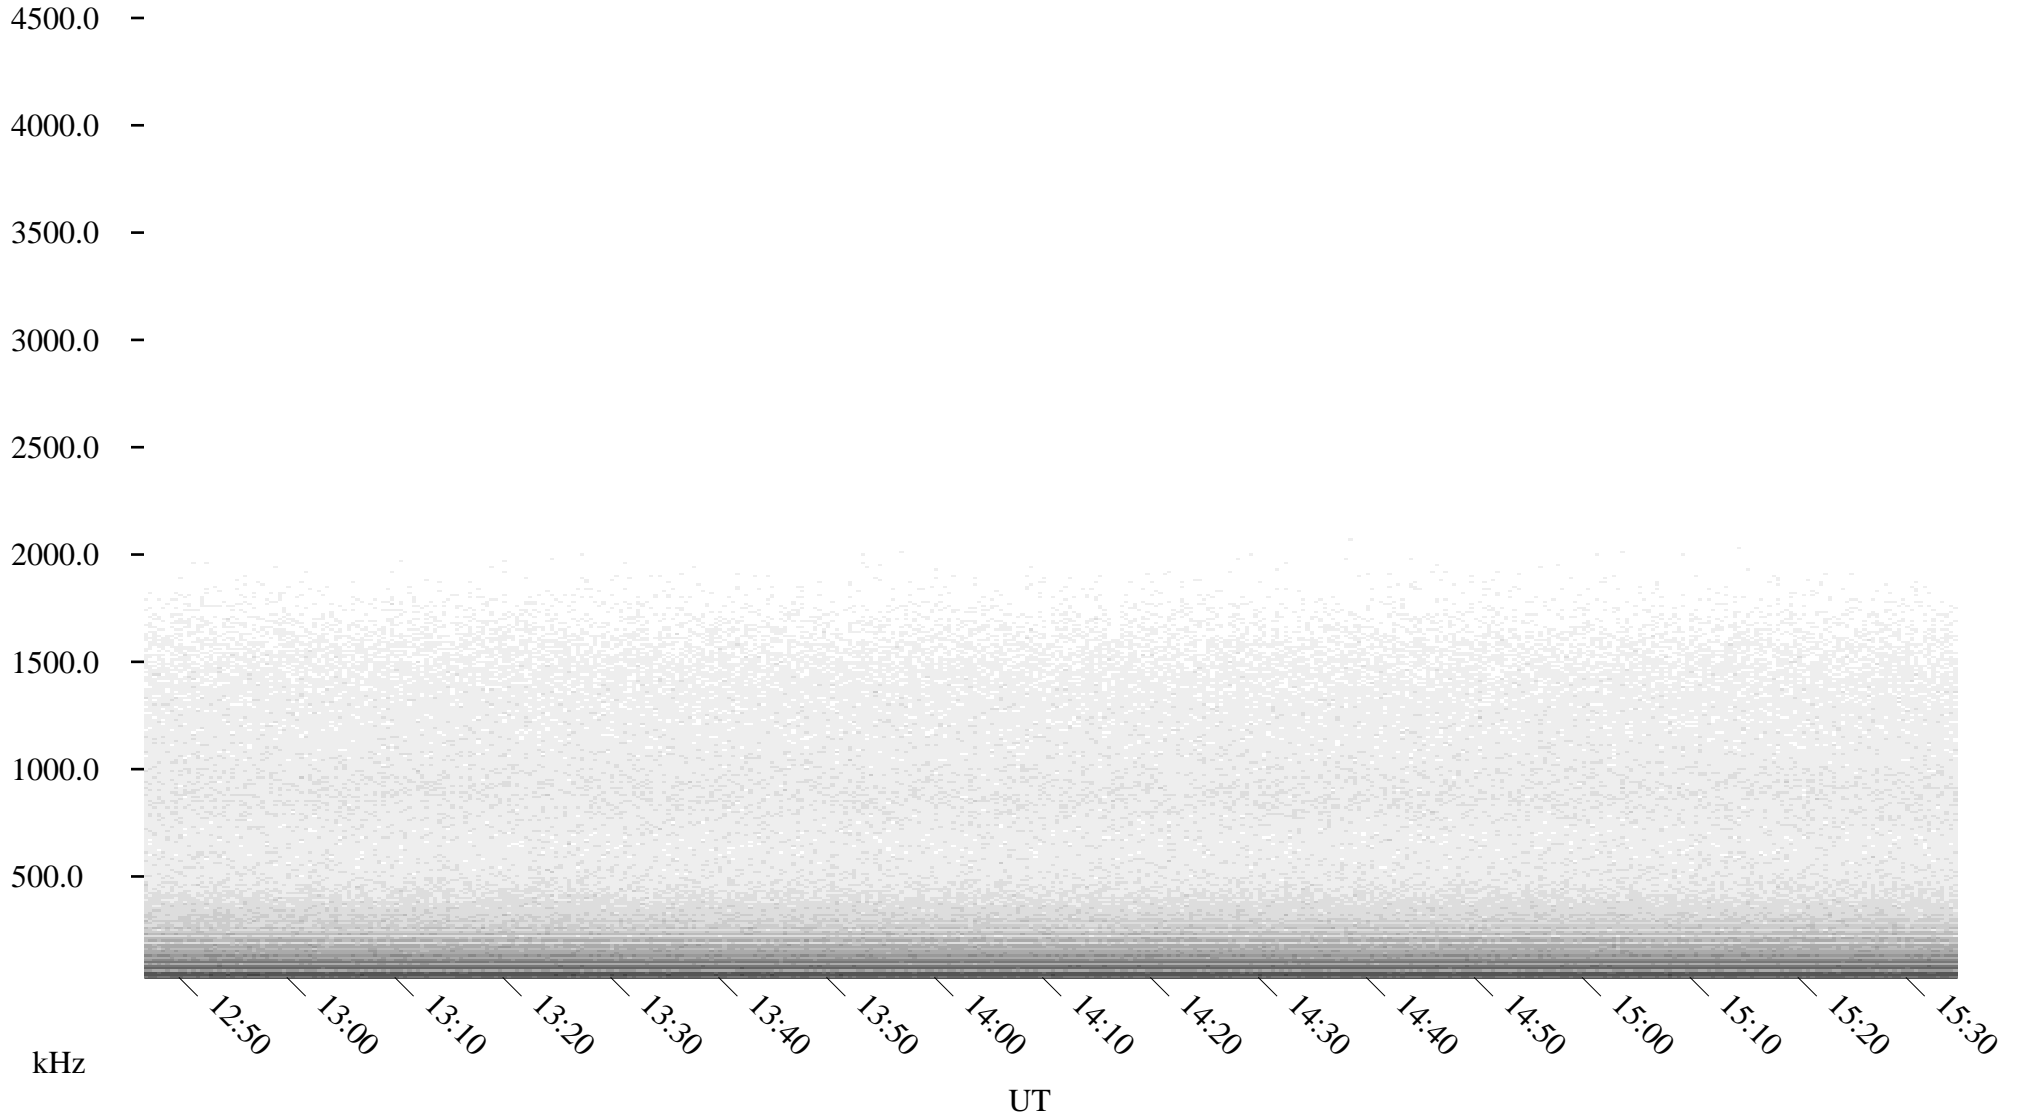

11/17/2001 Churchill, Manitoba

Linear Scale

Black = 161

White = 15

ch01320l.r00m max_12

Page 7

11/17/2001 Churchill, Manitoba

Linear Scale