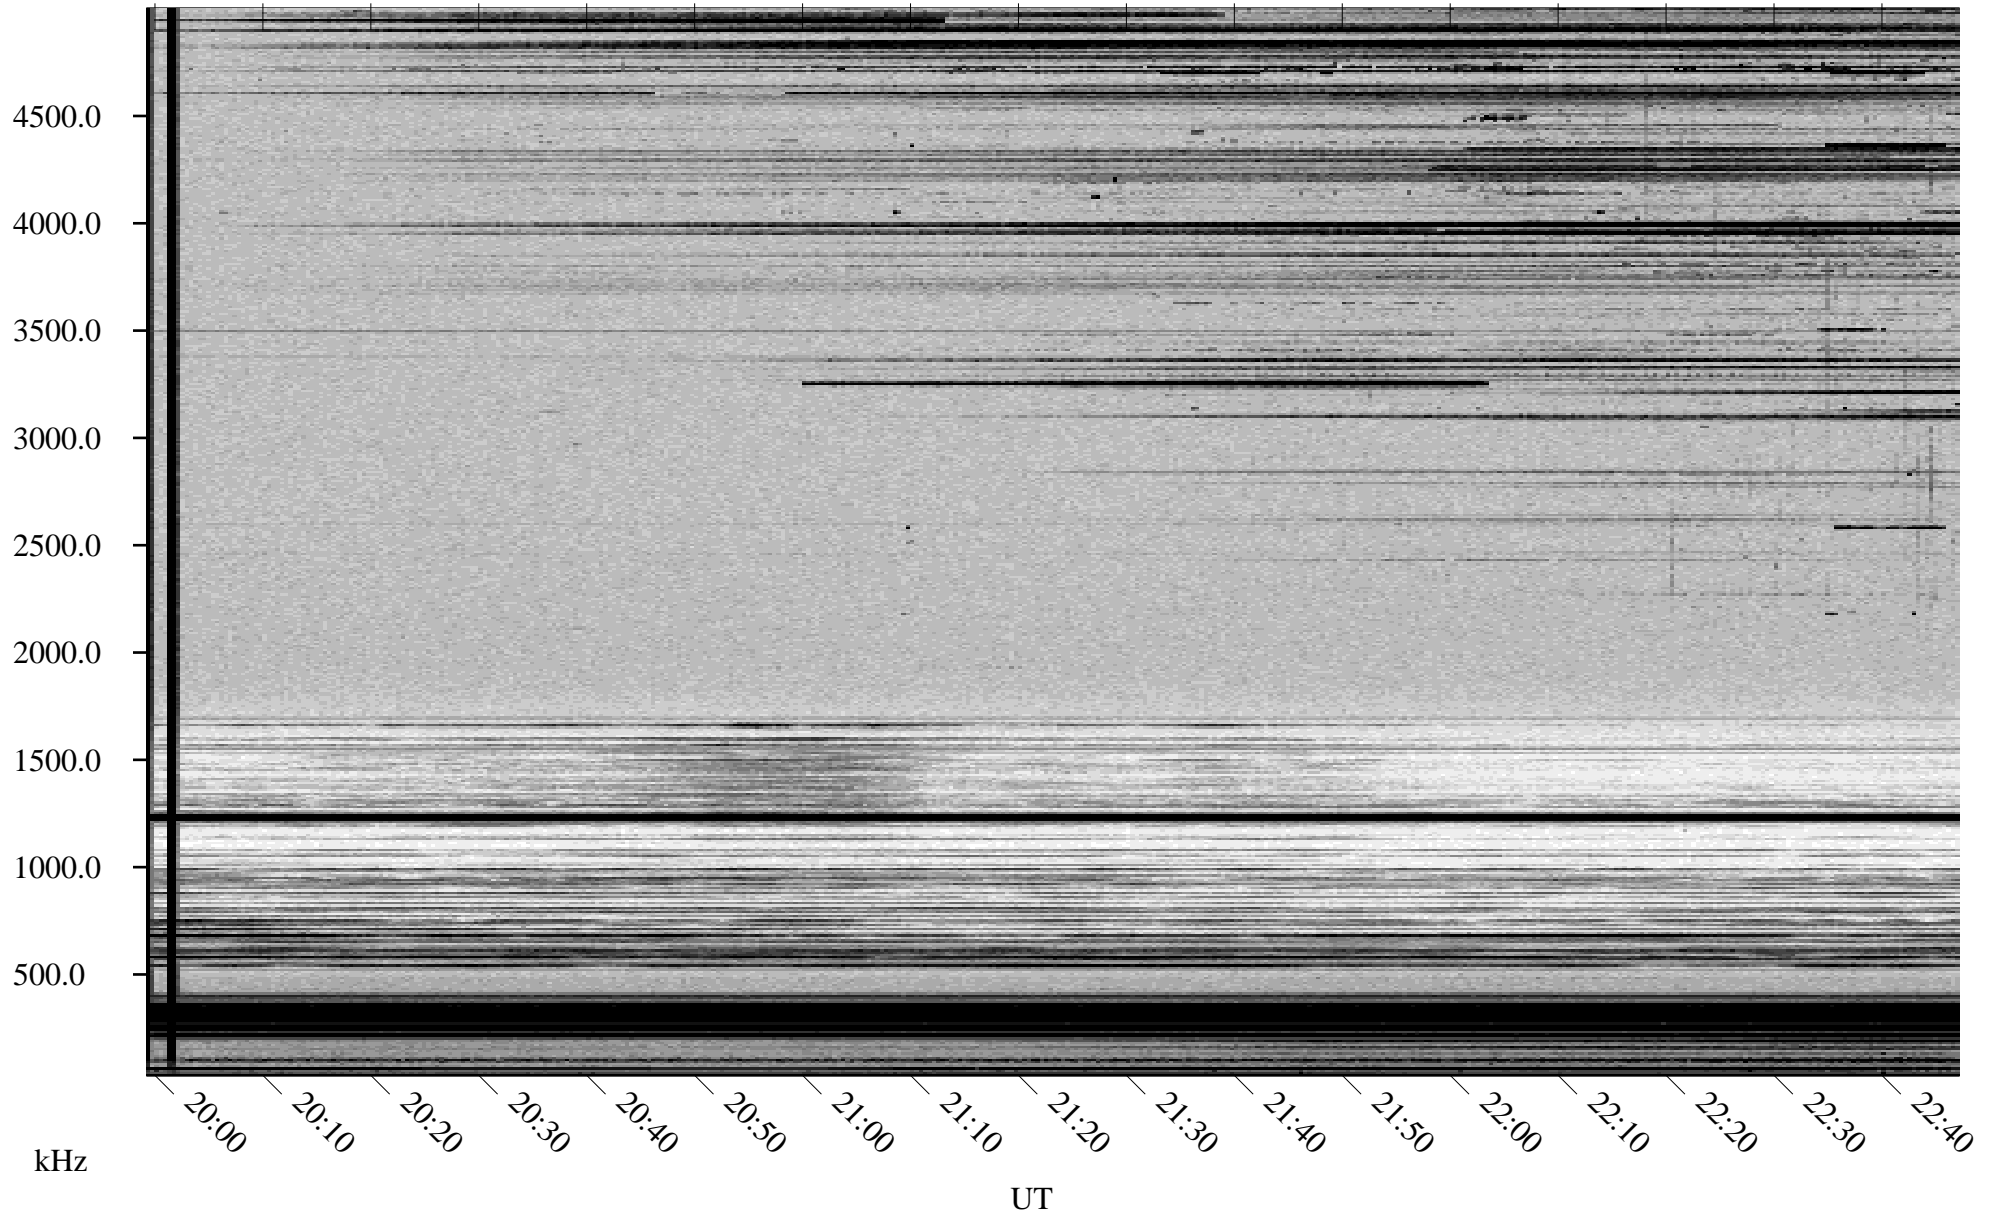

11/16/2001 Churchill, Manitoba

Linear Scale Black = 161 White = 15

ch01320l.r00m max_12

Page 1

11/16/2001 Churchill, Manitoba

Linear Scale Black = 161 White = 15

ch01320l.r00m max_12

Page 2

11/17/2001 Churchill, Manitoba

Linear Scale Black = 161 White = 15

ch01320l.r00m max_12

Page 3

11/17/2001 Churchill, Manitoba

Linear Scale Black = 161 White = 15

ch01320l.r00m max_12

Page 4

11/17/2001 Churchill, Manitoba

Linear Scale Black = 161 White = 15

ch01320l.r00m max_12

Page 5

11/17/2001 Churchill, Manitoba

Linear Scale Black = 161 White = 15

ch01320l.r00m max_12

Page 6

11/17/2001 Churchill, Manitoba

Linear Scale

Black = 161

White = 15

ch01320l.r00m max_12

Page 7

11/17/2001 Churchill, Manitoba

Linear Scale