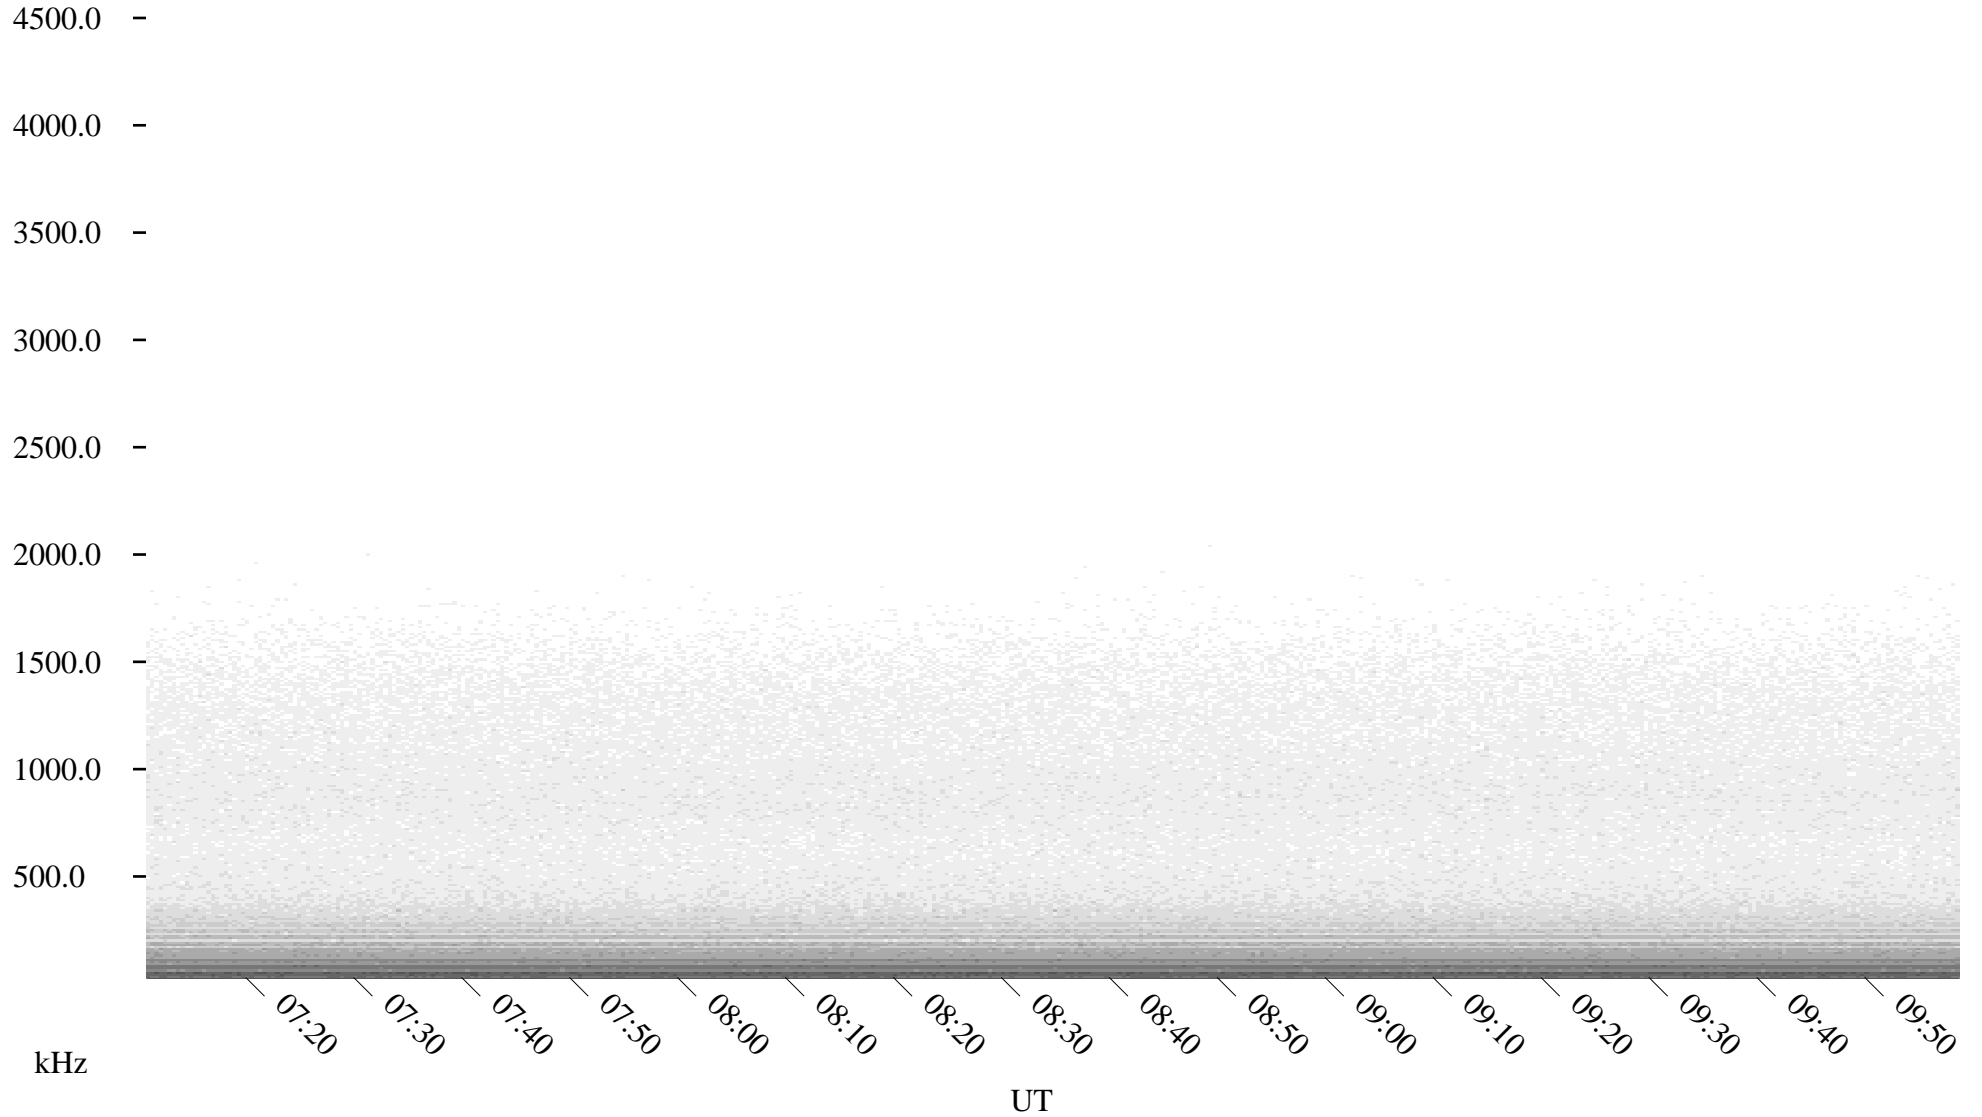

11/18/2001 Churchill, Manitoba

Linear Scale

Black = 161

White = 15

ch013211.r00m max_12

Page 5

11/18/2001 Churchill, Manitoba

Linear Scale

Black = 161

White = 15

ch013211.r00m max_12

Page 6

11/18/2001 Churchill, Manitoba

Linear Scale

Black = 161

White = 15