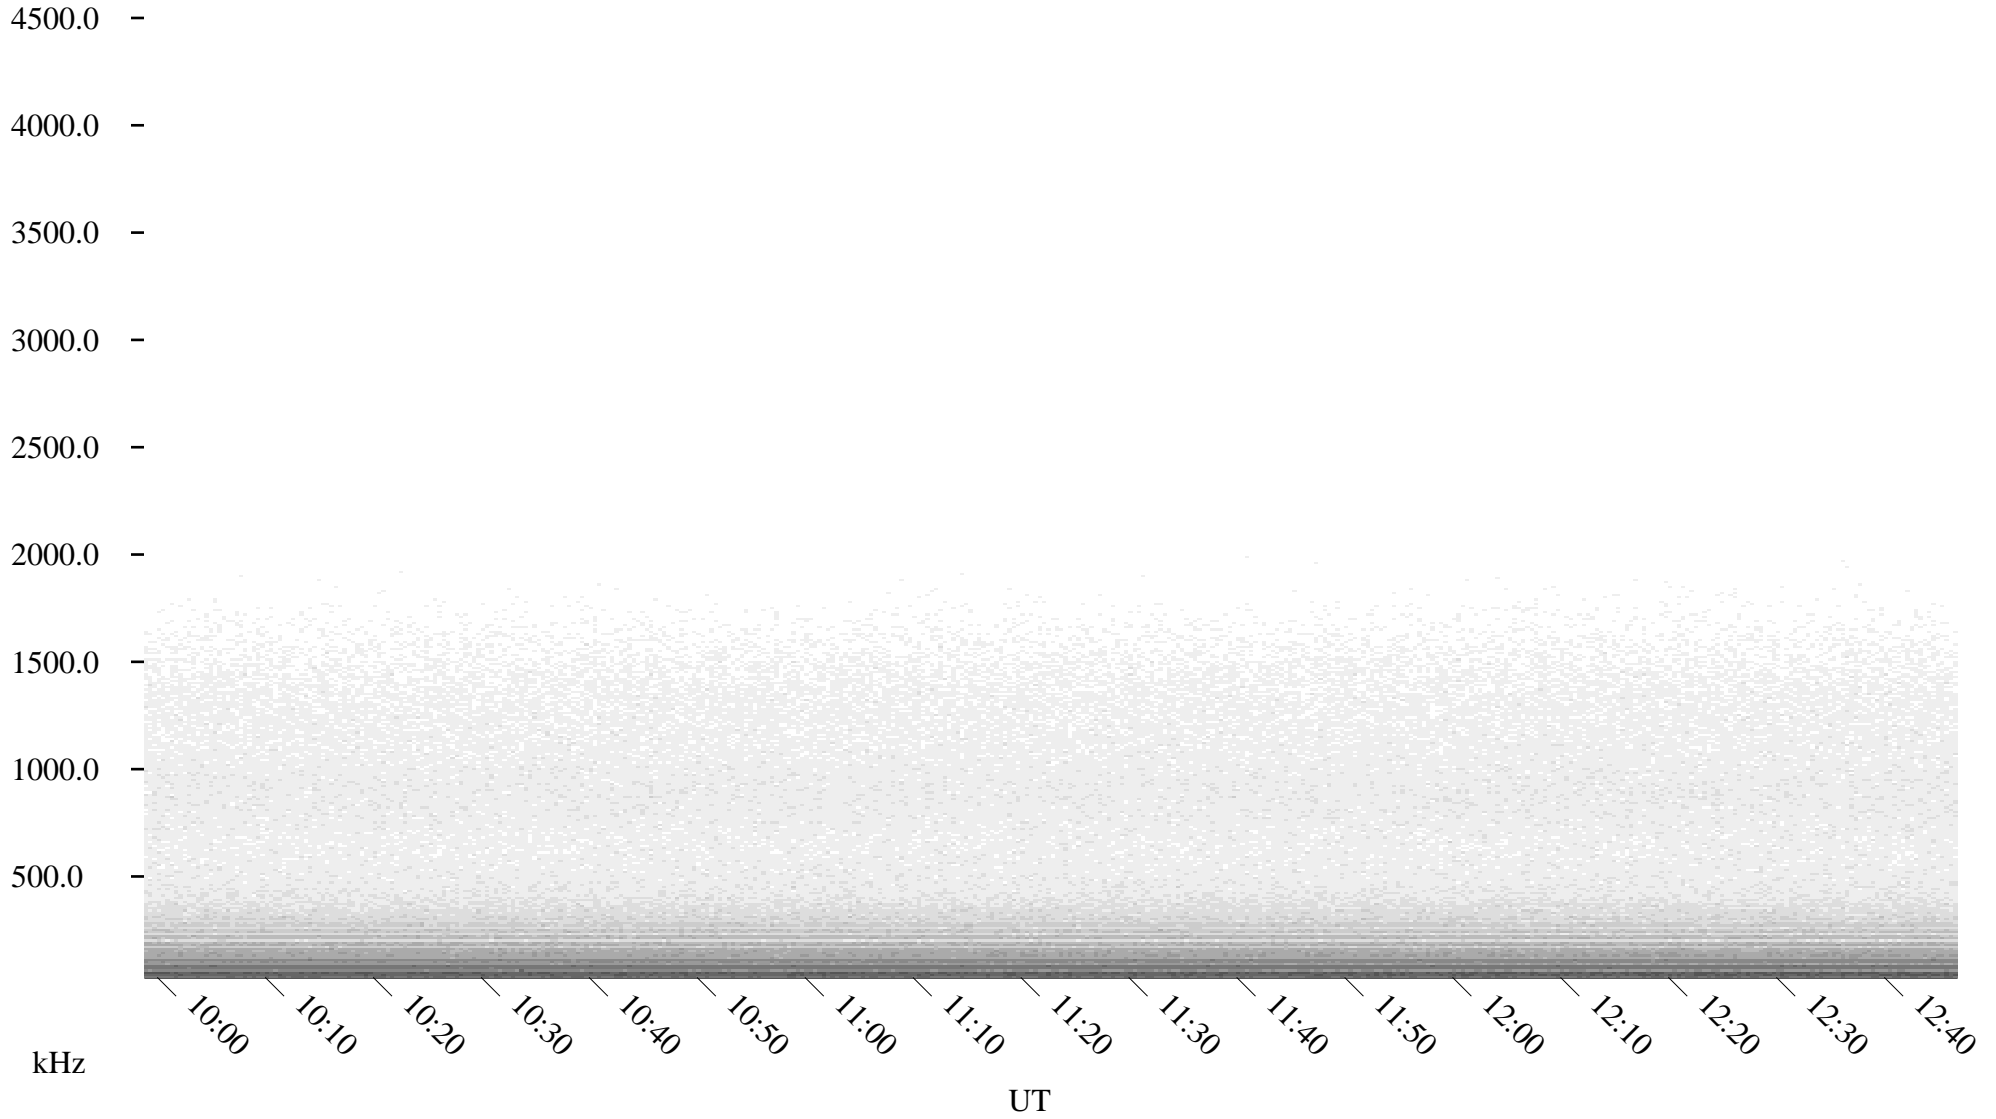

11/18/2001 Churchill, Manitoba

Linear Scale

Black = 161

White = 15

ch013211.r00m max_12

Page 6