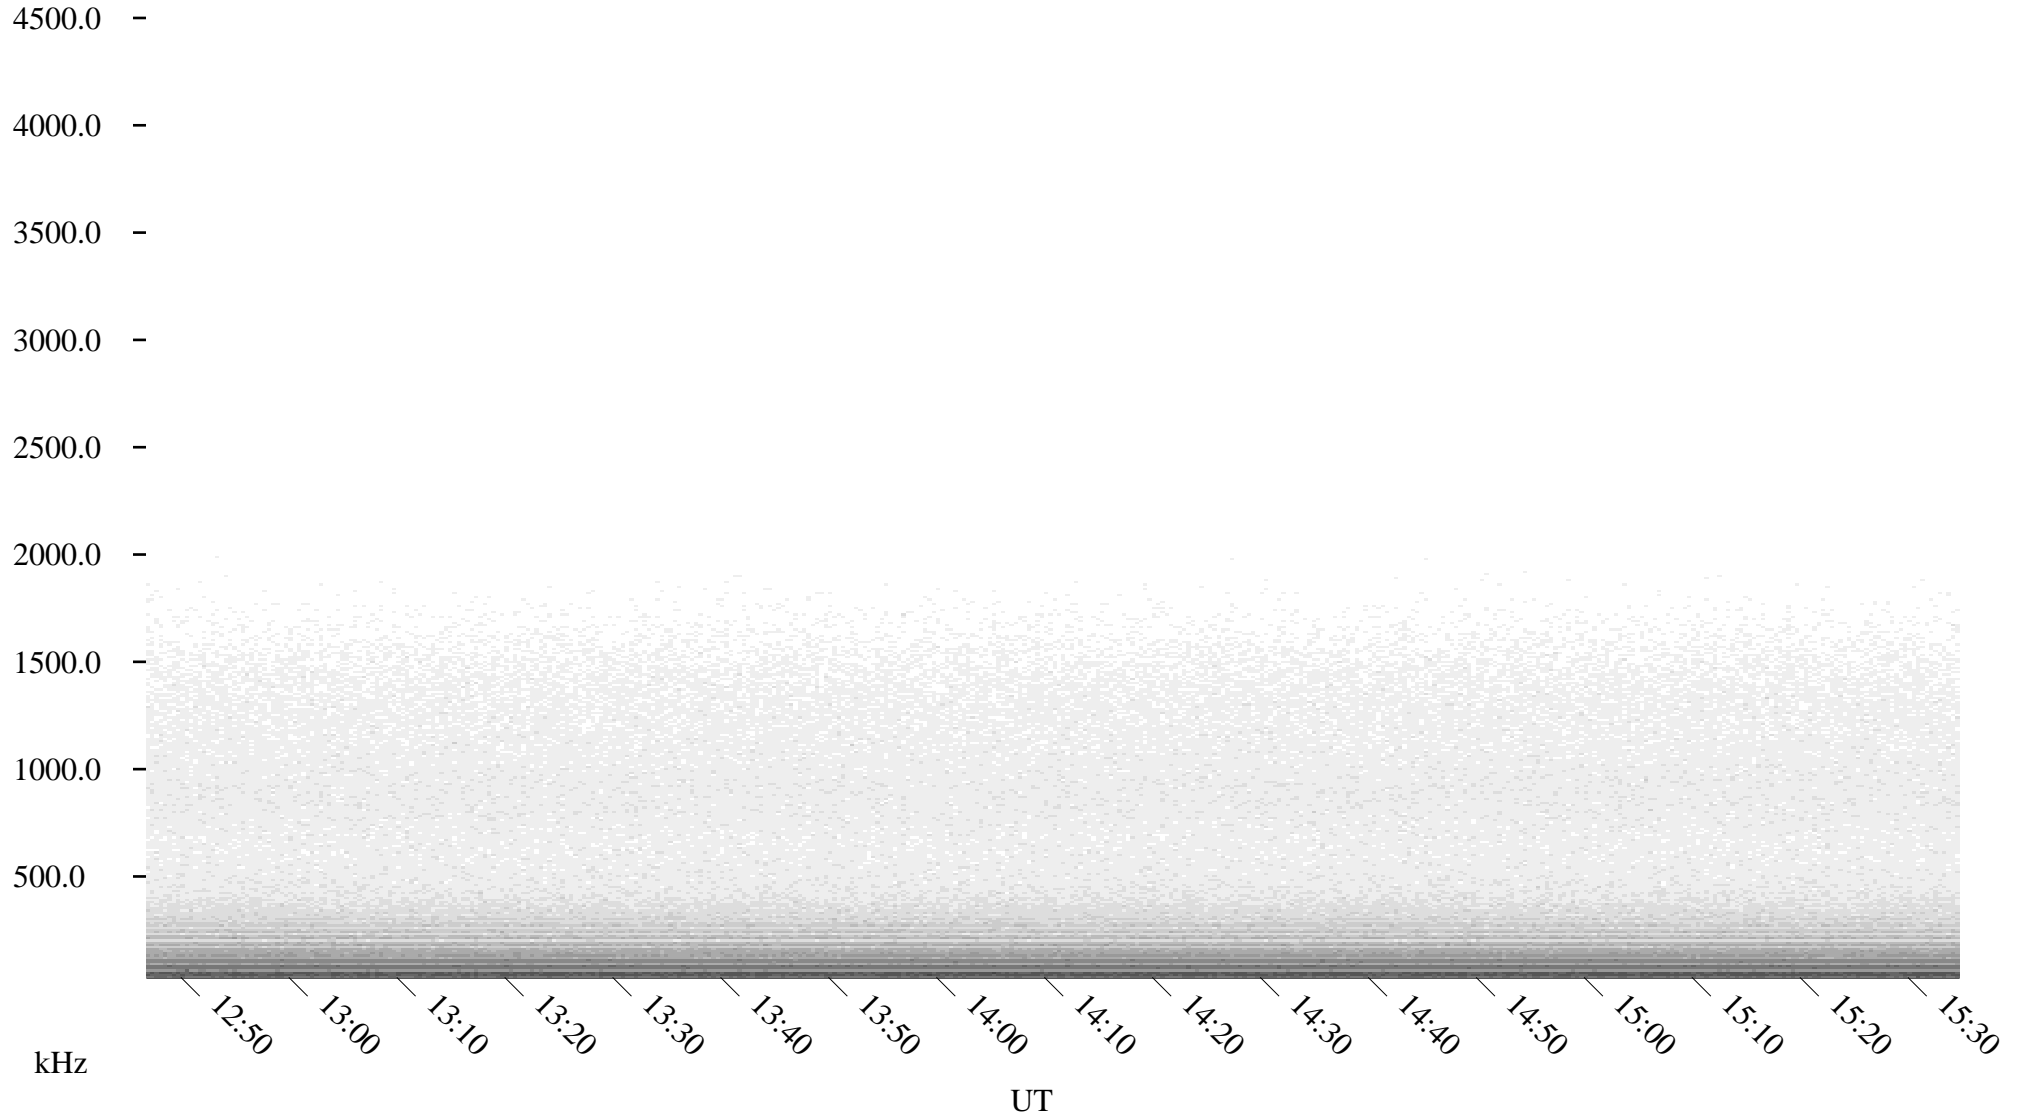

Black = 161

White = 15

ch013211.r00m max_12

Page 6

11/18/2001 Churchill, Manitoba

Linear Scale

Black = 161

White = 15

ch013211.r00m max_12

Page 7

11/18/2001 Churchill, Manitoba

Linear Scale

Black = 161

White = 15

ch013211.r00m max_12

Page 8