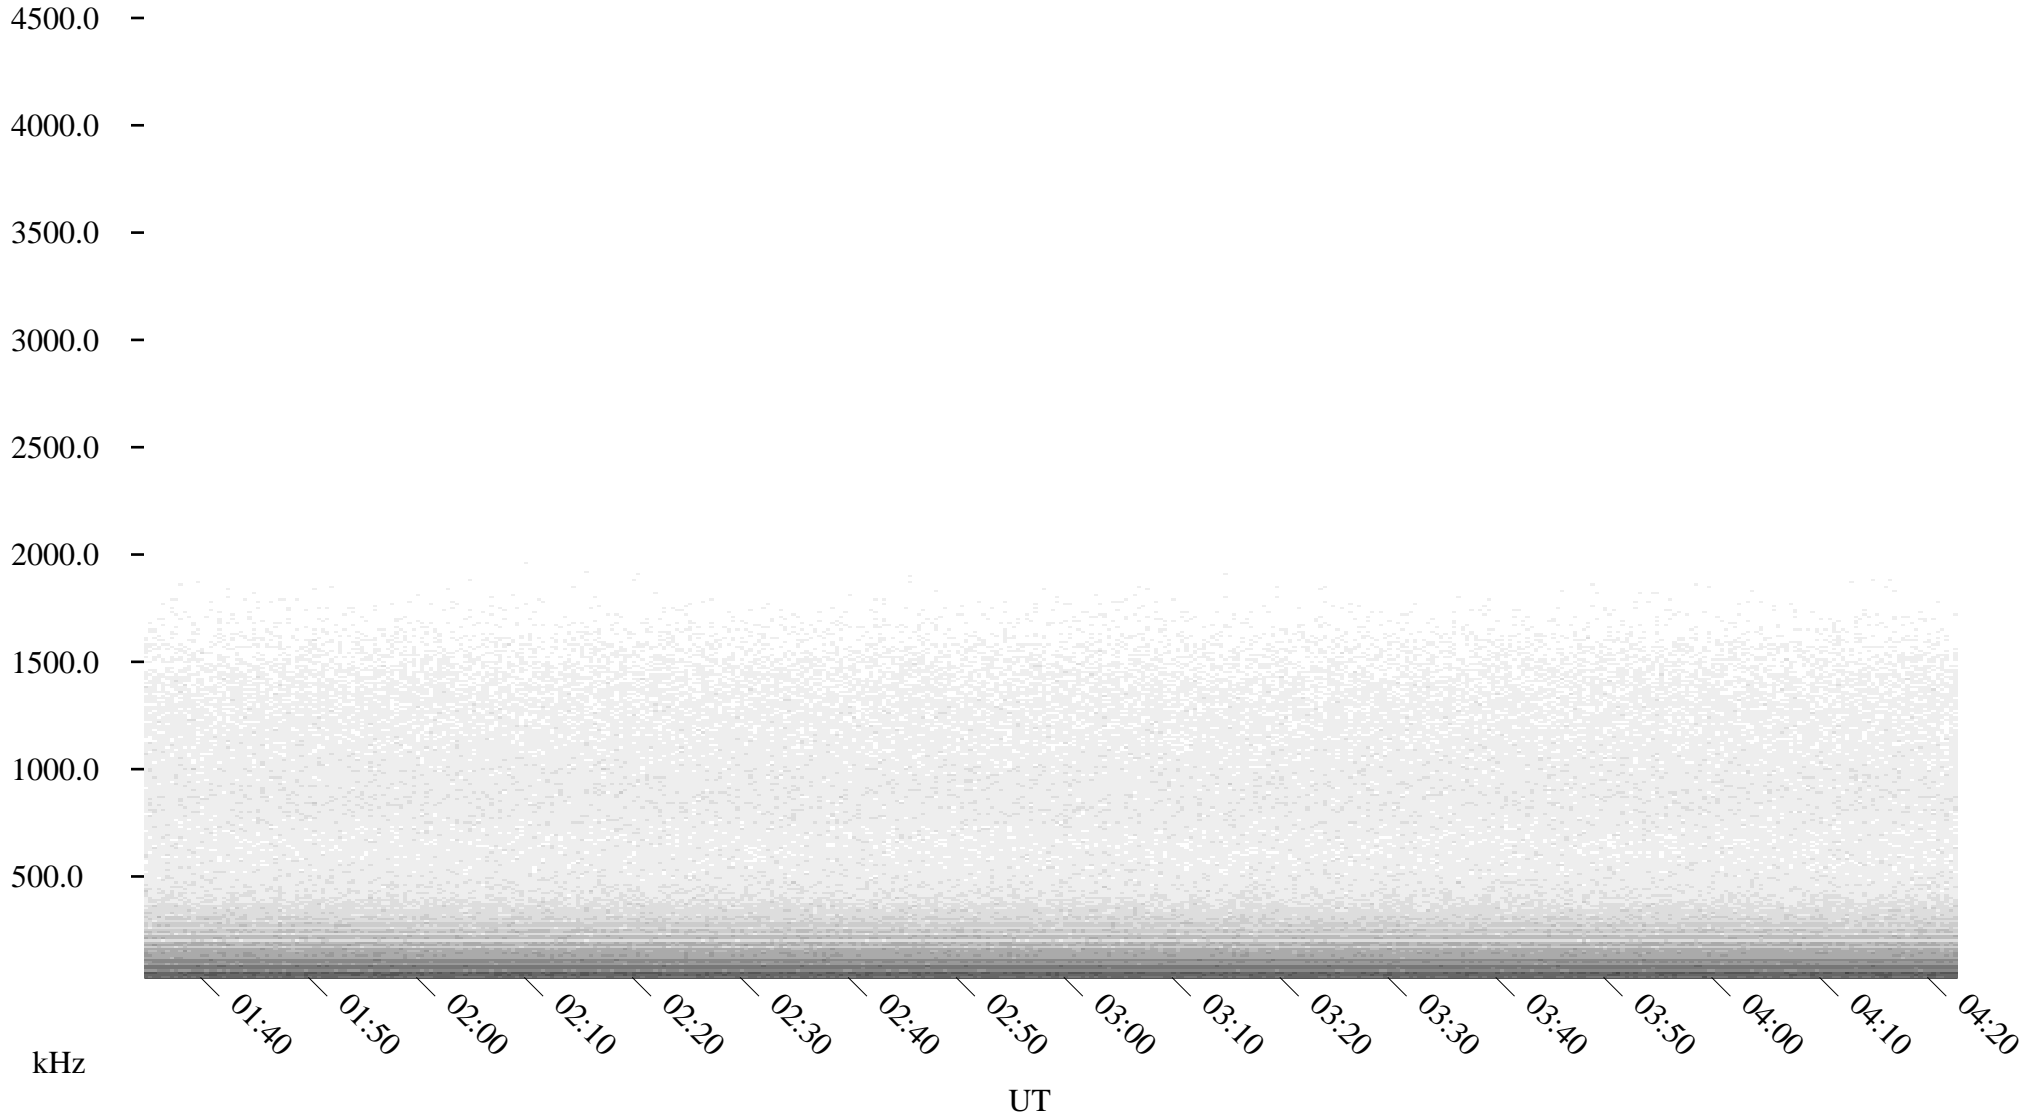

11/17/2001 Churchill, Manitoba

Linear Scale

Black = 161

White = 15

ch013211.r00m max_12

Page 1

11/17/2001 Churchill, Manitoba

Linear Scale

Black = 161

White = 15

ch013211.r00m max_12

Page 2

11/18/2001 Churchill, Manitoba

Linear Scale

Black = 161

White = 15

ch013211.r00m max_12

Page 3

11/18/2001 Churchill, Manitoba

Linear Scale

Black = 161

White = 15

ch013211.r00m max_12

Page 4