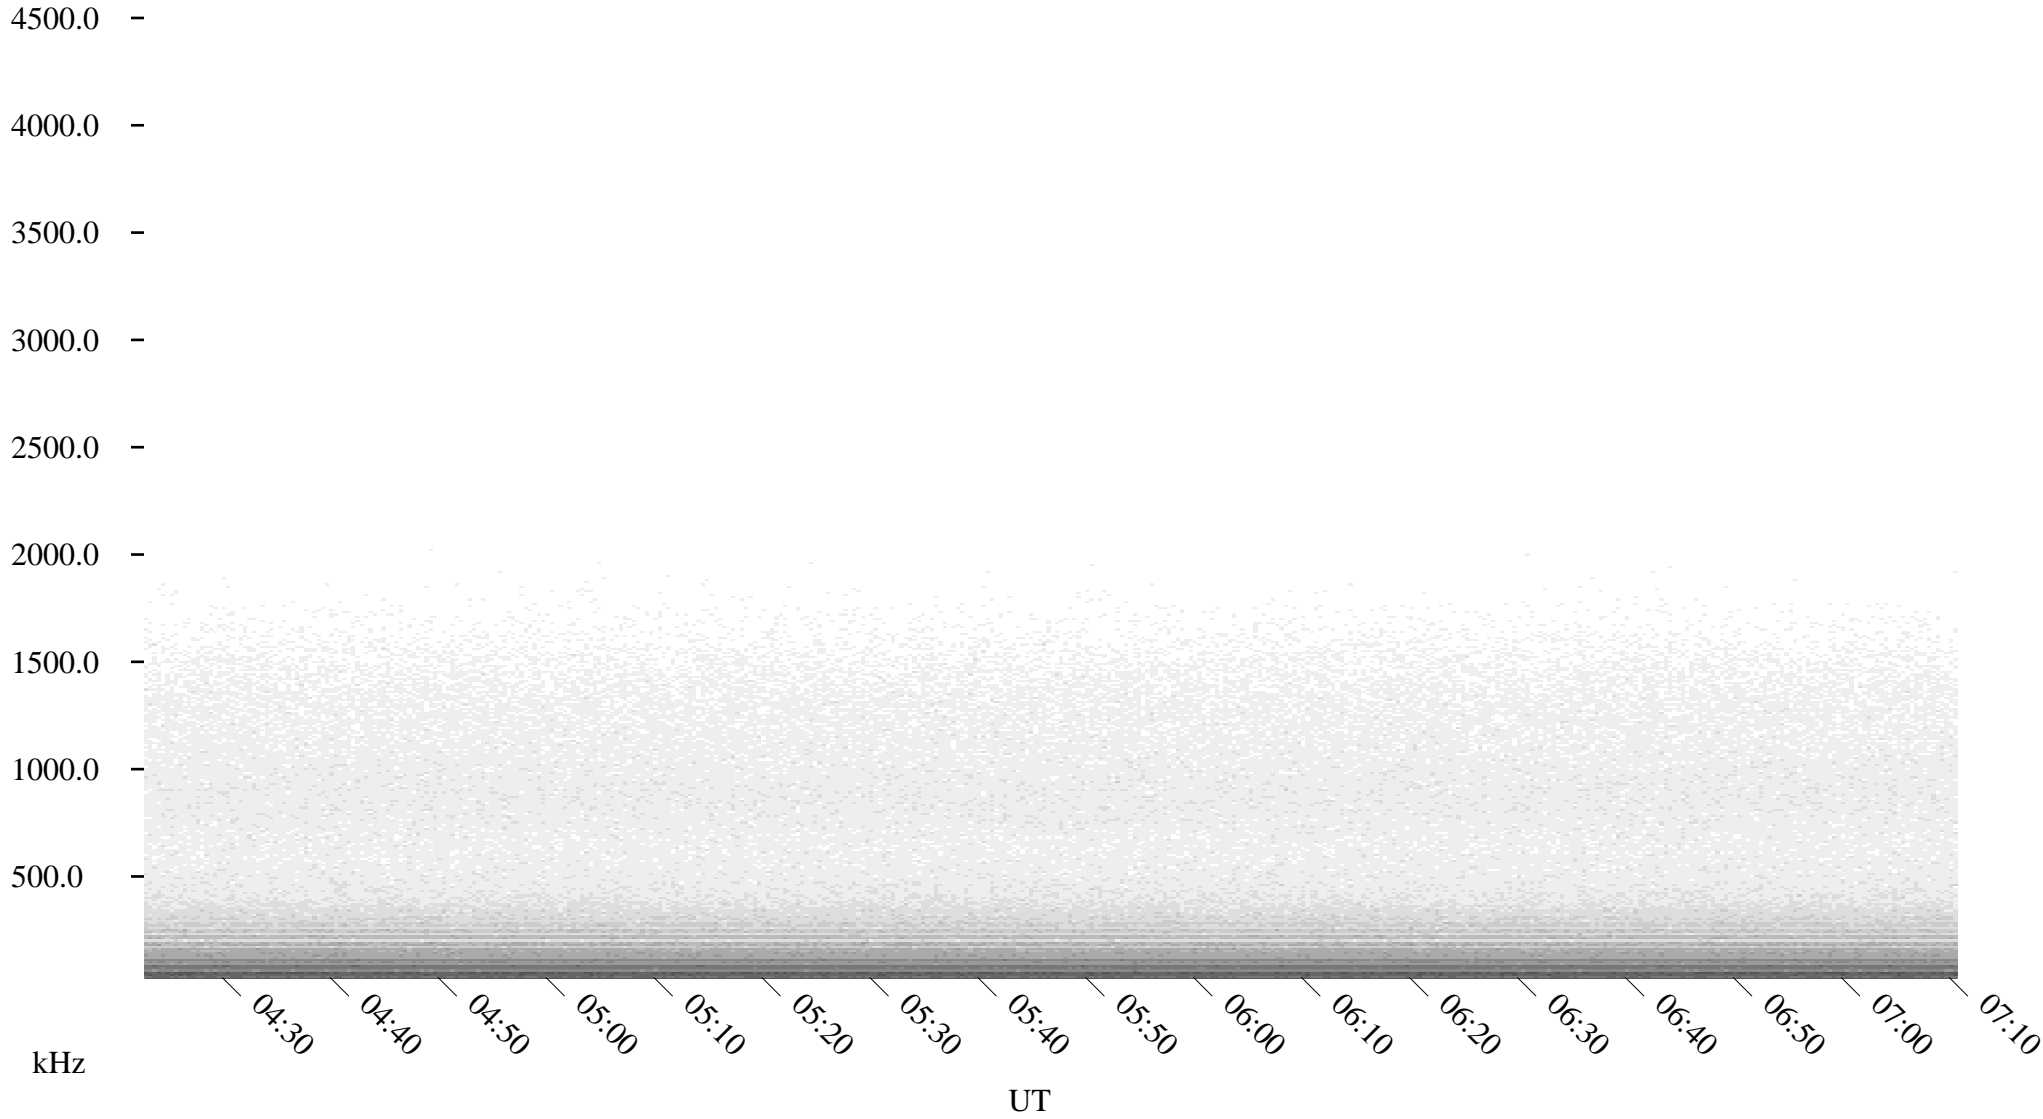

ch013211.r00m max_12

Page 3

11/18/2001 Churchill, Manitoba

Linear Scale

Black = 161

White = 15

ch013211.r00m max_12

Page 4

11/18/2001 Churchill, Manitoba

Linear Scale

Black = 161

White = 15

ch013211.r00m max_12

Page 5

11/18/2001 Churchill, Manitoba

Linear Scale