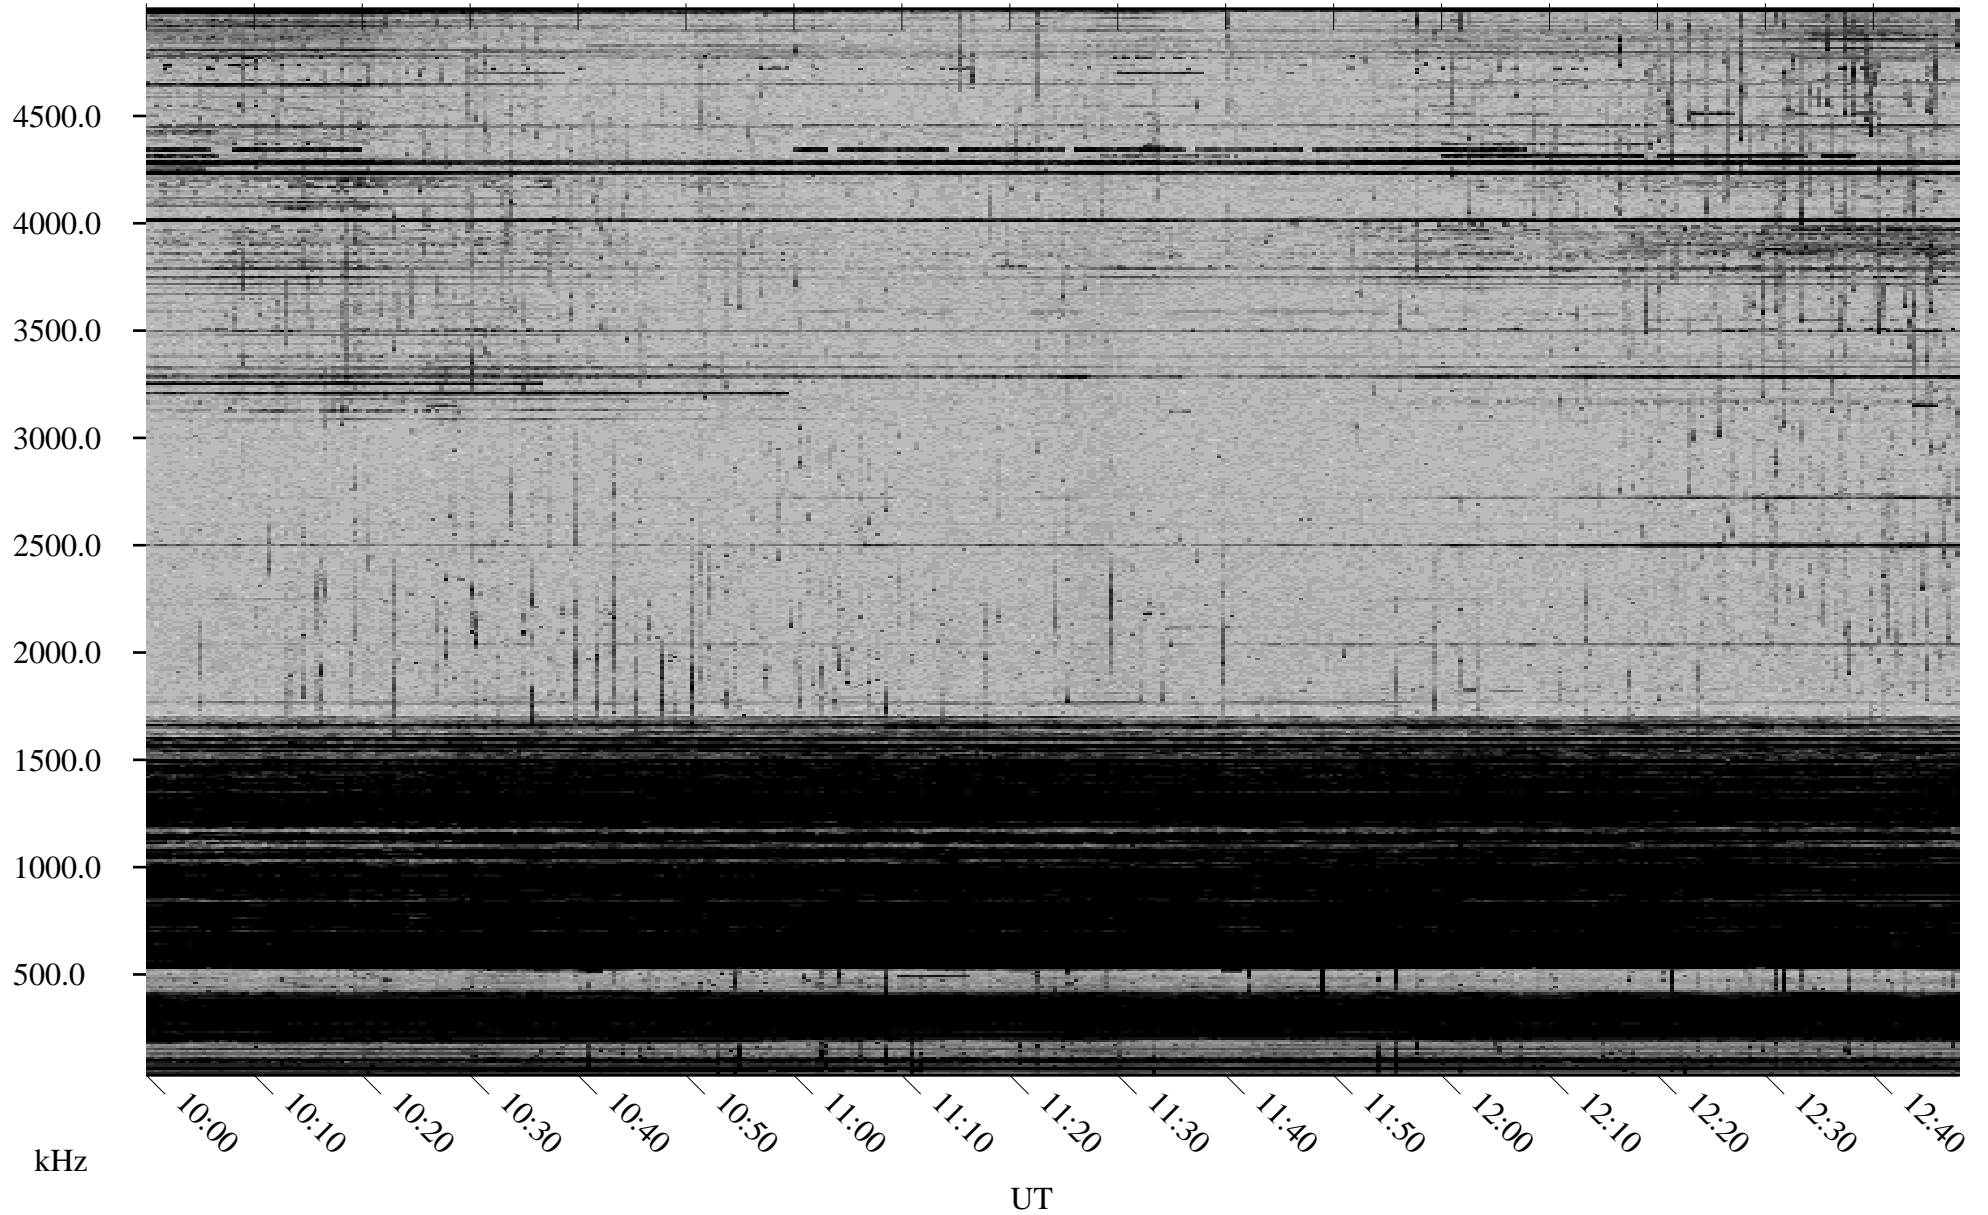

12/05/2001 Churchill, Manitoba

Linear Scale Black = 161 White = 15

ch01338l.r00m max_12

Page 3

12/05/2001 Churchill, Manitoba

Linear Scale Black = 161 White = 15

ch01338l.r00m max_12

Page 4

12/05/2001 Churchill, Manitoba

Linear Scale Black = 161 White = 15

ch01338l.r00m max_12

Page 5

12/05/2001 Churchill, Manitoba

Linear Scale Black = 161 White = 15

ch01338l.r00m max_12

Page 6

12/05/2001 Churchill, Manitoba

Linear Scale Black = 161 White = 15

ch01338l.r00m max_12

Page 7

12/05/2001 Churchill, Manitoba

Linear Scale Black = 161 White = 15

ch01338l.r00m max_12