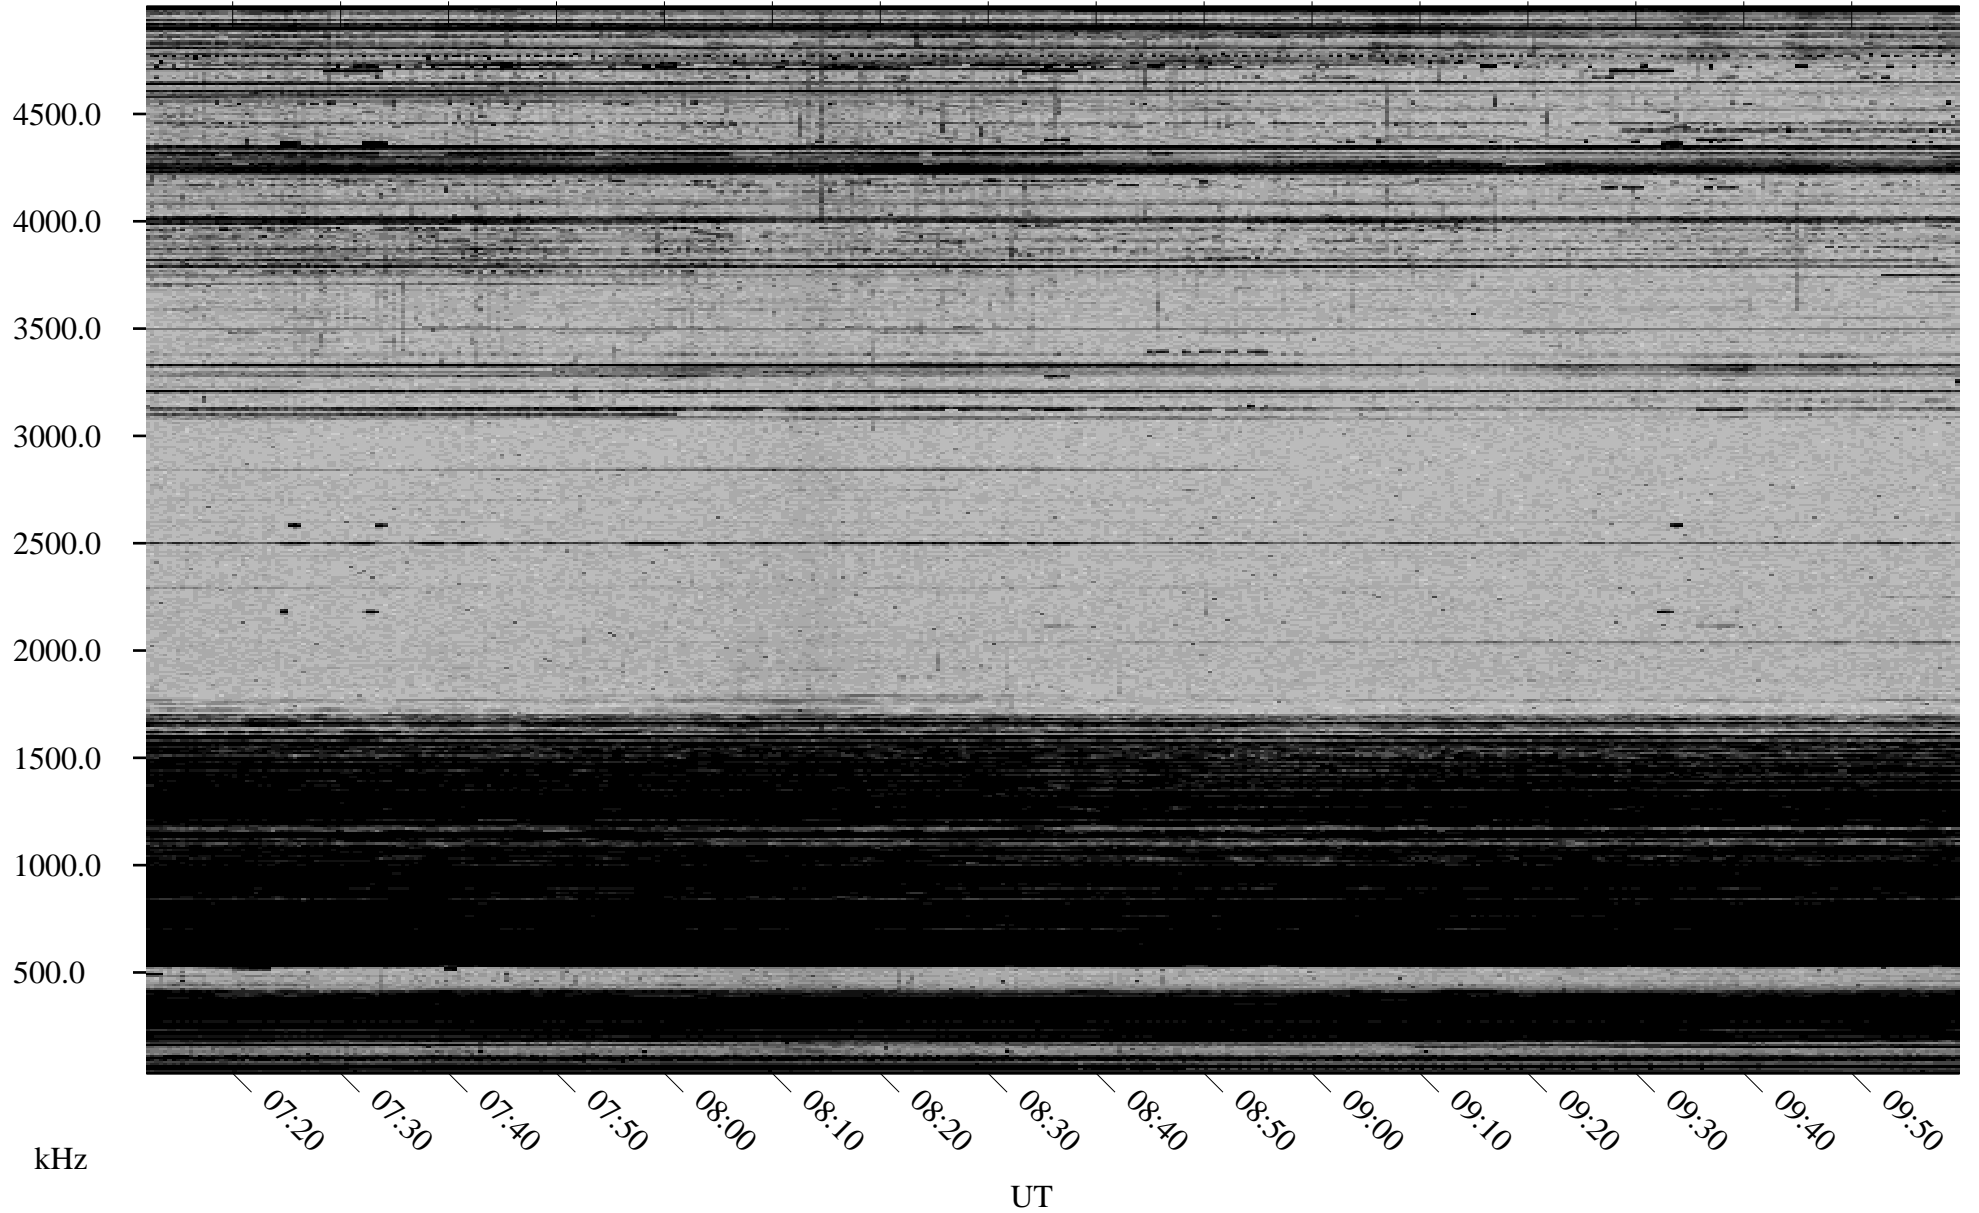

12/06/2001 Churchill, Manitoba

Linear Scale Black = 161 White = 15

ch01340l.r00m max_12

Page 1

12/06/2001 Churchill, Manitoba

Linear Scale Black = 161 White = 15

ch01340l.r00m max_12

Page 2

12/07/2001 Churchill, Manitoba

Linear Scale Black = 161 White = 15

ch01340l.r00m max_12

Page 3

12/07/2001 Churchill, Manitoba

Linear Scale Black = 161 White = 15

ch01340l.r00m max_12

Page 4

12/07/2001 Churchill, Manitoba

Linear Scale Black = 161 White = 15

ch01340l.r00m max_12

Page 5

12/07/2001 Churchill, Manitoba

Linear Scale Black = 161 White = 15

ch01340l.r00m max_12

Page 6

12/07/2001 Churchill, Manitoba

Linear Scale Black = 161 White = 15

ch01340l.r00m max_12

Page 7