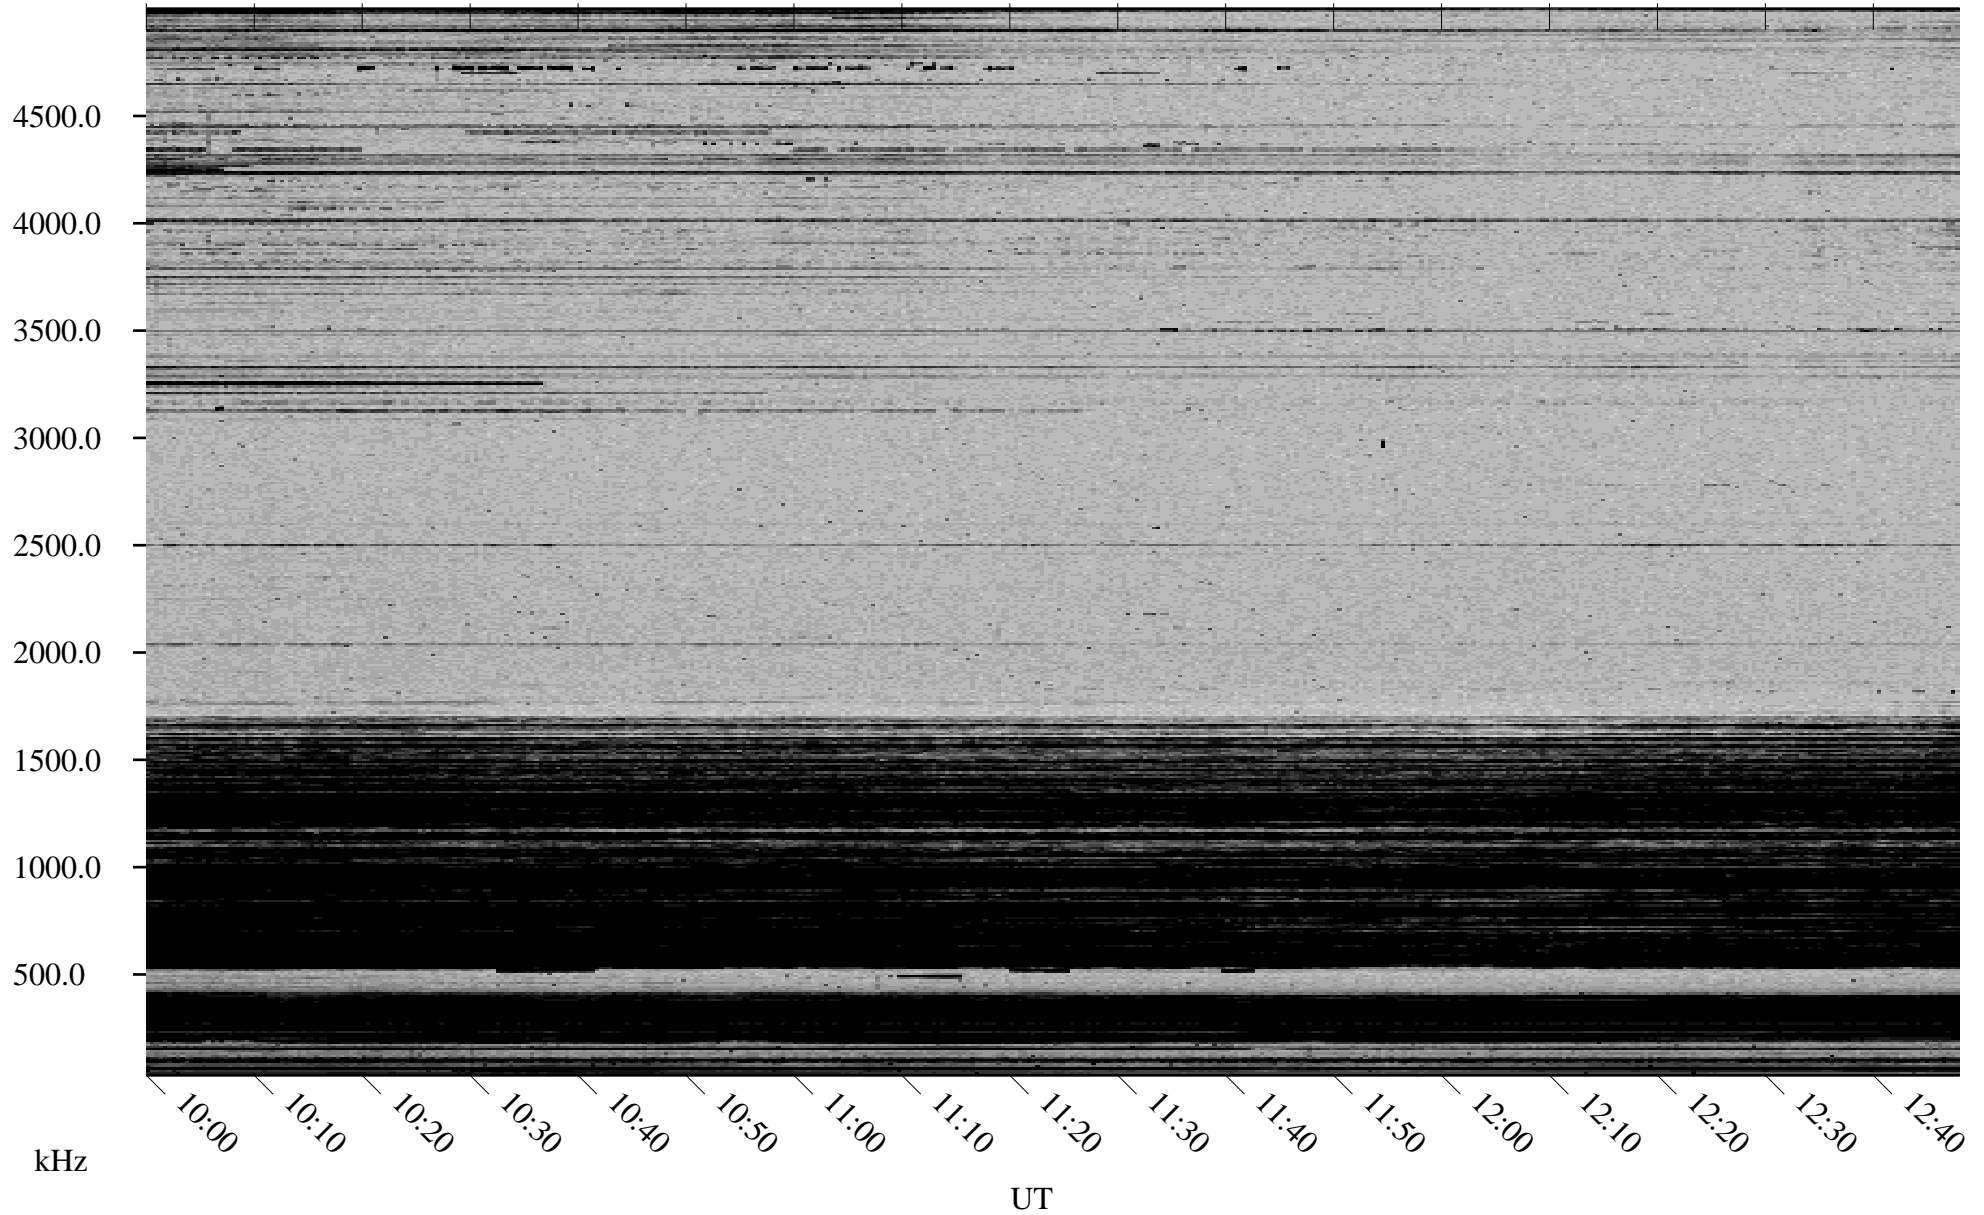

12/06/2001 Churchill, Manitoba

Linear Scale Black = 161 White = 15

ch01340l.r00m max_12

Page 1

12/06/2001 Churchill, Manitoba

Linear Scale Black = 161 White = 15

ch01340l.r00m max_12

Page 2

12/07/2001 Churchill, Manitoba

Linear Scale Black = 161 White = 15

ch01340l.r00m max_12

Page 3

12/07/2001 Churchill, Manitoba

Linear Scale Black = 161 White = 15

ch01340l.r00m max_12

Page 4

12/07/2001 Churchill, Manitoba

Linear Scale Black = 161 White = 15

ch01340l.r00m max_12

Page 5

12/07/2001 Churchill, Manitoba

Linear Scale Black = 161 White = 15

ch01340l.r00m max_12

Page 6

12/07/2001 Churchill, Manitoba

Linear Scale Black = 161 White = 15

ch01340l.r00m max_12

Page 7