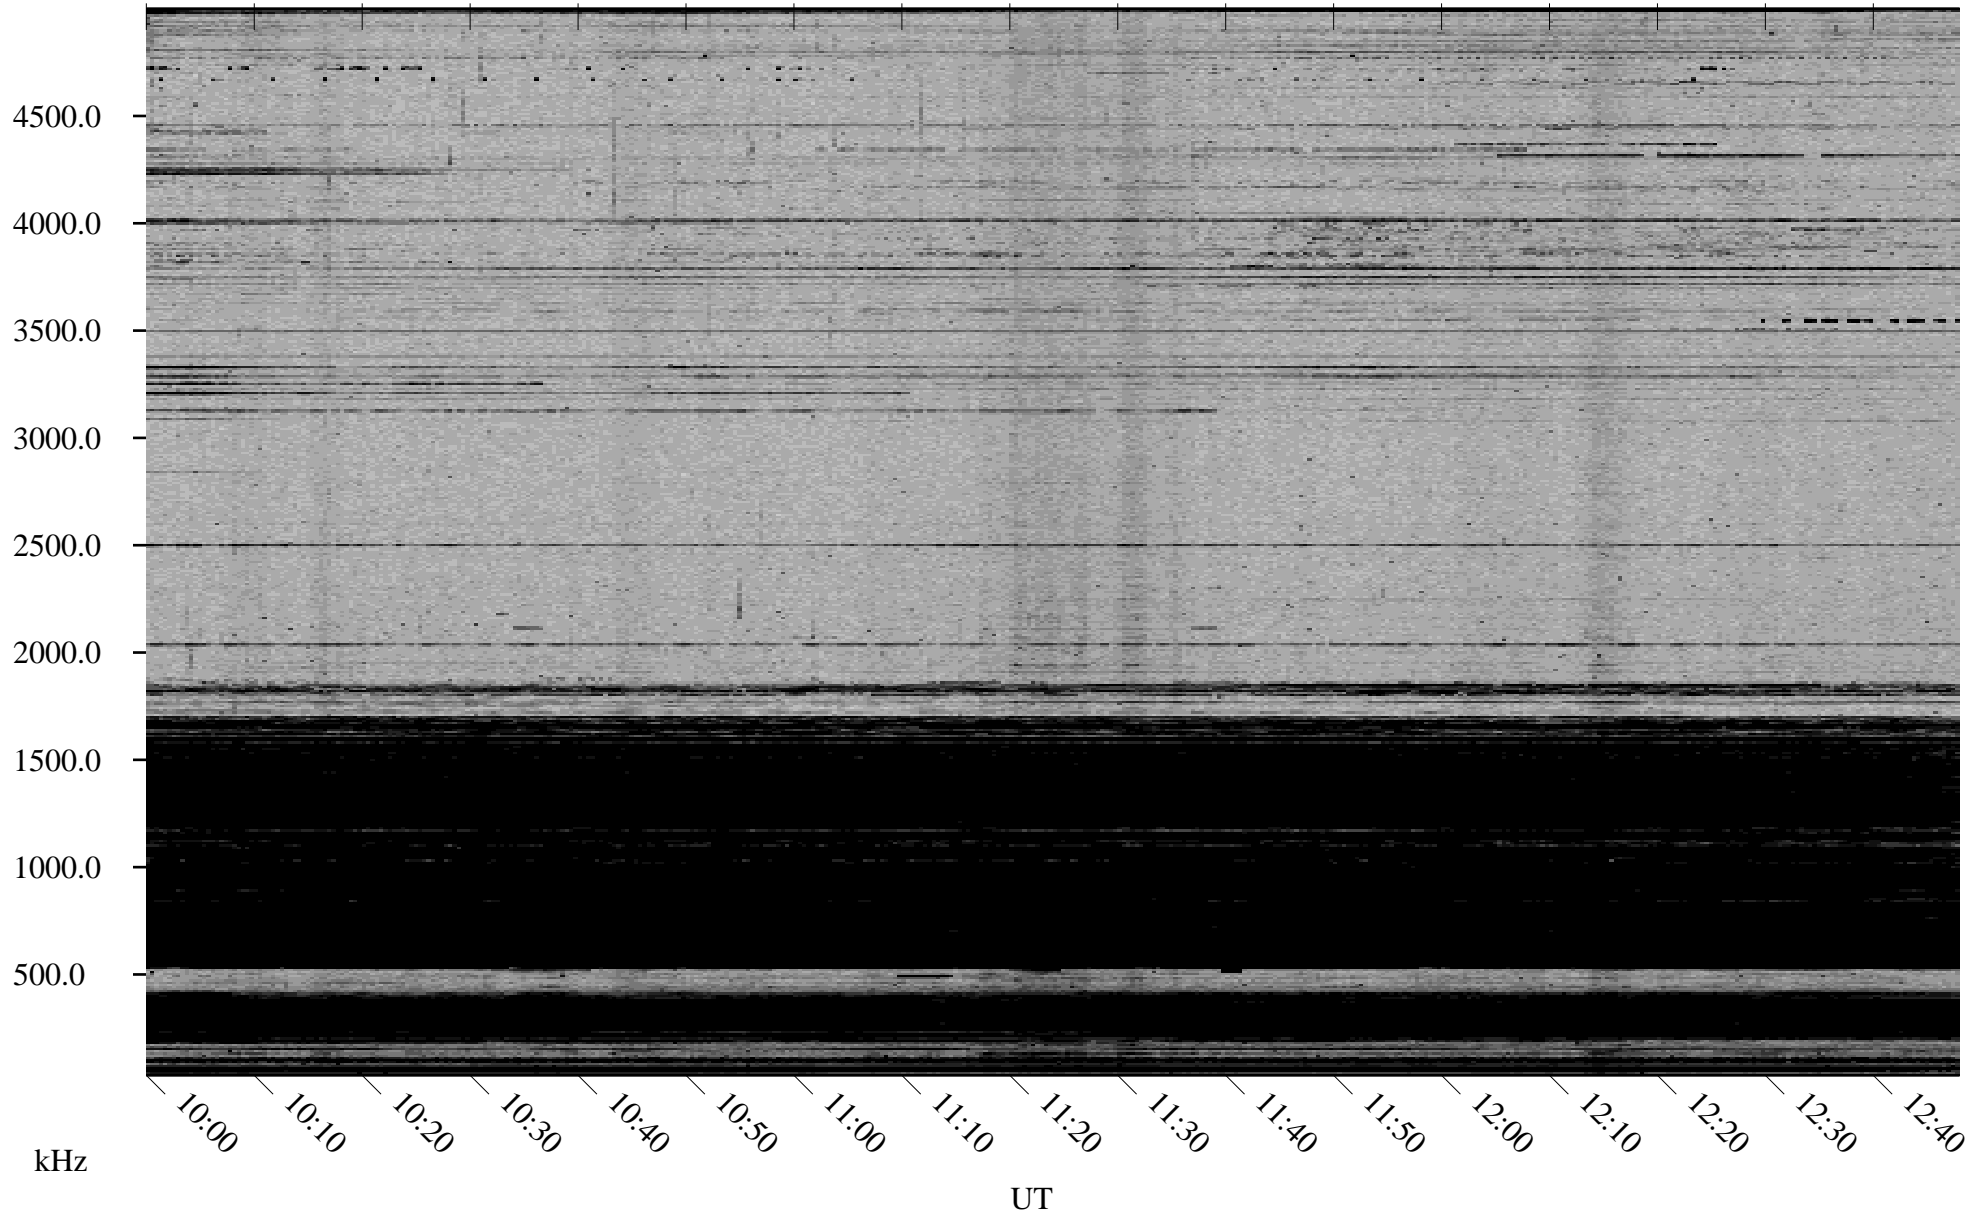

12/07/2001 Churchill, Manitoba

Linear Scale Black = 161 White = 15

ch013411.r02m max_12

Page 1

12/07/2001 Churchill, Manitoba

Linear Scale Black = 161 White = 15

ch013411.r02m max_12

Page 2

12/08/2001 Churchill, Manitoba

Linear Scale Black = 161 White = 15

ch013411.r02m max_12

Page 3

12/08/2001 Churchill, Manitoba

Linear Scale Black = 161 White = 15

ch013411.r02m max_12

Page 4

12/08/2001 Churchill, Manitoba

Linear Scale Black = 161 White = 15

ch013411.r02m max_12

Page 5

12/08/2001 Churchill, Manitoba

Linear Scale Black = 161 White = 15

ch013411.r02m max_12

Page 6

12/08/2001 Churchill, Manitoba

Linear Scale Black = 161 White = 15

ch013411.r02m max_12

Page 7

12/08/2001 Churchill, Manitoba

Linear Scale Black = 161 White = 15

ch013411.r02m max_12

Page 8