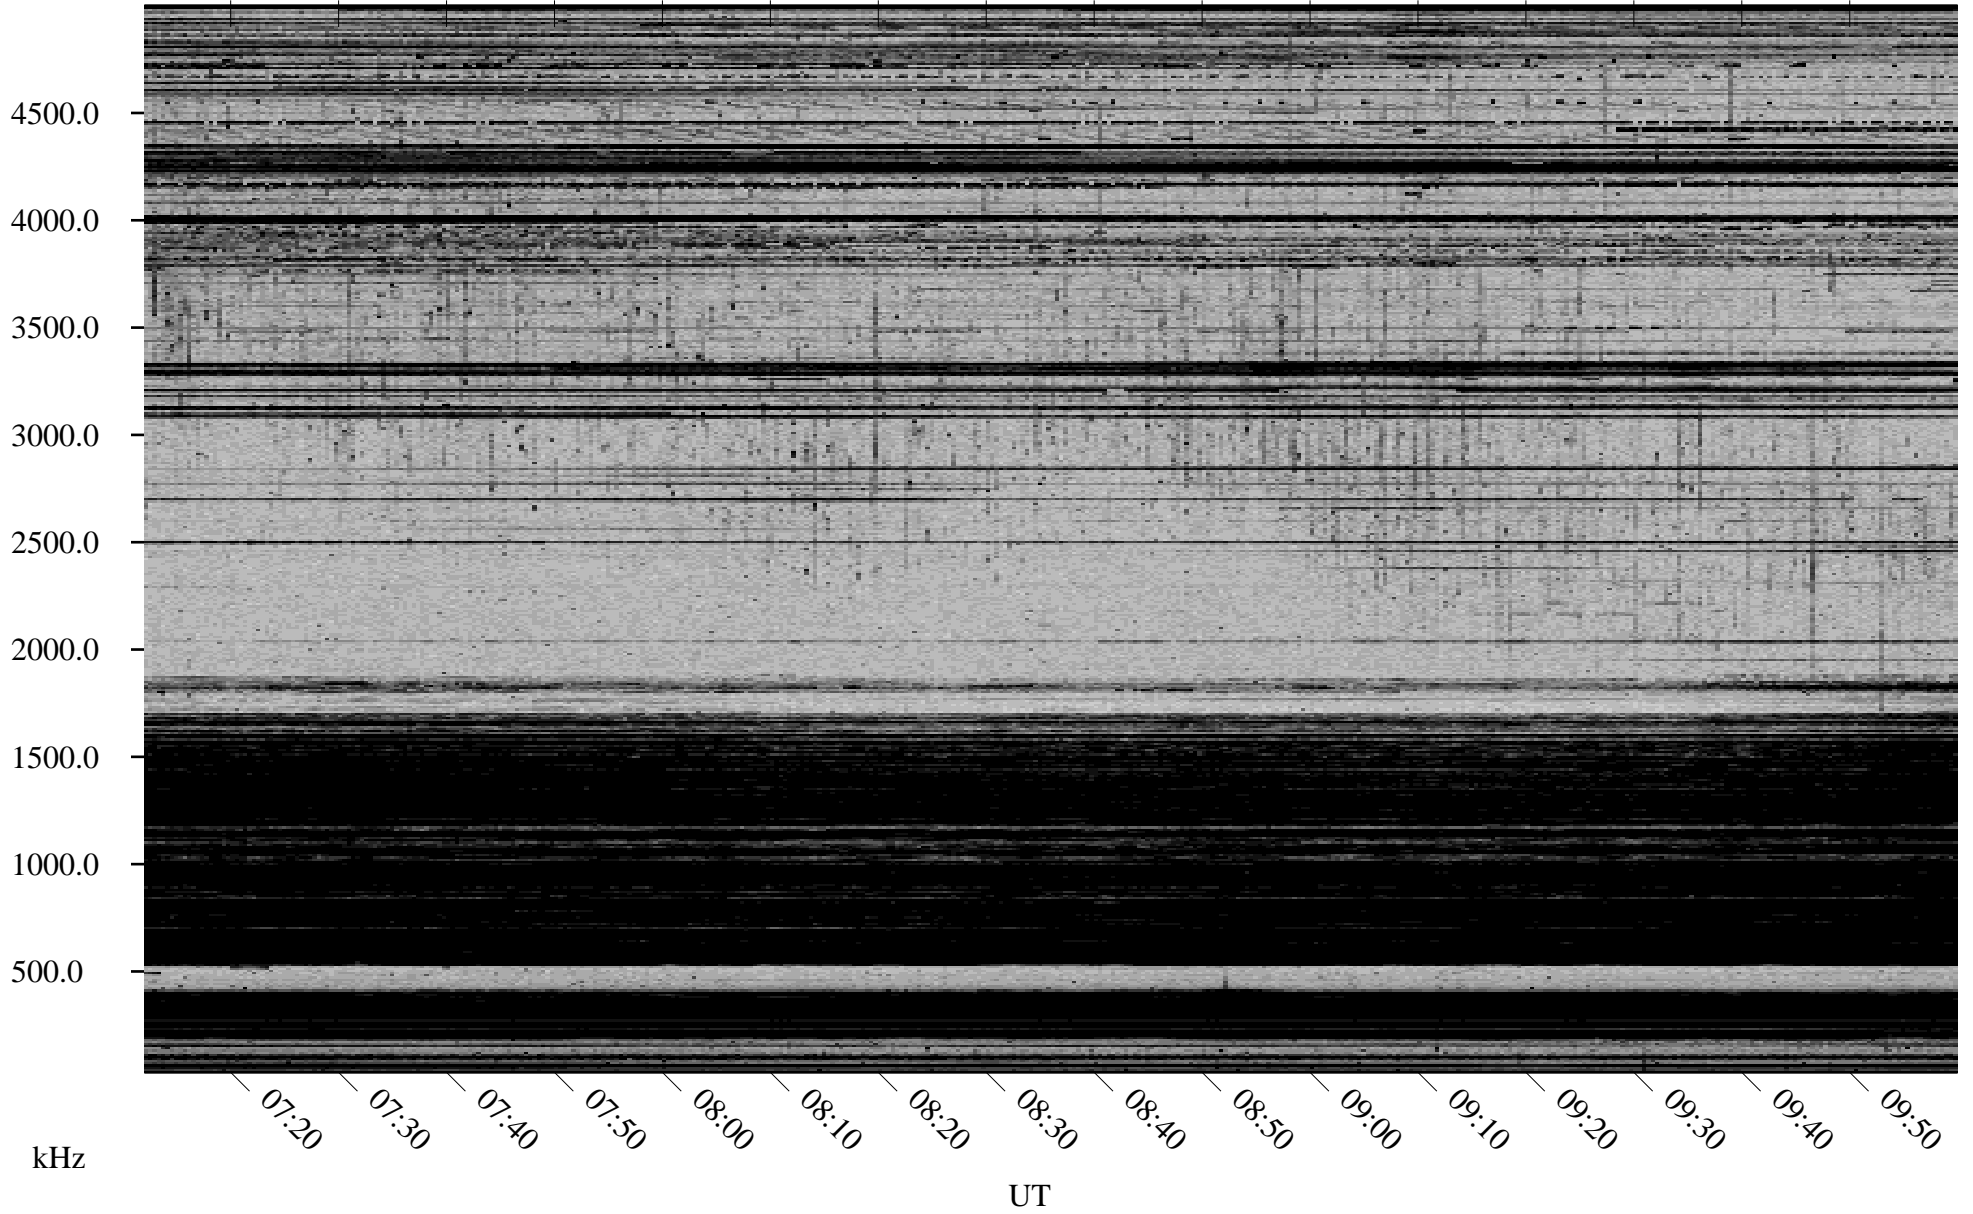

12/08/2001 Churchill, Manitoba

Linear Scale Black = 161 White = 15

ch01342l.r00m max_12

Page 1

12/08/2001 Churchill, Manitoba

Linear Scale Black = 161 White = 15

ch01342l.r00m max_12

Page 2

12/09/2001 Churchill, Manitoba

Linear Scale Black = 161 White = 15

ch01342l.r00m max_12

Page 3

12/09/2001 Churchill, Manitoba

Linear Scale Black = 161 White = 15

ch01342l.r00m max_12

Page 4

12/09/2001 Churchill, Manitoba

Linear Scale Black = 161 White = 15

ch01342l.r00m max_12

12/09/2001 Churchill, Manitoba

Linear Scale Black = 161 White = 15

ch01342l.r00m max_12

Page 6

12/09/2001 Churchill, Manitoba

Linear Scale Black = 161 White = 15

ch01342l.r00m max_12

Page 7

12/09/2001 Churchill, Manitoba

Linear Scale Black = 161 White = 15

ch01342l.r00m max_12