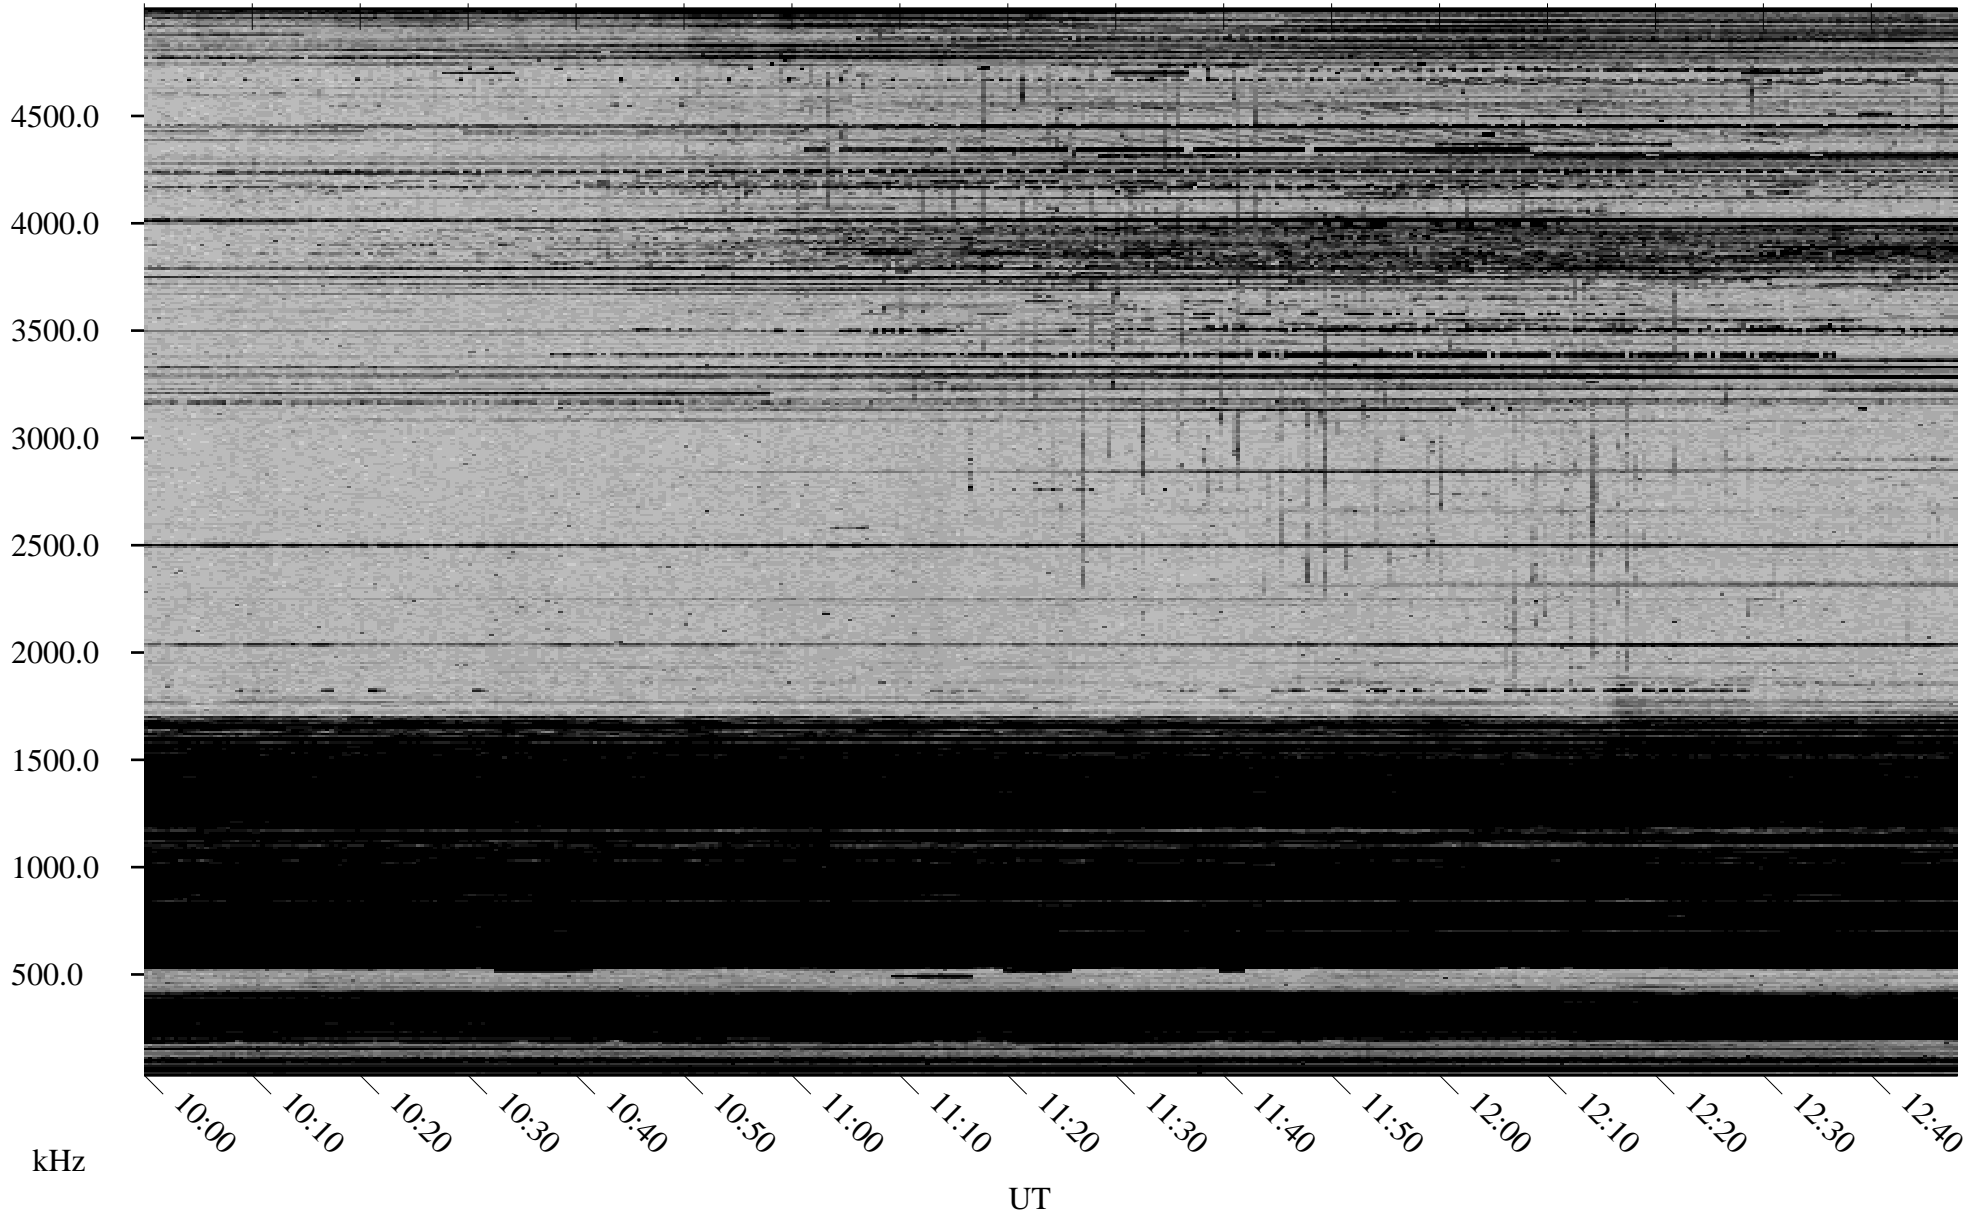

12/10/2001 Churchill, Manitoba

Linear Scale Black = 161 White = 15

ch01343l.r00m max_12

Page 3

12/10/2001 Churchill, Manitoba

Linear Scale Black = 161 White = 15

ch01343l.r00m max_12

Page 4

12/10/2001 Churchill, Manitoba

Linear Scale Black = 161 White = 15

ch01343l.r00m max_12

12/10/2001 Churchill, Manitoba

Linear Scale Black = 161 White = 15

ch01343l.r00m max_12

Page 6

12/10/2001 Churchill, Manitoba

Linear Scale Black = 161 White = 15

ch01343l.r00m max_12

Page 7

12/10/2001 Churchill, Manitoba

Linear Scale Black = 161 White = 15

ch01343l.r00m max_12