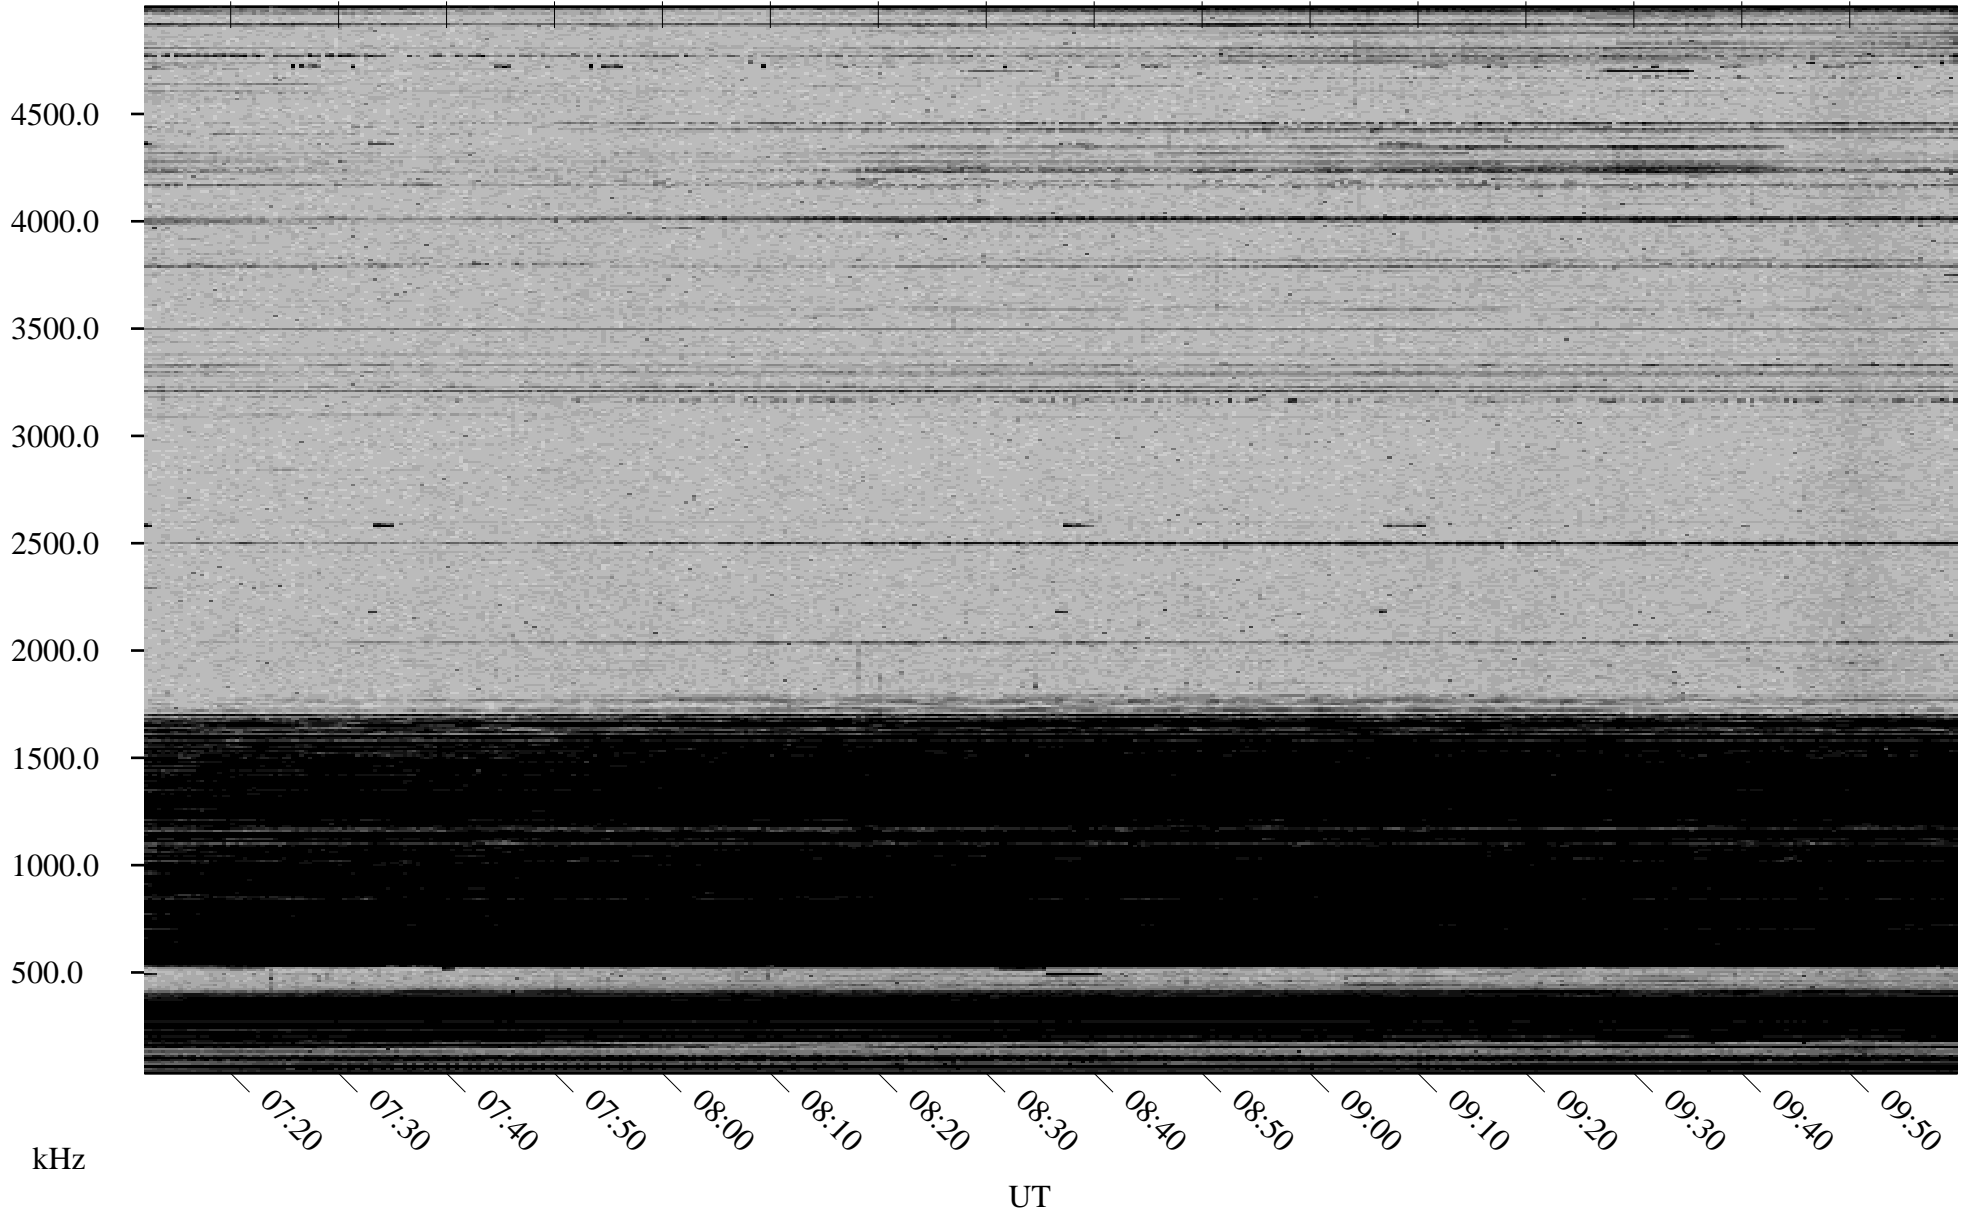

12/09/2001 Churchill, Manitoba

Linear Scale Black = 161 White = 15

ch01343l.r00m max_12

Page 1

12/09/2001 Churchill, Manitoba

Linear Scale Black = 161 White = 15

ch01343l.r00m max_12

Page 2

12/10/2001 Churchill, Manitoba

Linear Scale Black = 161 White = 15

ch01343l.r00m max_12

Page 3

12/10/2001 Churchill, Manitoba

Linear Scale Black = 161 White = 15

ch01343l.r00m max_12

Page 4

12/10/2001 Churchill, Manitoba

Linear Scale Black = 161 White = 15

ch01343l.r00m max_12

12/10/2001 Churchill, Manitoba

Linear Scale Black = 161 White = 15

ch01343l.r00m max_12

Page 6

12/10/2001 Churchill, Manitoba

Linear Scale Black = 161 White = 15

ch01343l.r00m max_12

Page 7

12/10/2001 Churchill, Manitoba

Linear Scale Black = 161 White = 15

ch01343l.r00m max_12