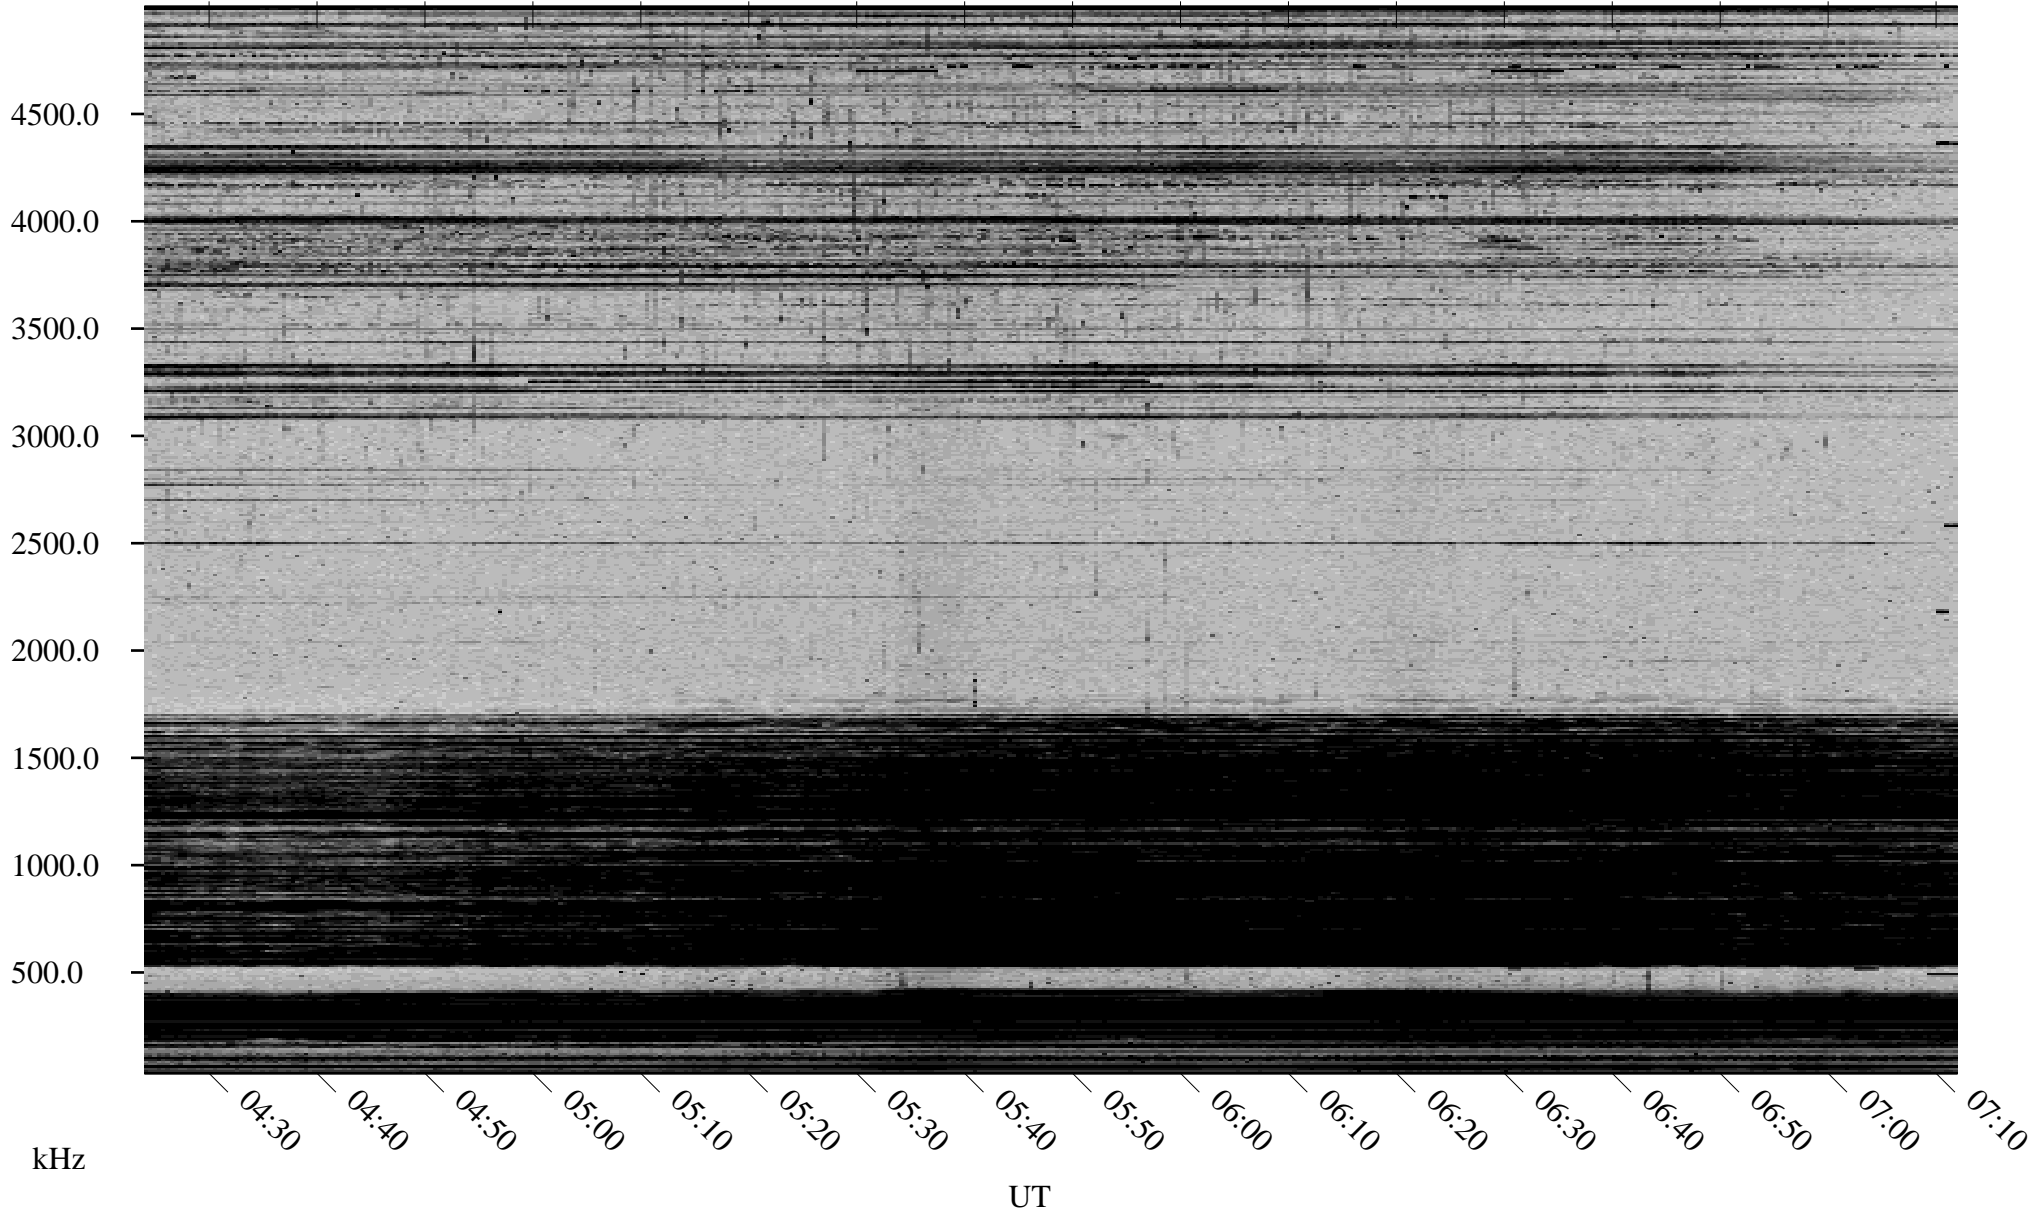

12/09/2001 Churchill, Manitoba

Linear Scale Black = 161 White = 15

ch01343l.r00m max_12

Page 1

12/09/2001 Churchill, Manitoba

Linear Scale Black = 161 White = 15

ch01343l.r00m max_12

Page 2

12/10/2001 Churchill, Manitoba

Linear Scale Black = 161 White = 15

ch01343l.r00m max_12

Page 3

12/10/2001 Churchill, Manitoba

Linear Scale Black = 161 White = 15

ch01343l.r00m max_12

Page 4

12/10/2001 Churchill, Manitoba

Linear Scale Black = 161 White = 15

ch01343l.r00m max_12

12/10/2001 Churchill, Manitoba

Linear Scale Black = 161 White = 15

ch01343l.r00m max_12

Page 6

12/10/2001 Churchill, Manitoba

Linear Scale Black = 161 White = 15

ch01343l.r00m max_12

Page 7

12/10/2001 Churchill, Manitoba

Linear Scale Black = 161 White = 15

ch01343l.r00m max_12