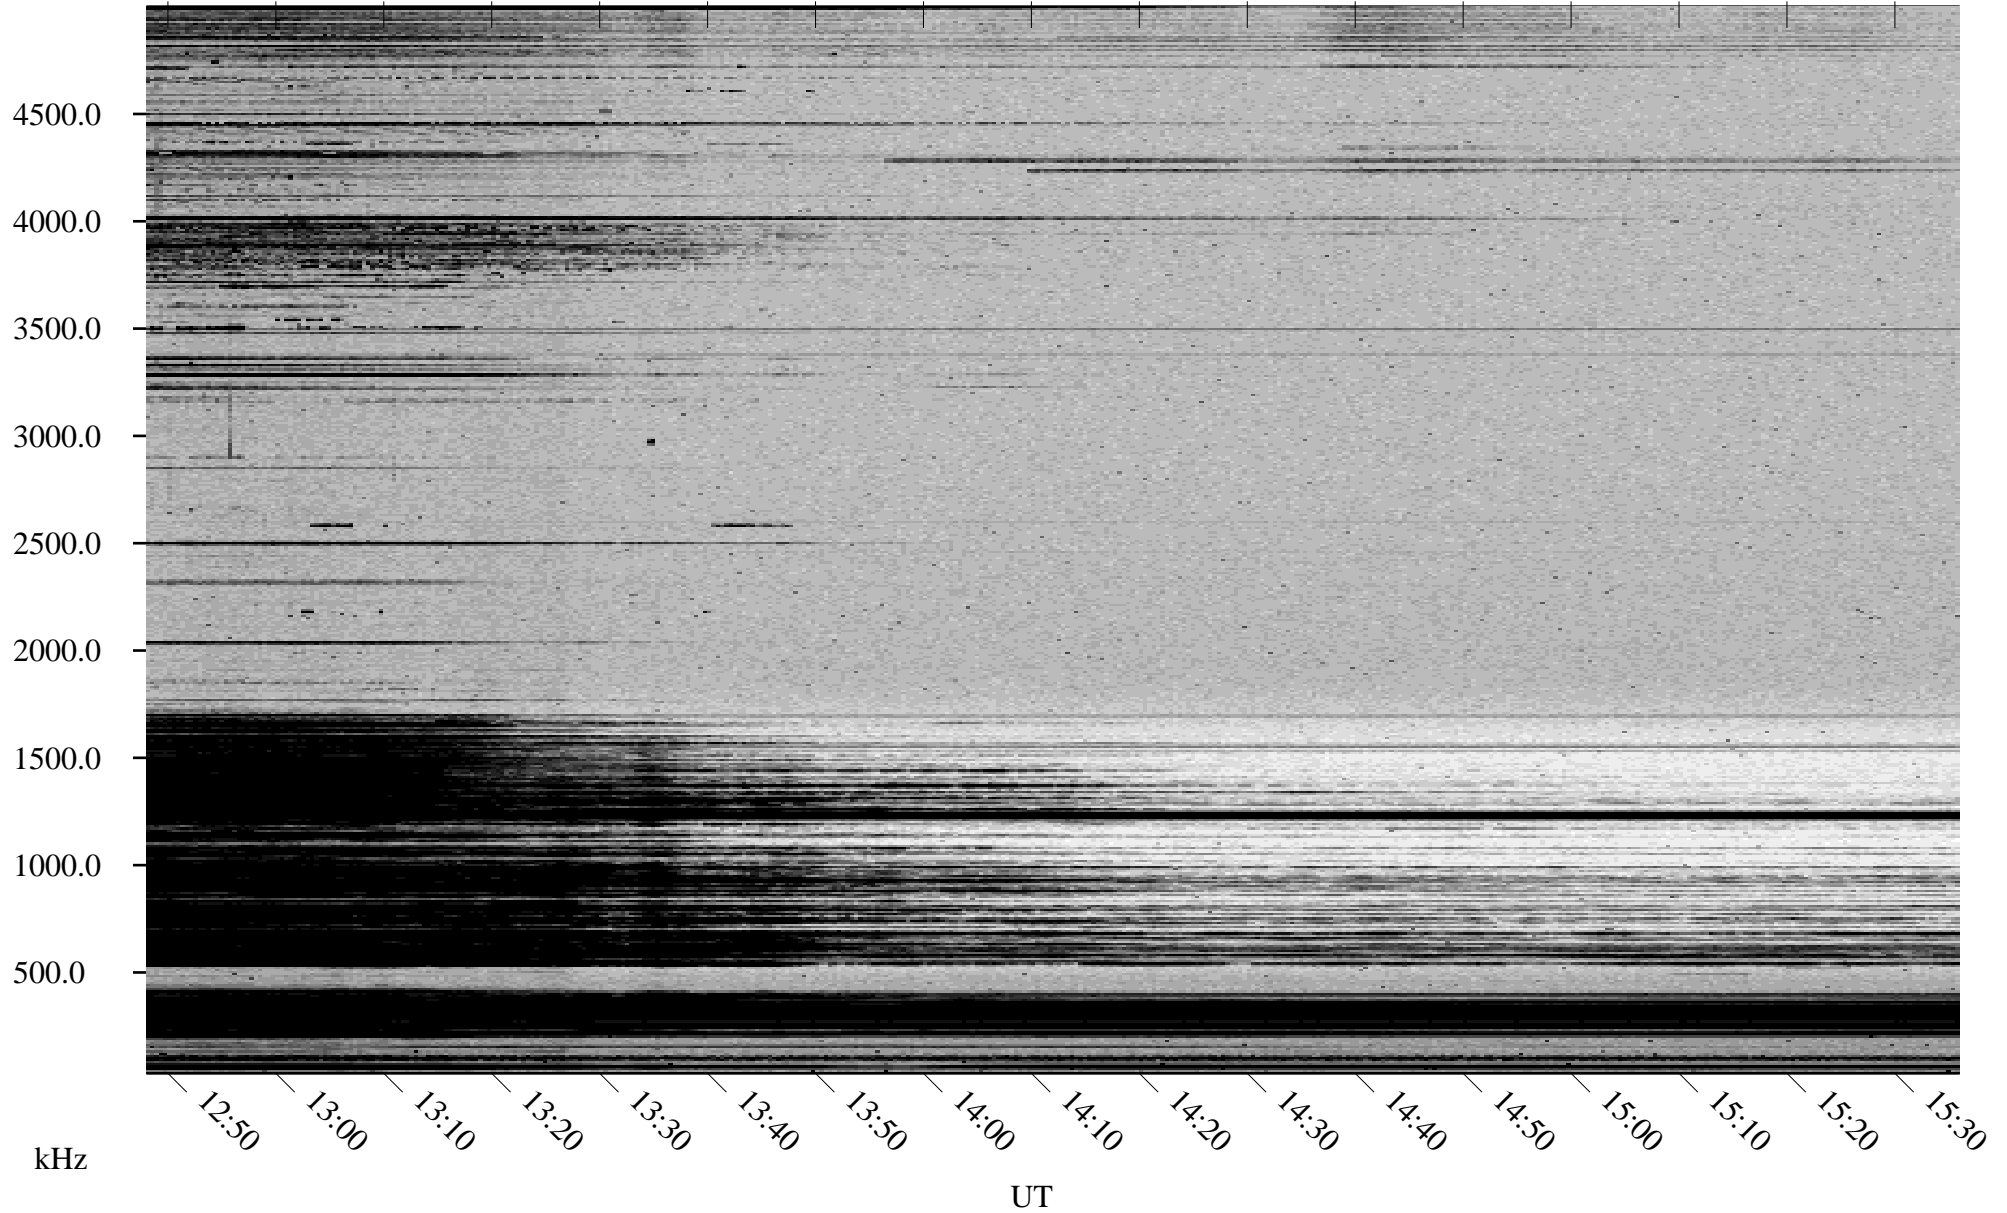

12/10/2001 Churchill, Manitoba

Linear Scale Black = 161 White = 15

ch01343l.r00m max_12

Page 3

12/10/2001 Churchill, Manitoba

Linear Scale Black = 161 White = 15

ch01343l.r00m max_12

Page 4

12/10/2001 Churchill, Manitoba

Linear Scale Black = 161 White = 15

ch01343l.r00m max_12

12/10/2001 Churchill, Manitoba

Linear Scale Black = 161 White = 15

ch01343l.r00m max_12

Page 6

12/10/2001 Churchill, Manitoba

Linear Scale Black = 161 White = 15

ch01343l.r00m max_12

Page 7

12/10/2001 Churchill, Manitoba

Linear Scale Black = 161 White = 15

ch01343l.r00m max_12