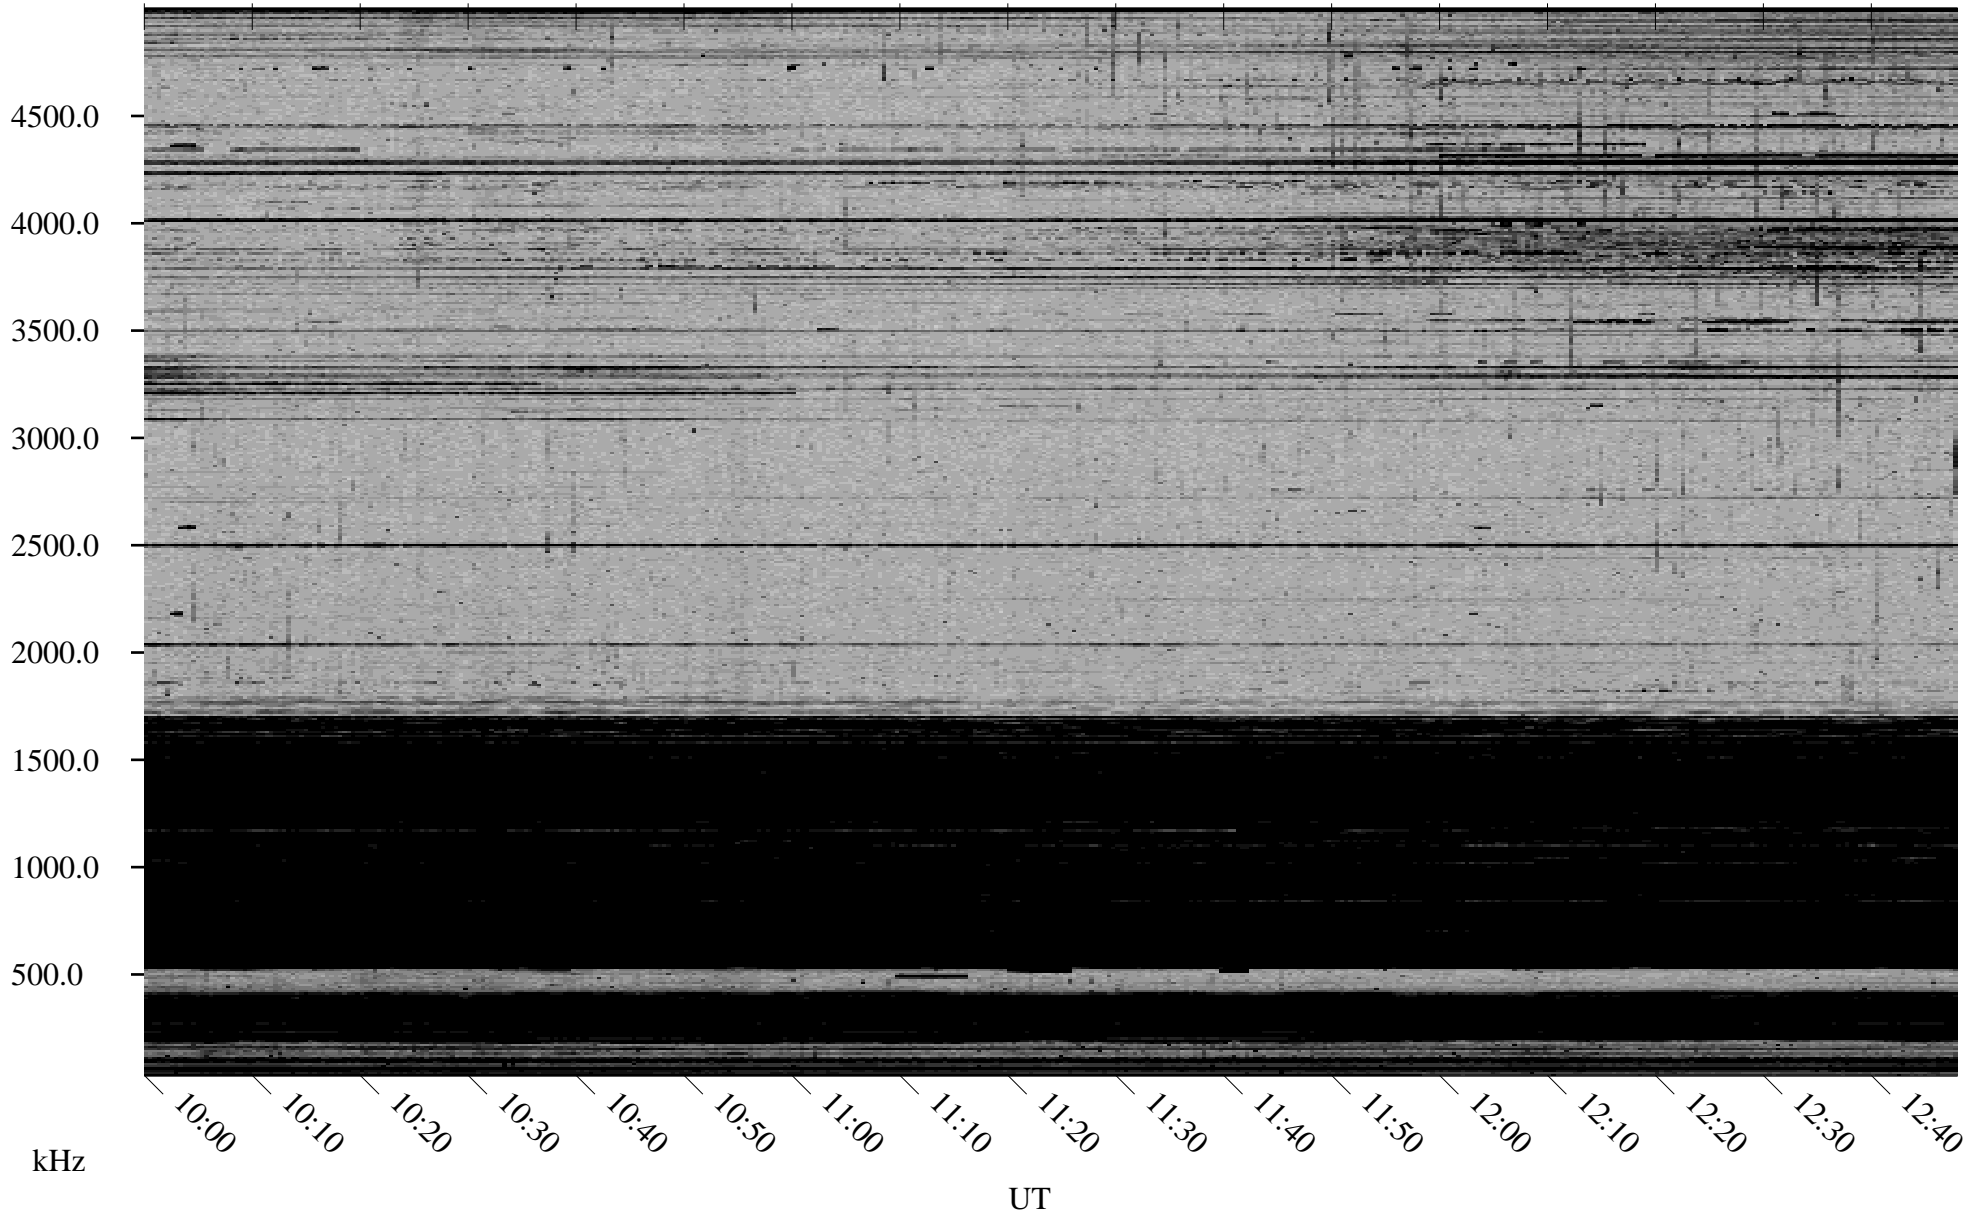

12/10/2001 Churchill, Manitoba

Linear Scale Black = 161 White = 15

ch01344l.r00m max_12

Page 1

12/10/2001 Churchill, Manitoba

Linear Scale Black = 161 White = 15

ch01344l.r00m max_12

Page 2

12/11/2001 Churchill, Manitoba

Linear Scale Black = 161 White = 15

ch01344l.r00m max_12

Page 3

12/11/2001 Churchill, Manitoba

Linear Scale Black = 161 White = 15

ch01344l.r00m max_12

Page 4

12/11/2001 Churchill, Manitoba

Linear Scale Black = 161 White = 15

ch01344l.r00m max_12

Page 5

12/11/2001 Churchill, Manitoba

Linear Scale Black = 161 White = 15

ch01344l.r00m max_12

Page 6

12/11/2001 Churchill, Manitoba

Linear Scale Black = 161 White = 15

ch01344l.r00m max_12

Page 7

12/11/2001 Churchill, Manitoba

Linear Scale Black = 161 White = 15

ch01344l.r00m max_12