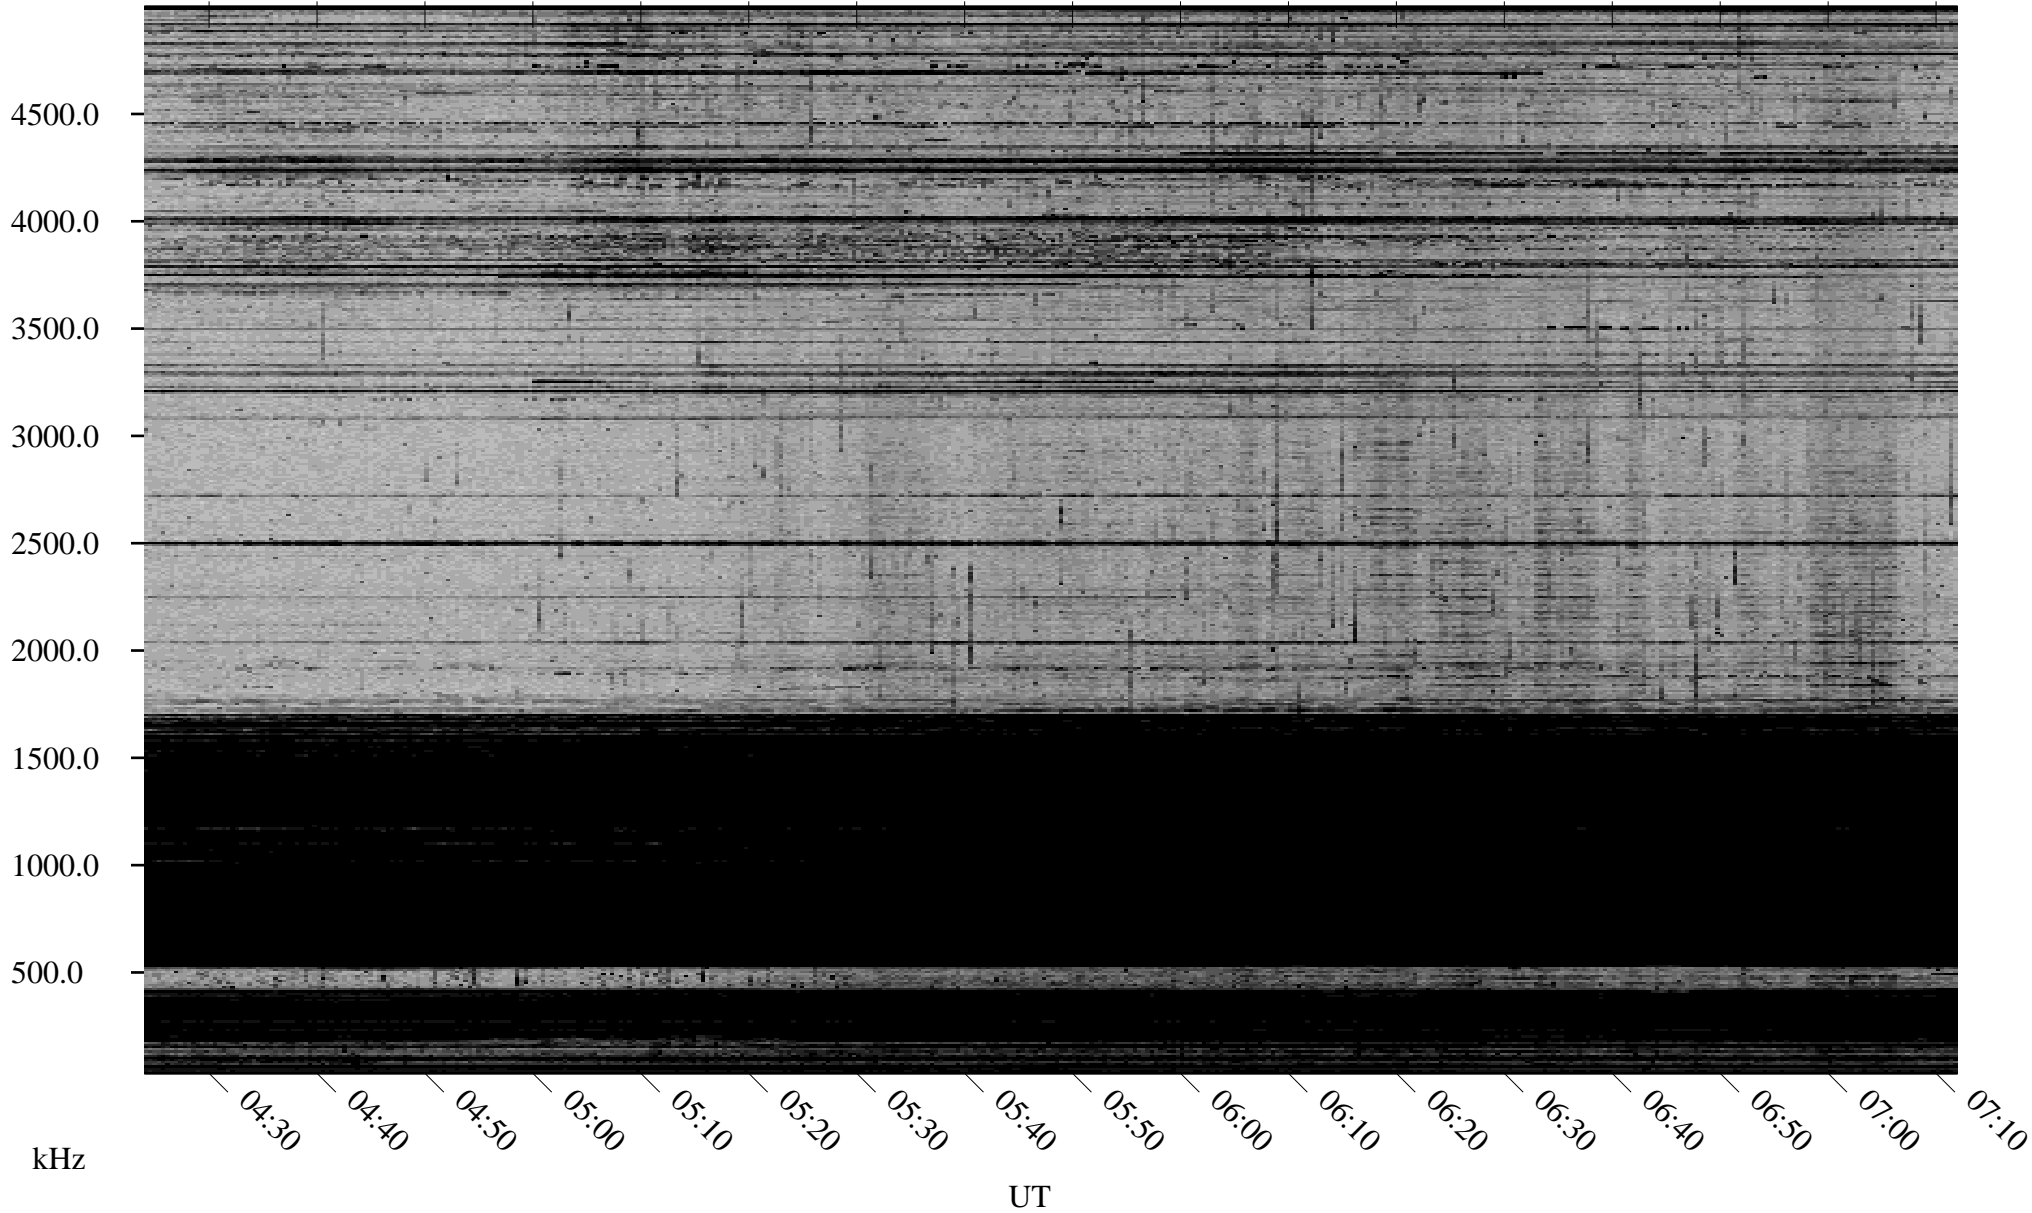

12/10/2001 Churchill, Manitoba

Linear Scale Black = 161 White = 15

ch01344l.r00m max_12

Page 1

12/10/2001 Churchill, Manitoba

Linear Scale Black = 161 White = 15

ch01344l.r00m max_12

Page 2

12/11/2001 Churchill, Manitoba

Linear Scale Black = 161 White = 15

ch01344l.r00m max_12

Page 3

12/11/2001 Churchill, Manitoba

Linear Scale Black = 161 White = 15

ch01344l.r00m max_12

Page 4

12/11/2001 Churchill, Manitoba

Linear Scale Black = 161 White = 15

ch01344l.r00m max_12

Page 5

12/11/2001 Churchill, Manitoba

Linear Scale Black = 161 White = 15

ch01344l.r00m max_12

Page 6

12/11/2001 Churchill, Manitoba

Linear Scale Black = 161 White = 15

ch01344l.r00m max_12

Page 7

12/11/2001 Churchill, Manitoba

Linear Scale Black = 161 White = 15

ch01344l.r00m max_12