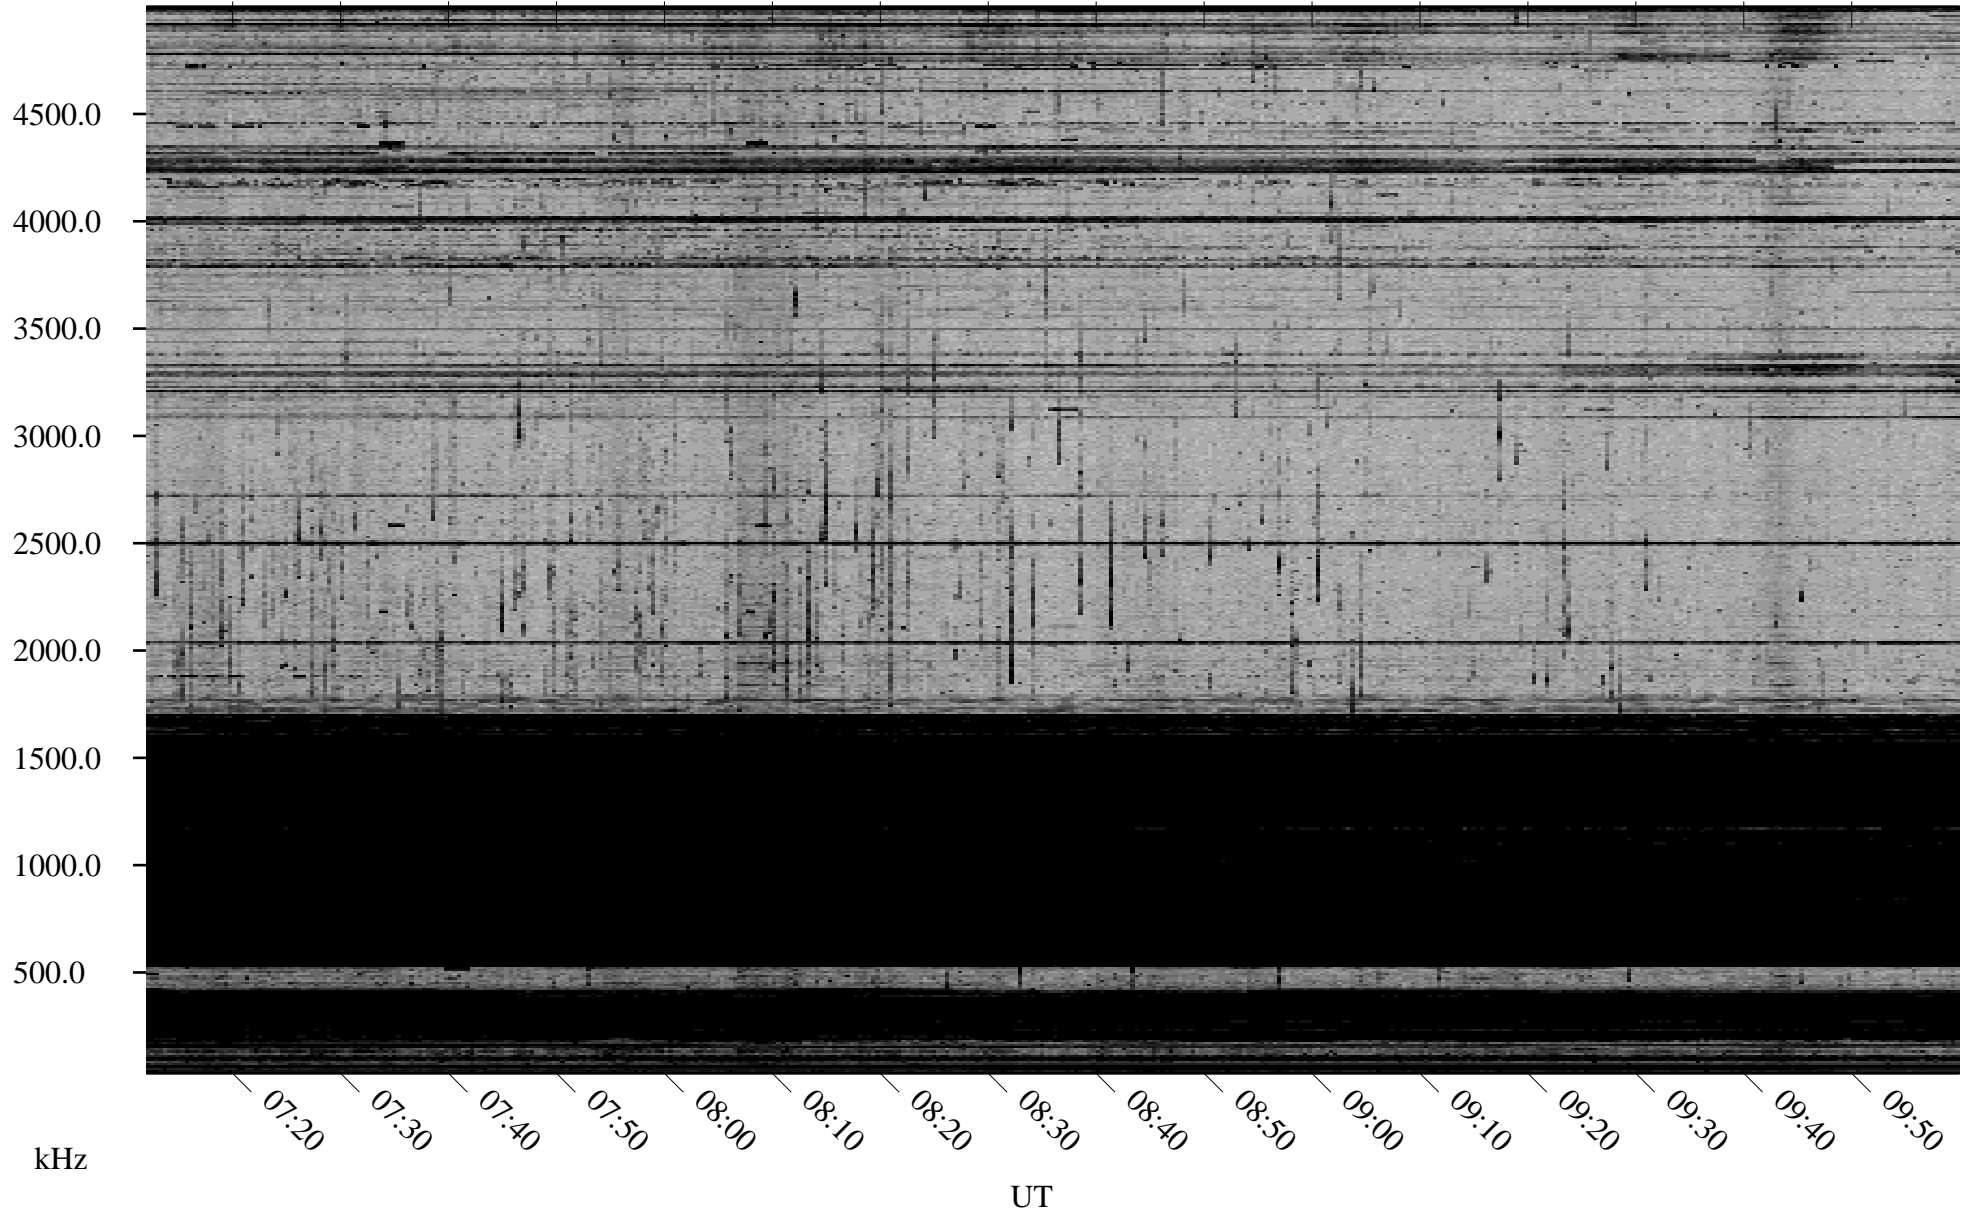

12/10/2001 Churchill, Manitoba

Linear Scale Black = 161 White = 15

ch01344l.r00m max_12

Page 1

12/10/2001 Churchill, Manitoba

Linear Scale Black = 161 White = 15

ch01344l.r00m max_12

Page 2

12/11/2001 Churchill, Manitoba

Linear Scale Black = 161 White = 15

ch01344l.r00m max_12

Page 3

12/11/2001 Churchill, Manitoba

Linear Scale Black = 161 White = 15

ch01344l.r00m max_12

Page 4

12/11/2001 Churchill, Manitoba

Linear Scale Black = 161 White = 15

ch01344l.r00m max_12

Page 5

12/11/2001 Churchill, Manitoba

Linear Scale Black = 161 White = 15

ch01344l.r00m max_12

Page 6

12/11/2001 Churchill, Manitoba

Linear Scale Black = 161 White = 15

ch01344l.r00m max_12

Page 7

12/11/2001 Churchill, Manitoba

Linear Scale Black = 161 White = 15

ch01344l.r00m max_12