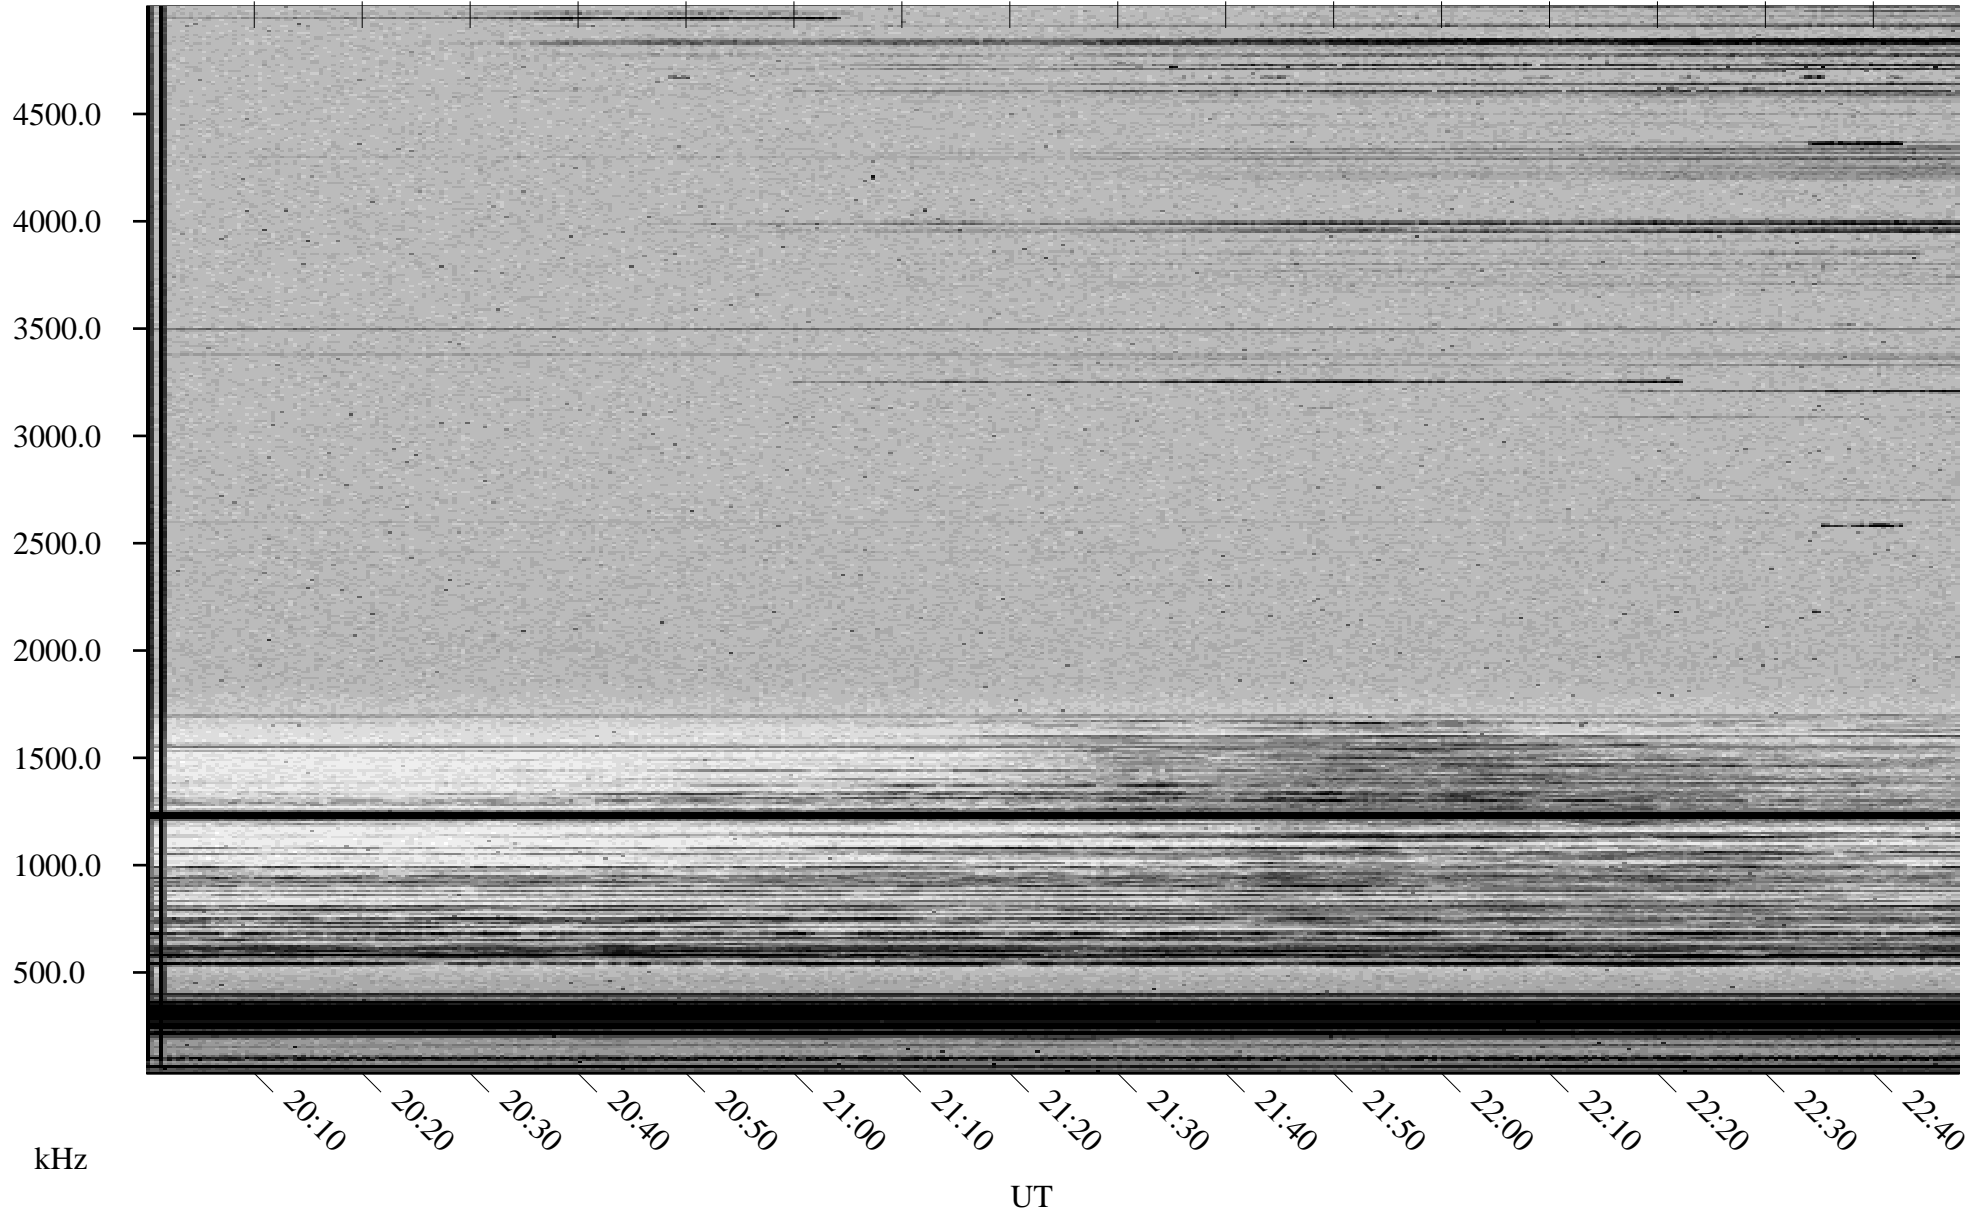

12/10/2001 Churchill, Manitoba

Linear Scale Black = 161 White = 15

ch01344l.r00m max_12

Page 1

12/10/2001 Churchill, Manitoba

Linear Scale Black = 161 White = 15

ch01344l.r00m max_12

Page 2

12/11/2001 Churchill, Manitoba

Linear Scale Black = 161 White = 15

ch01344l.r00m max_12

Page 3

12/11/2001 Churchill, Manitoba

Linear Scale Black = 161 White = 15

ch01344l.r00m max_12

Page 4

12/11/2001 Churchill, Manitoba

Linear Scale Black = 161 White = 15

ch01344l.r00m max_12

Page 5

12/11/2001 Churchill, Manitoba

Linear Scale Black = 161 White = 15

ch01344l.r00m max_12

Page 6

12/11/2001 Churchill, Manitoba

Linear Scale Black = 161 White = 15

ch01344l.r00m max_12

Page 7

12/11/2001 Churchill, Manitoba

Linear Scale Black = 161 White = 15

ch01344l.r00m max_12