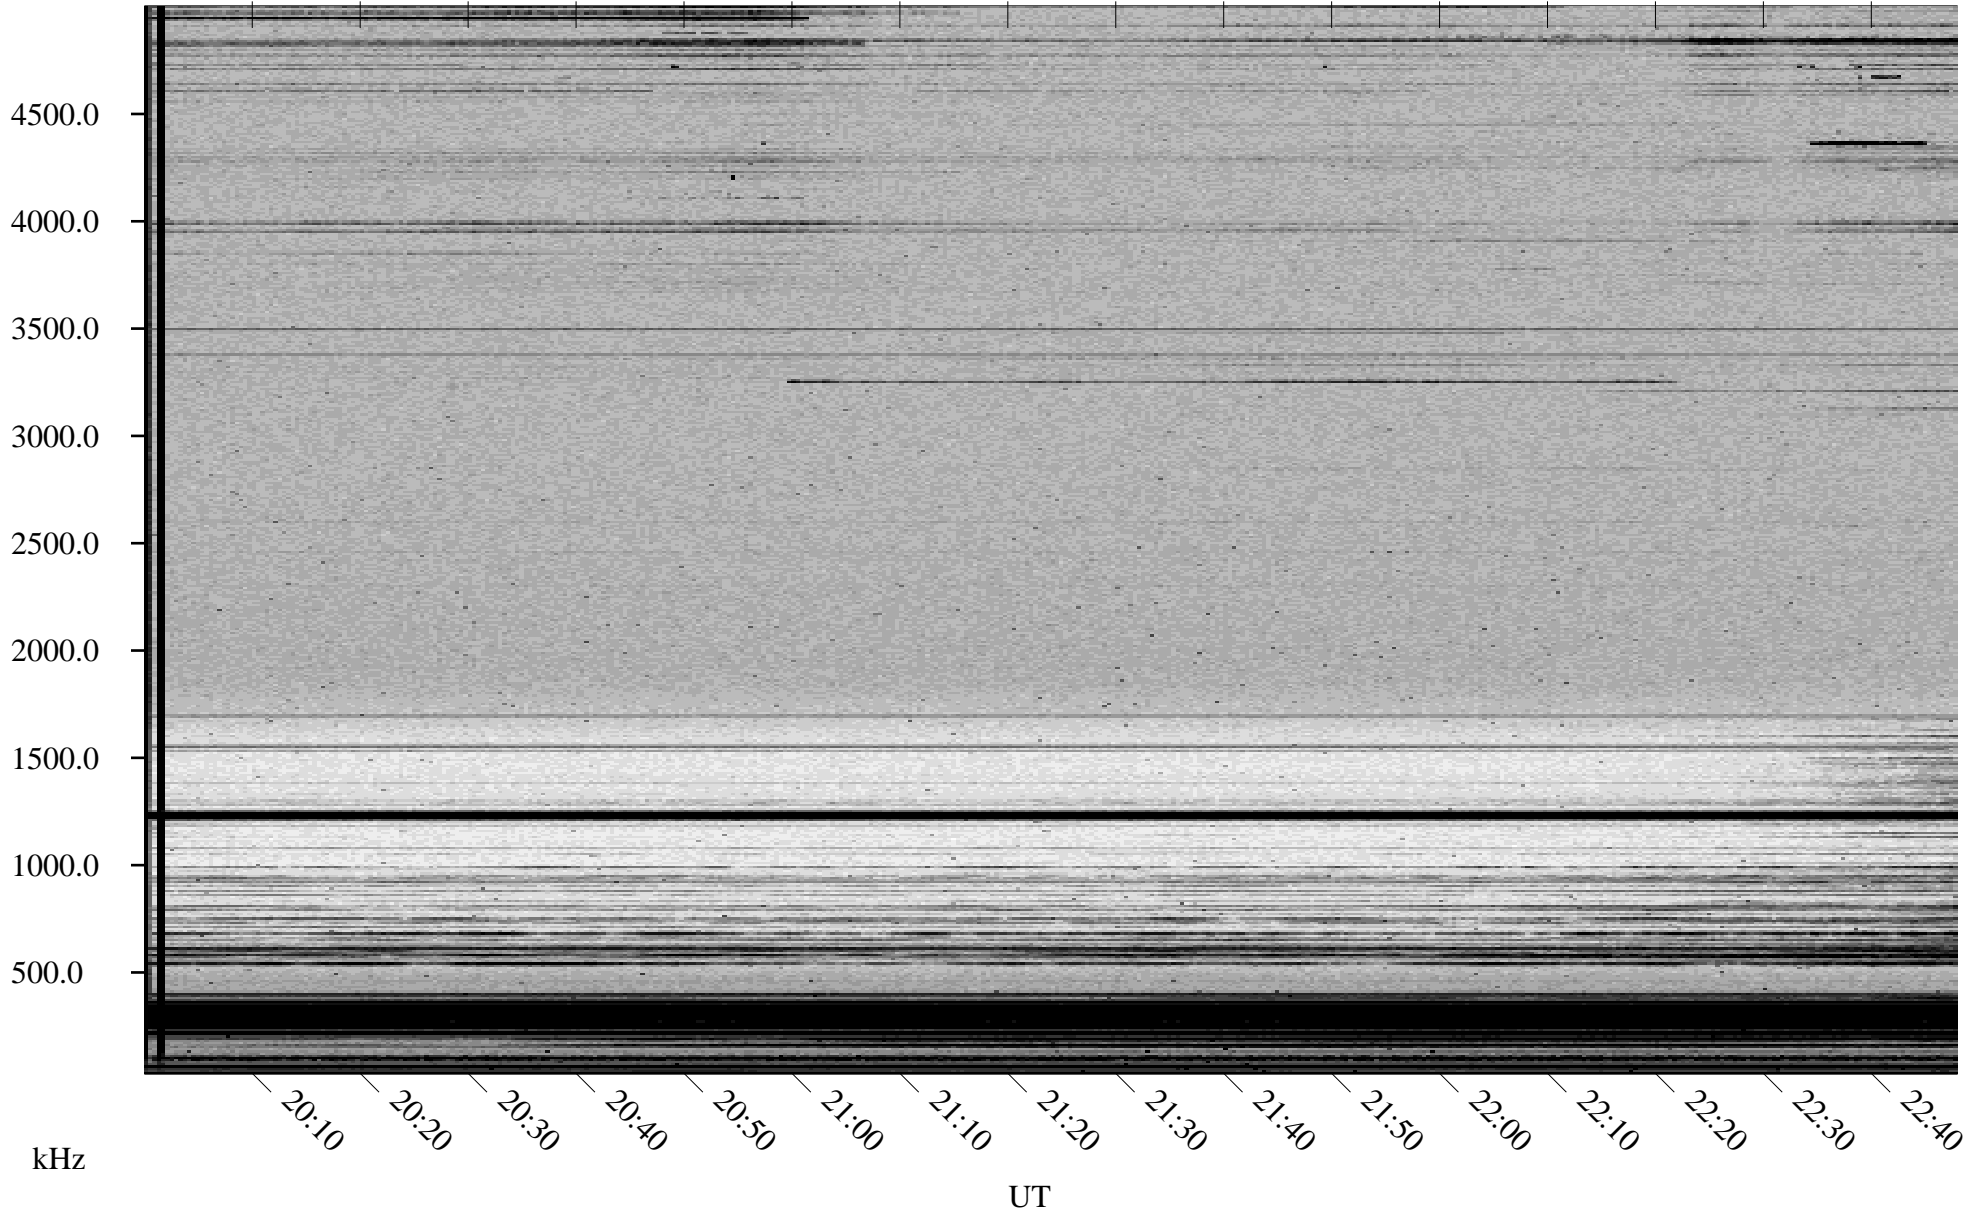

# 12/11/2001 Churchill, Manitoba

Linear Scale Black = 161 White = 15

ch01345l.r00m max\_12

Page 1

# 12/11/2001 Churchill, Manitoba

Linear Scale    Black = 161    White = 15

ch01345l.r00m max\_12

Page 2

# 12/12/2001 Churchill, Manitoba

Linear Scale    Black = 161    White = 15

ch01345l.r00m max\_12

Page 3

# 12/12/2001 Churchill, Manitoba

Linear Scale    Black = 161    White = 15

ch01345l.r00m max\_12

Page 4