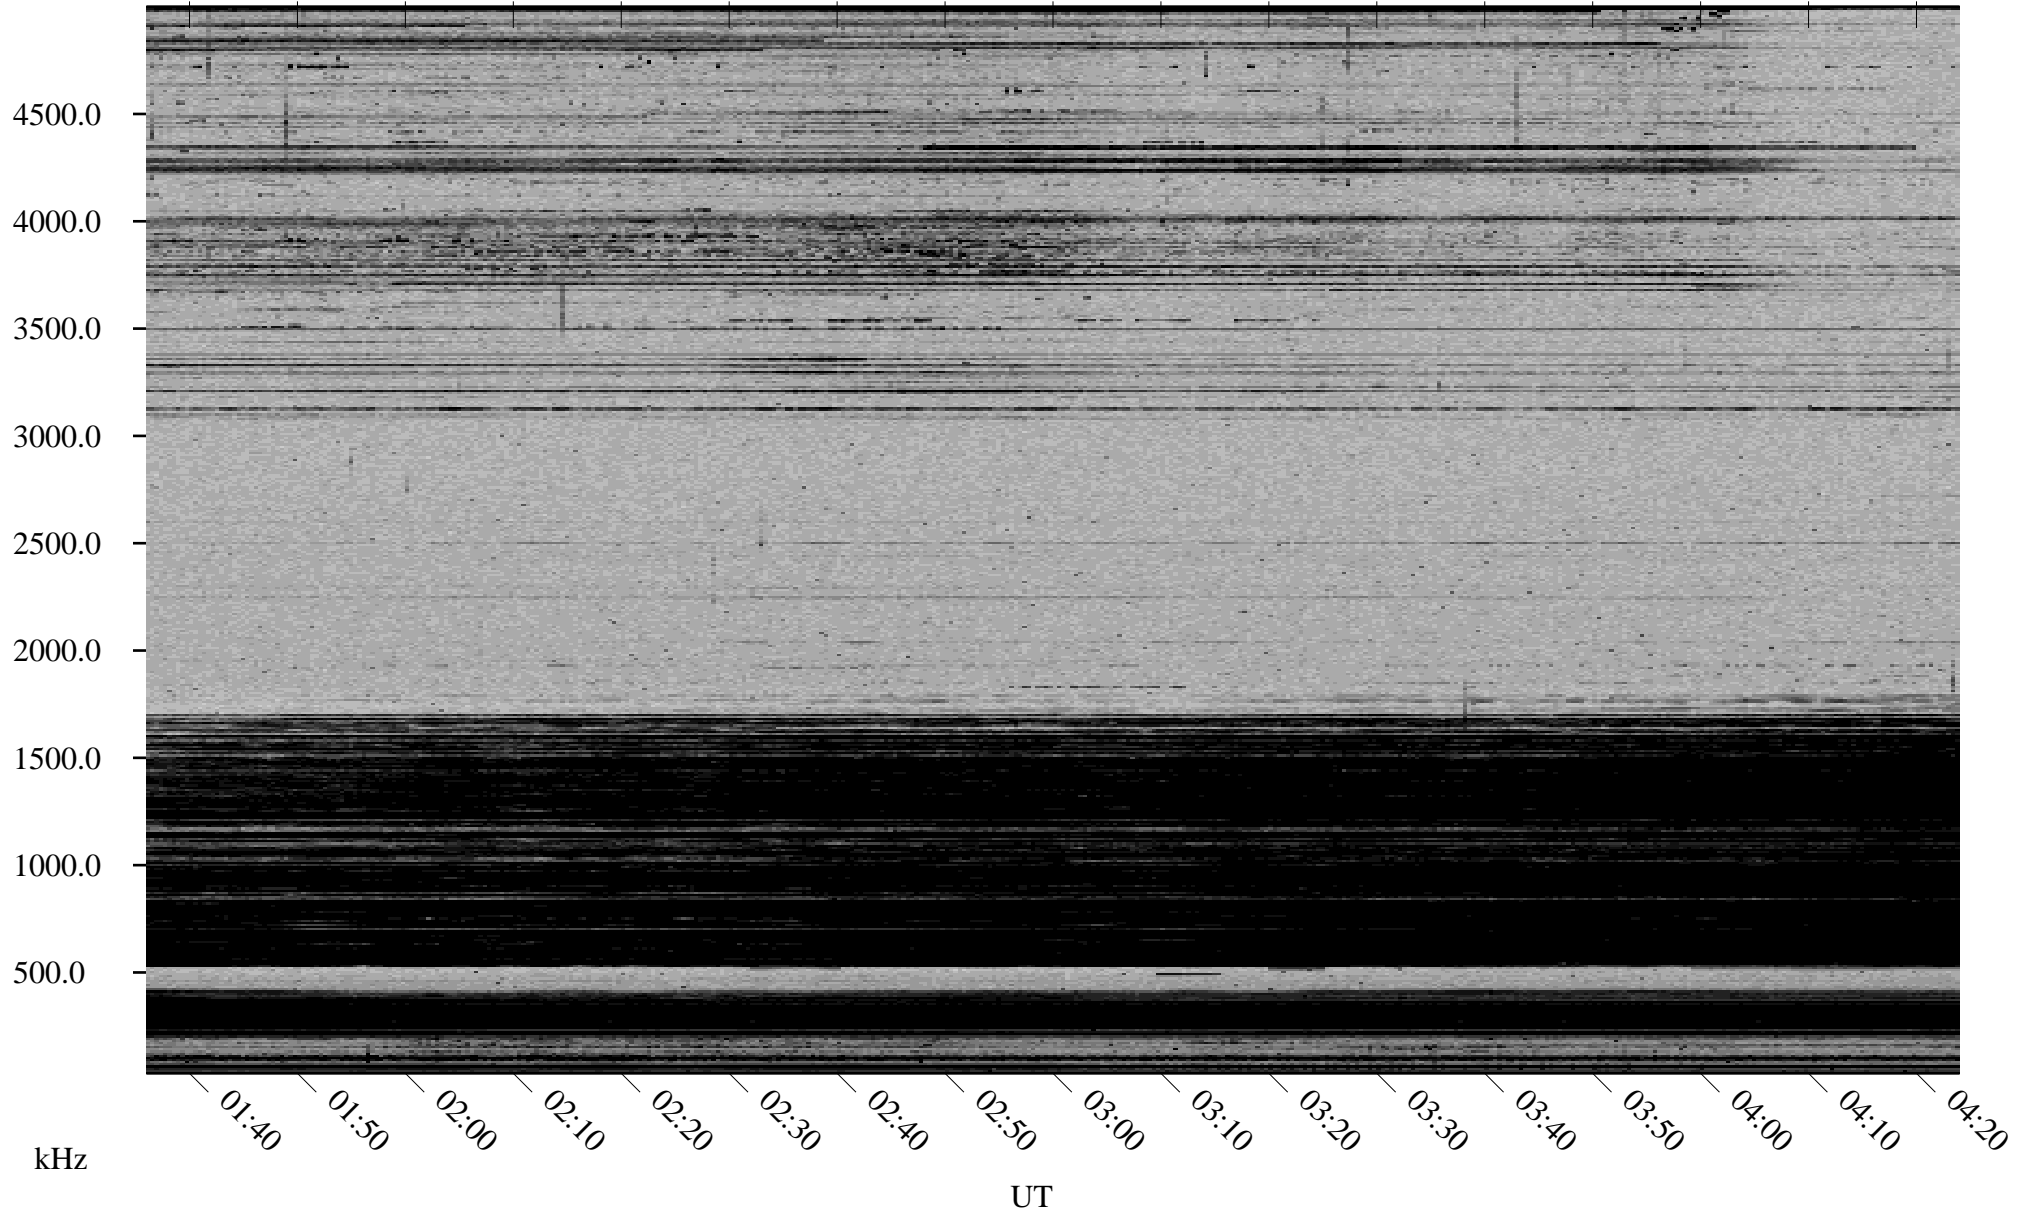

# 12/11/2001 Churchill, Manitoba

Linear Scale Black = 161 White = 15

ch01345l.r00m max\_12

Page 1

# 12/11/2001 Churchill, Manitoba

Linear Scale    Black = 161    White = 15

ch01345l.r00m max\_12

Page 2

# 12/12/2001 Churchill, Manitoba

Linear Scale    Black = 161    White = 15

ch01345l.r00m max\_12

Page 3

# 12/12/2001 Churchill, Manitoba

Linear Scale    Black = 161    White = 15

ch01345l.r00m max\_12

Page 4