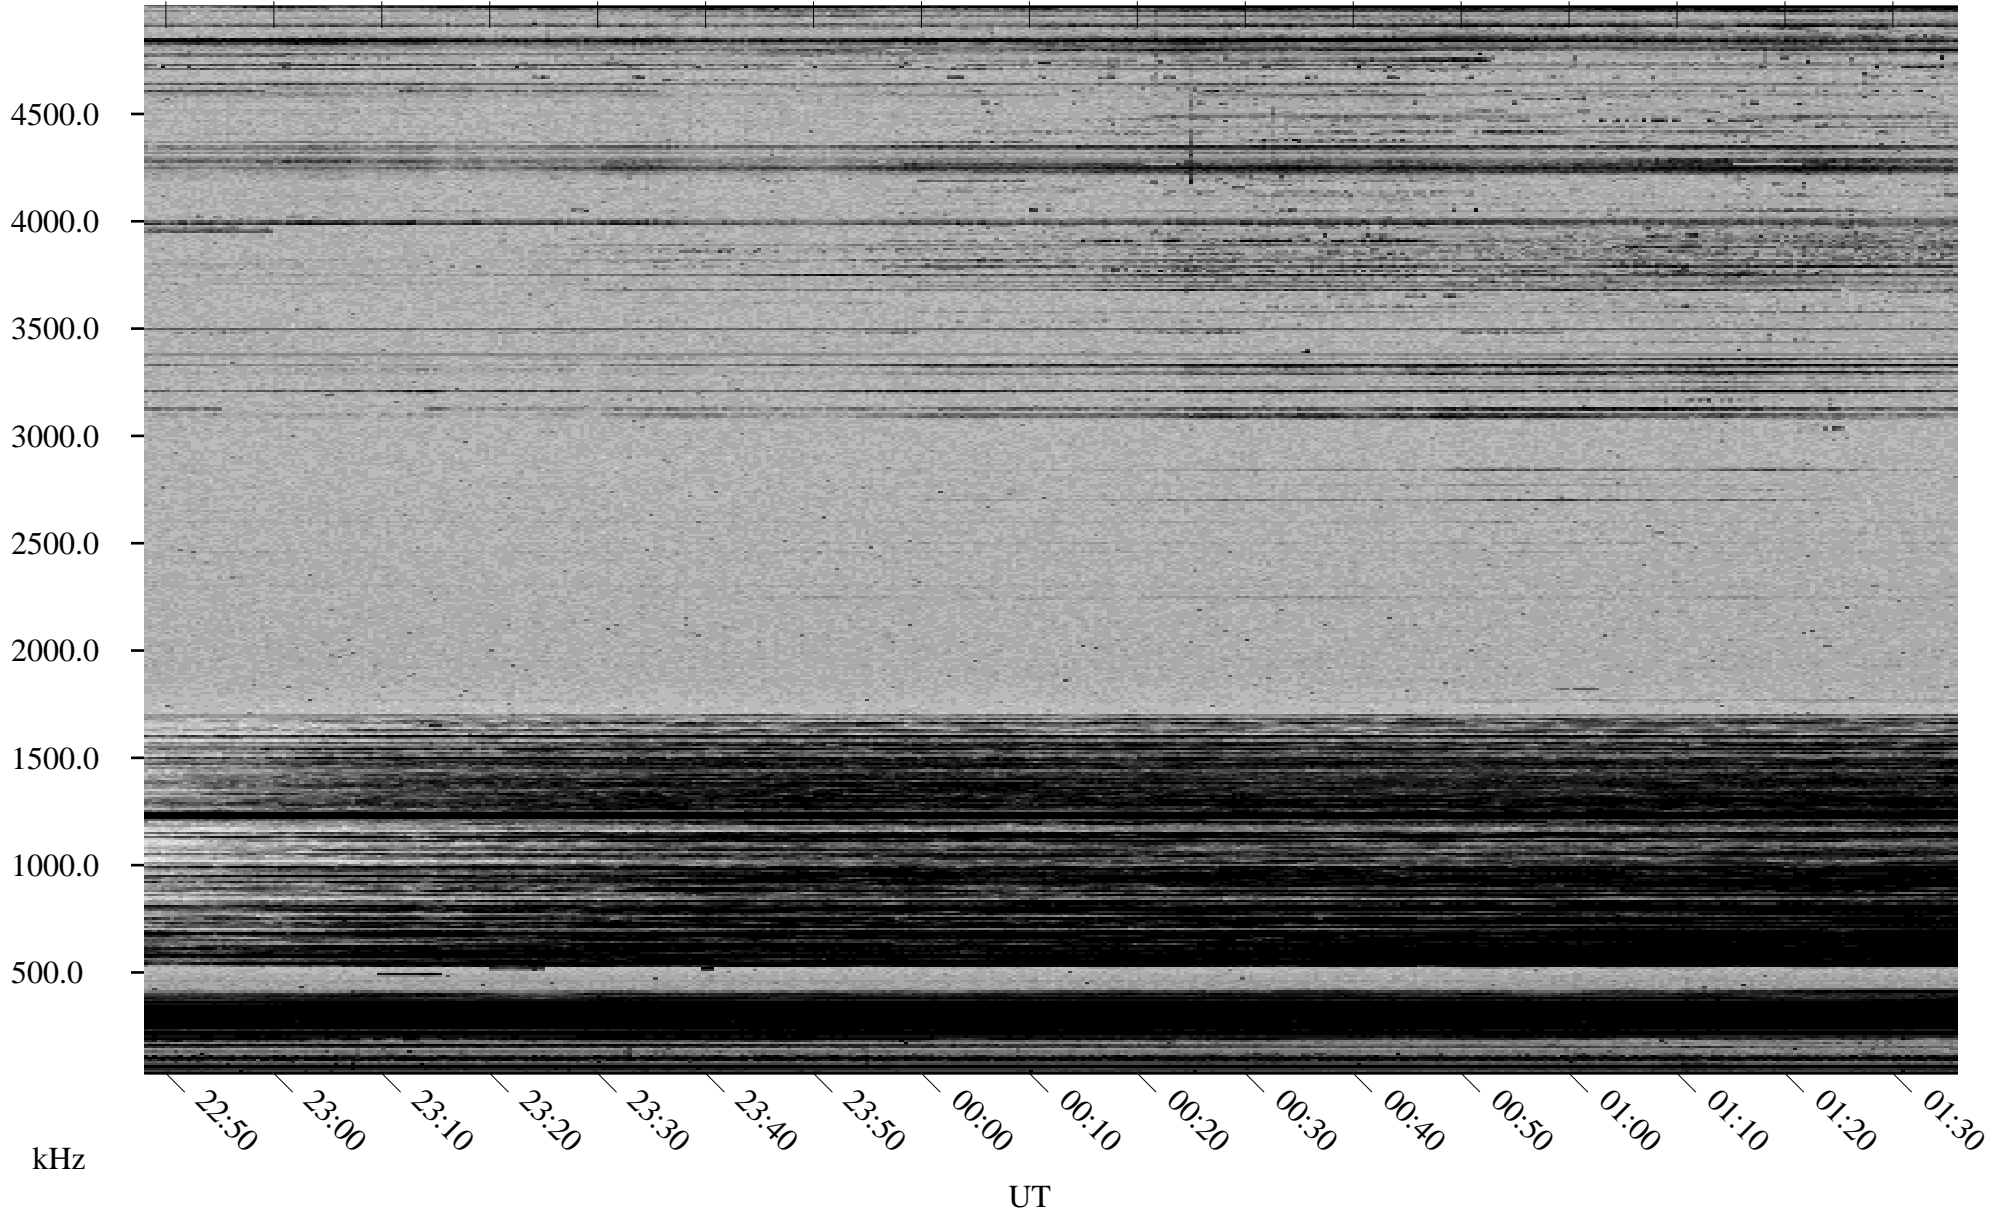

# 12/11/2001 Churchill, Manitoba

Linear Scale Black = 161 White = 15

ch01345l.r00m max\_12

Page 1

# 12/11/2001 Churchill, Manitoba

Linear Scale    Black = 161    White = 15

ch01345l.r00m max\_12

Page 2

# 12/12/2001 Churchill, Manitoba

Linear Scale    Black = 161    White = 15

ch01345l.r00m max\_12

Page 3

# 12/12/2001 Churchill, Manitoba

Linear Scale    Black = 161    White = 15

ch01345l.r00m max\_12

Page 4