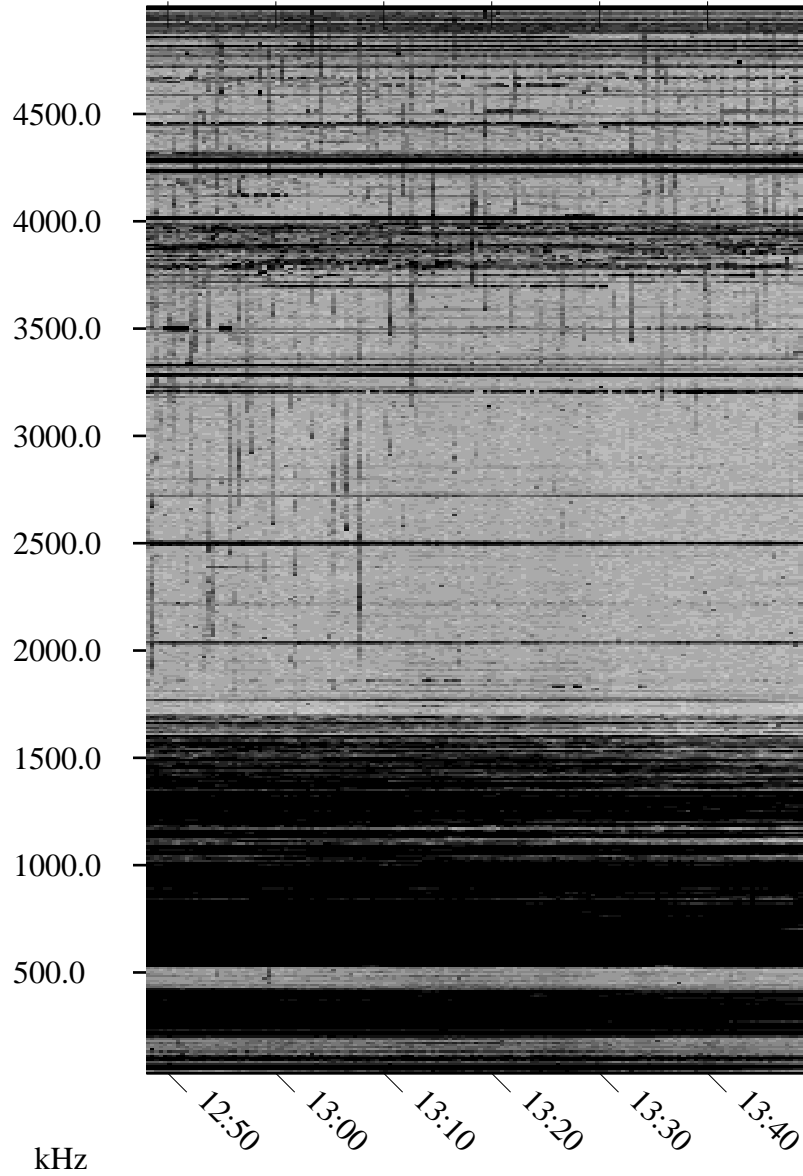

# 12/13/2001 Churchill, Manitoba

Linear Scale    Black = 161    White = 15

ch01346l.r00m max\_12

Page 5

# 12/13/2001 Churchill, Manitoba

Linear Scale    Black = 161    White = 15

ch01346l.r00m max\_12

Page 6

# 12/13/2001 Churchill, Manitoba

Linear Scale    Black = 161    White = 15

ch01346l.r00m max\_12

Page 7

UT