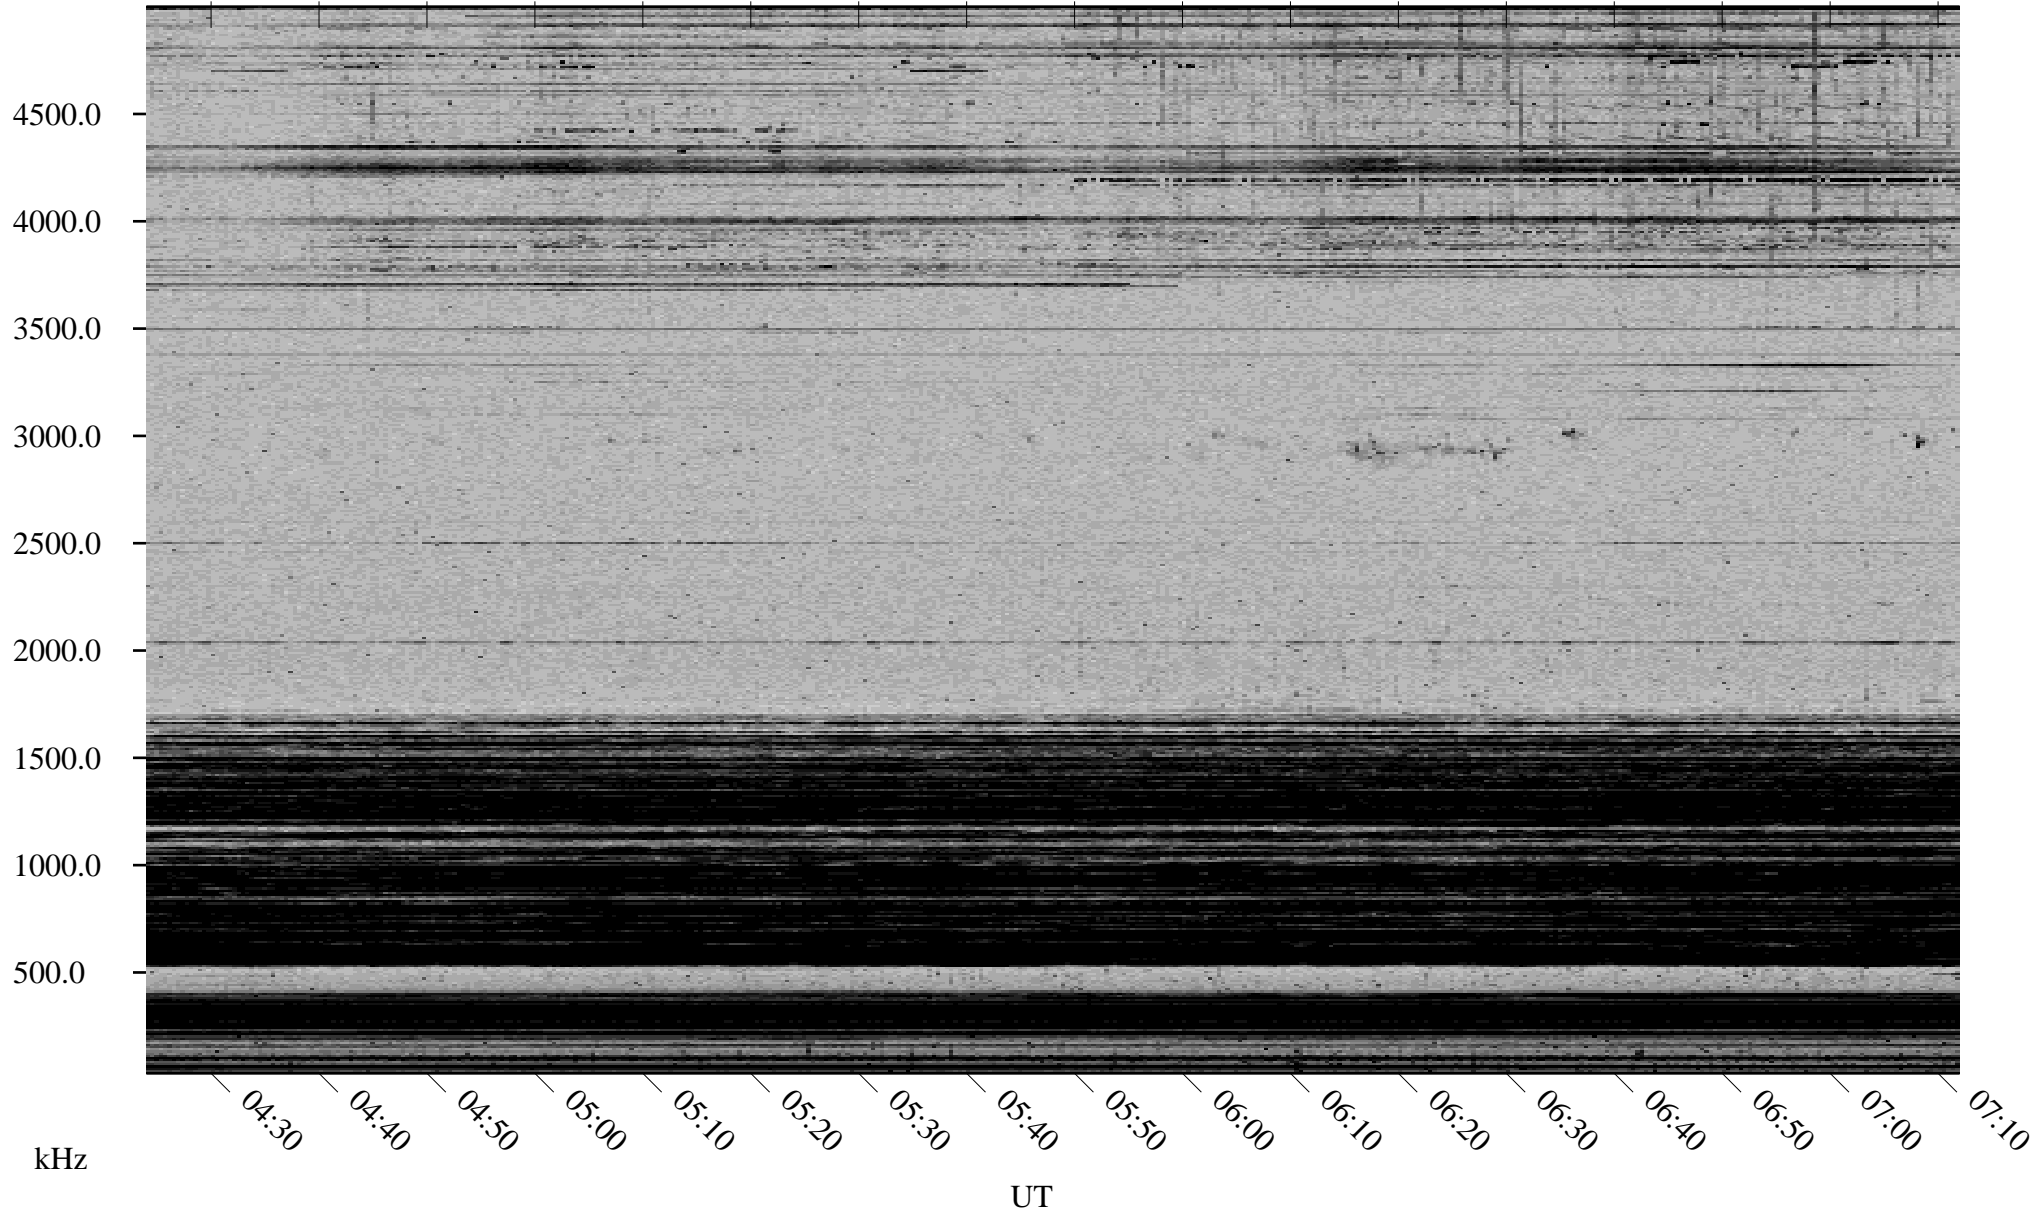

# 12/12/2001 Churchill, Manitoba

Linear Scale    Black = 161    White = 15

ch01346l.r00m max\_12

Page 2

# 12/13/2001 Churchill, Manitoba

Linear Scale    Black = 161    White = 15

ch01346l.r00m max\_12

Page 3

# 12/13/2001 Churchill, Manitoba

Linear Scale    Black = 161    White = 15

ch01346l.r00m max\_12

Page 4

# 12/13/2001 Churchill, Manitoba

Linear Scale    Black = 161    White = 15

ch01346l.r00m max\_12

Page 5