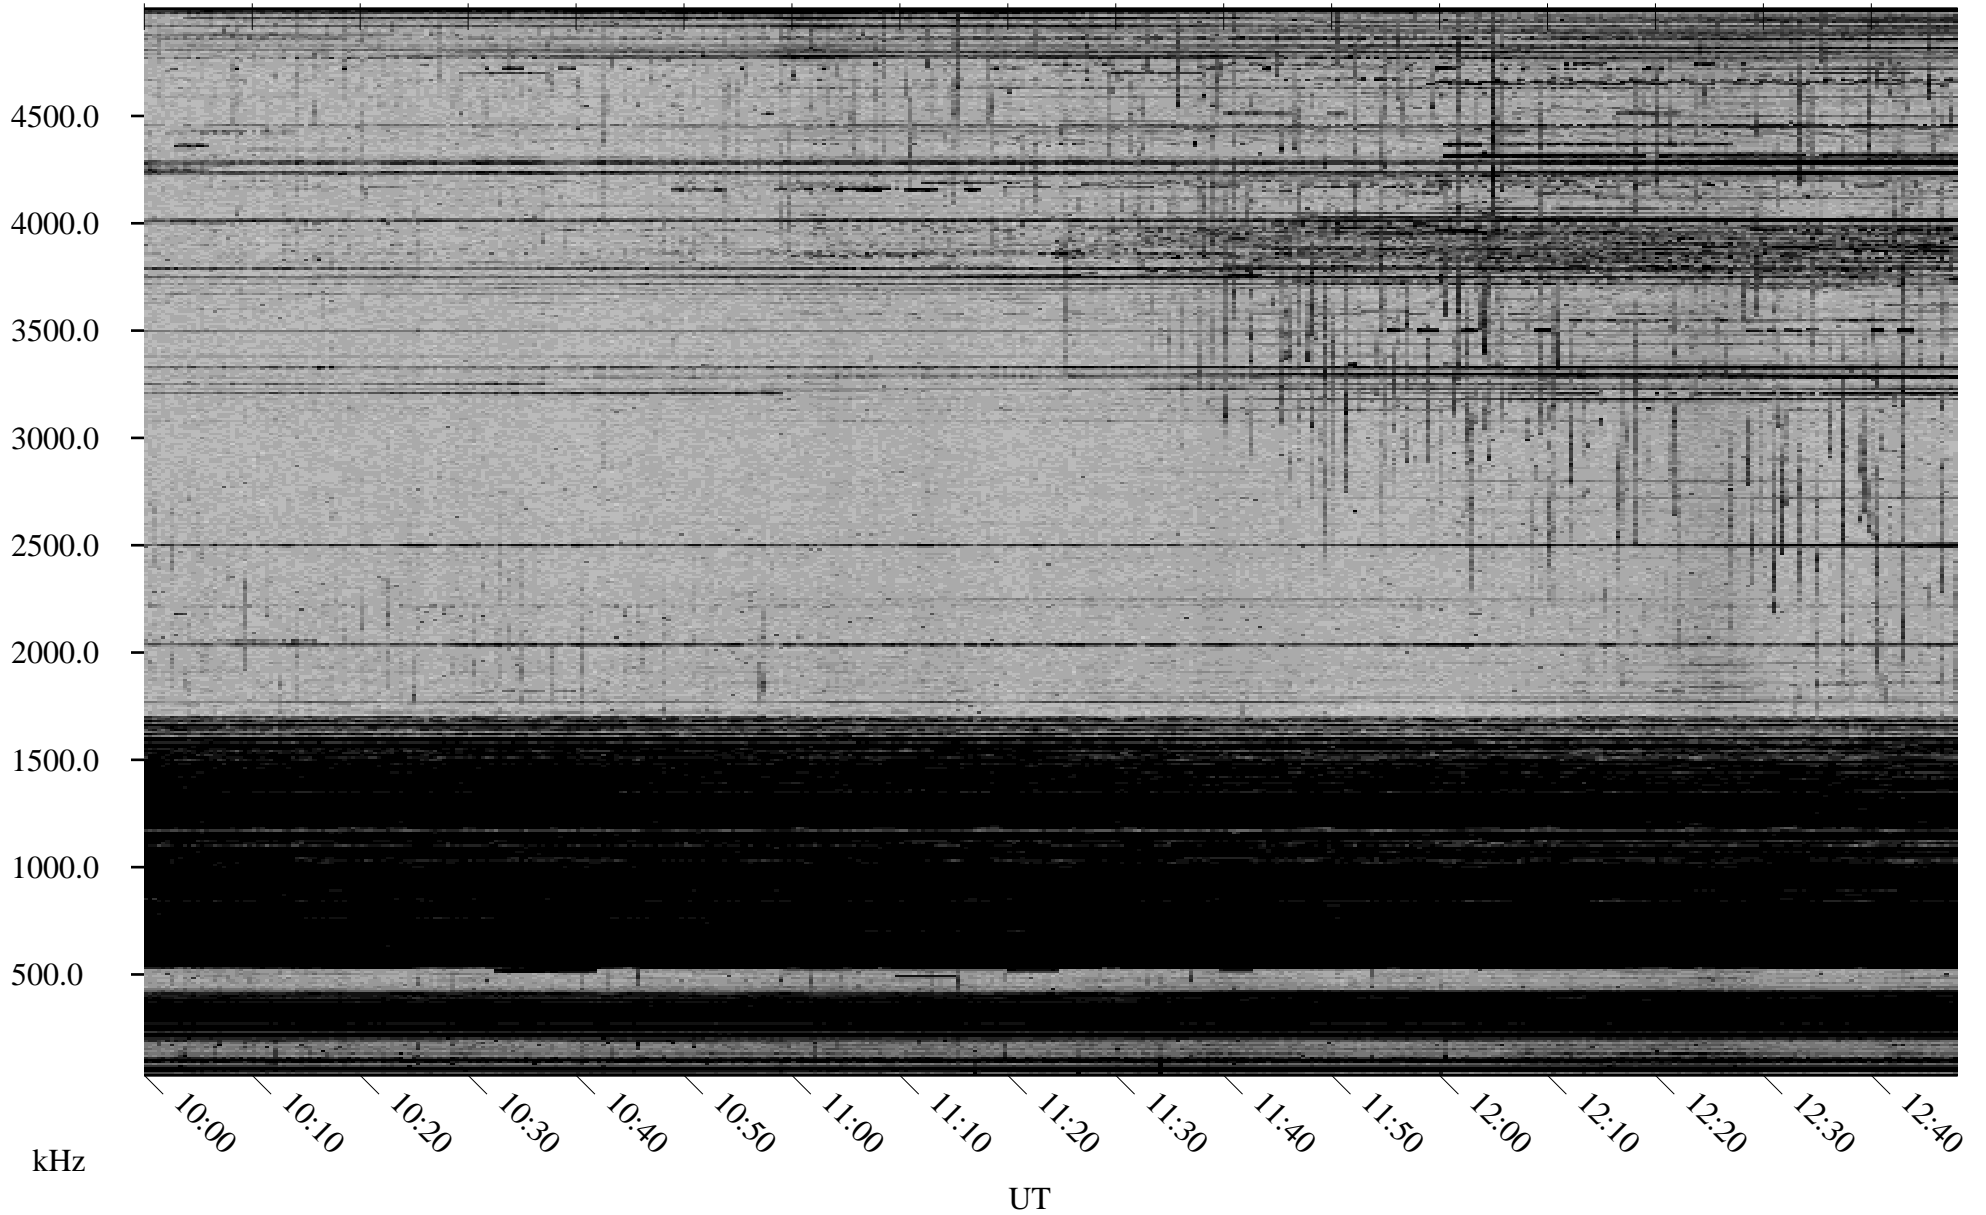

# 12/13/2001 Churchill, Manitoba

Linear Scale    Black = 161    White = 15

ch01346l.r00m max\_12

Page 4

# 12/13/2001 Churchill, Manitoba

Linear Scale    Black = 161    White = 15

ch01346l.r00m max\_12

Page 5

# 12/13/2001 Churchill, Manitoba

Linear Scale    Black = 161    White = 15

ch01346l.r00m max\_12

Page 6

# 12/13/2001 Churchill, Manitoba

Linear Scale    Black = 161    White = 15

ch01346l.r00m max\_12

Page 7

UT