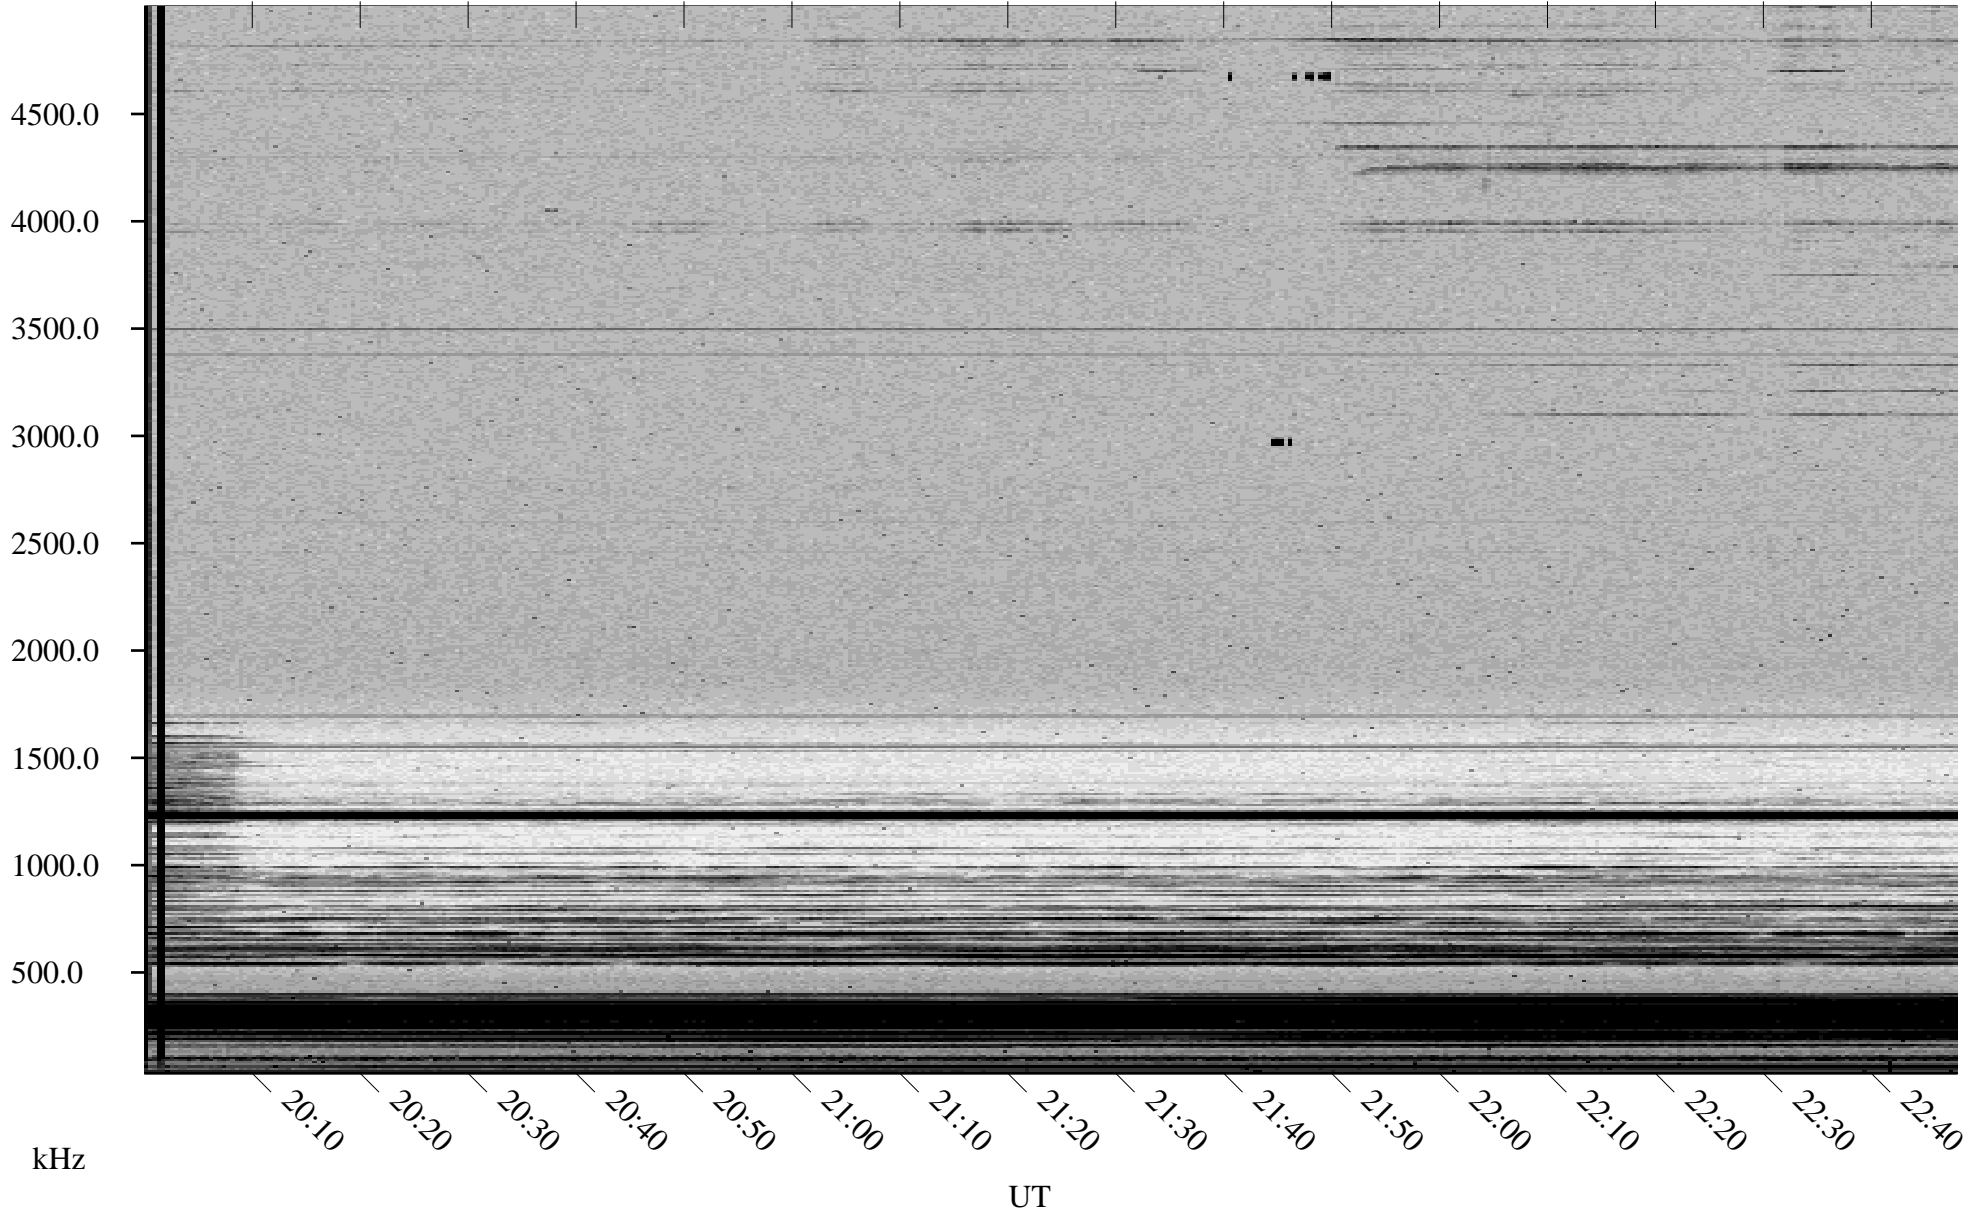

# 12/12/2001 Churchill, Manitoba

Linear Scale    Black = 161    White = 15

ch01346l.r00m max\_12

Page 1

# 12/12/2001 Churchill, Manitoba

Linear Scale    Black = 161    White = 15

ch01346l.r00m max\_12

Page 2

# 12/13/2001 Churchill, Manitoba

Linear Scale    Black = 161    White = 15

ch01346l.r00m max\_12

Page 3

# 12/13/2001 Churchill, Manitoba

Linear Scale    Black = 161    White = 15

ch01346l.r00m max\_12

Page 4