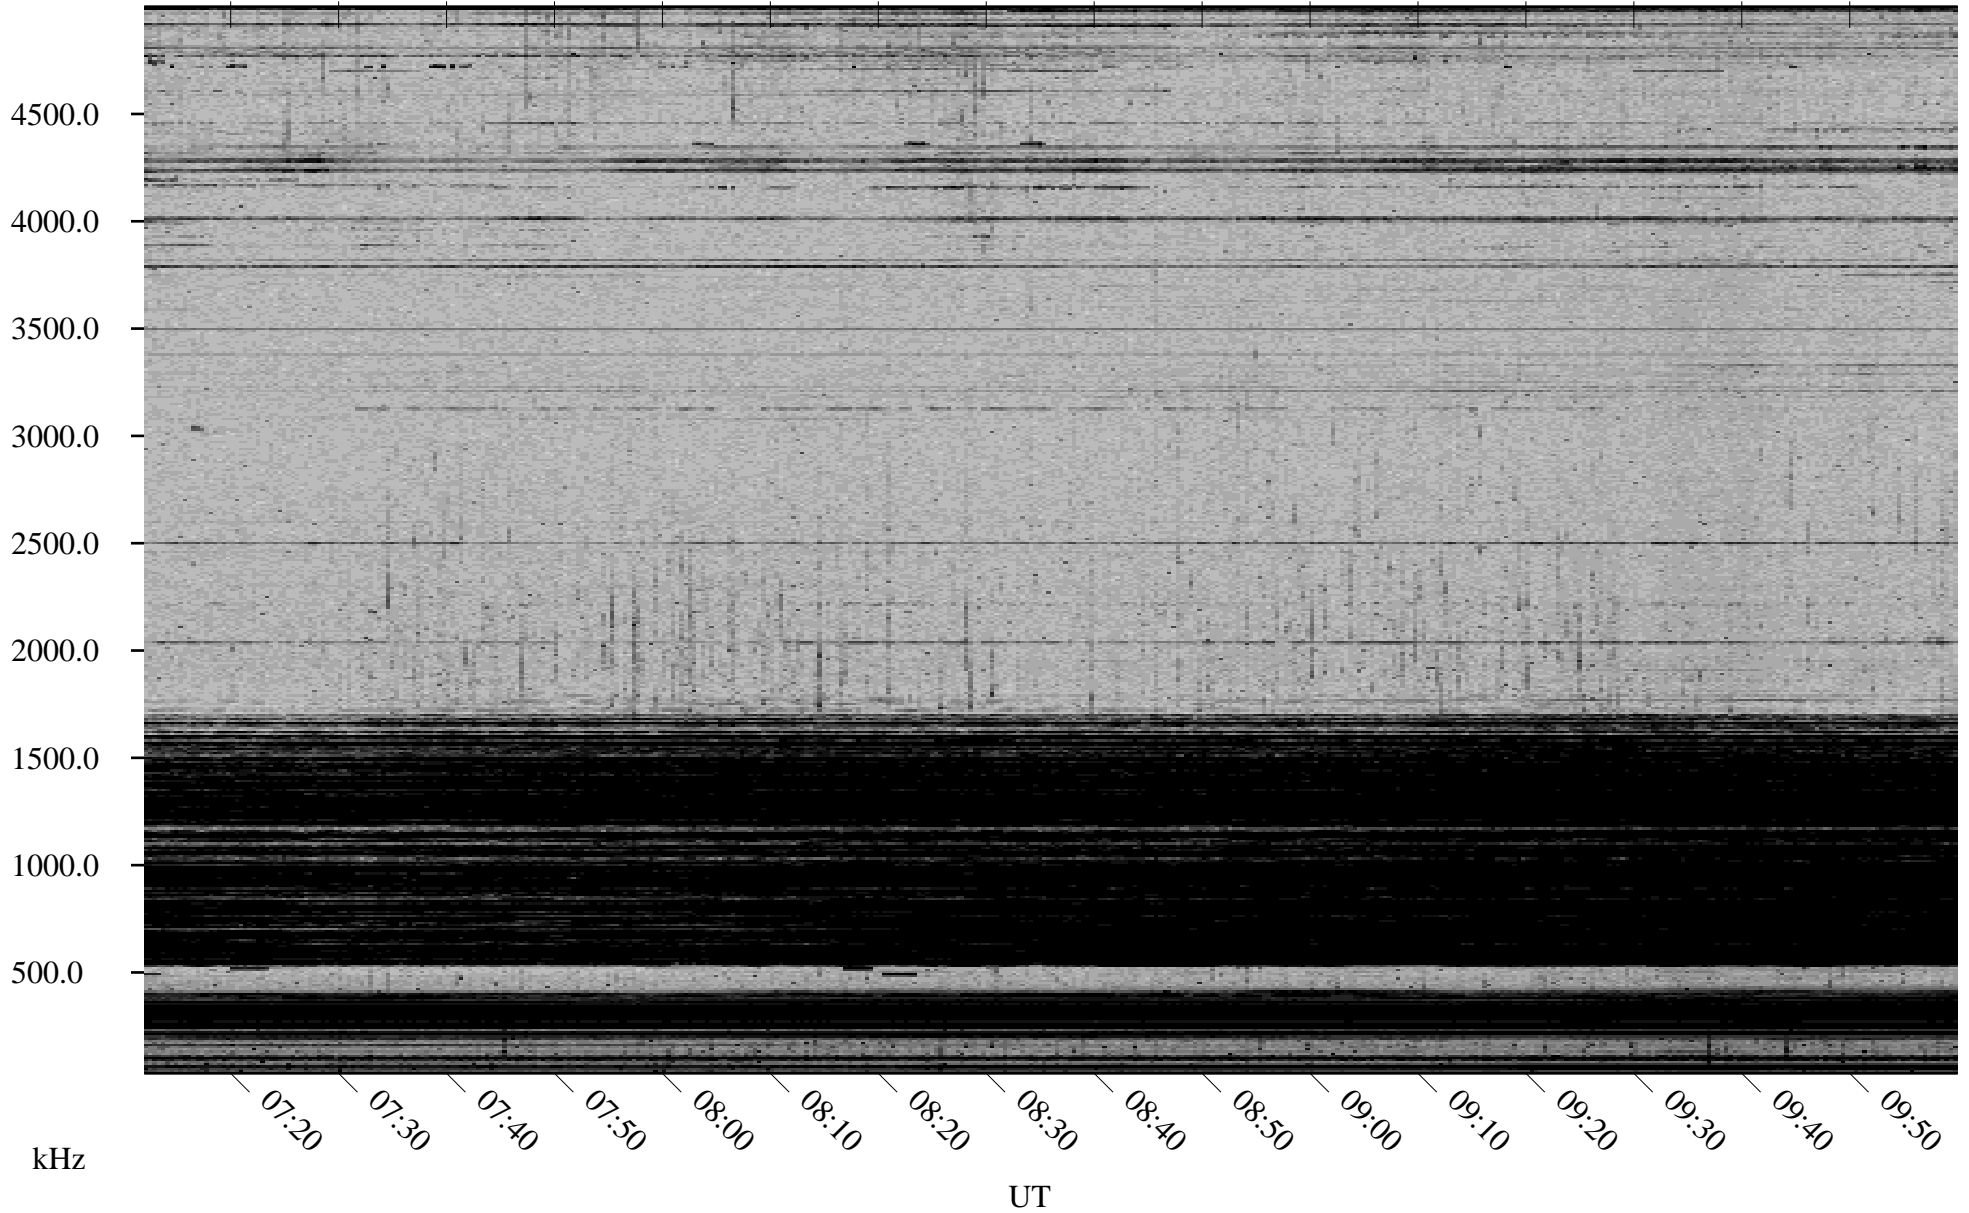

# 12/13/2001 Churchill, Manitoba

Linear Scale    Black = 161    White = 15

ch01346l.r00m max\_12

Page 3

# 12/13/2001 Churchill, Manitoba

Linear Scale    Black = 161    White = 15

ch01346l.r00m max\_12

Page 4

# 12/13/2001 Churchill, Manitoba

Linear Scale    Black = 161    White = 15

ch01346l.r00m max\_12

Page 5

# 12/13/2001 Churchill, Manitoba

Linear Scale    Black = 161    White = 15

ch01346l.r00m max\_12

Page 6