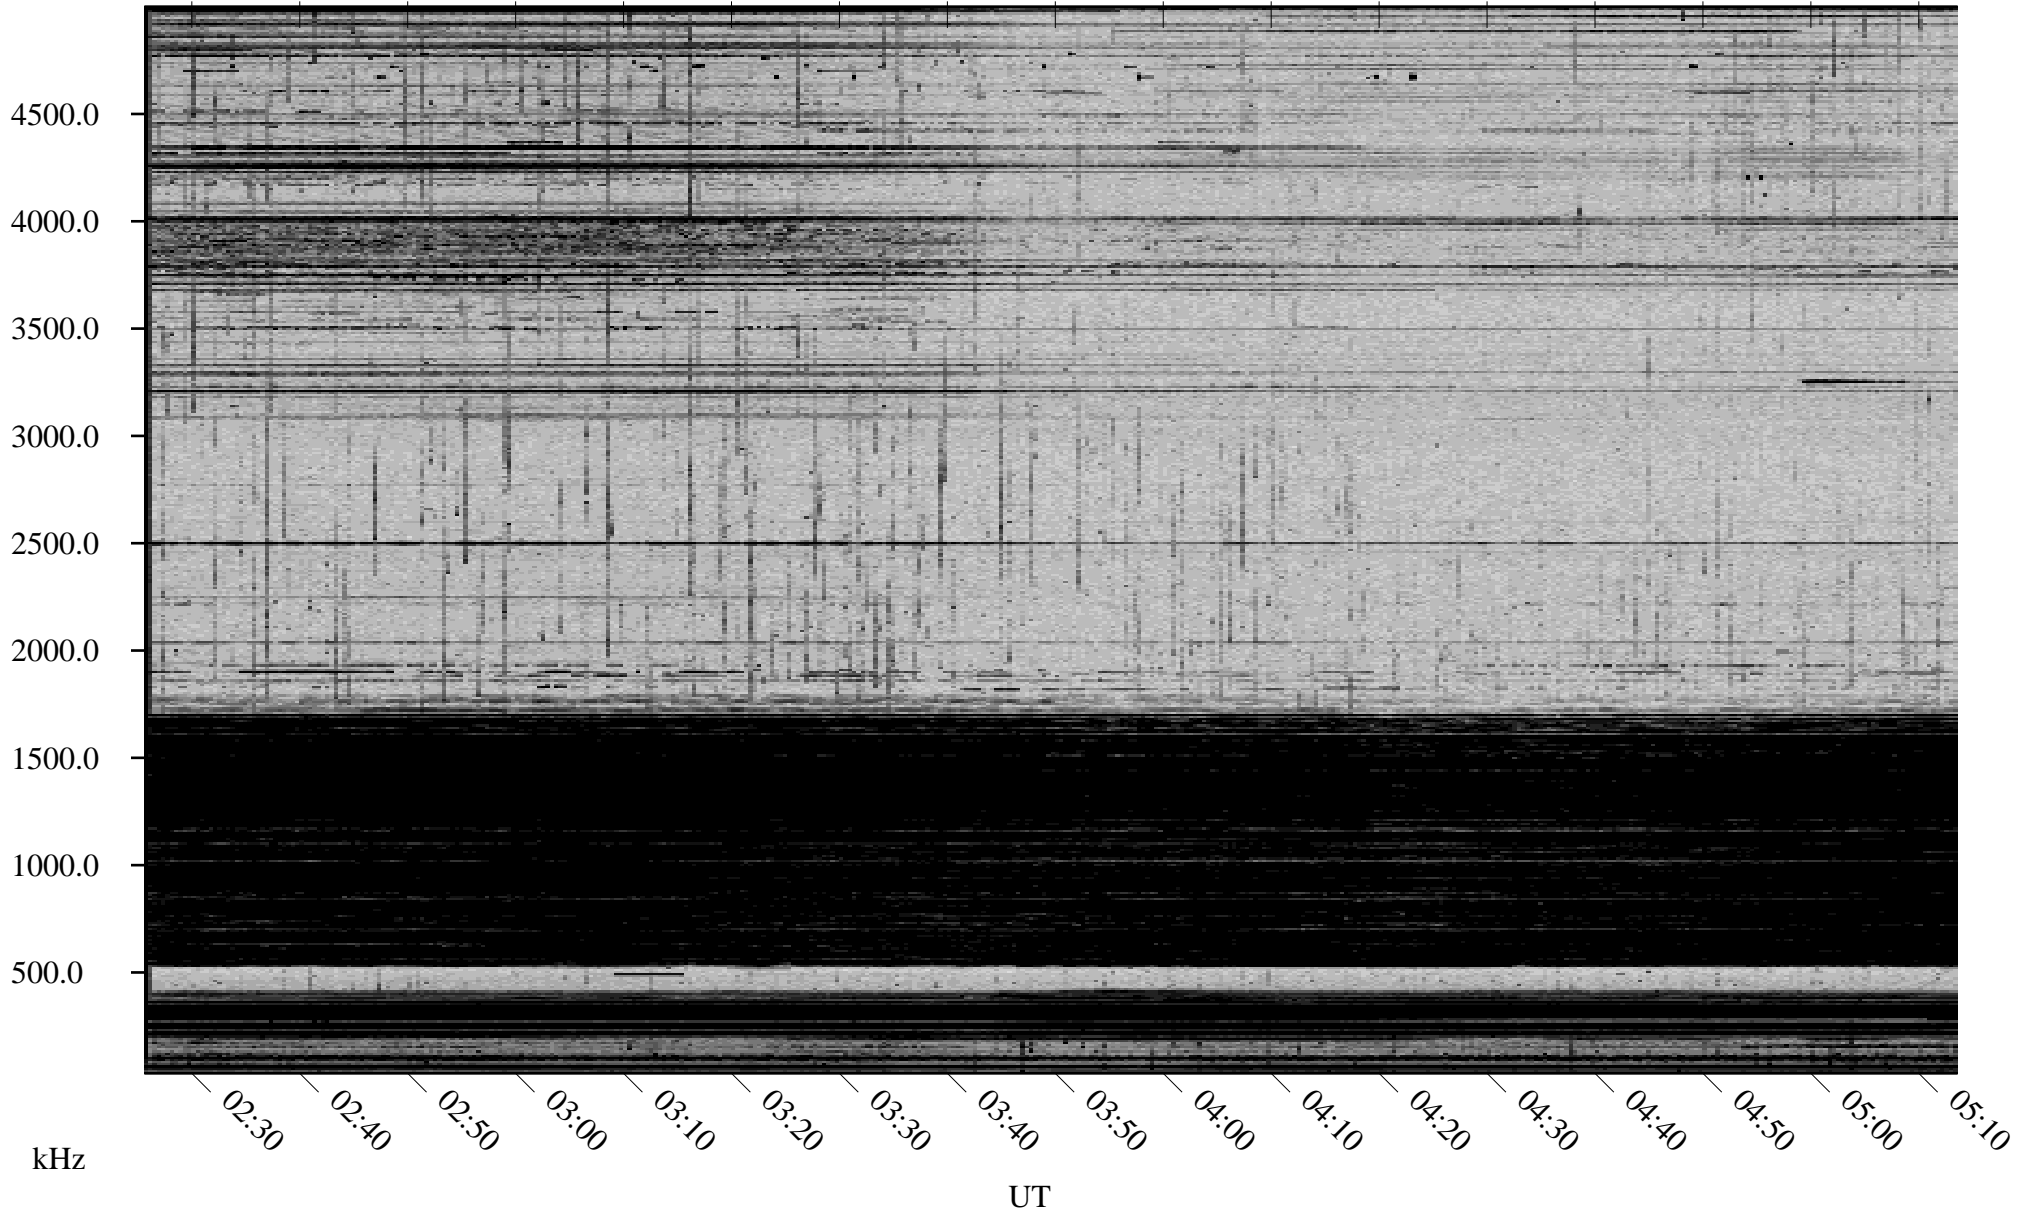

# 12/16/2001 Churchill, Manitoba

Linear Scale    Black = 161    White = 15

ch01350l.r00m max\_12

Page 1

# 12/16/2001 Churchill, Manitoba

Linear Scale    Black = 161    White = 15

ch01350l.r00m max\_12

Page 2

# 12/16/2001 Churchill, Manitoba

Linear Scale    Black = 161    White = 15

ch01350l.r00m max\_12

Page 3

# 12/16/2001 Churchill, Manitoba

Linear Scale    Black = 161    White = 15

ch01350l.r00m max\_12

Page 4