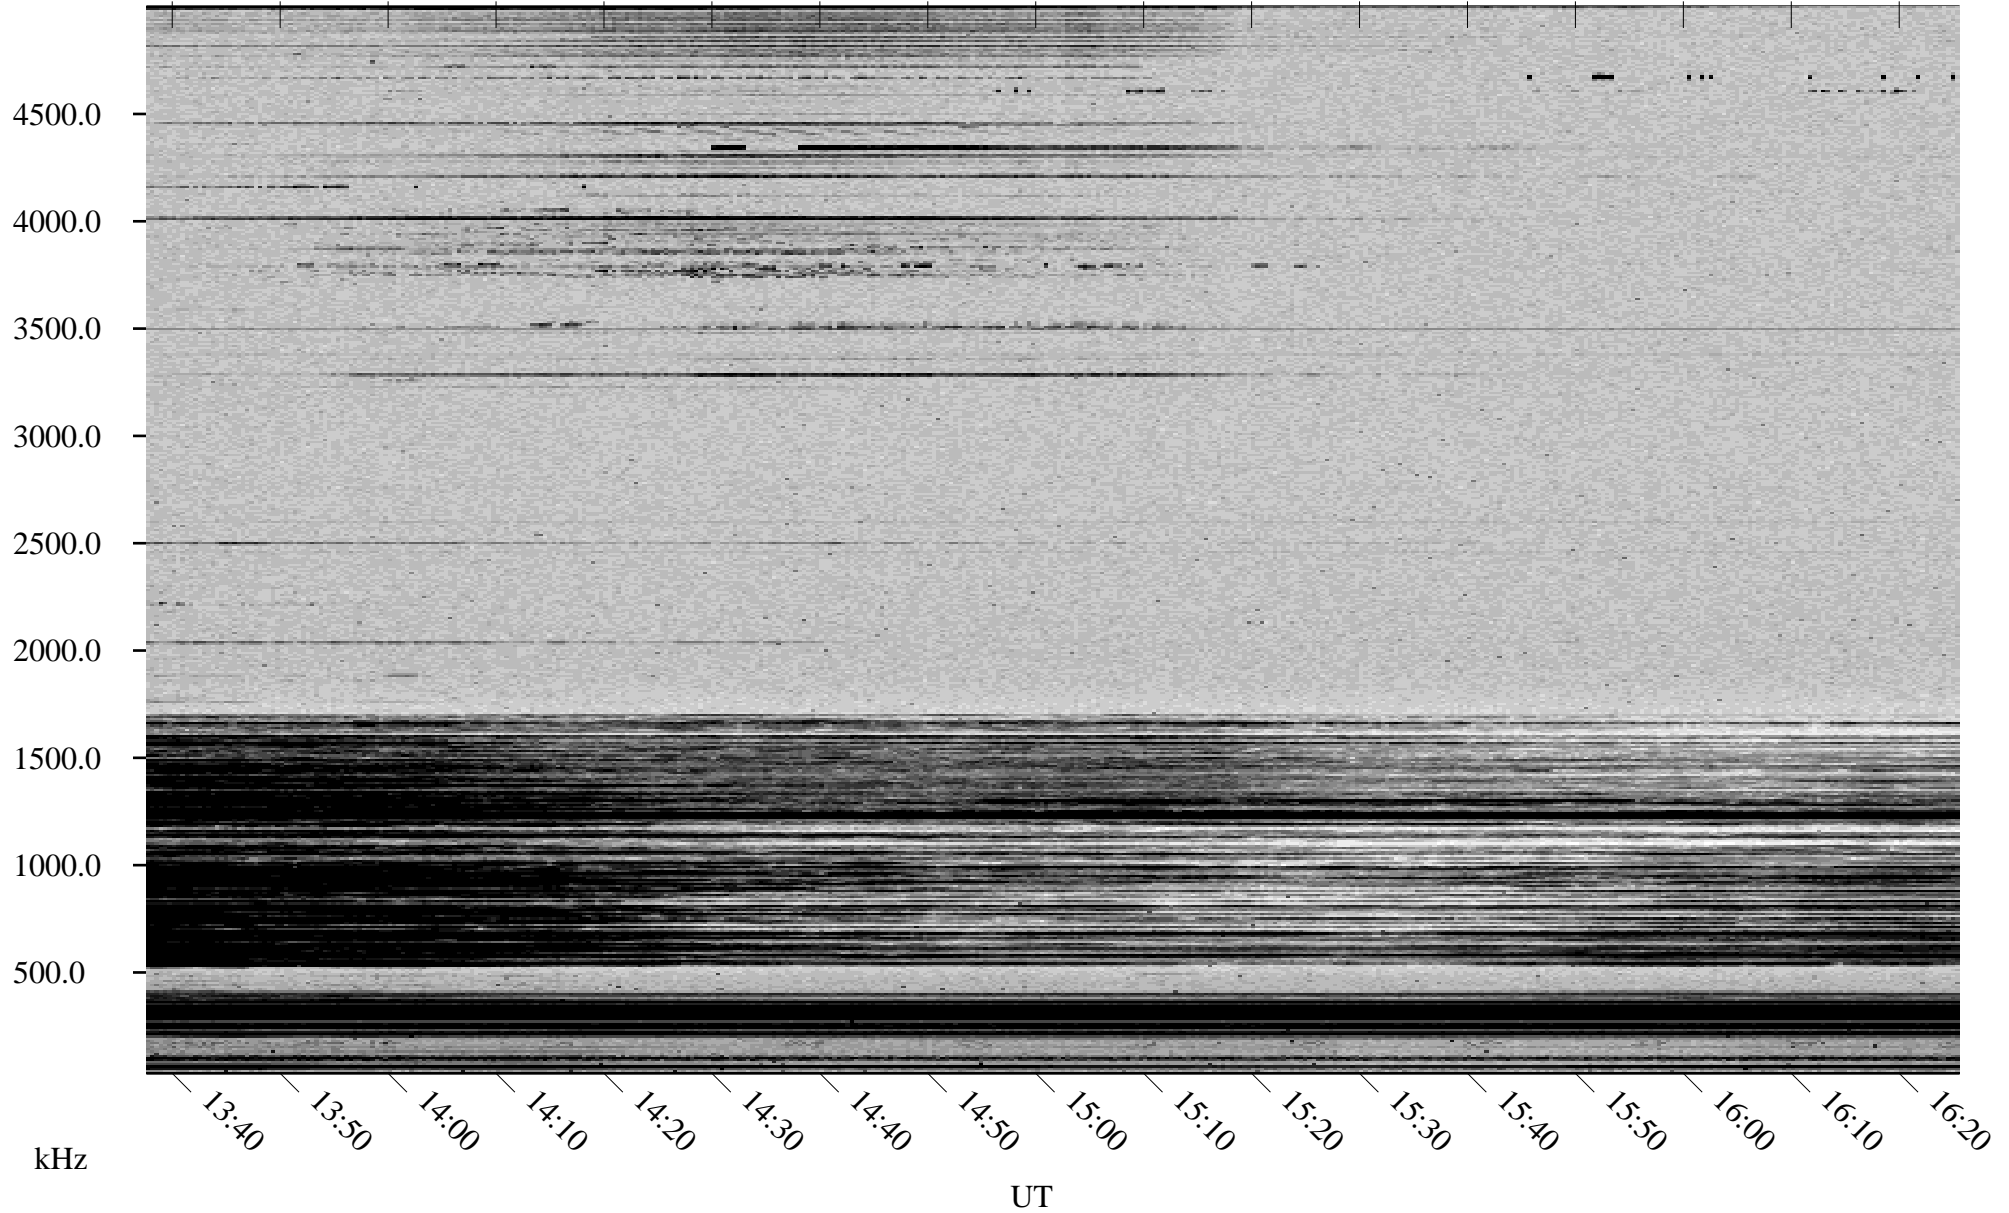

# 12/16/2001 Churchill, Manitoba

Linear Scale    Black = 161    White = 15

ch01350l.r00m max\_12

Page 4

# 12/16/2001 Churchill, Manitoba

Linear Scale    Black = 161    White = 15

ch01350l.r00m max\_12

Page 5

# 12/16/2001 Churchill, Manitoba

Linear Scale    Black = 161    White = 15

ch01350l.r00m max\_12

Page 6