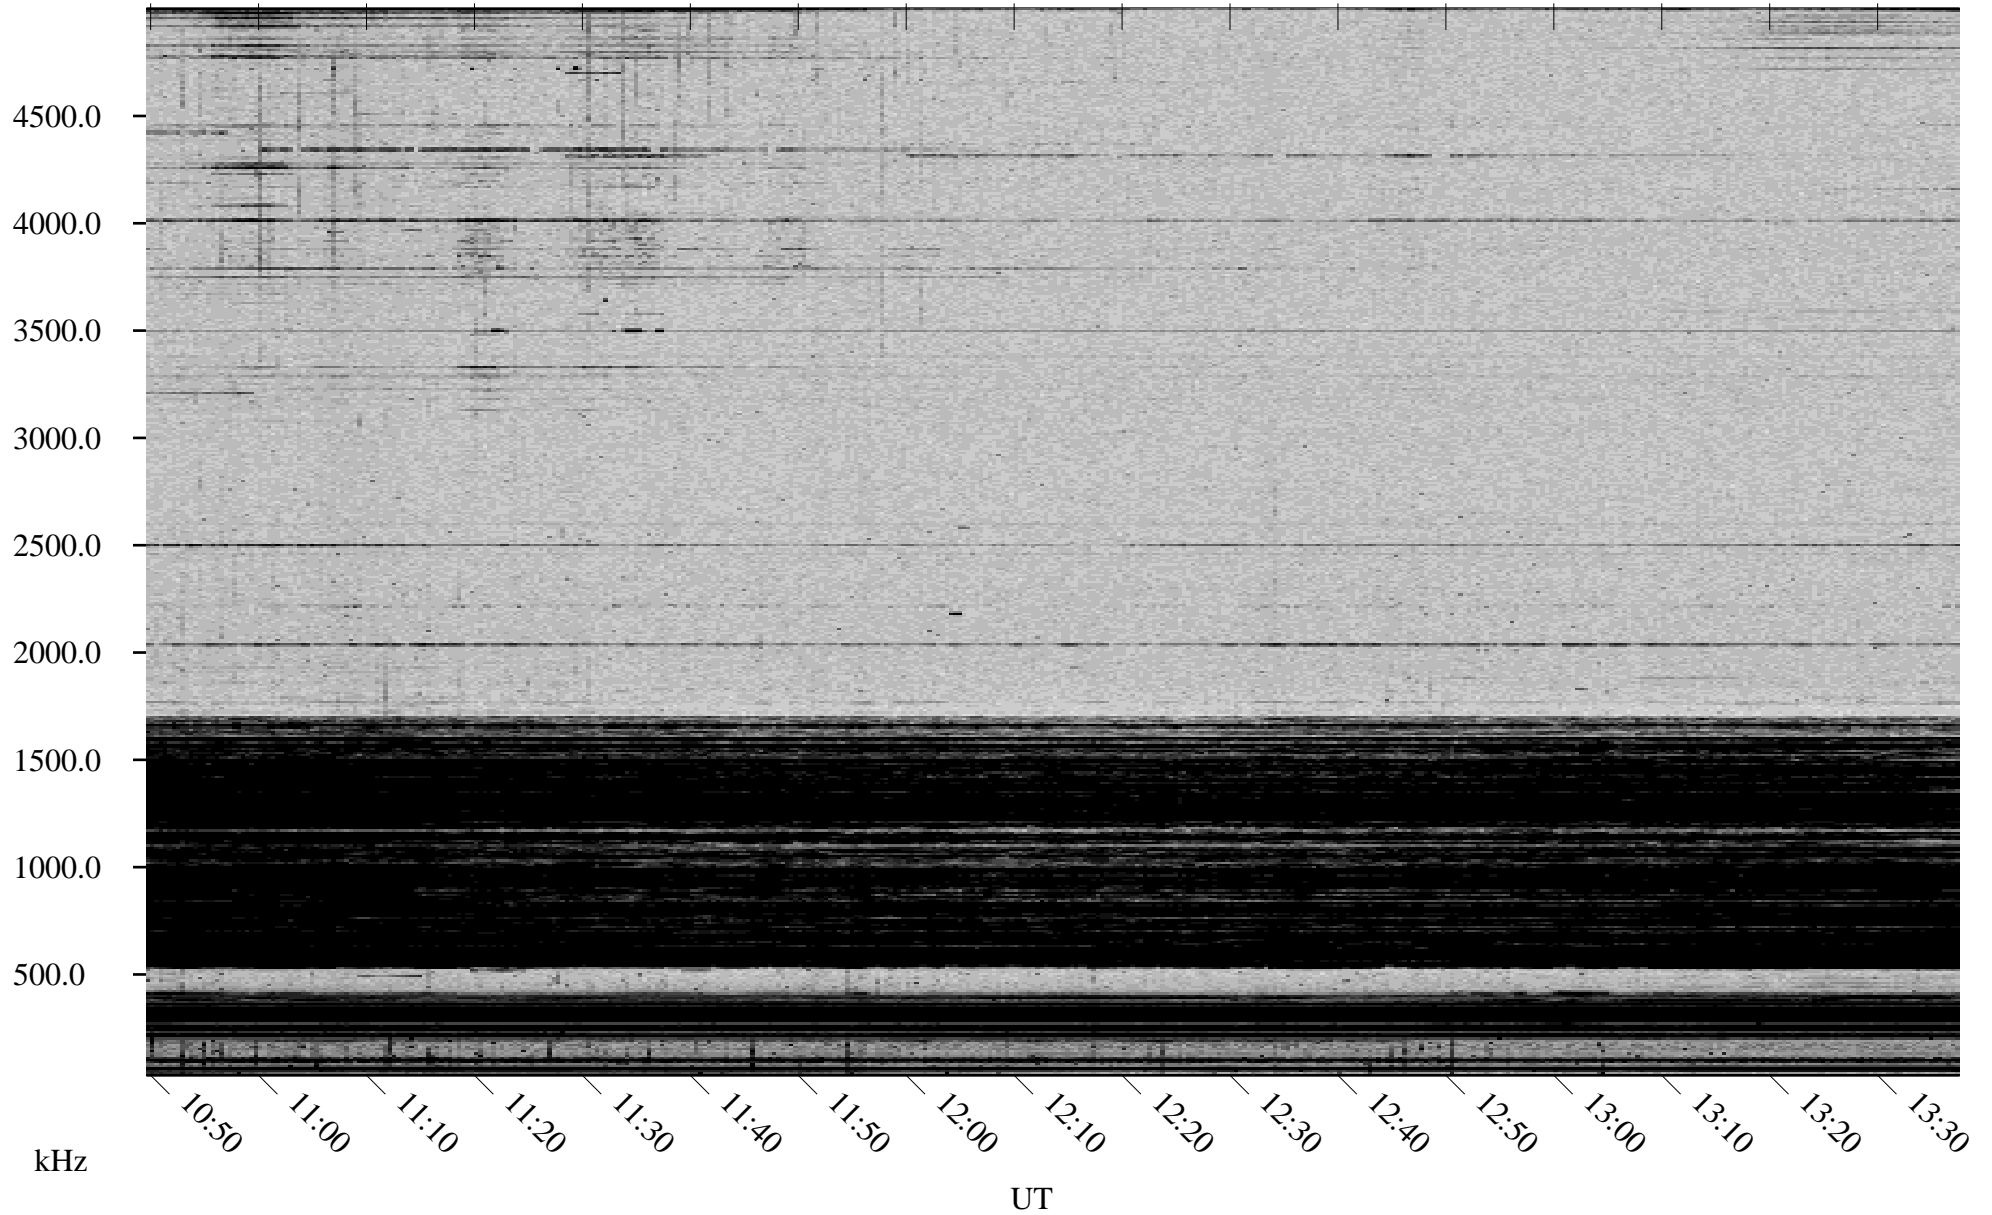

# 12/16/2001 Churchill, Manitoba

Linear Scale    Black = 161    White = 15

ch01350l.r00m max\_12

Page 2

# 12/16/2001 Churchill, Manitoba

Linear Scale    Black = 161    White = 15

ch01350l.r00m max\_12

Page 3

# 12/16/2001 Churchill, Manitoba

Linear Scale    Black = 161    White = 15

ch01350l.r00m max\_12

Page 4

# 12/16/2001 Churchill, Manitoba

Linear Scale    Black = 161    White = 15

ch01350l.r00m max\_12

Page 5