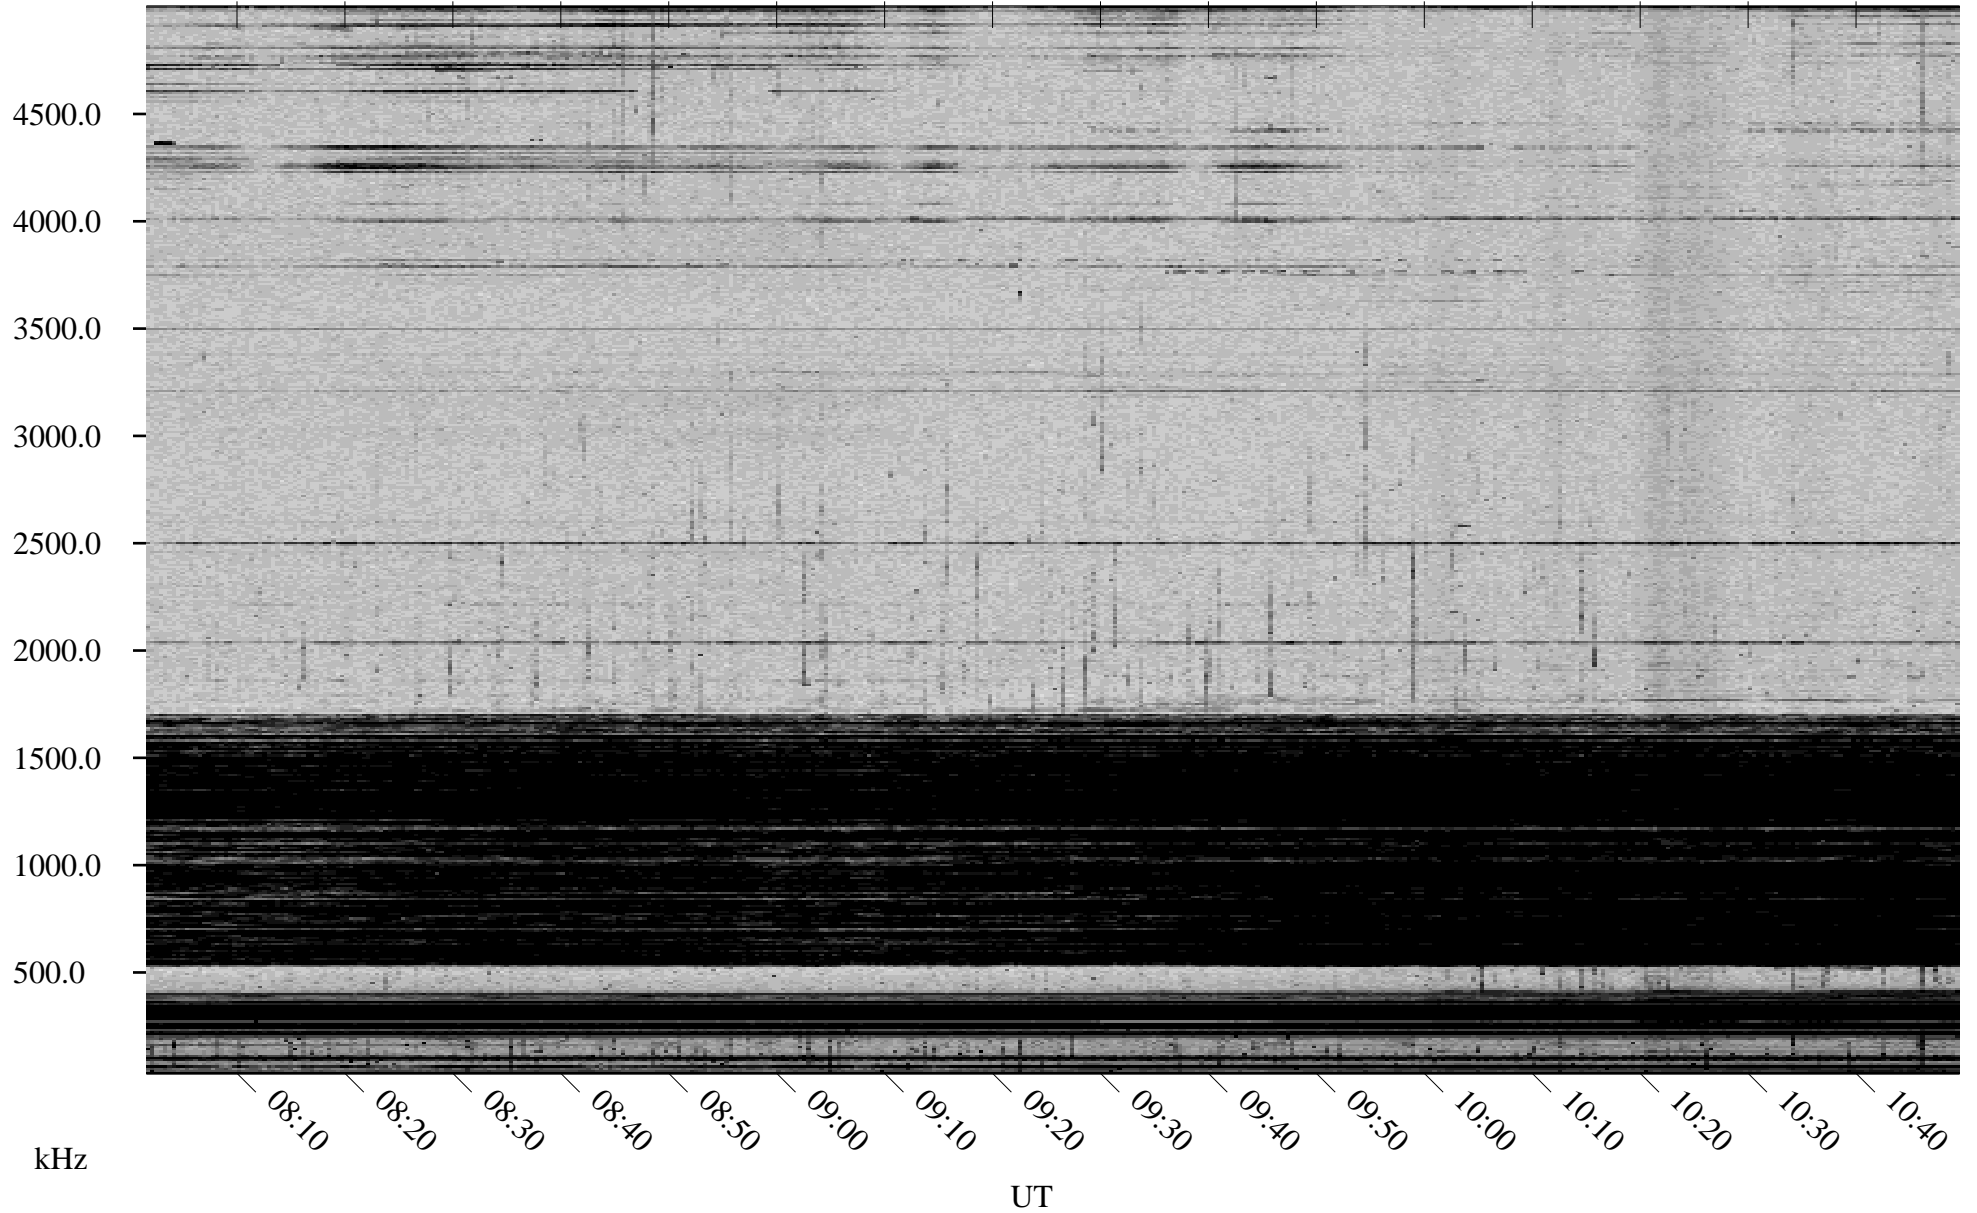

# 12/16/2001 Churchill, Manitoba

Linear Scale    Black = 161    White = 15

ch01350l.r00m max\_12

Page 1

# 12/16/2001 Churchill, Manitoba

Linear Scale    Black = 161    White = 15

ch01350l.r00m max\_12

Page 2

# 12/16/2001 Churchill, Manitoba

Linear Scale    Black = 161    White = 15

ch01350l.r00m max\_12

Page 3

# 12/16/2001 Churchill, Manitoba

Linear Scale    Black = 161    White = 15

ch01350l.r00m max\_12

Page 4