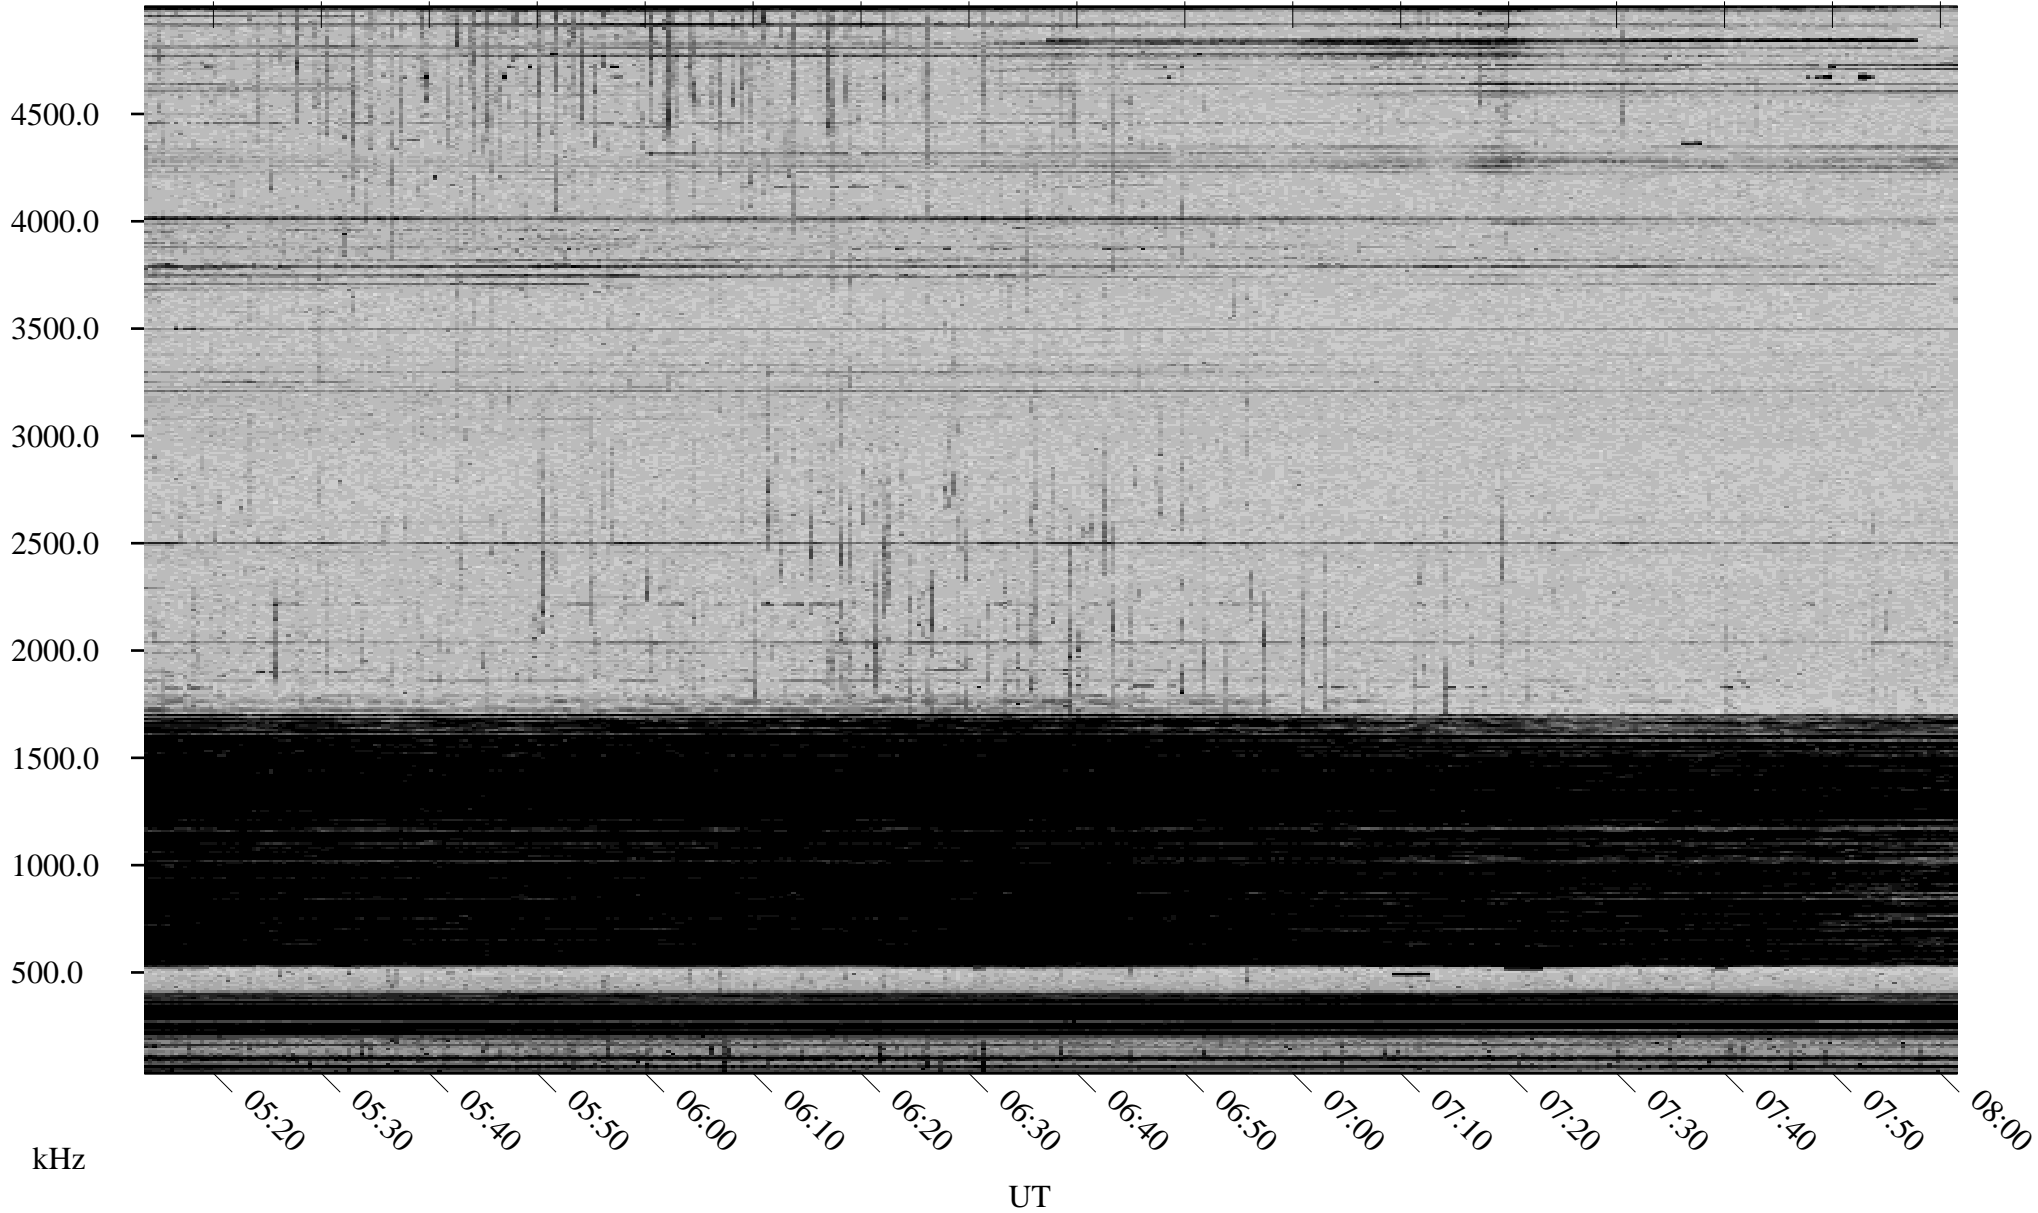

# 12/16/2001 Churchill, Manitoba

Linear Scale    Black = 161    White = 15

ch01350l.r00m max\_12

Page 1

# 12/16/2001 Churchill, Manitoba

Linear Scale    Black = 161    White = 15

ch01350l.r00m max\_12

Page 2

# 12/16/2001 Churchill, Manitoba

Linear Scale    Black = 161    White = 15

ch01350l.r00m max\_12

Page 3

# 12/16/2001 Churchill, Manitoba

Linear Scale    Black = 161    White = 15

ch01350l.r00m max\_12

Page 4