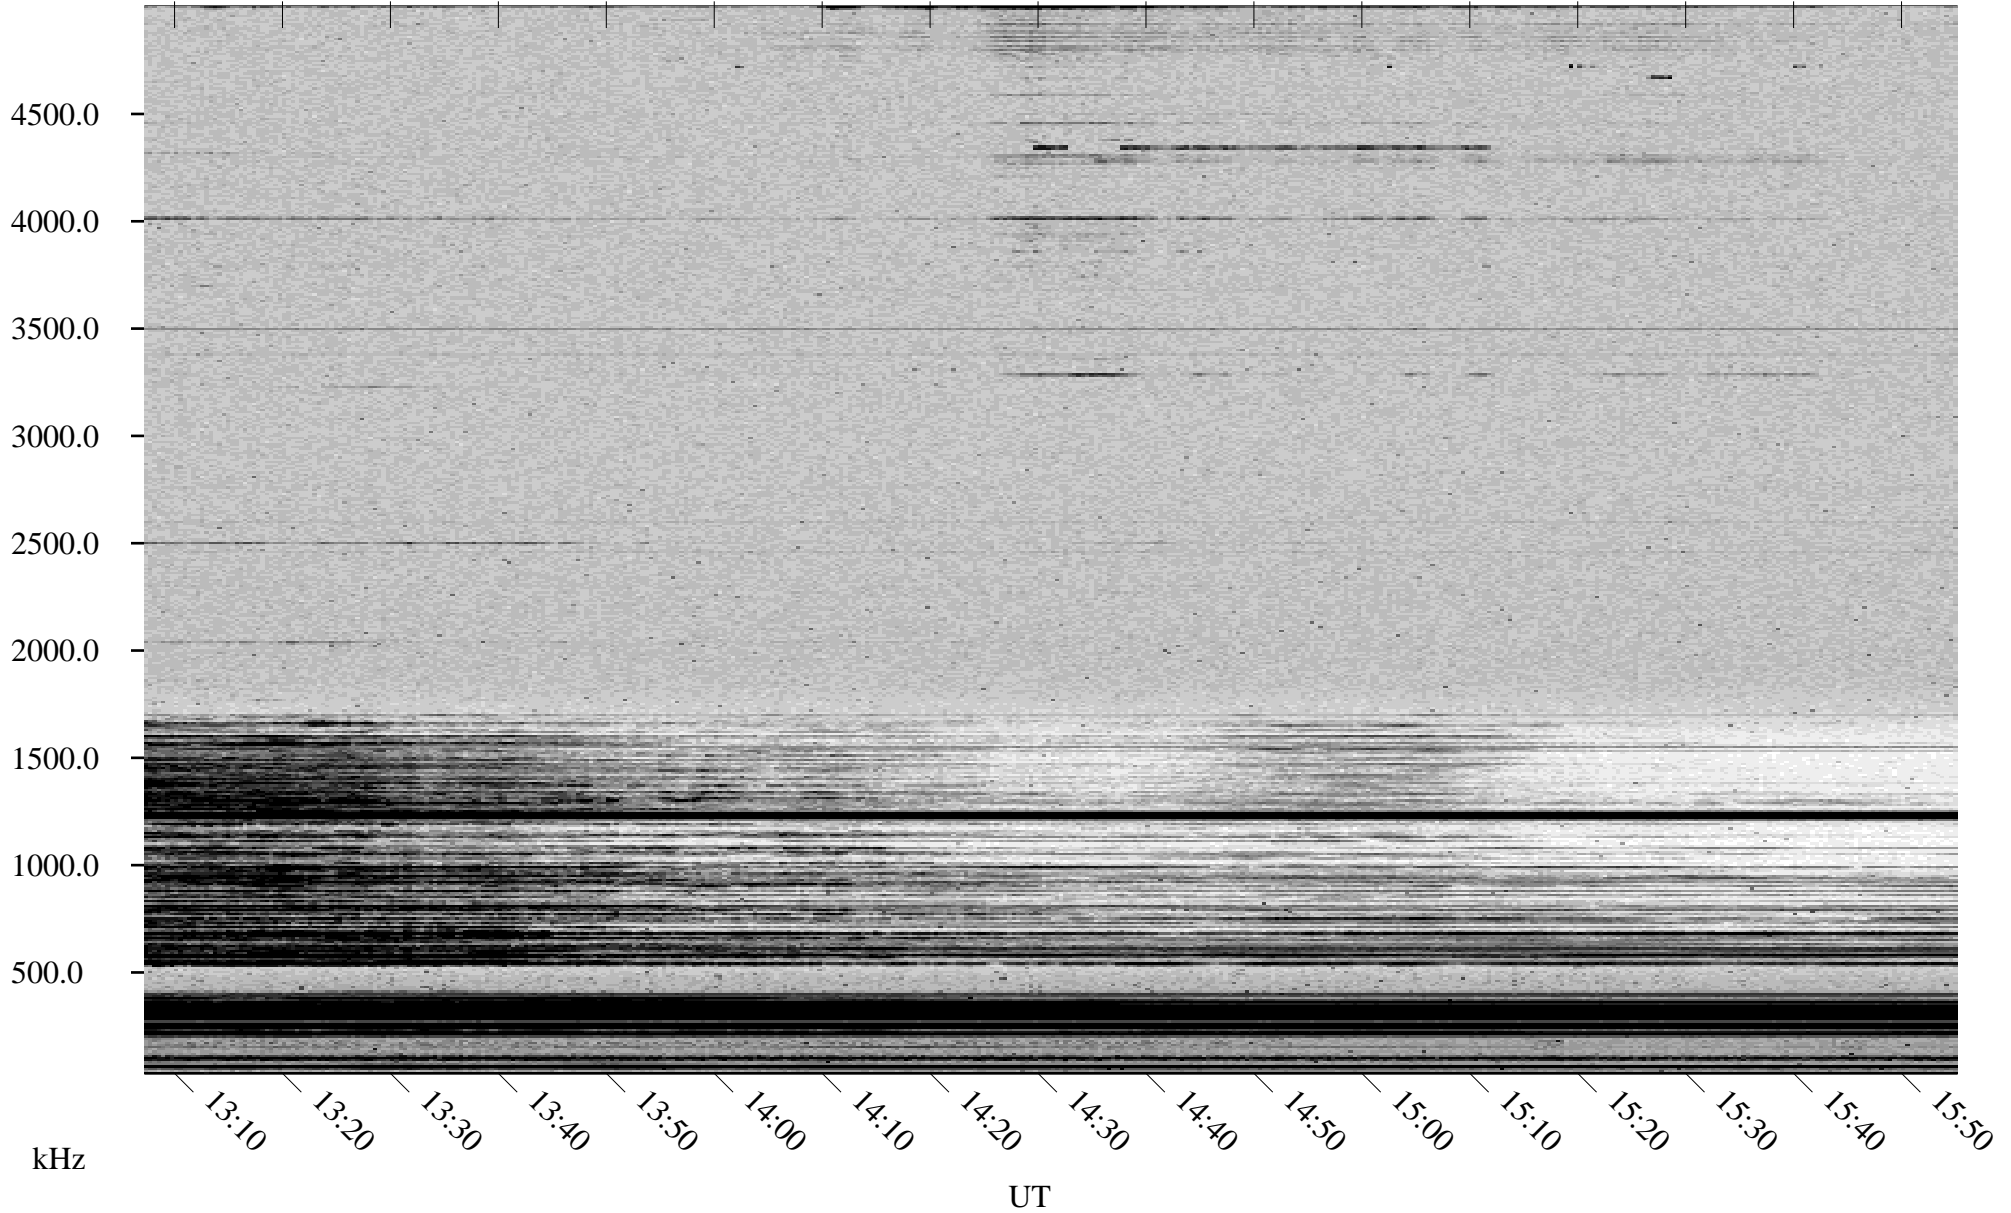

12/16/2001 Churchill, Manitoba

Linear Scale Black = 161 White = 15

ch01350l.r01m max_12

Page 1

12/16/2001 Churchill, Manitoba

Linear Scale Black = 161 White = 15

ch01350l.r01m max_12

Page 2

12/17/2001 Churchill, Manitoba

Linear Scale Black = 161 White = 15

ch01350l.r01m max_12

Page 3

12/17/2001 Churchill, Manitoba

Linear Scale Black = 161 White = 15

ch01350l.r01m max_12

Page 4

12/17/2001 Churchill, Manitoba

Linear Scale Black = 161 White = 15

ch01350l.r01m max_12

Page 5

12/17/2001 Churchill, Manitoba

Linear Scale Black = 161 White = 15

ch01350l.r01m max_12

Page 6

12/17/2001 Churchill, Manitoba

Linear Scale Black = 161 White = 15

ch01350l.r01m max_12

Page 7

12/17/2001 Churchill, Manitoba

Linear Scale Black = 161 White = 15

ch01350l.r01m max_12