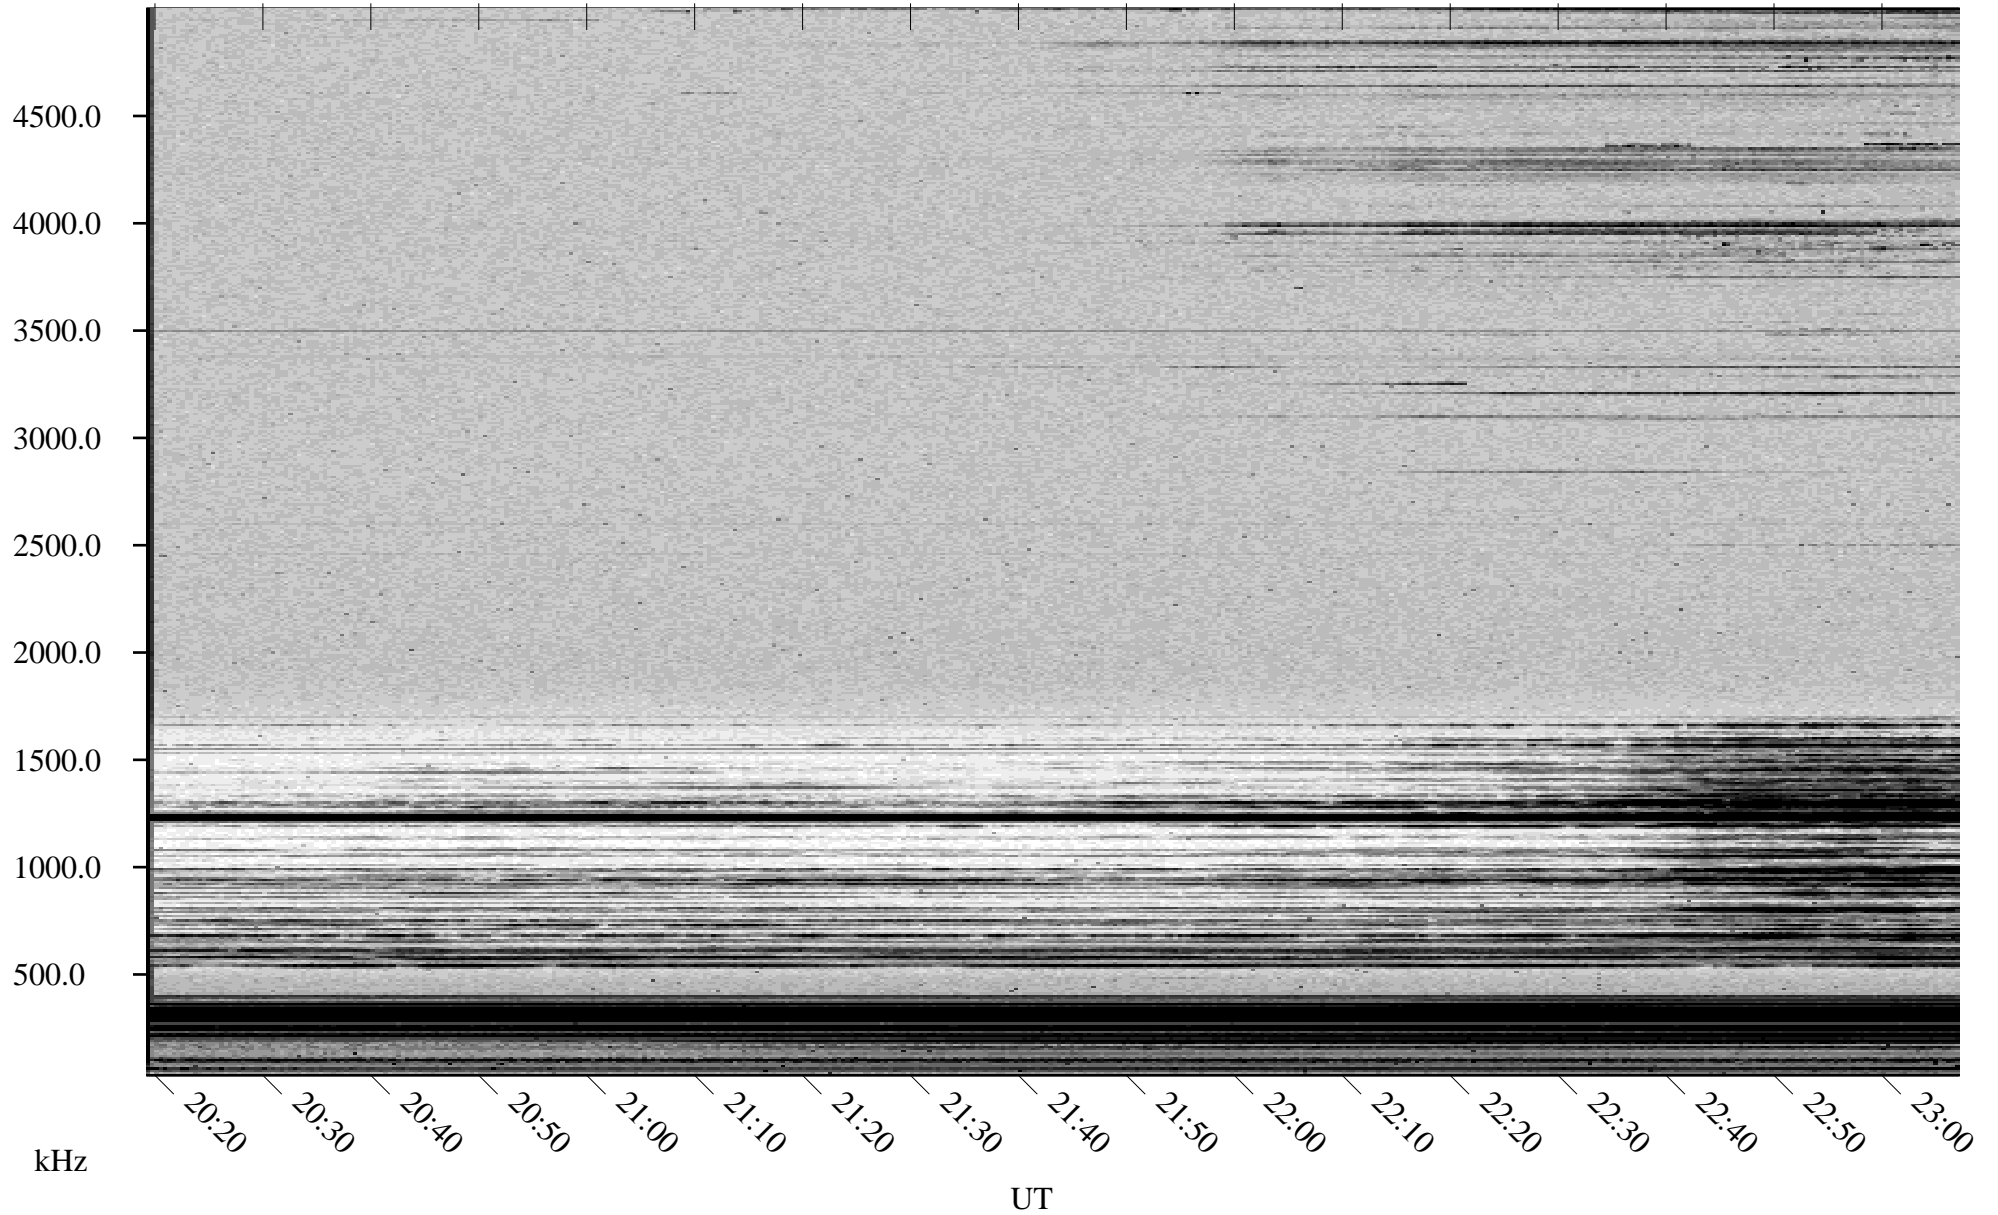

12/16/2001 Churchill, Manitoba

Linear Scale Black = 161 White = 15

ch01350l.r01m max_12

Page 1

12/16/2001 Churchill, Manitoba

Linear Scale Black = 161 White = 15

ch01350l.r01m max_12

Page 2

12/17/2001 Churchill, Manitoba

Linear Scale Black = 161 White = 15

ch01350l.r01m max_12

Page 3

12/17/2001 Churchill, Manitoba

Linear Scale Black = 161 White = 15

ch01350l.r01m max_12

Page 4

12/17/2001 Churchill, Manitoba

Linear Scale Black = 161 White = 15

ch01350l.r01m max_12

Page 5

12/17/2001 Churchill, Manitoba

Linear Scale Black = 161 White = 15

ch01350l.r01m max_12

Page 6

12/17/2001 Churchill, Manitoba

Linear Scale Black = 161 White = 15

ch01350l.r01m max_12

Page 7

12/17/2001 Churchill, Manitoba

Linear Scale Black = 161 White = 15

ch01350l.r01m max_12