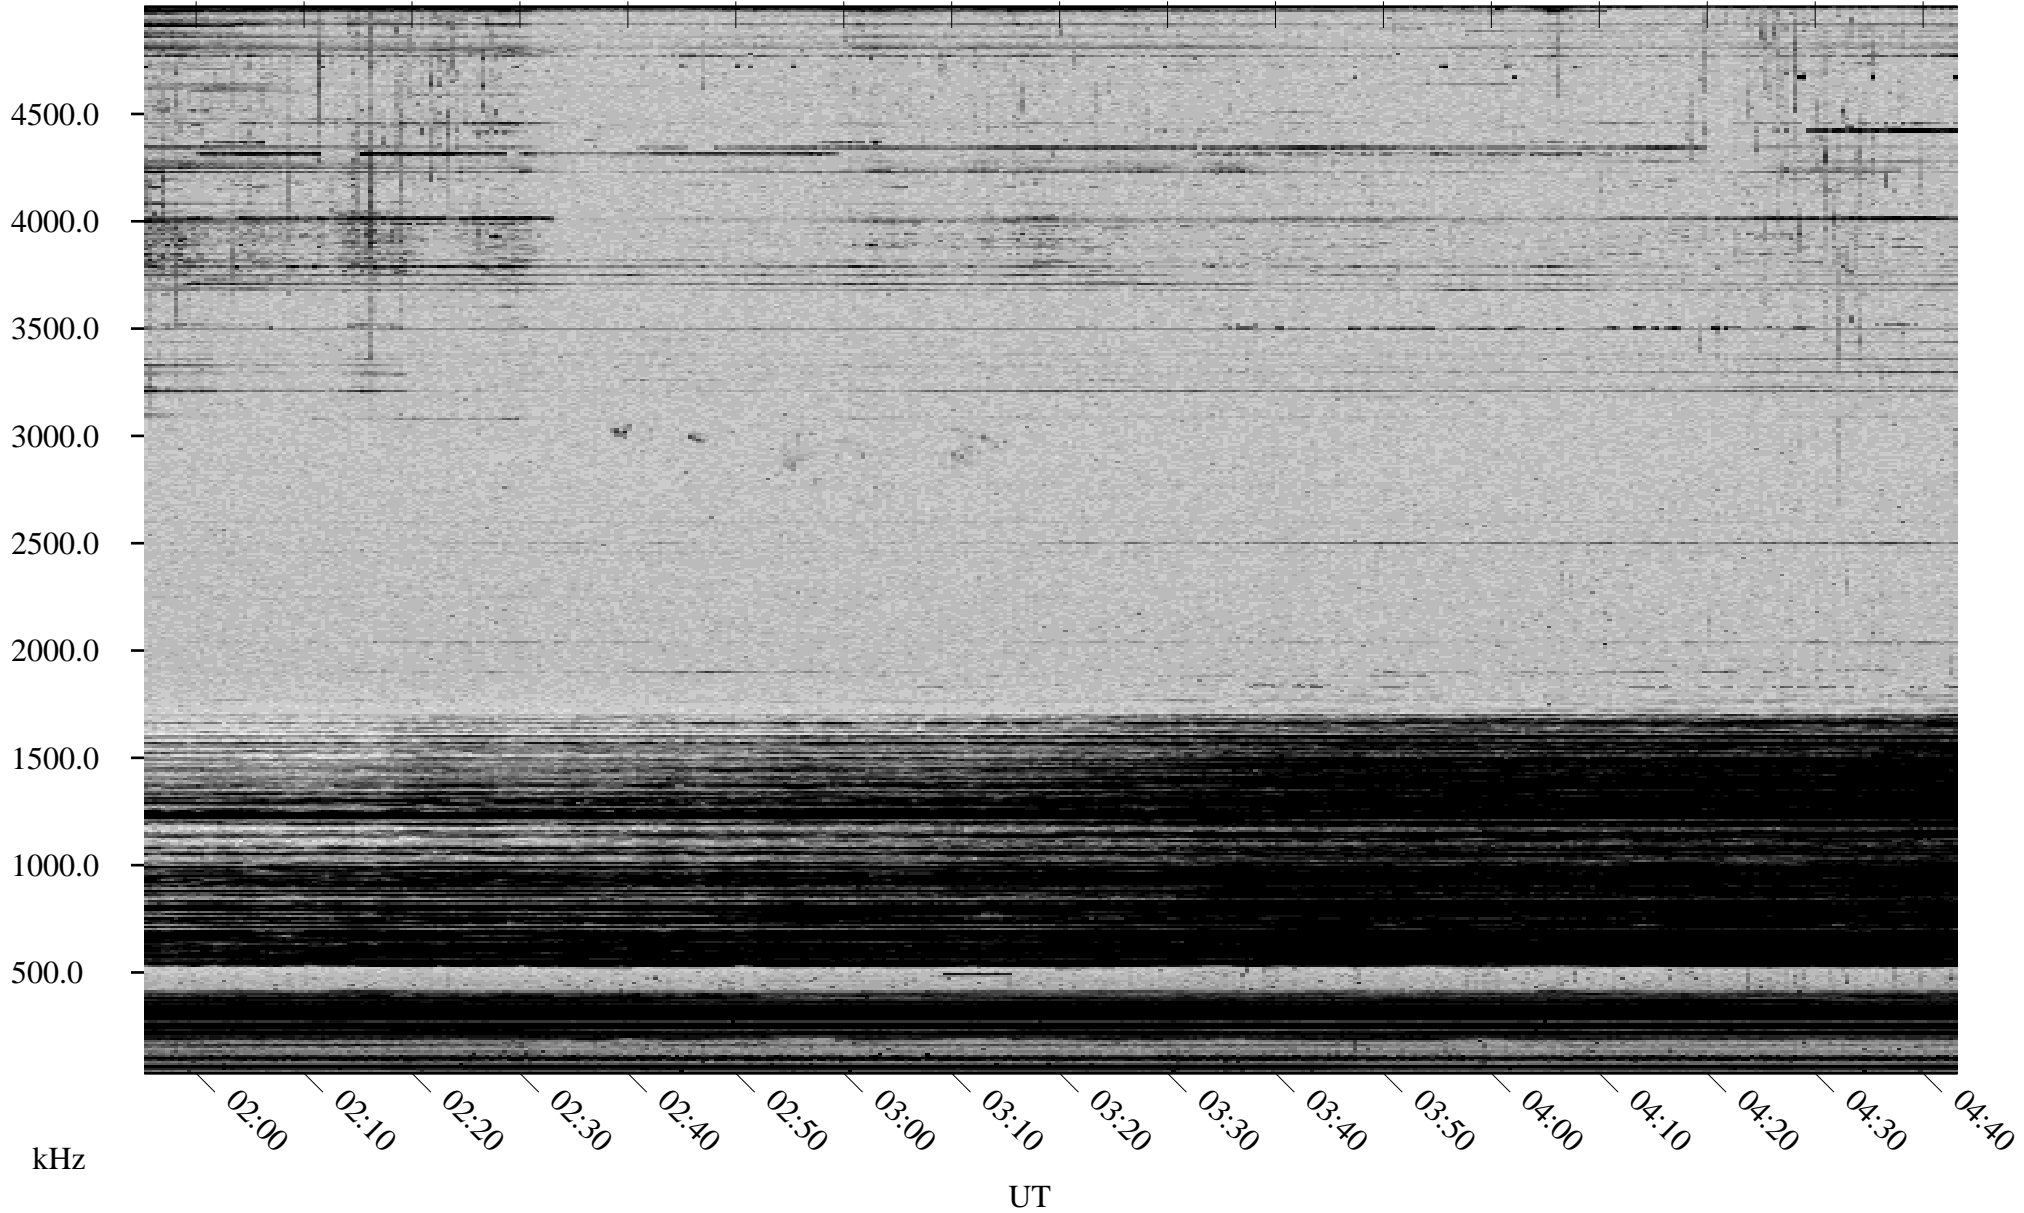

12/16/2001 Churchill, Manitoba

Linear Scale Black = 161 White = 15

ch01350l.r01m max_12

Page 1

12/16/2001 Churchill, Manitoba

Linear Scale Black = 161 White = 15

ch01350l.r01m max_12

Page 2

12/17/2001 Churchill, Manitoba

Linear Scale Black = 161 White = 15

ch01350l.r01m max_12

Page 3

12/17/2001 Churchill, Manitoba

Linear Scale Black = 161 White = 15

ch01350l.r01m max_12

Page 4

12/17/2001 Churchill, Manitoba

Linear Scale Black = 161 White = 15

ch01350l.r01m max_12

Page 5

12/17/2001 Churchill, Manitoba

Linear Scale Black = 161 White = 15

ch01350l.r01m max_12

Page 6

12/17/2001 Churchill, Manitoba

Linear Scale Black = 161 White = 15

ch01350l.r01m max_12

Page 7

12/17/2001 Churchill, Manitoba

Linear Scale Black = 161 White = 15

ch01350l.r01m max_12