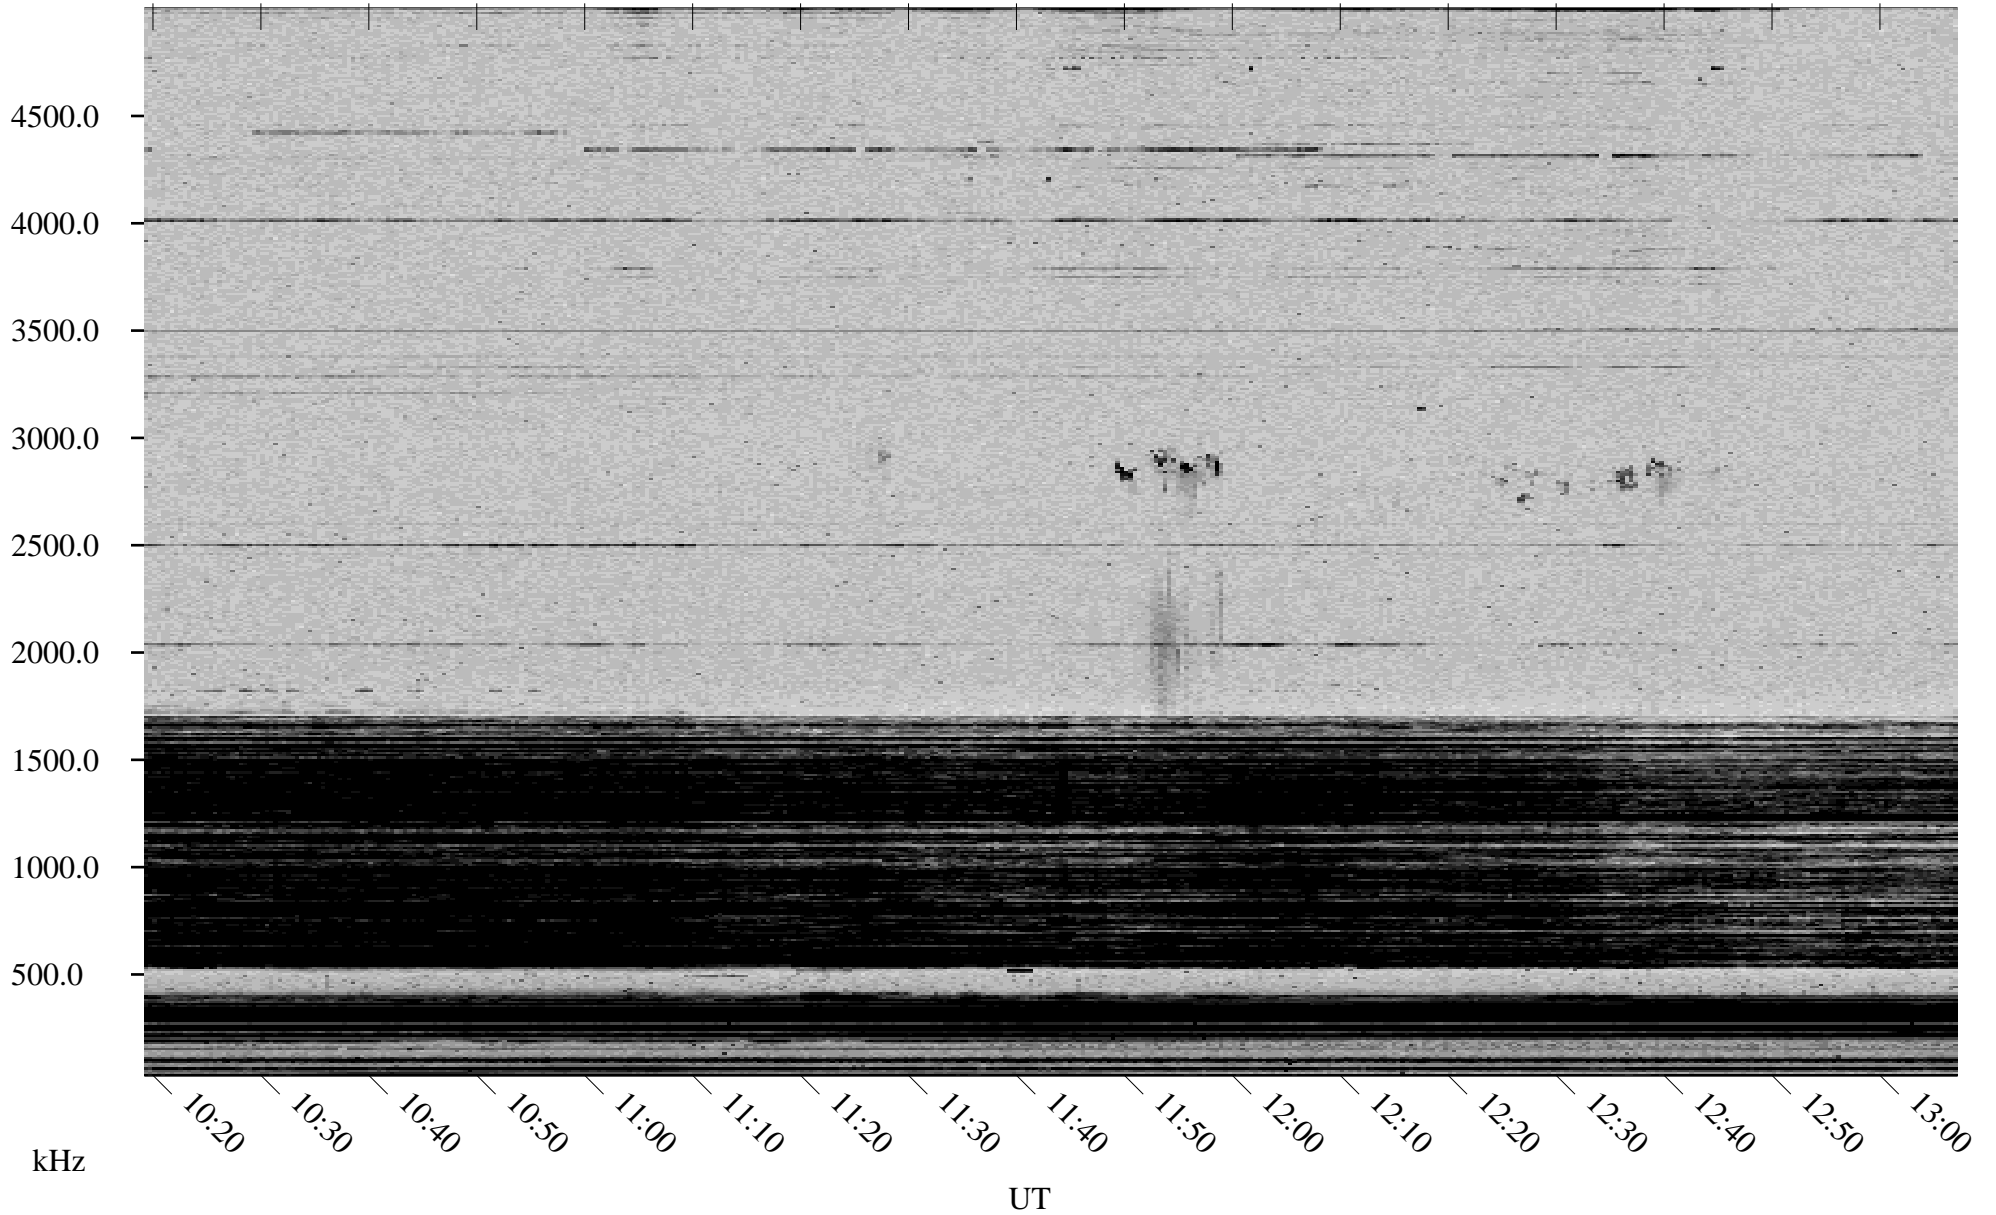

12/16/2001 Churchill, Manitoba

Linear Scale Black = 161 White = 15

ch01350l.r01m max_12

Page 1

12/16/2001 Churchill, Manitoba

Linear Scale Black = 161 White = 15

ch01350l.r01m max_12

Page 2

12/17/2001 Churchill, Manitoba

Linear Scale Black = 161 White = 15

ch01350l.r01m max_12

Page 3

12/17/2001 Churchill, Manitoba

Linear Scale Black = 161 White = 15

ch01350l.r01m max_12

Page 4

12/17/2001 Churchill, Manitoba

Linear Scale Black = 161 White = 15

ch01350l.r01m max_12

Page 5

12/17/2001 Churchill, Manitoba

Linear Scale Black = 161 White = 15

ch01350l.r01m max_12

Page 6

12/17/2001 Churchill, Manitoba

Linear Scale Black = 161 White = 15

ch01350l.r01m max_12

Page 7

12/17/2001 Churchill, Manitoba

Linear Scale Black = 161 White = 15

ch01350l.r01m max_12