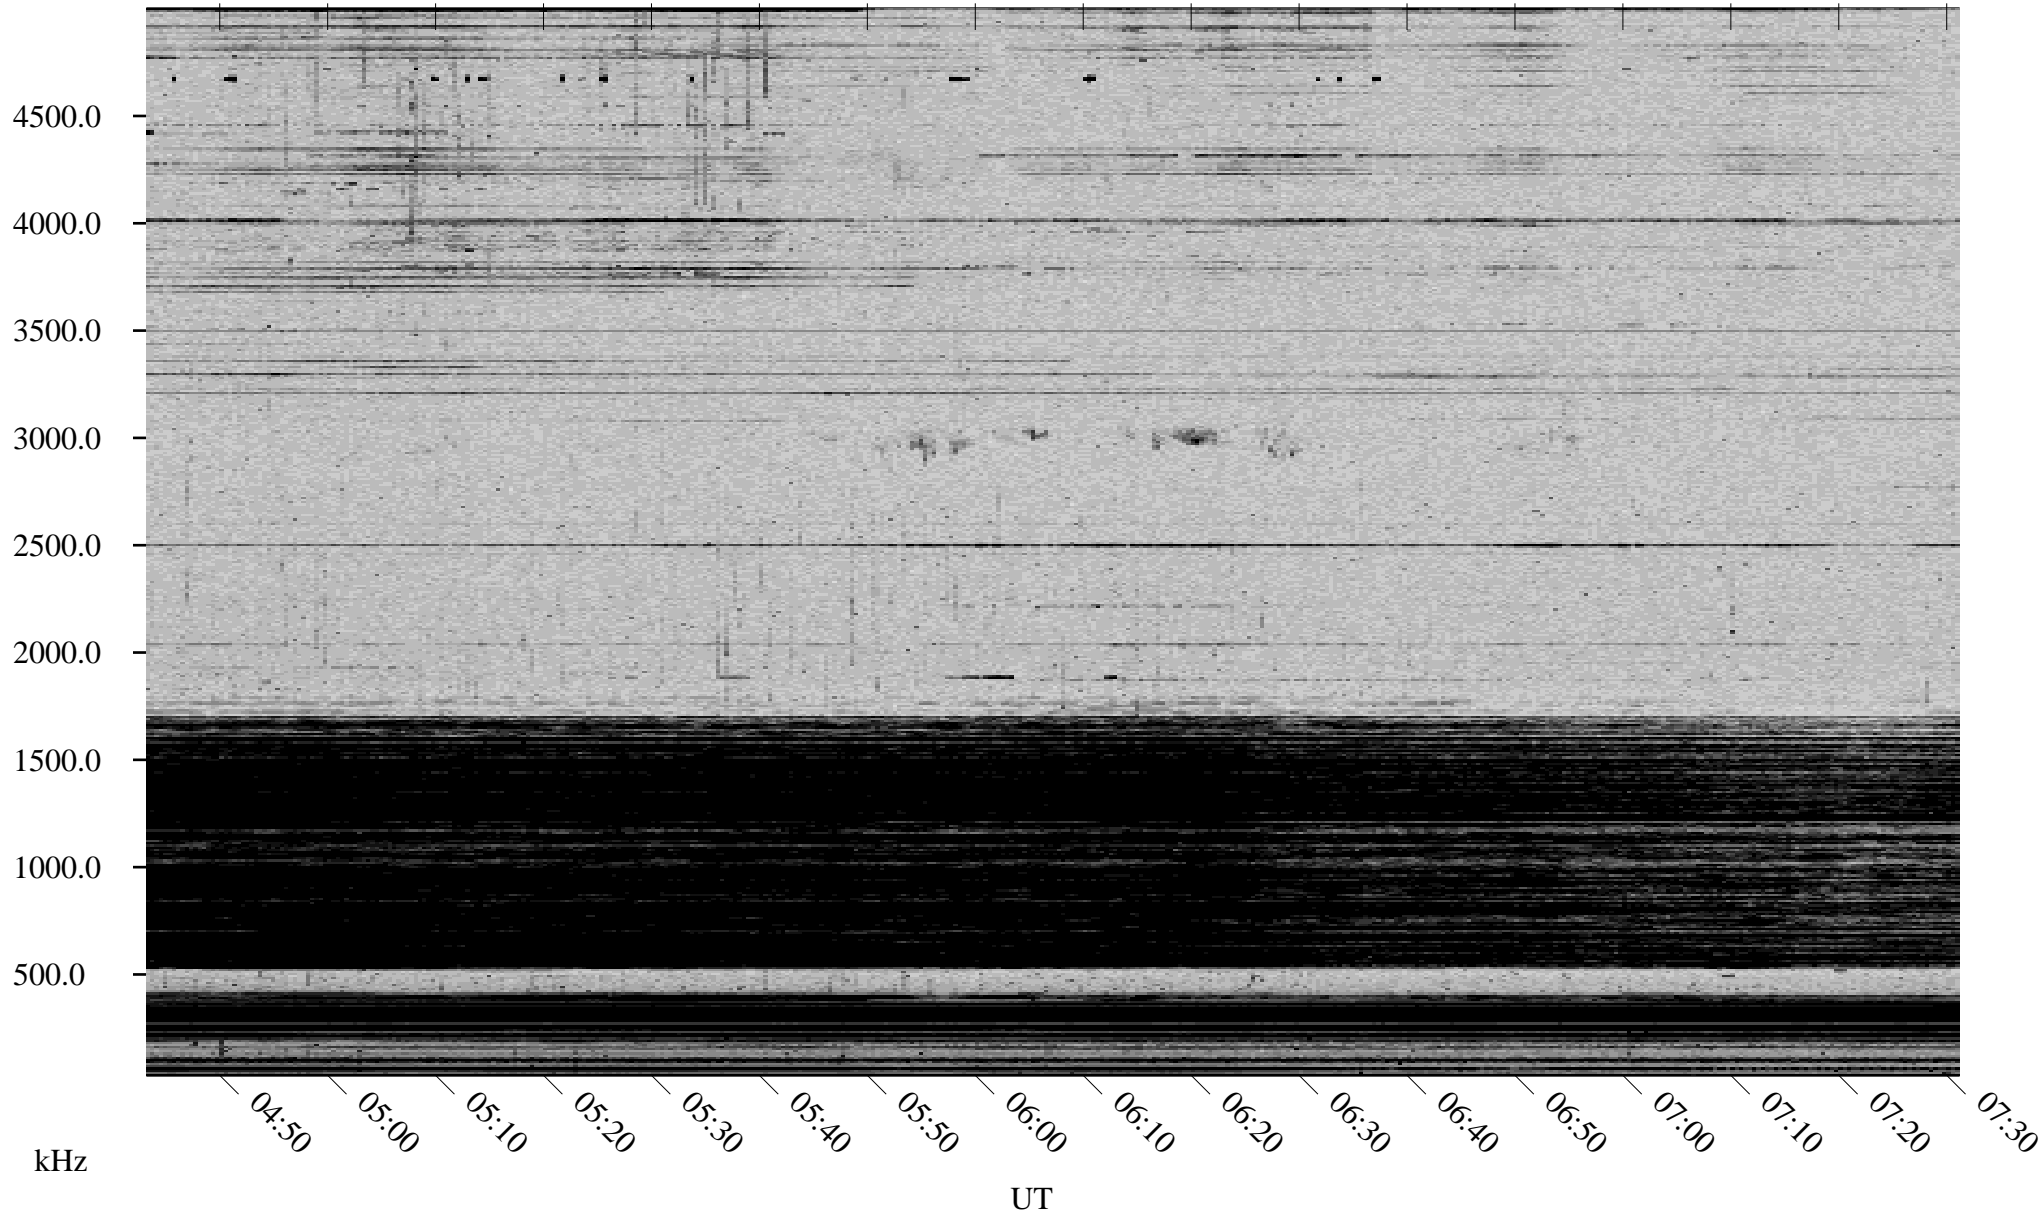

12/16/2001 Churchill, Manitoba

Linear Scale Black = 161 White = 15

ch01350l.r01m max_12

Page 1

12/16/2001 Churchill, Manitoba

Linear Scale Black = 161 White = 15

ch01350l.r01m max_12

Page 2

12/17/2001 Churchill, Manitoba

Linear Scale Black = 161 White = 15

ch01350l.r01m max_12

Page 3

12/17/2001 Churchill, Manitoba

Linear Scale Black = 161 White = 15

ch01350l.r01m max_12

Page 4

12/17/2001 Churchill, Manitoba

Linear Scale Black = 161 White = 15

ch01350l.r01m max_12

Page 5

12/17/2001 Churchill, Manitoba

Linear Scale Black = 161 White = 15

ch01350l.r01m max_12

Page 6

12/17/2001 Churchill, Manitoba

Linear Scale Black = 161 White = 15

ch01350l.r01m max_12

Page 7

12/17/2001 Churchill, Manitoba

Linear Scale Black = 161 White = 15

ch01350l.r01m max_12