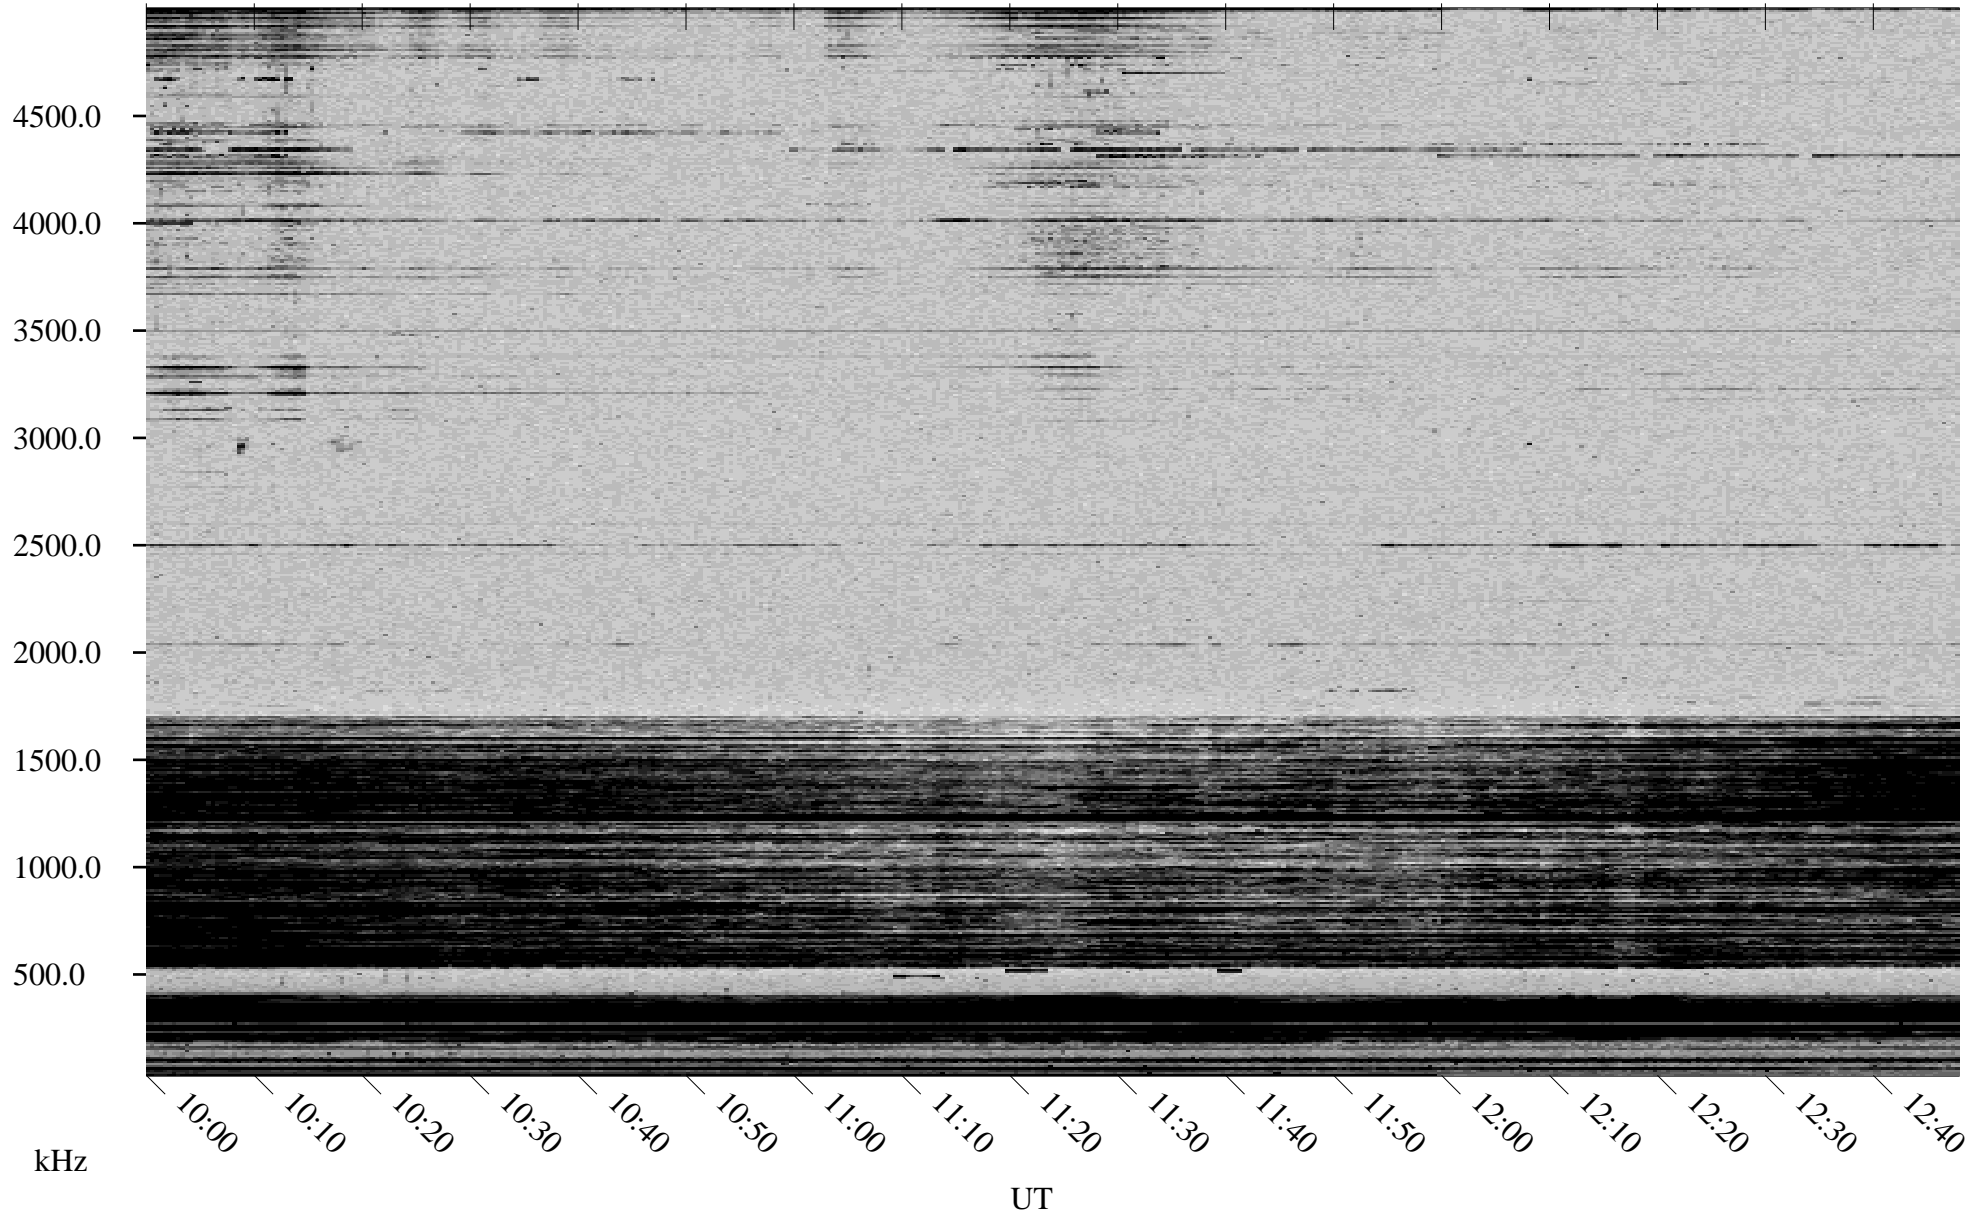

# 12/18/2001 Churchill, Manitoba

Linear Scale    Black = 161    White = 15

ch01351l.r00m max\_12

Page 5

# 12/18/2001 Churchill, Manitoba

Linear Scale    Black = 161    White = 15

ch01351l.r00m max\_12

Page 6

# 12/18/2001 Churchill, Manitoba

Linear Scale    Black = 161    White = 15

ch01351l.r00m max\_12

Page 7

# 12/18/2001 Churchill, Manitoba

Linear Scale    Black = 161    White = 15

ch01351l.r00m max\_12