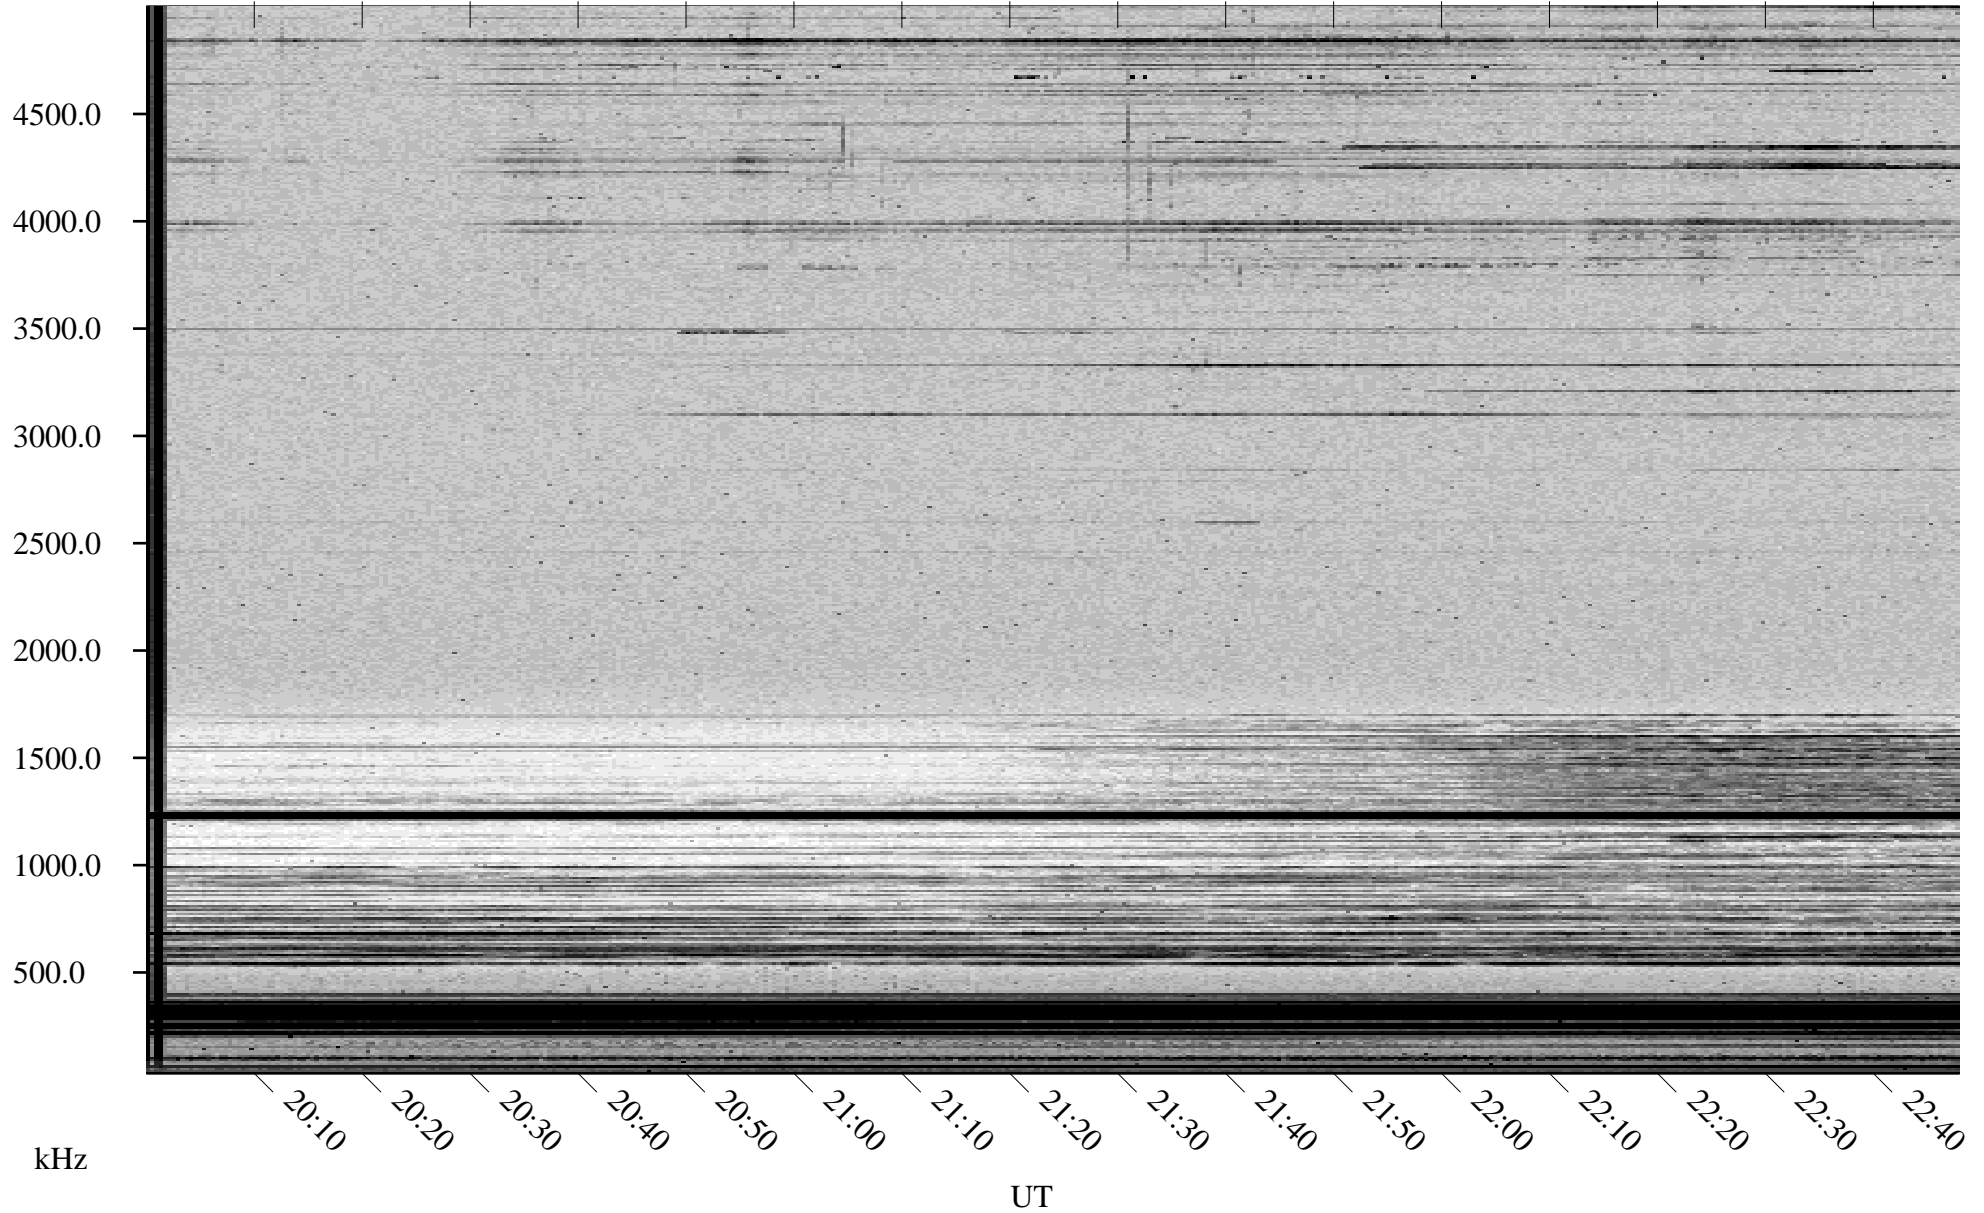

# 12/17/2001 Churchill, Manitoba

Linear Scale    Black = 161    White = 15

ch01351l.r00m max\_12

Page 1

# 12/17/2001 Churchill, Manitoba

Linear Scale    Black = 161    White = 15

ch01351l.r00m max\_12

Page 2

# 12/18/2001 Churchill, Manitoba

Linear Scale    Black = 161    White = 15

ch01351l.r00m max\_12

Page 3

# 12/18/2001 Churchill, Manitoba

Linear Scale    Black = 161    White = 15

ch01351l.r00m max\_12

Page 4