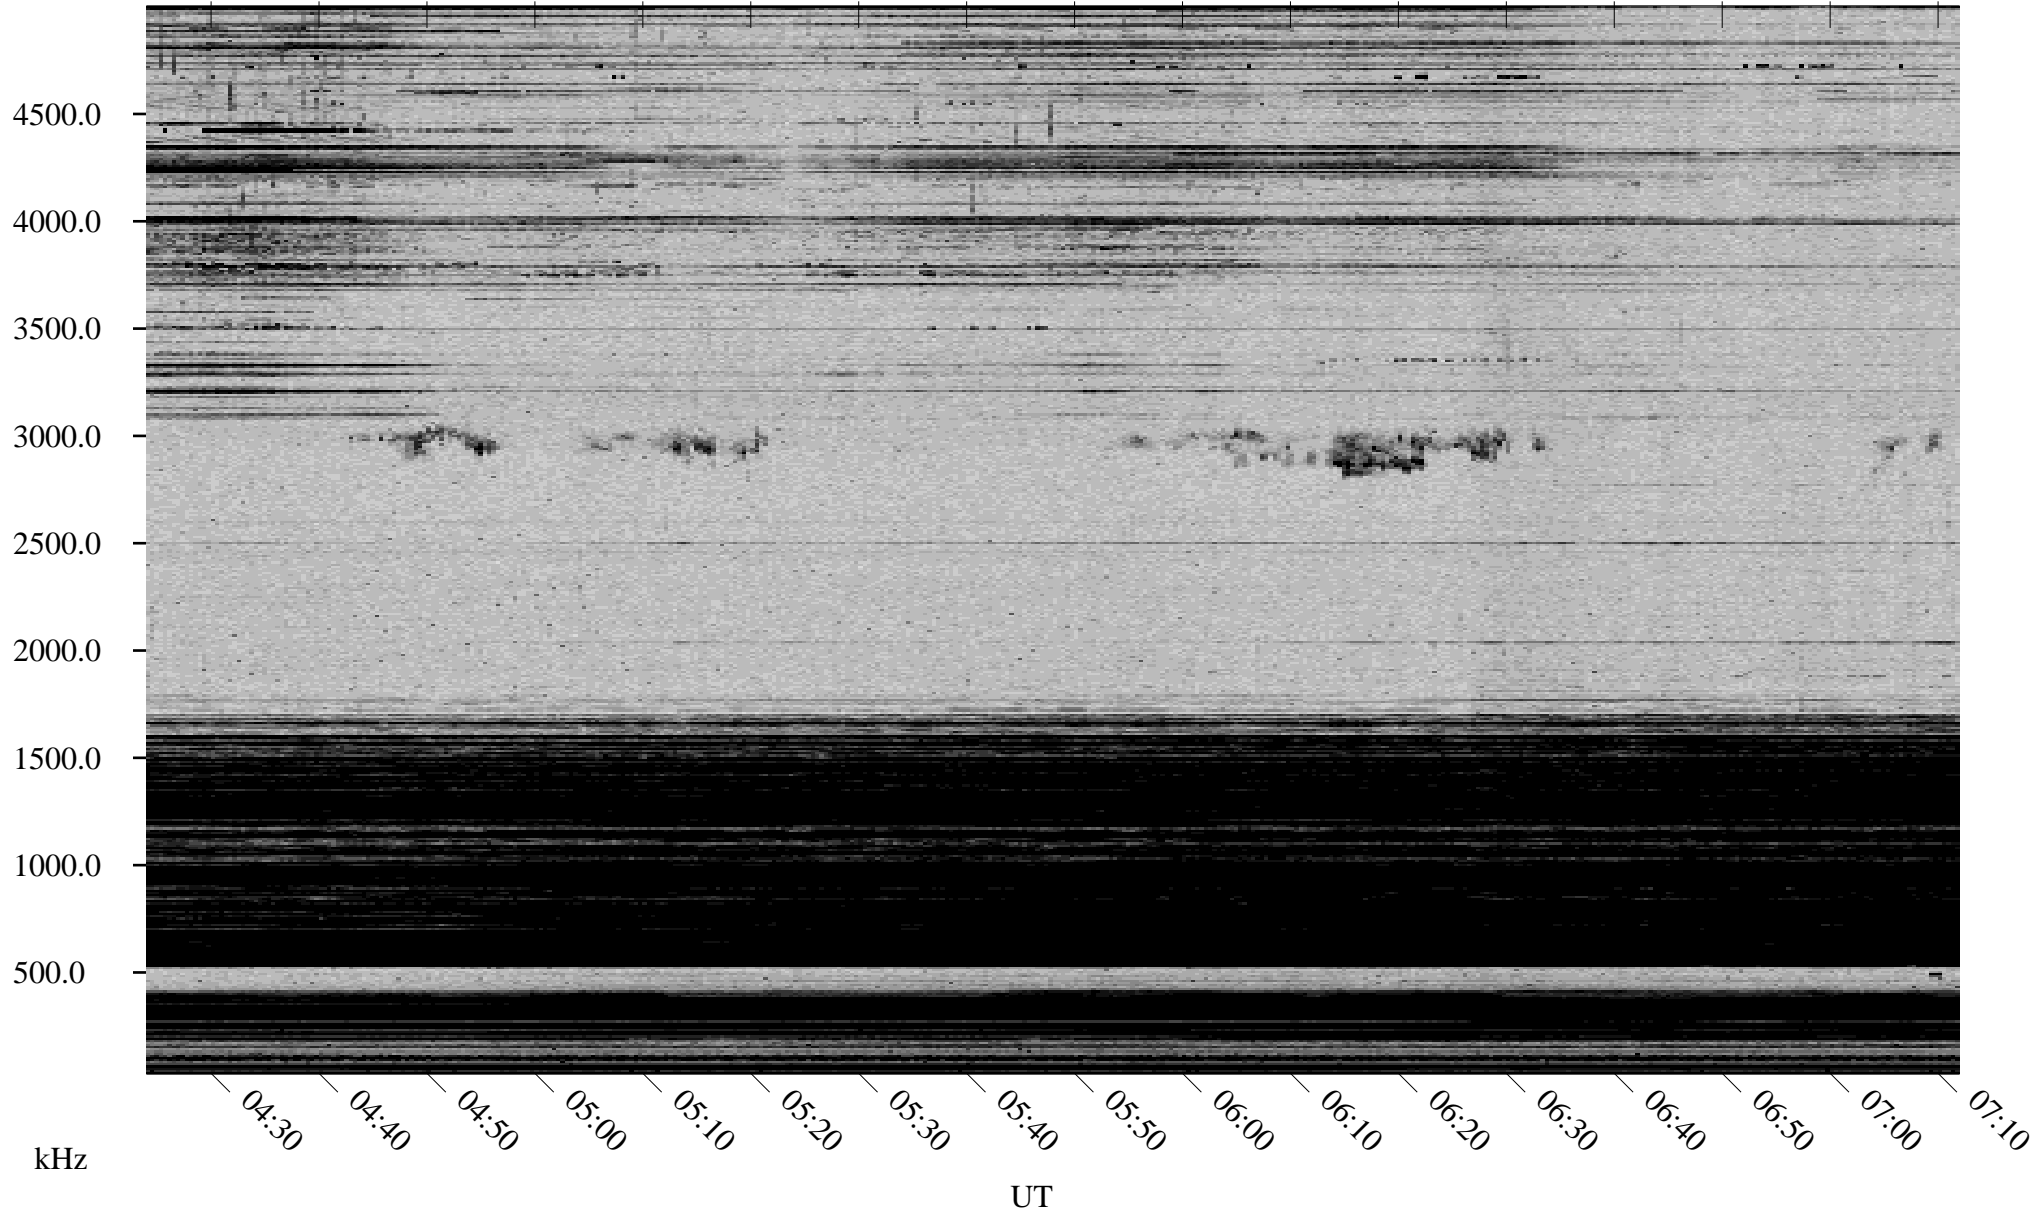

# 12/17/2001 Churchill, Manitoba

Linear Scale    Black = 161    White = 15

ch01351l.r00m max\_12

Page 2

# 12/18/2001 Churchill, Manitoba

Linear Scale    Black = 161    White = 15

ch01351l.r00m max\_12

Page 3

# 12/18/2001 Churchill, Manitoba

Linear Scale    Black = 161    White = 15

ch01351l.r00m max\_12

Page 4

# 12/18/2001 Churchill, Manitoba

Linear Scale    Black = 161    White = 15

ch01351l.r00m max\_12

Page 5