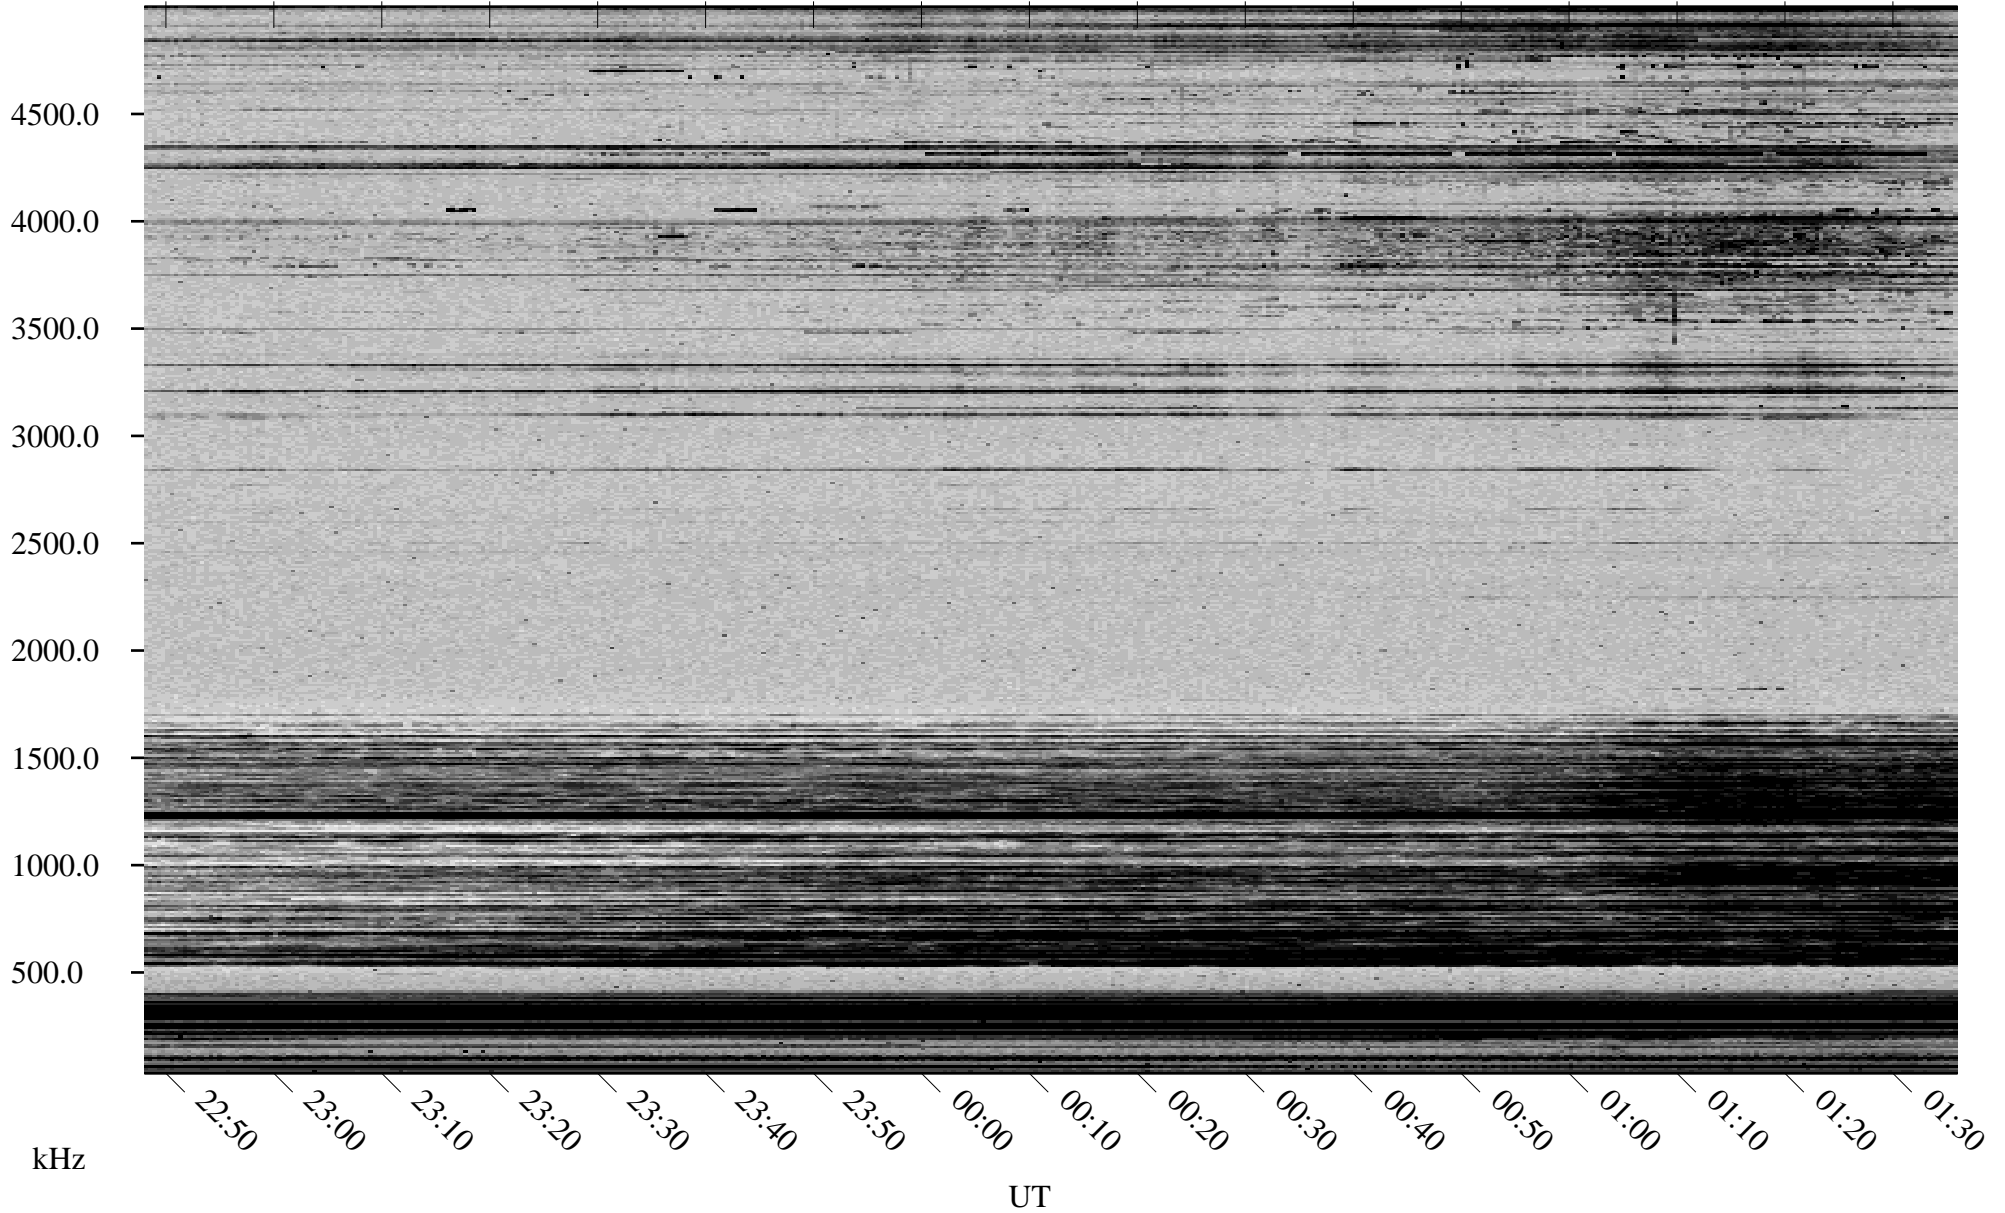

# 12/17/2001 Churchill, Manitoba

Linear Scale    Black = 161    White = 15

ch01351l.r00m max\_12

Page 1

# 12/17/2001 Churchill, Manitoba

Linear Scale    Black = 161    White = 15

ch01351l.r00m max\_12

Page 2

# 12/18/2001 Churchill, Manitoba

Linear Scale    Black = 161    White = 15

ch01351l.r00m max\_12

Page 3

# 12/18/2001 Churchill, Manitoba

Linear Scale    Black = 161    White = 15

ch01351l.r00m max\_12

Page 4