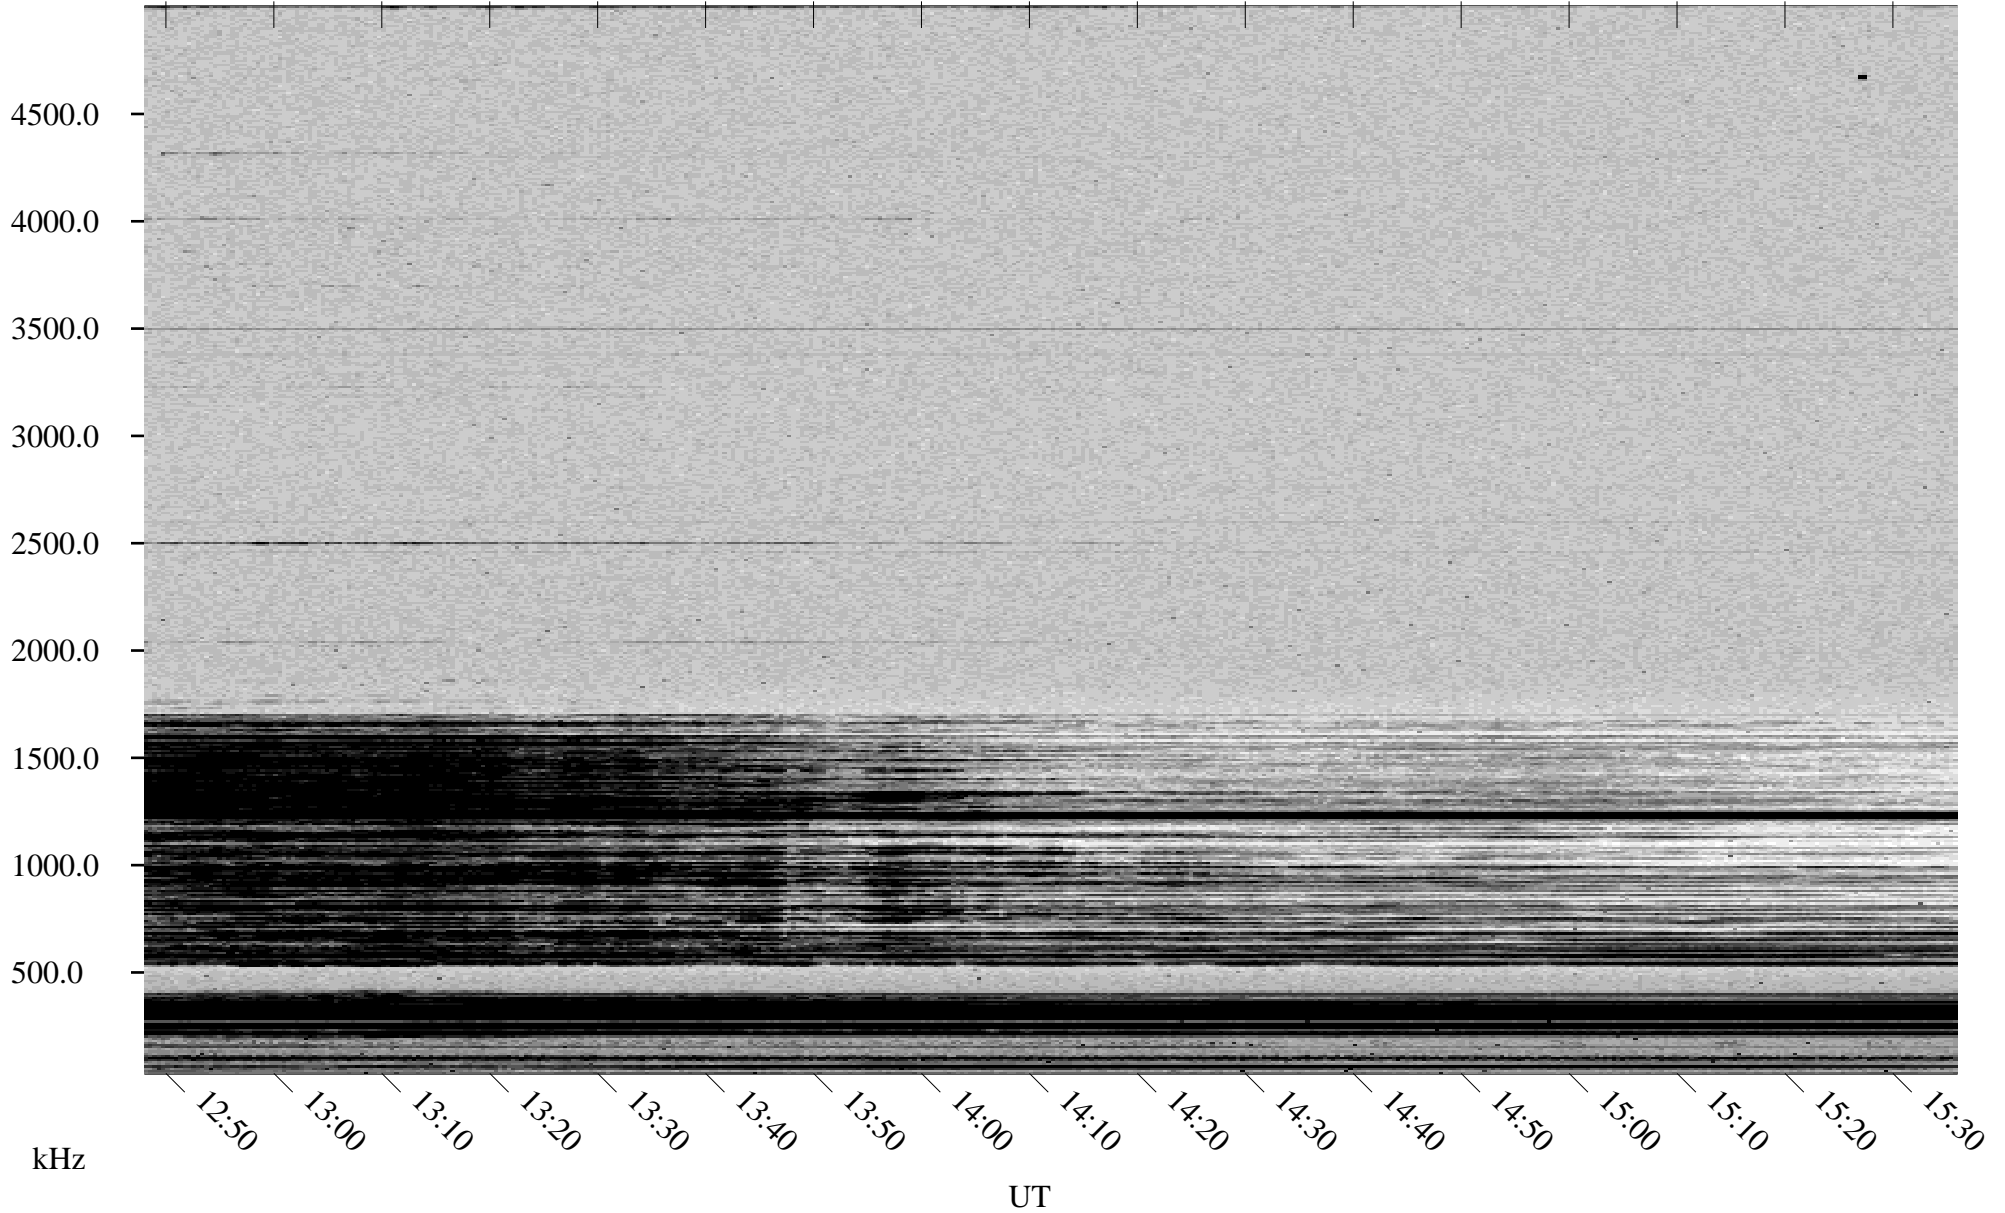

# 12/18/2001 Churchill, Manitoba

Linear Scale    Black = 161    White = 15

ch01351l.r00m max\_12

Page 6

# 12/18/2001 Churchill, Manitoba

Linear Scale    Black = 161    White = 15

ch01351l.r00m max\_12

Page 7

# 12/18/2001 Churchill, Manitoba

Linear Scale    Black = 161    White = 15

ch01351l.r00m max\_12