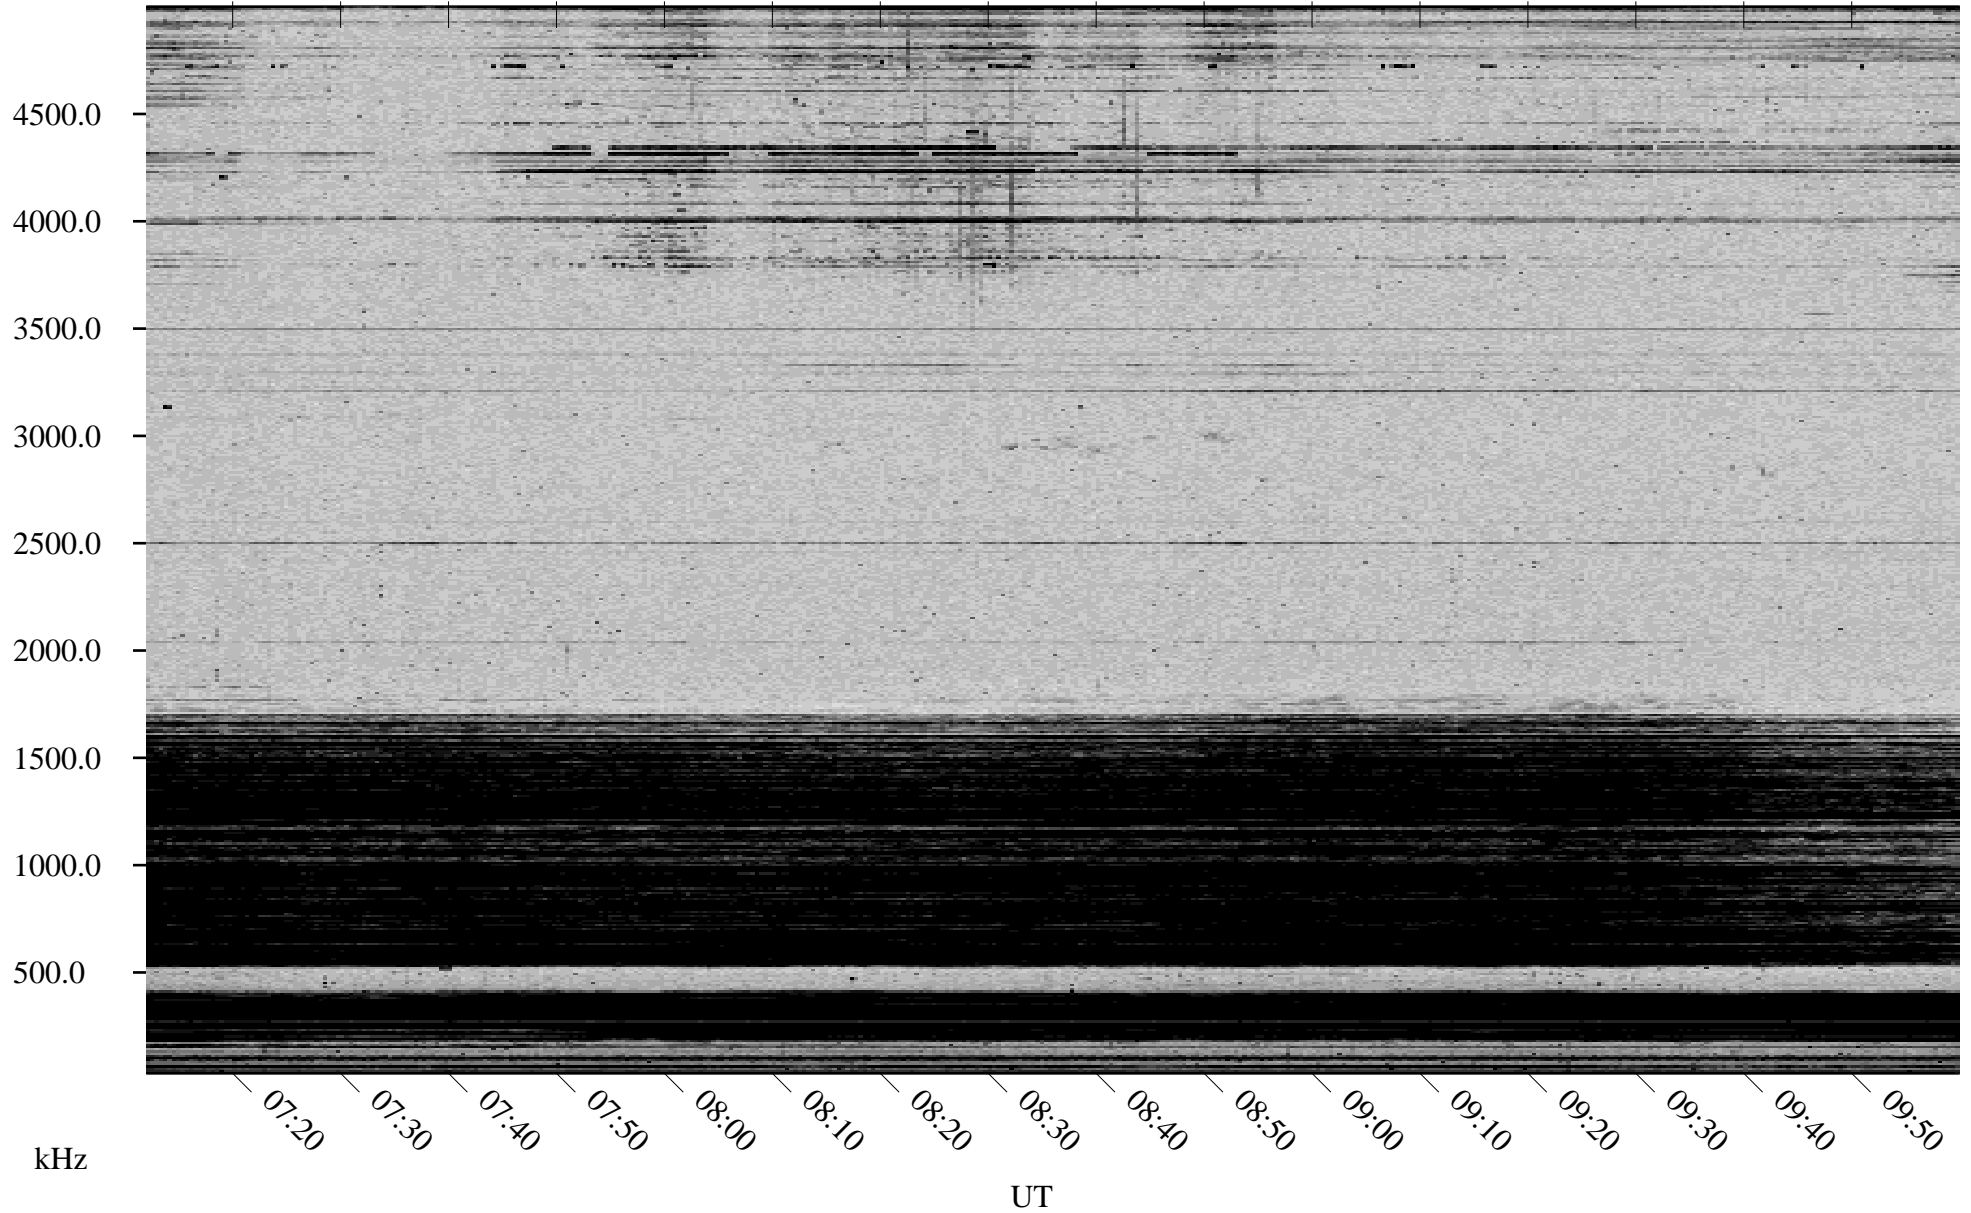

12/18/2001 Churchill, Manitoba

Linear Scale Black = 161 White = 15

ch01352l.r00m max_12

Page 1

12/18/2001 Churchill, Manitoba

Linear Scale Black = 161 White = 15

ch01352l.r00m max_12

Page 2

12/19/2001 Churchill, Manitoba

Linear Scale Black = 161 White = 15

ch01352l.r00m max_12

Page 3

12/19/2001 Churchill, Manitoba

Linear Scale Black = 161 White = 15

ch01352l.r00m max_12

Page 4

12/19/2001 Churchill, Manitoba

Linear Scale Black = 161 White = 15

ch01352l.r00m max_12

Page 5

12/19/2001 Churchill, Manitoba

Linear Scale Black = 161 White = 15

ch01352l.r00m max_12

Page 6

12/19/2001 Churchill, Manitoba

Linear Scale Black = 161 White = 15

ch01352l.r00m max_12

Page 7

12/19/2001 Churchill, Manitoba

Linear Scale Black = 161 White = 15

ch01352l.r00m max_12