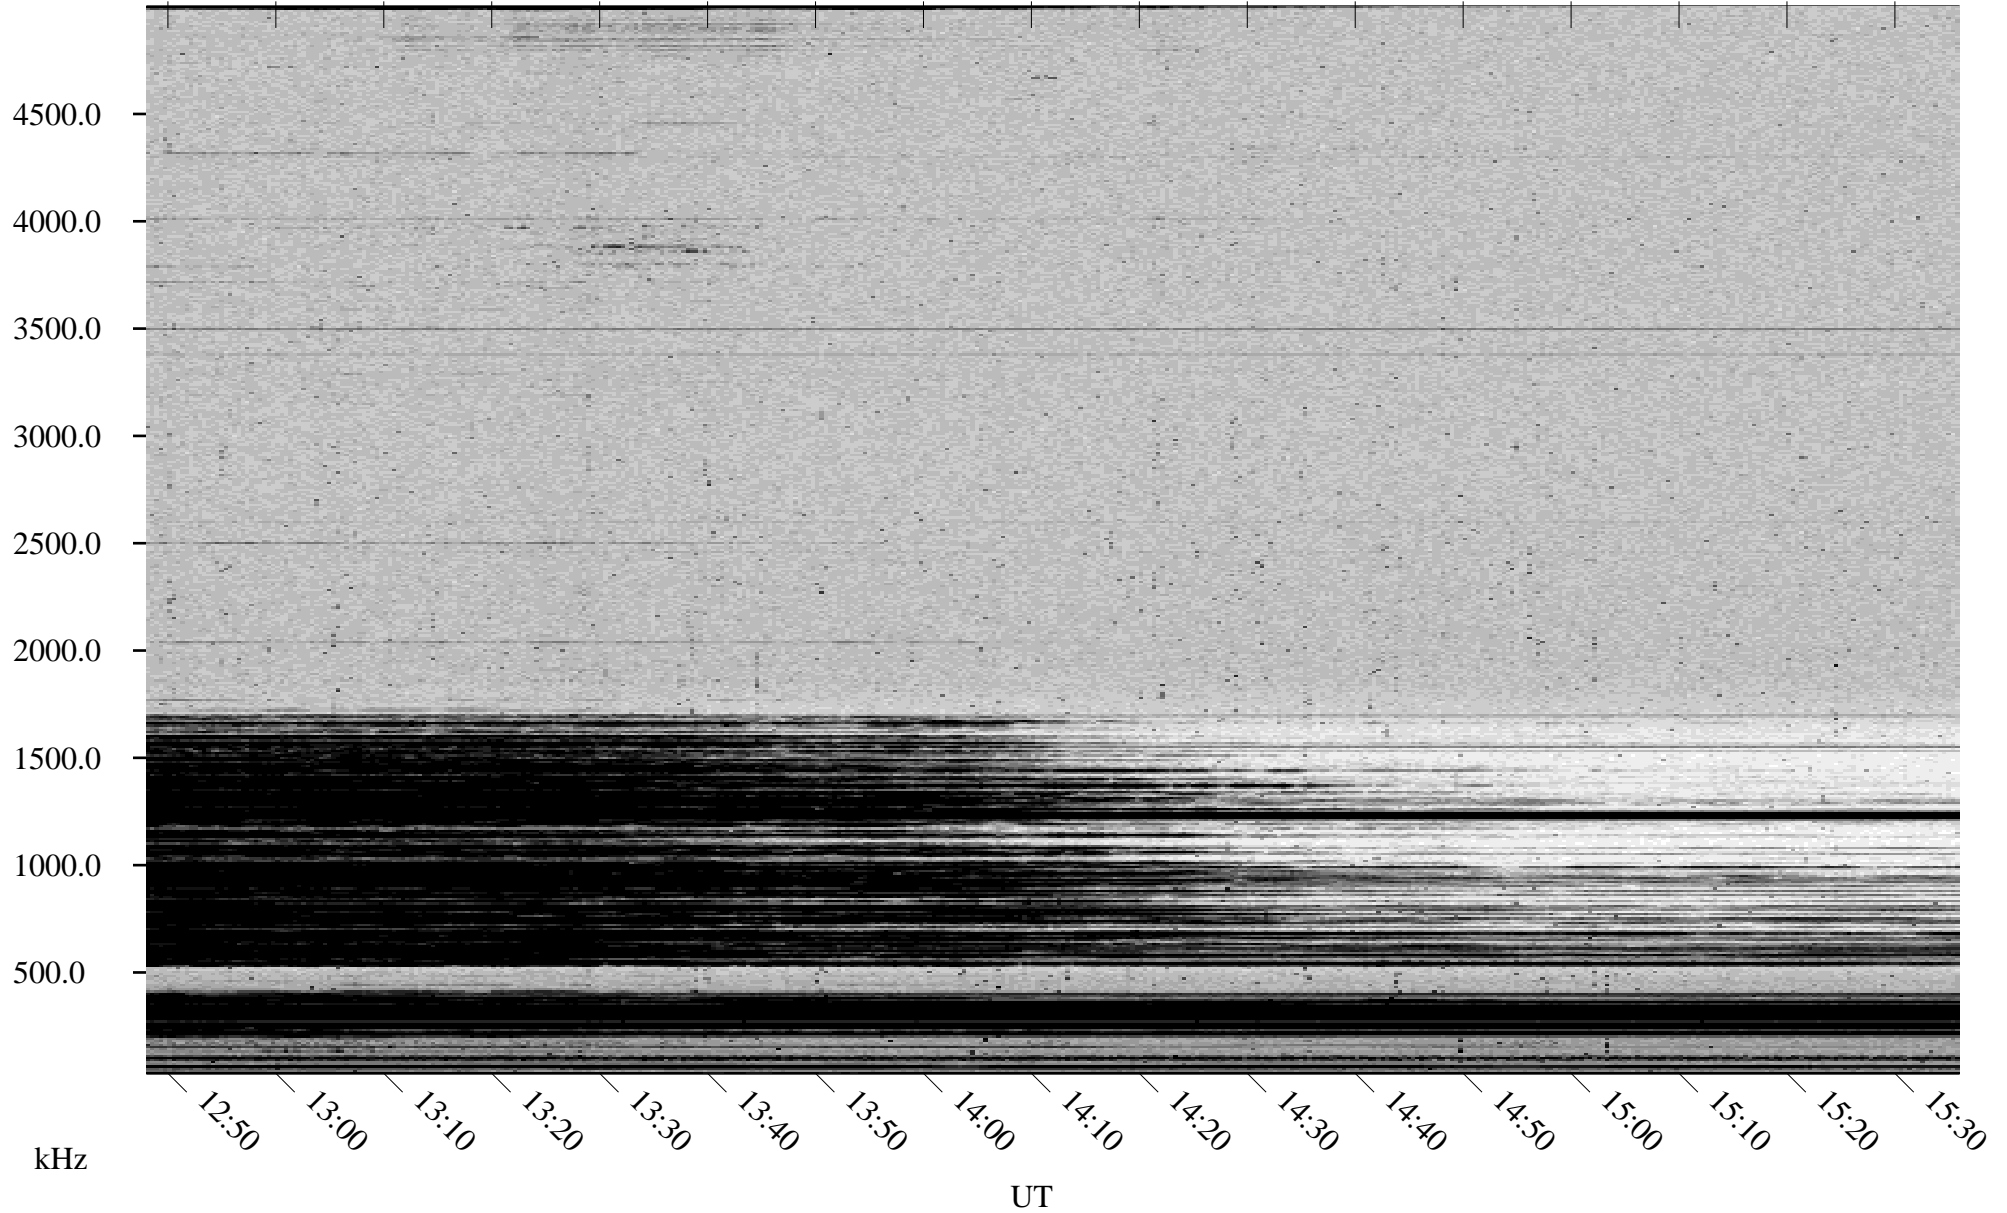

12/18/2001 Churchill, Manitoba

Linear Scale Black = 161 White = 15

ch01352l.r00m max_12

Page 1

12/18/2001 Churchill, Manitoba

Linear Scale Black = 161 White = 15

ch01352l.r00m max_12

Page 2

12/19/2001 Churchill, Manitoba

Linear Scale Black = 161 White = 15

ch01352l.r00m max_12

Page 3

12/19/2001 Churchill, Manitoba

Linear Scale Black = 161 White = 15

ch01352l.r00m max_12

Page 4

12/19/2001 Churchill, Manitoba

Linear Scale Black = 161 White = 15

ch01352l.r00m max_12

Page 5

12/19/2001 Churchill, Manitoba

Linear Scale Black = 161 White = 15

ch01352l.r00m max_12

Page 6

12/19/2001 Churchill, Manitoba

Linear Scale Black = 161 White = 15

ch01352l.r00m max_12

Page 7

12/19/2001 Churchill, Manitoba

Linear Scale Black = 161 White = 15

ch01352l.r00m max_12