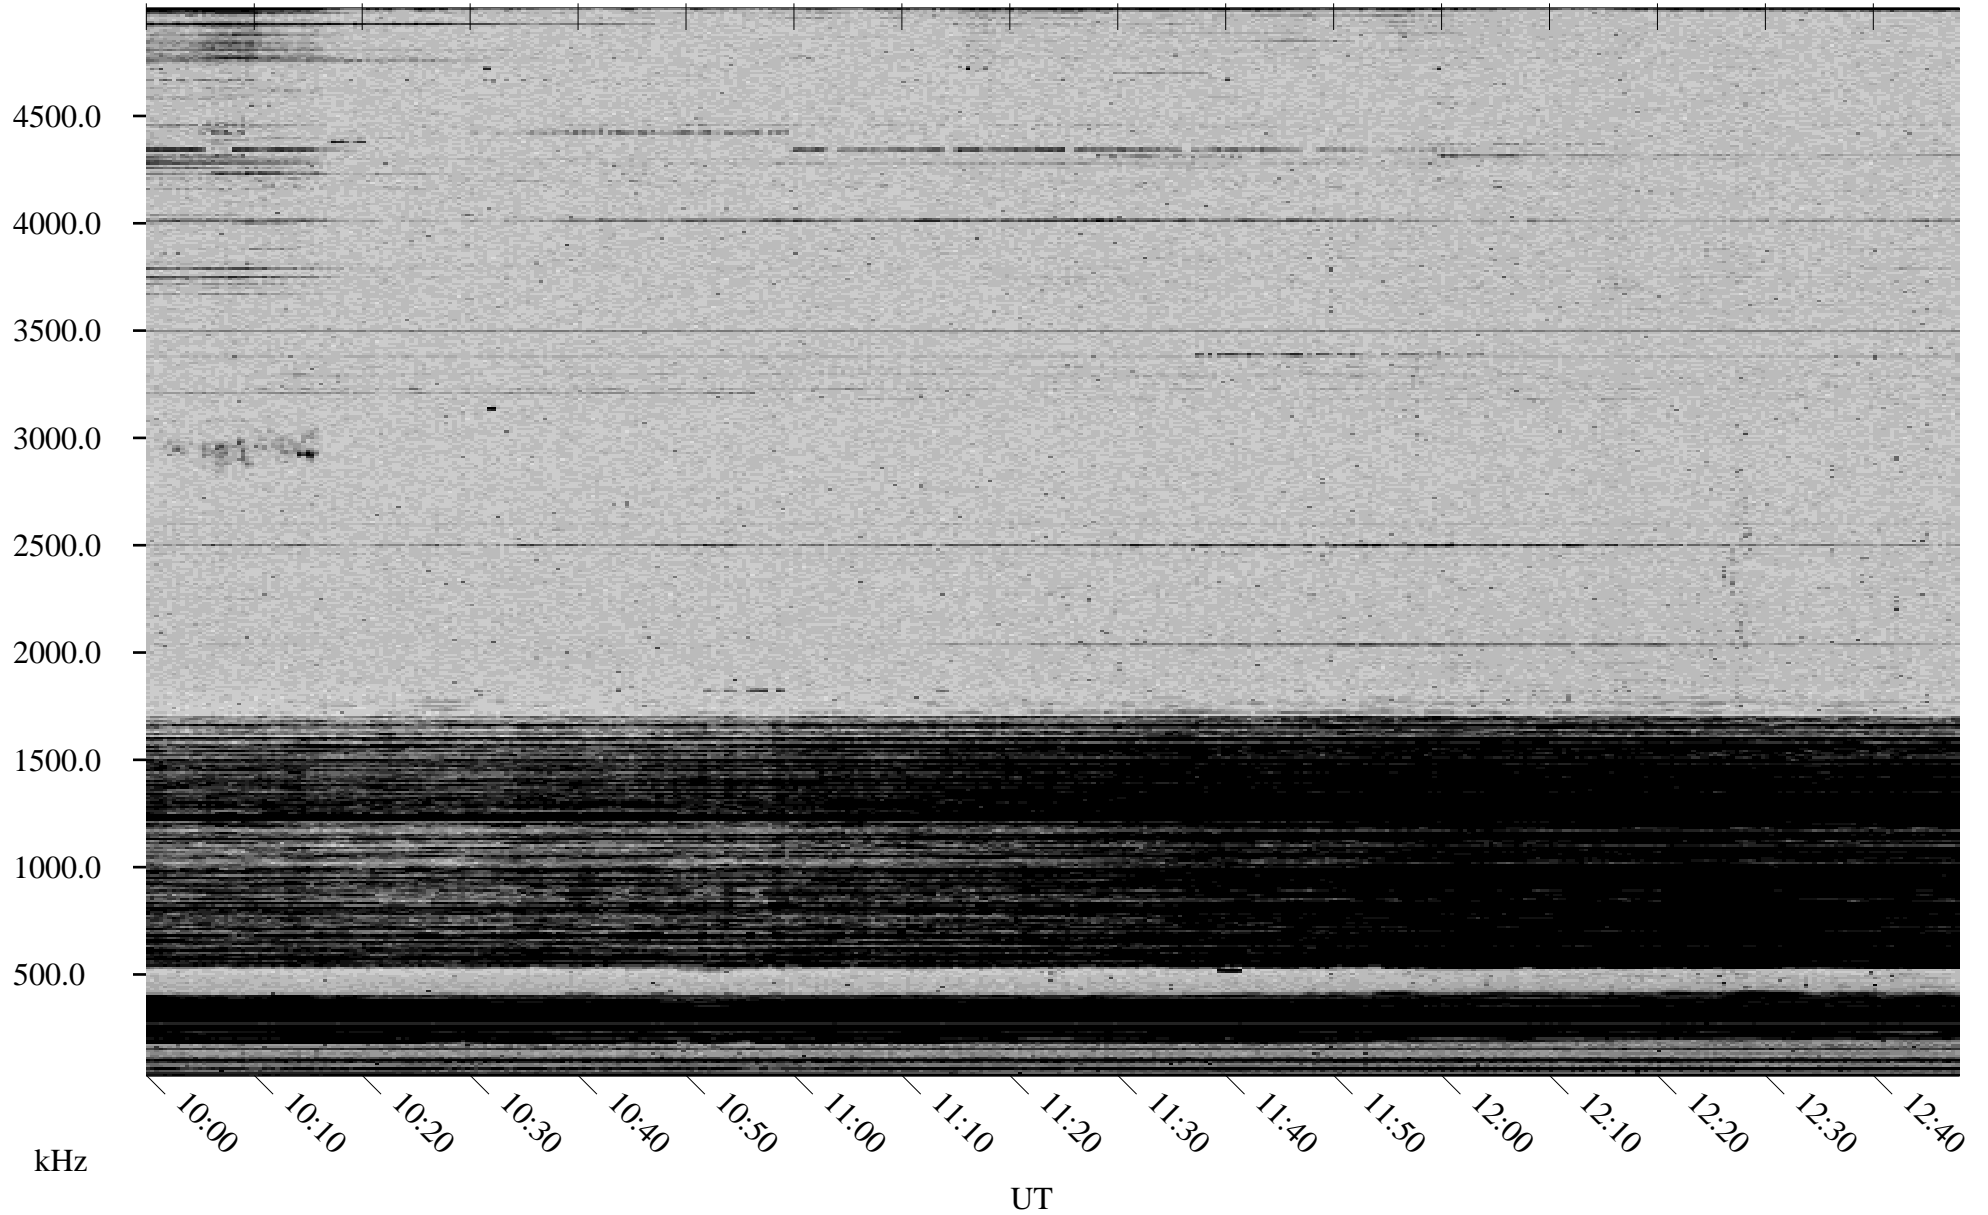

12/18/2001 Churchill, Manitoba

Linear Scale Black = 161 White = 15

ch01352l.r00m max_12

Page 1

12/18/2001 Churchill, Manitoba

Linear Scale Black = 161 White = 15

ch01352l.r00m max_12

Page 2

12/19/2001 Churchill, Manitoba

Linear Scale Black = 161 White = 15

ch01352l.r00m max_12

Page 3

12/19/2001 Churchill, Manitoba

Linear Scale Black = 161 White = 15

ch01352l.r00m max_12

Page 4

12/19/2001 Churchill, Manitoba

Linear Scale Black = 161 White = 15

ch01352l.r00m max_12

Page 5

12/19/2001 Churchill, Manitoba

Linear Scale Black = 161 White = 15

ch01352l.r00m max_12

Page 6

12/19/2001 Churchill, Manitoba

Linear Scale Black = 161 White = 15

ch01352l.r00m max_12

Page 7

12/19/2001 Churchill, Manitoba

Linear Scale Black = 161 White = 15

ch01352l.r00m max_12