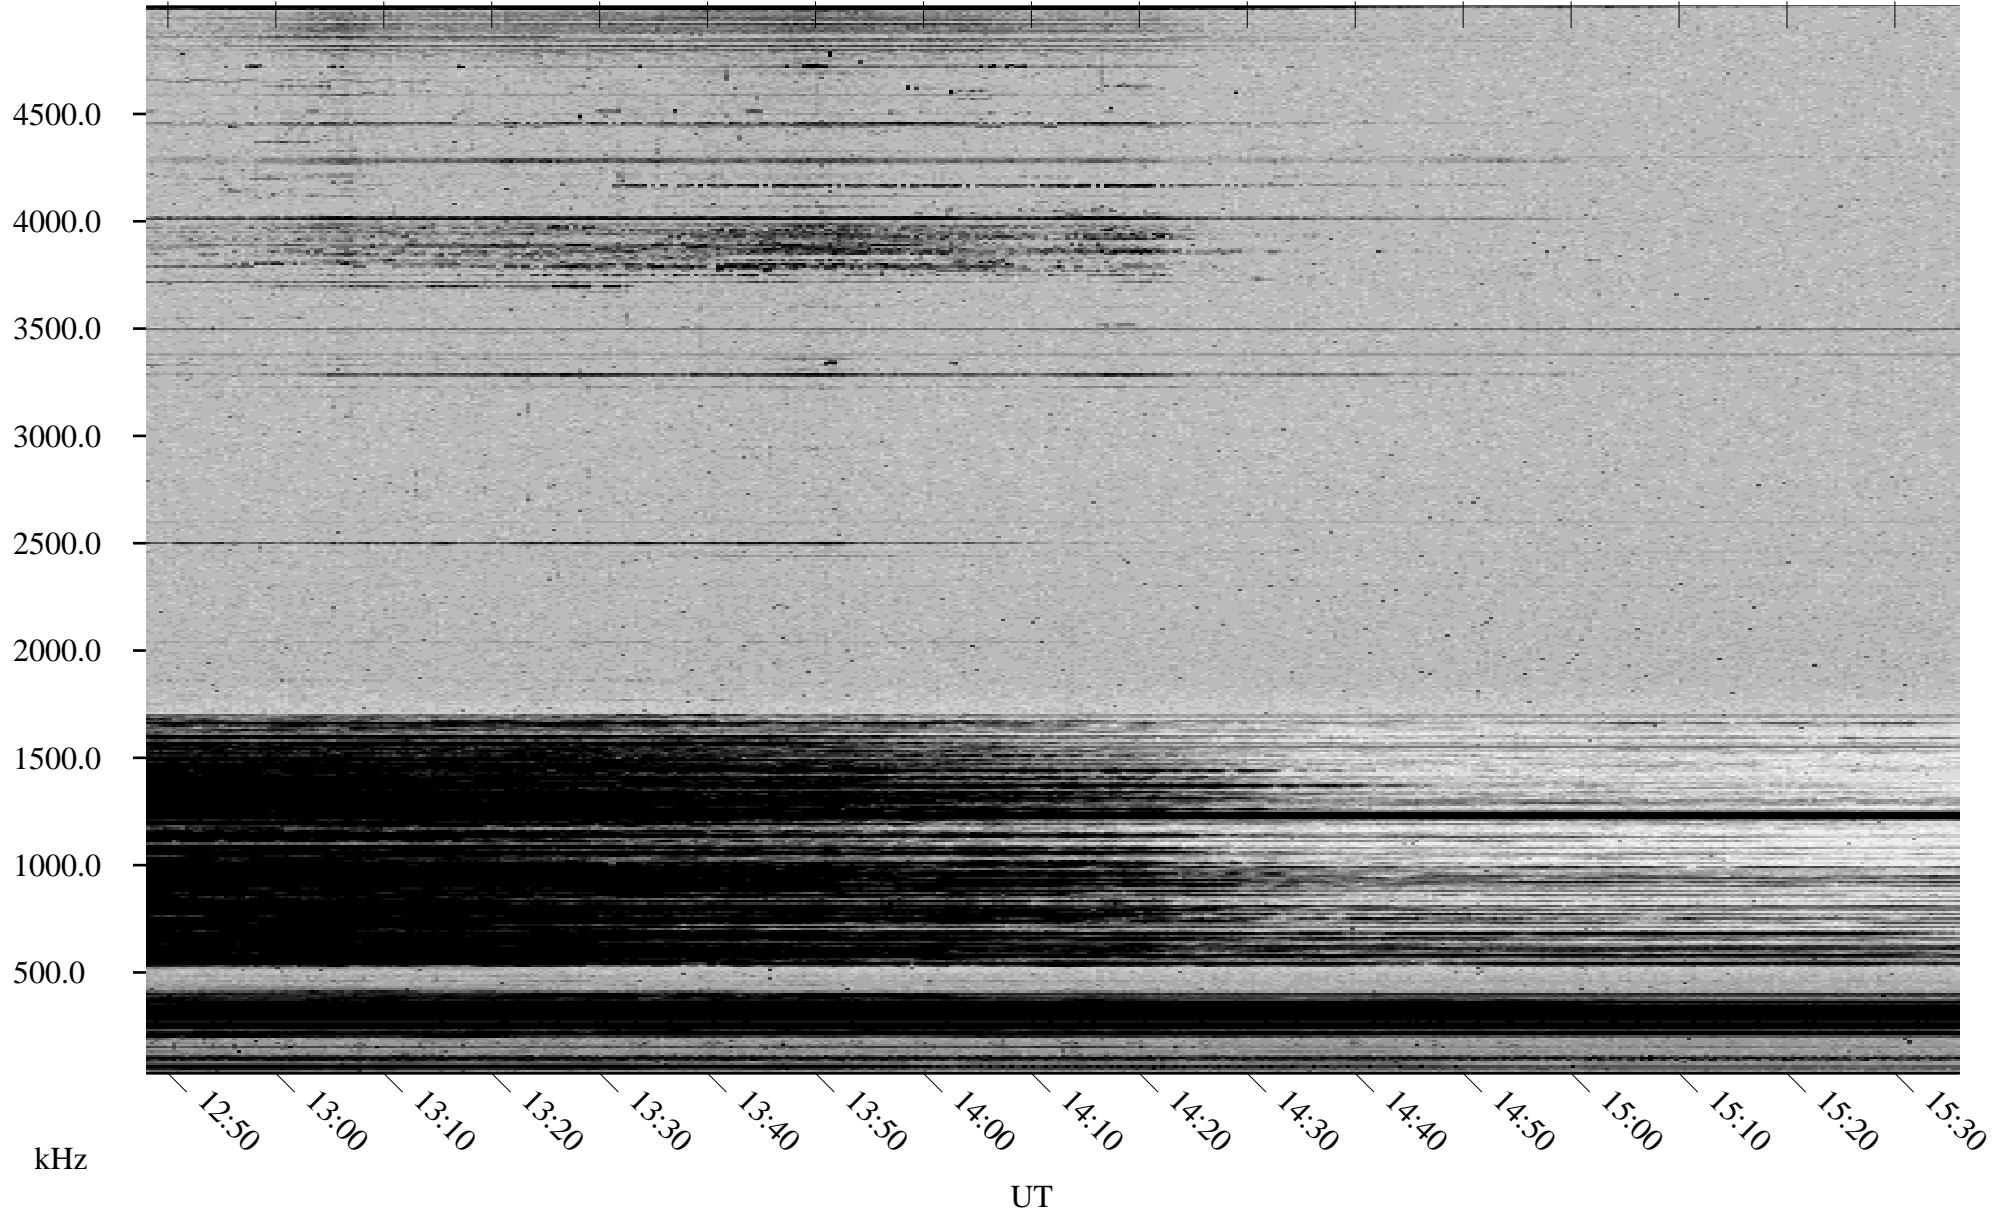

12/19/2001 Churchill, Manitoba

Linear Scale Black = 161 White = 15

ch01353l.r00m max_12

Page 1

12/19/2001 Churchill, Manitoba

Linear Scale Black = 161 White = 15

ch01353l.r00m max_12

Page 2

12/20/2001 Churchill, Manitoba

Linear Scale Black = 161 White = 15

ch01353l.r00m max_12

Page 3

12/20/2001 Churchill, Manitoba

Linear Scale Black = 161 White = 15

ch01353l.r00m max_12

Page 4

12/20/2001 Churchill, Manitoba

Linear Scale Black = 161 White = 15

ch01353l.r00m max_12

Page 5

12/20/2001 Churchill, Manitoba

Linear Scale Black = 161 White = 15

ch01353l.r00m max_12

Page 6

12/20/2001 Churchill, Manitoba

Linear Scale Black = 161 White = 15

ch01353l.r00m max_12

Page 7

12/20/2001 Churchill, Manitoba

Linear Scale Black = 161 White = 15

ch01353l.r00m max_12