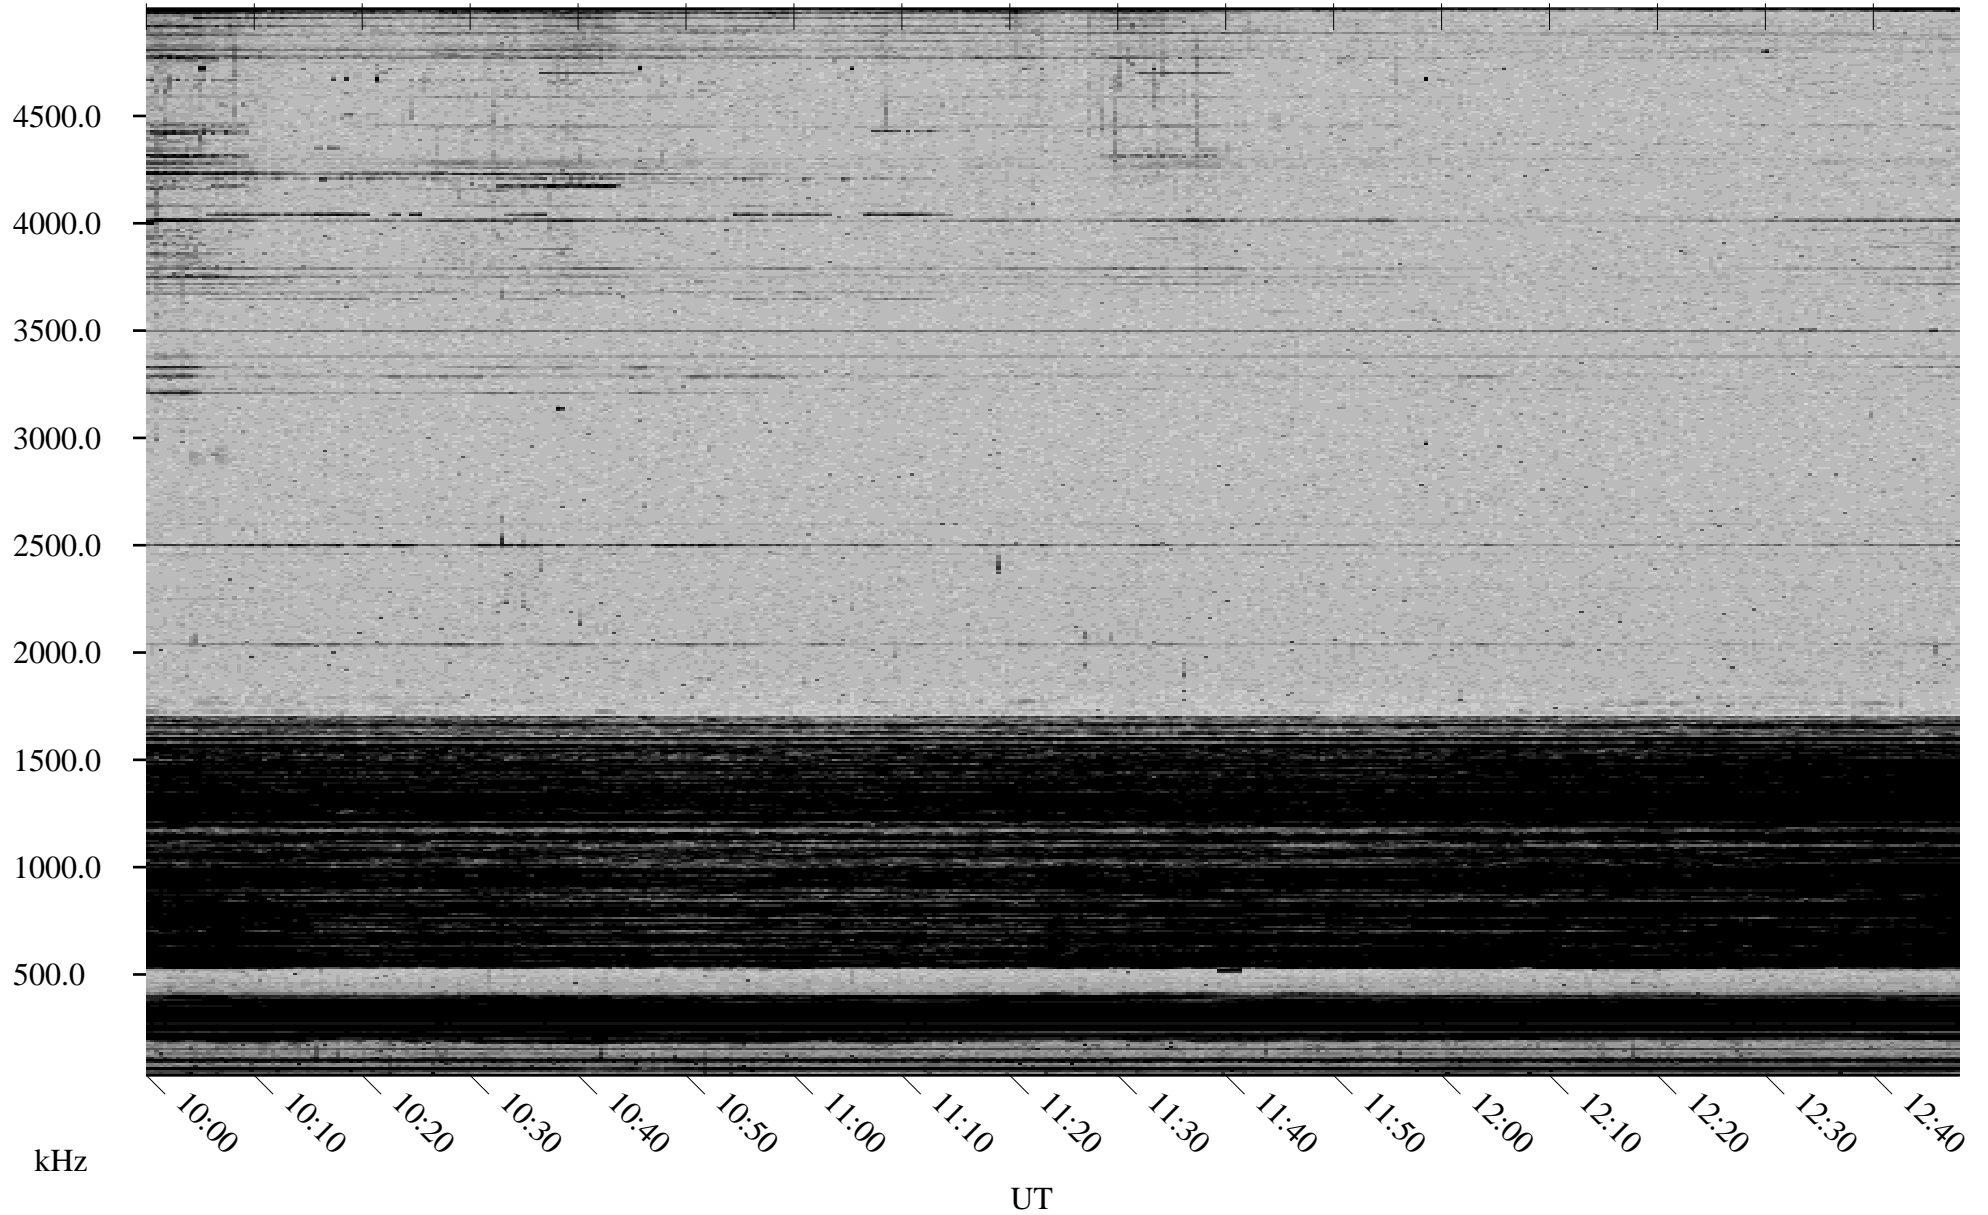

12/19/2001 Churchill, Manitoba

Linear Scale Black = 161 White = 15

ch01353l.r00m max_12

Page 1

12/19/2001 Churchill, Manitoba

Linear Scale Black = 161 White = 15

ch01353l.r00m max_12

Page 2

12/20/2001 Churchill, Manitoba

Linear Scale Black = 161 White = 15

ch01353l.r00m max_12

Page 3

12/20/2001 Churchill, Manitoba

Linear Scale Black = 161 White = 15

ch01353l.r00m max_12

Page 4

12/20/2001 Churchill, Manitoba

Linear Scale Black = 161 White = 15

ch01353l.r00m max_12

Page 5

12/20/2001 Churchill, Manitoba

Linear Scale Black = 161 White = 15

ch01353l.r00m max_12

Page 6

12/20/2001 Churchill, Manitoba

Linear Scale Black = 161 White = 15

ch01353l.r00m max_12

Page 7

12/20/2001 Churchill, Manitoba

Linear Scale Black = 161 White = 15

ch01353l.r00m max_12