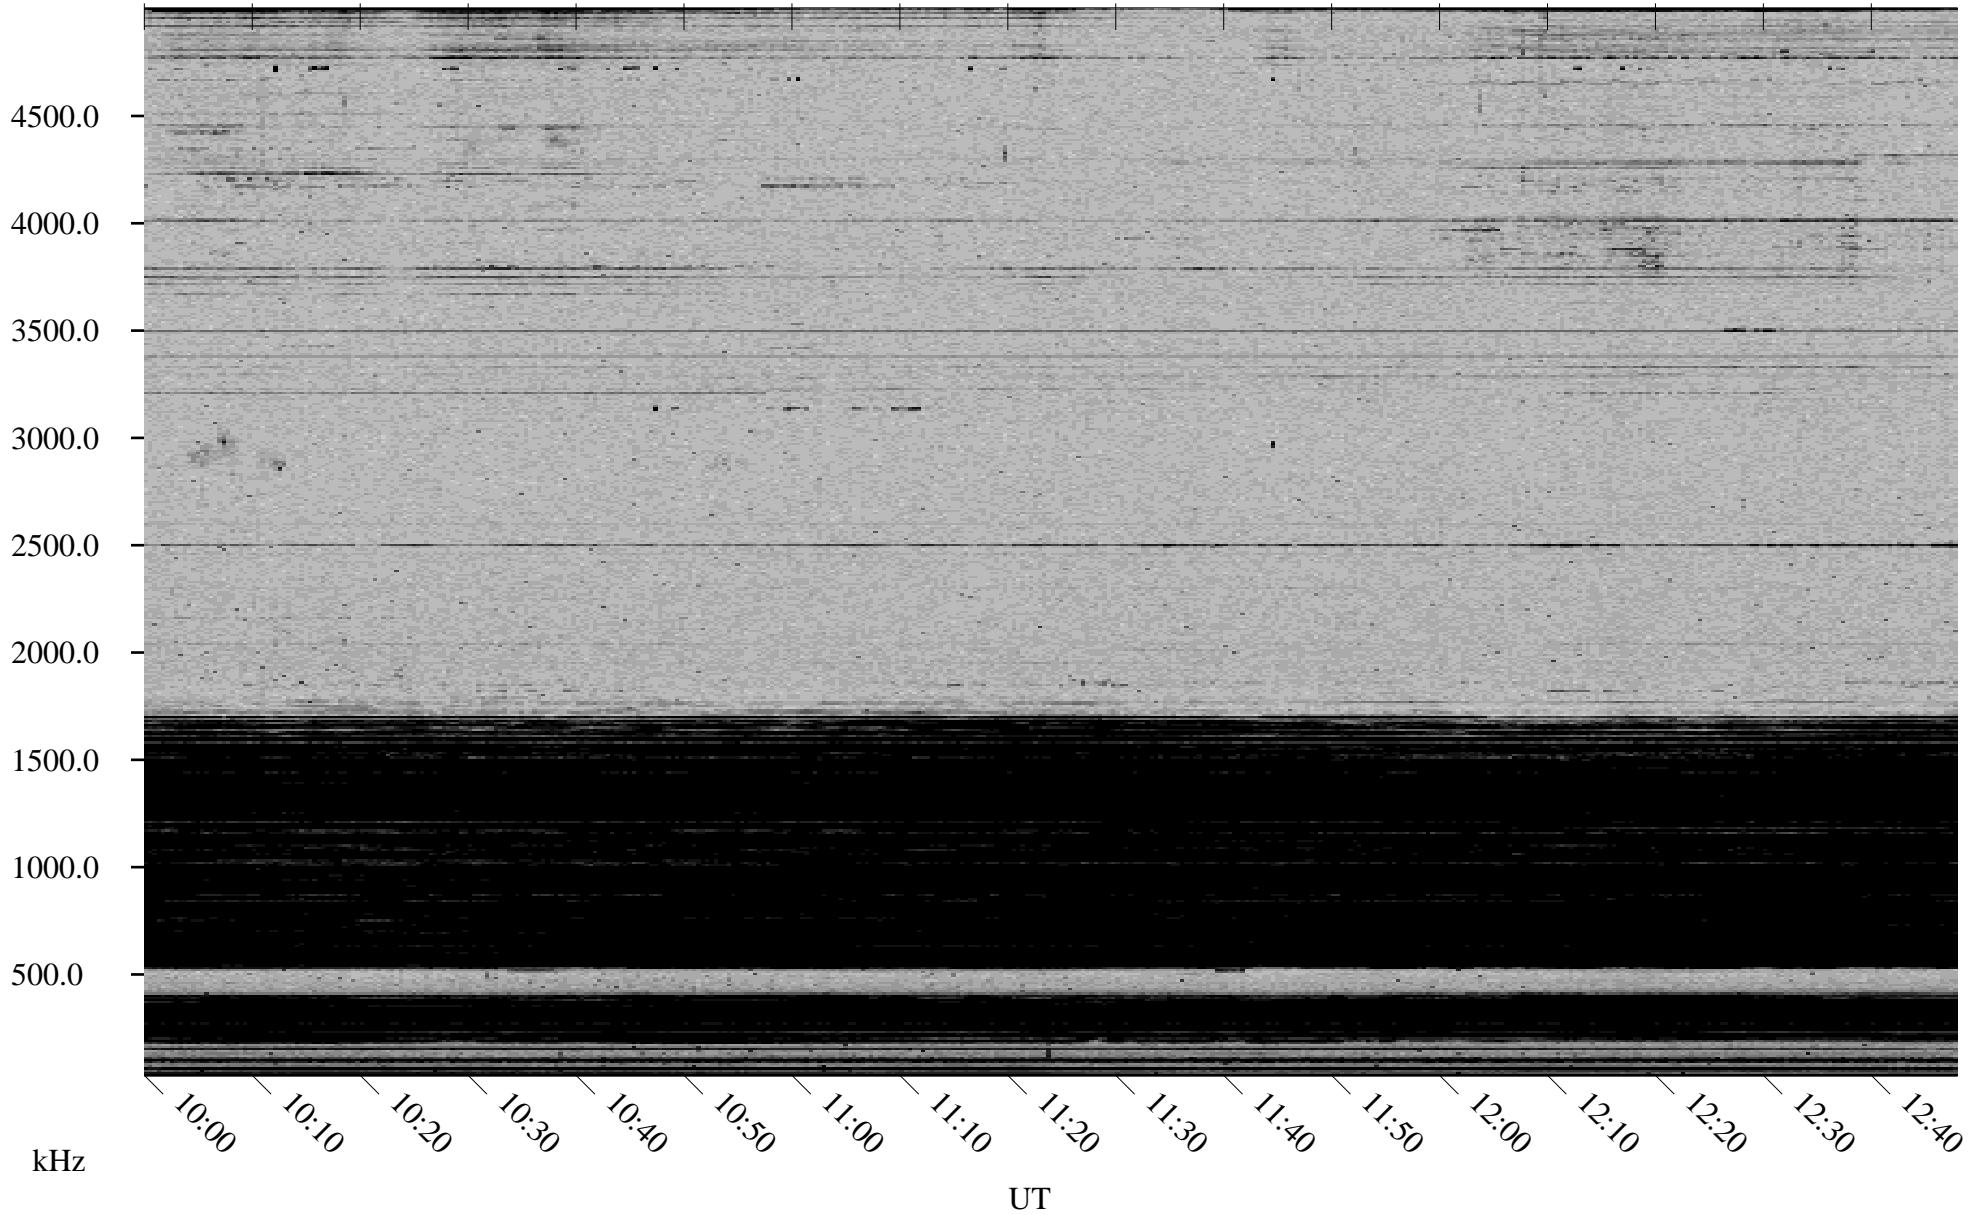

12/20/2001 Churchill, Manitoba

Linear Scale Black = 161 White = 15

ch01354l.r00m max_12

Page 1

12/20/2001 Churchill, Manitoba

Linear Scale Black = 161 White = 15

ch01354l.r00m max_12

Page 2

12/21/2001 Churchill, Manitoba

Linear Scale Black = 161 White = 15

ch01354l.r00m max_12

Page 3

12/21/2001 Churchill, Manitoba

Linear Scale Black = 161 White = 15

ch01354l.r00m max_12

Page 4

12/21/2001 Churchill, Manitoba

Linear Scale Black = 161 White = 15

ch01354l.r00m max_12

Page 5

12/21/2001 Churchill, Manitoba

Linear Scale Black = 161 White = 15

ch01354l.r00m max_12

Page 6

12/21/2001 Churchill, Manitoba

Linear Scale Black = 161 White = 15

ch01354l.r00m max_12

Page 7

12/21/2001 Churchill, Manitoba

Linear Scale Black = 161 White = 15

ch01354l.r00m max_12