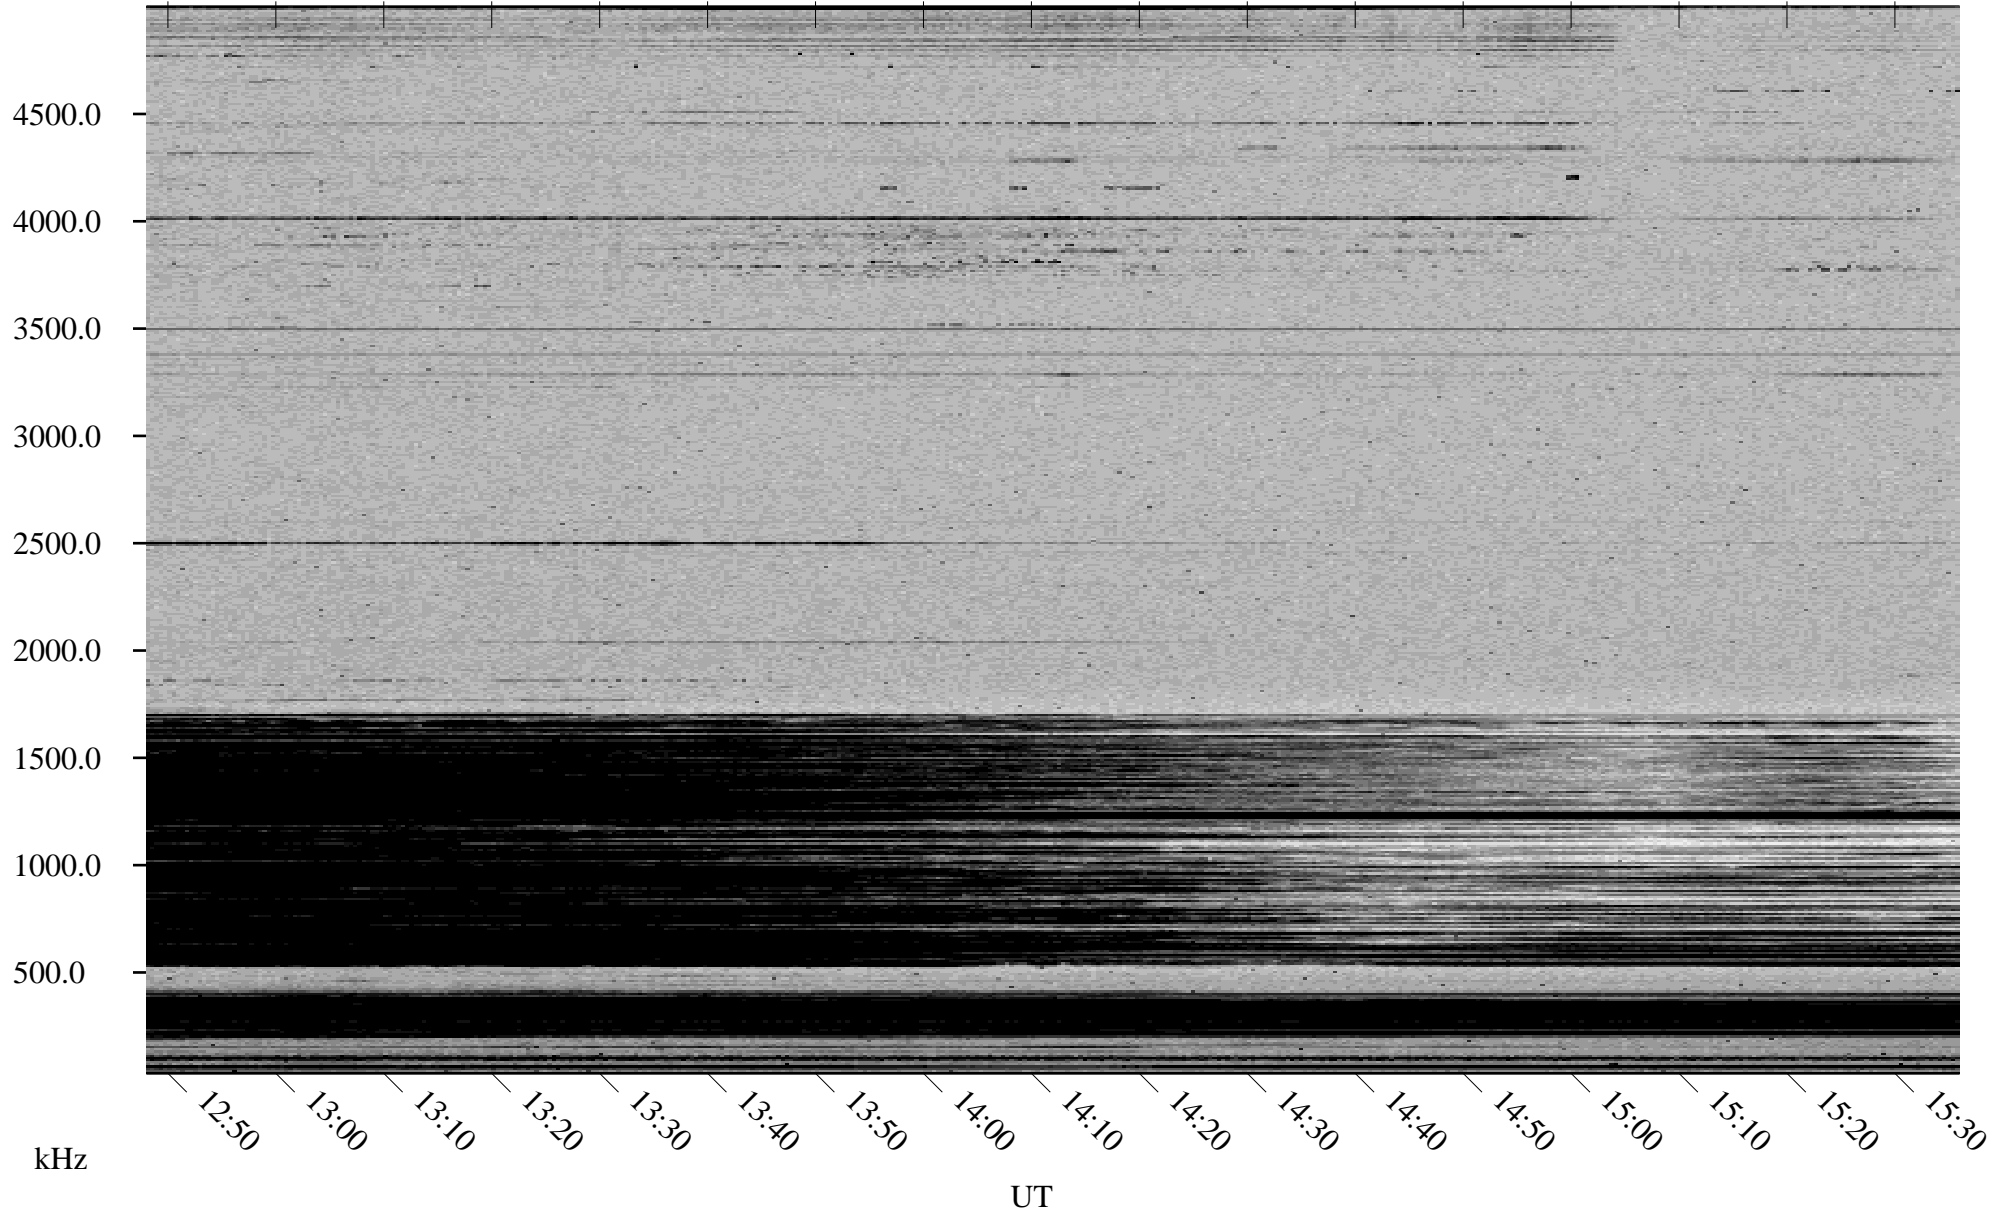

12/20/2001 Churchill, Manitoba

Linear Scale Black = 161 White = 15

ch01354l.r00m max_12

Page 1

12/20/2001 Churchill, Manitoba

Linear Scale Black = 161 White = 15

ch01354l.r00m max_12

Page 2

12/21/2001 Churchill, Manitoba

Linear Scale Black = 161 White = 15

ch01354l.r00m max_12

Page 3

12/21/2001 Churchill, Manitoba

Linear Scale Black = 161 White = 15

ch01354l.r00m max_12

Page 4

12/21/2001 Churchill, Manitoba

Linear Scale Black = 161 White = 15

ch01354l.r00m max_12

Page 5

12/21/2001 Churchill, Manitoba

Linear Scale Black = 161 White = 15

ch01354l.r00m max_12

Page 6

12/21/2001 Churchill, Manitoba

Linear Scale Black = 161 White = 15

ch01354l.r00m max_12

Page 7

12/21/2001 Churchill, Manitoba

Linear Scale Black = 161 White = 15

ch01354l.r00m max_12