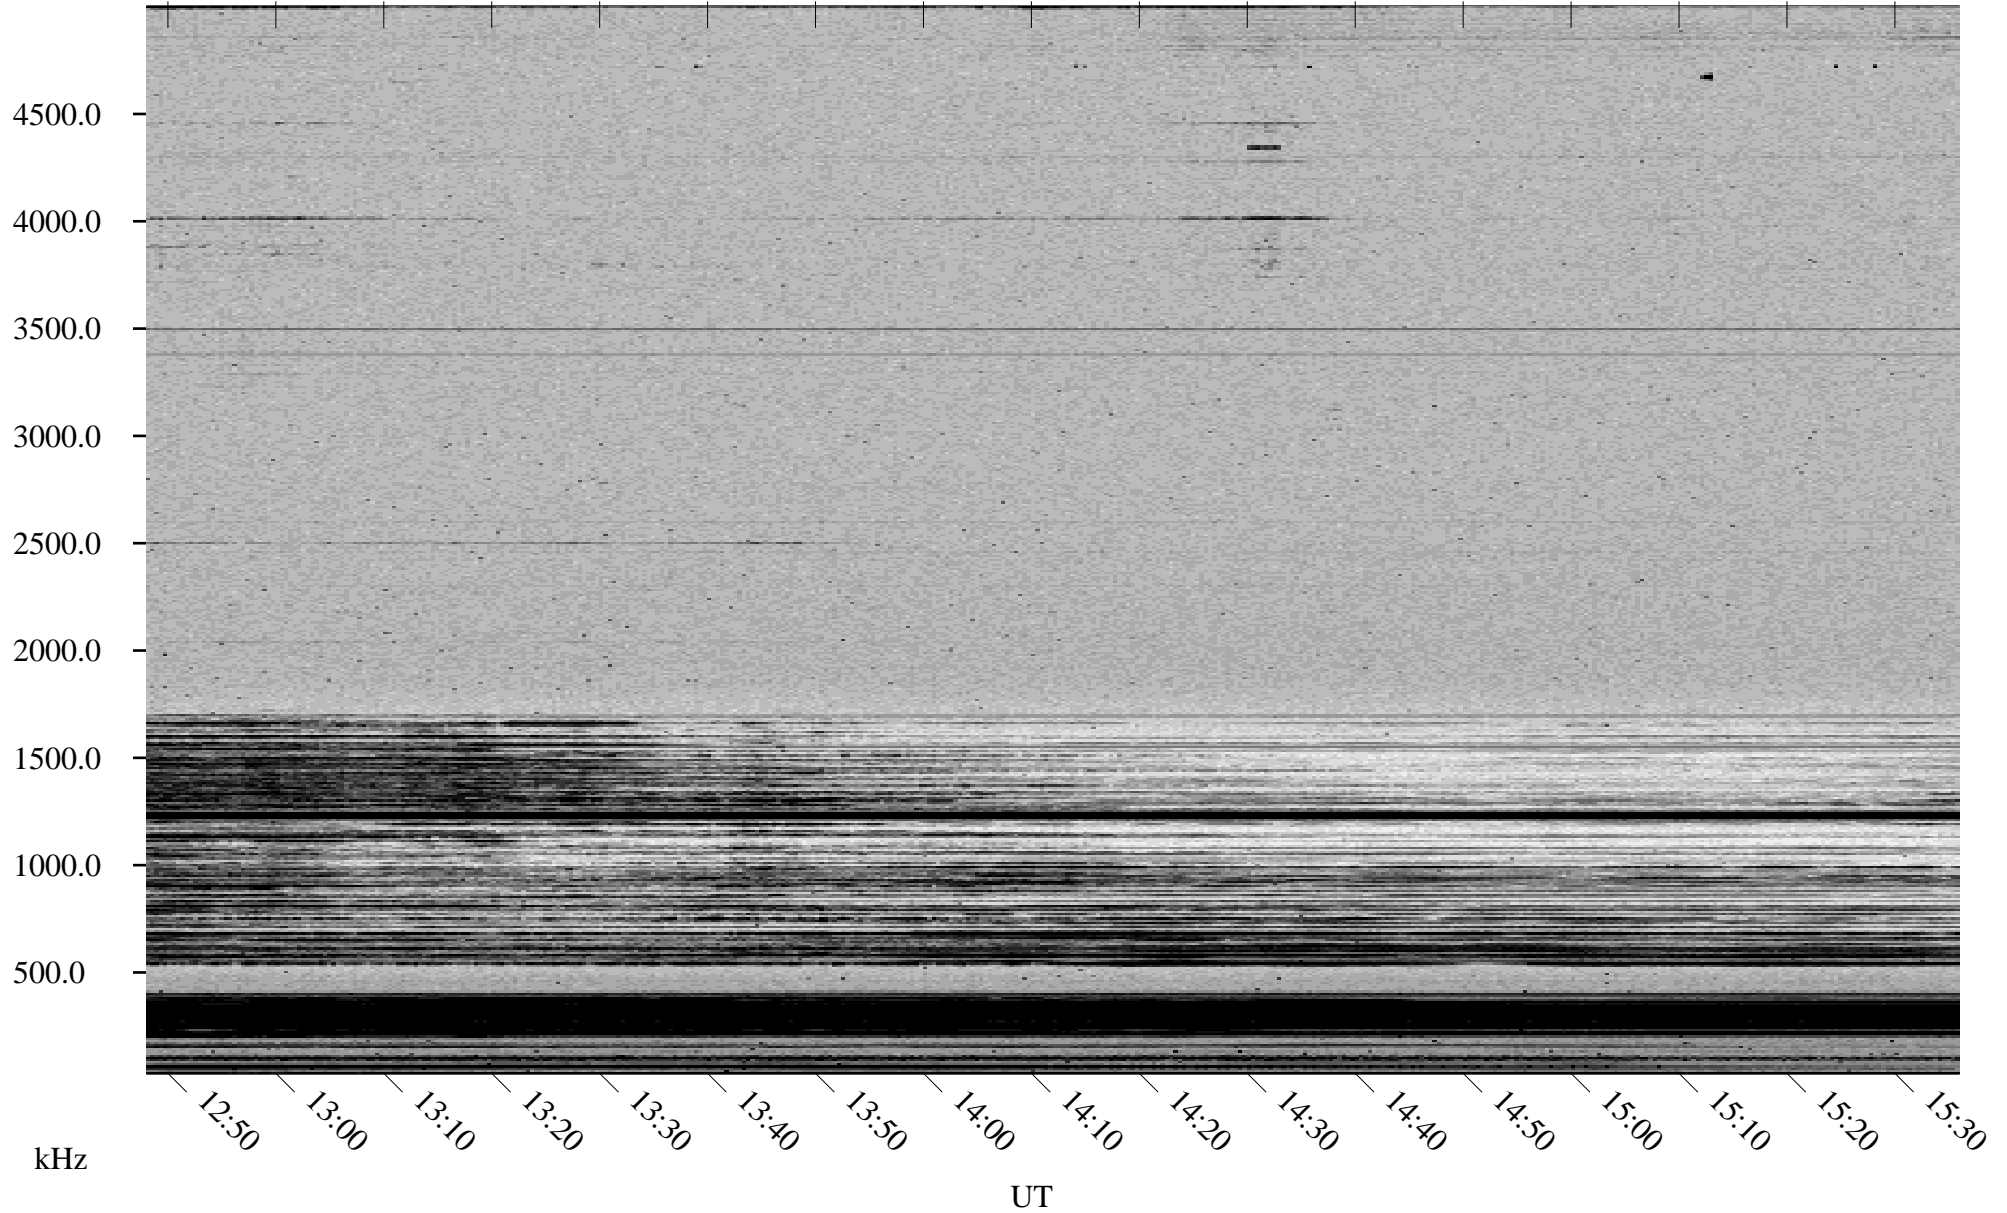

12/22/2001 Churchill, Manitoba

Linear Scale Black = 161 White = 15

ch01355l.r00m max_12

Page 3

12/22/2001 Churchill, Manitoba

Linear Scale Black = 161 White = 15

ch01355l.r00m max_12

Page 4

12/22/2001 Churchill, Manitoba

Linear Scale Black = 161 White = 15

ch01355l.r00m max_12

Page 5

12/22/2001 Churchill, Manitoba

Linear Scale Black = 161 White = 15

ch01355l.r00m max_12

Page 6

12/22/2001 Churchill, Manitoba

Linear Scale Black = 161 White = 15

ch01355l.r00m max_12

Page 7

12/22/2001 Churchill, Manitoba

Linear Scale Black = 161 White = 15

ch01355l.r00m max_12