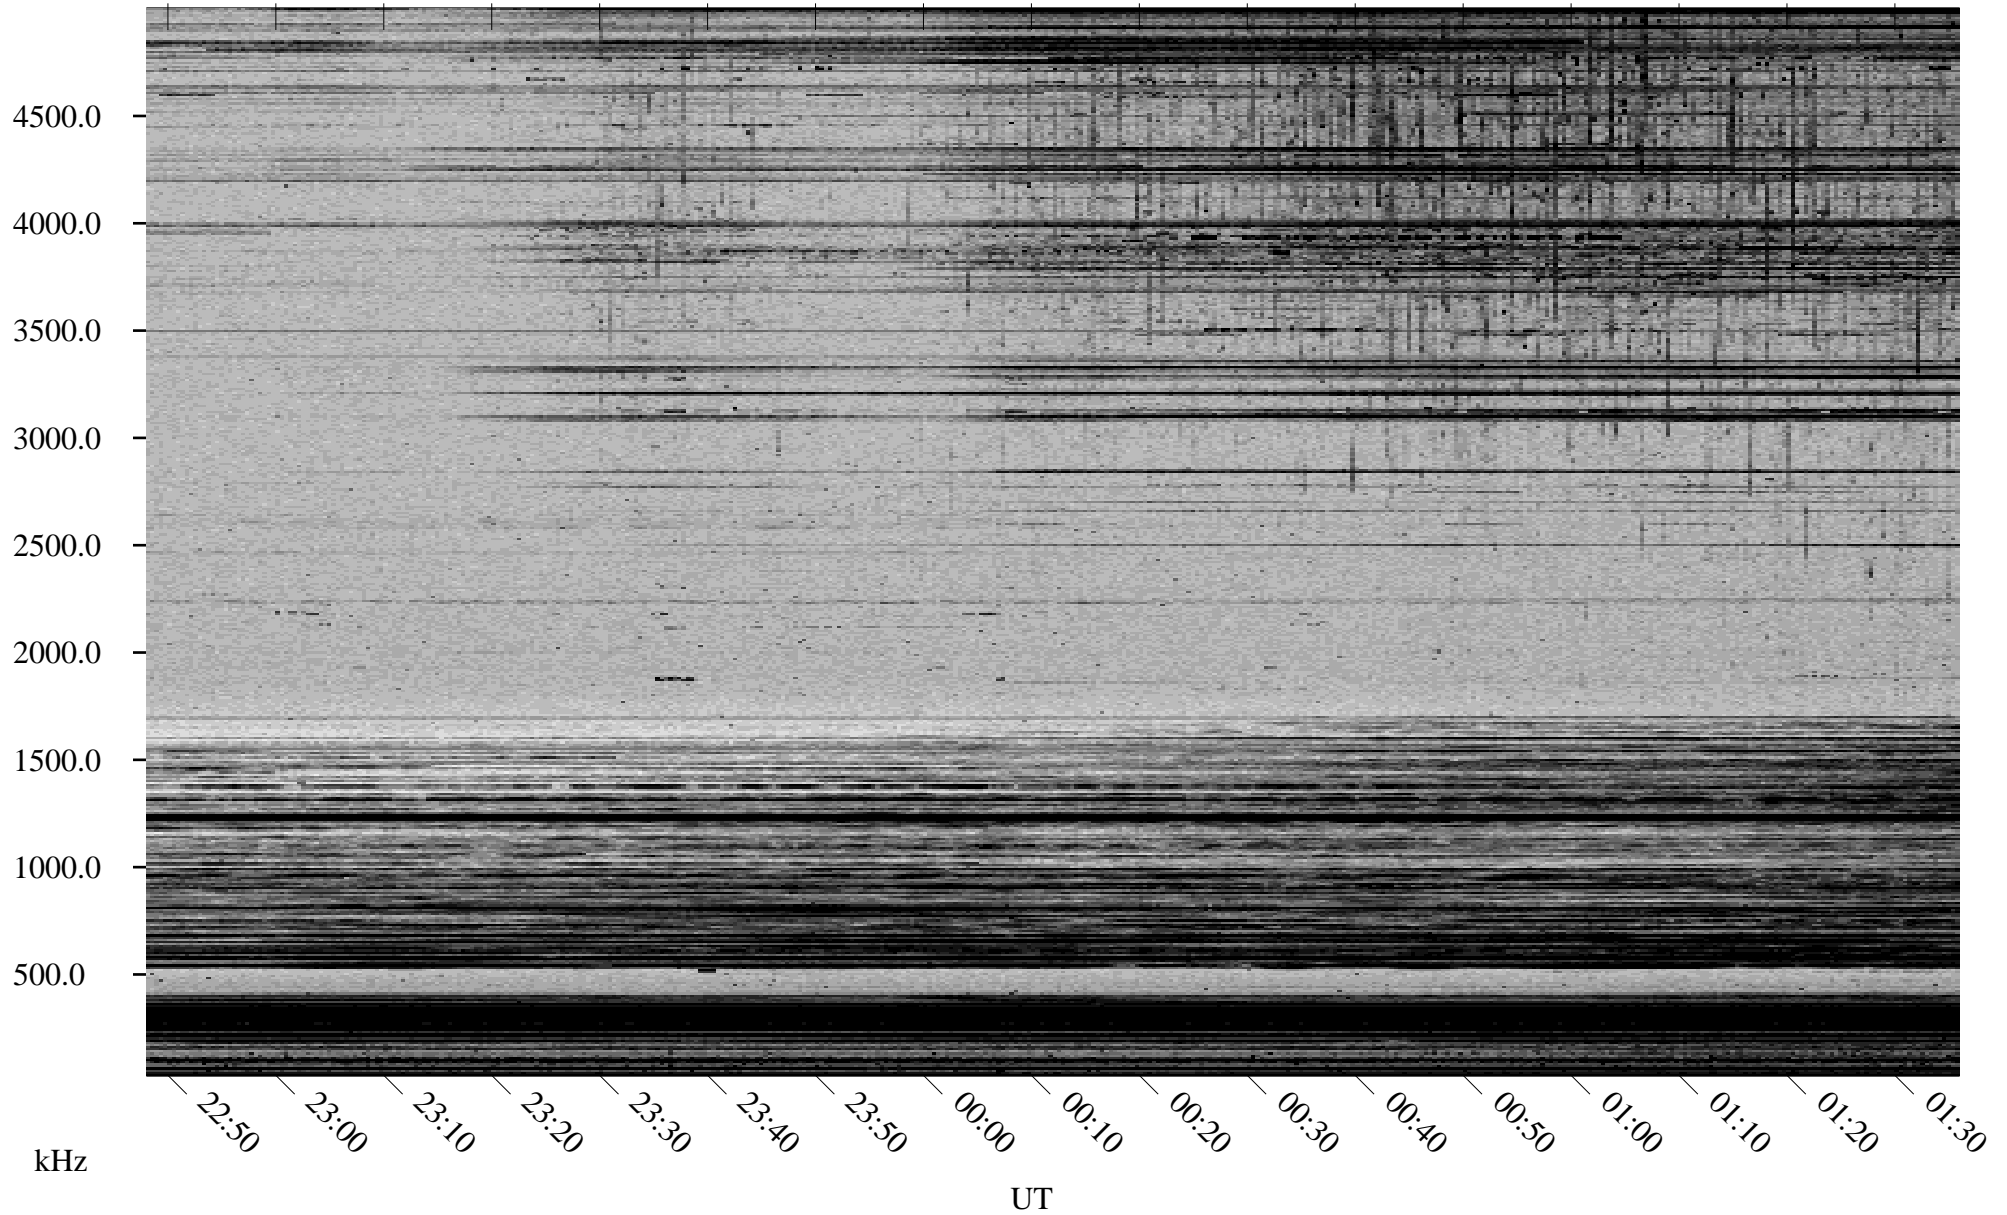

12/22/2001 Churchill, Manitoba

Linear Scale Black = 161 White = 15

ch01356l.r00m max_12

Page 1

12/22/2001 Churchill, Manitoba

Linear Scale Black = 161 White = 15

ch01356l.r00m max_12

Page 2

12/23/2001 Churchill, Manitoba

Linear Scale Black = 161 White = 15

ch01356l.r00m max_12

Page 3

12/23/2001 Churchill, Manitoba

Linear Scale Black = 161 White = 15

ch01356l.r00m max_12

Page 4

12/23/2001 Churchill, Manitoba

Linear Scale Black = 161 White = 15

ch01356l.r00m max_12

Page 5

12/23/2001 Churchill, Manitoba

Linear Scale Black = 161 White = 15

ch01356l.r00m max_12

Page 6

12/23/2001 Churchill, Manitoba

Linear Scale Black = 161 White = 15

ch01356l.r00m max_12

Page 7

UT