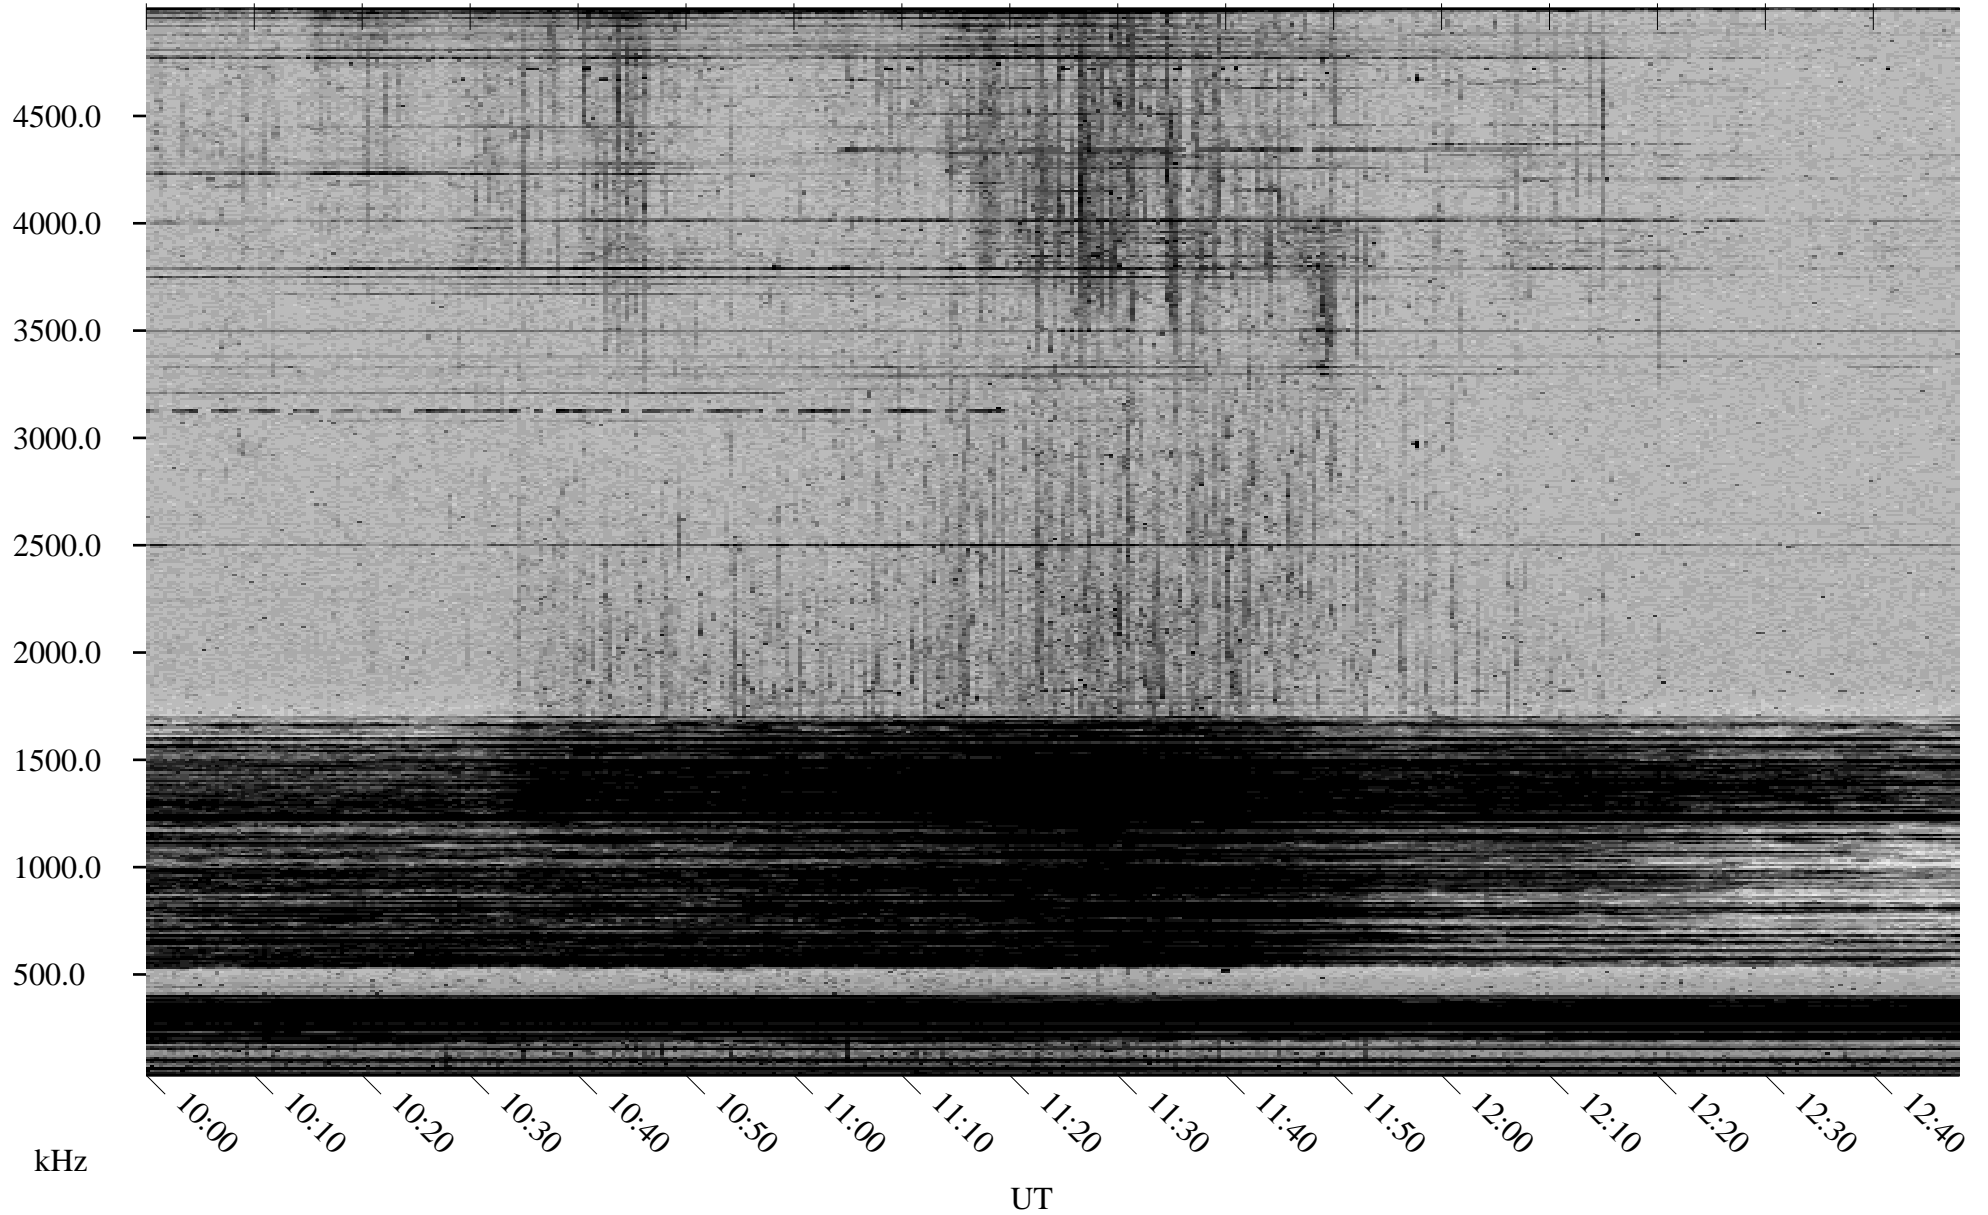

12/22/2001 Churchill, Manitoba

Linear Scale Black = 161 White = 15

ch01356l.r00m max_12

Page 1

12/22/2001 Churchill, Manitoba

Linear Scale Black = 161 White = 15

ch01356l.r00m max_12

Page 2

12/23/2001 Churchill, Manitoba

Linear Scale Black = 161 White = 15

ch01356l.r00m max_12

Page 3

12/23/2001 Churchill, Manitoba

Linear Scale Black = 161 White = 15

ch01356l.r00m max_12

Page 4

12/23/2001 Churchill, Manitoba

Linear Scale Black = 161 White = 15

ch01356l.r00m max_12

Page 5

12/23/2001 Churchill, Manitoba

Linear Scale Black = 161 White = 15

ch01356l.r00m max_12

Page 6

12/23/2001 Churchill, Manitoba

Linear Scale Black = 161 White = 15

ch01356l.r00m max_12

Page 7

UT