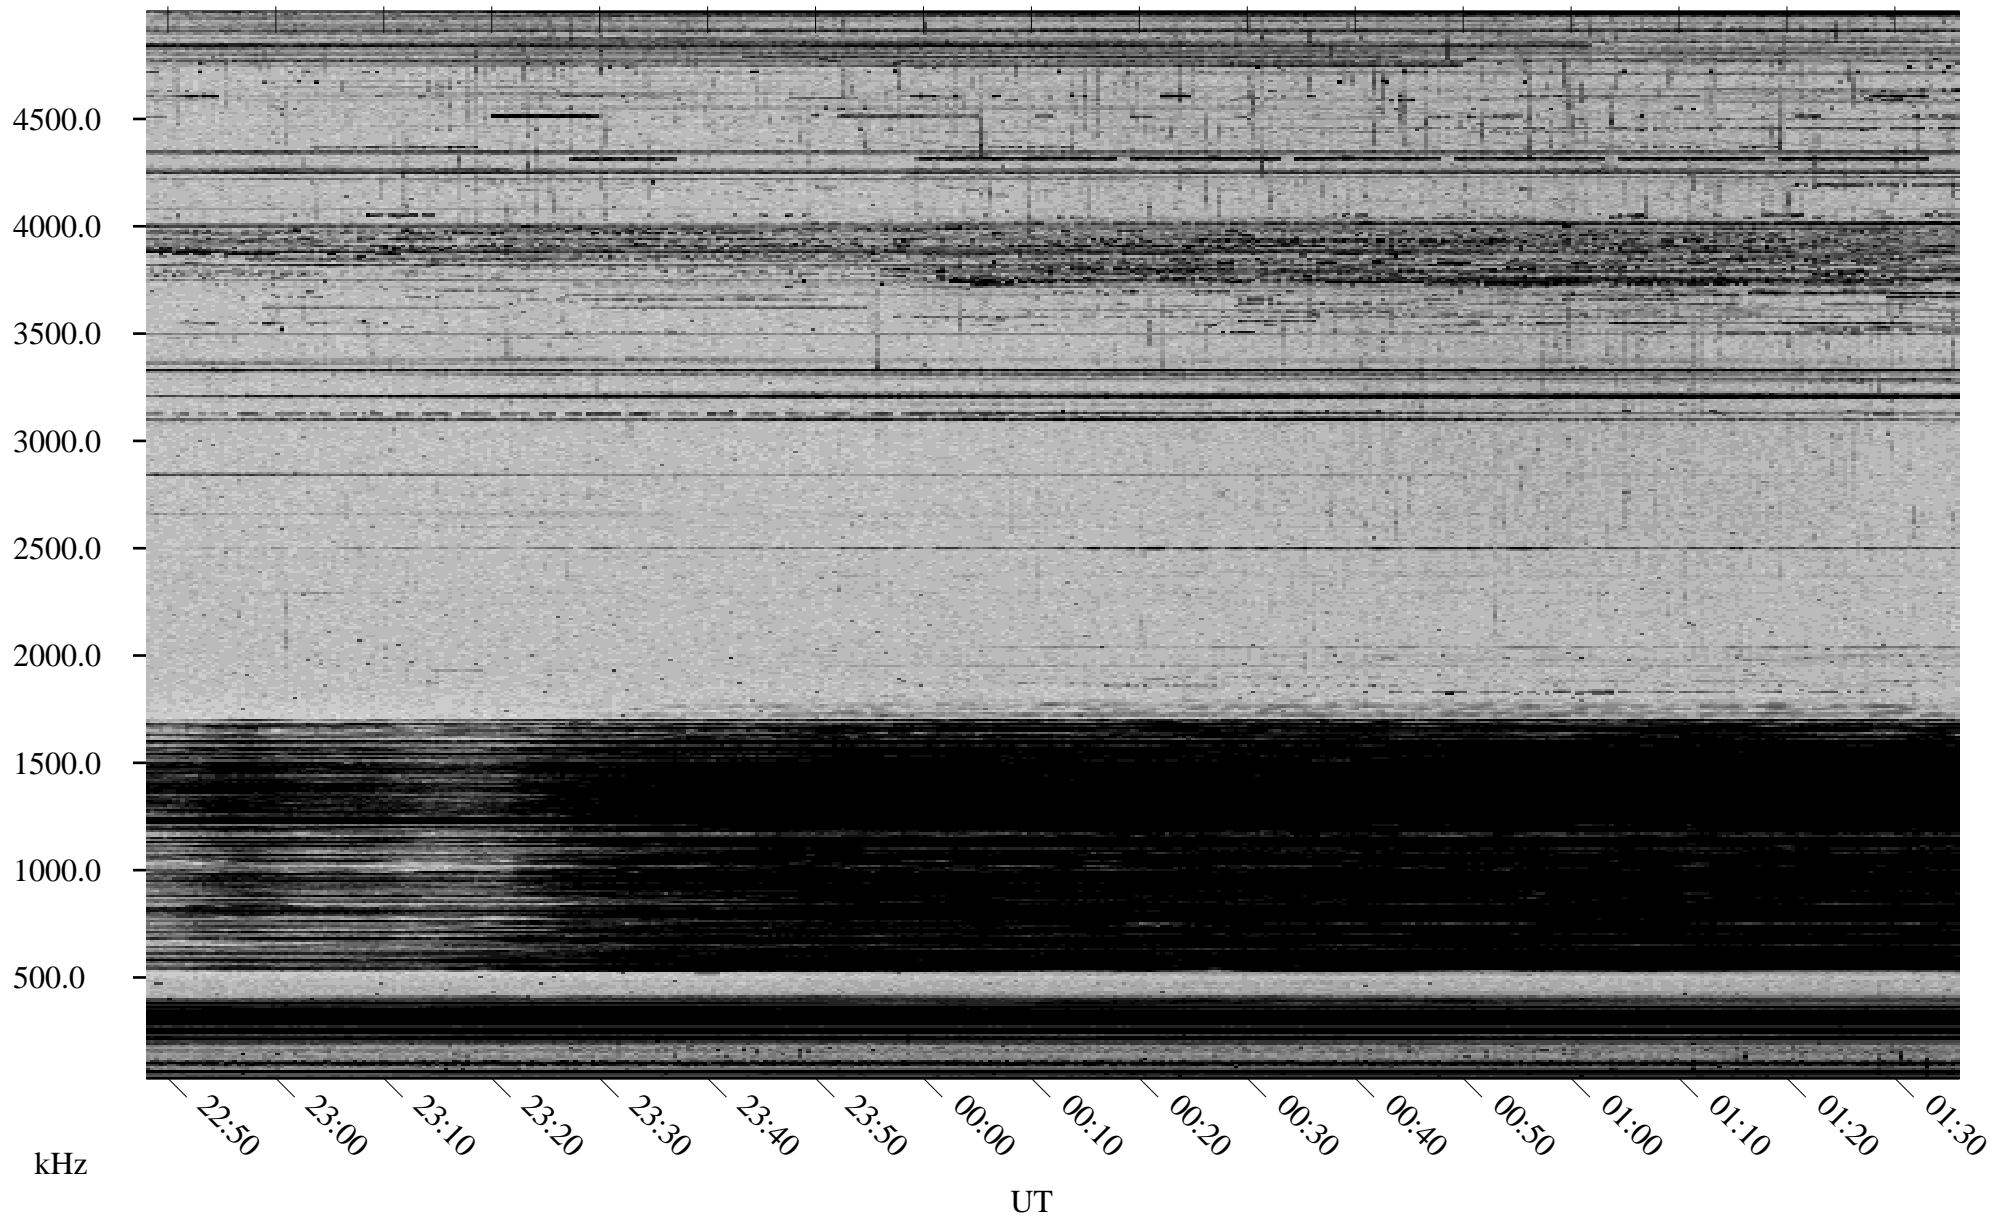

12/28/2001 Churchill, Manitoba

Linear Scale Black = 161 White = 15

ch01362l.r01m max_12

Page 1

12/28/2001 Churchill, Manitoba

Linear Scale Black = 161 White = 15

ch01362l.r01m max_12

Page 2

12/29/2001 Churchill, Manitoba

Linear Scale Black = 161 White = 15

ch01362l.r01m max_12

Page 3