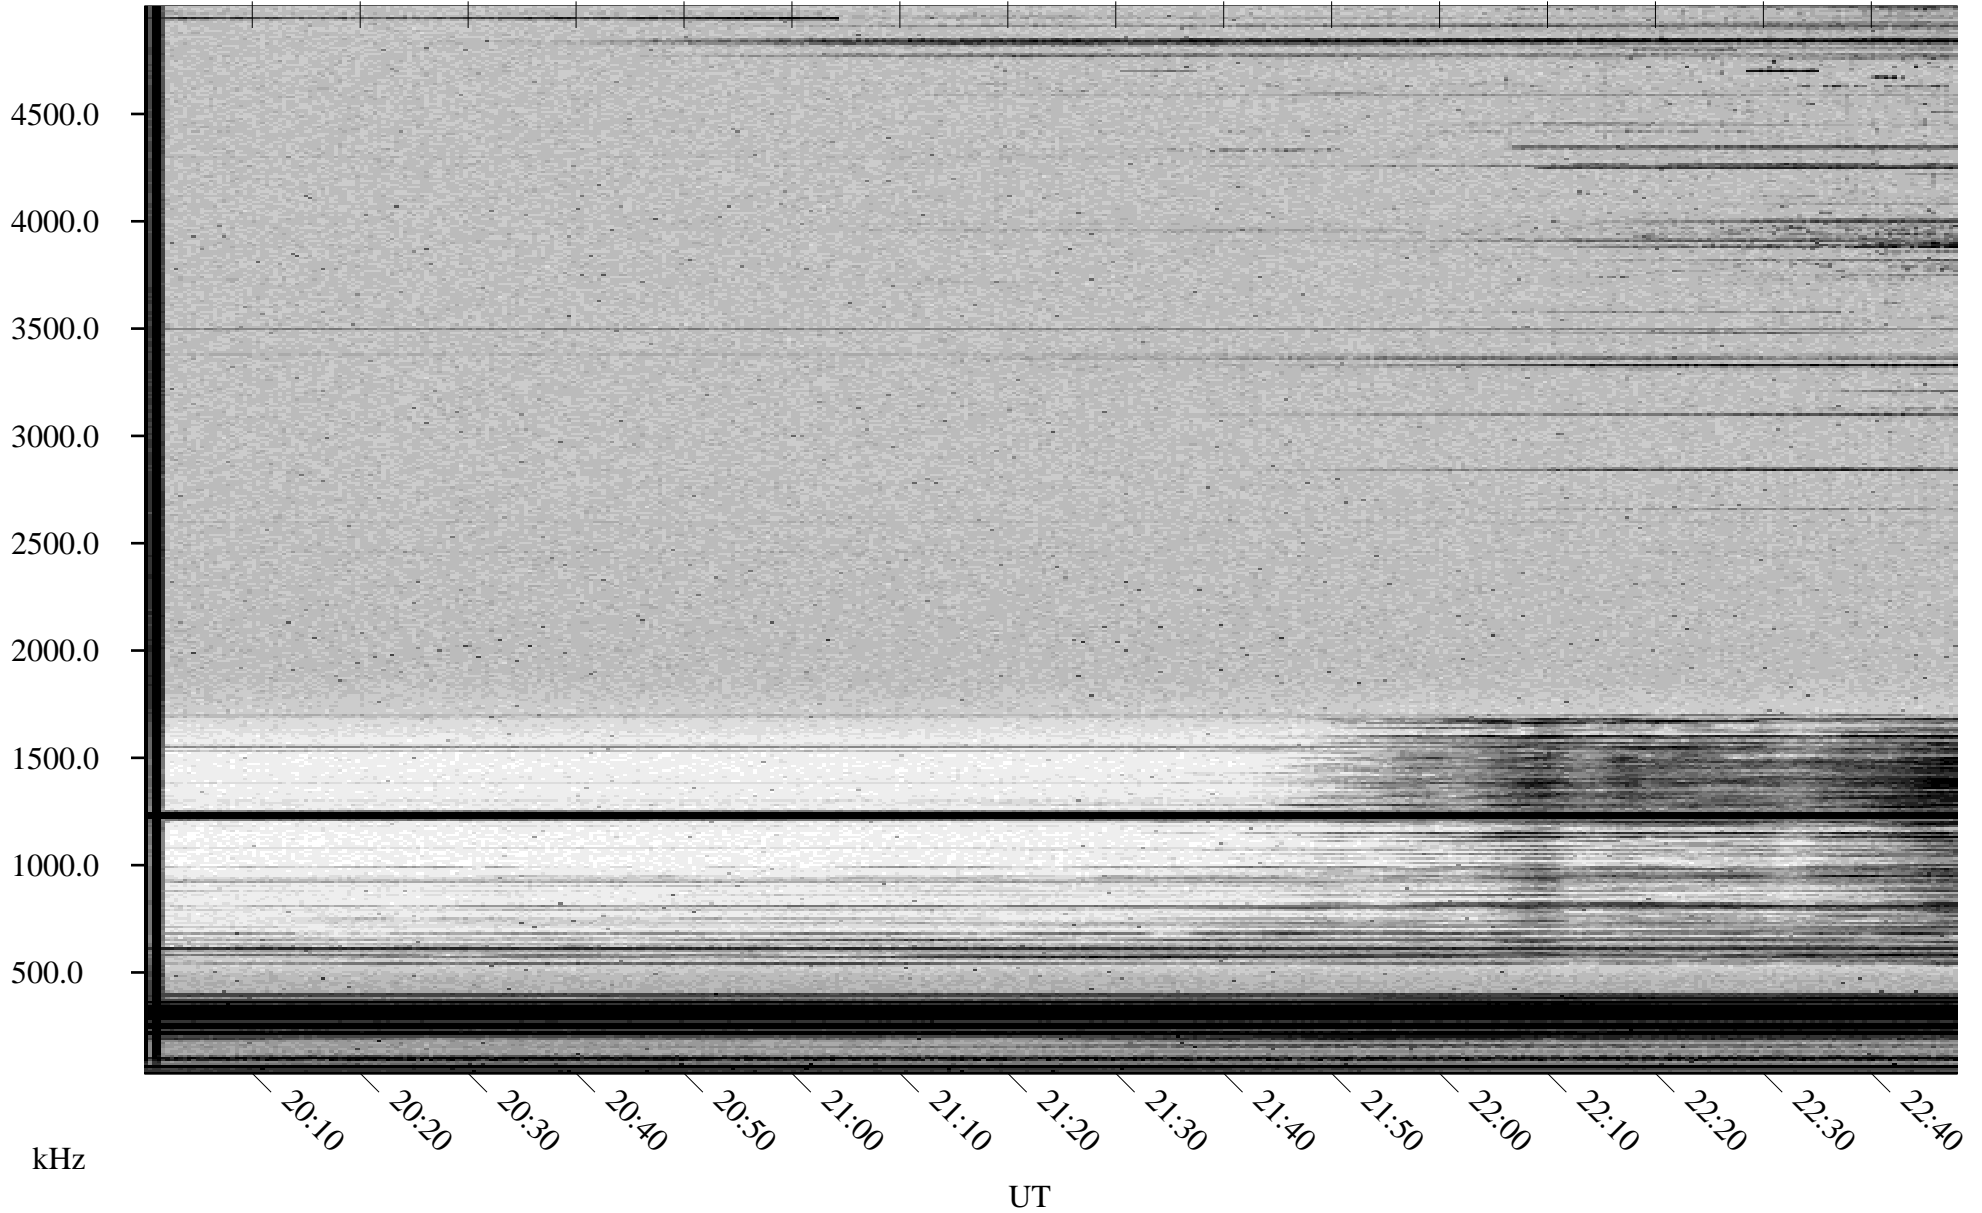

12/28/2001 Churchill, Manitoba

Linear Scale Black = 161 White = 15

ch01362l.r01m max_12

Page 1

12/28/2001 Churchill, Manitoba

Linear Scale Black = 161 White = 15

ch01362l.r01m max_12

Page 2

12/29/2001 Churchill, Manitoba

Linear Scale Black = 161 White = 15

ch01362l.r01m max_12

Page 3