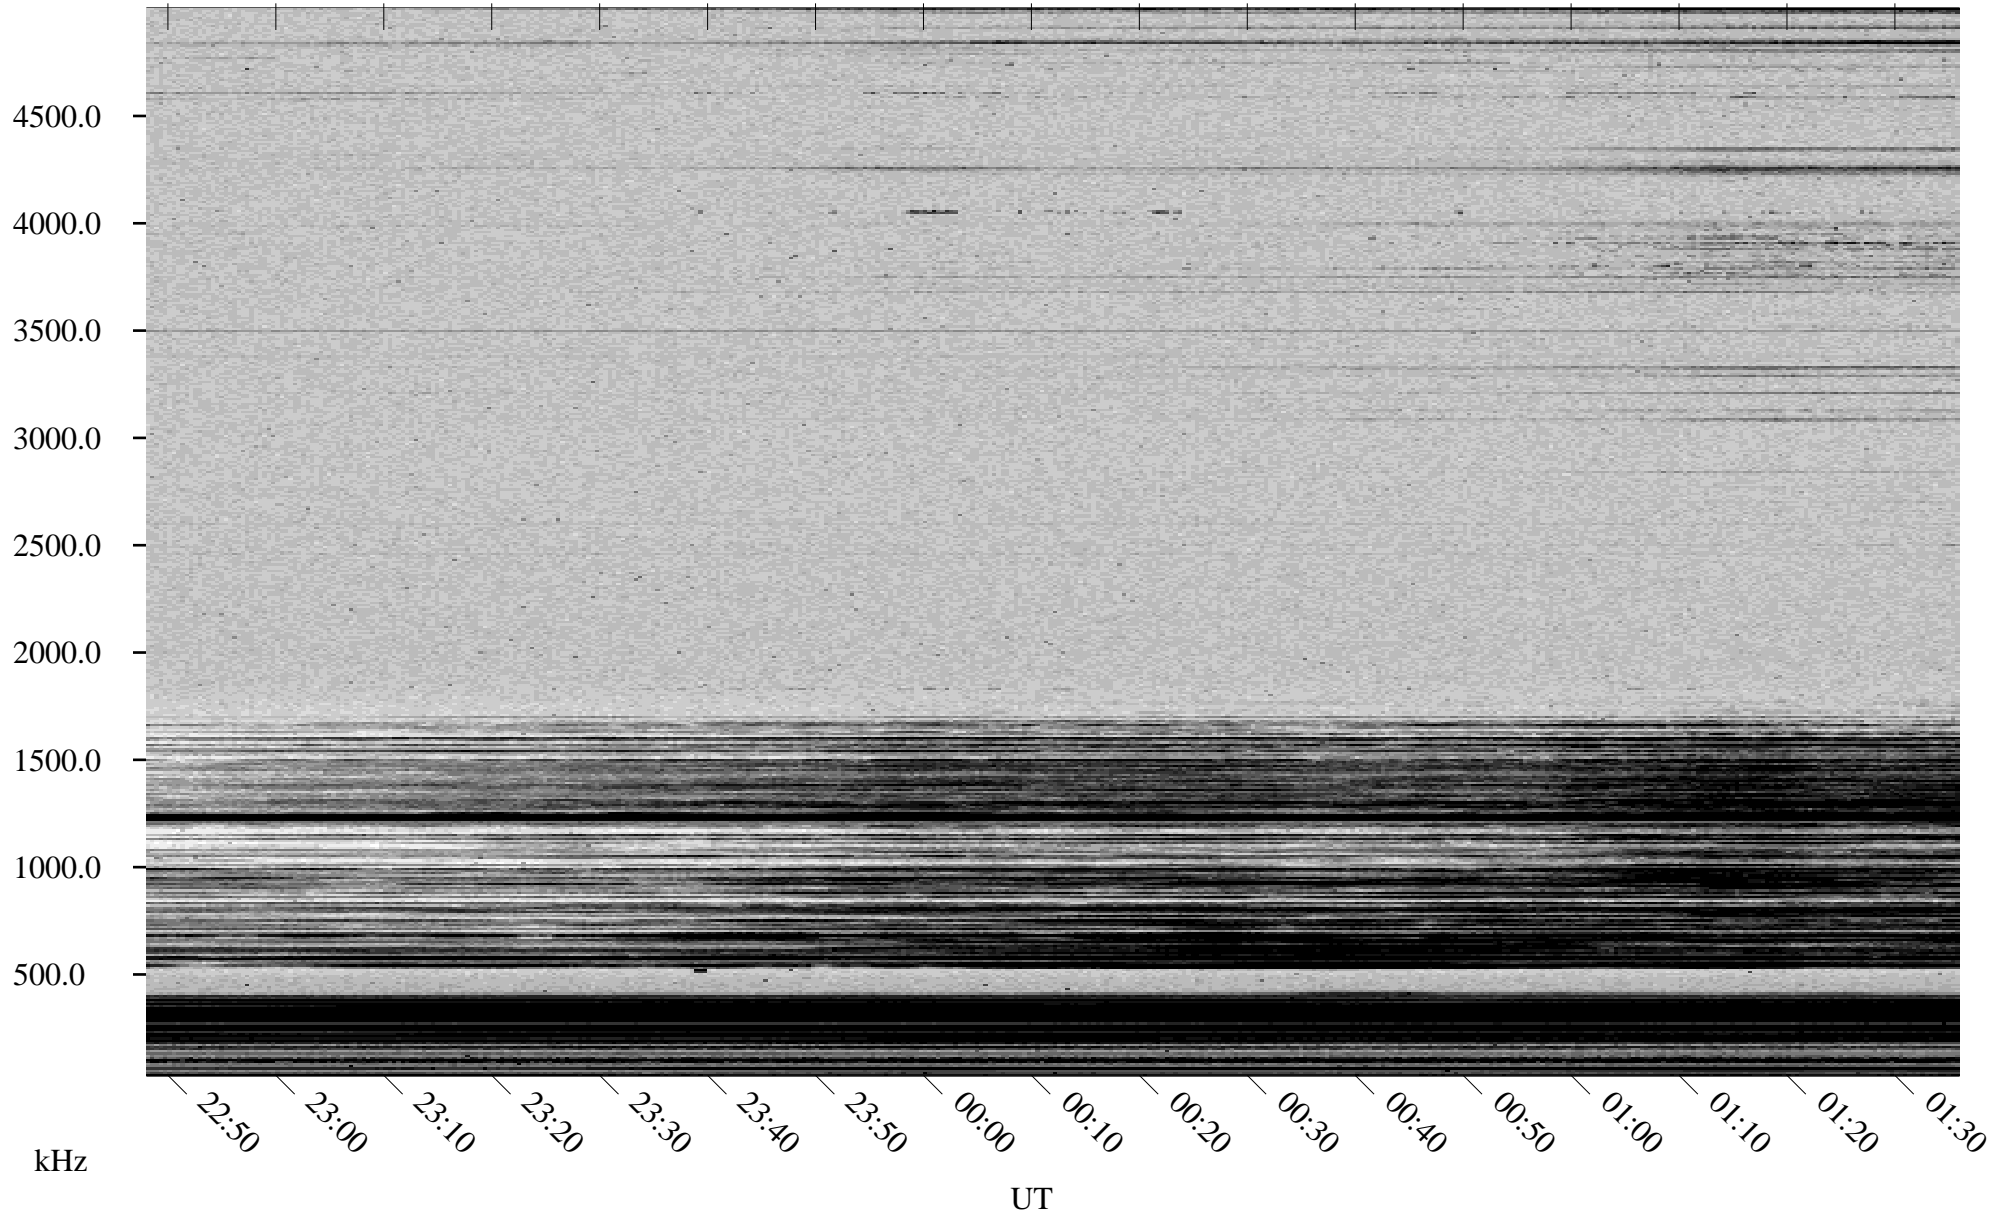

01/08/2002 Churchill, Manitoba

Linear Scale Black = 161 White = 15

ch02008l.r00m max_12

Page 1

01/08/2002 Churchill, Manitoba

Linear Scale Black = 161 White = 15

ch02008l.r00m max_12

Page 2

01/09/2002 Churchill, Manitoba

Linear Scale Black = 161 White = 15

ch02008l.r00m max_12

Page 3

01/09/2002 Churchill, Manitoba

Linear Scale Black = 161 White = 15

ch02008l.r00m max_12

Page 4

01/09/2002 Churchill, Manitoba

Linear Scale Black = 161 White = 15

ch02008l.r00m max_12

Page 5

01/09/2002 Churchill, Manitoba

Linear Scale Black = 161 White = 15

ch02008l.r00m max_12

Page 6

01/09/2002 Churchill, Manitoba

Linear Scale Black = 161 White = 15

ch02008l.r00m max_12

Page 7

01/09/2002 Churchill, Manitoba

Linear Scale Black = 161 White = 15

ch02008l.r00m max_12

Page 8