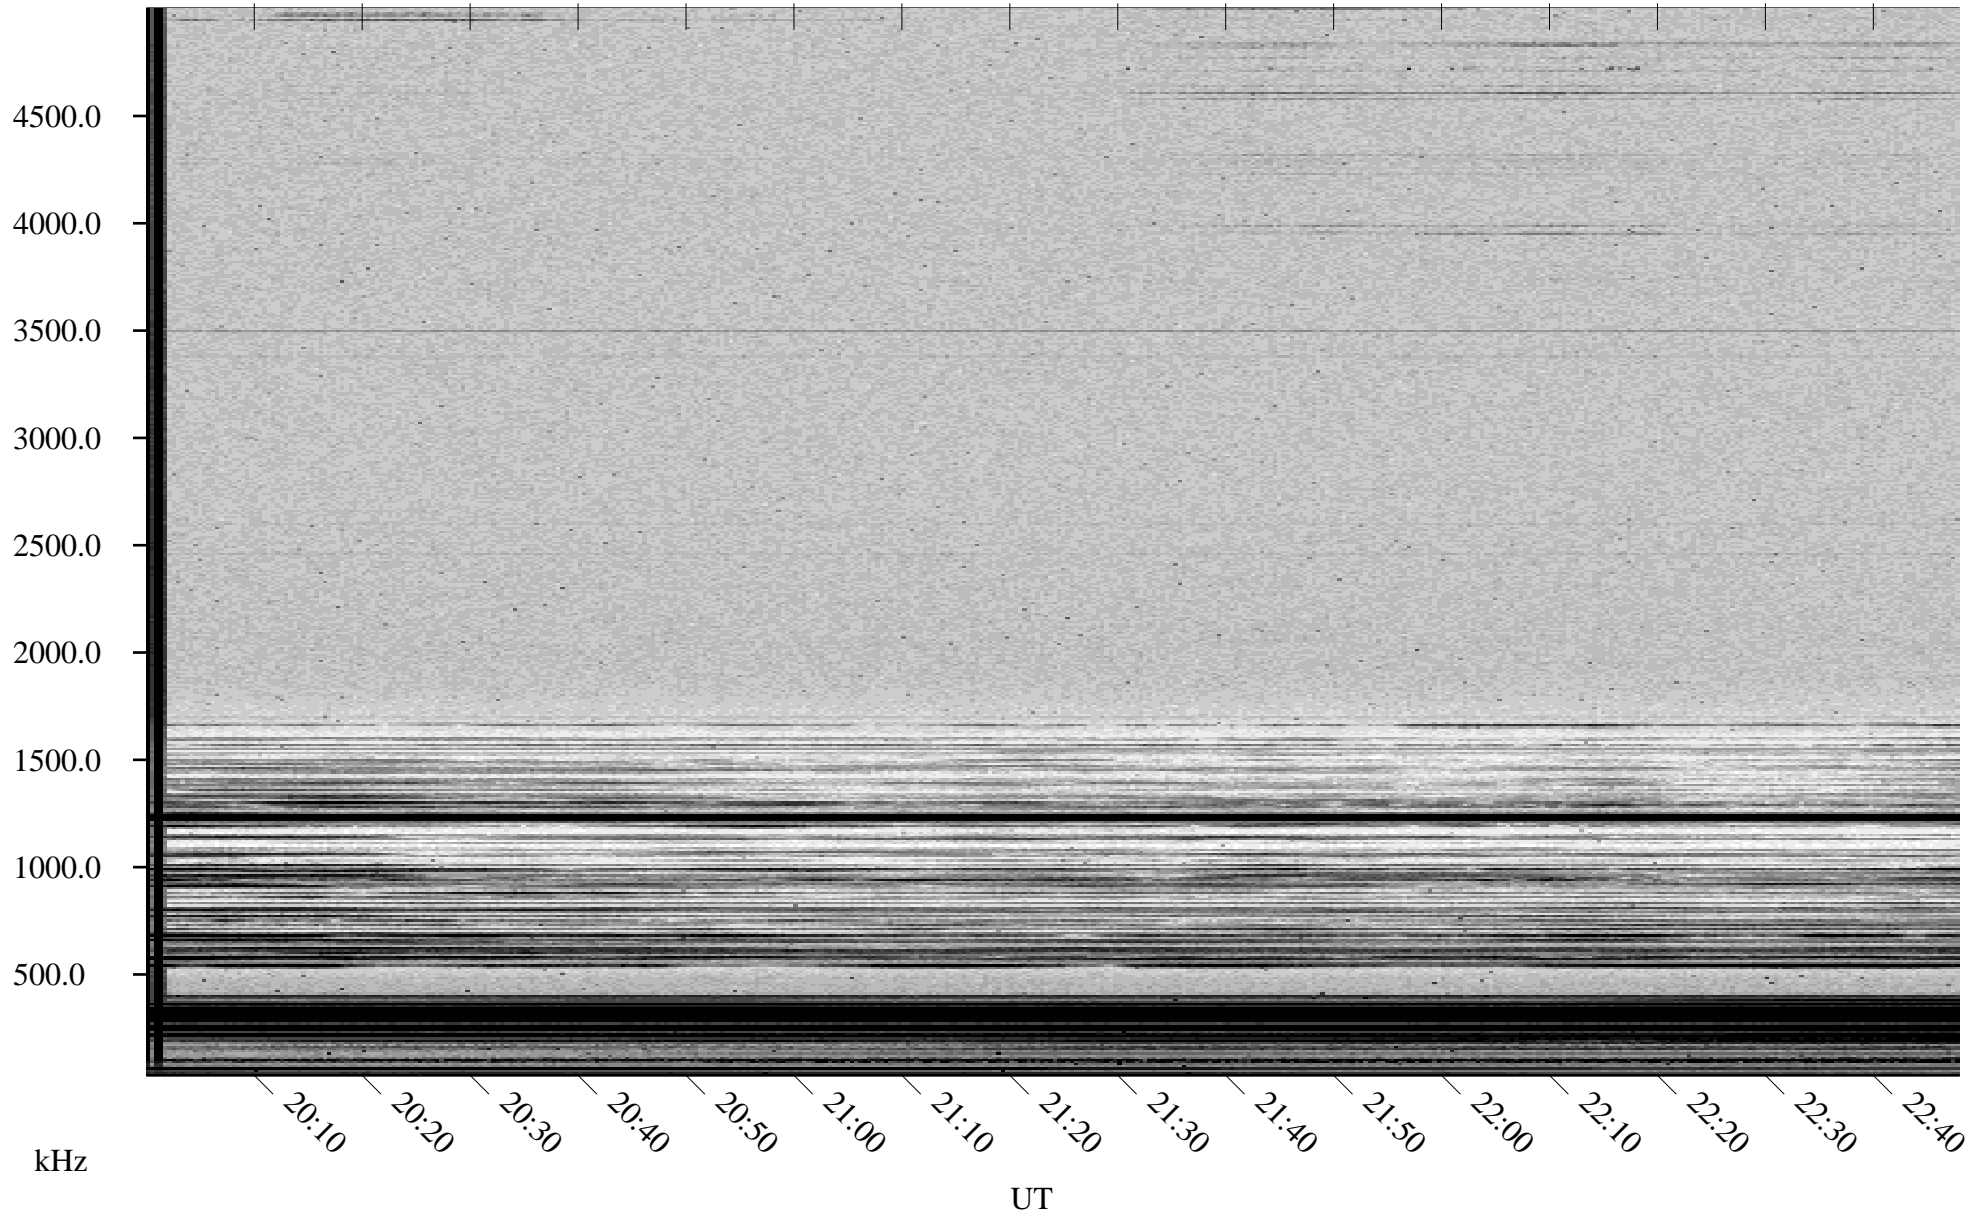

01/08/2002 Churchill, Manitoba

Linear Scale Black = 161 White = 15

ch02008l.r00m max_12

Page 1

01/08/2002 Churchill, Manitoba

Linear Scale Black = 161 White = 15

ch02008l.r00m max_12

Page 2

01/09/2002 Churchill, Manitoba

Linear Scale Black = 161 White = 15

ch02008l.r00m max_12

Page 3

01/09/2002 Churchill, Manitoba

Linear Scale Black = 161 White = 15

ch02008l.r00m max_12

Page 4

01/09/2002 Churchill, Manitoba

Linear Scale Black = 161 White = 15

ch02008l.r00m max_12

Page 5

01/09/2002 Churchill, Manitoba

Linear Scale Black = 161 White = 15

ch02008l.r00m max_12

Page 6

01/09/2002 Churchill, Manitoba

Linear Scale Black = 161 White = 15

ch02008l.r00m max_12

Page 7

01/09/2002 Churchill, Manitoba

Linear Scale Black = 161 White = 15

ch02008l.r00m max_12

Page 8