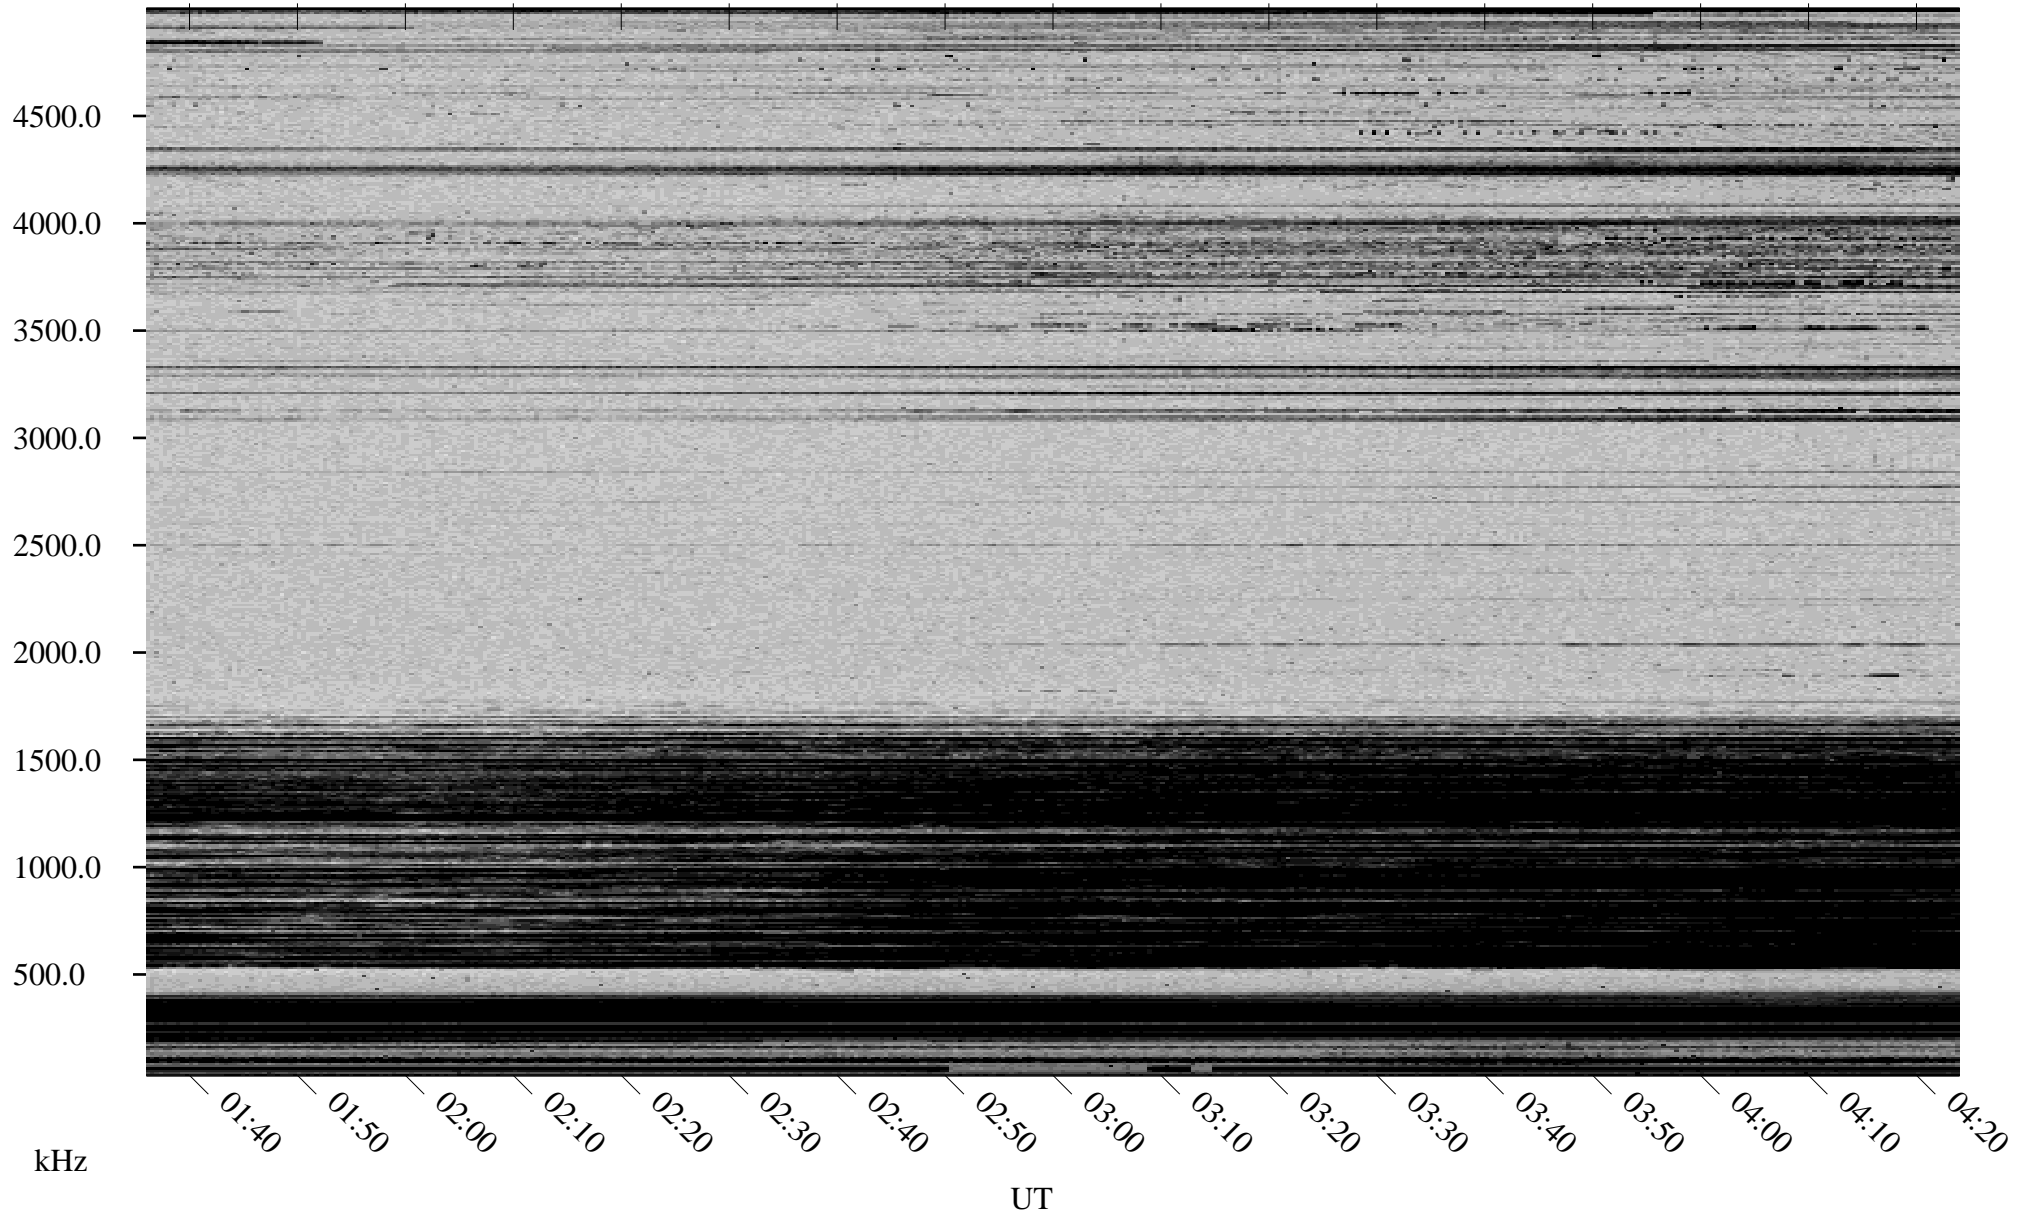

01/08/2002 Churchill, Manitoba

Linear Scale Black = 161 White = 15

ch02008l.r00m max_12

Page 1

01/08/2002 Churchill, Manitoba

Linear Scale Black = 161 White = 15

ch02008l.r00m max_12

Page 2

01/09/2002 Churchill, Manitoba

Linear Scale Black = 161 White = 15

ch02008l.r00m max_12

Page 3

01/09/2002 Churchill, Manitoba

Linear Scale Black = 161 White = 15

ch02008l.r00m max_12

Page 4

01/09/2002 Churchill, Manitoba

Linear Scale Black = 161 White = 15

ch02008l.r00m max_12

Page 5

01/09/2002 Churchill, Manitoba

Linear Scale Black = 161 White = 15

ch02008l.r00m max_12

Page 6

01/09/2002 Churchill, Manitoba

Linear Scale Black = 161 White = 15

ch02008l.r00m max_12

Page 7

01/09/2002 Churchill, Manitoba

Linear Scale Black = 161 White = 15

ch02008l.r00m max_12

Page 8