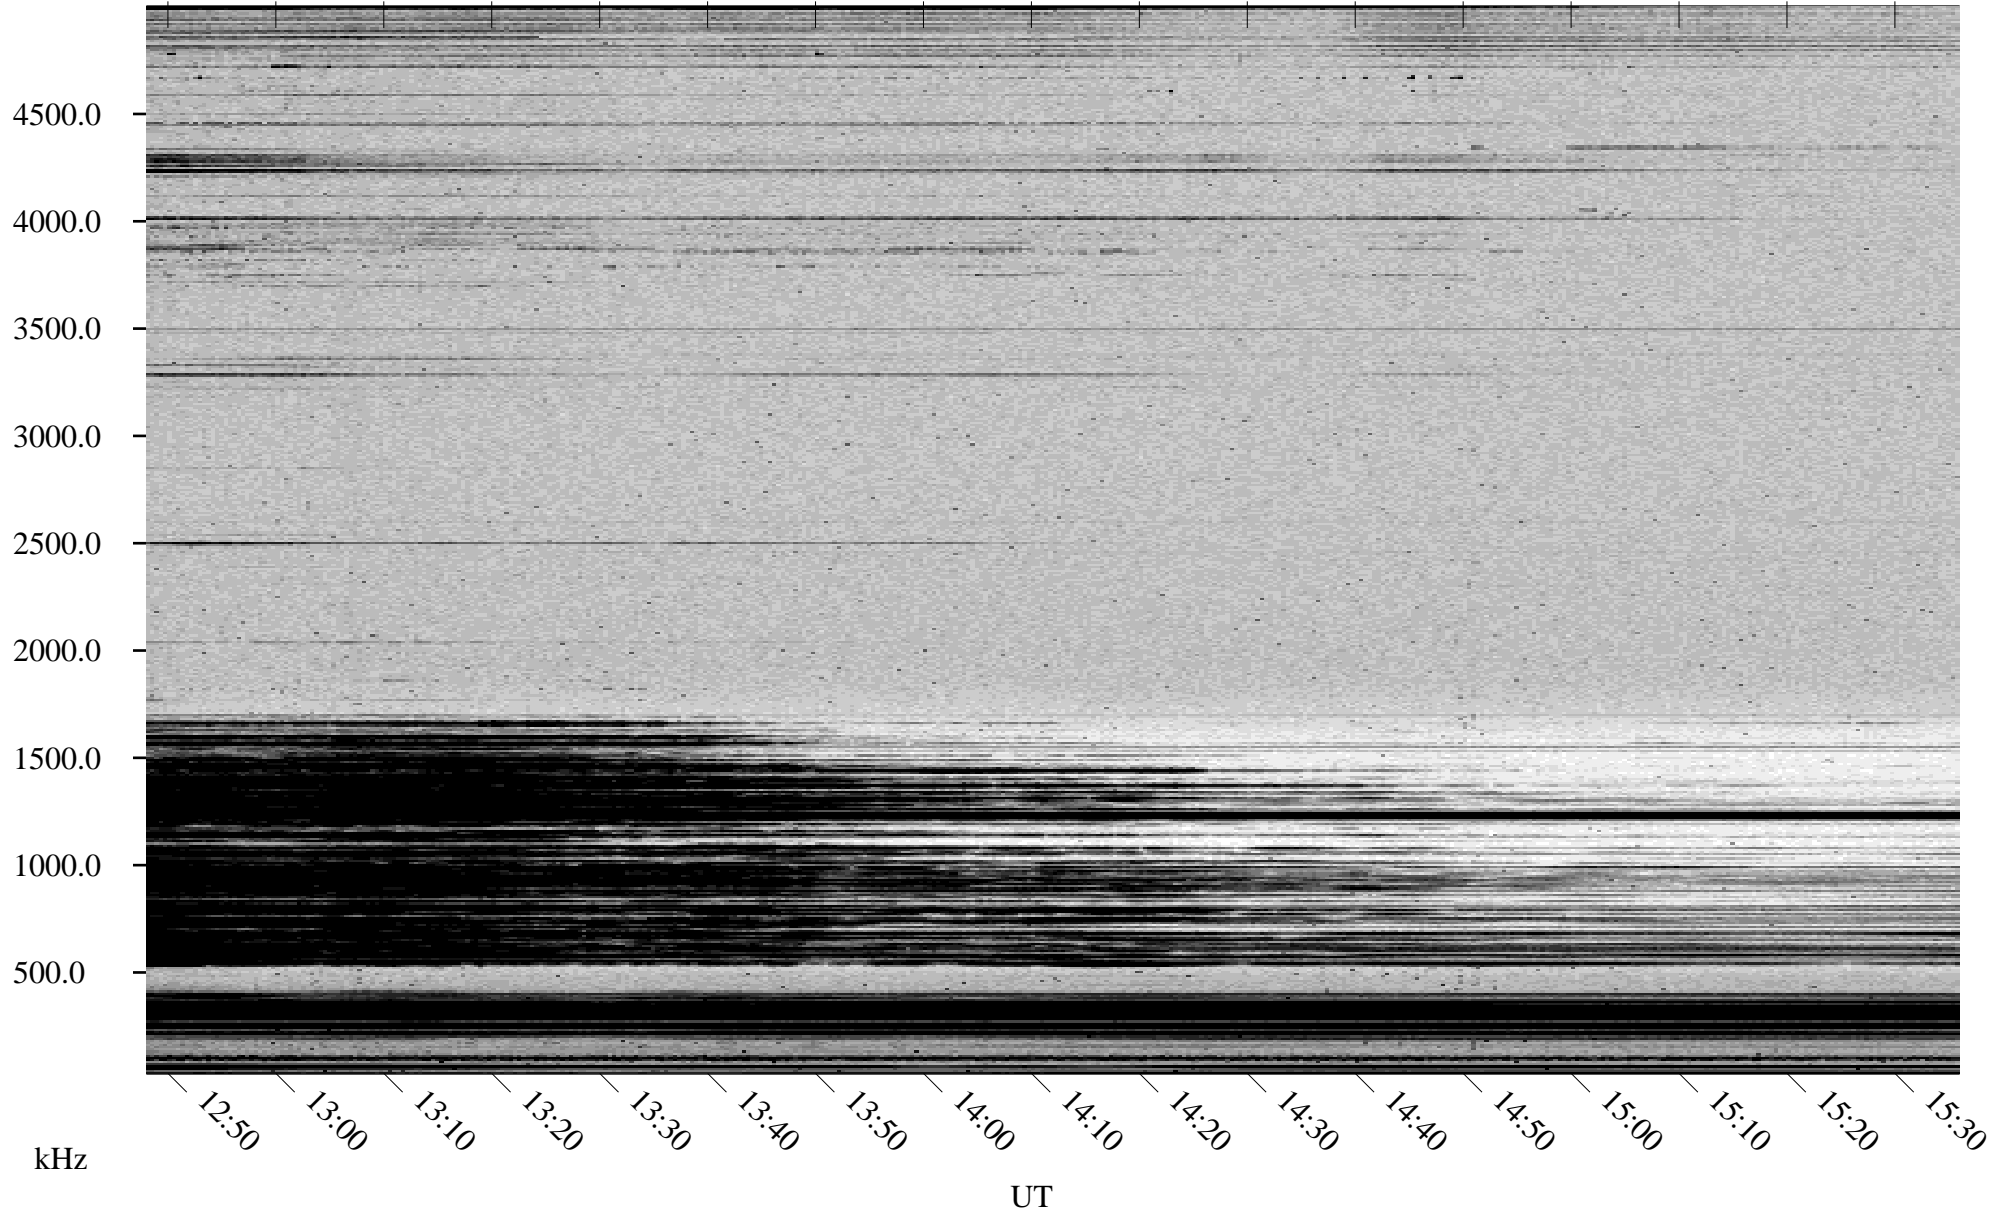

01/09/2002 Churchill, Manitoba

Linear Scale Black = 161 White = 15

ch02008l.r00m max_12

Page 5

01/09/2002 Churchill, Manitoba

Linear Scale Black = 161 White = 15

ch02008l.r00m max_12

Page 6

01/09/2002 Churchill, Manitoba

Linear Scale Black = 161 White = 15

ch02008l.r00m max_12

Page 7

01/09/2002 Churchill, Manitoba

Linear Scale Black = 161 White = 15

ch02008l.r00m max_12

Page 8