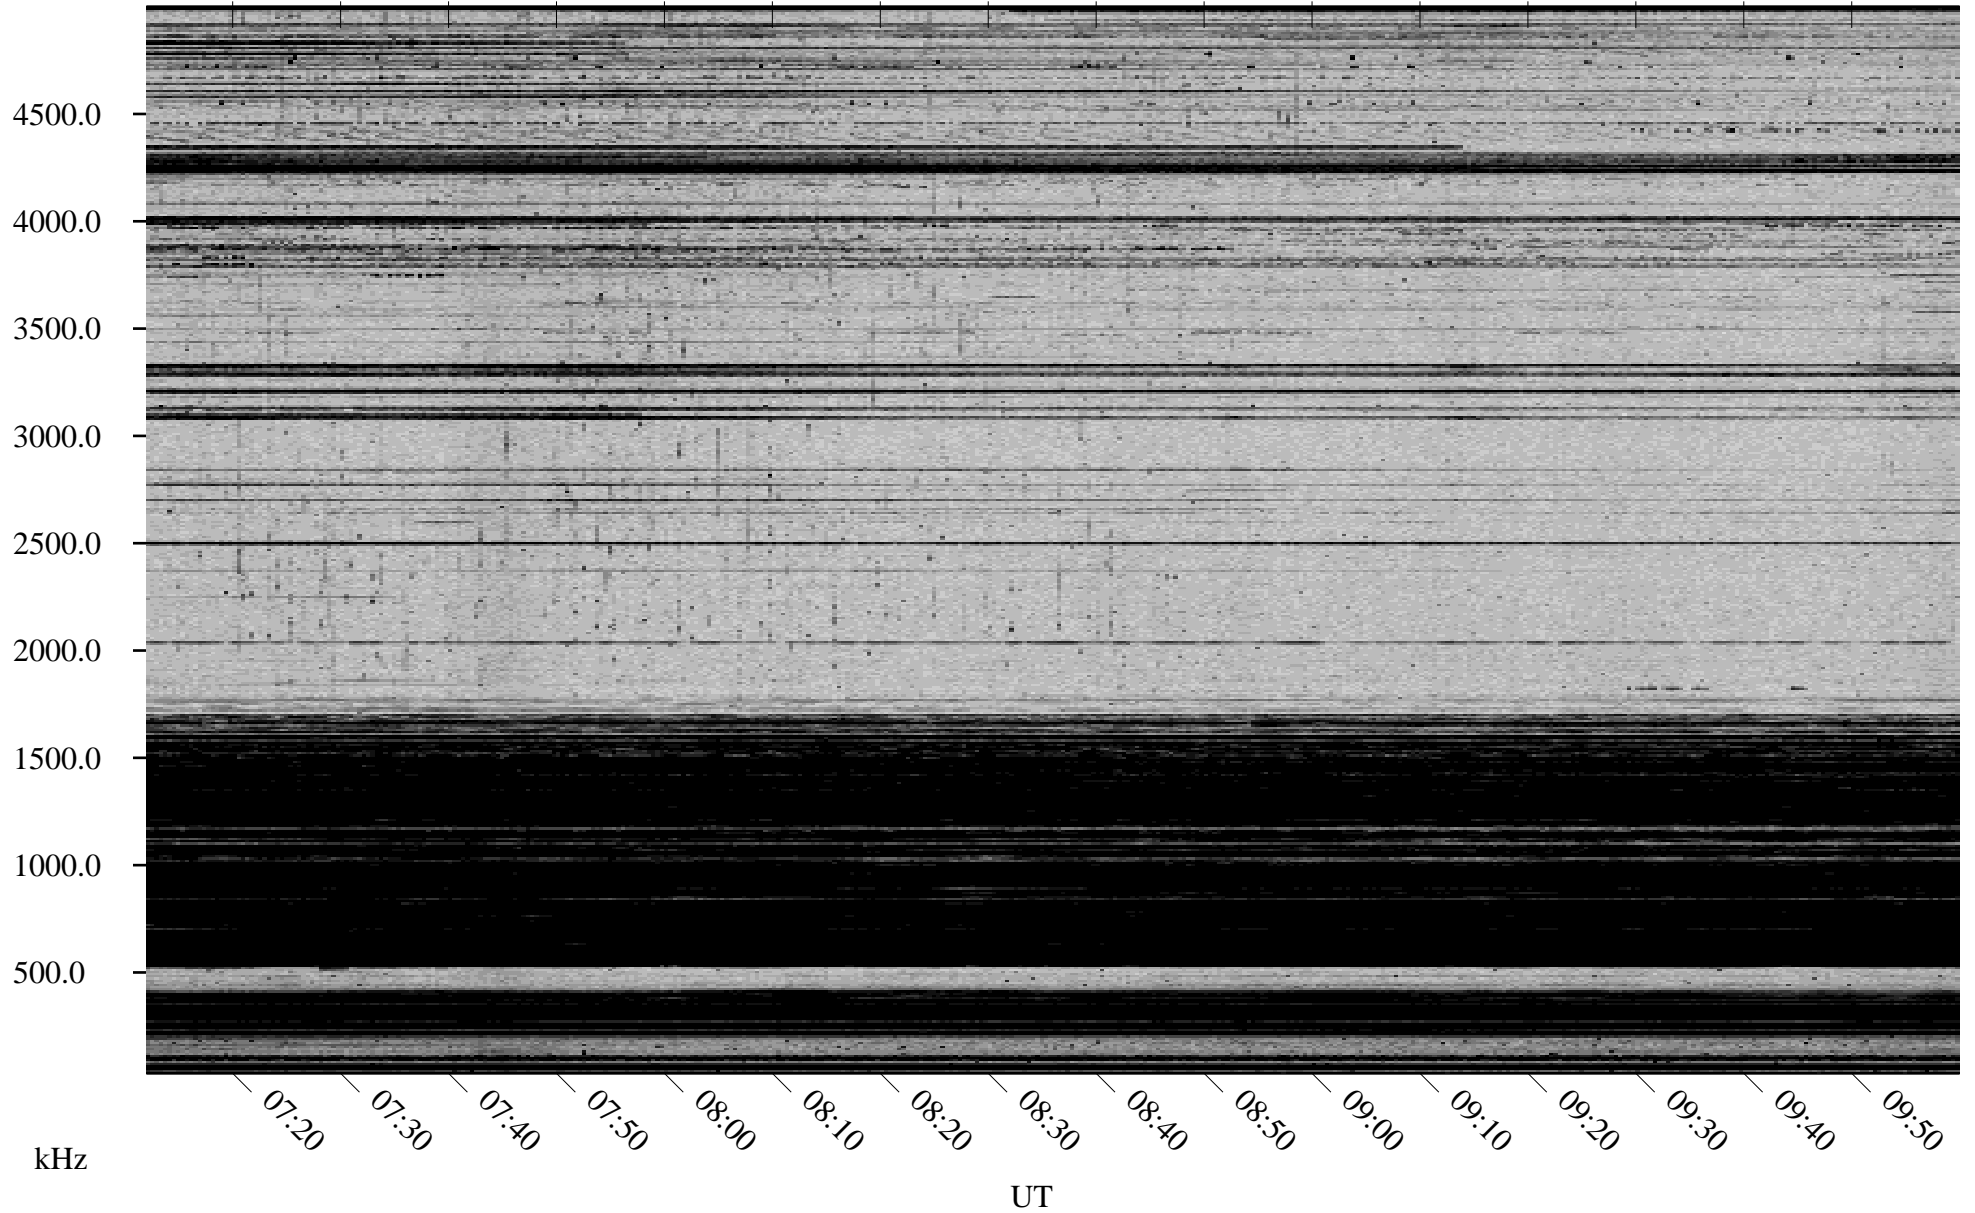

01/08/2002 Churchill, Manitoba

Linear Scale Black = 161 White = 15

ch02008l.r00m max_12

Page 1

01/08/2002 Churchill, Manitoba

Linear Scale Black = 161 White = 15

ch02008l.r00m max_12

Page 2

01/09/2002 Churchill, Manitoba

Linear Scale Black = 161 White = 15

ch02008l.r00m max_12

Page 3

01/09/2002 Churchill, Manitoba

Linear Scale Black = 161 White = 15

ch02008l.r00m max_12

Page 4

01/09/2002 Churchill, Manitoba

Linear Scale Black = 161 White = 15

ch02008l.r00m max_12

Page 5

01/09/2002 Churchill, Manitoba

Linear Scale Black = 161 White = 15

ch02008l.r00m max_12

Page 6

01/09/2002 Churchill, Manitoba

Linear Scale Black = 161 White = 15

ch02008l.r00m max_12

Page 7

01/09/2002 Churchill, Manitoba

Linear Scale Black = 161 White = 15

ch02008l.r00m max_12

Page 8