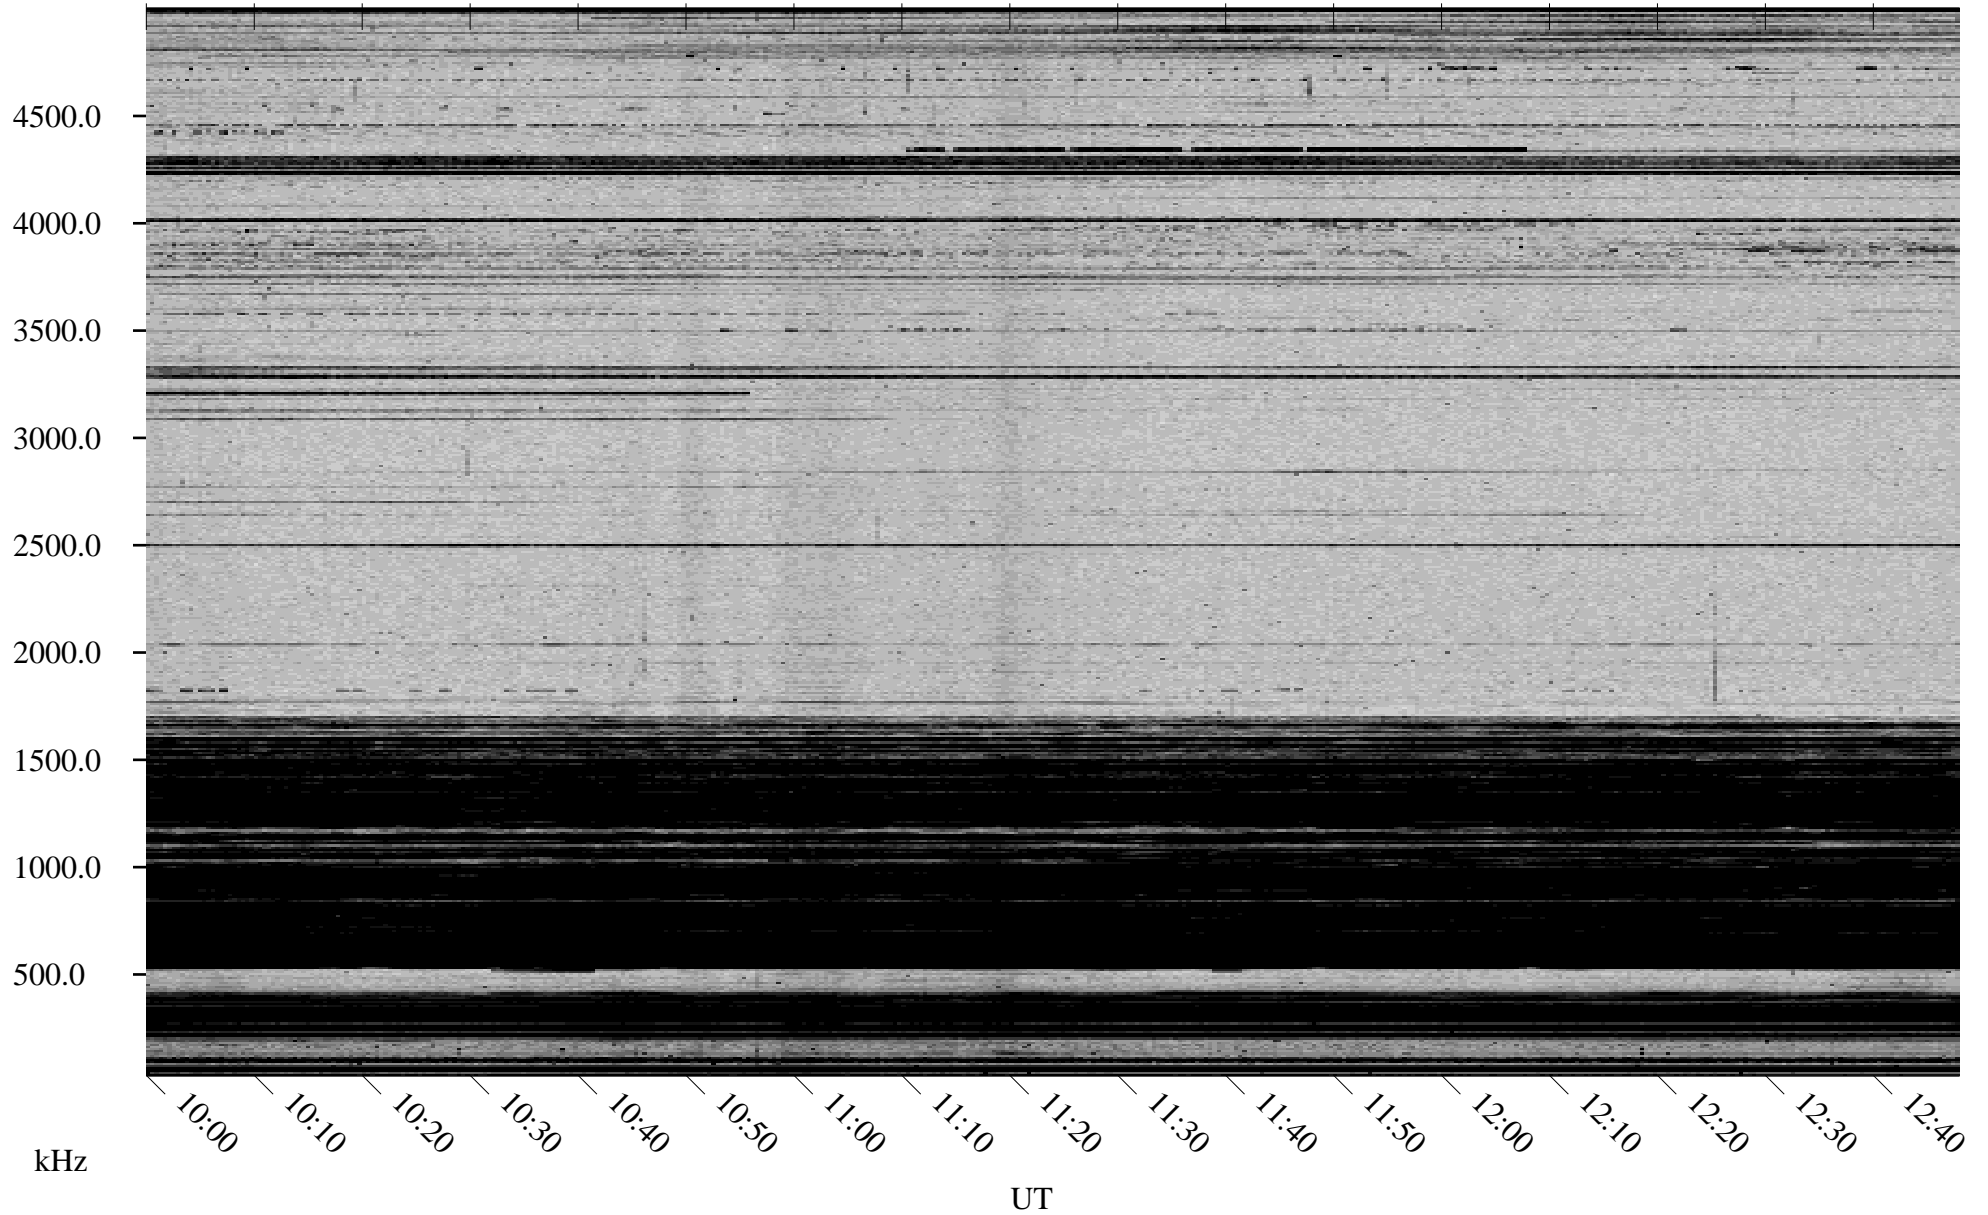

01/08/2002 Churchill, Manitoba

Linear Scale Black = 161 White = 15

ch02008l.r00m max_12

Page 1

01/08/2002 Churchill, Manitoba

Linear Scale Black = 161 White = 15

ch02008l.r00m max_12

Page 2

01/09/2002 Churchill, Manitoba

Linear Scale Black = 161 White = 15

ch02008l.r00m max_12

Page 3

01/09/2002 Churchill, Manitoba

Linear Scale Black = 161 White = 15

ch02008l.r00m max_12

Page 4

01/09/2002 Churchill, Manitoba

Linear Scale Black = 161 White = 15

ch02008l.r00m max_12

Page 5

01/09/2002 Churchill, Manitoba

Linear Scale Black = 161 White = 15

ch02008l.r00m max_12

Page 6

01/09/2002 Churchill, Manitoba

Linear Scale Black = 161 White = 15

ch02008l.r00m max_12

Page 7

01/09/2002 Churchill, Manitoba

Linear Scale Black = 161 White = 15

ch02008l.r00m max_12

Page 8