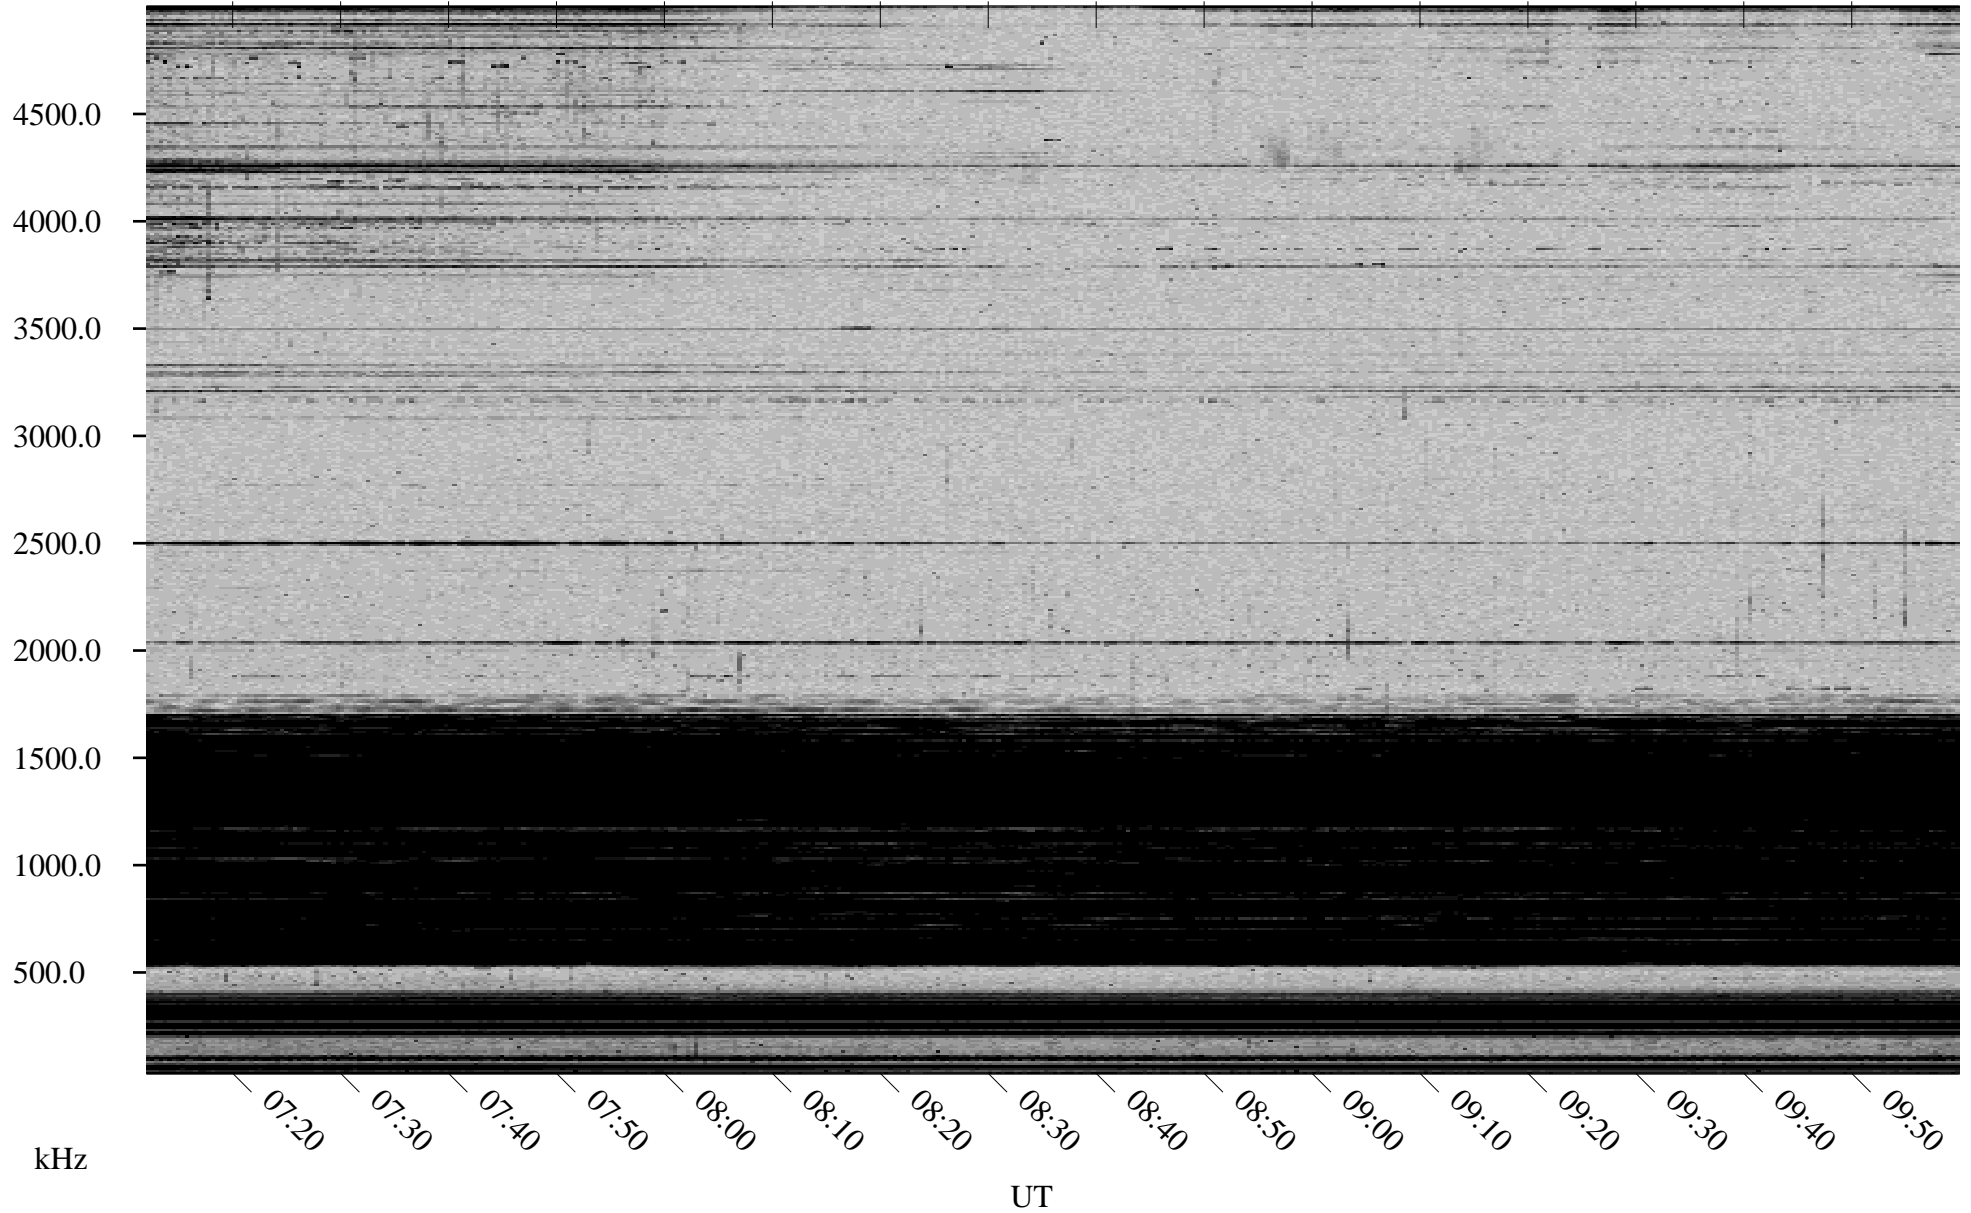

01/09/2002 Churchill, Manitoba

Linear Scale Black = 161 White = 15

ch02009l.r00m max_12

Page 1

01/09/2002 Churchill, Manitoba

Linear Scale Black = 161 White = 15

ch02009l.r00m max_12

Page 2

01/10/2002 Churchill, Manitoba

Linear Scale Black = 161 White = 15

ch02009l.r00m max_12

Page 3

01/10/2002 Churchill, Manitoba

Linear Scale Black = 161 White = 15

ch02009l.r00m max_12

Page 4

01/10/2002 Churchill, Manitoba

Linear Scale Black = 161 White = 15

ch02009l.r00m max_12

Page 5

01/10/2002 Churchill, Manitoba

Linear Scale Black = 161 White = 15

ch02009l.r00m max_12

Page 6

01/10/2002 Churchill, Manitoba

Linear Scale Black = 161 White = 15

ch02009l.r00m max_12

Page 7

01/10/2002 Churchill, Manitoba

Linear Scale Black = 161 White = 15

ch02009l.r00m max_12