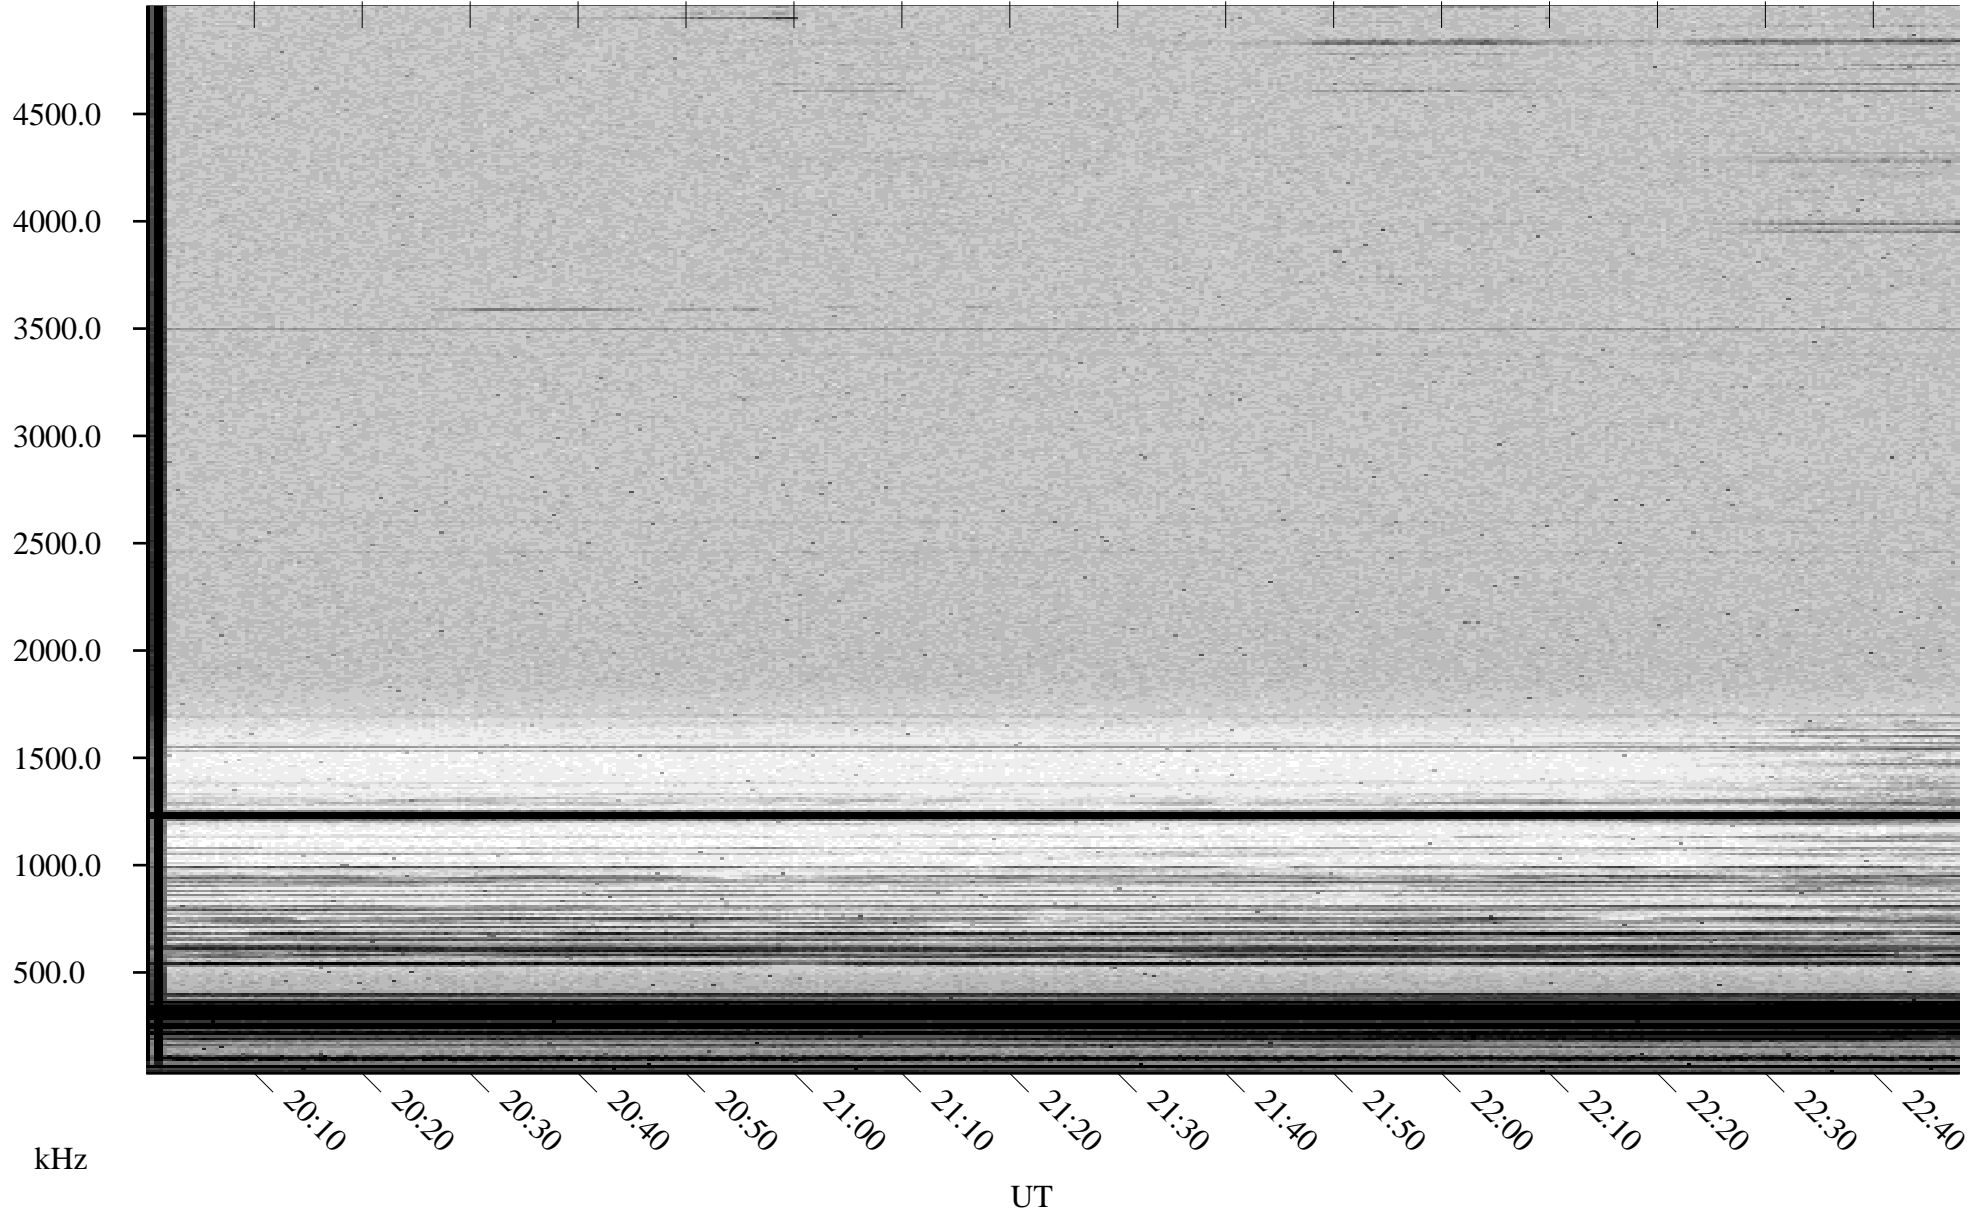

01/09/2002 Churchill, Manitoba

Linear Scale Black = 161 White = 15

ch02009l.r00m max_12

Page 1

01/09/2002 Churchill, Manitoba

Linear Scale Black = 161 White = 15

ch02009l.r00m max_12

Page 2

01/10/2002 Churchill, Manitoba

Linear Scale Black = 161 White = 15

ch02009l.r00m max_12

Page 3

01/10/2002 Churchill, Manitoba

Linear Scale Black = 161 White = 15

ch02009l.r00m max_12

Page 4

01/10/2002 Churchill, Manitoba

Linear Scale Black = 161 White = 15

ch02009l.r00m max_12

Page 5

01/10/2002 Churchill, Manitoba

Linear Scale Black = 161 White = 15

ch02009l.r00m max_12

Page 6

01/10/2002 Churchill, Manitoba

Linear Scale Black = 161 White = 15

ch02009l.r00m max_12

Page 7

01/10/2002 Churchill, Manitoba

Linear Scale Black = 161 White = 15

ch02009l.r00m max_12