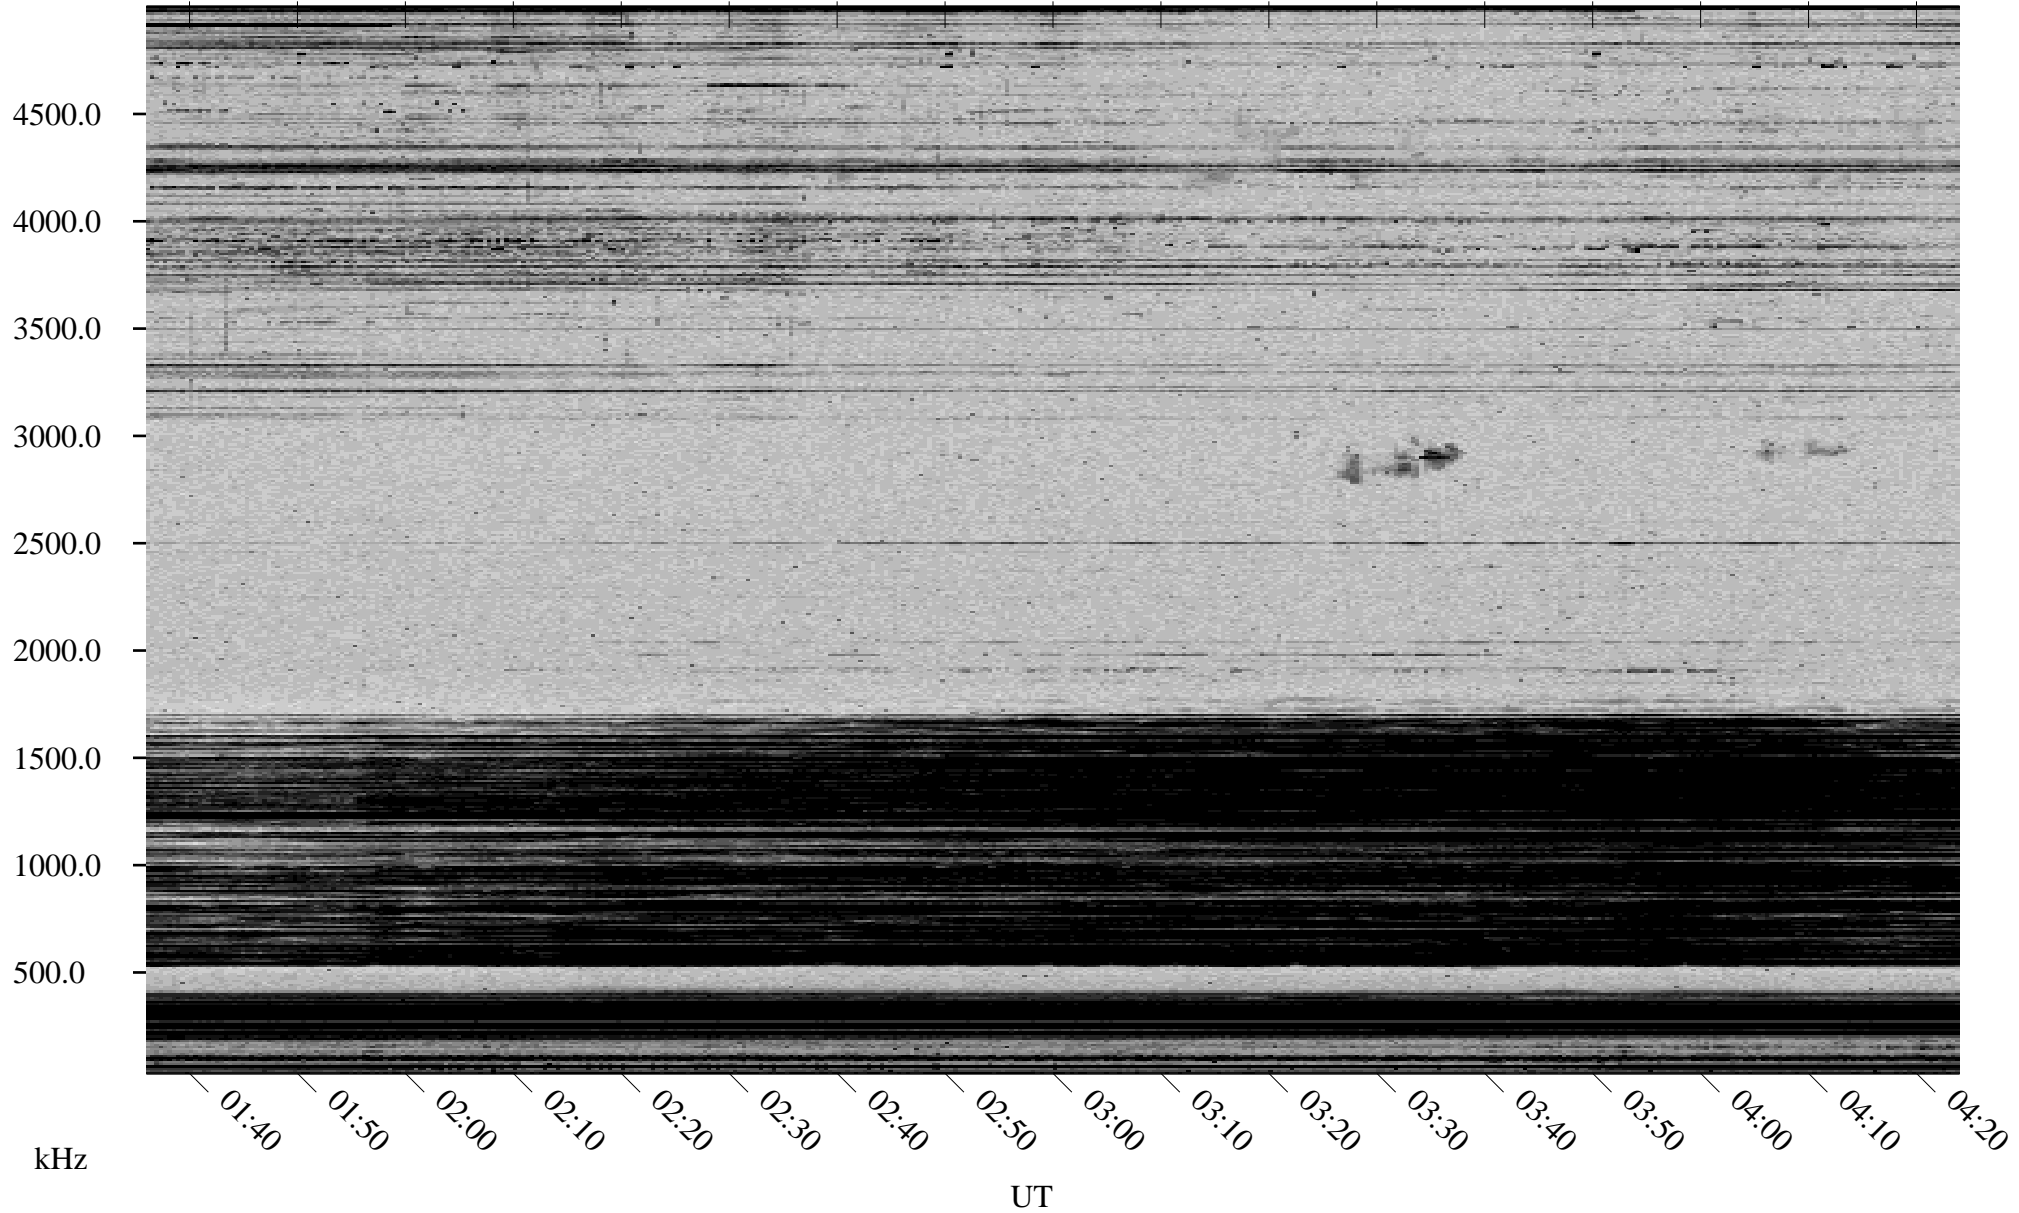

01/09/2002 Churchill, Manitoba

Linear Scale Black = 161 White = 15

ch02009l.r00m max_12

Page 1

01/09/2002 Churchill, Manitoba

Linear Scale Black = 161 White = 15

ch02009l.r00m max_12

Page 2

01/10/2002 Churchill, Manitoba

Linear Scale Black = 161 White = 15

ch02009l.r00m max_12

Page 3

01/10/2002 Churchill, Manitoba

Linear Scale Black = 161 White = 15

ch02009l.r00m max_12

Page 4

01/10/2002 Churchill, Manitoba

Linear Scale Black = 161 White = 15

ch02009l.r00m max_12

Page 5

01/10/2002 Churchill, Manitoba

Linear Scale Black = 161 White = 15

ch02009l.r00m max_12

Page 6

01/10/2002 Churchill, Manitoba

Linear Scale Black = 161 White = 15

ch02009l.r00m max_12

Page 7

01/10/2002 Churchill, Manitoba

Linear Scale Black = 161 White = 15

ch02009l.r00m max_12