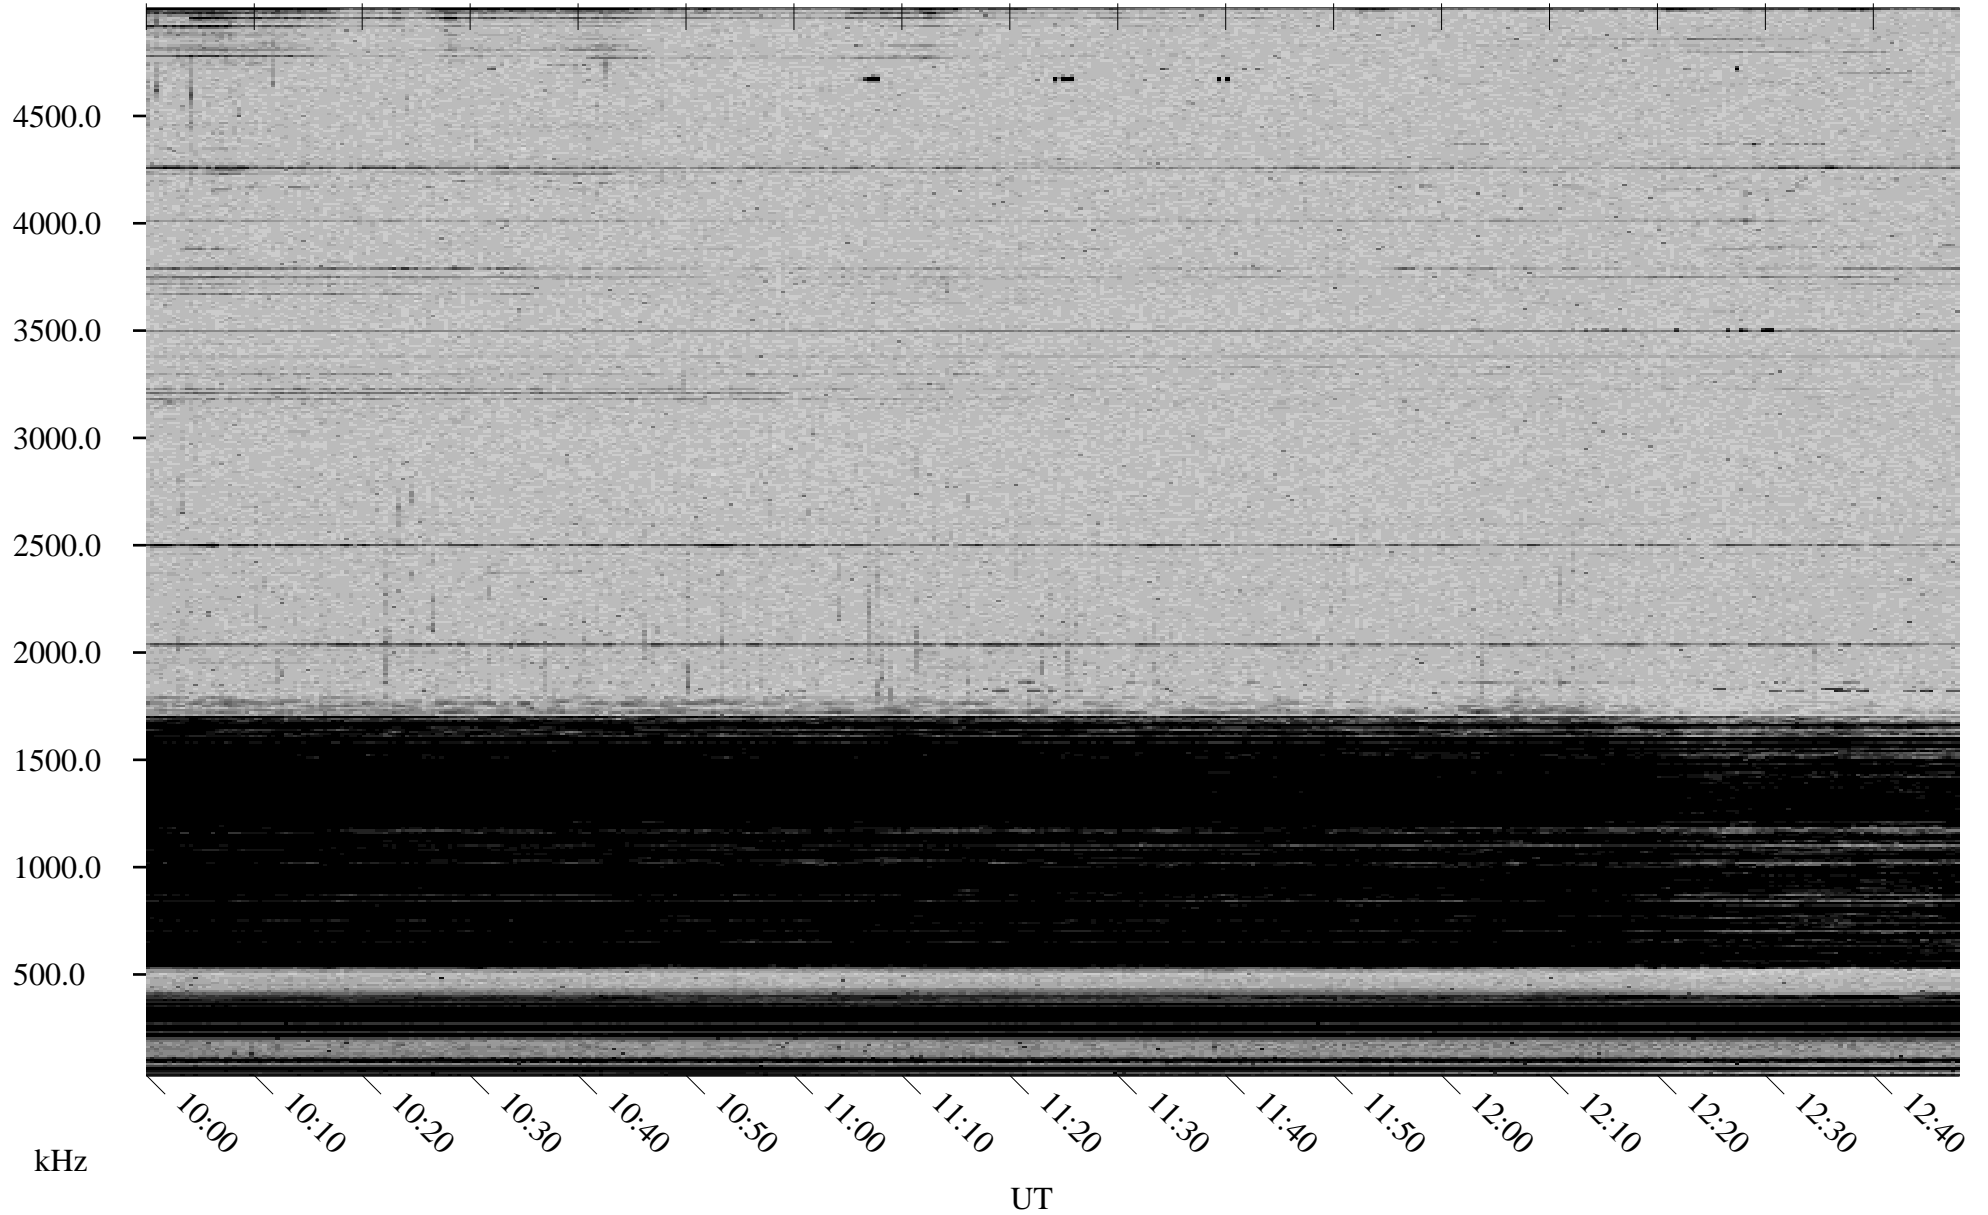

01/09/2002 Churchill, Manitoba

Linear Scale Black = 161 White = 15

ch02009l.r00m max_12

Page 1

01/09/2002 Churchill, Manitoba

Linear Scale Black = 161 White = 15

ch02009l.r00m max_12

Page 2

01/10/2002 Churchill, Manitoba

Linear Scale Black = 161 White = 15

ch02009l.r00m max_12

Page 3

01/10/2002 Churchill, Manitoba

Linear Scale Black = 161 White = 15

ch02009l.r00m max_12

Page 4

01/10/2002 Churchill, Manitoba

Linear Scale Black = 161 White = 15

ch02009l.r00m max_12

Page 5

01/10/2002 Churchill, Manitoba

Linear Scale Black = 161 White = 15

ch02009l.r00m max_12

Page 6

01/10/2002 Churchill, Manitoba

Linear Scale Black = 161 White = 15

ch02009l.r00m max_12

Page 7

01/10/2002 Churchill, Manitoba

Linear Scale Black = 161 White = 15

ch02009l.r00m max_12