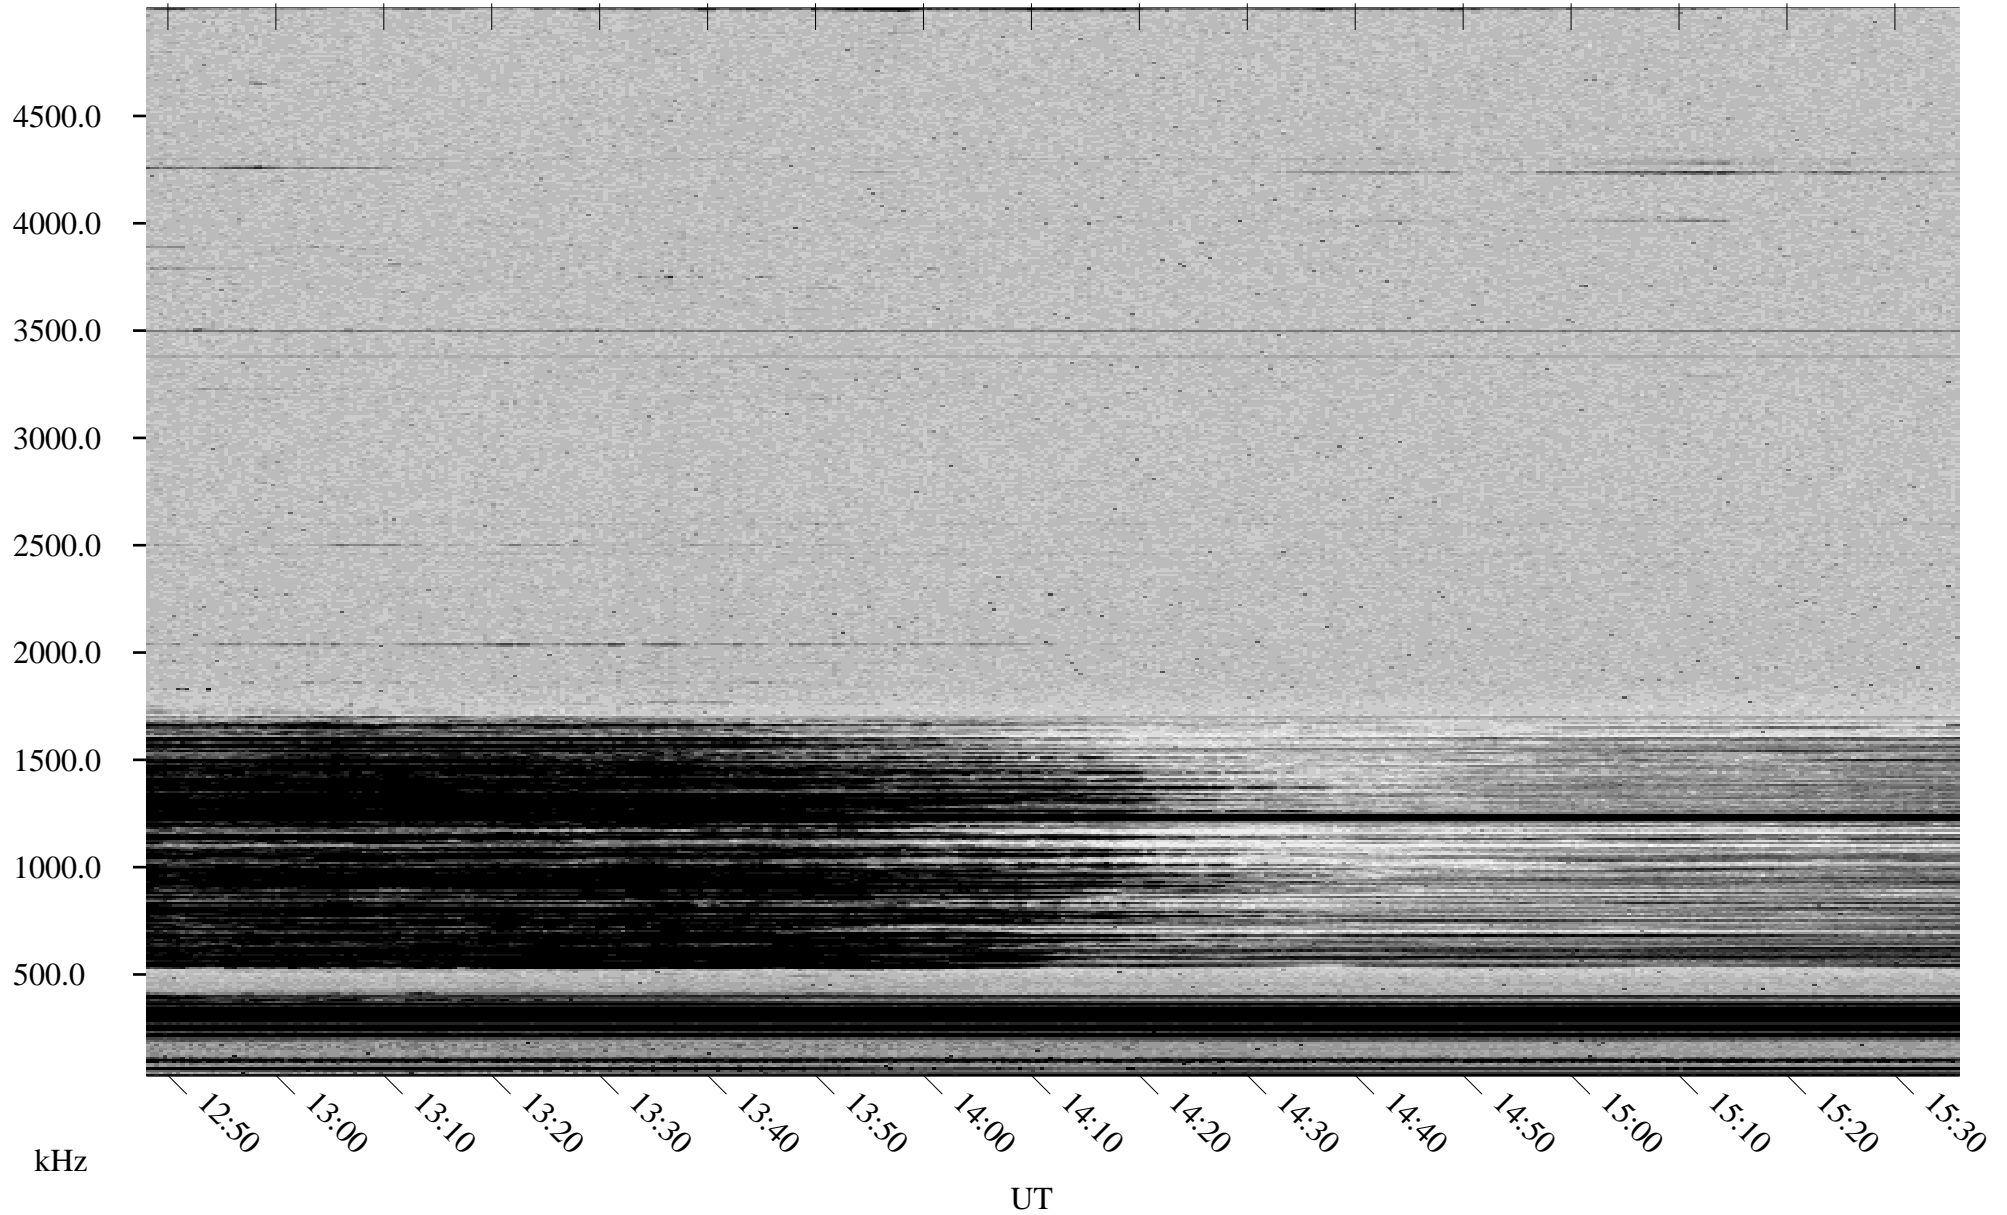

01/10/2002 Churchill, Manitoba

Linear Scale Black = 161 White = 15

ch02009l.r00m max_12

Page 3

01/10/2002 Churchill, Manitoba

Linear Scale Black = 161 White = 15

ch02009l.r00m max_12

Page 4

01/10/2002 Churchill, Manitoba

Linear Scale Black = 161 White = 15

ch02009l.r00m max_12

Page 5

01/10/2002 Churchill, Manitoba

Linear Scale Black = 161 White = 15

ch02009l.r00m max_12

Page 6

01/10/2002 Churchill, Manitoba

Linear Scale Black = 161 White = 15

ch02009l.r00m max_12

Page 7

01/10/2002 Churchill, Manitoba

Linear Scale Black = 161 White = 15

ch02009l.r00m max_12