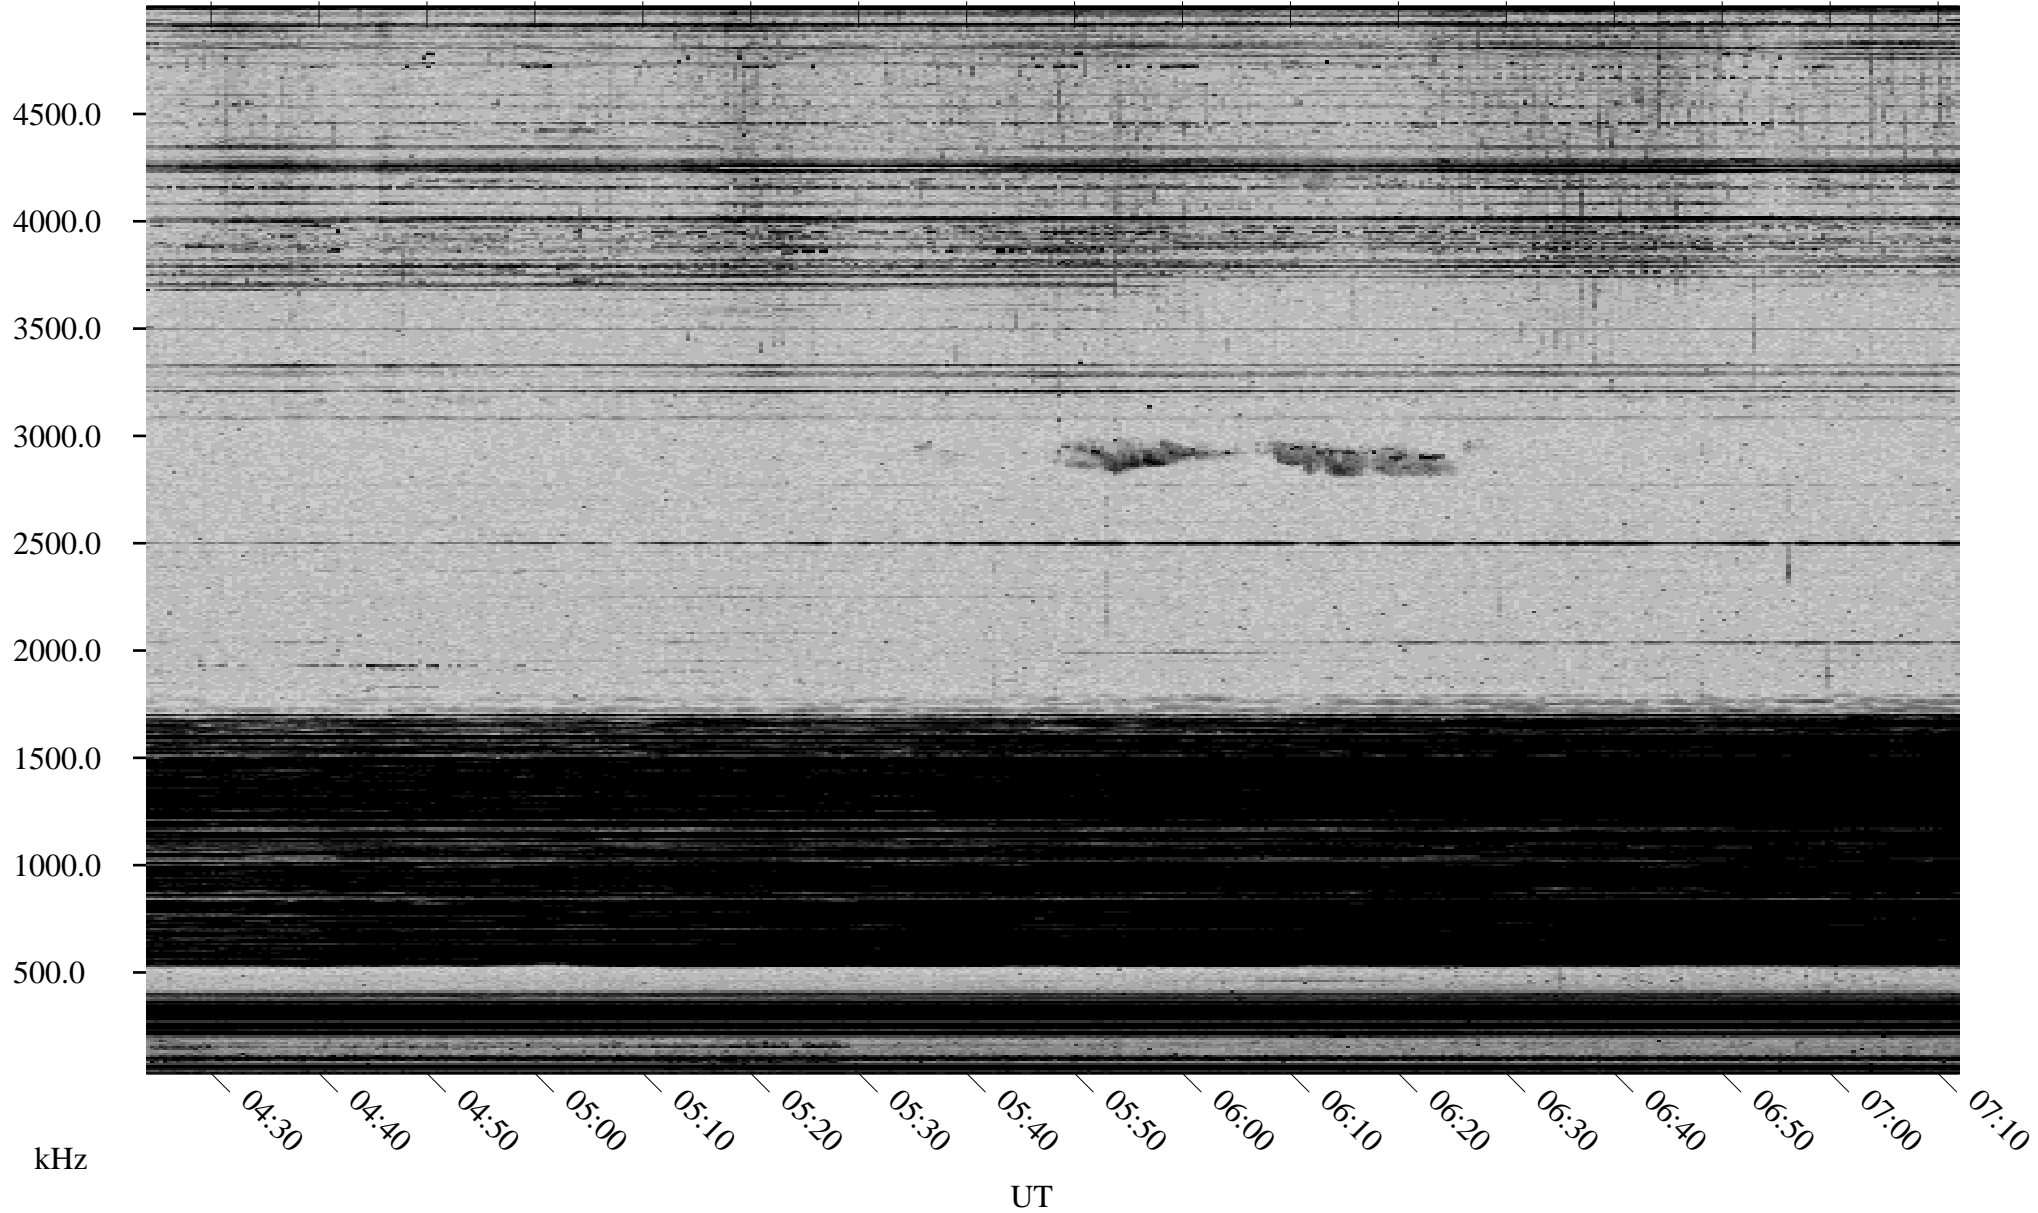

01/09/2002 Churchill, Manitoba

Linear Scale Black = 161 White = 15

ch02009l.r00m max_12

Page 1

01/09/2002 Churchill, Manitoba

Linear Scale Black = 161 White = 15

ch02009l.r00m max_12

Page 2

01/10/2002 Churchill, Manitoba

Linear Scale Black = 161 White = 15

ch02009l.r00m max_12

Page 3

01/10/2002 Churchill, Manitoba

Linear Scale Black = 161 White = 15

ch02009l.r00m max_12

Page 4

01/10/2002 Churchill, Manitoba

Linear Scale Black = 161 White = 15

ch02009l.r00m max_12

Page 5

01/10/2002 Churchill, Manitoba

Linear Scale Black = 161 White = 15

ch02009l.r00m max_12

Page 6

01/10/2002 Churchill, Manitoba

Linear Scale Black = 161 White = 15

ch02009l.r00m max_12

Page 7

01/10/2002 Churchill, Manitoba

Linear Scale Black = 161 White = 15

ch02009l.r00m max_12