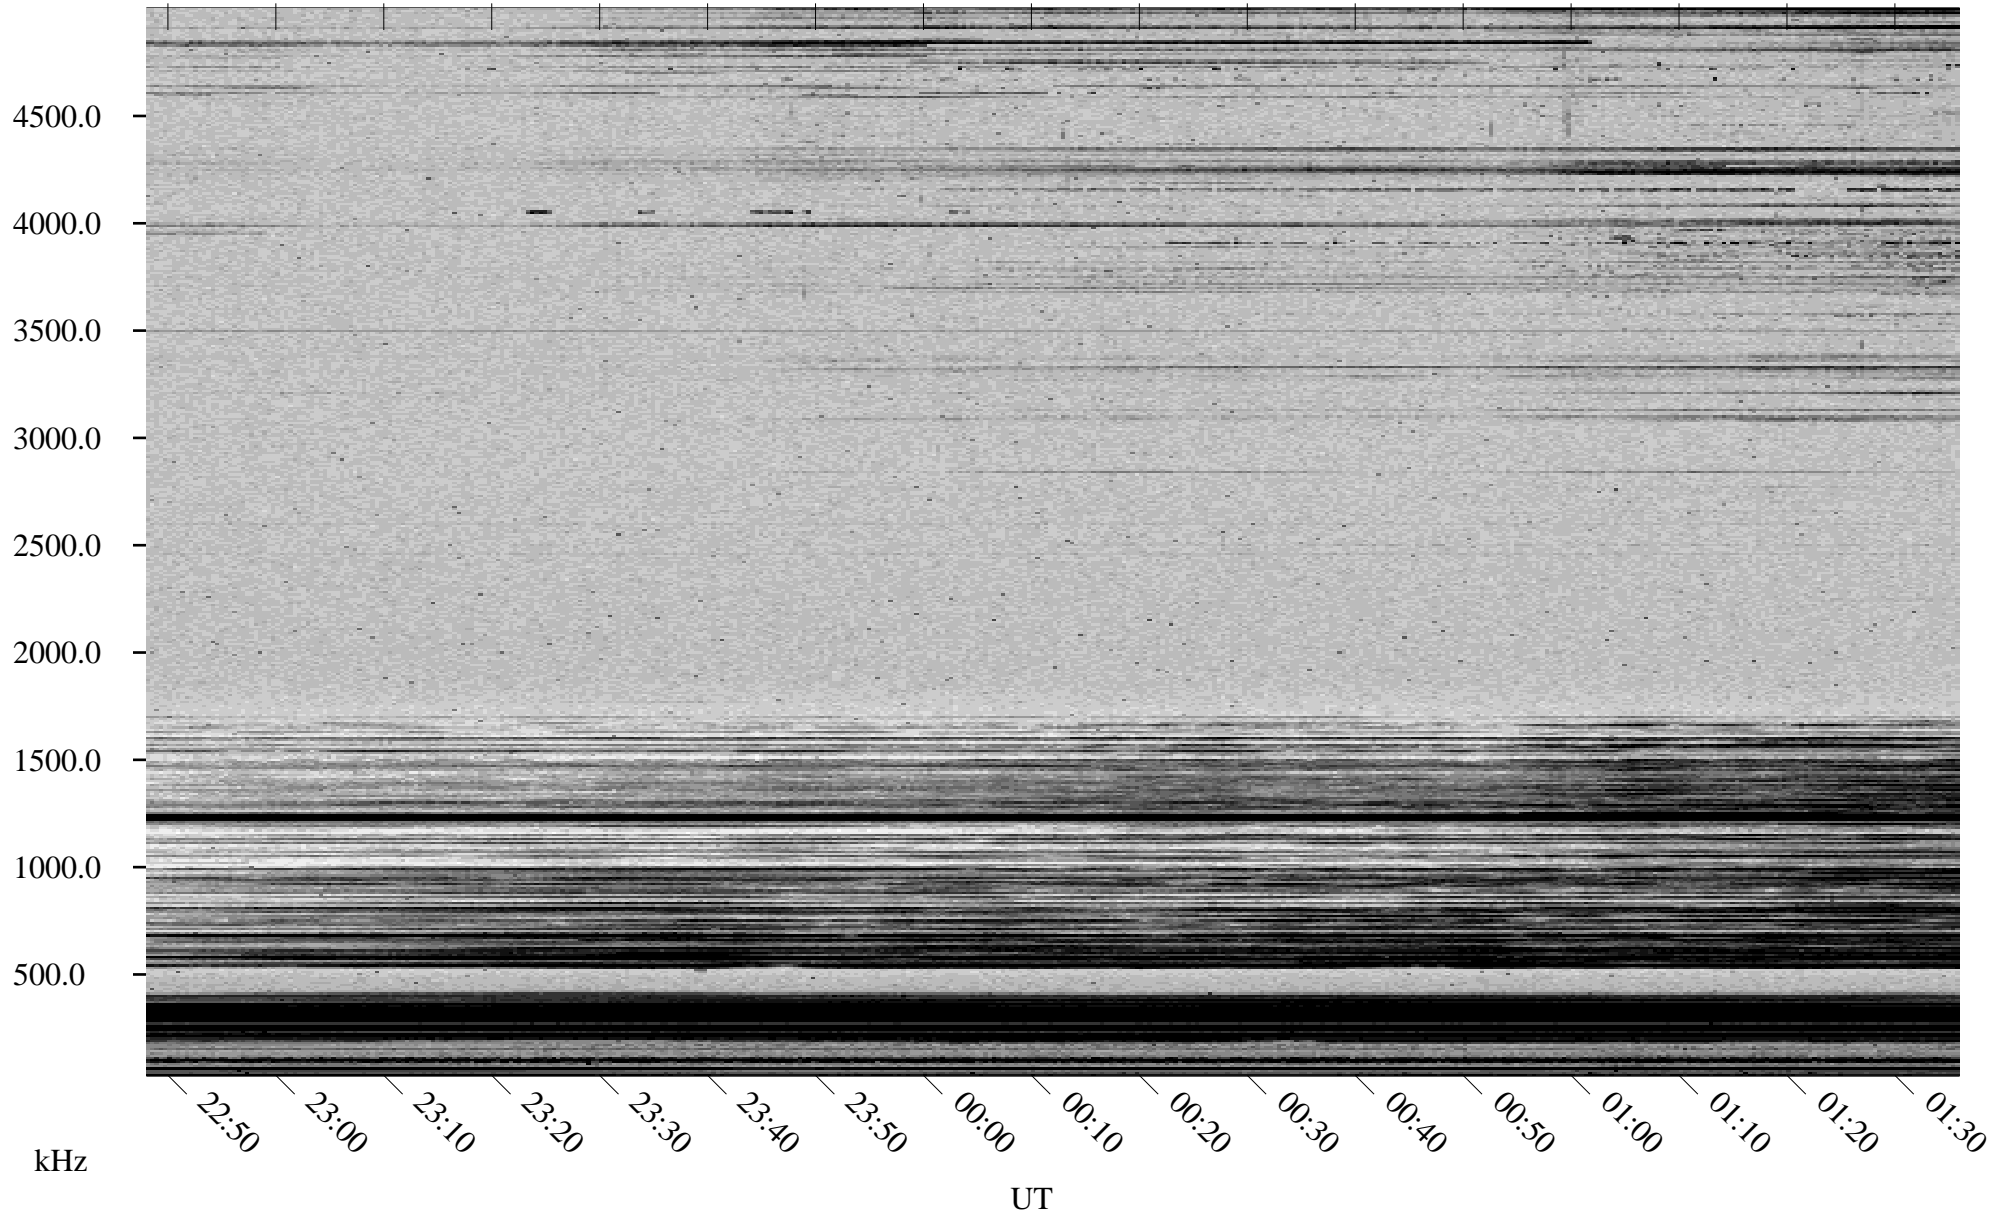

01/09/2002 Churchill, Manitoba

Linear Scale Black = 161 White = 15

ch02009l.r00m max_12

Page 1

01/09/2002 Churchill, Manitoba

Linear Scale Black = 161 White = 15

ch02009l.r00m max_12

Page 2

01/10/2002 Churchill, Manitoba

Linear Scale Black = 161 White = 15

ch02009l.r00m max_12

Page 3

01/10/2002 Churchill, Manitoba

Linear Scale Black = 161 White = 15

ch02009l.r00m max_12

Page 4

01/10/2002 Churchill, Manitoba

Linear Scale Black = 161 White = 15

ch02009l.r00m max_12

Page 5

01/10/2002 Churchill, Manitoba

Linear Scale Black = 161 White = 15

ch02009l.r00m max_12

Page 6

01/10/2002 Churchill, Manitoba

Linear Scale Black = 161 White = 15

ch02009l.r00m max_12

Page 7

01/10/2002 Churchill, Manitoba

Linear Scale Black = 161 White = 15

ch02009l.r00m max_12