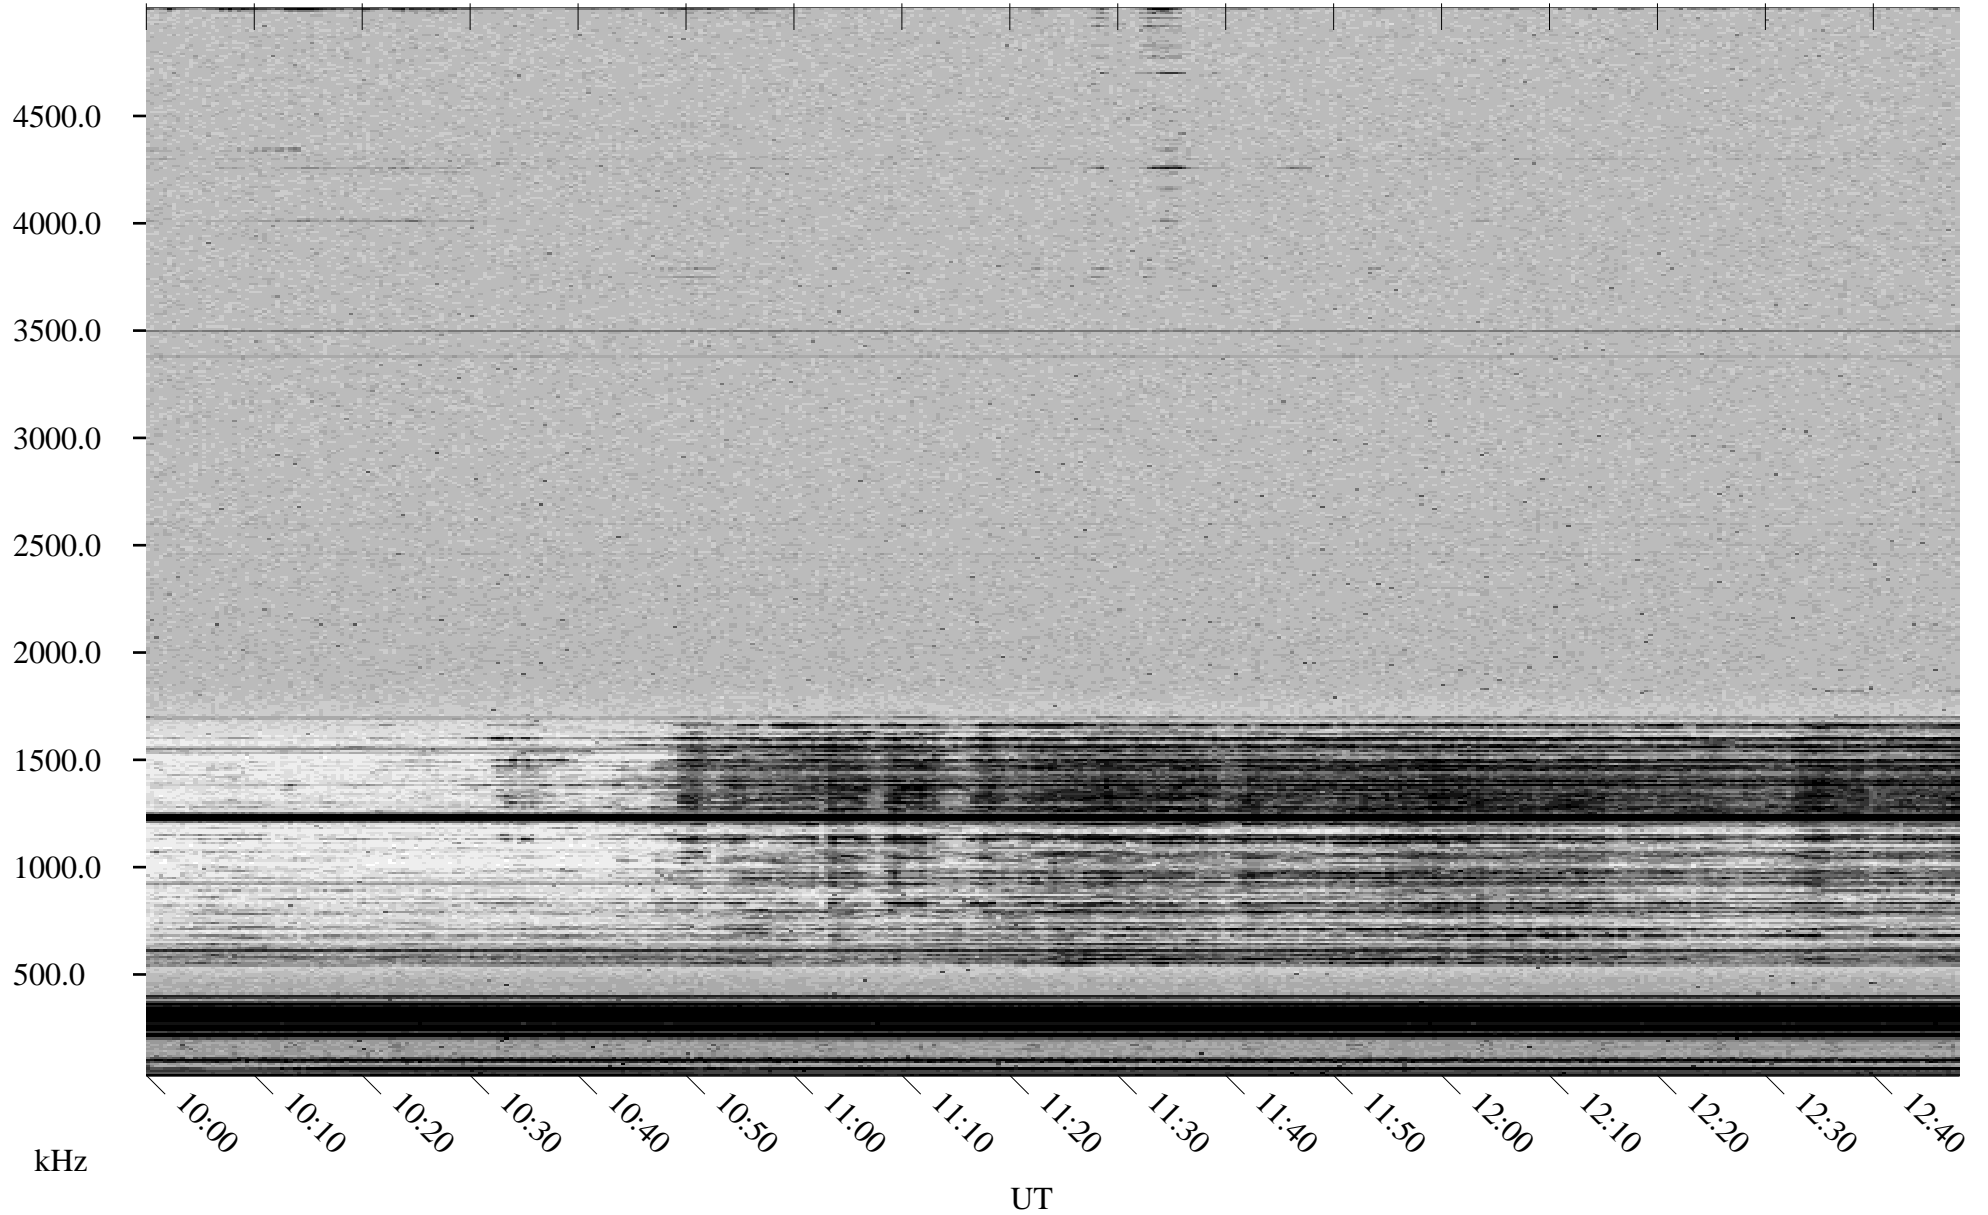

01/10/2002 Churchill, Manitoba

Linear Scale Black = 161 White = 15

ch02010l.r00m max_12

Page 1

01/10/2002 Churchill, Manitoba

Linear Scale Black = 161 White = 15

ch02010l.r00m max_12

Page 2

01/11/2002 Churchill, Manitoba

Linear Scale Black = 161 White = 15

ch02010l.r00m max_12

Page 3

01/11/2002 Churchill, Manitoba

Linear Scale Black = 161 White = 15

ch02010l.r00m max_12

Page 4

01/11/2002 Churchill, Manitoba

Linear Scale Black = 161 White = 15

ch02010l.r00m max_12

Page 5

01/11/2002 Churchill, Manitoba

Linear Scale Black = 161 White = 15

ch02010l.r00m max_12

Page 6

01/11/2002 Churchill, Manitoba

Linear Scale Black = 161 White = 15

ch02010l.r00m max_12

Page 7

01/11/2002 Churchill, Manitoba

Linear Scale Black = 161 White = 15

ch02010l.r00m max_12

Page 8