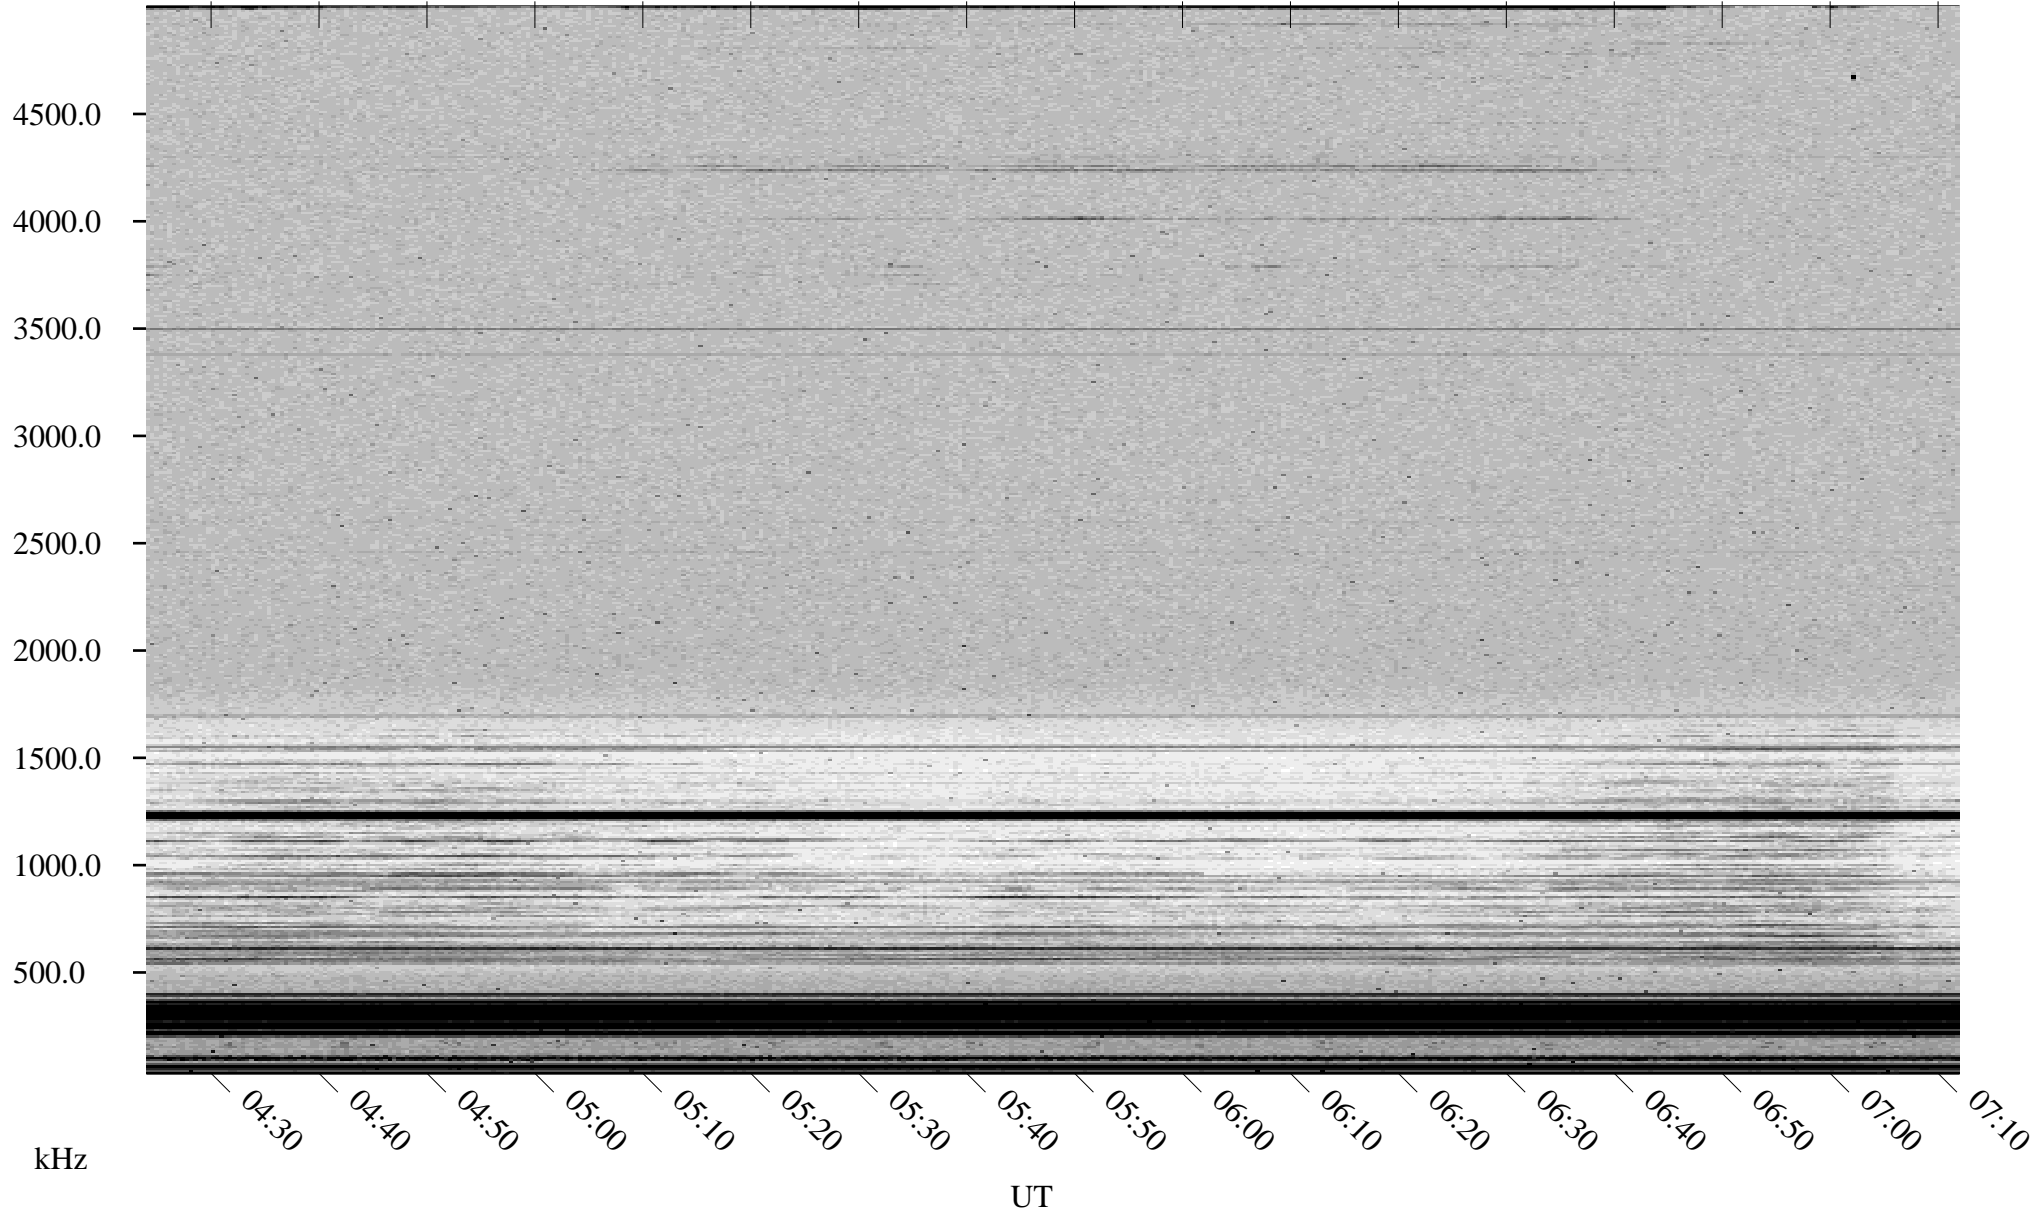

01/10/2002 Churchill, Manitoba

Linear Scale Black = 161 White = 15

ch02010l.r00m max_12

Page 1

01/10/2002 Churchill, Manitoba

Linear Scale Black = 161 White = 15

ch02010l.r00m max_12

Page 2

01/11/2002 Churchill, Manitoba

Linear Scale Black = 161 White = 15

ch02010l.r00m max_12

Page 3

01/11/2002 Churchill, Manitoba

Linear Scale Black = 161 White = 15

ch02010l.r00m max_12

Page 4

01/11/2002 Churchill, Manitoba

Linear Scale Black = 161 White = 15

ch02010l.r00m max_12

Page 5

01/11/2002 Churchill, Manitoba

Linear Scale Black = 161 White = 15

ch02010l.r00m max_12

Page 6

01/11/2002 Churchill, Manitoba

Linear Scale Black = 161 White = 15

ch02010l.r00m max_12

Page 7

01/11/2002 Churchill, Manitoba

Linear Scale Black = 161 White = 15

ch02010l.r00m max_12

Page 8