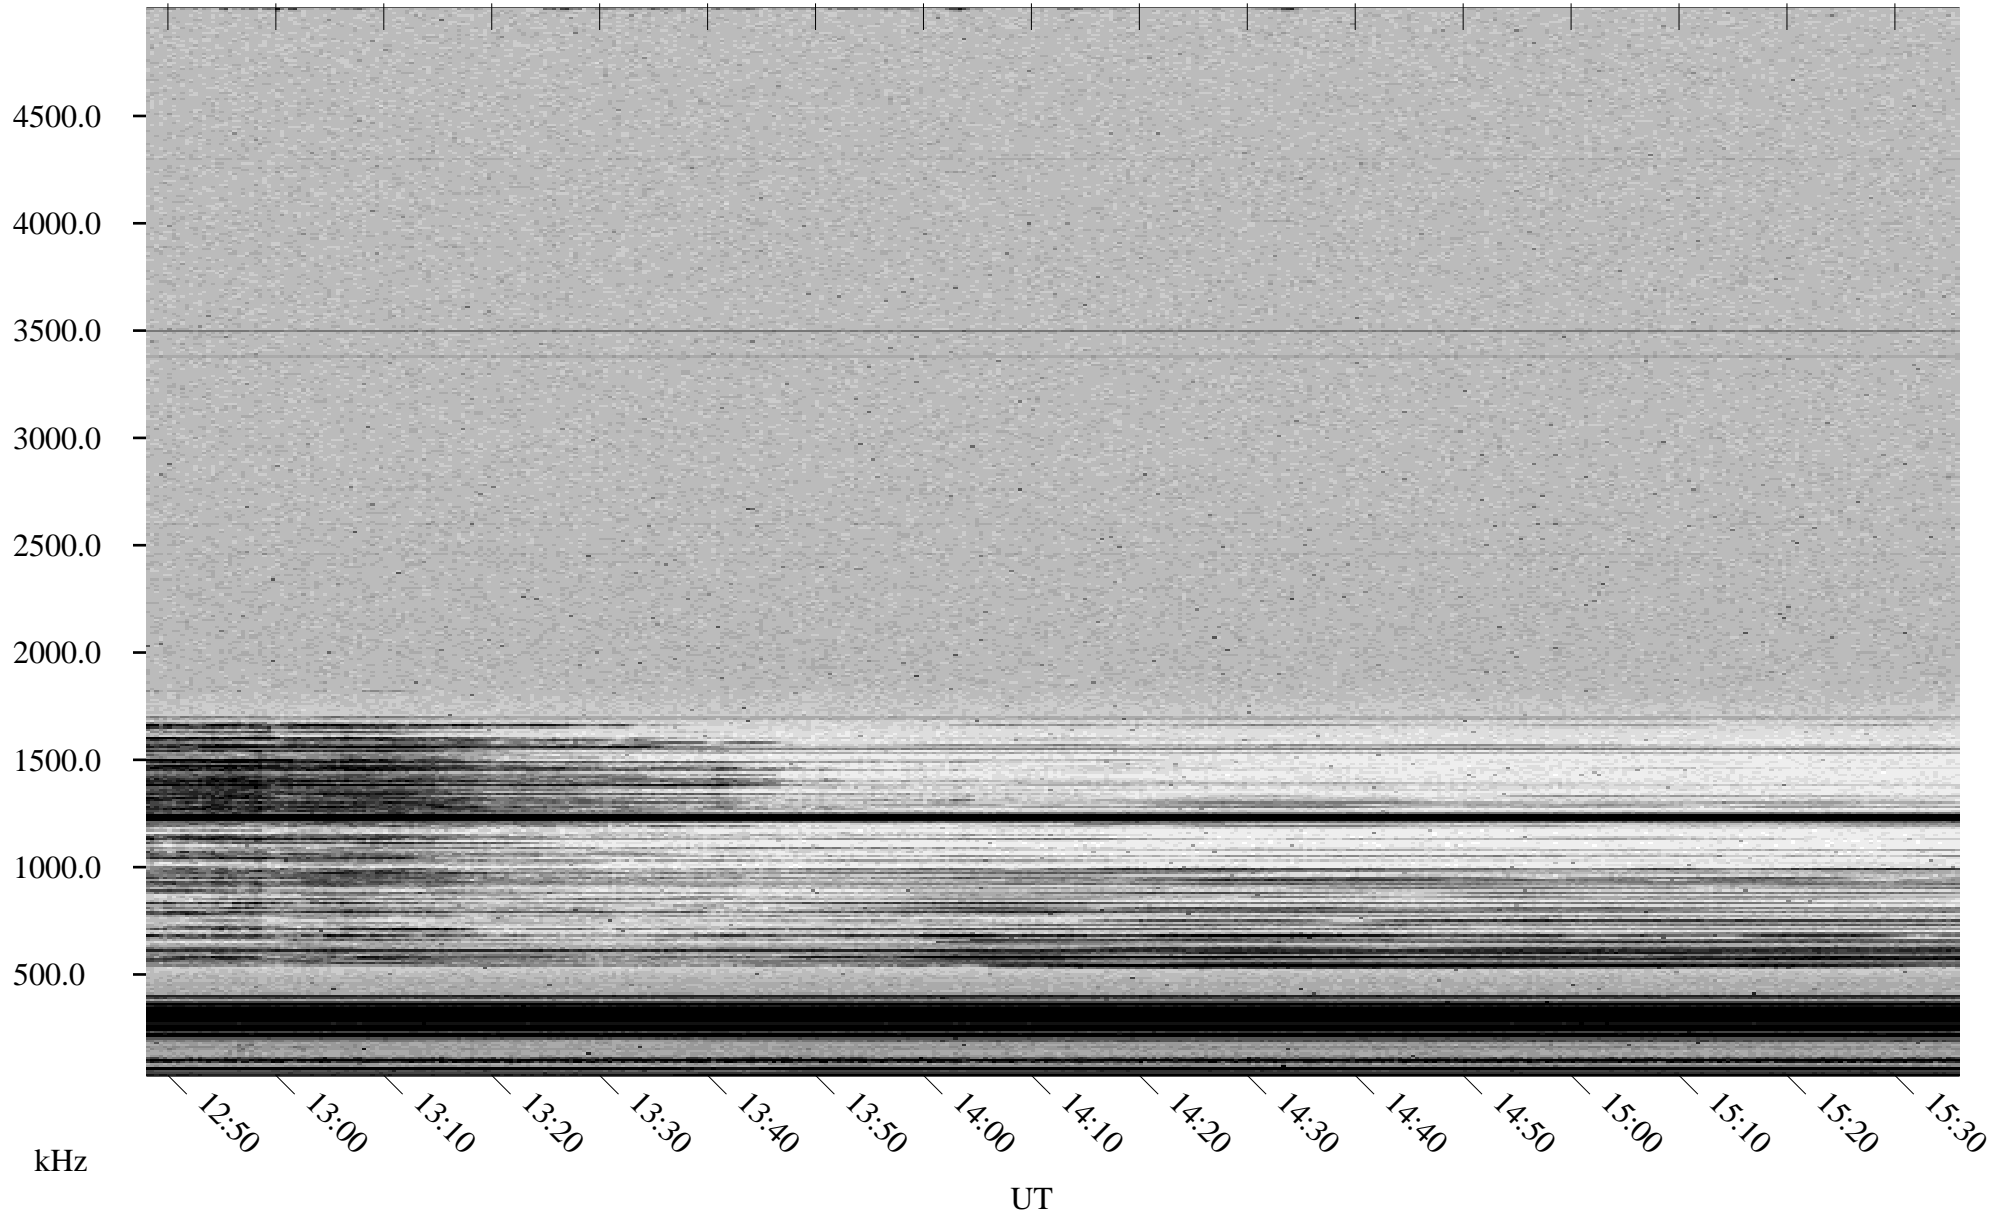

01/10/2002 Churchill, Manitoba

Linear Scale Black = 161 White = 15

ch02010l.r00m max_12

Page 1

01/10/2002 Churchill, Manitoba

Linear Scale Black = 161 White = 15

ch02010l.r00m max_12

Page 2

01/11/2002 Churchill, Manitoba

Linear Scale Black = 161 White = 15

ch02010l.r00m max_12

Page 3

01/11/2002 Churchill, Manitoba

Linear Scale Black = 161 White = 15

ch02010l.r00m max_12

Page 4

01/11/2002 Churchill, Manitoba

Linear Scale Black = 161 White = 15

ch02010l.r00m max_12

Page 5

01/11/2002 Churchill, Manitoba

Linear Scale Black = 161 White = 15

ch02010l.r00m max_12

Page 6

01/11/2002 Churchill, Manitoba

Linear Scale Black = 161 White = 15

ch02010l.r00m max_12

Page 7

01/11/2002 Churchill, Manitoba

Linear Scale Black = 161 White = 15

ch02010l.r00m max_12

Page 8