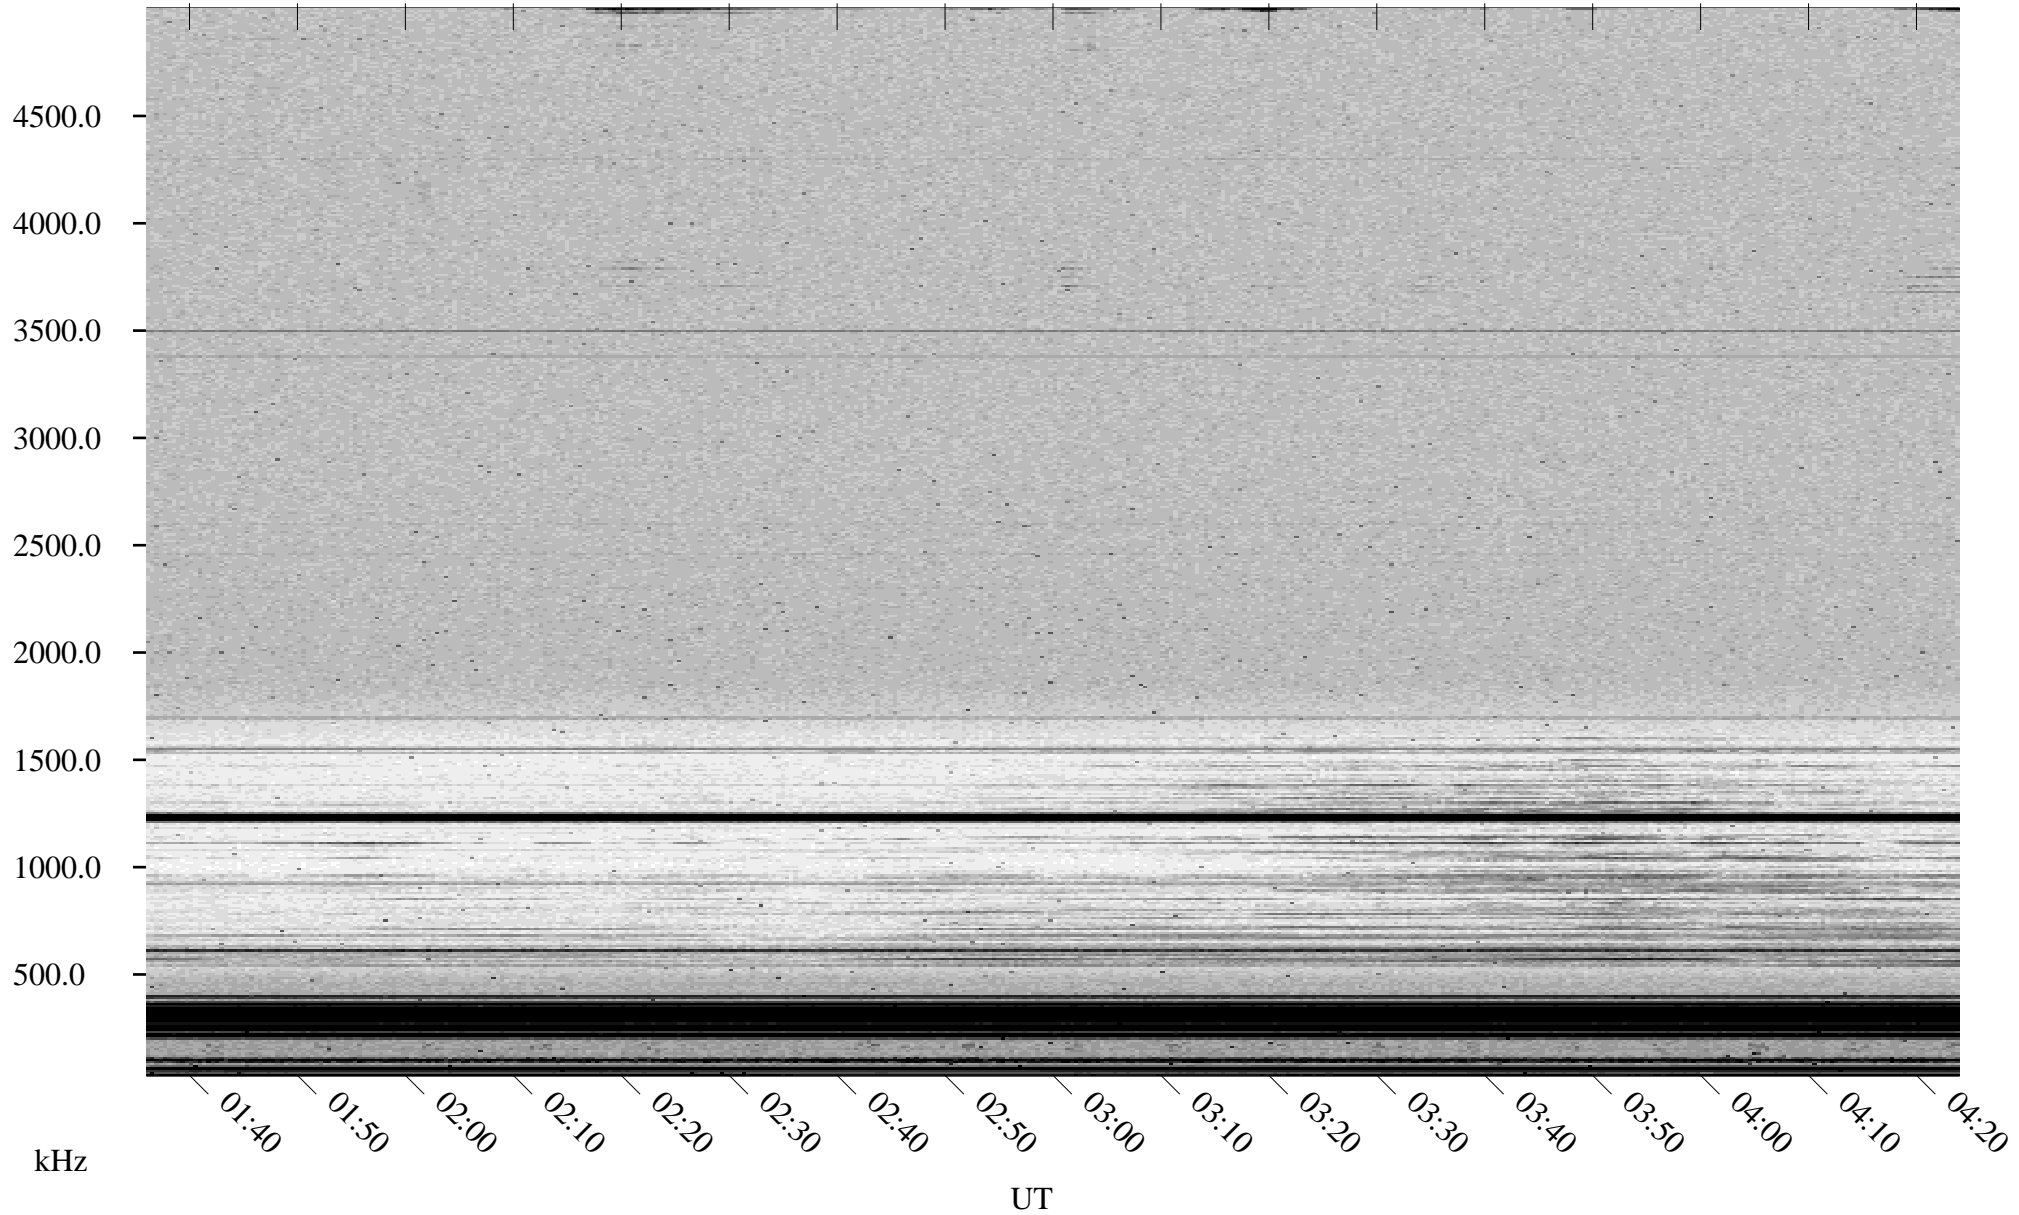

01/10/2002 Churchill, Manitoba

Linear Scale Black = 161 White = 15

ch02010l.r00m max_12

Page 1

01/10/2002 Churchill, Manitoba

Linear Scale Black = 161 White = 15

ch02010l.r00m max_12

Page 2

01/11/2002 Churchill, Manitoba

Linear Scale Black = 161 White = 15

ch02010l.r00m max_12

Page 3

01/11/2002 Churchill, Manitoba

Linear Scale Black = 161 White = 15

ch02010l.r00m max_12

Page 4

01/11/2002 Churchill, Manitoba

Linear Scale Black = 161 White = 15

ch02010l.r00m max_12

Page 5

01/11/2002 Churchill, Manitoba

Linear Scale Black = 161 White = 15

ch02010l.r00m max_12

Page 6

01/11/2002 Churchill, Manitoba

Linear Scale Black = 161 White = 15

ch02010l.r00m max_12

Page 7

01/11/2002 Churchill, Manitoba

Linear Scale Black = 161 White = 15

ch02010l.r00m max_12

Page 8