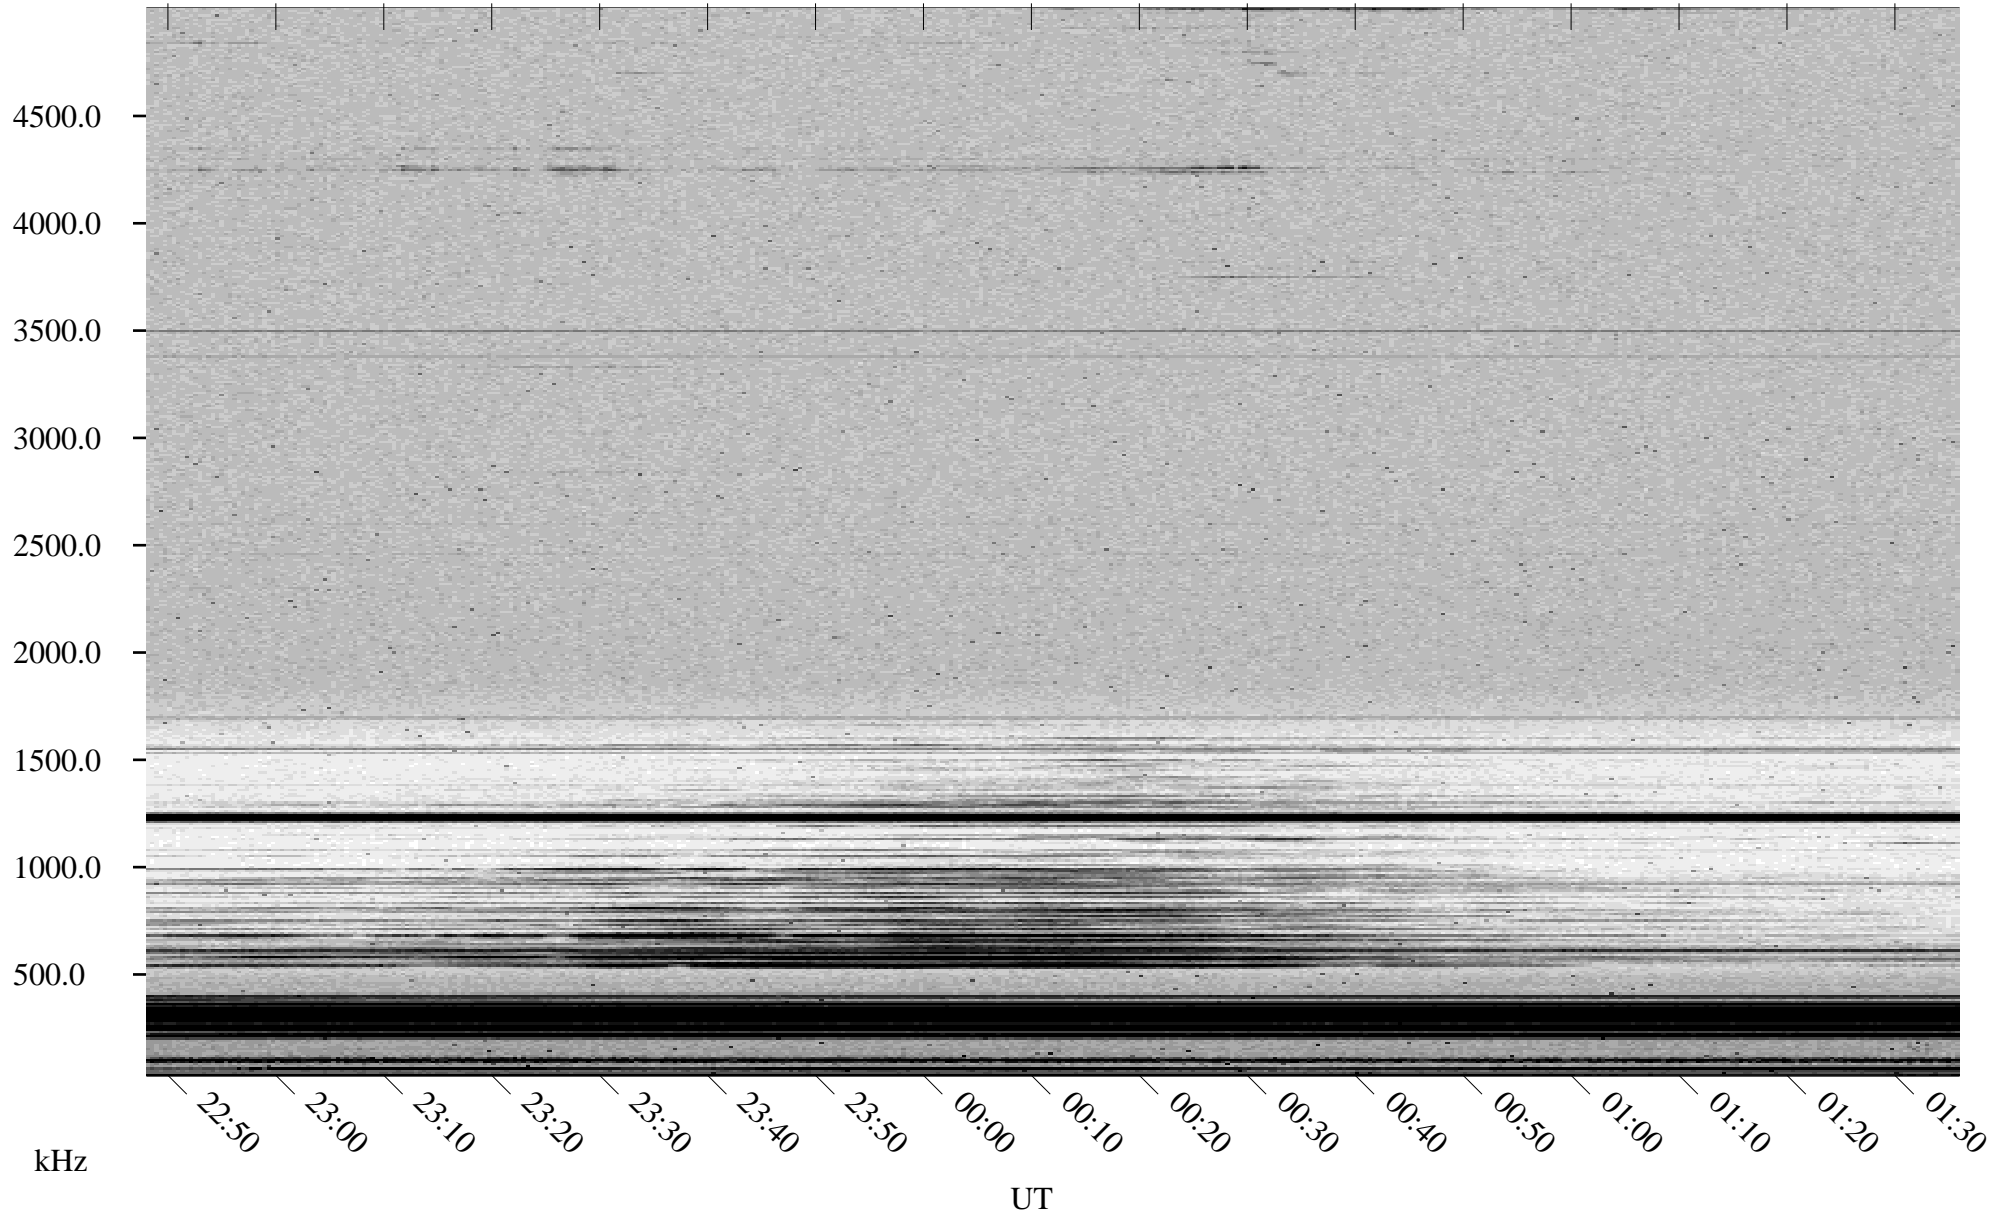

01/10/2002 Churchill, Manitoba

Linear Scale Black = 161 White = 15

ch02010l.r00m max_12

Page 1

01/10/2002 Churchill, Manitoba

Linear Scale Black = 161 White = 15

ch02010l.r00m max_12

Page 2

01/11/2002 Churchill, Manitoba

Linear Scale Black = 161 White = 15

ch02010l.r00m max_12

Page 3

01/11/2002 Churchill, Manitoba

Linear Scale Black = 161 White = 15

ch02010l.r00m max_12

Page 4

01/11/2002 Churchill, Manitoba

Linear Scale Black = 161 White = 15

ch02010l.r00m max_12

Page 5

01/11/2002 Churchill, Manitoba

Linear Scale Black = 161 White = 15

ch02010l.r00m max_12

Page 6

01/11/2002 Churchill, Manitoba

Linear Scale Black = 161 White = 15

ch02010l.r00m max_12

Page 7

01/11/2002 Churchill, Manitoba

Linear Scale Black = 161 White = 15

ch02010l.r00m max_12

Page 8