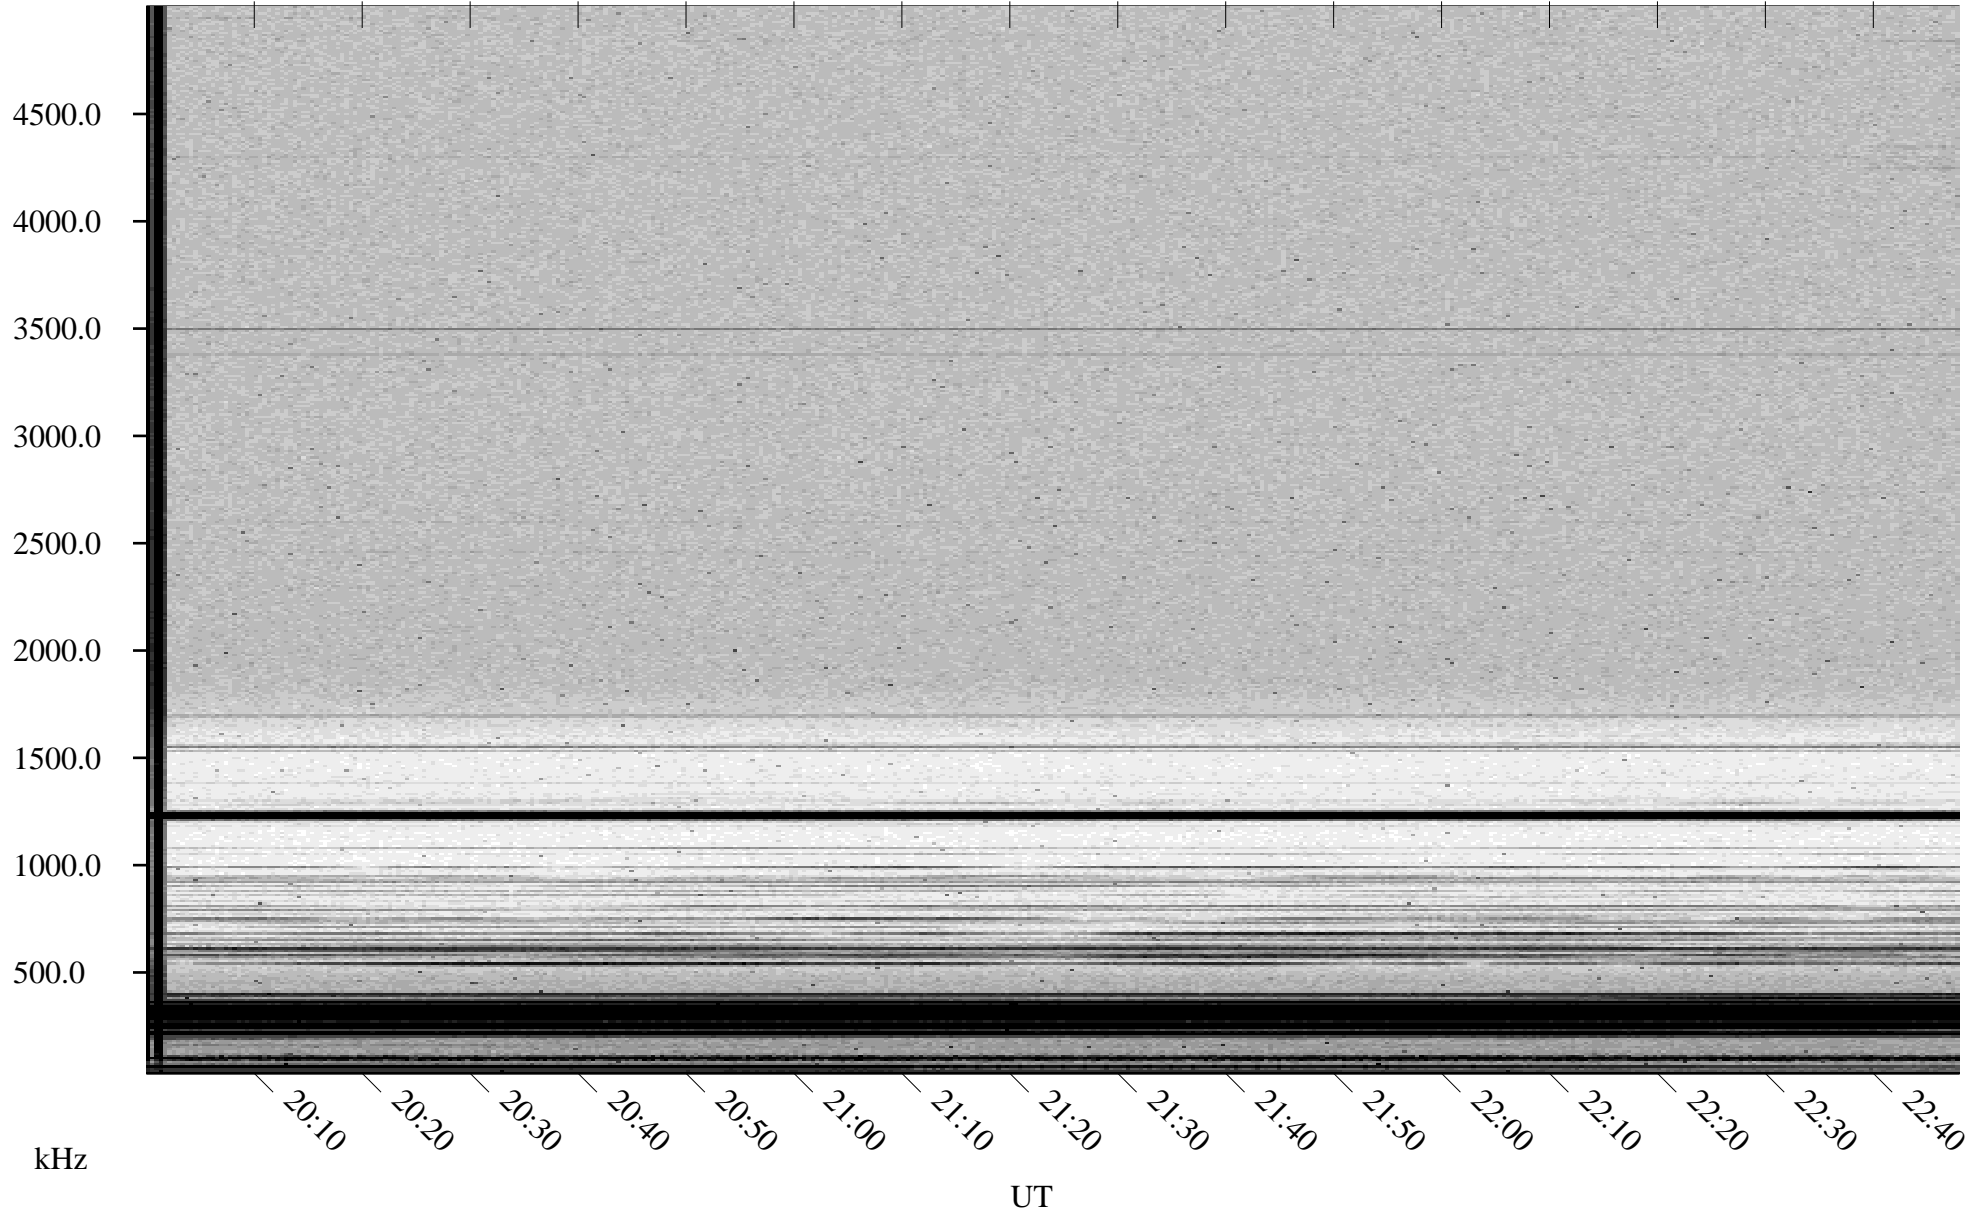

01/10/2002 Churchill, Manitoba

Linear Scale Black = 161 White = 15

ch02010l.r00m max_12

Page 1

01/10/2002 Churchill, Manitoba

Linear Scale Black = 161 White = 15

ch02010l.r00m max_12

Page 2

01/11/2002 Churchill, Manitoba

Linear Scale Black = 161 White = 15

ch02010l.r00m max_12

Page 3

01/11/2002 Churchill, Manitoba

Linear Scale Black = 161 White = 15

ch02010l.r00m max_12

Page 4

01/11/2002 Churchill, Manitoba

Linear Scale Black = 161 White = 15

ch02010l.r00m max_12

Page 5

01/11/2002 Churchill, Manitoba

Linear Scale Black = 161 White = 15

ch02010l.r00m max_12

Page 6

01/11/2002 Churchill, Manitoba

Linear Scale Black = 161 White = 15

ch02010l.r00m max_12

Page 7

01/11/2002 Churchill, Manitoba

Linear Scale Black = 161 White = 15

ch02010l.r00m max_12

Page 8