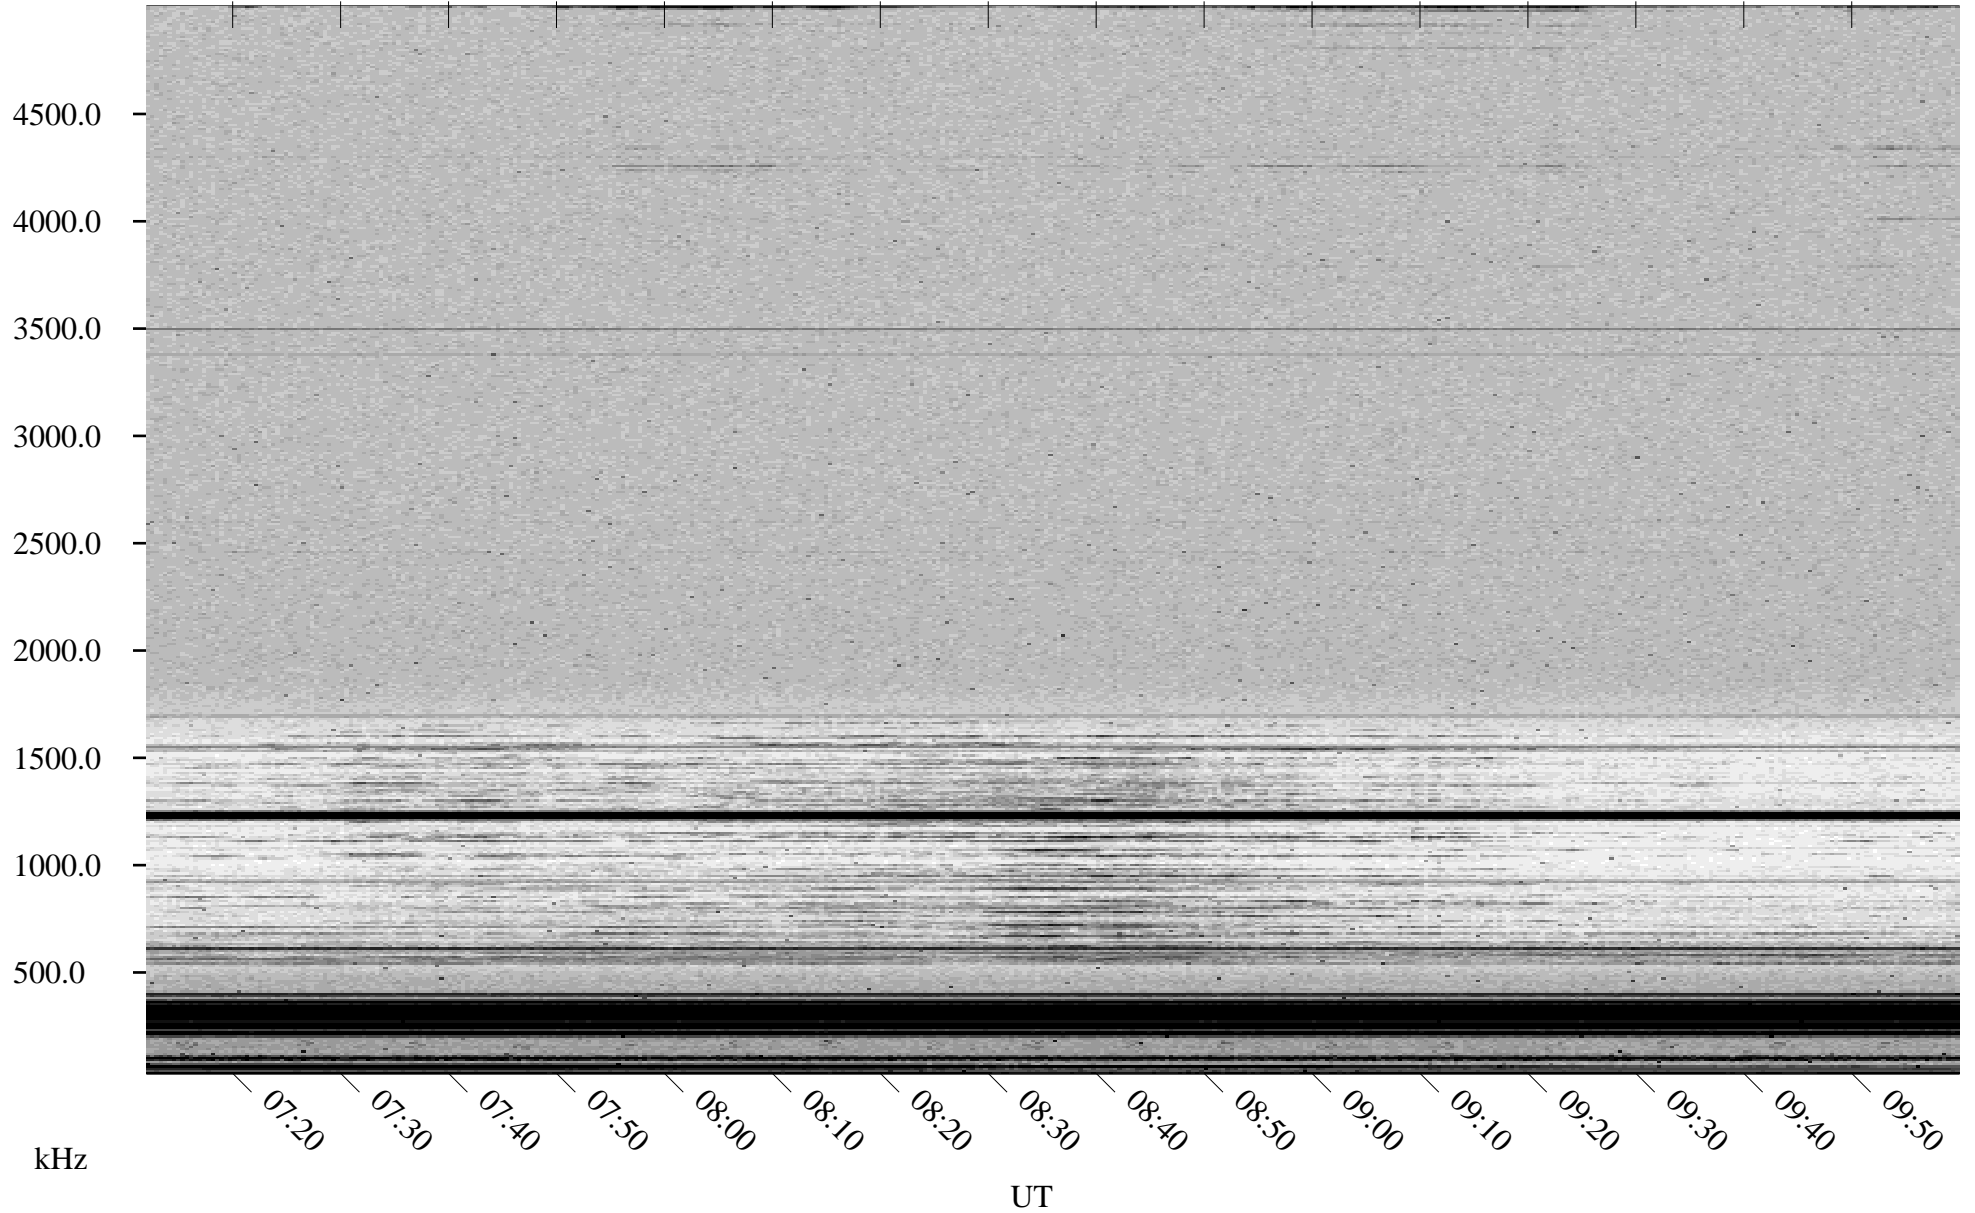

01/10/2002 Churchill, Manitoba

Linear Scale Black = 161 White = 15

ch02010l.r00m max_12

Page 1

01/10/2002 Churchill, Manitoba

Linear Scale Black = 161 White = 15

ch02010l.r00m max_12

Page 2

01/11/2002 Churchill, Manitoba

Linear Scale Black = 161 White = 15

ch02010l.r00m max_12

Page 3

01/11/2002 Churchill, Manitoba

Linear Scale Black = 161 White = 15

ch02010l.r00m max_12

Page 4

01/11/2002 Churchill, Manitoba

Linear Scale Black = 161 White = 15

ch02010l.r00m max_12

Page 5

01/11/2002 Churchill, Manitoba

Linear Scale Black = 161 White = 15

ch02010l.r00m max_12

Page 6

01/11/2002 Churchill, Manitoba

Linear Scale Black = 161 White = 15

ch02010l.r00m max_12

Page 7

01/11/2002 Churchill, Manitoba

Linear Scale Black = 161 White = 15

ch02010l.r00m max_12

Page 8