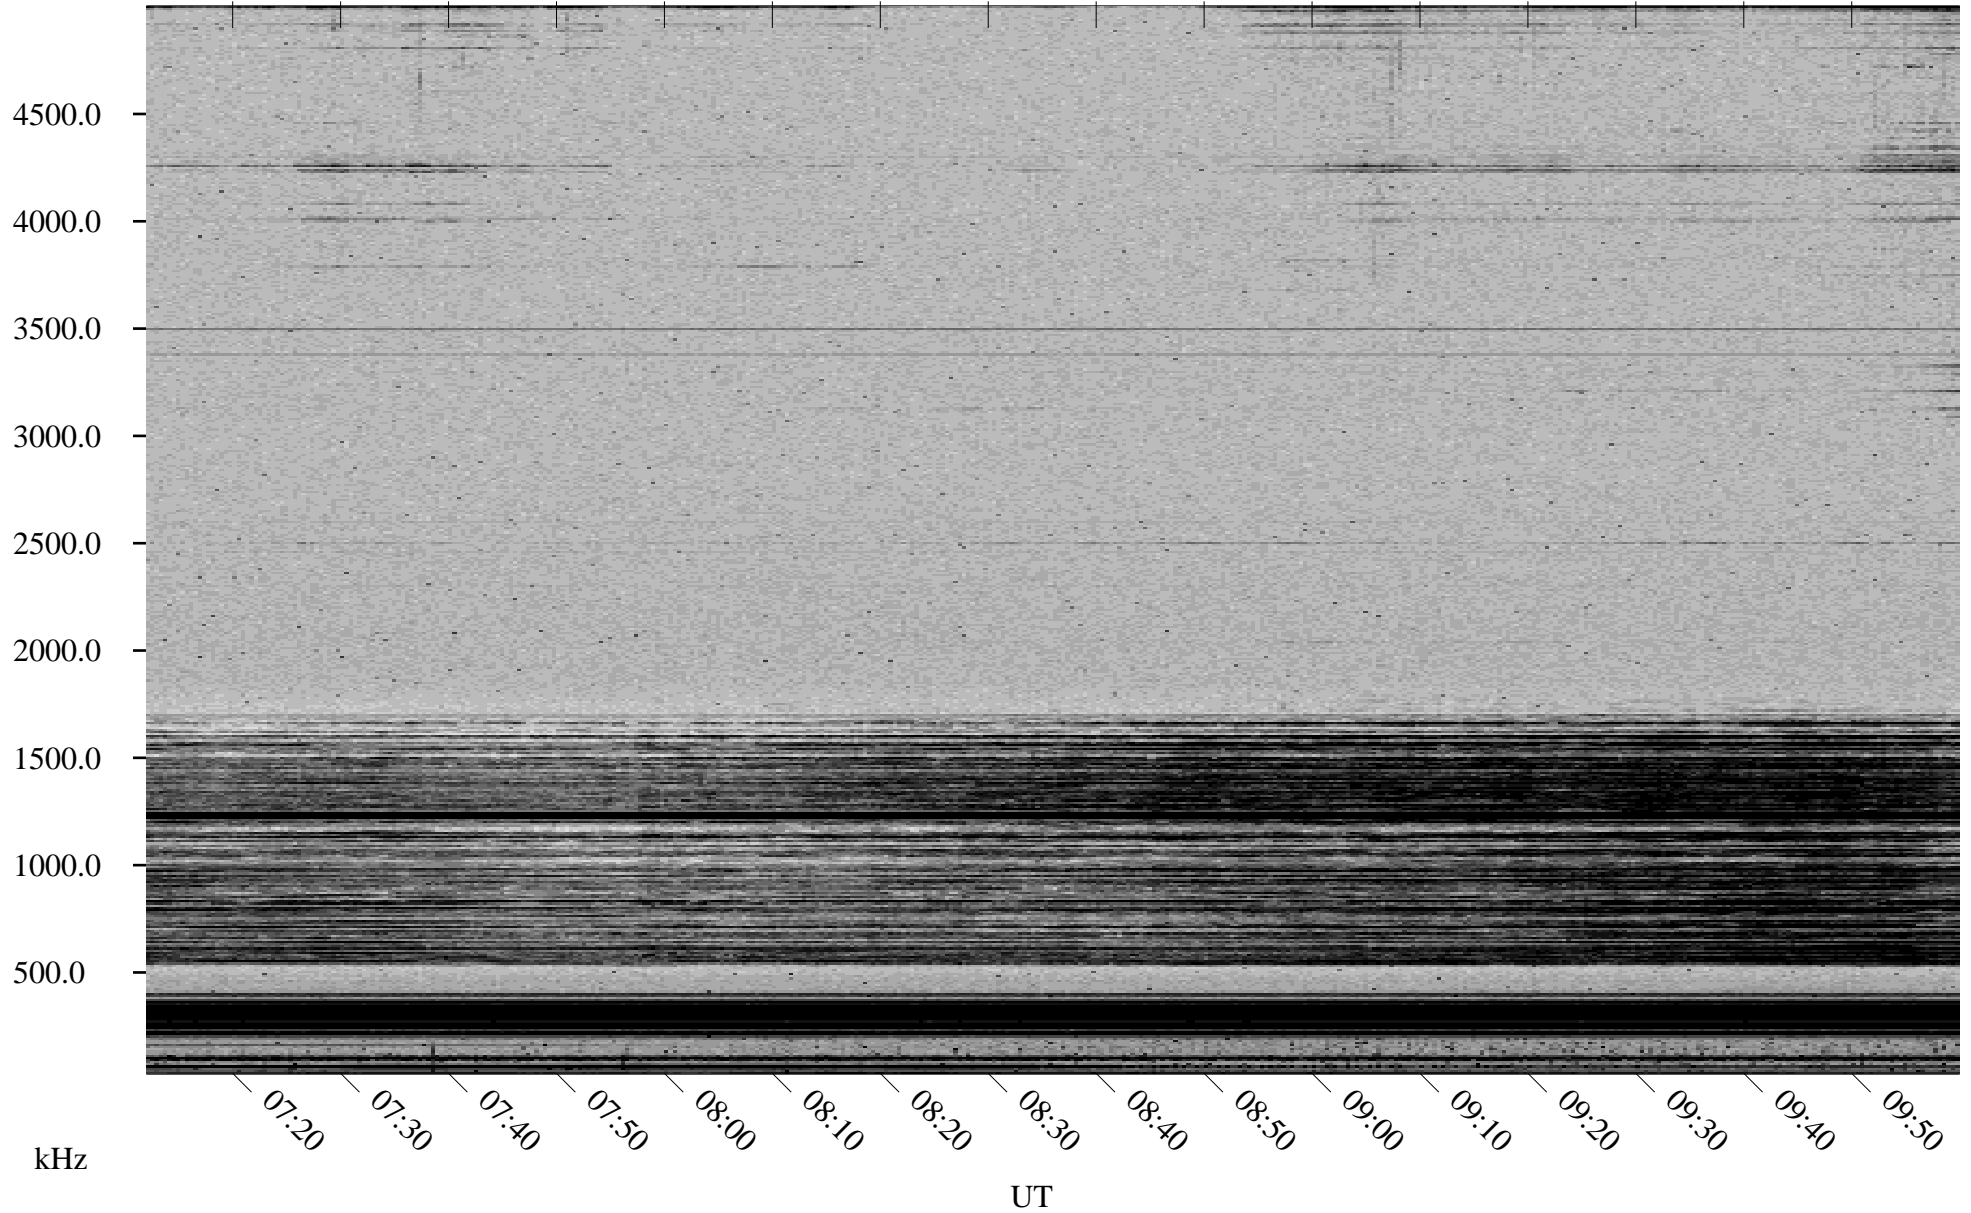

01/12/2002 Churchill, Manitoba

Linear Scale Black = 161 White = 15

ch02012l.r00m max_12

Page 1

01/12/2002 Churchill, Manitoba

Linear Scale Black = 161 White = 15

ch02012l.r00m max_12

Page 2

01/13/2002 Churchill, Manitoba

Linear Scale Black = 161 White = 15

ch02012l.r00m max_12

Page 3

01/13/2002 Churchill, Manitoba

Linear Scale Black = 161 White = 15

ch02012l.r00m max_12

Page 4

01/13/2002 Churchill, Manitoba

Linear Scale Black = 161 White = 15

ch02012l.r00m max_12

Page 5

01/13/2002 Churchill, Manitoba

Linear Scale Black = 161 White = 15

ch02012l.r00m max_12

Page 6

01/13/2002 Churchill, Manitoba

Linear Scale Black = 161 White = 15

ch02012l.r00m max_12

Page 7

01/13/2002 Churchill, Manitoba

Linear Scale Black = 161 White = 15

ch02012l.r00m max_12