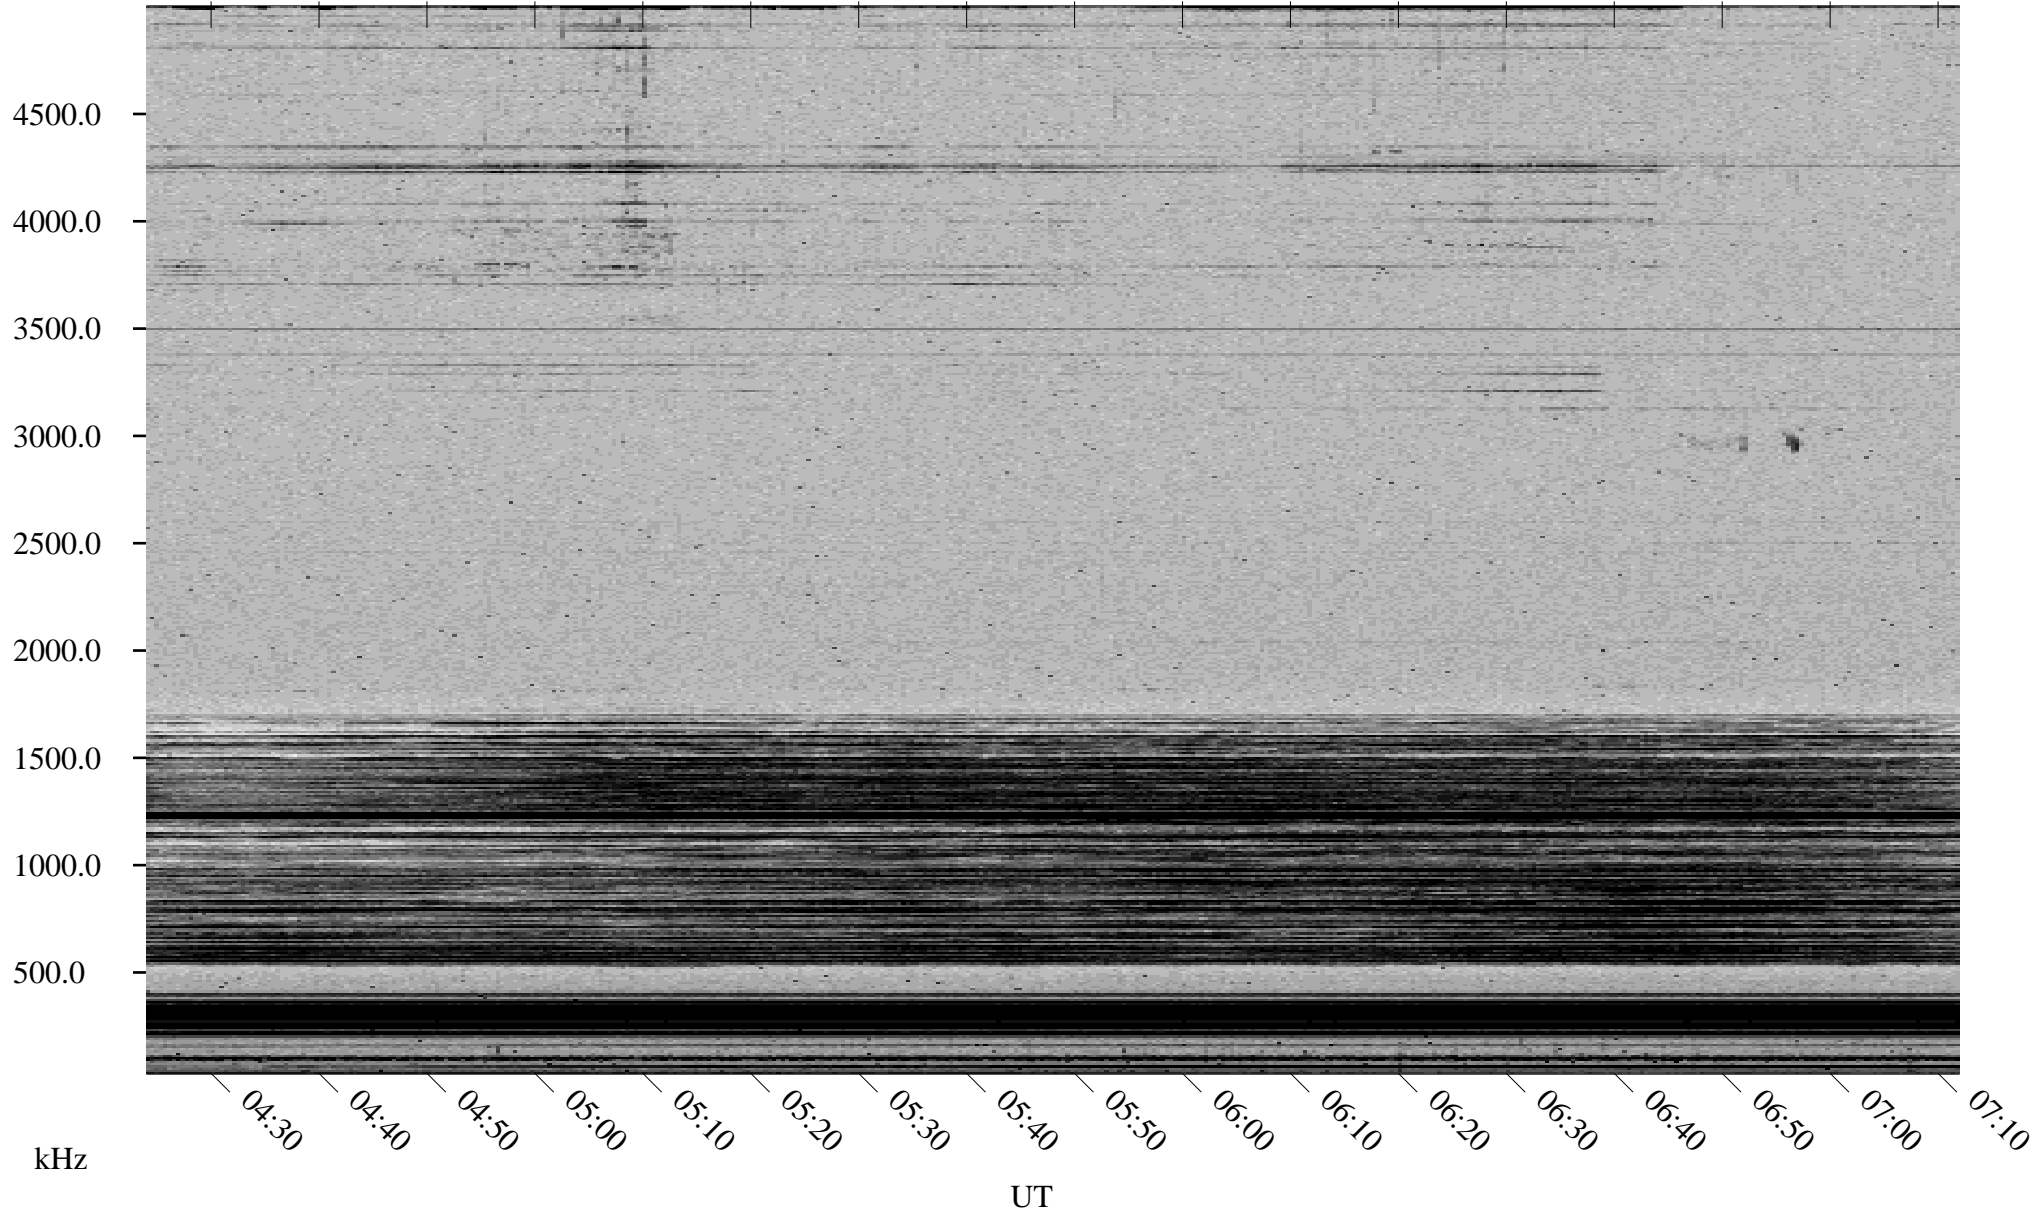

01/12/2002 Churchill, Manitoba

Linear Scale Black = 161 White = 15

ch02012l.r00m max_12

Page 1

01/12/2002 Churchill, Manitoba

Linear Scale Black = 161 White = 15

ch02012l.r00m max_12

Page 2

01/13/2002 Churchill, Manitoba

Linear Scale Black = 161 White = 15

ch02012l.r00m max_12

Page 3

01/13/2002 Churchill, Manitoba

Linear Scale Black = 161 White = 15

ch02012l.r00m max_12

Page 4

01/13/2002 Churchill, Manitoba

Linear Scale Black = 161 White = 15

ch02012l.r00m max_12

Page 5

01/13/2002 Churchill, Manitoba

Linear Scale Black = 161 White = 15

ch02012l.r00m max_12

Page 6

01/13/2002 Churchill, Manitoba

Linear Scale Black = 161 White = 15

ch02012l.r00m max_12

Page 7

01/13/2002 Churchill, Manitoba

Linear Scale Black = 161 White = 15

ch02012l.r00m max_12