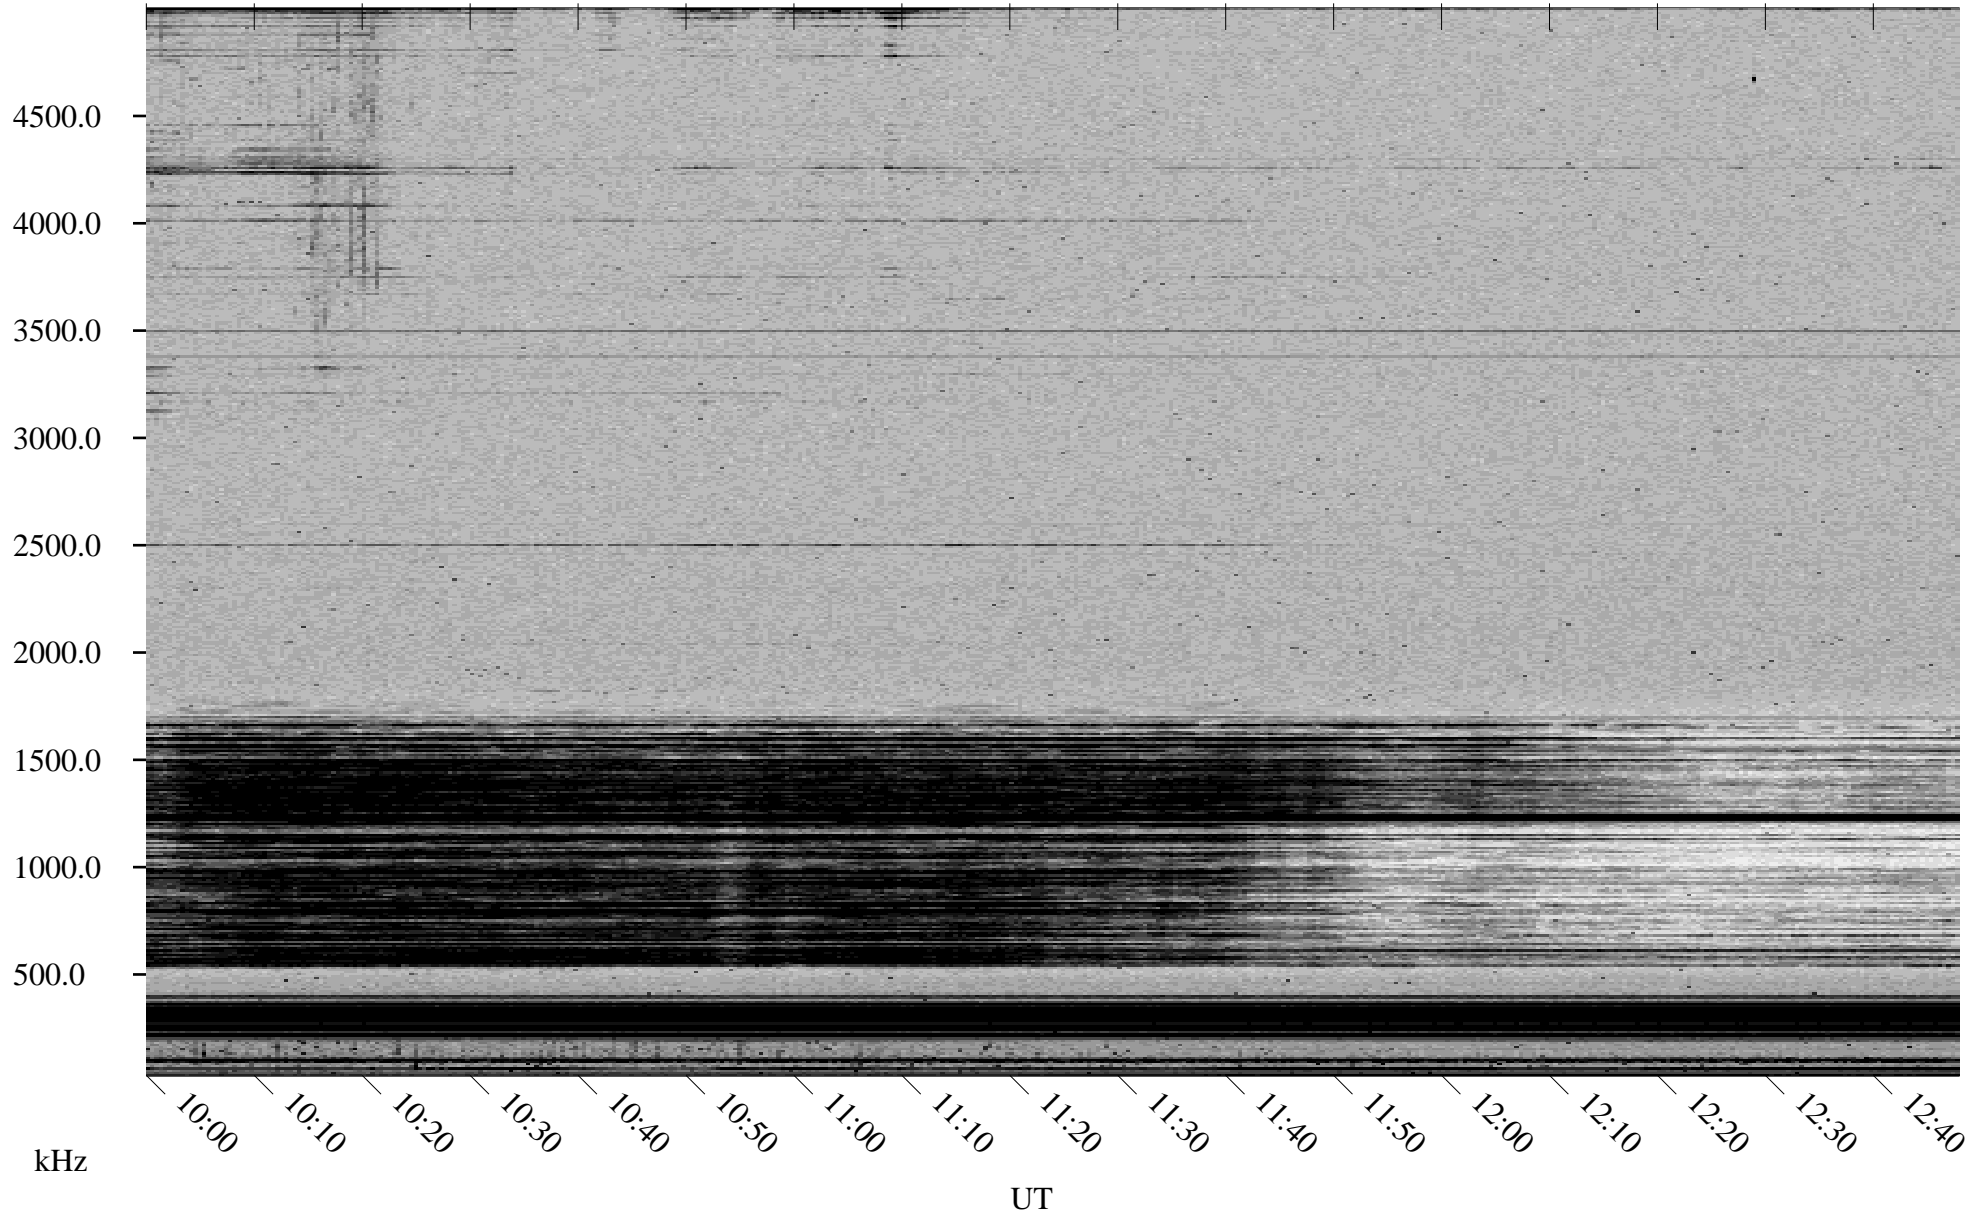

01/12/2002 Churchill, Manitoba

Linear Scale Black = 161 White = 15

ch02012l.r00m max_12

Page 1

01/12/2002 Churchill, Manitoba

Linear Scale Black = 161 White = 15

ch02012l.r00m max_12

Page 2

01/13/2002 Churchill, Manitoba

Linear Scale Black = 161 White = 15

ch02012l.r00m max_12

Page 3

01/13/2002 Churchill, Manitoba

Linear Scale Black = 161 White = 15

ch02012l.r00m max_12

Page 4

01/13/2002 Churchill, Manitoba

Linear Scale Black = 161 White = 15

ch02012l.r00m max_12

Page 5

01/13/2002 Churchill, Manitoba

Linear Scale Black = 161 White = 15

ch02012l.r00m max_12

Page 6

01/13/2002 Churchill, Manitoba

Linear Scale Black = 161 White = 15

ch02012l.r00m max_12

Page 7

01/13/2002 Churchill, Manitoba

Linear Scale Black = 161 White = 15

ch02012l.r00m max_12