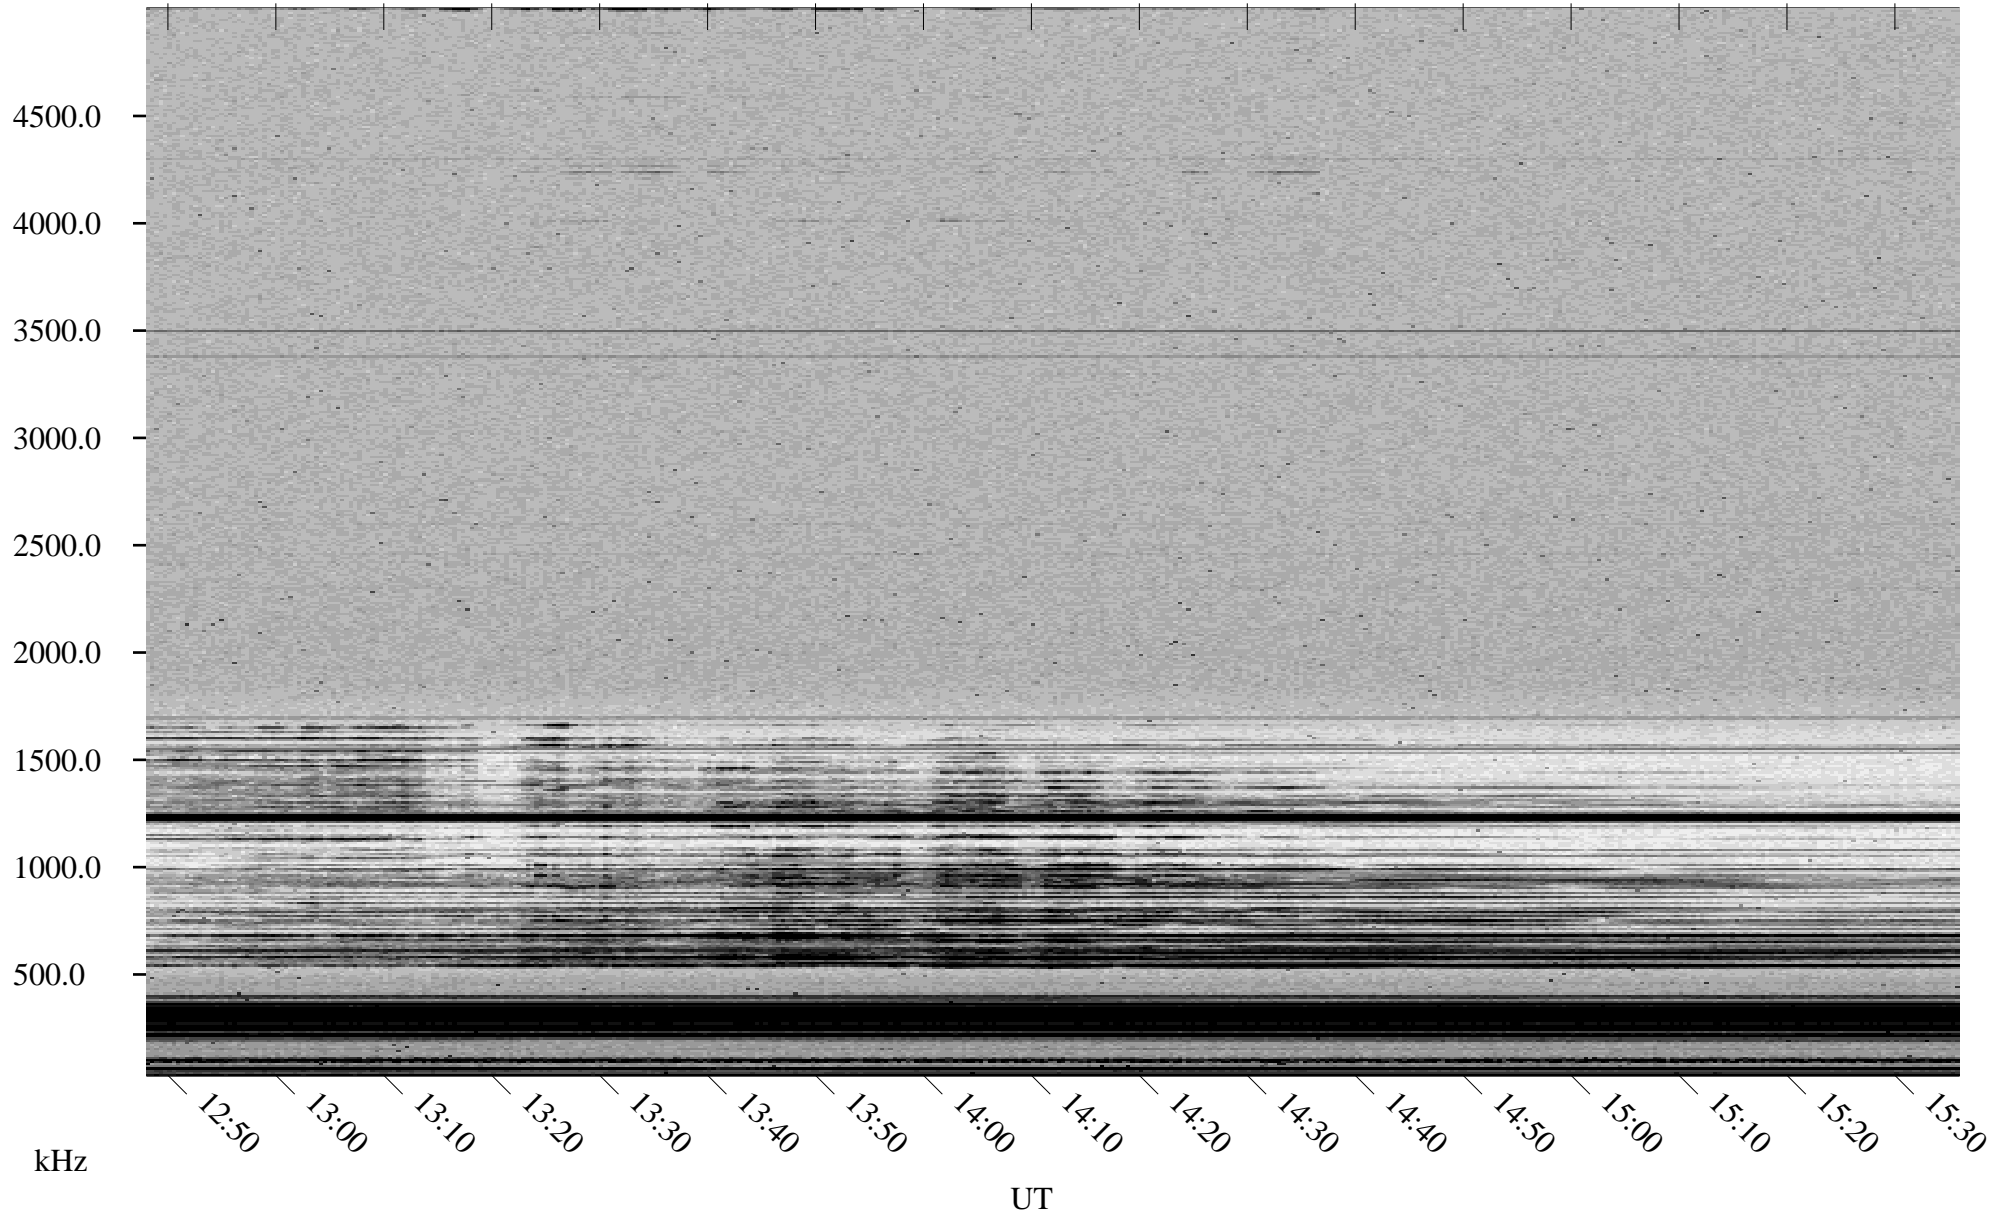

01/12/2002 Churchill, Manitoba

Linear Scale Black = 161 White = 15

ch02012l.r00m max_12

Page 1

01/12/2002 Churchill, Manitoba

Linear Scale Black = 161 White = 15

ch02012l.r00m max_12

Page 2

01/13/2002 Churchill, Manitoba

Linear Scale Black = 161 White = 15

ch02012l.r00m max_12

Page 3

01/13/2002 Churchill, Manitoba

Linear Scale Black = 161 White = 15

ch02012l.r00m max_12

Page 4

01/13/2002 Churchill, Manitoba

Linear Scale Black = 161 White = 15

ch02012l.r00m max_12

Page 5

01/13/2002 Churchill, Manitoba

Linear Scale Black = 161 White = 15

ch02012l.r00m max_12

Page 6

01/13/2002 Churchill, Manitoba

Linear Scale Black = 161 White = 15

ch02012l.r00m max_12

Page 7

01/13/2002 Churchill, Manitoba

Linear Scale Black = 161 White = 15

ch02012l.r00m max_12