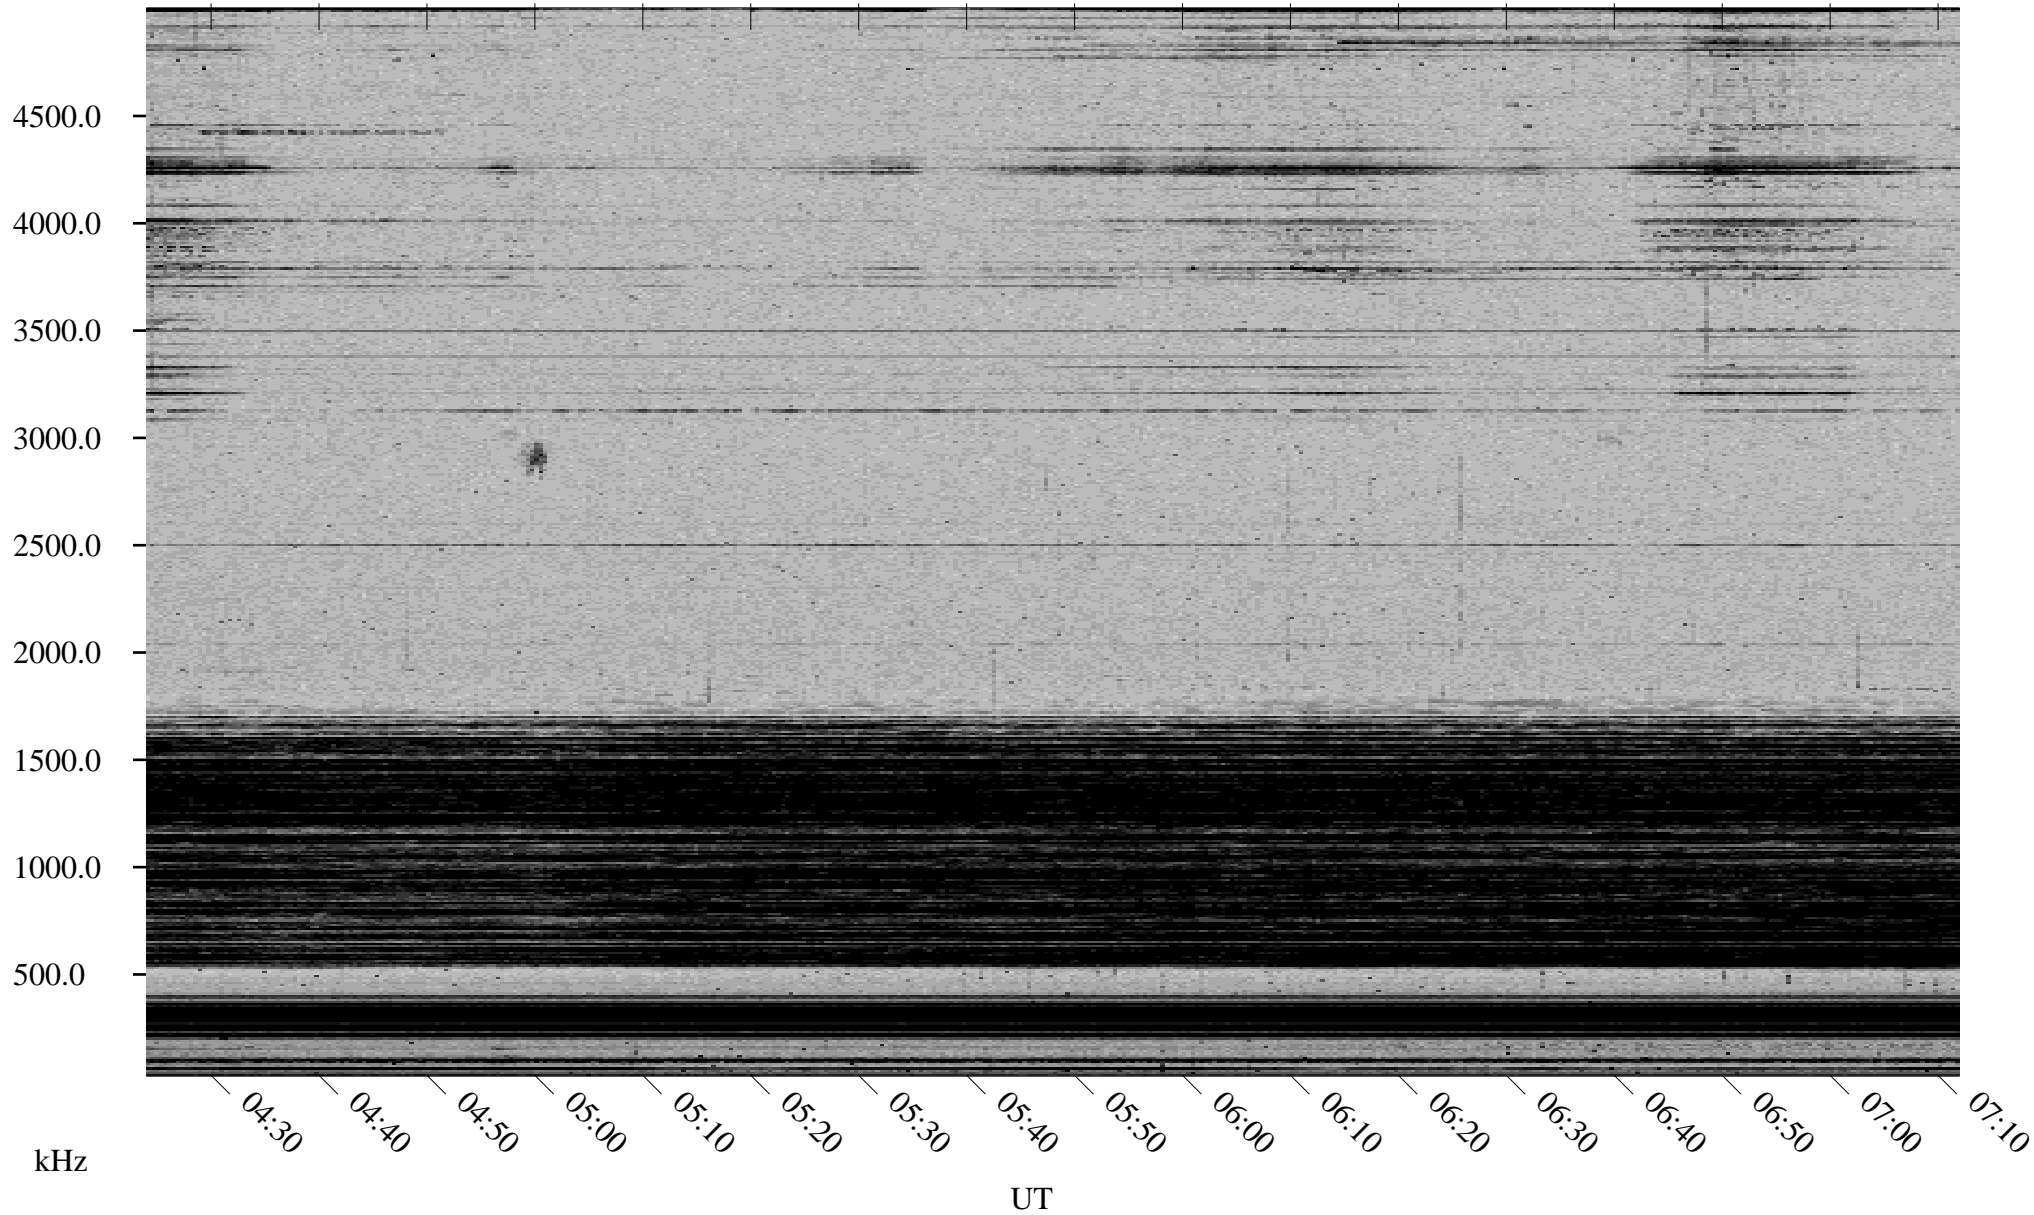

01/13/2002 Churchill, Manitoba

Linear Scale Black = 161 White = 15

ch02013l.r00m max_12

Page 1

01/13/2002 Churchill, Manitoba

Linear Scale Black = 161 White = 15

ch02013l.r00m max_12

Page 2

01/14/2002 Churchill, Manitoba

Linear Scale Black = 161 White = 15

ch02013l.r00m max_12

Page 3

01/14/2002 Churchill, Manitoba

Linear Scale Black = 161 White = 15

ch02013l.r00m max_12

Page 4

01/14/2002 Churchill, Manitoba

Linear Scale Black = 161 White = 15

ch02013l.r00m max_12

Page 5

01/14/2002 Churchill, Manitoba

Linear Scale Black = 161 White = 15

ch02013l.r00m max_12

Page 6

01/14/2002 Churchill, Manitoba

Linear Scale Black = 161 White = 15

ch02013l.r00m max_12

Page 7

01/14/2002 Churchill, Manitoba

Linear Scale Black = 161 White = 15

ch02013l.r00m max_12

Page 8