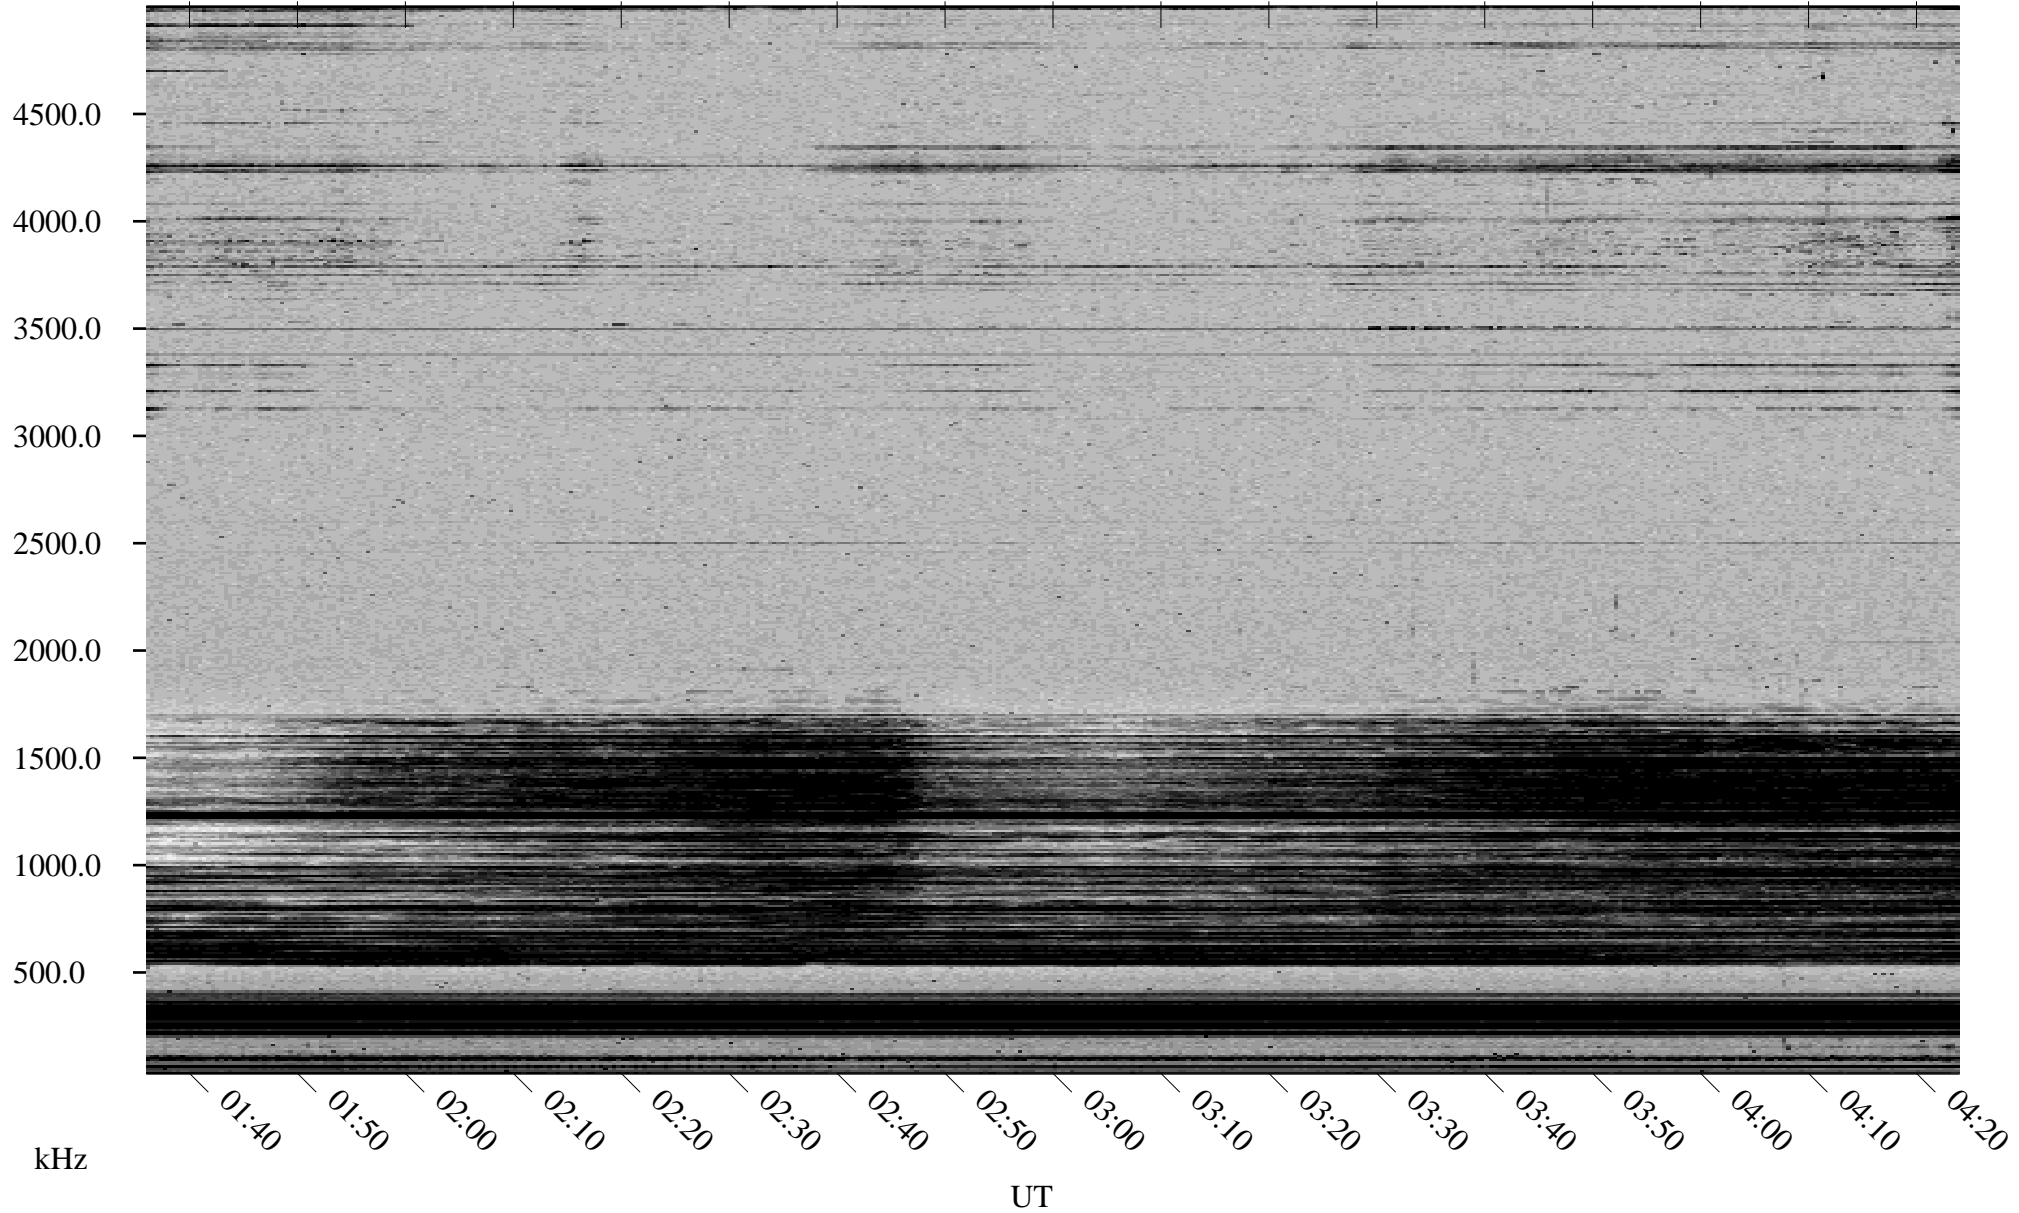

01/13/2002 Churchill, Manitoba

Linear Scale Black = 161 White = 15

ch02013l.r00m max_12

Page 1

01/13/2002 Churchill, Manitoba

Linear Scale Black = 161 White = 15

ch02013l.r00m max_12

Page 2

01/14/2002 Churchill, Manitoba

Linear Scale Black = 161 White = 15

ch02013l.r00m max_12

Page 3

01/14/2002 Churchill, Manitoba

Linear Scale Black = 161 White = 15

ch02013l.r00m max_12

Page 4

01/14/2002 Churchill, Manitoba

Linear Scale Black = 161 White = 15

ch02013l.r00m max_12

Page 5

01/14/2002 Churchill, Manitoba

Linear Scale Black = 161 White = 15

ch02013l.r00m max_12

Page 6

01/14/2002 Churchill, Manitoba

Linear Scale Black = 161 White = 15

ch02013l.r00m max_12

Page 7

01/14/2002 Churchill, Manitoba

Linear Scale Black = 161 White = 15

ch02013l.r00m max_12

Page 8