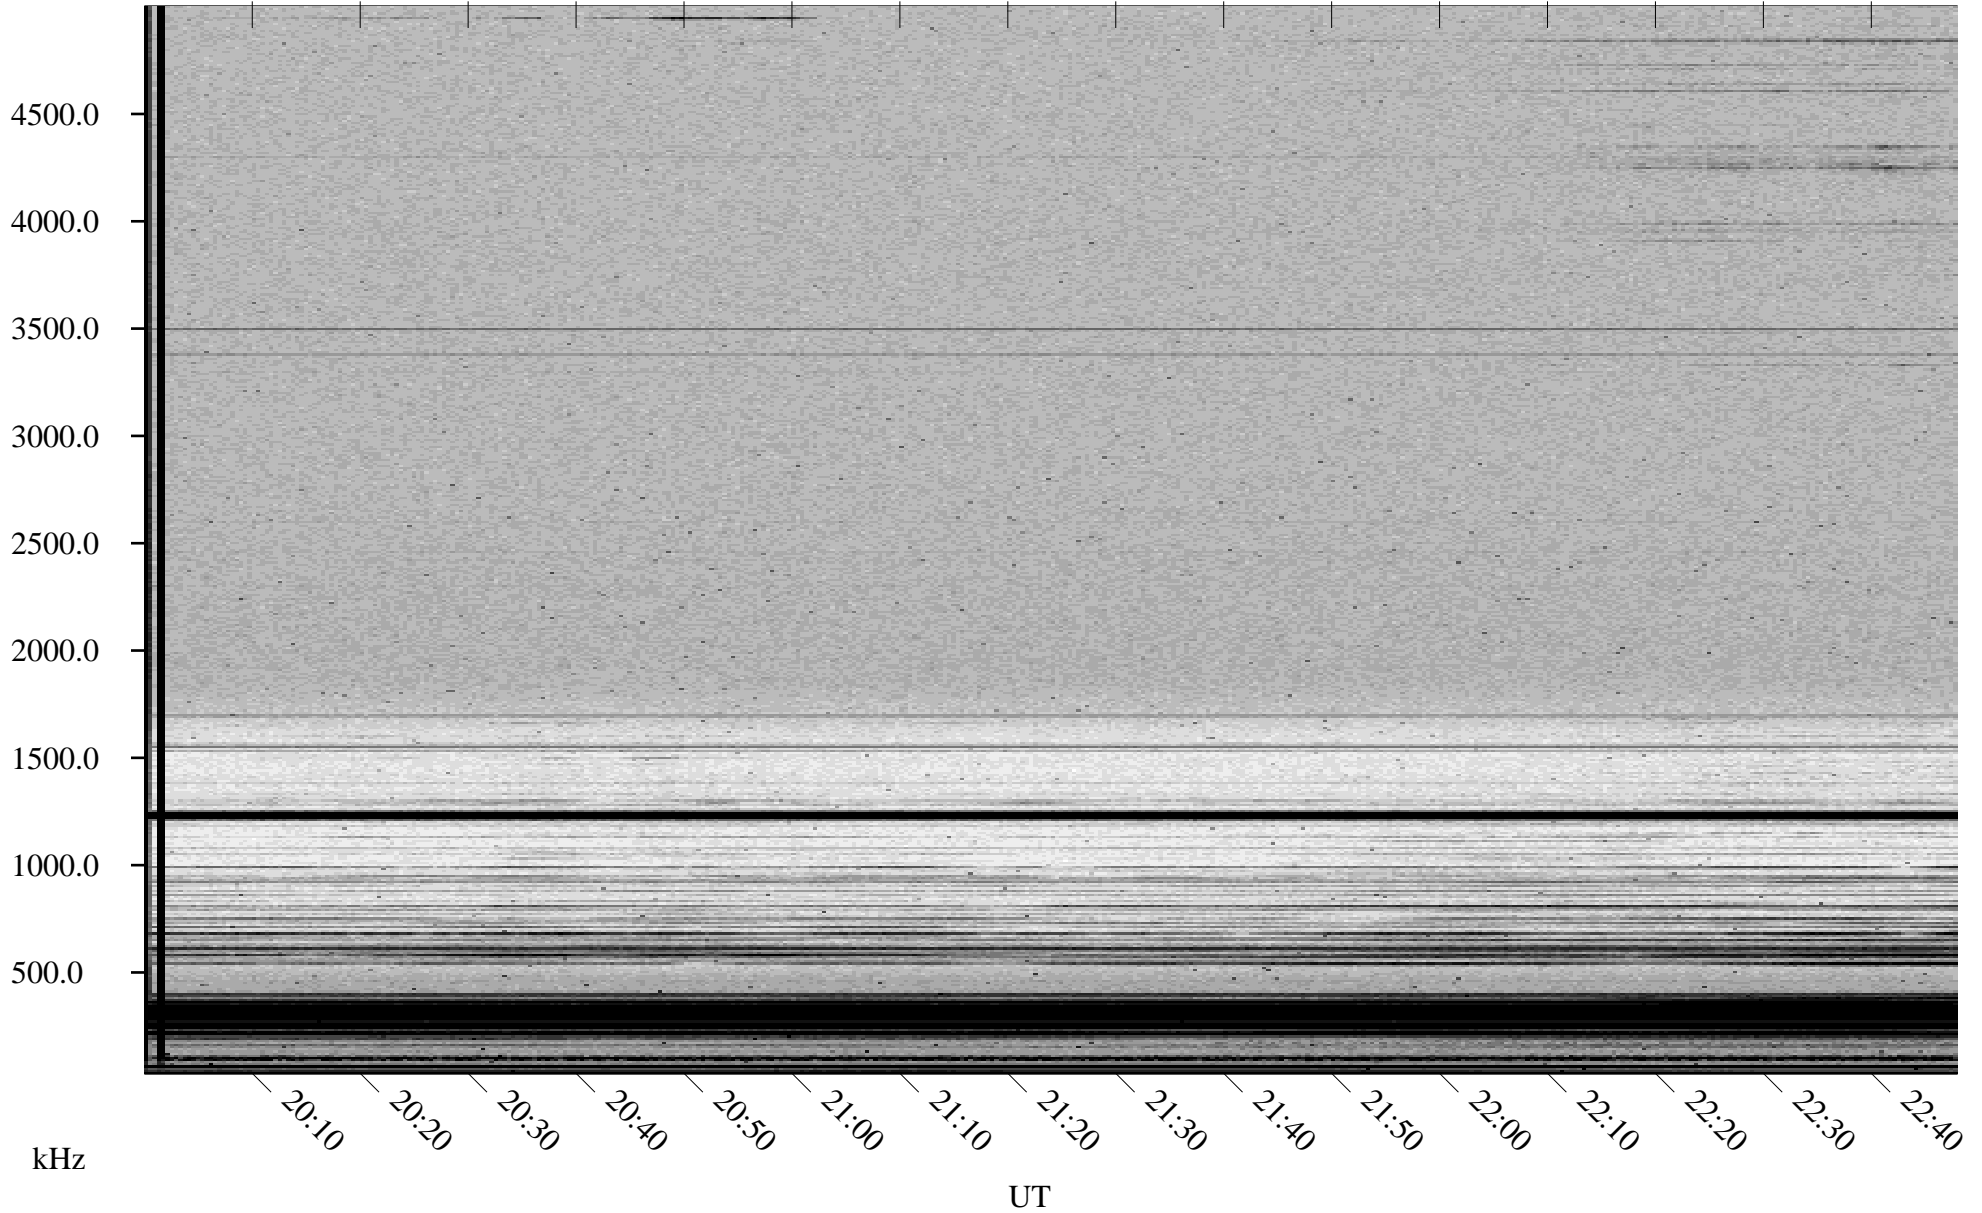

01/13/2002 Churchill, Manitoba

Linear Scale Black = 161 White = 15

ch02013l.r00m max_12

Page 1

01/13/2002 Churchill, Manitoba

Linear Scale Black = 161 White = 15

ch02013l.r00m max_12

Page 2

01/14/2002 Churchill, Manitoba

Linear Scale Black = 161 White = 15

ch02013l.r00m max_12

Page 3

01/14/2002 Churchill, Manitoba

Linear Scale Black = 161 White = 15

ch02013l.r00m max_12

Page 4

01/14/2002 Churchill, Manitoba

Linear Scale Black = 161 White = 15

ch02013l.r00m max_12

Page 5

01/14/2002 Churchill, Manitoba

Linear Scale Black = 161 White = 15

ch02013l.r00m max_12

Page 6

01/14/2002 Churchill, Manitoba

Linear Scale Black = 161 White = 15

ch02013l.r00m max_12

Page 7

01/14/2002 Churchill, Manitoba

Linear Scale Black = 161 White = 15

ch02013l.r00m max_12

Page 8