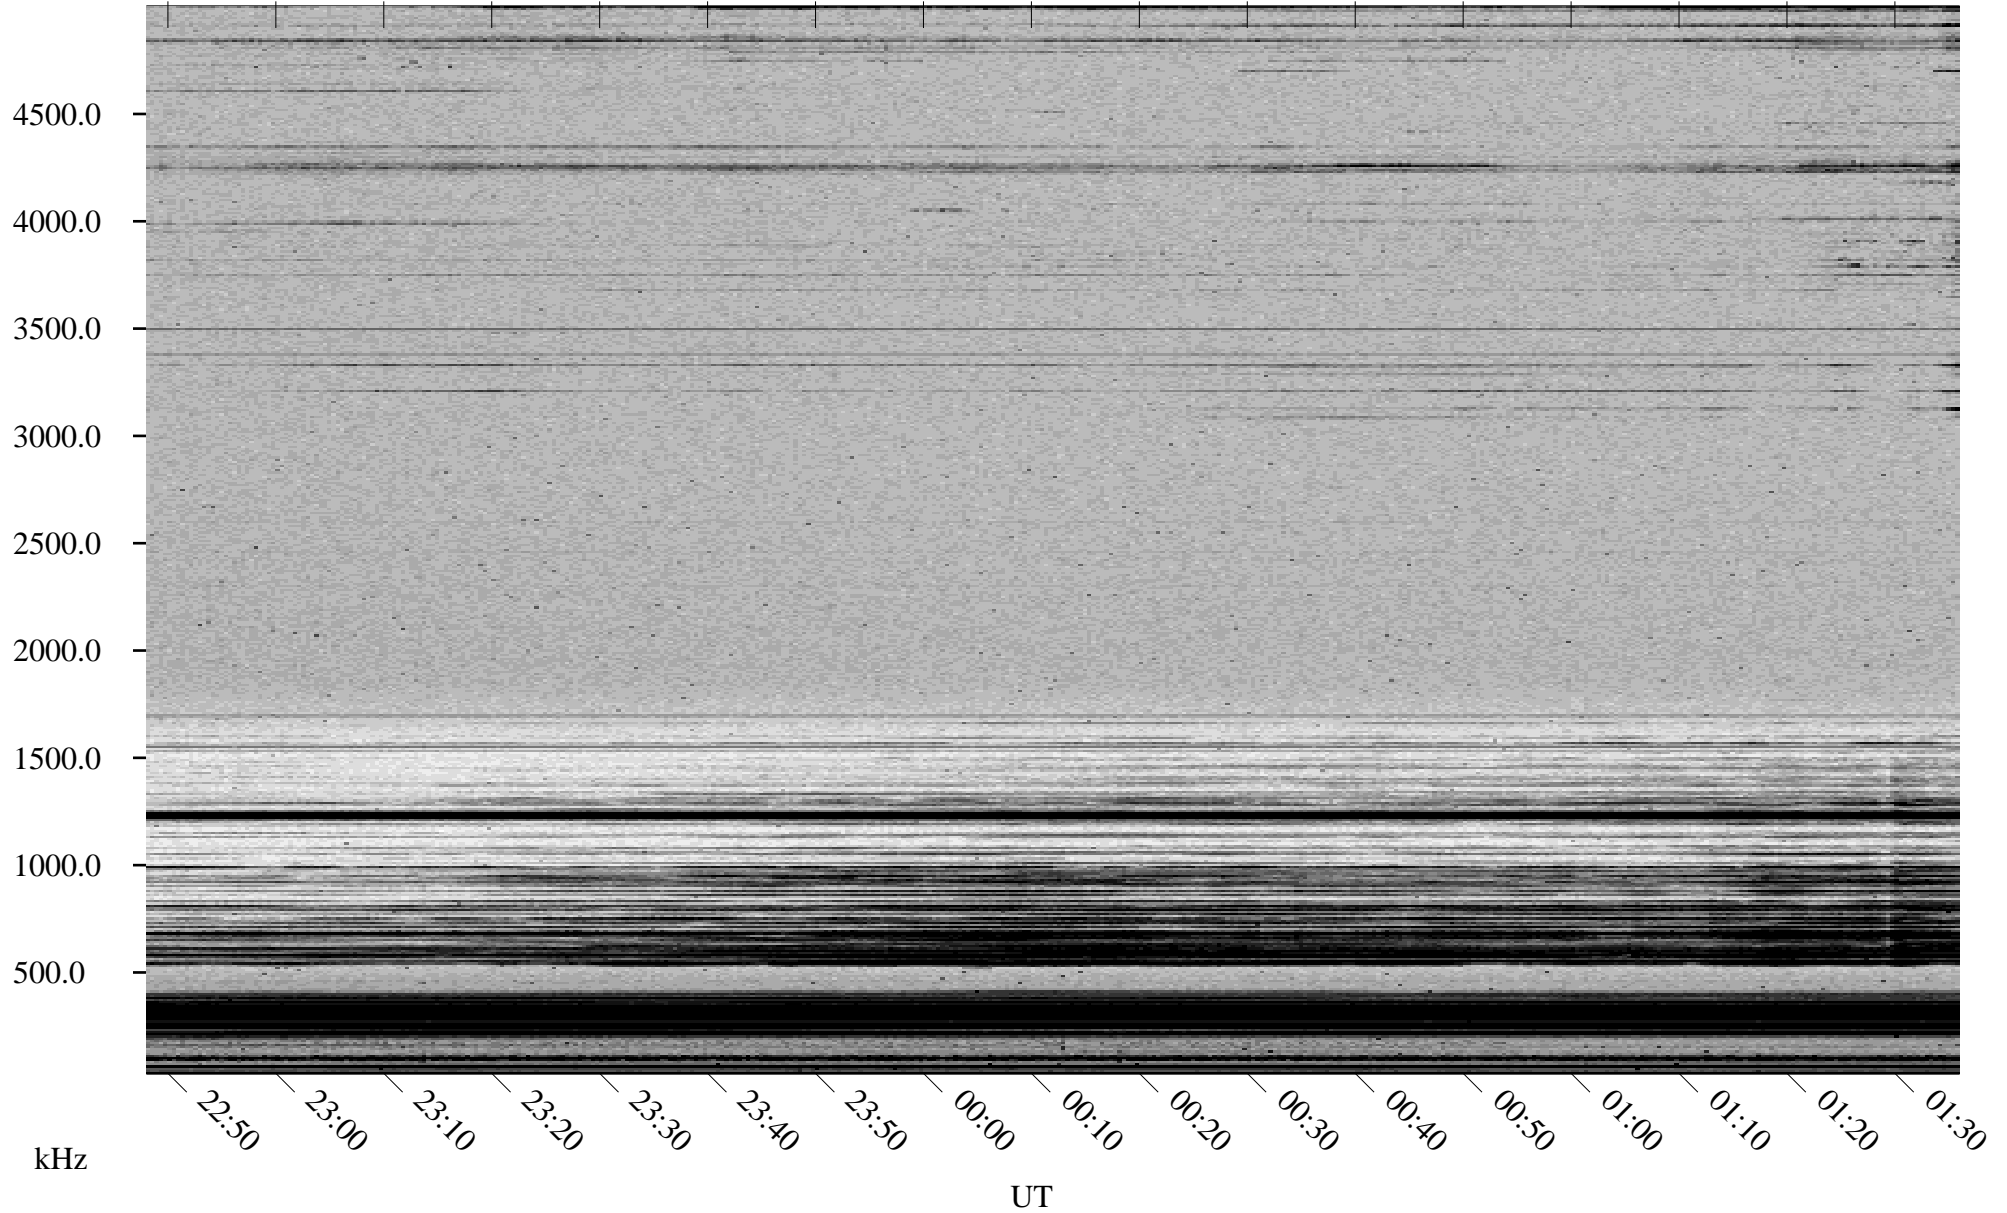

01/13/2002 Churchill, Manitoba

Linear Scale Black = 161 White = 15

ch02013l.r00m max_12

Page 1

01/13/2002 Churchill, Manitoba

Linear Scale Black = 161 White = 15

ch02013l.r00m max_12

Page 2

01/14/2002 Churchill, Manitoba

Linear Scale Black = 161 White = 15

ch02013l.r00m max_12

Page 3

01/14/2002 Churchill, Manitoba

Linear Scale Black = 161 White = 15

ch02013l.r00m max_12

Page 4

01/14/2002 Churchill, Manitoba

Linear Scale Black = 161 White = 15

ch02013l.r00m max_12

Page 5

01/14/2002 Churchill, Manitoba

Linear Scale Black = 161 White = 15

ch02013l.r00m max_12

Page 6

01/14/2002 Churchill, Manitoba

Linear Scale Black = 161 White = 15

ch02013l.r00m max_12

Page 7

01/14/2002 Churchill, Manitoba

Linear Scale Black = 161 White = 15

ch02013l.r00m max_12

Page 8