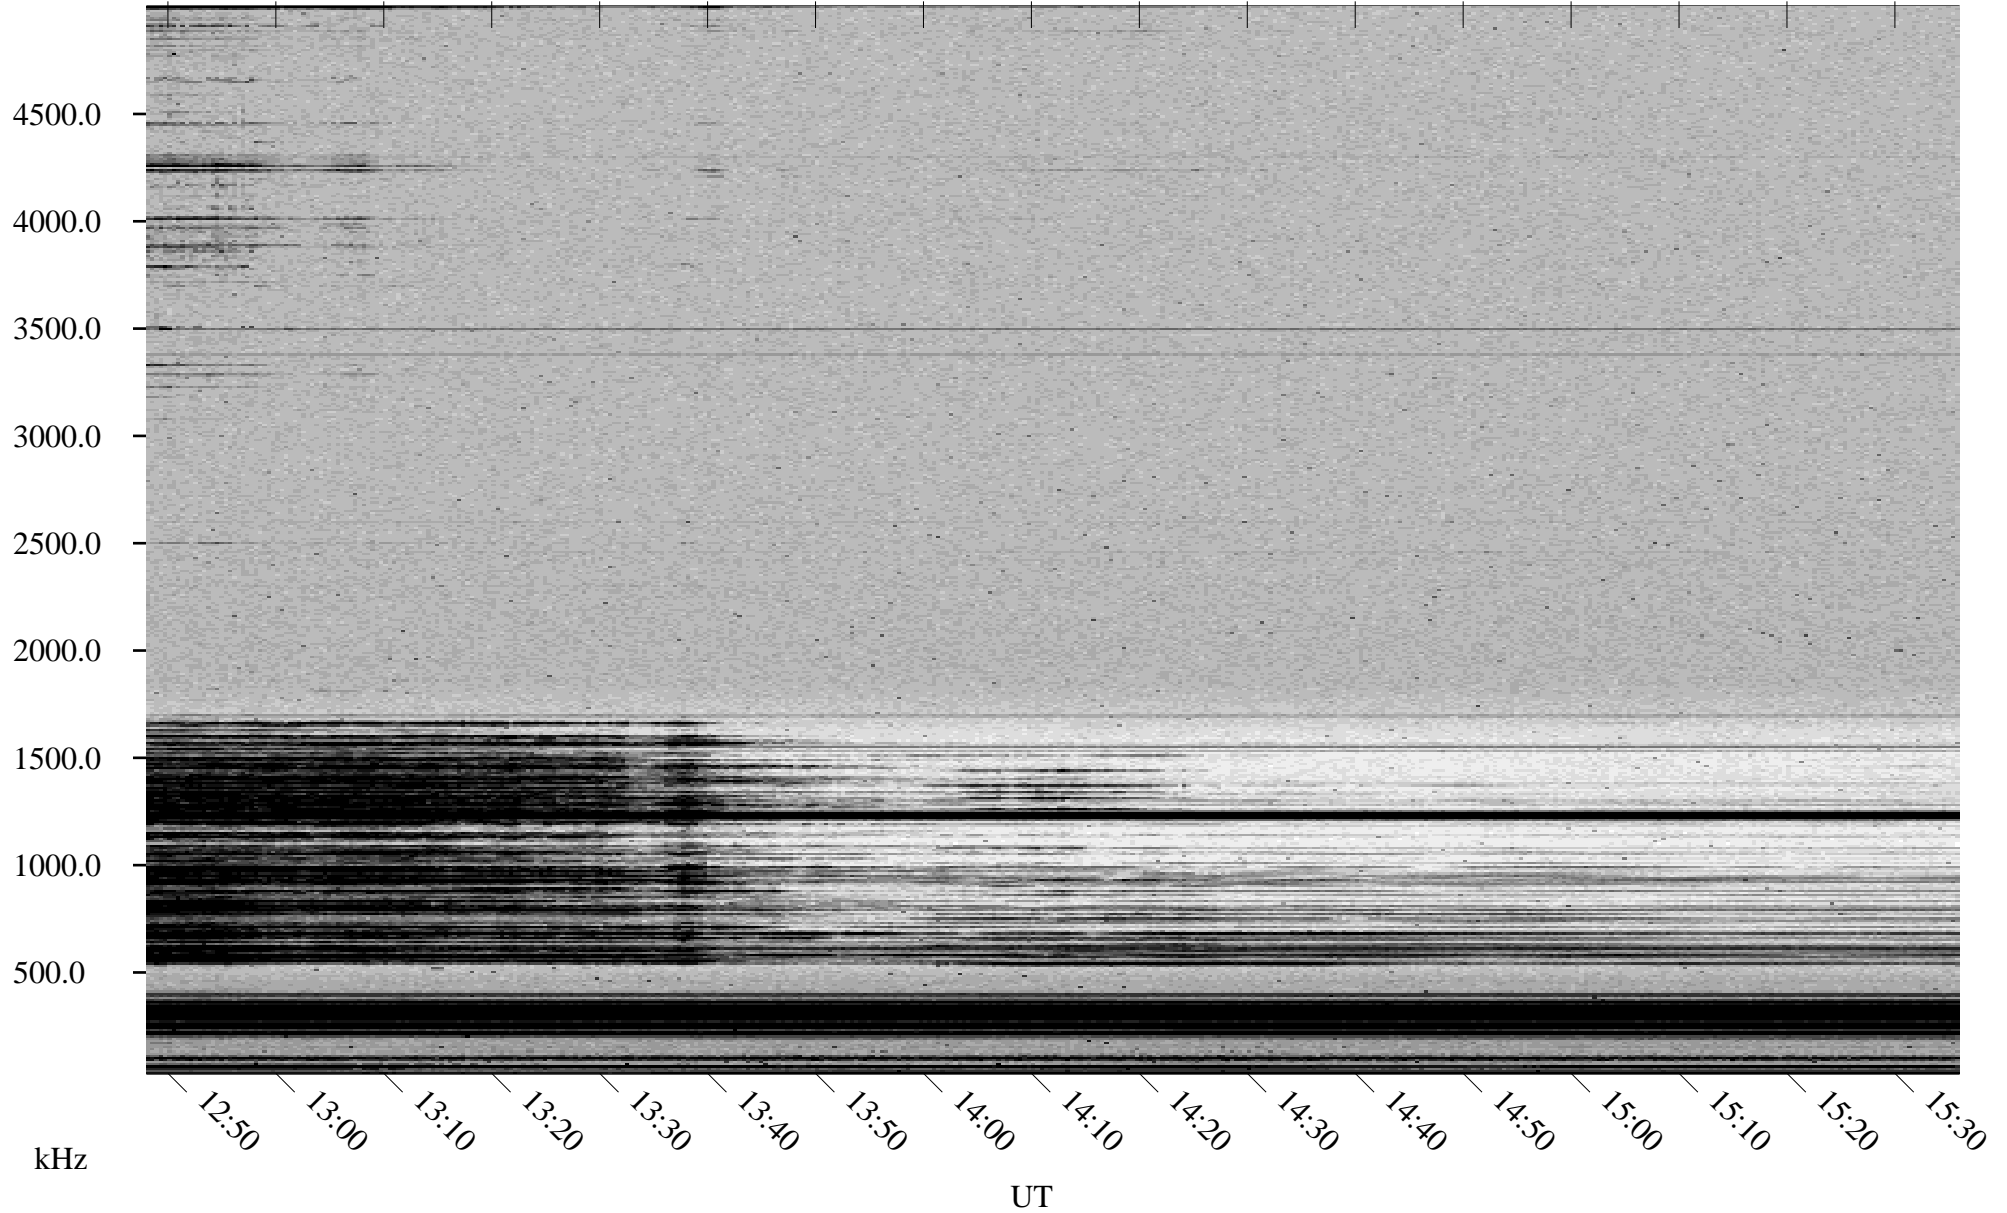

01/14/2002 Churchill, Manitoba

Linear Scale Black = 161 White = 15

ch02013l.r00m max_12

Page 5

01/14/2002 Churchill, Manitoba

Linear Scale Black = 161 White = 15

ch02013l.r00m max_12

Page 6

01/14/2002 Churchill, Manitoba

Linear Scale Black = 161 White = 15

ch02013l.r00m max_12

Page 7

01/14/2002 Churchill, Manitoba

Linear Scale Black = 161 White = 15

ch02013l.r00m max_12

Page 8