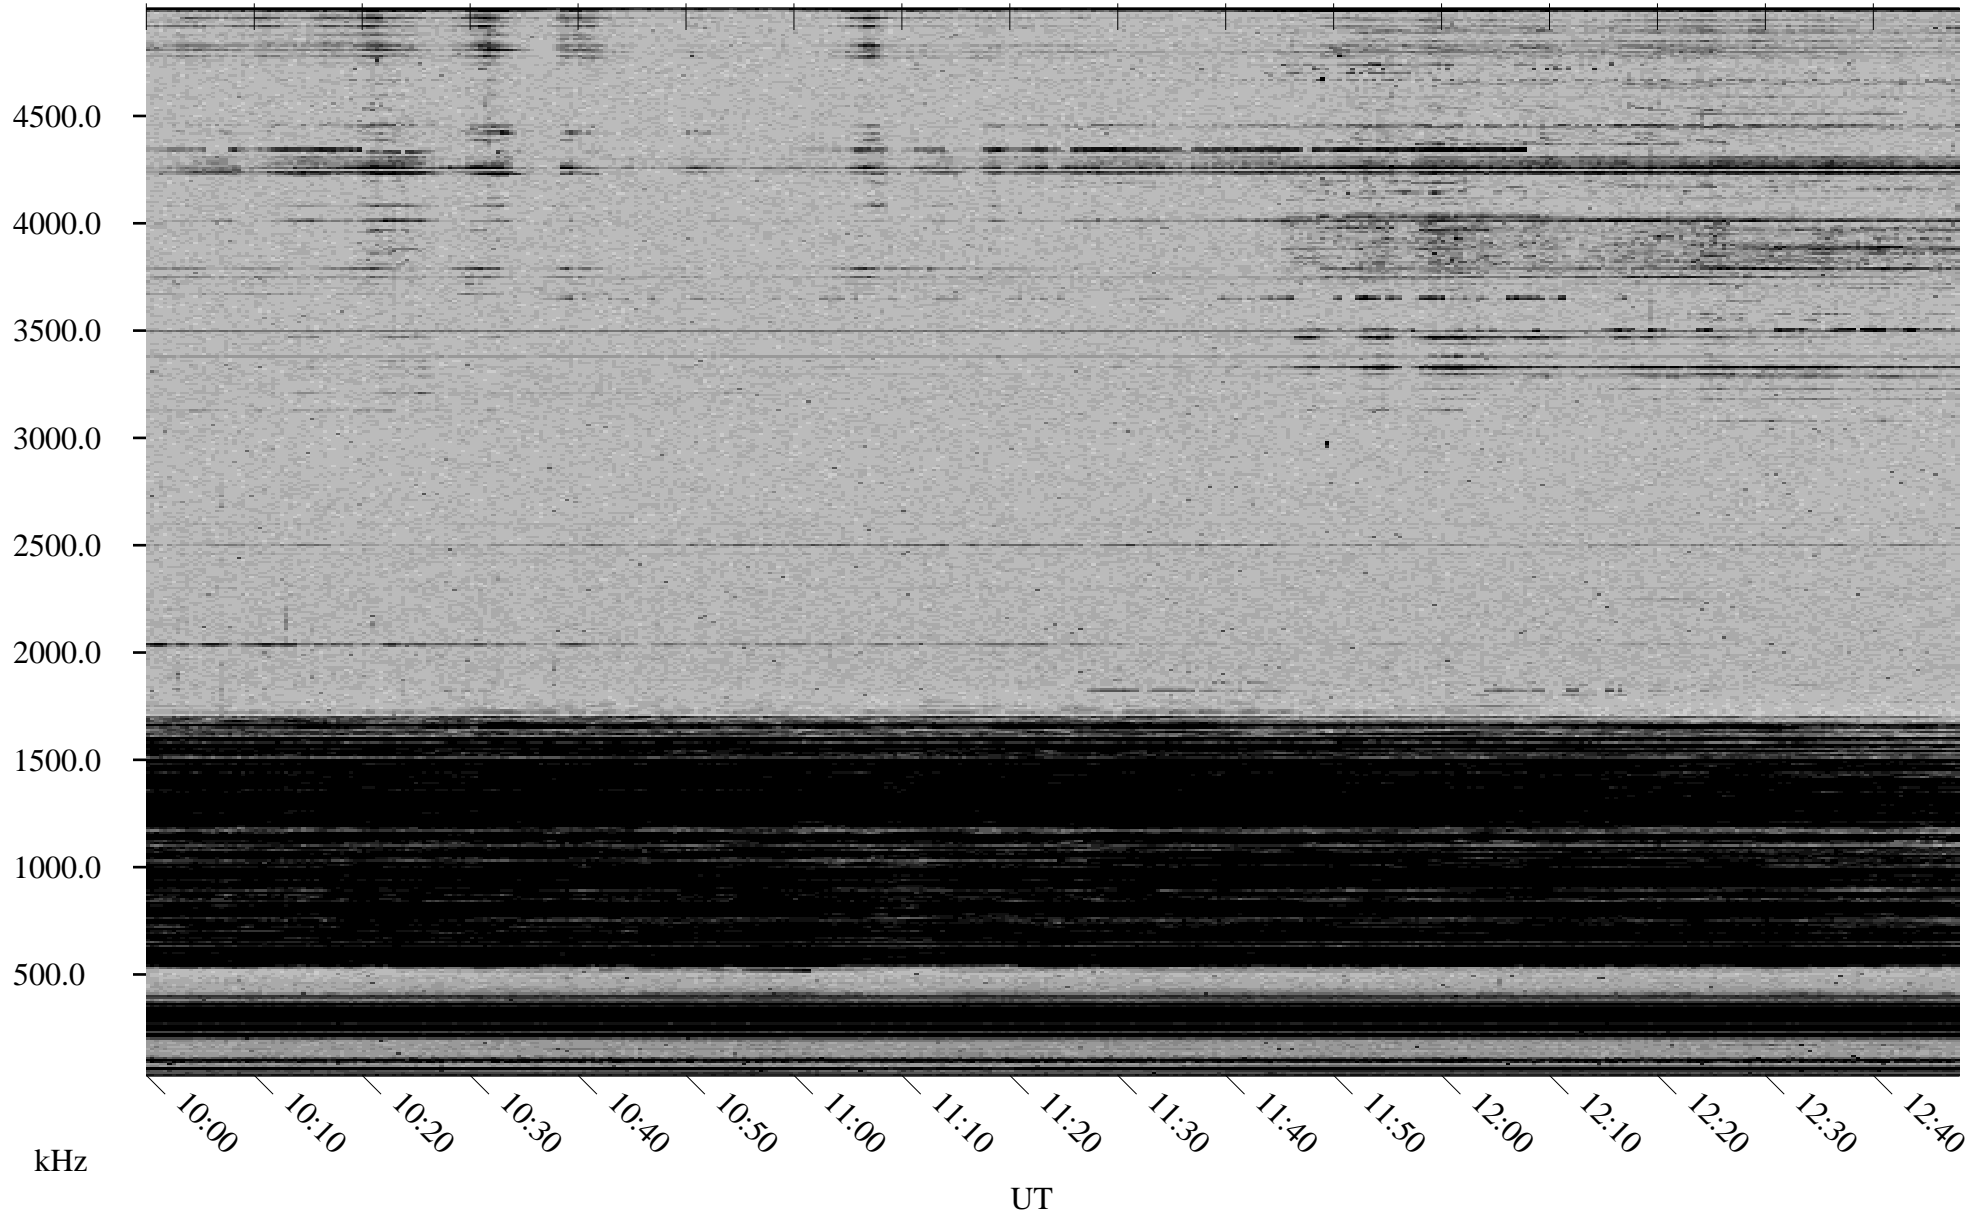

01/13/2002 Churchill, Manitoba

Linear Scale Black = 161 White = 15

ch02013l.r00m max_12

Page 1

01/13/2002 Churchill, Manitoba

Linear Scale Black = 161 White = 15

ch02013l.r00m max_12

Page 2

01/14/2002 Churchill, Manitoba

Linear Scale Black = 161 White = 15

ch02013l.r00m max_12

Page 3

01/14/2002 Churchill, Manitoba

Linear Scale Black = 161 White = 15

ch02013l.r00m max_12

Page 4

01/14/2002 Churchill, Manitoba

Linear Scale Black = 161 White = 15

ch02013l.r00m max_12

Page 5

01/14/2002 Churchill, Manitoba

Linear Scale Black = 161 White = 15

ch02013l.r00m max_12

Page 6

01/14/2002 Churchill, Manitoba

Linear Scale Black = 161 White = 15

ch02013l.r00m max_12

Page 7

01/14/2002 Churchill, Manitoba

Linear Scale Black = 161 White = 15

ch02013l.r00m max_12

Page 8