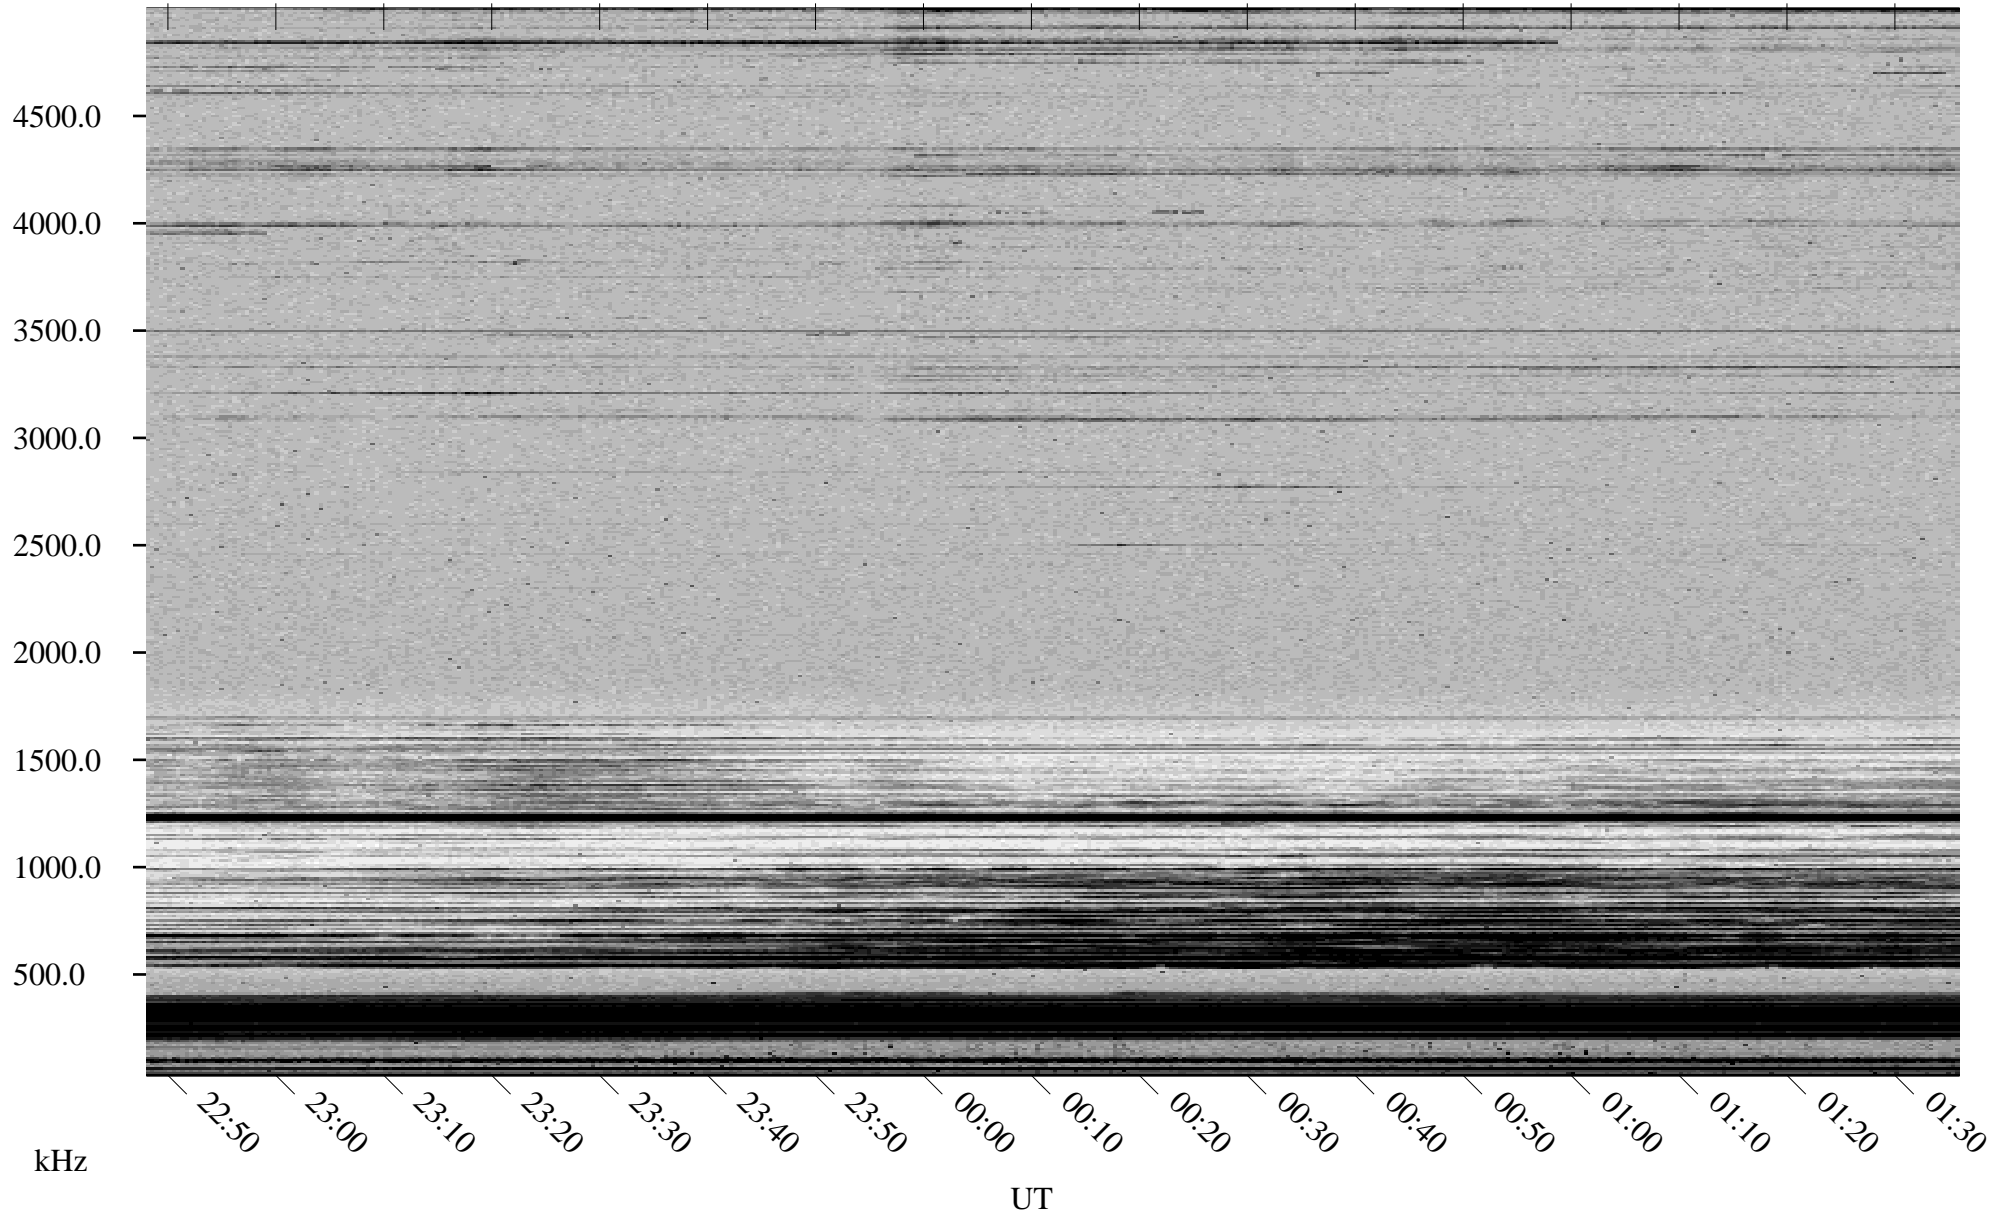

01/14/2002 Churchill, Manitoba

Linear Scale Black = 161 White = 15

ch02014l.r00m max_12

Page 1

01/14/2002 Churchill, Manitoba

Linear Scale Black = 161 White = 15

ch02014l.r00m max_12

Page 2

01/15/2002 Churchill, Manitoba

Linear Scale Black = 161 White = 15

ch02014l.r00m max_12

Page 3

01/15/2002 Churchill, Manitoba

Linear Scale Black = 161 White = 15

ch02014l.r00m max_12

Page 4

01/15/2002 Churchill, Manitoba

Linear Scale Black = 161 White = 15

ch02014l.r00m max_12

Page 5

01/15/2002 Churchill, Manitoba

Linear Scale Black = 161 White = 15

ch02014l.r00m max_12

Page 6

01/15/2002 Churchill, Manitoba

Linear Scale Black = 161 White = 15

ch02014l.r00m max_12

Page 7

01/15/2002 Churchill, Manitoba

Linear Scale Black = 161 White = 15

ch02014l.r00m max_12