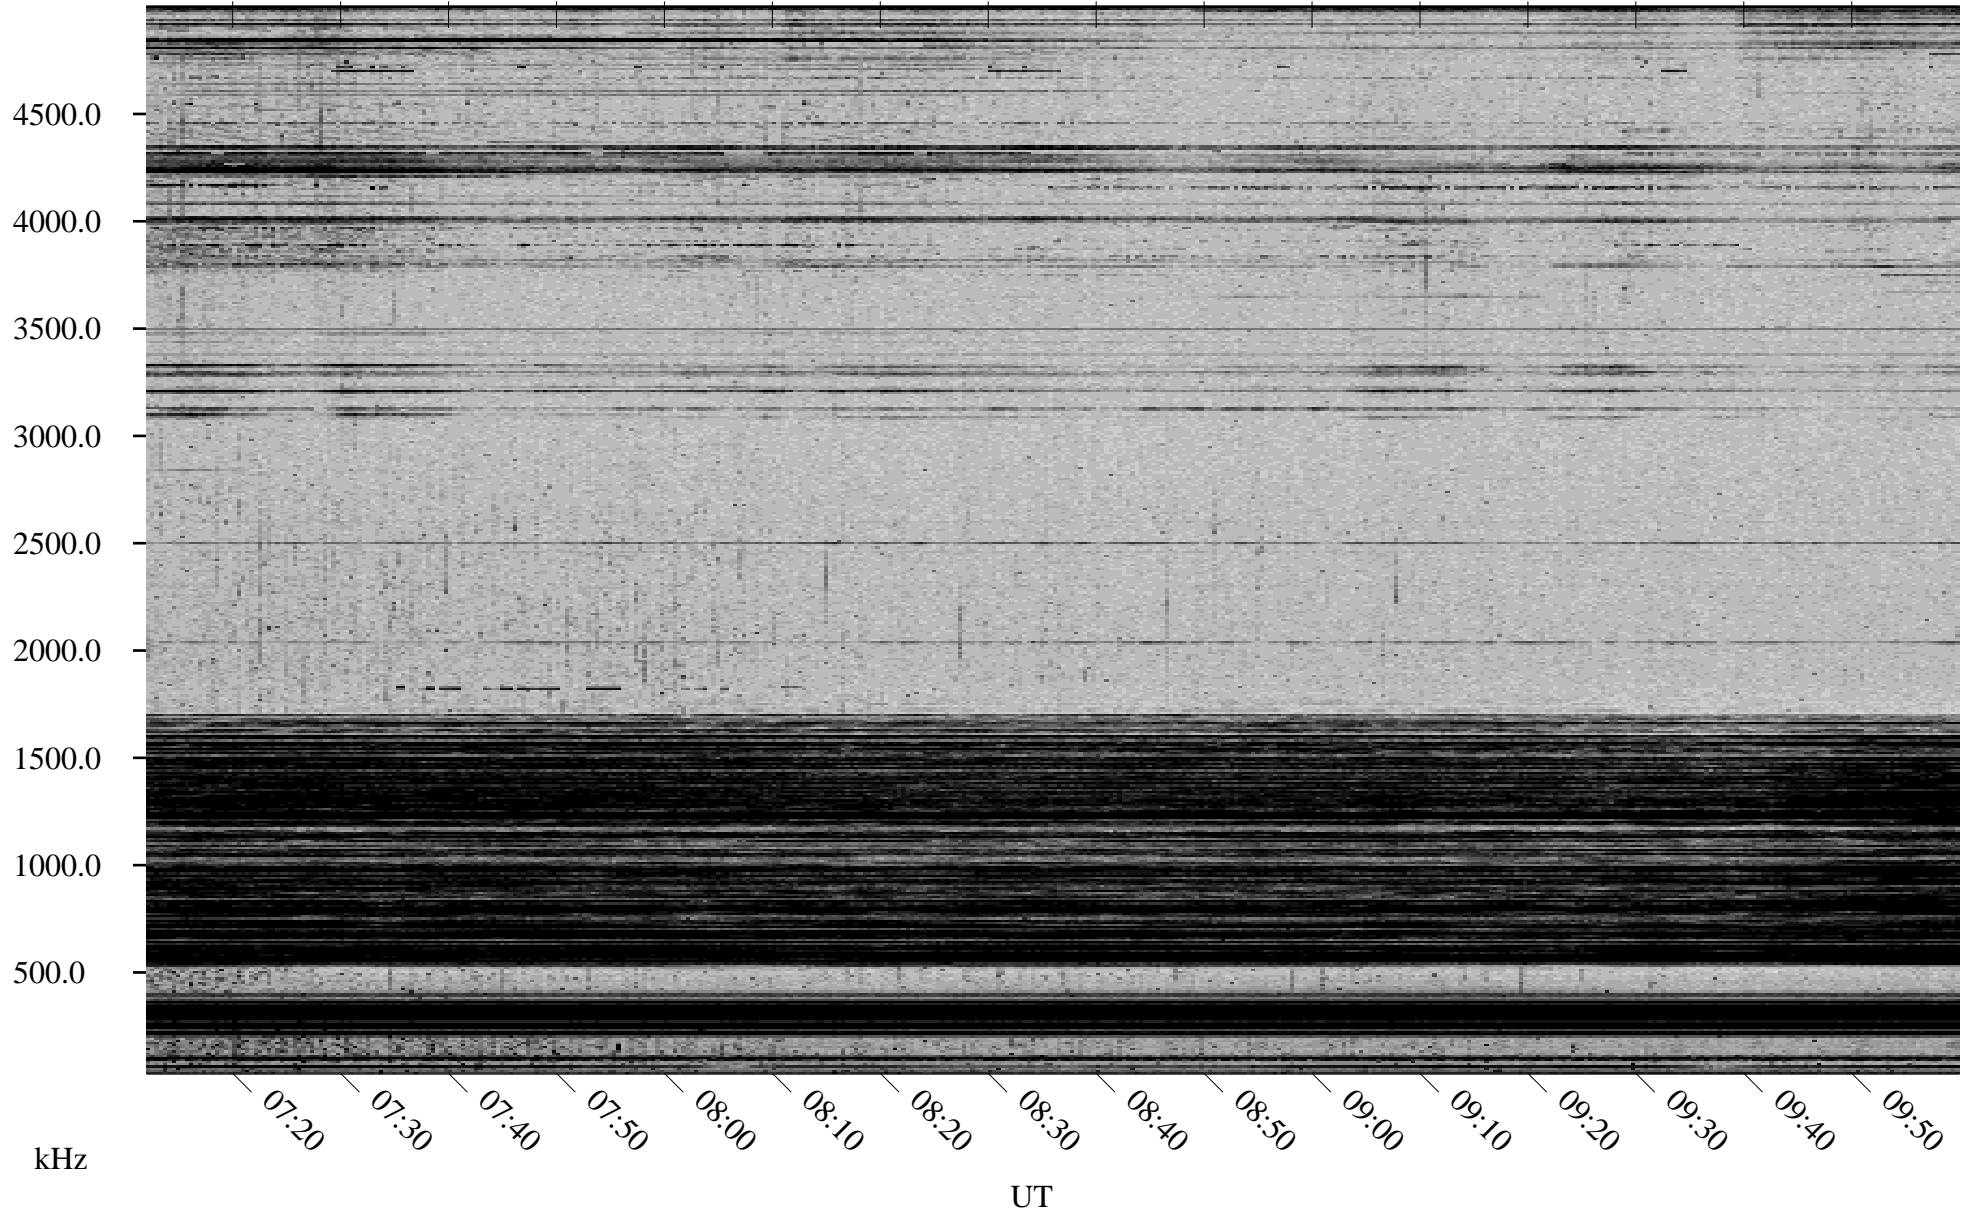

01/14/2002 Churchill, Manitoba

Linear Scale Black = 161 White = 15

ch02014l.r00m max_12

Page 1

01/14/2002 Churchill, Manitoba

Linear Scale Black = 161 White = 15

ch02014l.r00m max_12

Page 2

01/15/2002 Churchill, Manitoba

Linear Scale Black = 161 White = 15

ch02014l.r00m max_12

Page 3

01/15/2002 Churchill, Manitoba

Linear Scale Black = 161 White = 15

ch02014l.r00m max_12

Page 4

01/15/2002 Churchill, Manitoba

Linear Scale Black = 161 White = 15

ch02014l.r00m max_12

Page 5

01/15/2002 Churchill, Manitoba

Linear Scale Black = 161 White = 15

ch02014l.r00m max_12

Page 6

01/15/2002 Churchill, Manitoba

Linear Scale Black = 161 White = 15

ch02014l.r00m max_12

Page 7

01/15/2002 Churchill, Manitoba

Linear Scale Black = 161 White = 15

ch02014l.r00m max_12