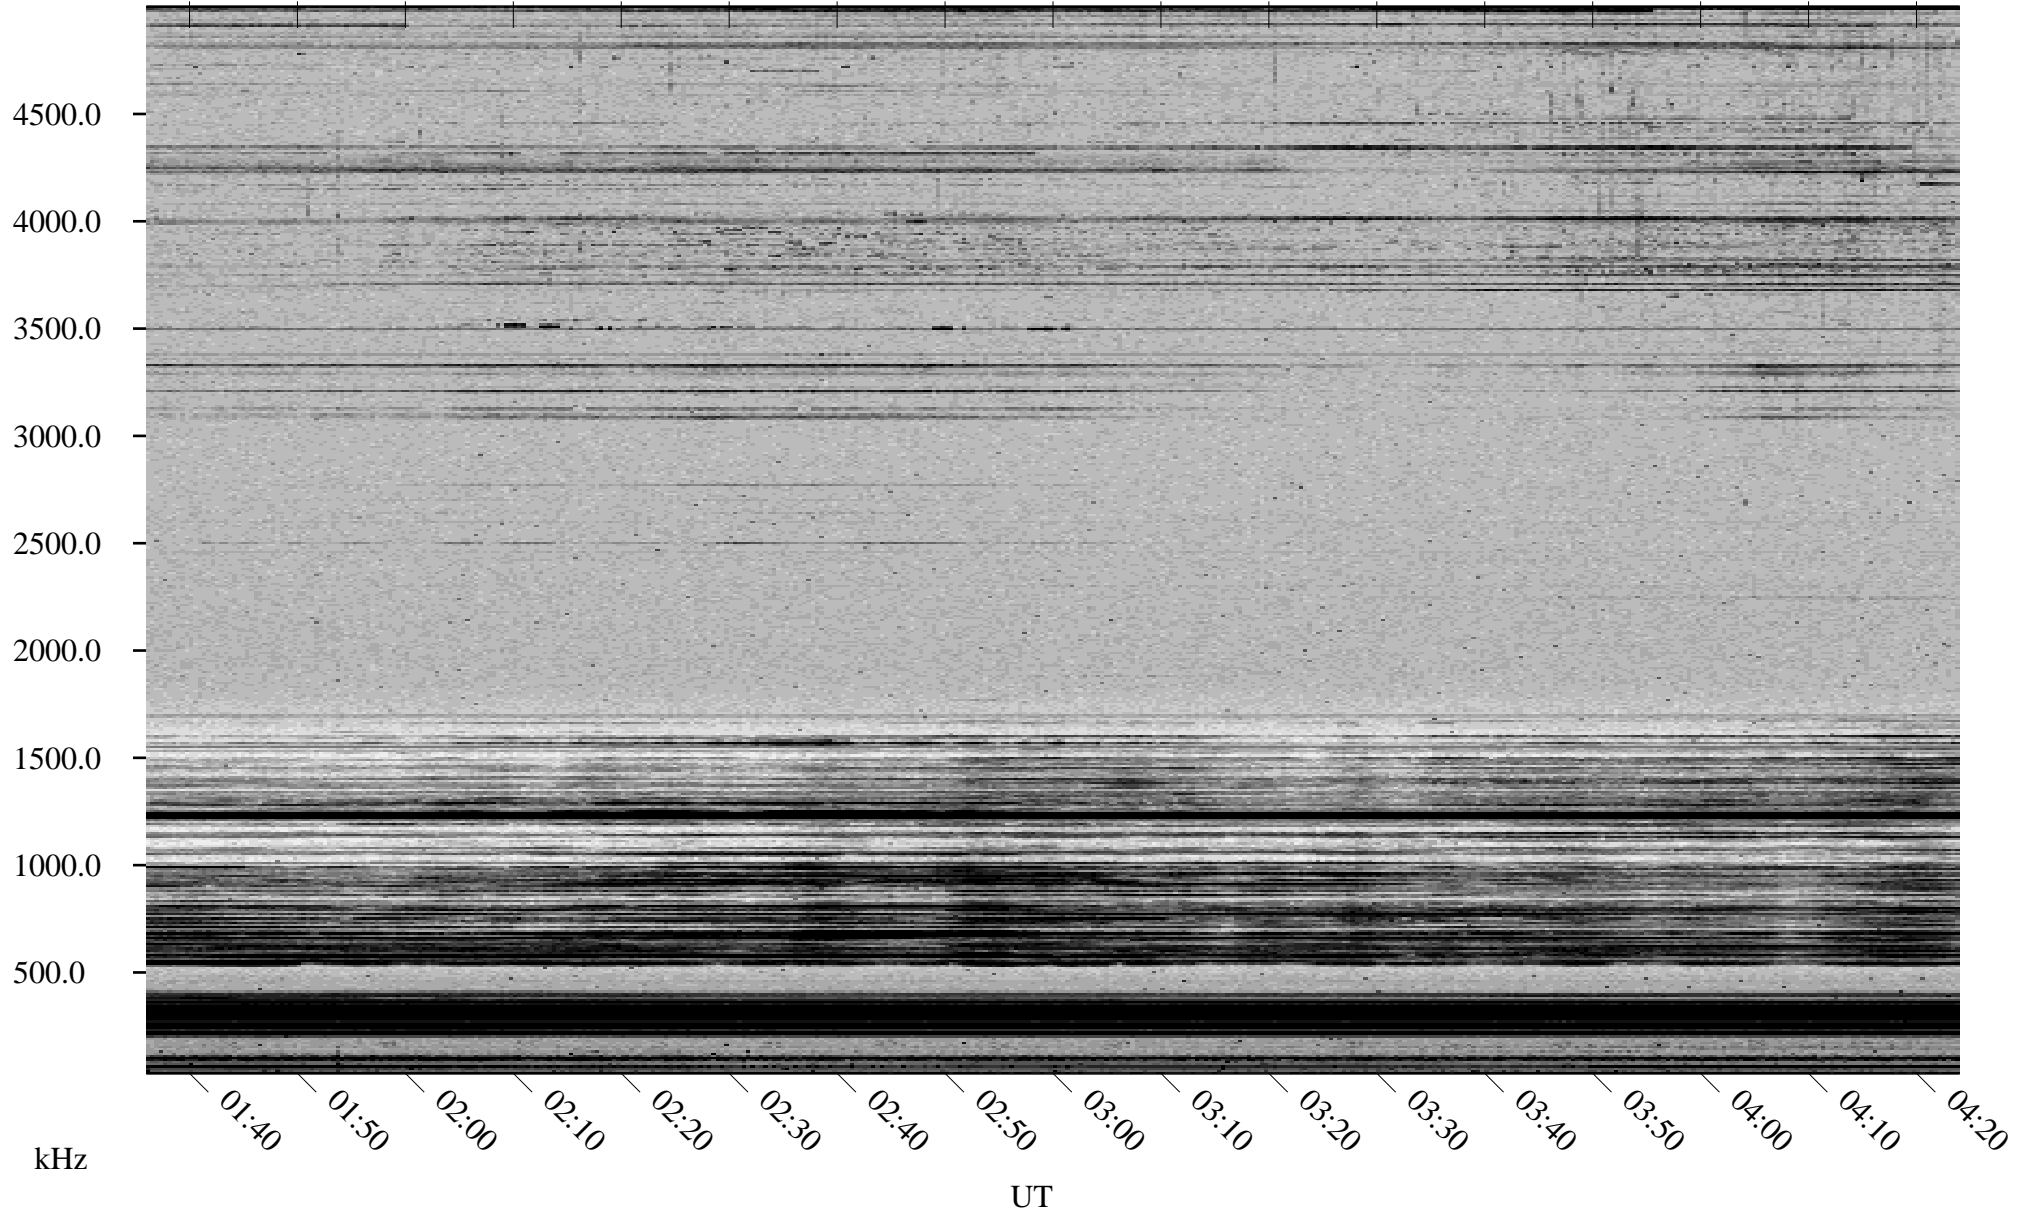

01/14/2002 Churchill, Manitoba

Linear Scale Black = 161 White = 15

ch02014l.r00m max_12

Page 1

01/14/2002 Churchill, Manitoba

Linear Scale Black = 161 White = 15

ch02014l.r00m max_12

Page 2

01/15/2002 Churchill, Manitoba

Linear Scale Black = 161 White = 15

ch02014l.r00m max_12

Page 3

01/15/2002 Churchill, Manitoba

Linear Scale Black = 161 White = 15

ch02014l.r00m max_12

Page 4

01/15/2002 Churchill, Manitoba

Linear Scale Black = 161 White = 15

ch02014l.r00m max_12

Page 5

01/15/2002 Churchill, Manitoba

Linear Scale Black = 161 White = 15

ch02014l.r00m max_12

Page 6

01/15/2002 Churchill, Manitoba

Linear Scale Black = 161 White = 15

ch02014l.r00m max_12

Page 7

01/15/2002 Churchill, Manitoba

Linear Scale Black = 161 White = 15

ch02014l.r00m max_12