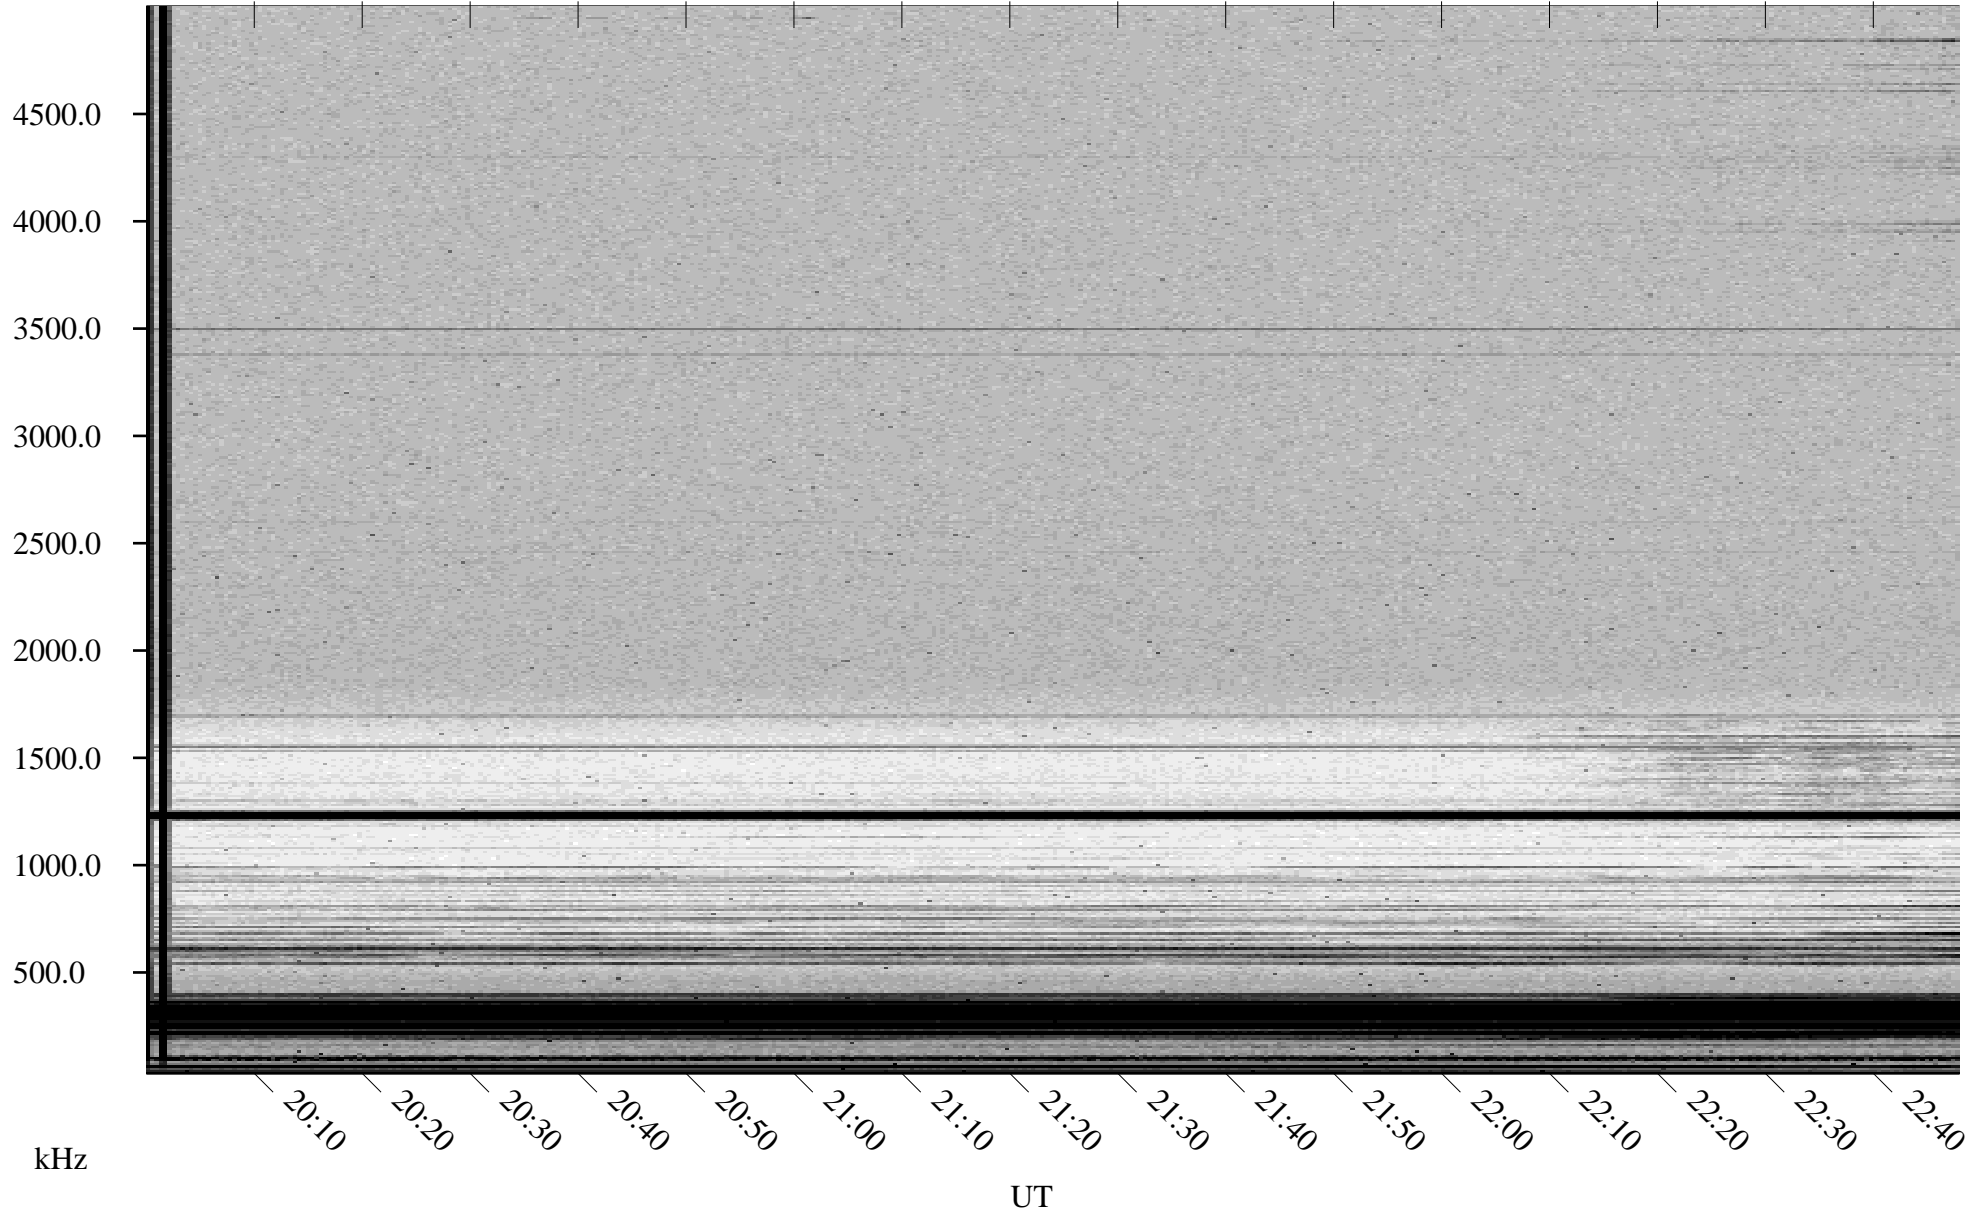

01/14/2002 Churchill, Manitoba

Linear Scale Black = 161 White = 15

ch02014l.r00m max_12

Page 1

01/14/2002 Churchill, Manitoba

Linear Scale Black = 161 White = 15

ch02014l.r00m max_12

Page 2

01/15/2002 Churchill, Manitoba

Linear Scale Black = 161 White = 15

ch02014l.r00m max_12

Page 3

01/15/2002 Churchill, Manitoba

Linear Scale Black = 161 White = 15

ch02014l.r00m max_12

Page 4

01/15/2002 Churchill, Manitoba

Linear Scale Black = 161 White = 15

ch02014l.r00m max_12

Page 5

01/15/2002 Churchill, Manitoba

Linear Scale Black = 161 White = 15

ch02014l.r00m max_12

Page 6

01/15/2002 Churchill, Manitoba

Linear Scale Black = 161 White = 15

ch02014l.r00m max_12

Page 7

01/15/2002 Churchill, Manitoba

Linear Scale Black = 161 White = 15

ch02014l.r00m max_12