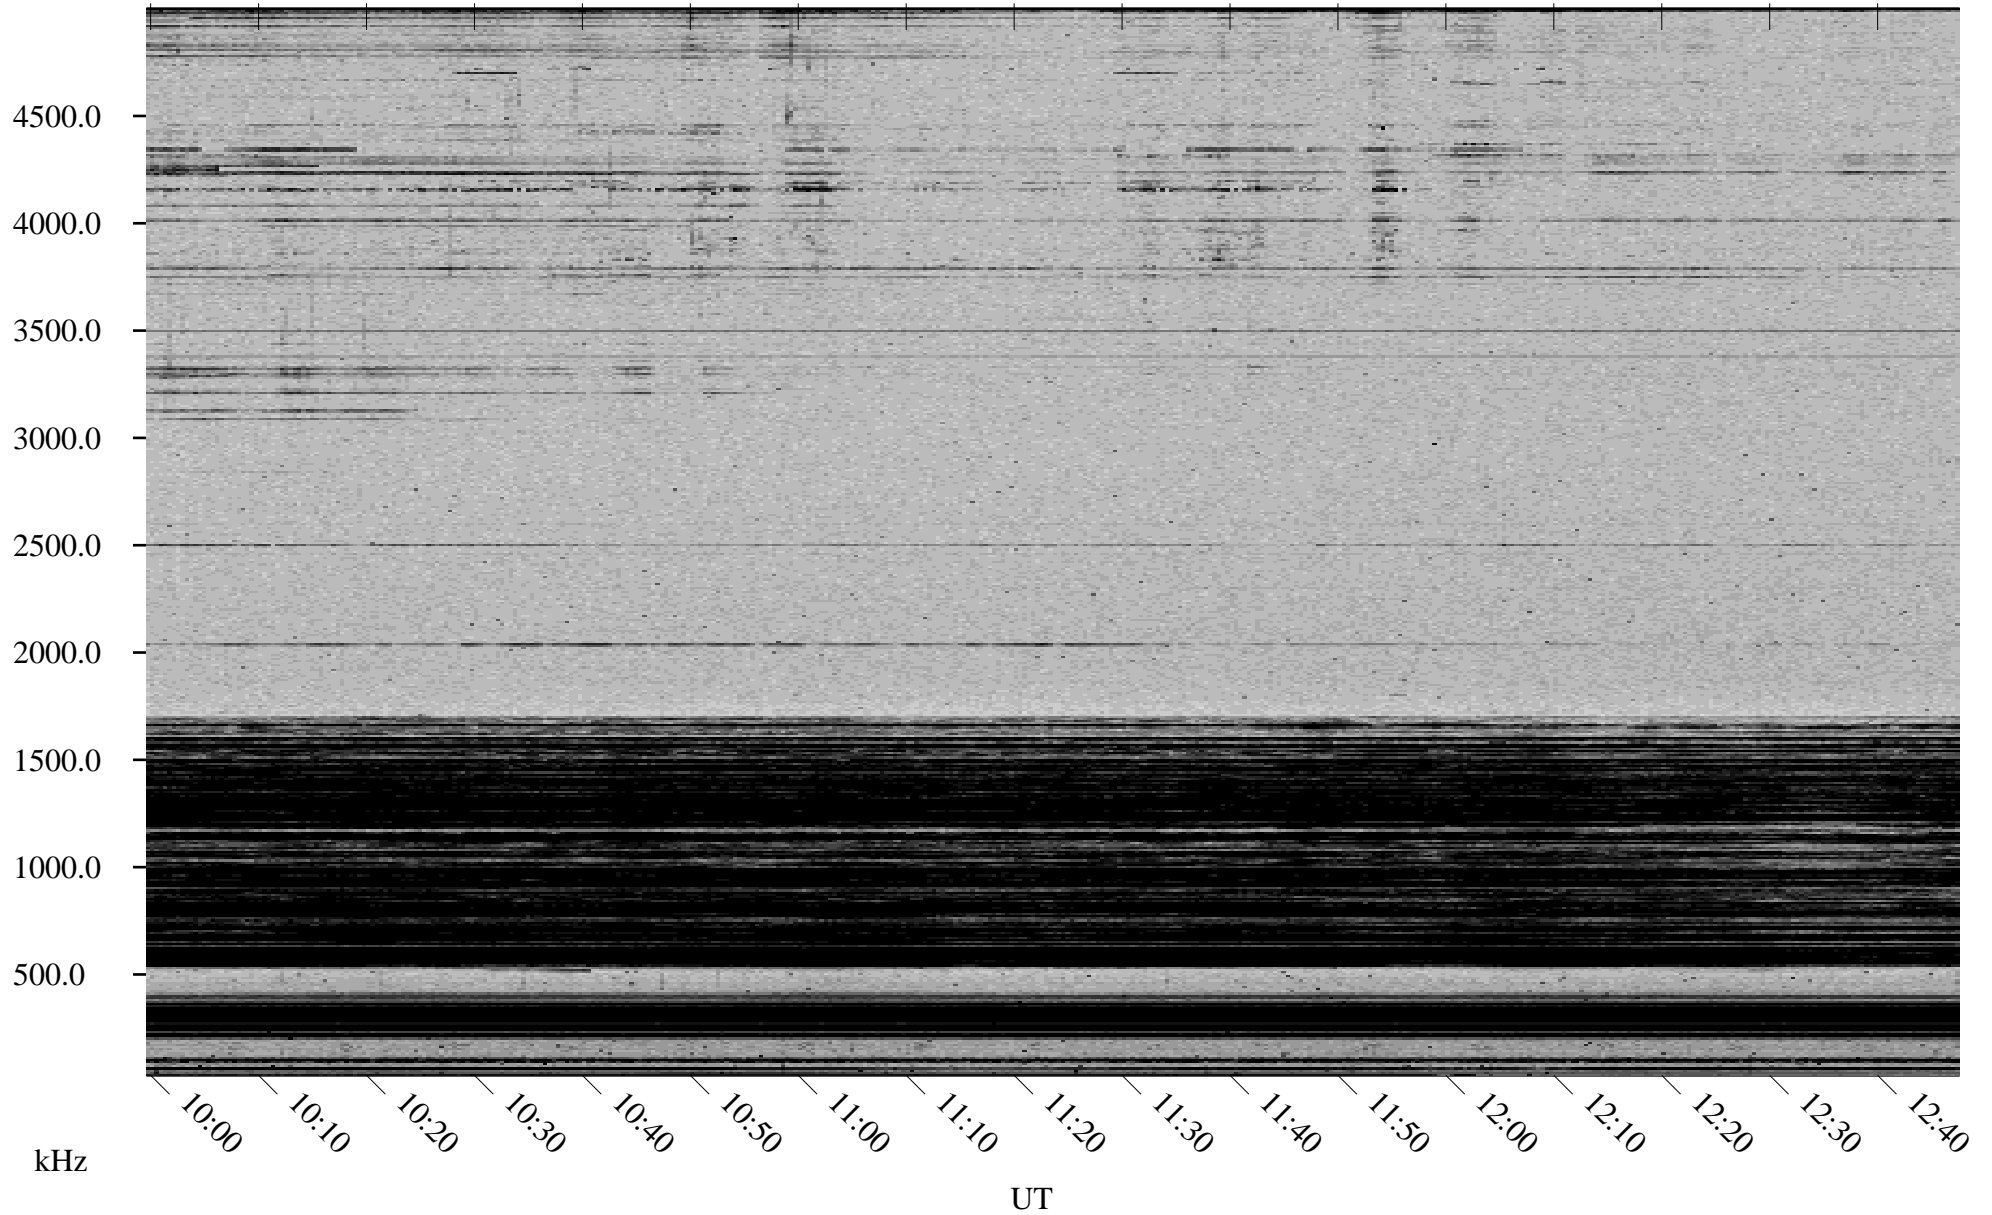

01/14/2002 Churchill, Manitoba

Linear Scale Black = 161 White = 15

ch02014l.r00m max_12

Page 1

01/14/2002 Churchill, Manitoba

Linear Scale Black = 161 White = 15

ch02014l.r00m max_12

Page 2

01/15/2002 Churchill, Manitoba

Linear Scale Black = 161 White = 15

ch02014l.r00m max_12

Page 3

01/15/2002 Churchill, Manitoba

Linear Scale Black = 161 White = 15

ch02014l.r00m max_12

Page 4

01/15/2002 Churchill, Manitoba

Linear Scale Black = 161 White = 15

ch02014l.r00m max_12

Page 5

01/15/2002 Churchill, Manitoba

Linear Scale Black = 161 White = 15

ch02014l.r00m max_12

Page 6

01/15/2002 Churchill, Manitoba

Linear Scale Black = 161 White = 15

ch02014l.r00m max_12

Page 7

01/15/2002 Churchill, Manitoba

Linear Scale Black = 161 White = 15

ch02014l.r00m max_12