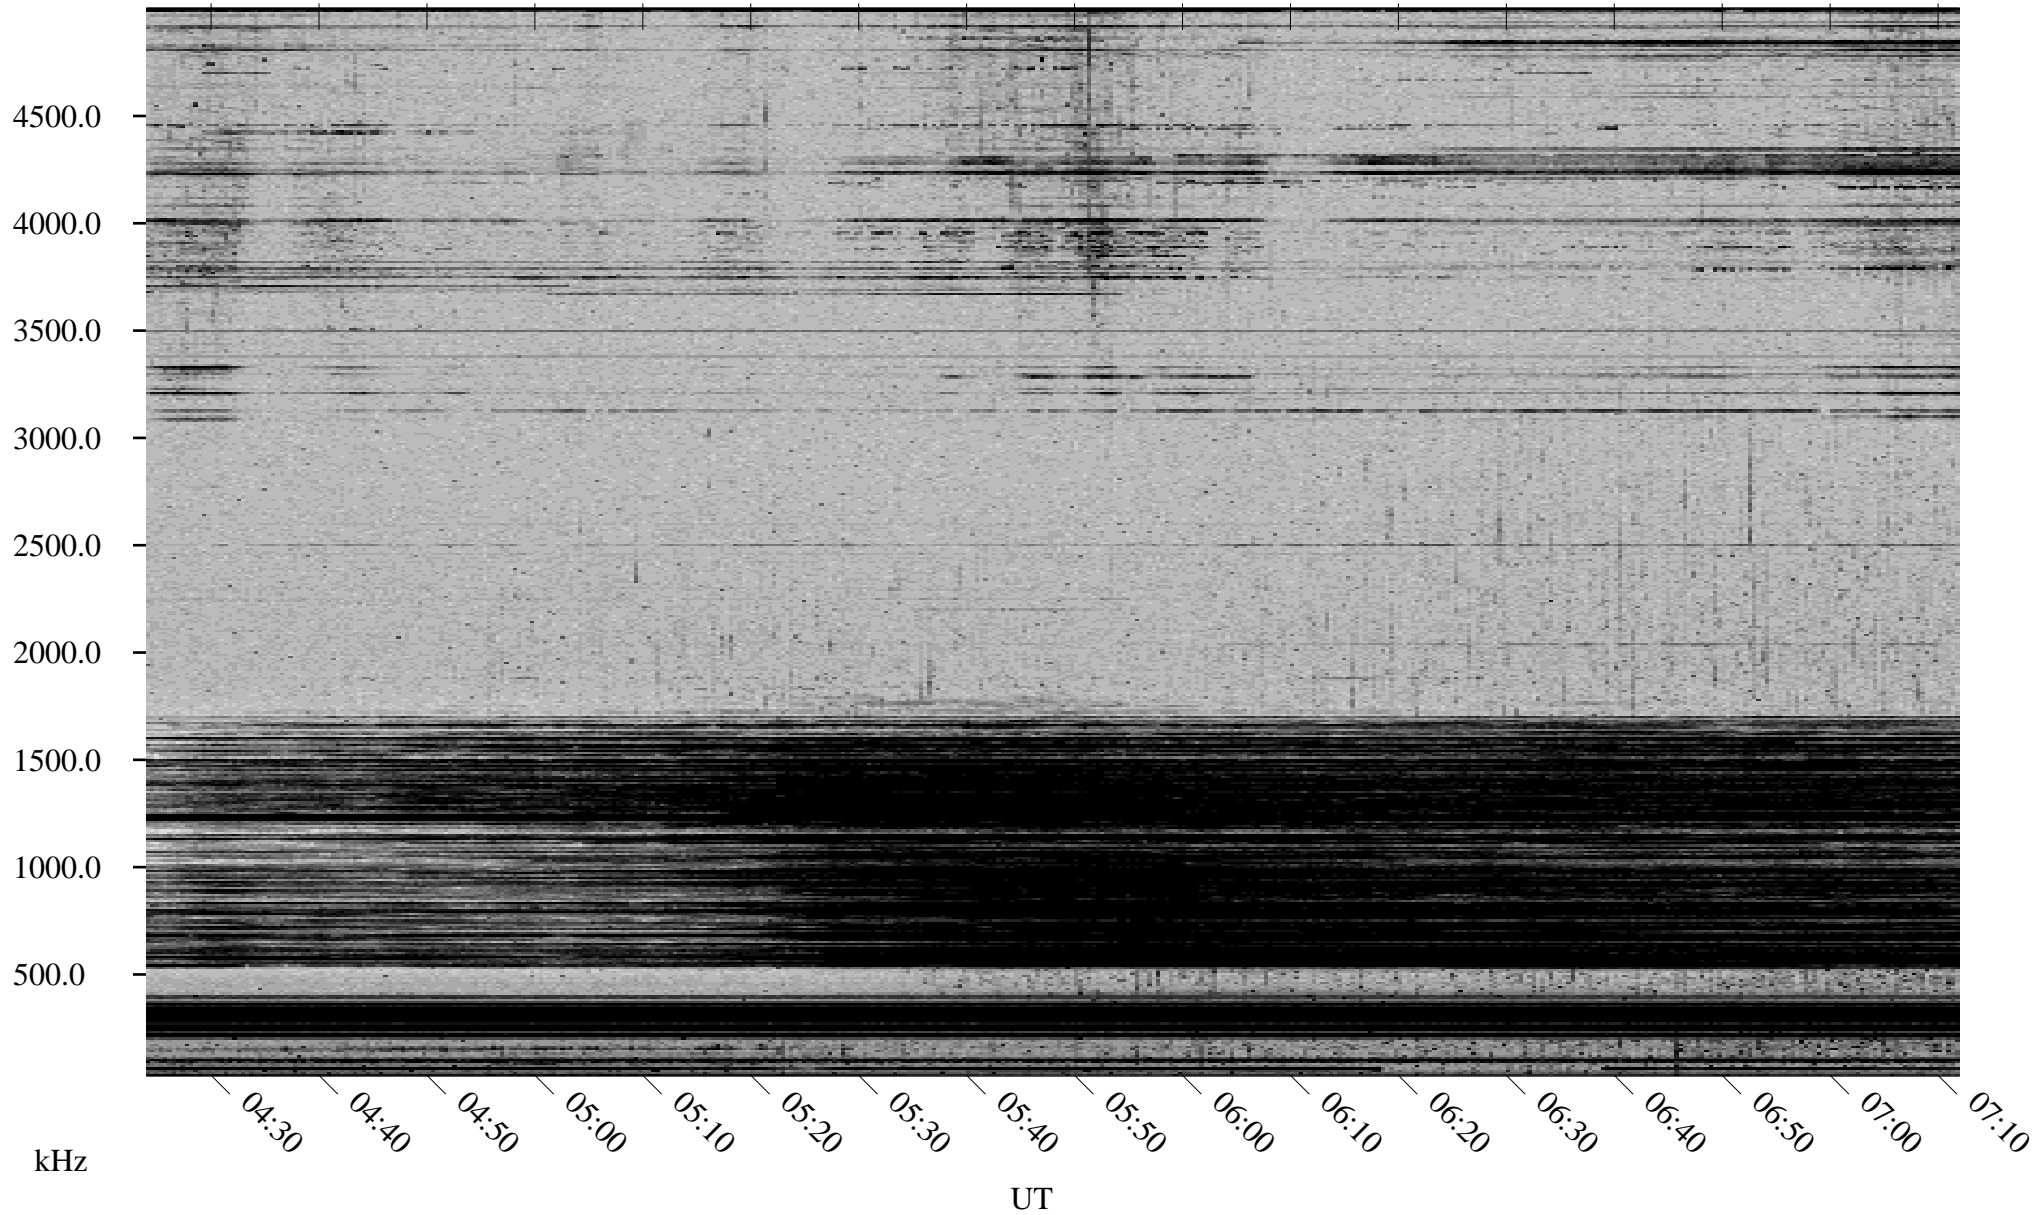

01/14/2002 Churchill, Manitoba

Linear Scale Black = 161 White = 15

ch02014l.r00m max_12

Page 1

01/14/2002 Churchill, Manitoba

Linear Scale Black = 161 White = 15

ch02014l.r00m max_12

Page 2

01/15/2002 Churchill, Manitoba

Linear Scale Black = 161 White = 15

ch02014l.r00m max_12

Page 3

01/15/2002 Churchill, Manitoba

Linear Scale Black = 161 White = 15

ch02014l.r00m max_12

Page 4

01/15/2002 Churchill, Manitoba

Linear Scale Black = 161 White = 15

ch02014l.r00m max_12

Page 5

01/15/2002 Churchill, Manitoba

Linear Scale Black = 161 White = 15

ch02014l.r00m max_12

Page 6

01/15/2002 Churchill, Manitoba

Linear Scale Black = 161 White = 15

ch02014l.r00m max_12

Page 7

01/15/2002 Churchill, Manitoba

Linear Scale Black = 161 White = 15

ch02014l.r00m max_12