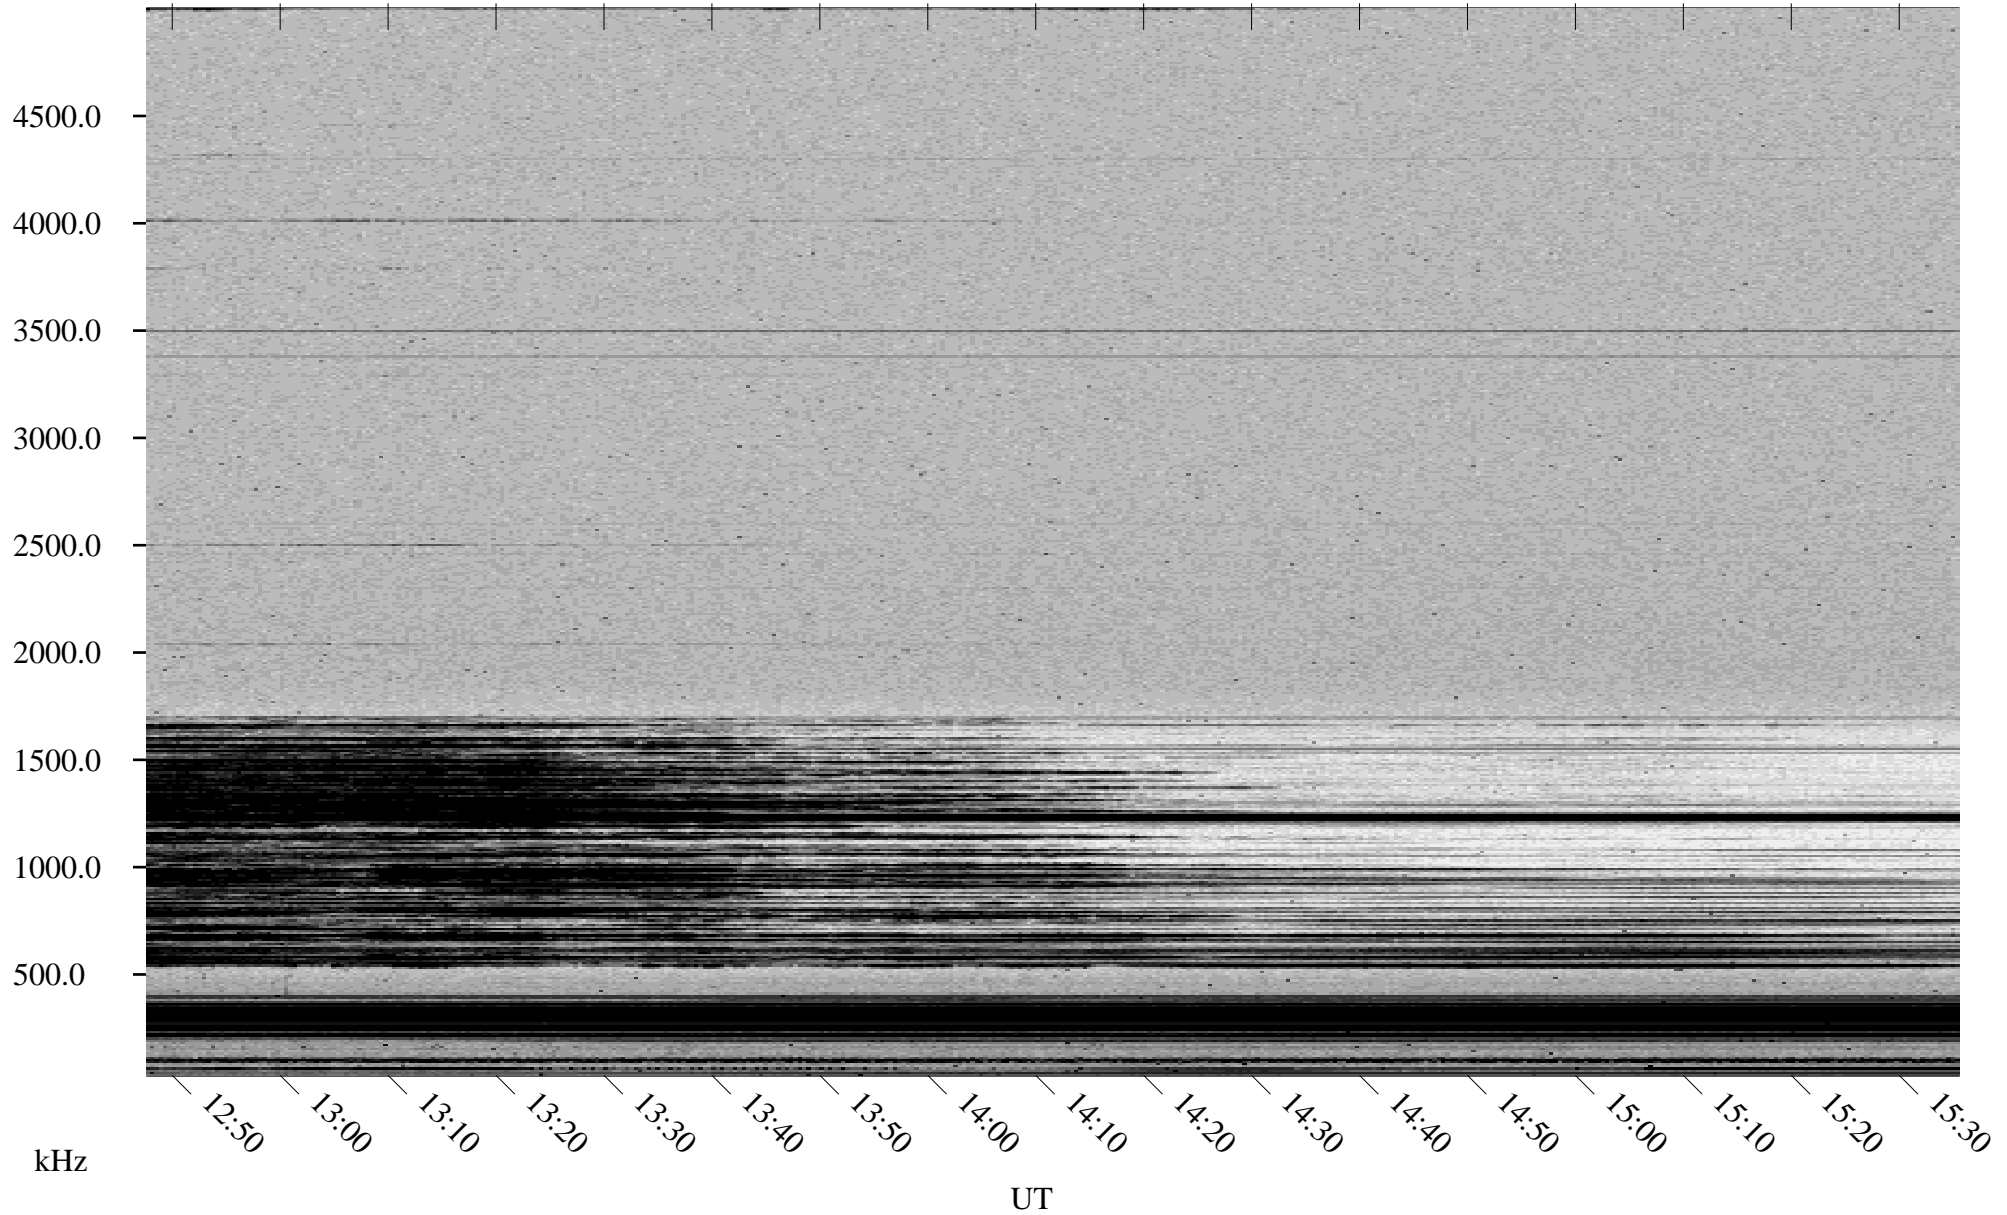

01/15/2002 Churchill, Manitoba

Linear Scale Black = 161 White = 15

ch02014l.r00m max_12

Page 3

01/15/2002 Churchill, Manitoba

Linear Scale Black = 161 White = 15

ch02014l.r00m max_12

Page 4

01/15/2002 Churchill, Manitoba

Linear Scale Black = 161 White = 15

ch02014l.r00m max_12

Page 5

01/15/2002 Churchill, Manitoba

Linear Scale Black = 161 White = 15

ch02014l.r00m max_12

Page 6

01/15/2002 Churchill, Manitoba

Linear Scale Black = 161 White = 15

ch02014l.r00m max_12

Page 7

01/15/2002 Churchill, Manitoba

Linear Scale Black = 161 White = 15

ch02014l.r00m max_12