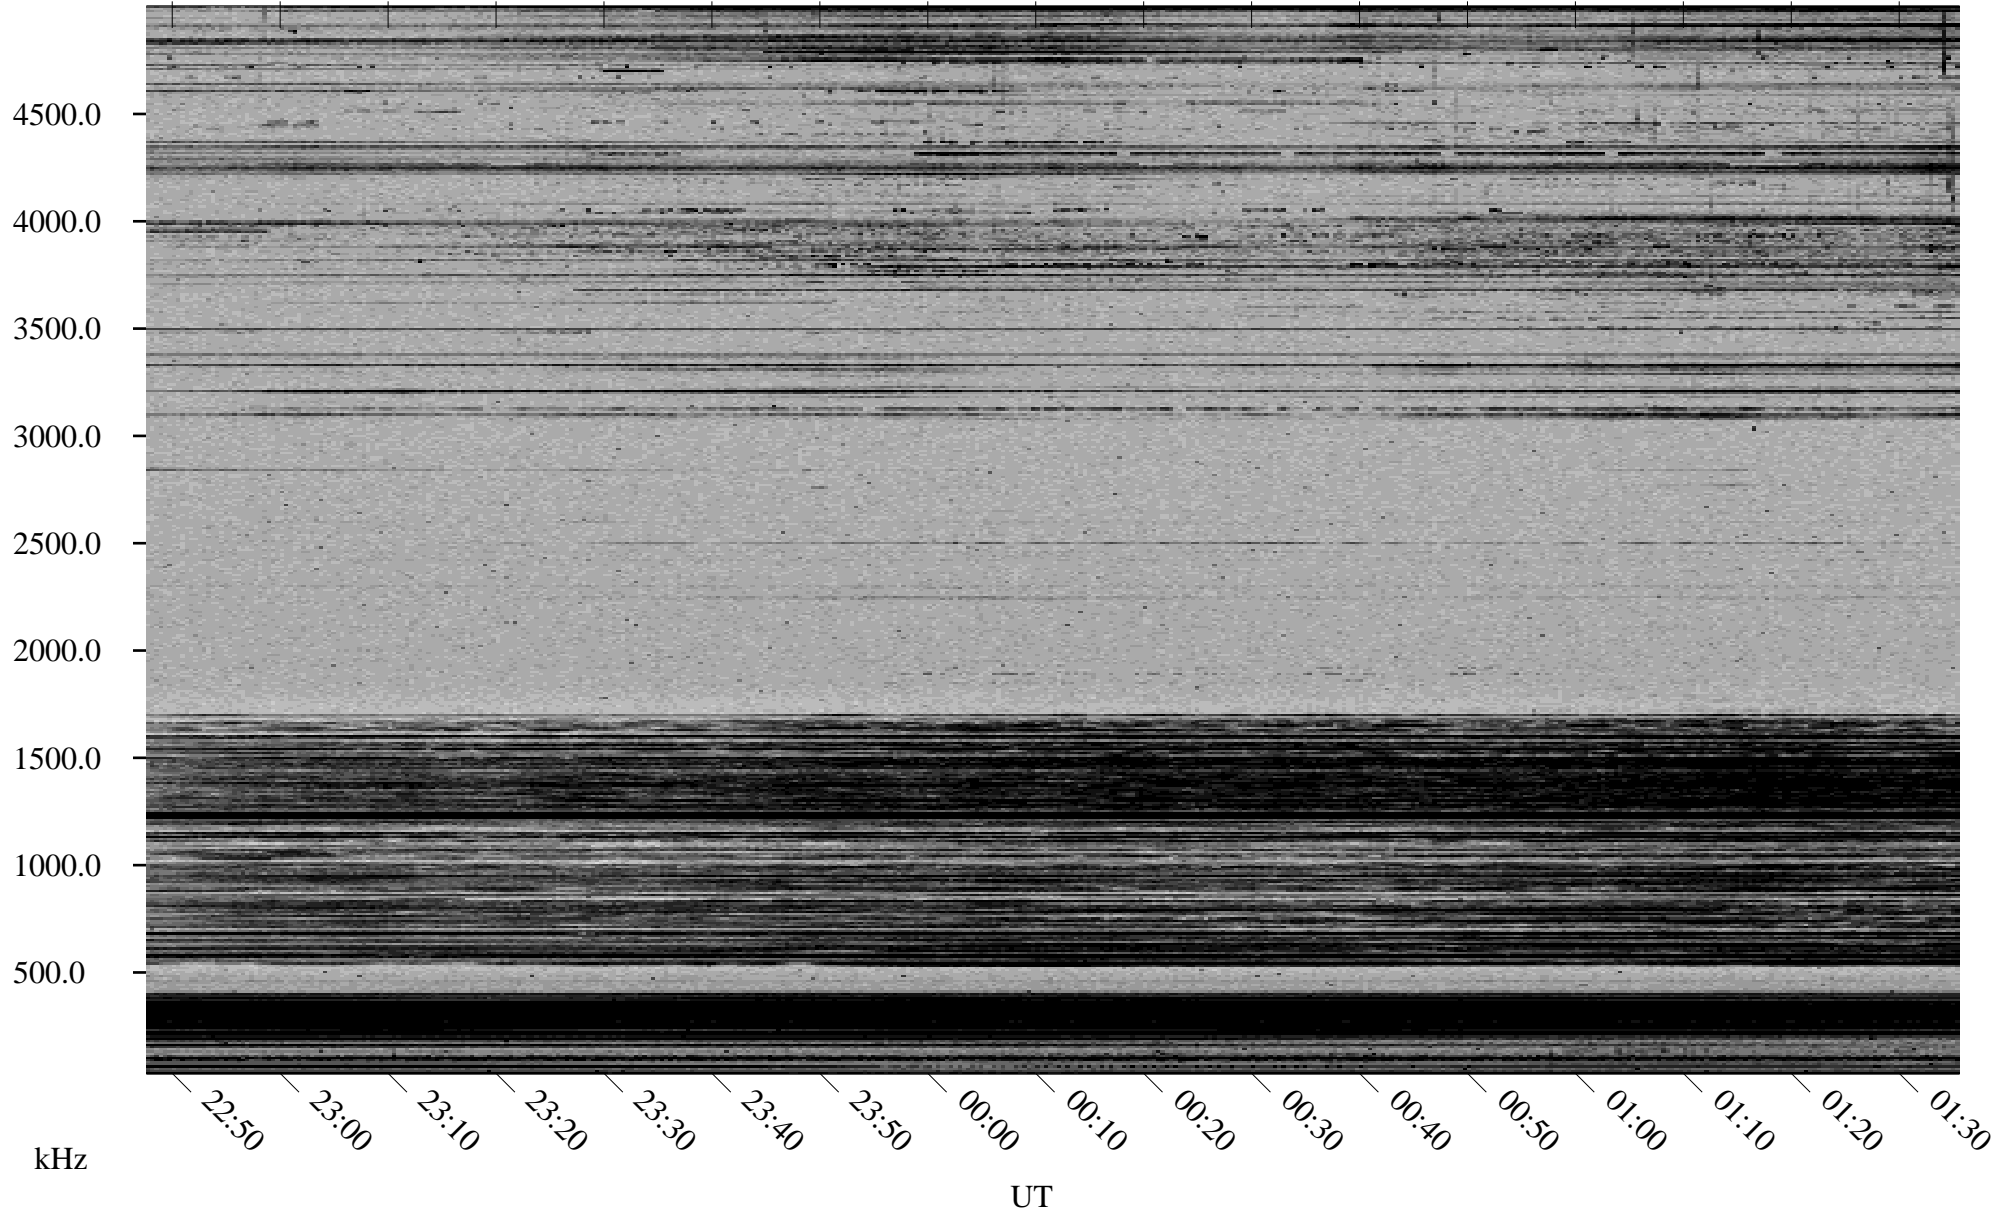

01/17/2002 Churchill, Manitoba

Linear Scale Black = 161 White = 15

ch02017l.r00m max_12

Page 1

01/17/2002 Churchill, Manitoba

Linear Scale Black = 161 White = 15

ch02017l.r00m max_12

Page 2

01/18/2002 Churchill, Manitoba

Linear Scale Black = 161 White = 15

ch02017l.r00m max_12

Page 3

01/18/2002 Churchill, Manitoba

Linear Scale Black = 161 White = 15

ch02017l.r00m max_12

Page 4

01/18/2002 Churchill, Manitoba

Linear Scale Black = 161 White = 15

ch02017l.r00m max_12

Page 5

01/18/2002 Churchill, Manitoba

Linear Scale Black = 161 White = 15

ch02017l.r00m max_12

Page 6

01/18/2002 Churchill, Manitoba

Linear Scale Black = 161 White = 15

ch02017l.r00m max_12

Page 7

01/18/2002 Churchill, Manitoba

Linear Scale Black = 161 White = 15

ch02017l.r00m max_12

Page 8