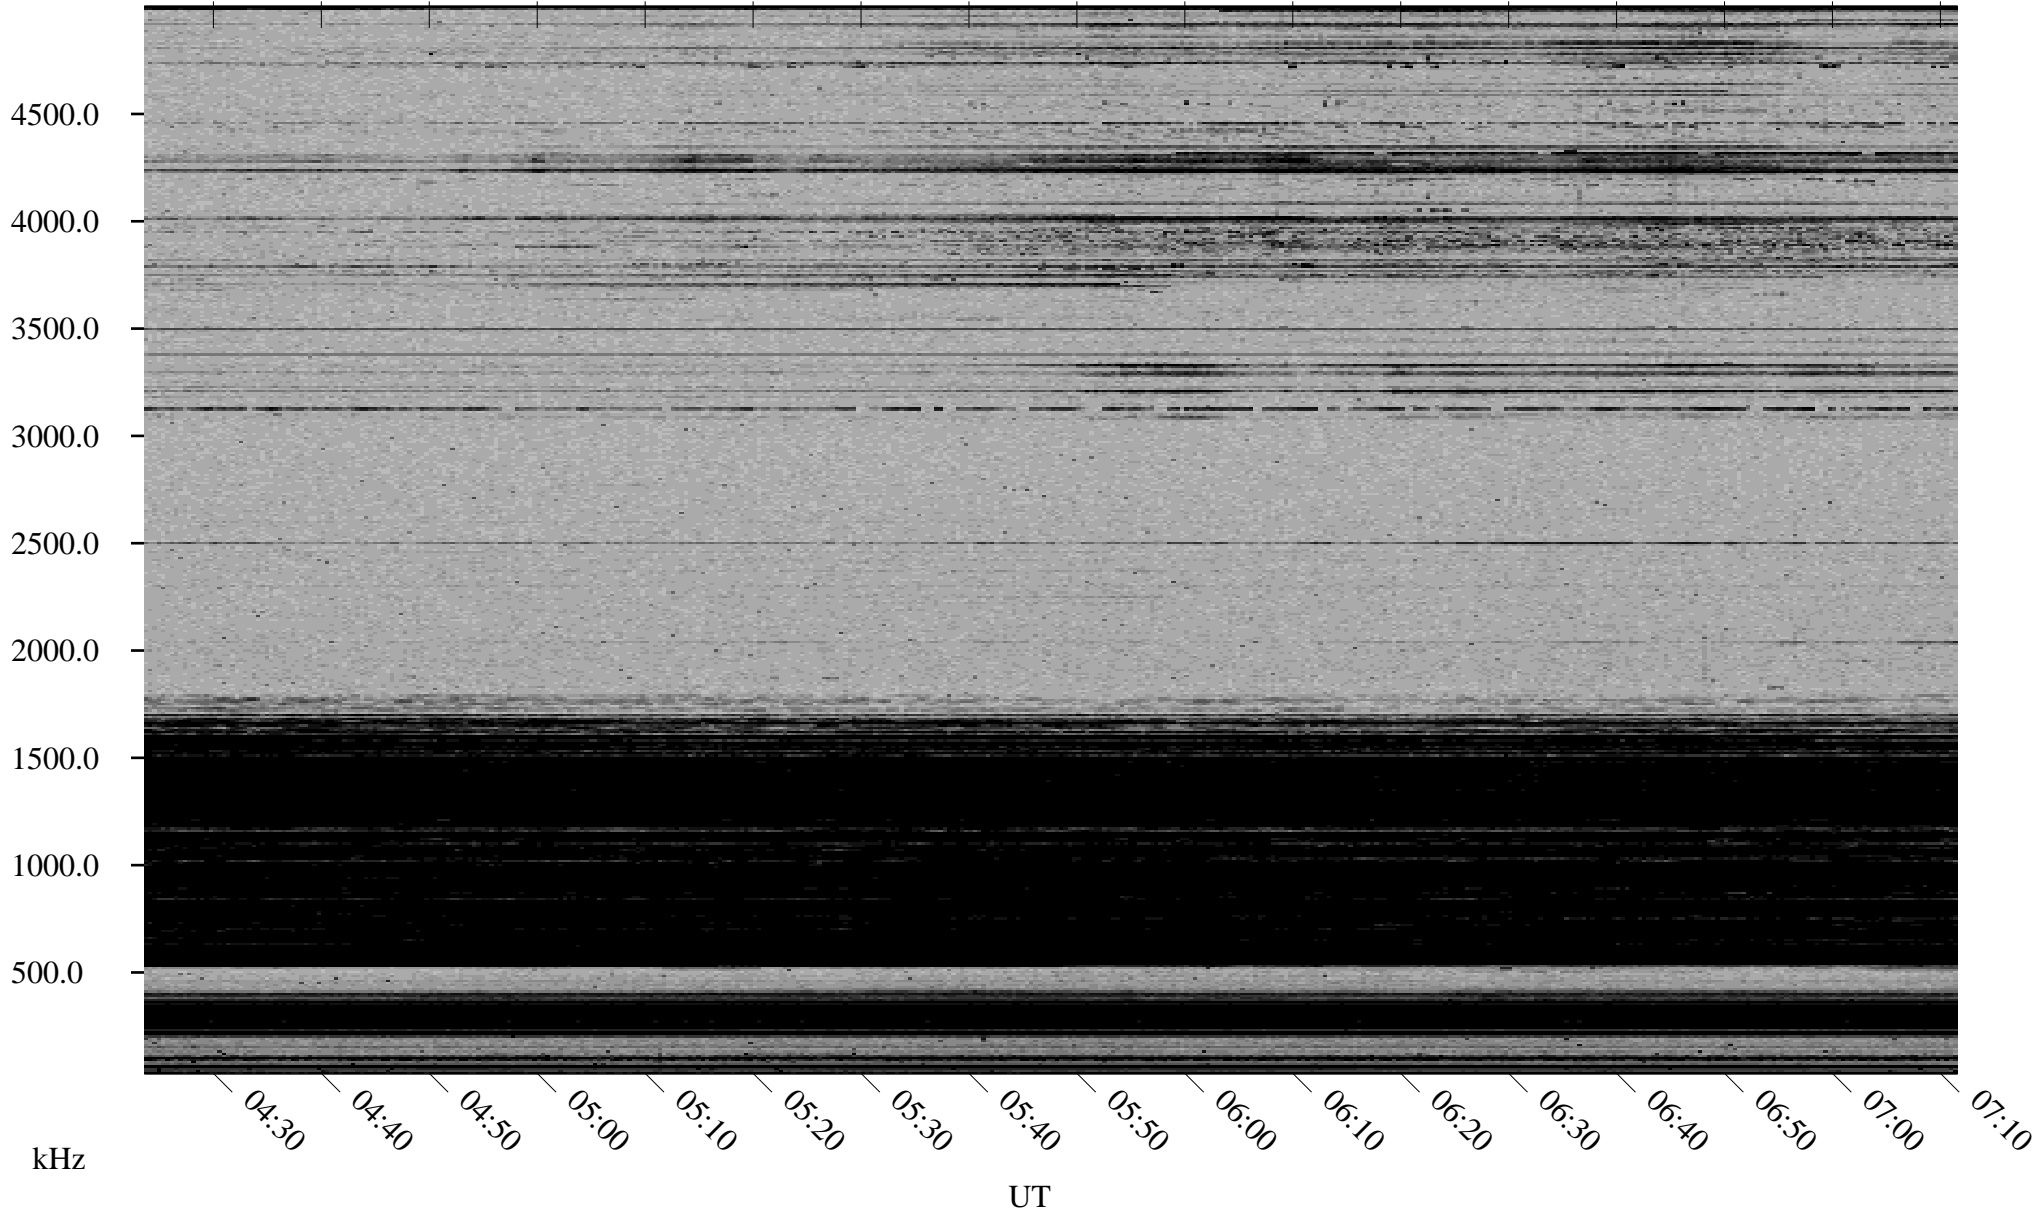

01/17/2002 Churchill, Manitoba

Linear Scale Black = 161 White = 15

ch02017l.r00m max_12

Page 1

01/17/2002 Churchill, Manitoba

Linear Scale Black = 161 White = 15

ch02017l.r00m max_12

Page 2

01/18/2002 Churchill, Manitoba

Linear Scale Black = 161 White = 15

ch02017l.r00m max_12

Page 3

01/18/2002 Churchill, Manitoba

Linear Scale Black = 161 White = 15

ch02017l.r00m max_12

Page 4

01/18/2002 Churchill, Manitoba

Linear Scale Black = 161 White = 15

ch02017l.r00m max_12

Page 5

01/18/2002 Churchill, Manitoba

Linear Scale Black = 161 White = 15

ch02017l.r00m max_12

Page 6

01/18/2002 Churchill, Manitoba

Linear Scale Black = 161 White = 15

ch02017l.r00m max_12

Page 7

01/18/2002 Churchill, Manitoba

Linear Scale Black = 161 White = 15

ch02017l.r00m max_12

Page 8