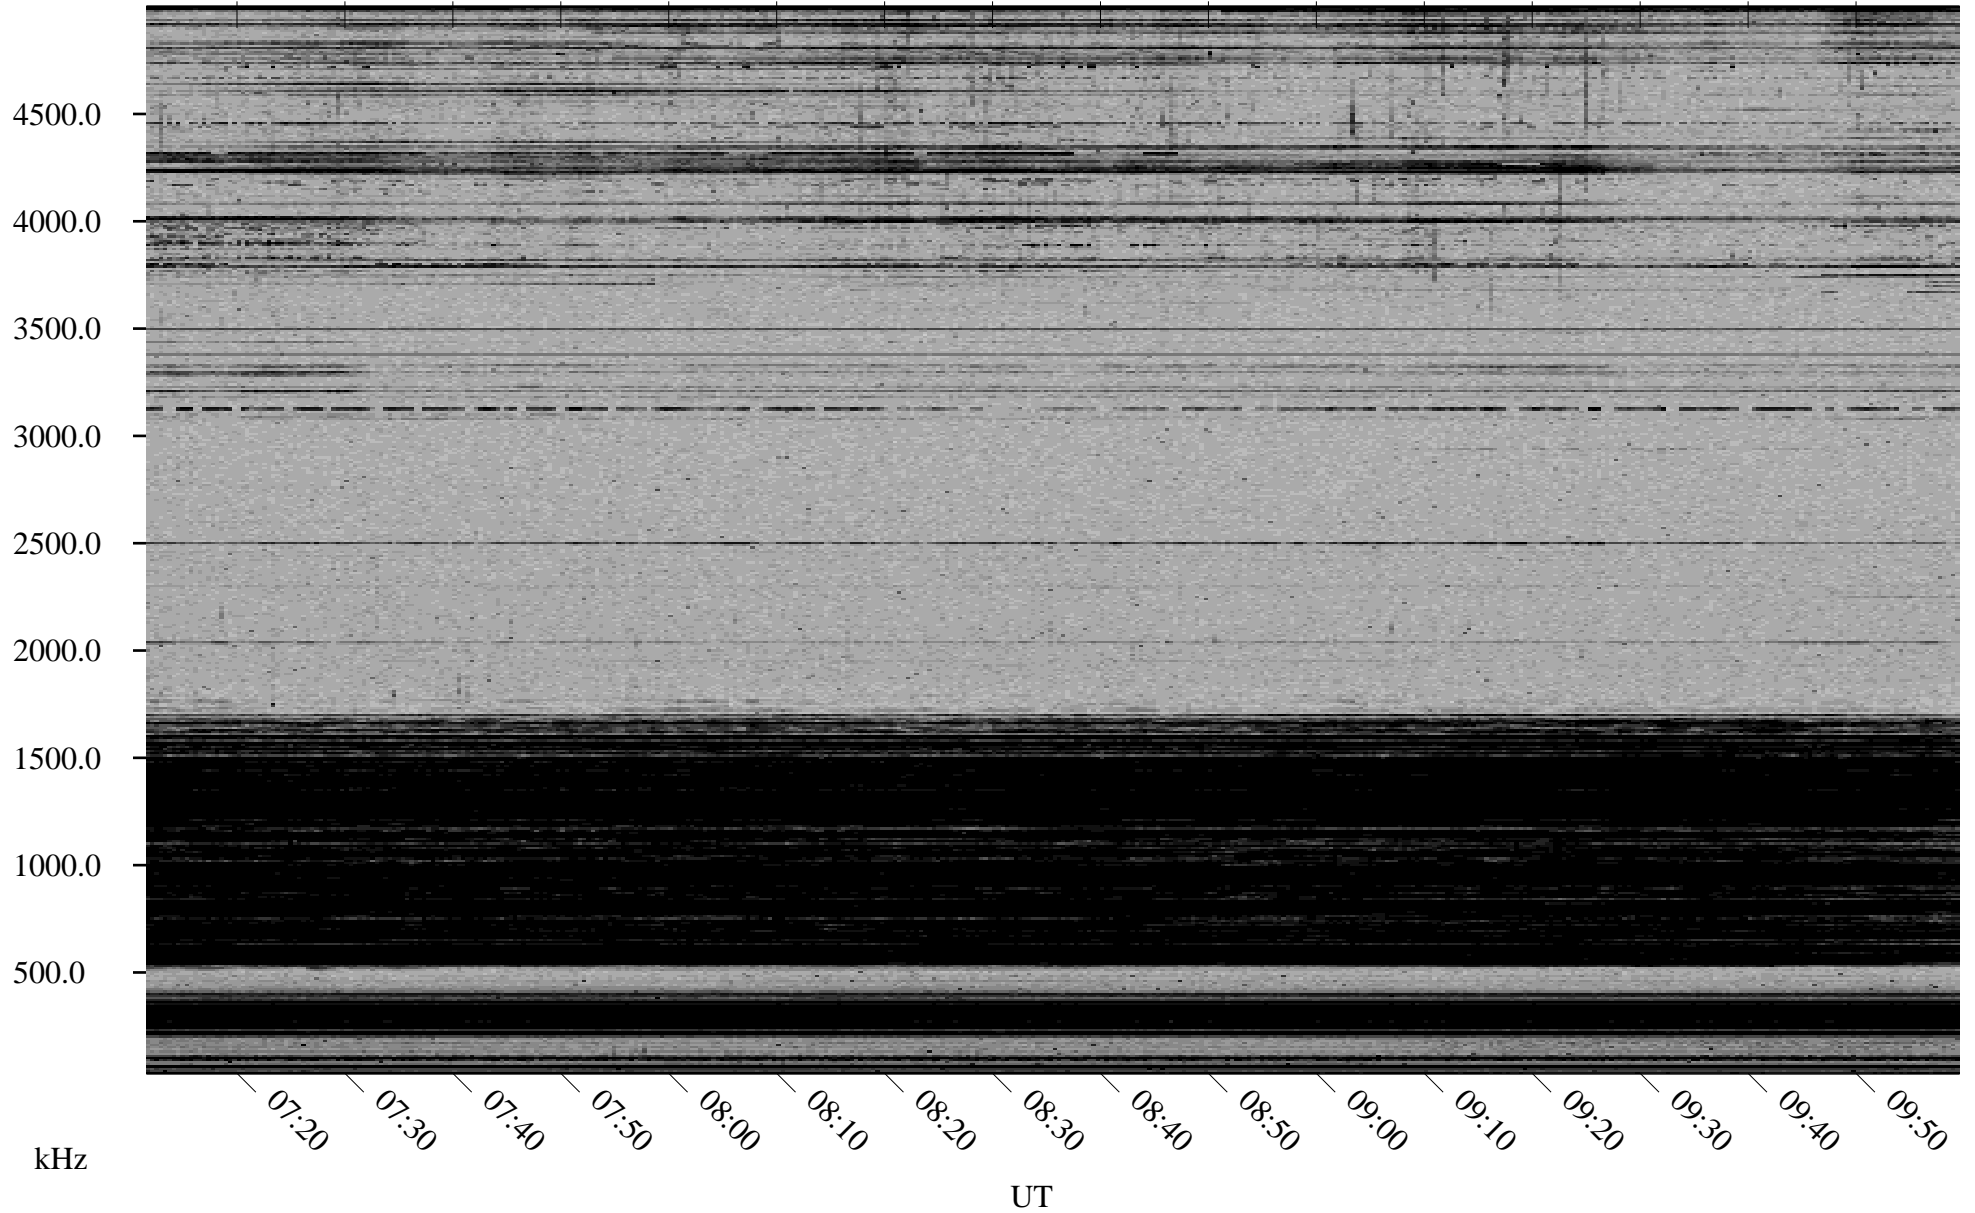

01/17/2002 Churchill, Manitoba

Linear Scale Black = 161 White = 15

ch02017l.r00m max_12

Page 1

01/17/2002 Churchill, Manitoba

Linear Scale Black = 161 White = 15

ch02017l.r00m max_12

Page 2

01/18/2002 Churchill, Manitoba

Linear Scale Black = 161 White = 15

ch02017l.r00m max_12

Page 3

01/18/2002 Churchill, Manitoba

Linear Scale Black = 161 White = 15

ch02017l.r00m max_12

Page 4

01/18/2002 Churchill, Manitoba

Linear Scale Black = 161 White = 15

ch02017l.r00m max_12

Page 5

01/18/2002 Churchill, Manitoba

Linear Scale Black = 161 White = 15

ch02017l.r00m max_12

Page 6

01/18/2002 Churchill, Manitoba

Linear Scale Black = 161 White = 15

ch02017l.r00m max_12

Page 7

01/18/2002 Churchill, Manitoba

Linear Scale Black = 161 White = 15

ch02017l.r00m max_12

Page 8