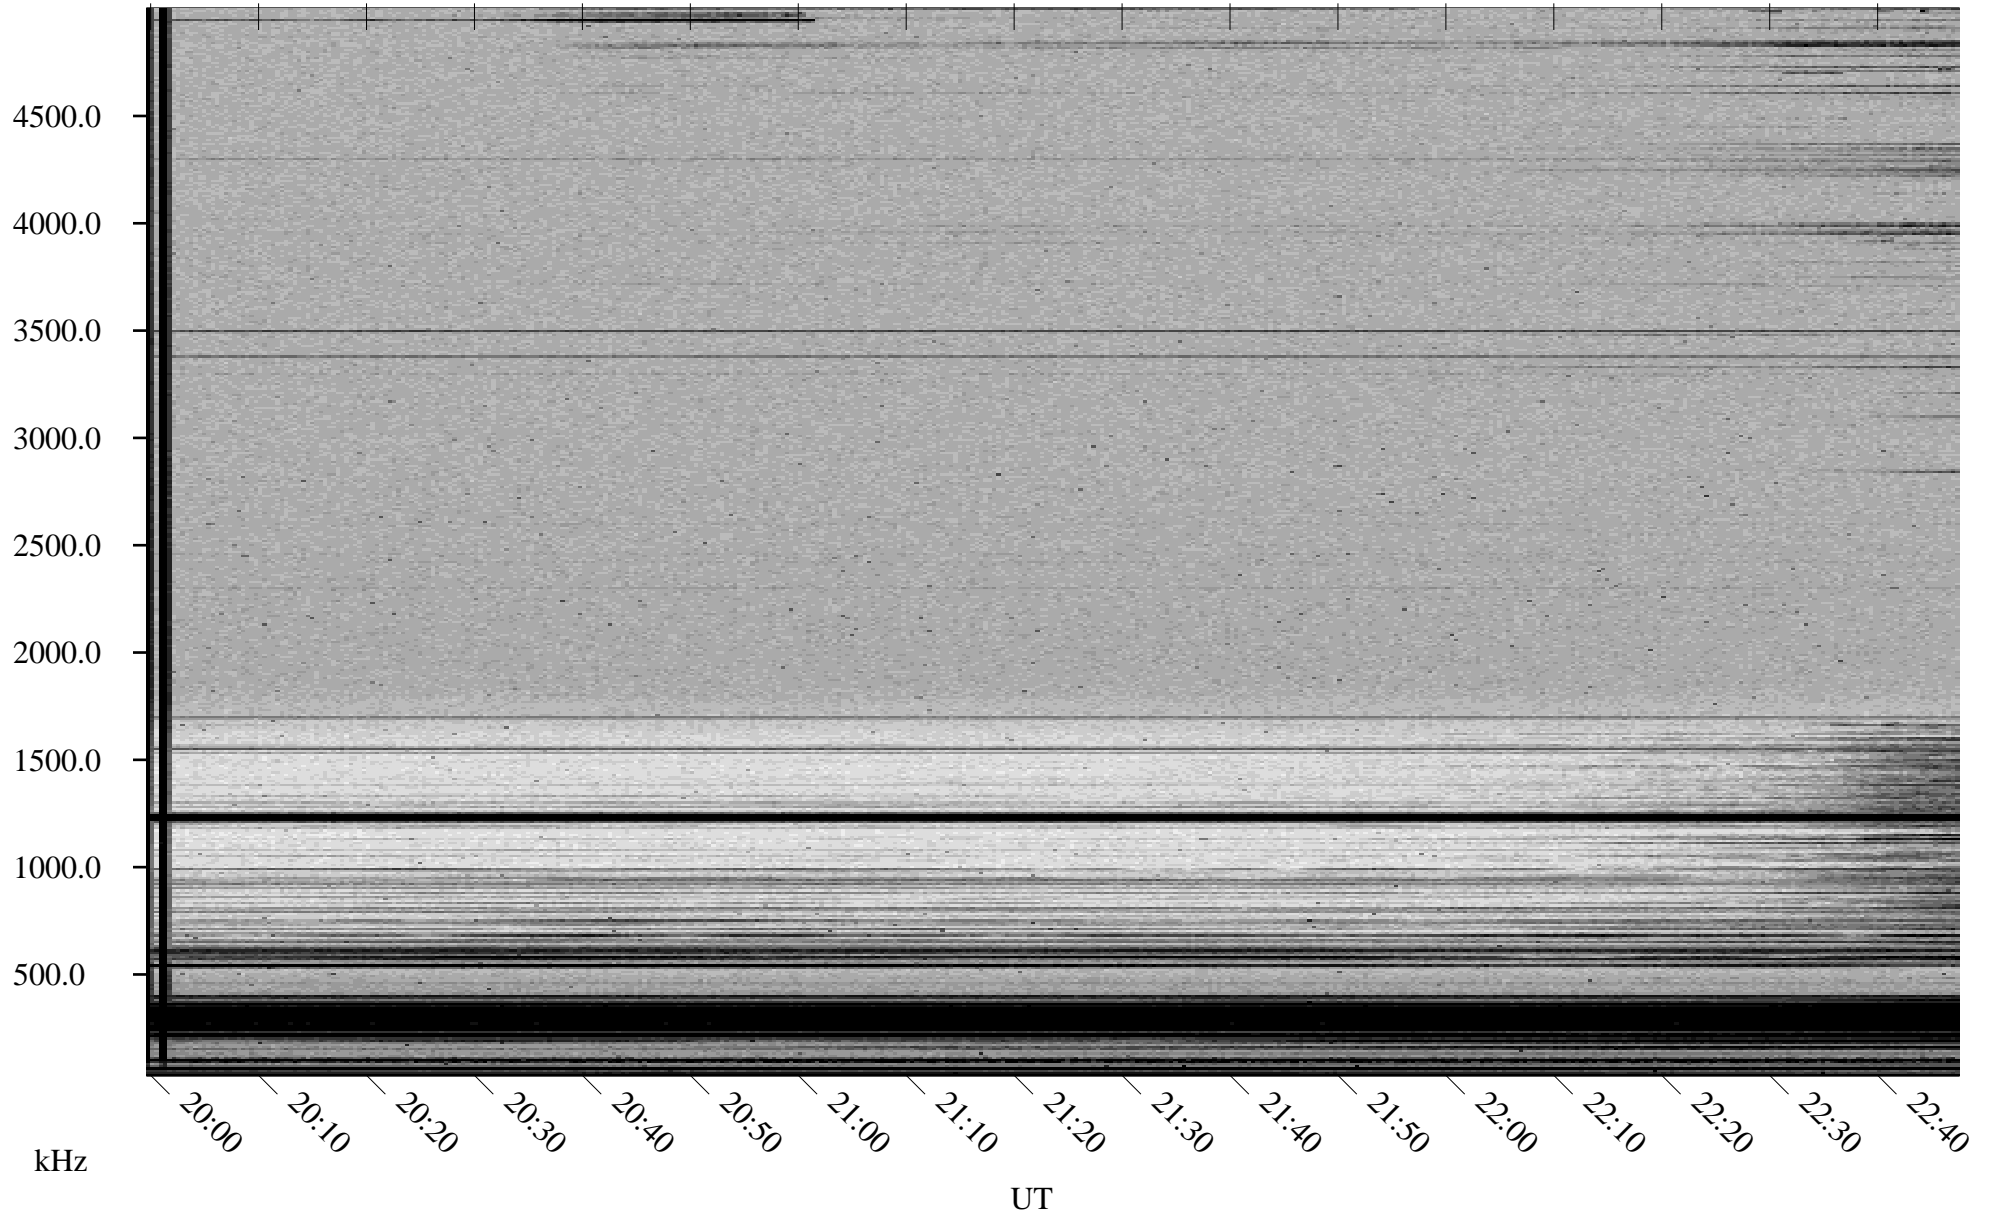

01/17/2002 Churchill, Manitoba

Linear Scale Black = 161 White = 15

ch02017l.r00m max_12

Page 1

01/17/2002 Churchill, Manitoba

Linear Scale Black = 161 White = 15

ch02017l.r00m max_12

Page 2

01/18/2002 Churchill, Manitoba

Linear Scale Black = 161 White = 15

ch02017l.r00m max_12

Page 3

01/18/2002 Churchill, Manitoba

Linear Scale Black = 161 White = 15

ch02017l.r00m max_12

Page 4

01/18/2002 Churchill, Manitoba

Linear Scale Black = 161 White = 15

ch02017l.r00m max_12

Page 5

01/18/2002 Churchill, Manitoba

Linear Scale Black = 161 White = 15

ch02017l.r00m max_12

Page 6

01/18/2002 Churchill, Manitoba

Linear Scale Black = 161 White = 15

ch02017l.r00m max_12

Page 7

01/18/2002 Churchill, Manitoba

Linear Scale Black = 161 White = 15

ch02017l.r00m max_12

Page 8