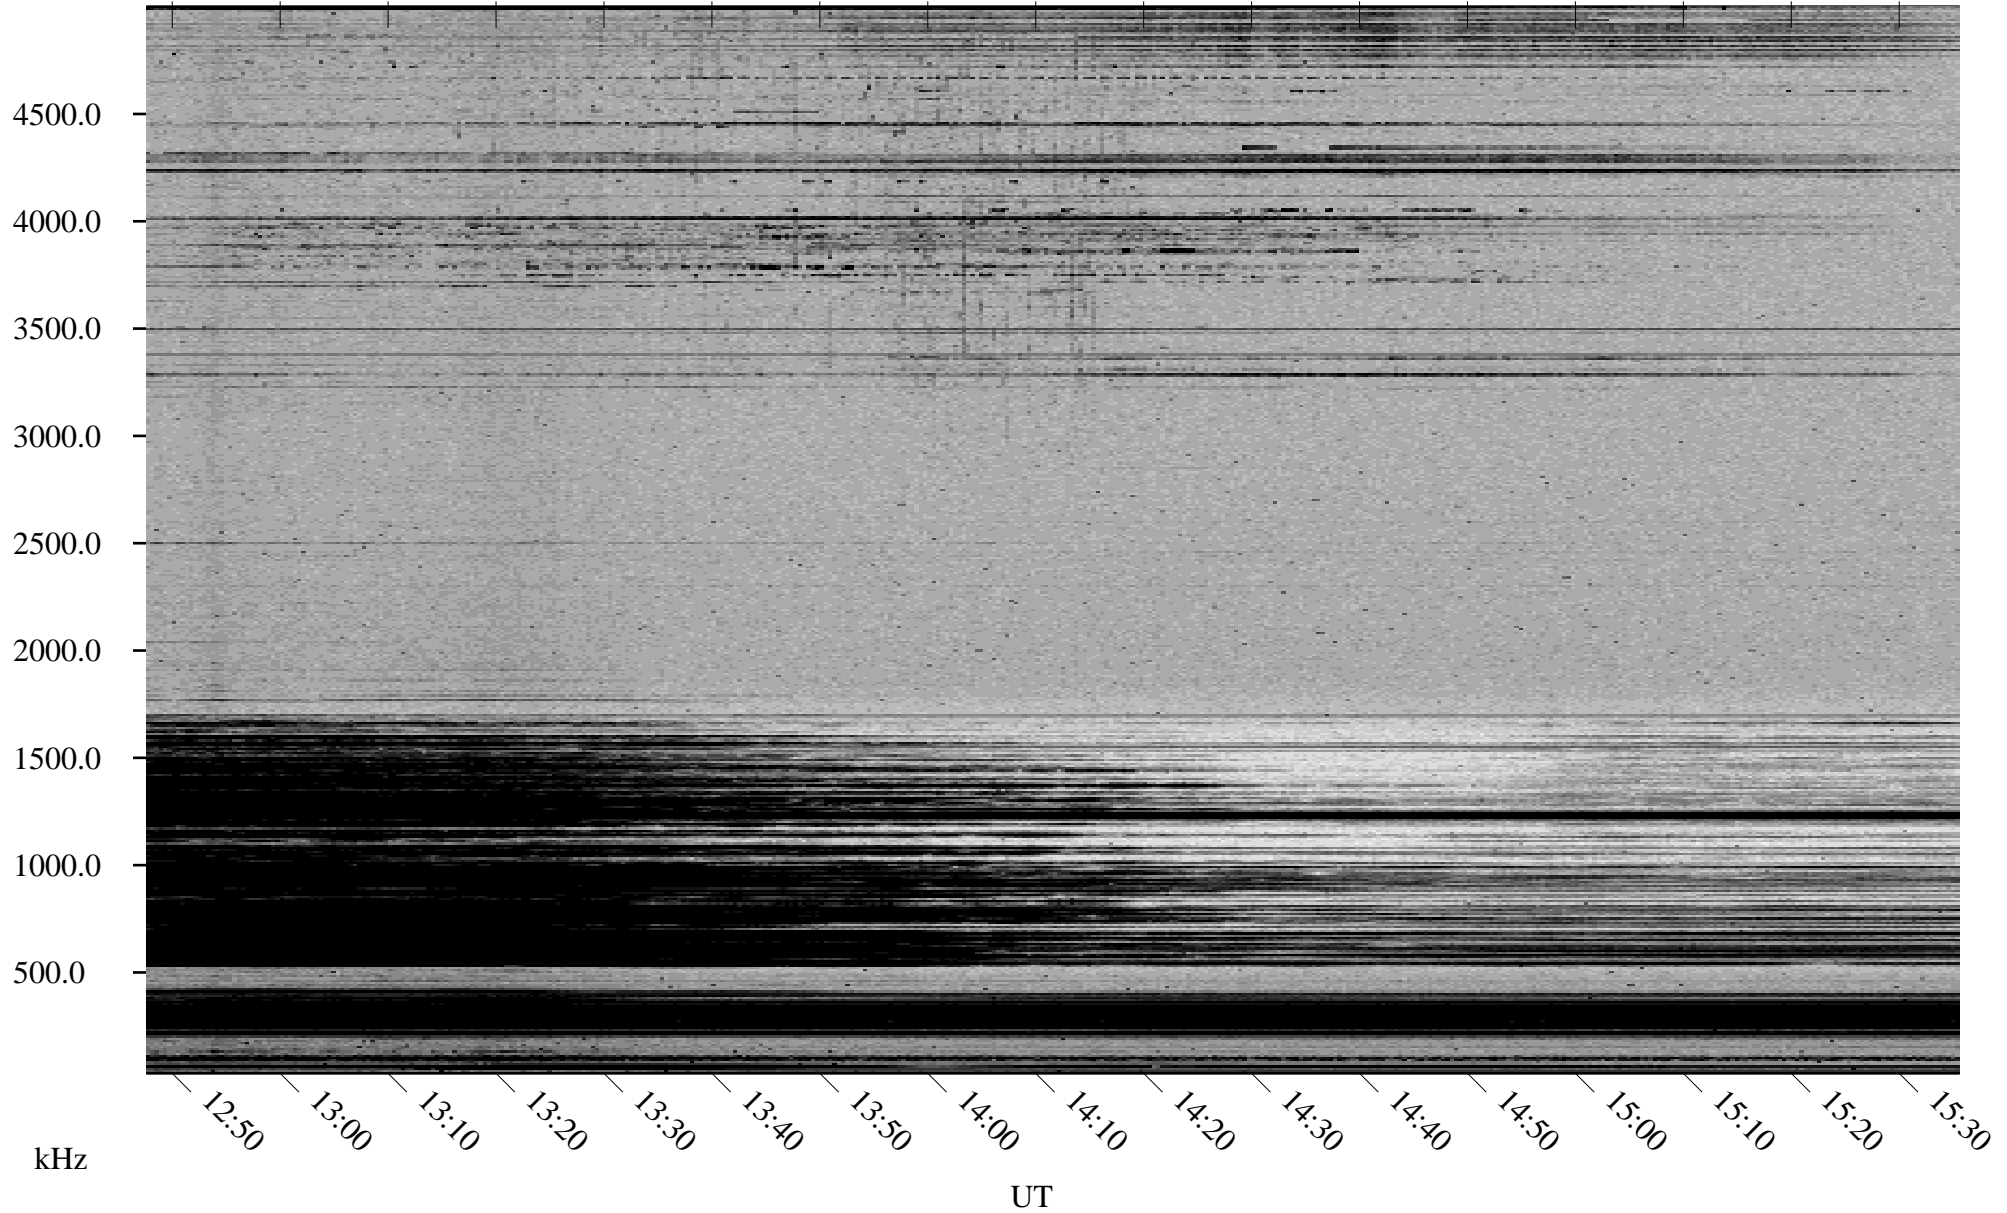

01/17/2002 Churchill, Manitoba

Linear Scale Black = 161 White = 15

ch02017l.r00m max_12

Page 1

01/17/2002 Churchill, Manitoba

Linear Scale Black = 161 White = 15

ch02017l.r00m max_12

Page 2

01/18/2002 Churchill, Manitoba

Linear Scale Black = 161 White = 15

ch02017l.r00m max_12

Page 3

01/18/2002 Churchill, Manitoba

Linear Scale Black = 161 White = 15

ch02017l.r00m max_12

Page 4

01/18/2002 Churchill, Manitoba

Linear Scale Black = 161 White = 15

ch02017l.r00m max_12

Page 5

01/18/2002 Churchill, Manitoba

Linear Scale Black = 161 White = 15

ch02017l.r00m max_12

Page 6

01/18/2002 Churchill, Manitoba

Linear Scale Black = 161 White = 15

ch02017l.r00m max_12

Page 7

01/18/2002 Churchill, Manitoba

Linear Scale Black = 161 White = 15

ch02017l.r00m max_12

Page 8