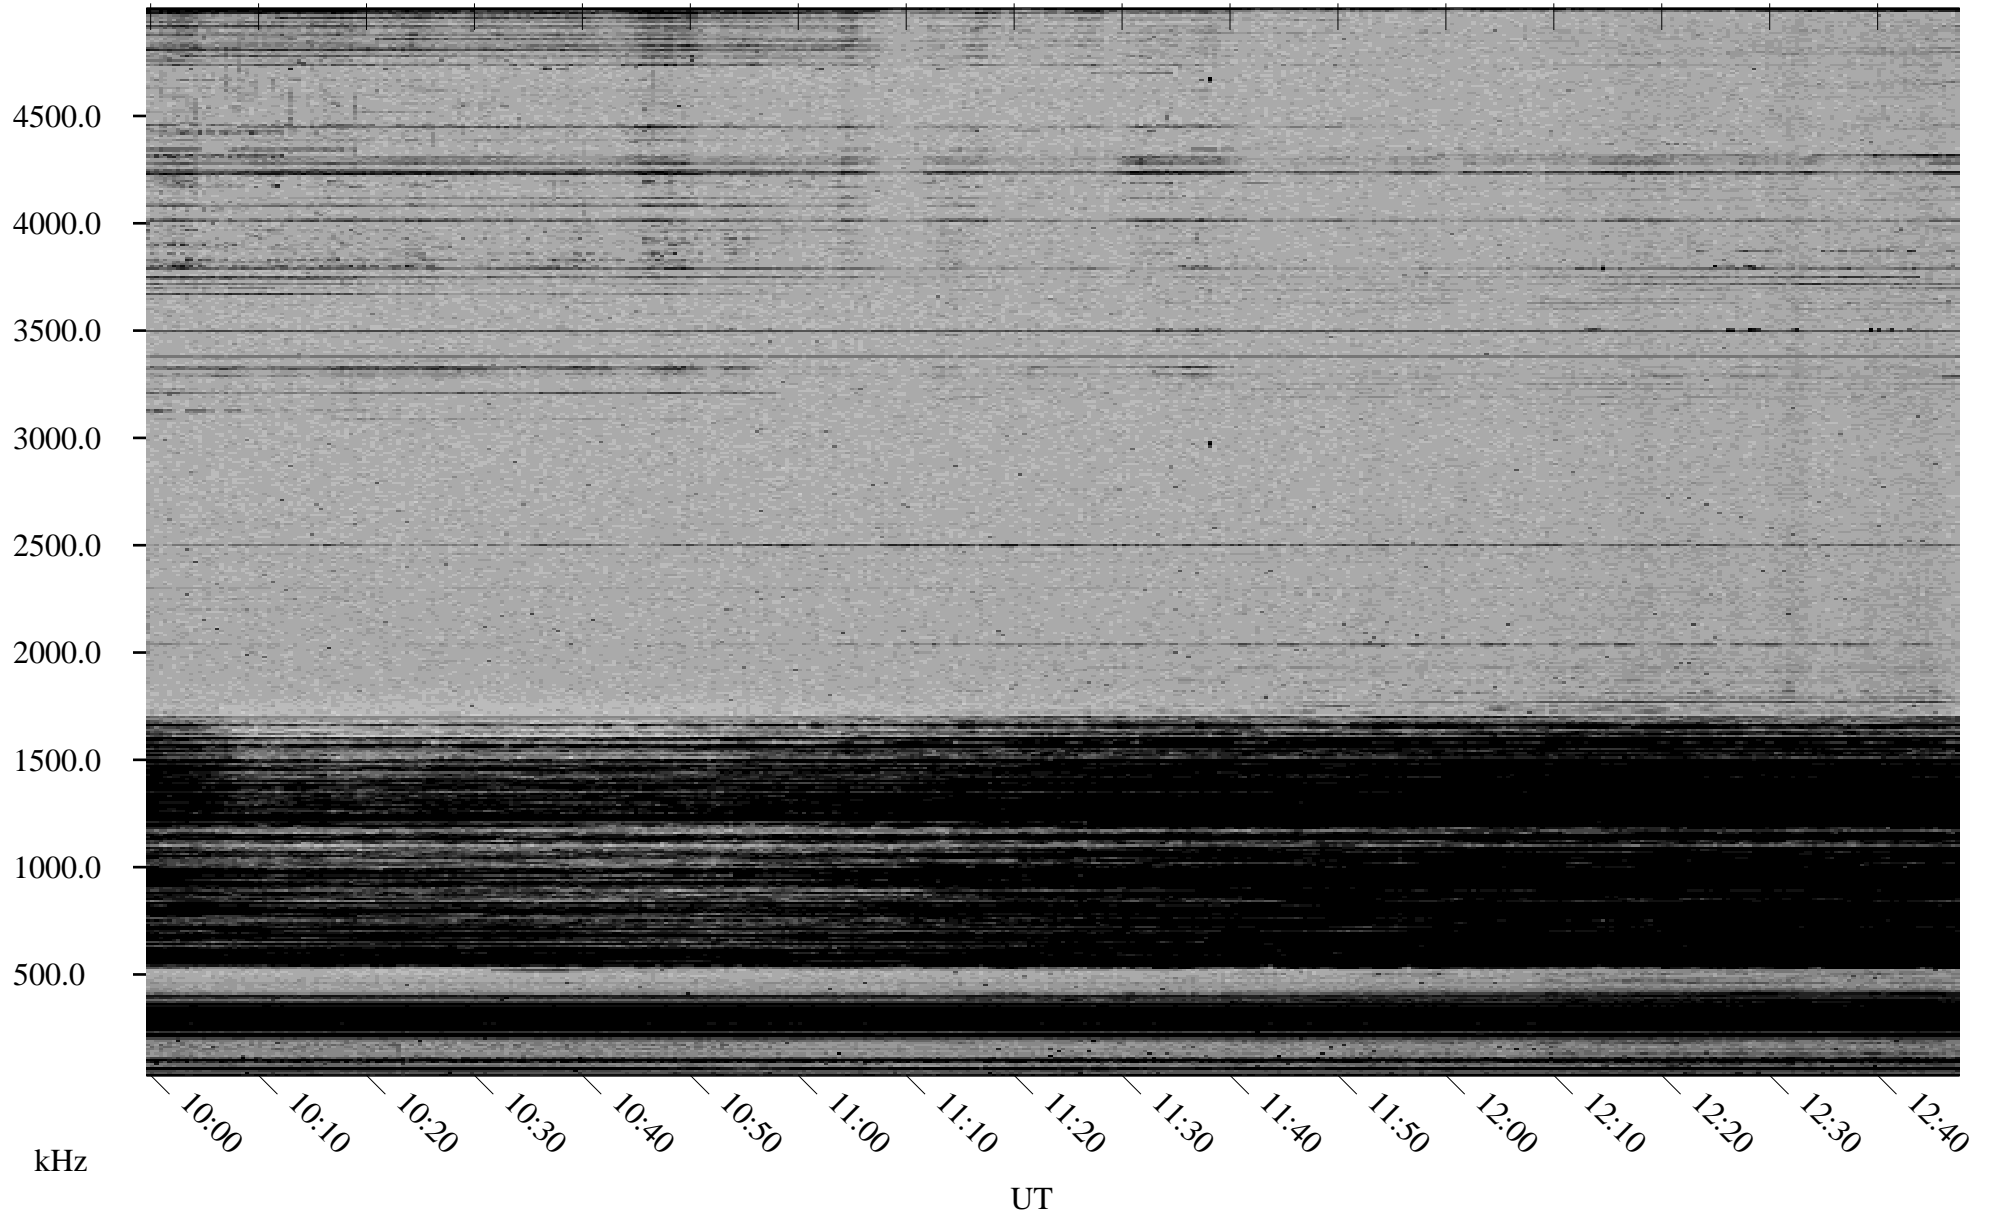

01/17/2002 Churchill, Manitoba

Linear Scale Black = 161 White = 15

ch02017l.r00m max_12

Page 1

01/17/2002 Churchill, Manitoba

Linear Scale Black = 161 White = 15

ch02017l.r00m max_12

Page 2

01/18/2002 Churchill, Manitoba

Linear Scale Black = 161 White = 15

ch02017l.r00m max_12

Page 3

01/18/2002 Churchill, Manitoba

Linear Scale Black = 161 White = 15

ch02017l.r00m max_12

Page 4

01/18/2002 Churchill, Manitoba

Linear Scale Black = 161 White = 15

ch02017l.r00m max_12

Page 5

01/18/2002 Churchill, Manitoba

Linear Scale Black = 161 White = 15

ch02017l.r00m max_12

Page 6

01/18/2002 Churchill, Manitoba

Linear Scale Black = 161 White = 15

ch02017l.r00m max_12

Page 7

01/18/2002 Churchill, Manitoba

Linear Scale Black = 161 White = 15

ch02017l.r00m max_12

Page 8