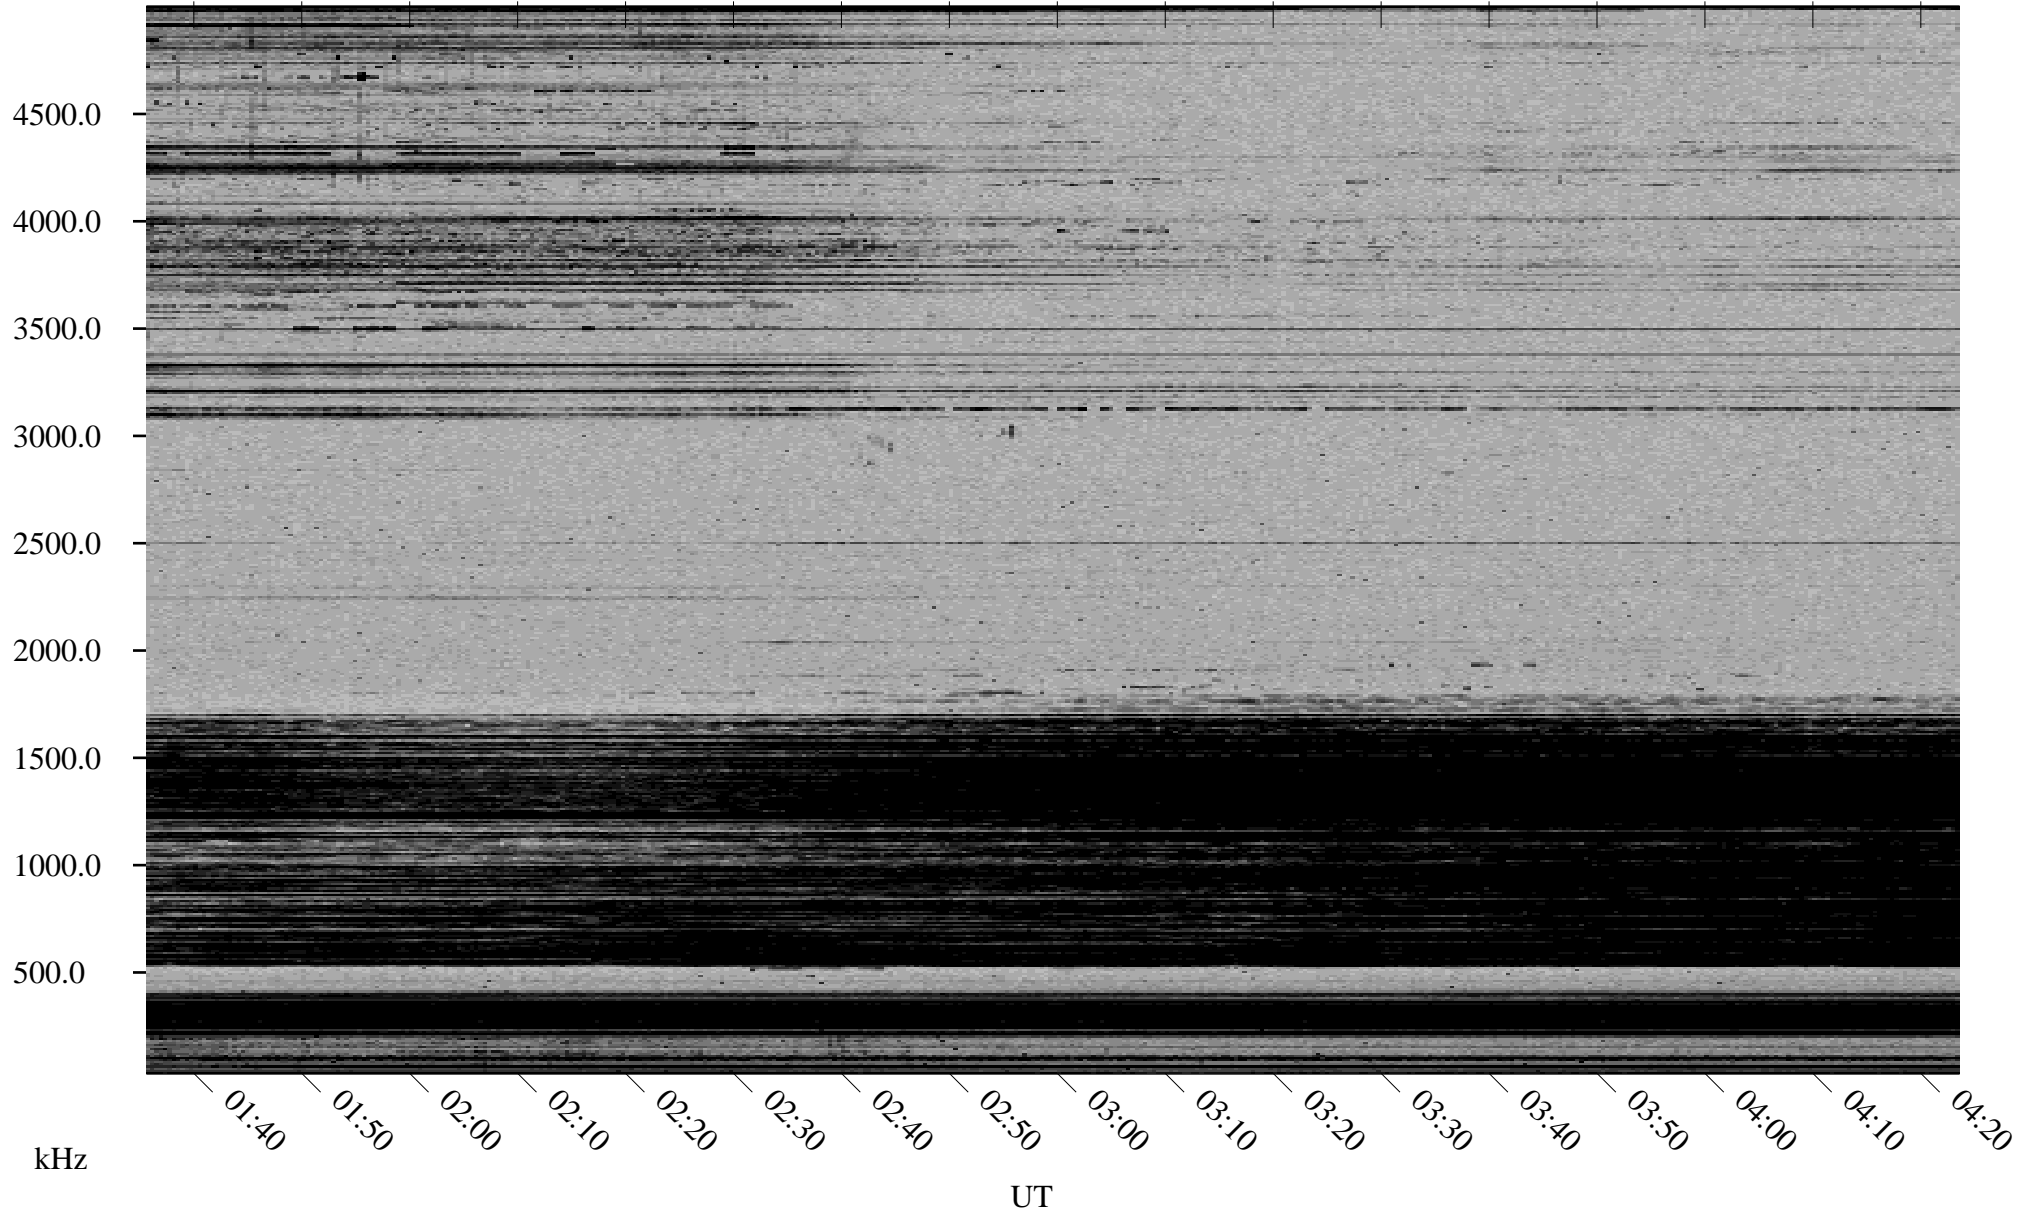

01/17/2002 Churchill, Manitoba

Linear Scale Black = 161 White = 15

ch02017l.r00m max_12

Page 1

01/17/2002 Churchill, Manitoba

Linear Scale Black = 161 White = 15

ch02017l.r00m max_12

Page 2

01/18/2002 Churchill, Manitoba

Linear Scale Black = 161 White = 15

ch02017l.r00m max_12

Page 3

01/18/2002 Churchill, Manitoba

Linear Scale Black = 161 White = 15

ch02017l.r00m max_12

Page 4

01/18/2002 Churchill, Manitoba

Linear Scale Black = 161 White = 15

ch02017l.r00m max_12

Page 5

01/18/2002 Churchill, Manitoba

Linear Scale Black = 161 White = 15

ch02017l.r00m max_12

Page 6

01/18/2002 Churchill, Manitoba

Linear Scale Black = 161 White = 15

ch02017l.r00m max_12

Page 7

01/18/2002 Churchill, Manitoba

Linear Scale Black = 161 White = 15

ch02017l.r00m max_12

Page 8