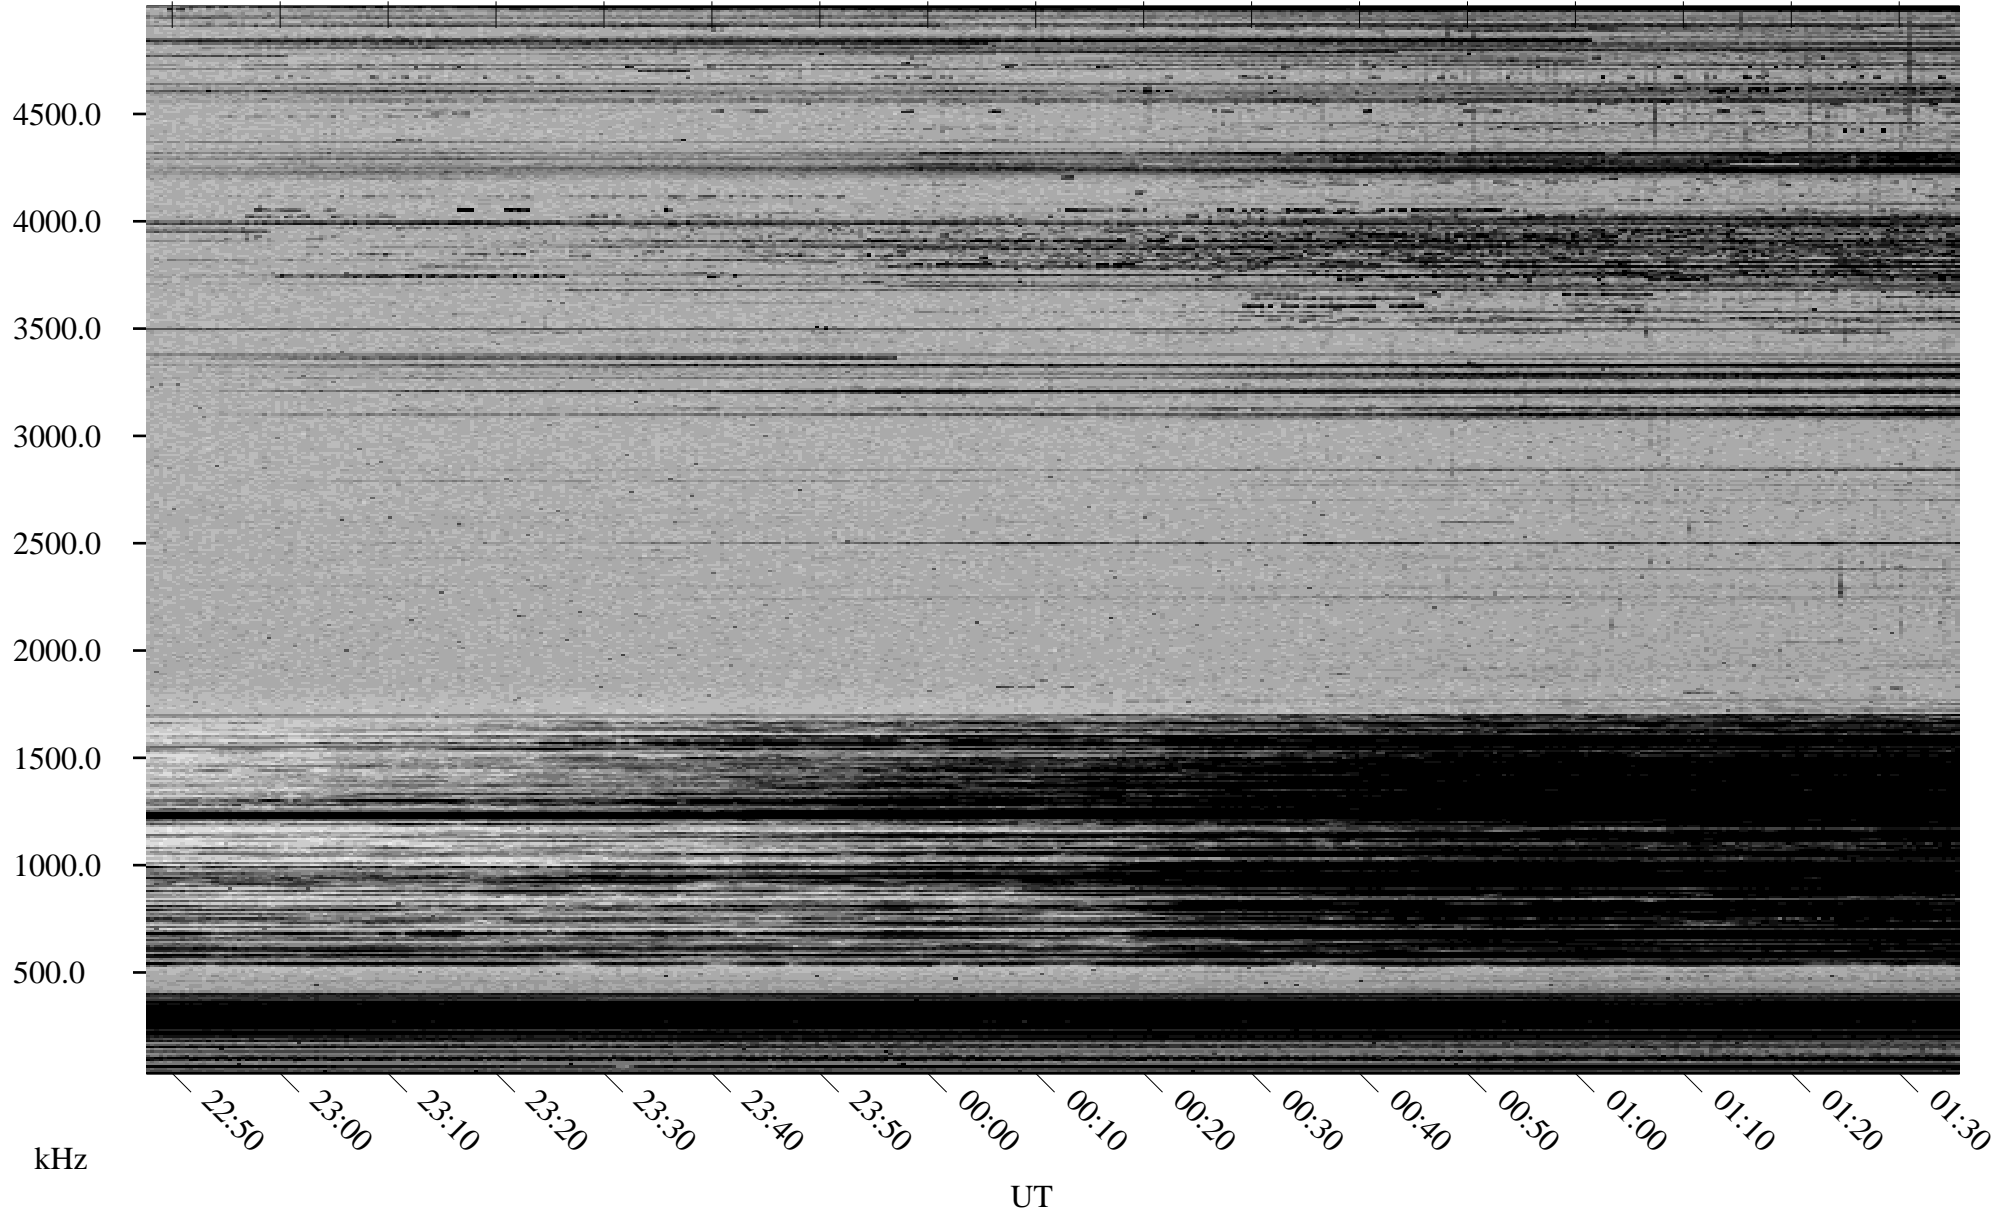

01/18/2002 Churchill, Manitoba

Linear Scale Black = 161 White = 15

ch02018l.r00m max_12

Page 1

01/18/2002 Churchill, Manitoba

Linear Scale Black = 161 White = 15

ch02018l.r00m max_12

Page 2

01/19/2002 Churchill, Manitoba

Linear Scale Black = 161 White = 15

ch02018l.r00m max_12

Page 3

01/19/2002 Churchill, Manitoba

Linear Scale Black = 161 White = 15

ch02018l.r00m max_12

Page 4

01/19/2002 Churchill, Manitoba

Linear Scale Black = 161 White = 15

ch02018l.r00m max_12

Page 5

01/19/2002 Churchill, Manitoba

Linear Scale Black = 161 White = 15

ch02018l.r00m max_12

Page 6

01/19/2002 Churchill, Manitoba

Linear Scale Black = 161 White = 15

ch02018l.r00m max_12

Page 7

01/19/2002 Churchill, Manitoba

Linear Scale Black = 161 White = 15

ch02018l.r00m max_12