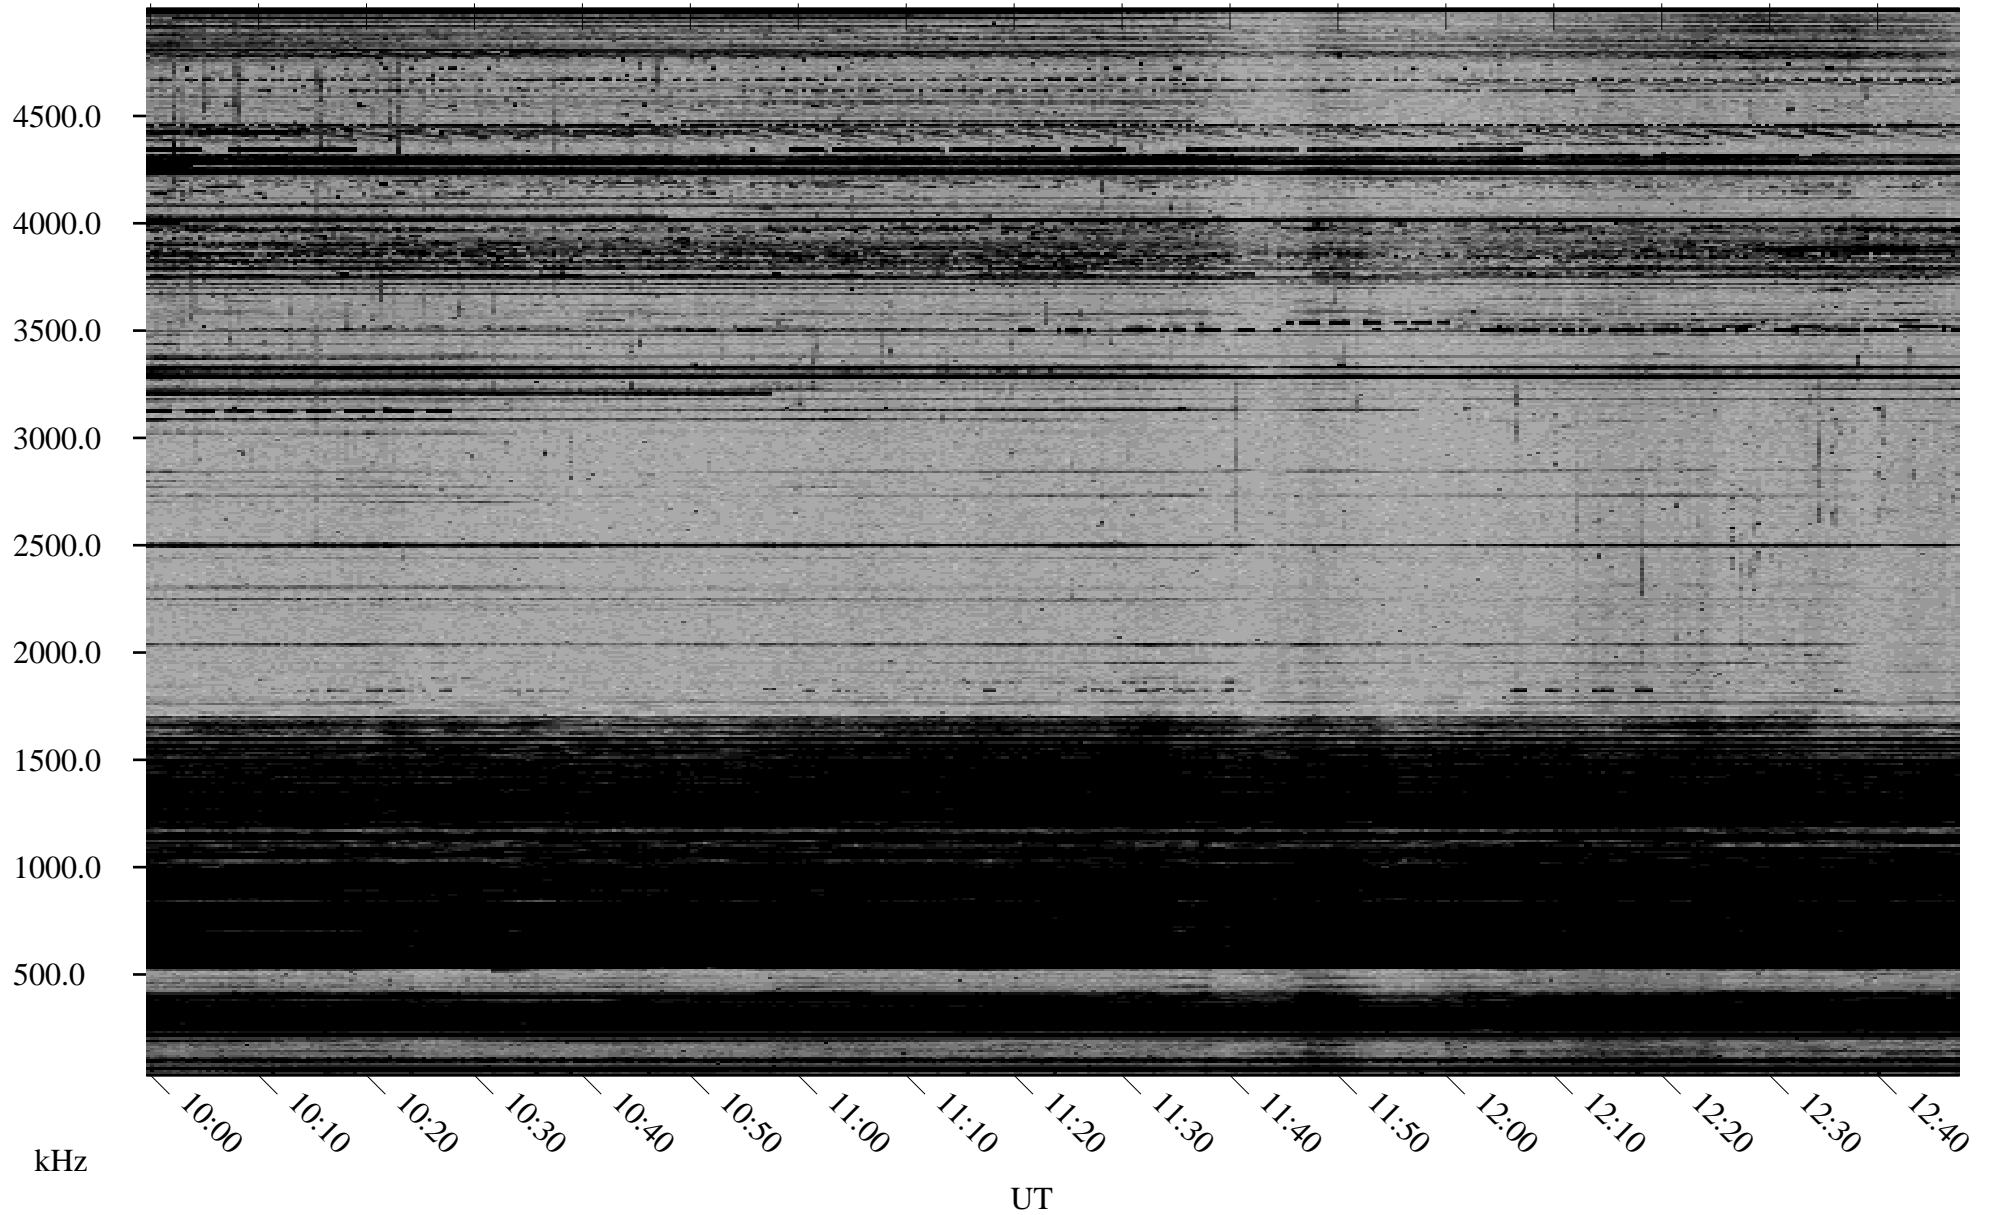

01/18/2002 Churchill, Manitoba

Linear Scale Black = 161 White = 15

ch02018l.r00m max_12

Page 1

01/18/2002 Churchill, Manitoba

Linear Scale Black = 161 White = 15

ch02018l.r00m max_12

Page 2

01/19/2002 Churchill, Manitoba

Linear Scale Black = 161 White = 15

ch02018l.r00m max_12

Page 3

01/19/2002 Churchill, Manitoba

Linear Scale Black = 161 White = 15

ch02018l.r00m max_12

Page 4

01/19/2002 Churchill, Manitoba

Linear Scale Black = 161 White = 15

ch02018l.r00m max_12

Page 5

01/19/2002 Churchill, Manitoba

Linear Scale Black = 161 White = 15

ch02018l.r00m max_12

Page 6

01/19/2002 Churchill, Manitoba

Linear Scale Black = 161 White = 15

ch02018l.r00m max_12

Page 7

01/19/2002 Churchill, Manitoba

Linear Scale Black = 161 White = 15

ch02018l.r00m max_12