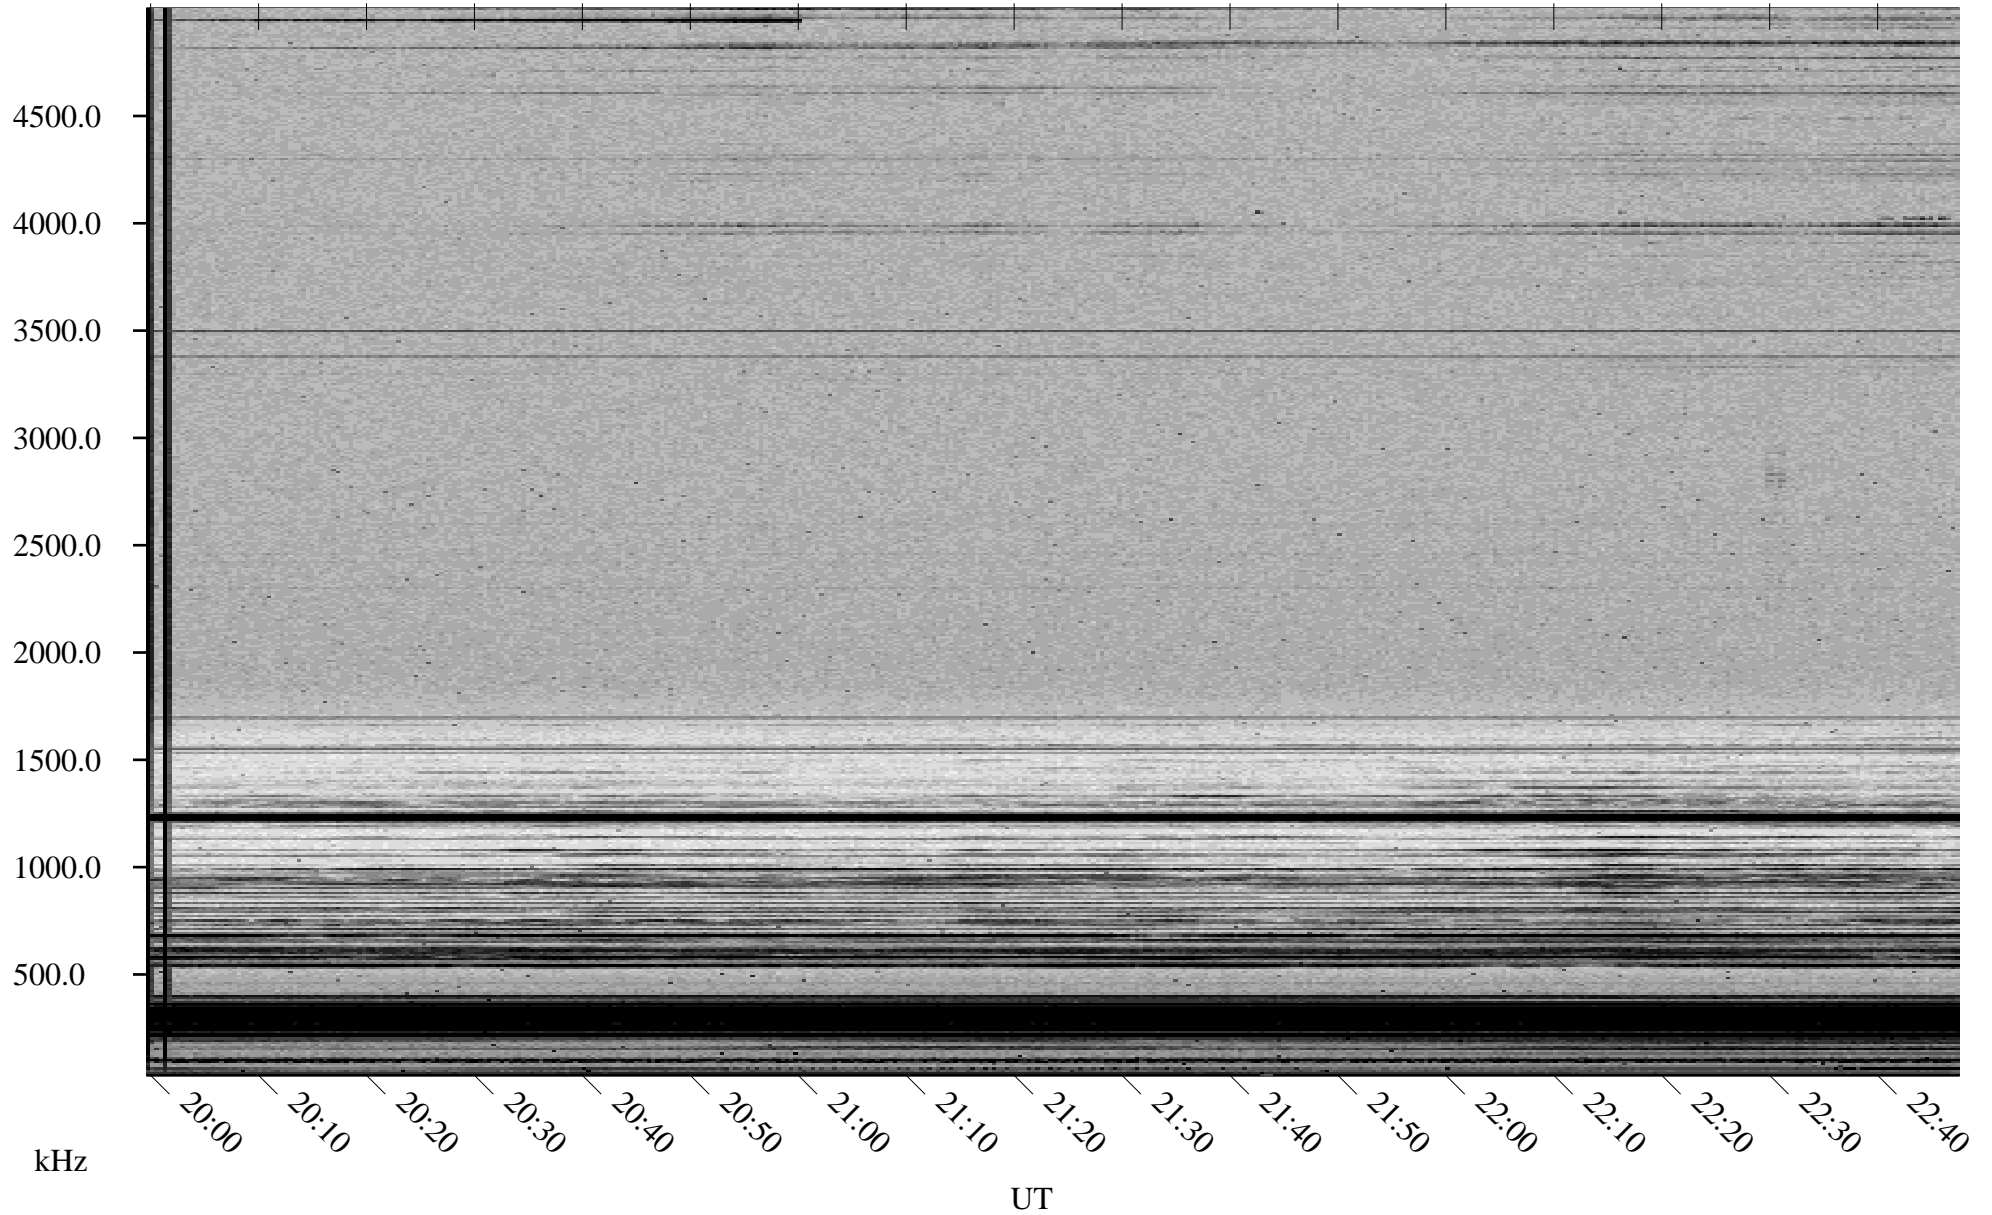

01/18/2002 Churchill, Manitoba

Linear Scale Black = 161 White = 15

ch02018l.r00m max_12

Page 1

01/18/2002 Churchill, Manitoba

Linear Scale Black = 161 White = 15

ch02018l.r00m max_12

Page 2

01/19/2002 Churchill, Manitoba

Linear Scale Black = 161 White = 15

ch02018l.r00m max_12

Page 3

01/19/2002 Churchill, Manitoba

Linear Scale Black = 161 White = 15

ch02018l.r00m max_12

Page 4

01/19/2002 Churchill, Manitoba

Linear Scale Black = 161 White = 15

ch02018l.r00m max_12

Page 5

01/19/2002 Churchill, Manitoba

Linear Scale Black = 161 White = 15

ch02018l.r00m max_12

Page 6

01/19/2002 Churchill, Manitoba

Linear Scale Black = 161 White = 15

ch02018l.r00m max_12

Page 7

01/19/2002 Churchill, Manitoba

Linear Scale Black = 161 White = 15

ch02018l.r00m max_12