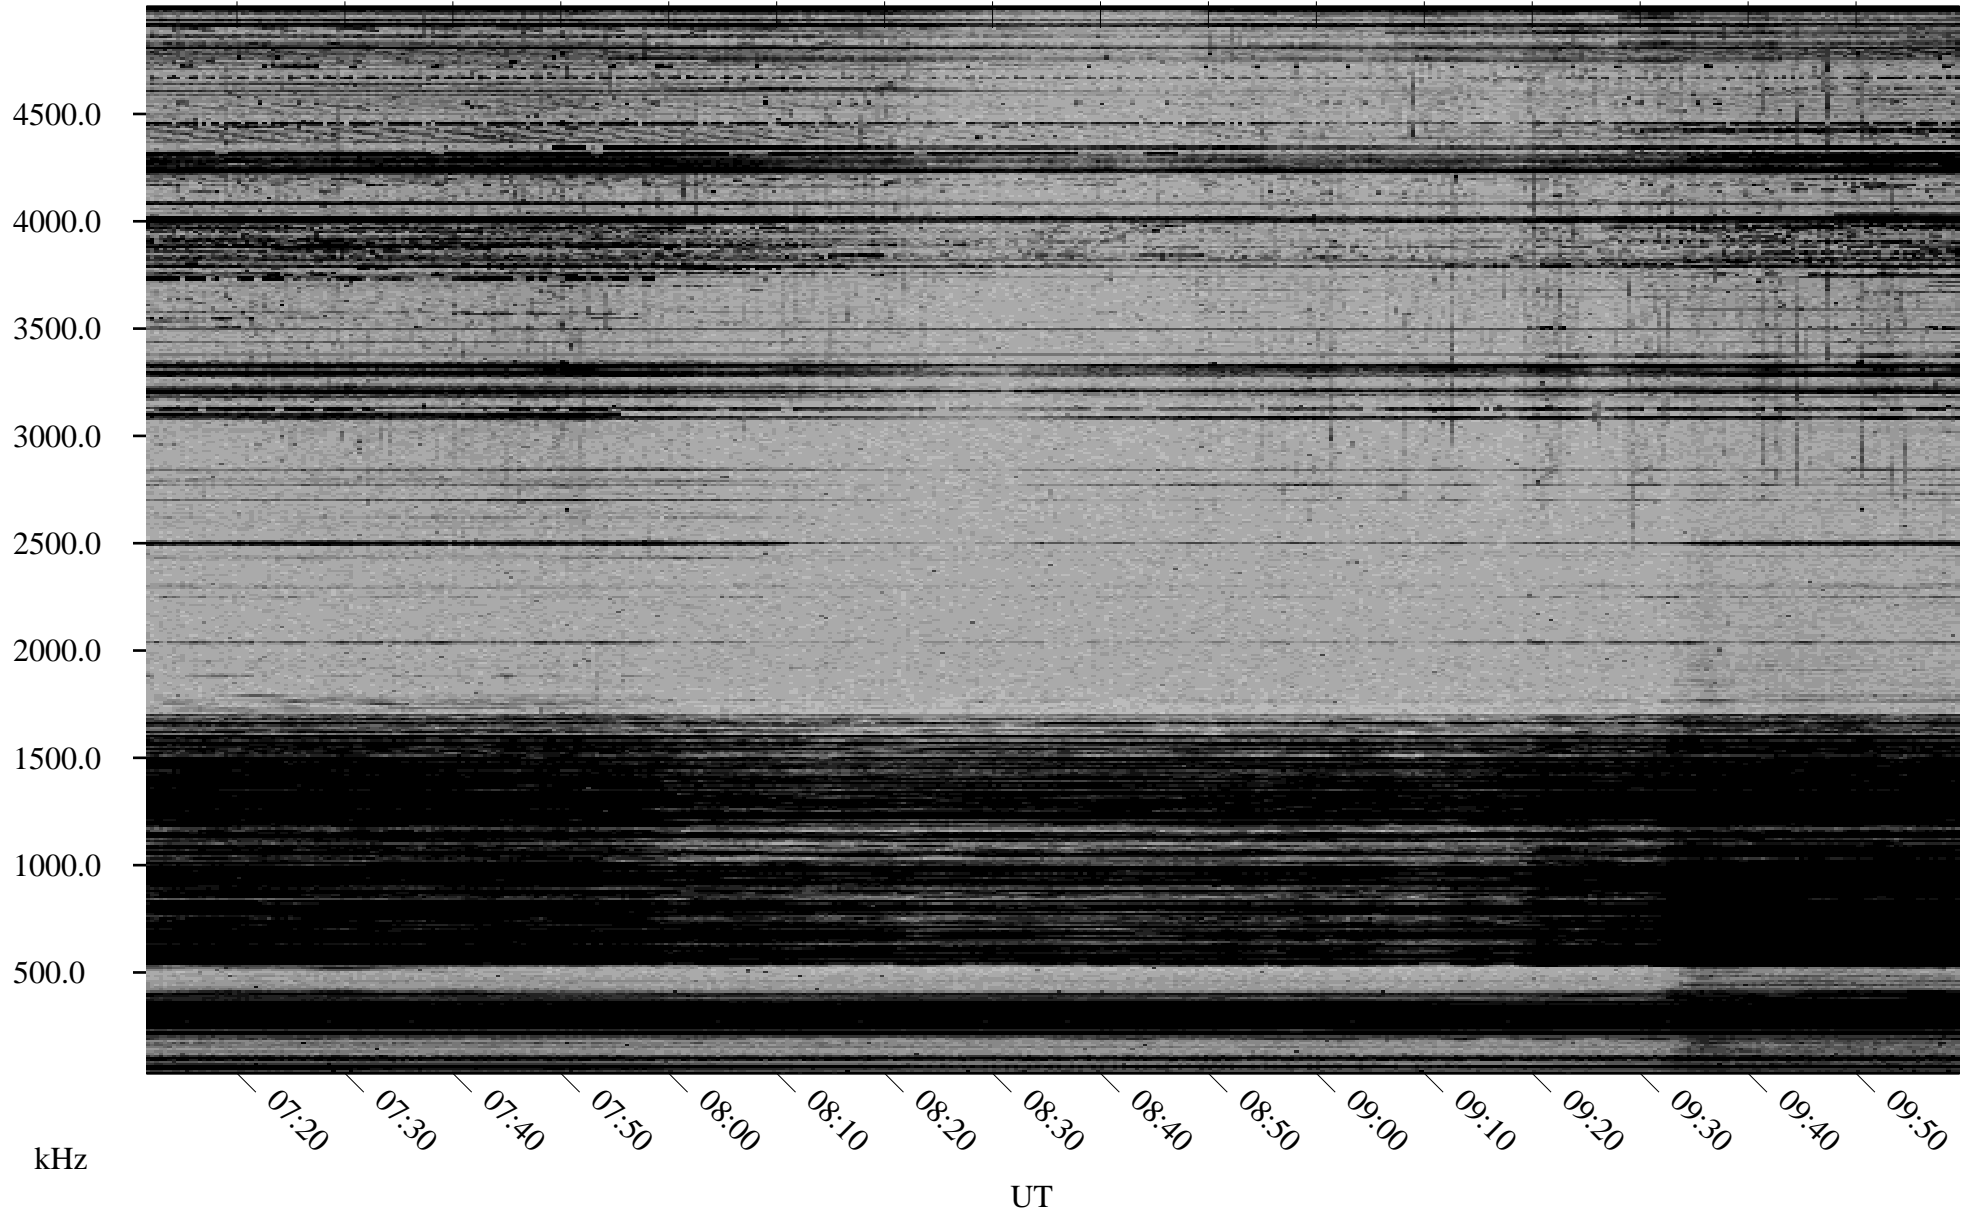

01/18/2002 Churchill, Manitoba

Linear Scale Black = 161 White = 15

ch02018l.r00m max_12

Page 1

01/18/2002 Churchill, Manitoba

Linear Scale Black = 161 White = 15

ch02018l.r00m max_12

Page 2

01/19/2002 Churchill, Manitoba

Linear Scale Black = 161 White = 15

ch02018l.r00m max_12

Page 3

01/19/2002 Churchill, Manitoba

Linear Scale Black = 161 White = 15

ch02018l.r00m max_12

Page 4

01/19/2002 Churchill, Manitoba

Linear Scale Black = 161 White = 15

ch02018l.r00m max_12

Page 5

01/19/2002 Churchill, Manitoba

Linear Scale Black = 161 White = 15

ch02018l.r00m max_12

Page 6

01/19/2002 Churchill, Manitoba

Linear Scale Black = 161 White = 15

ch02018l.r00m max_12

Page 7

01/19/2002 Churchill, Manitoba

Linear Scale Black = 161 White = 15

ch02018l.r00m max_12