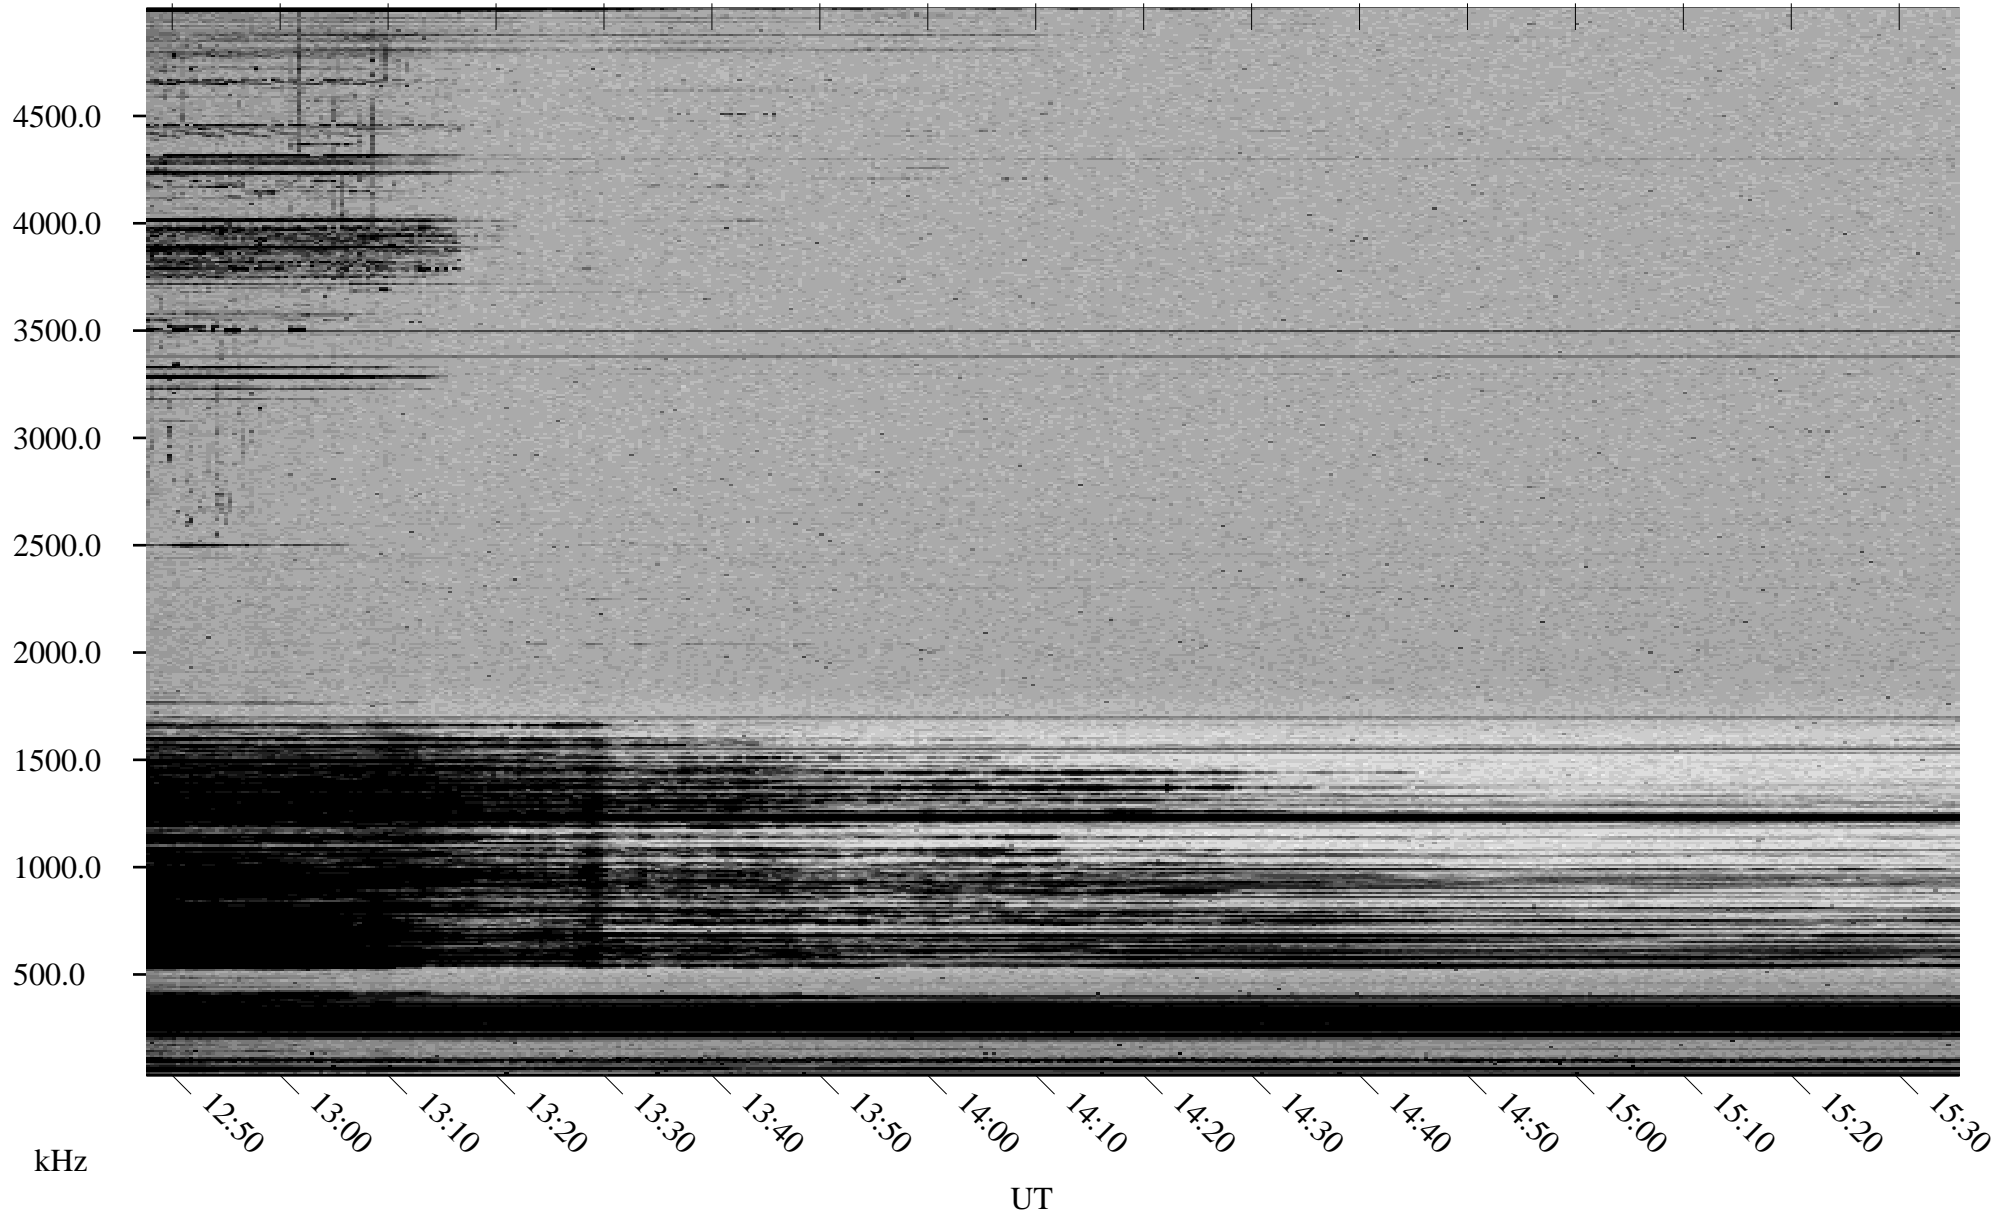

01/18/2002 Churchill, Manitoba

Linear Scale Black = 161 White = 15

ch02018l.r00m max_12

Page 1

01/18/2002 Churchill, Manitoba

Linear Scale Black = 161 White = 15

ch02018l.r00m max_12

Page 2

01/19/2002 Churchill, Manitoba

Linear Scale Black = 161 White = 15

ch02018l.r00m max_12

Page 3

01/19/2002 Churchill, Manitoba

Linear Scale Black = 161 White = 15

ch02018l.r00m max_12

Page 4

01/19/2002 Churchill, Manitoba

Linear Scale Black = 161 White = 15

ch02018l.r00m max_12

Page 5

01/19/2002 Churchill, Manitoba

Linear Scale Black = 161 White = 15

ch02018l.r00m max_12

Page 6

01/19/2002 Churchill, Manitoba

Linear Scale Black = 161 White = 15

ch02018l.r00m max_12

Page 7

01/19/2002 Churchill, Manitoba

Linear Scale Black = 161 White = 15

ch02018l.r00m max_12