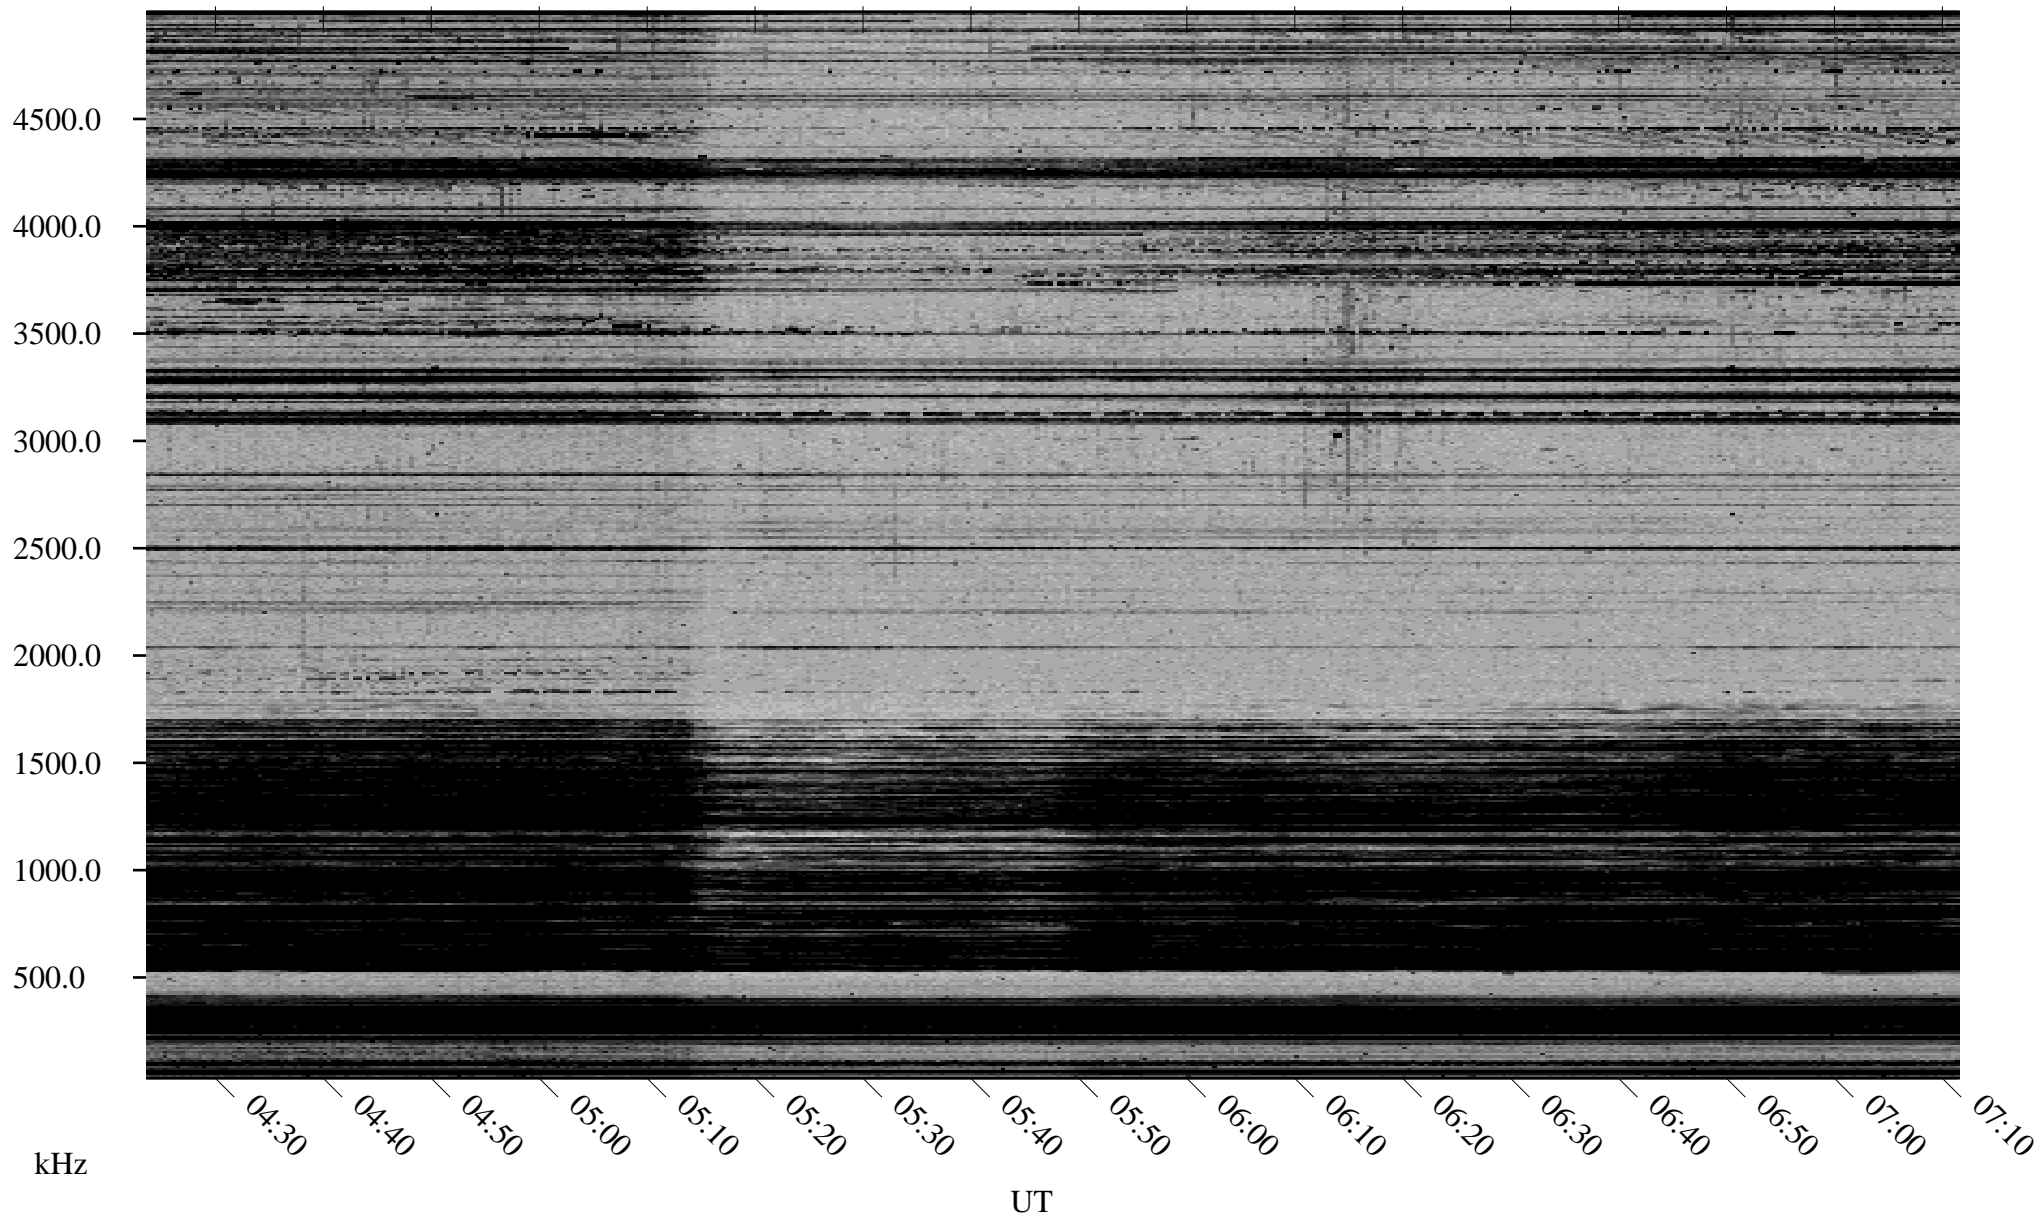

01/18/2002 Churchill, Manitoba

Linear Scale Black = 161 White = 15

ch02018l.r00m max_12

Page 1

01/18/2002 Churchill, Manitoba

Linear Scale Black = 161 White = 15

ch02018l.r00m max_12

Page 2

01/19/2002 Churchill, Manitoba

Linear Scale Black = 161 White = 15

ch02018l.r00m max_12

Page 3

01/19/2002 Churchill, Manitoba

Linear Scale Black = 161 White = 15

ch02018l.r00m max_12

Page 4

01/19/2002 Churchill, Manitoba

Linear Scale Black = 161 White = 15

ch02018l.r00m max_12

Page 5

01/19/2002 Churchill, Manitoba

Linear Scale Black = 161 White = 15

ch02018l.r00m max_12

Page 6

01/19/2002 Churchill, Manitoba

Linear Scale Black = 161 White = 15

ch02018l.r00m max_12

Page 7

01/19/2002 Churchill, Manitoba

Linear Scale Black = 161 White = 15

ch02018l.r00m max_12