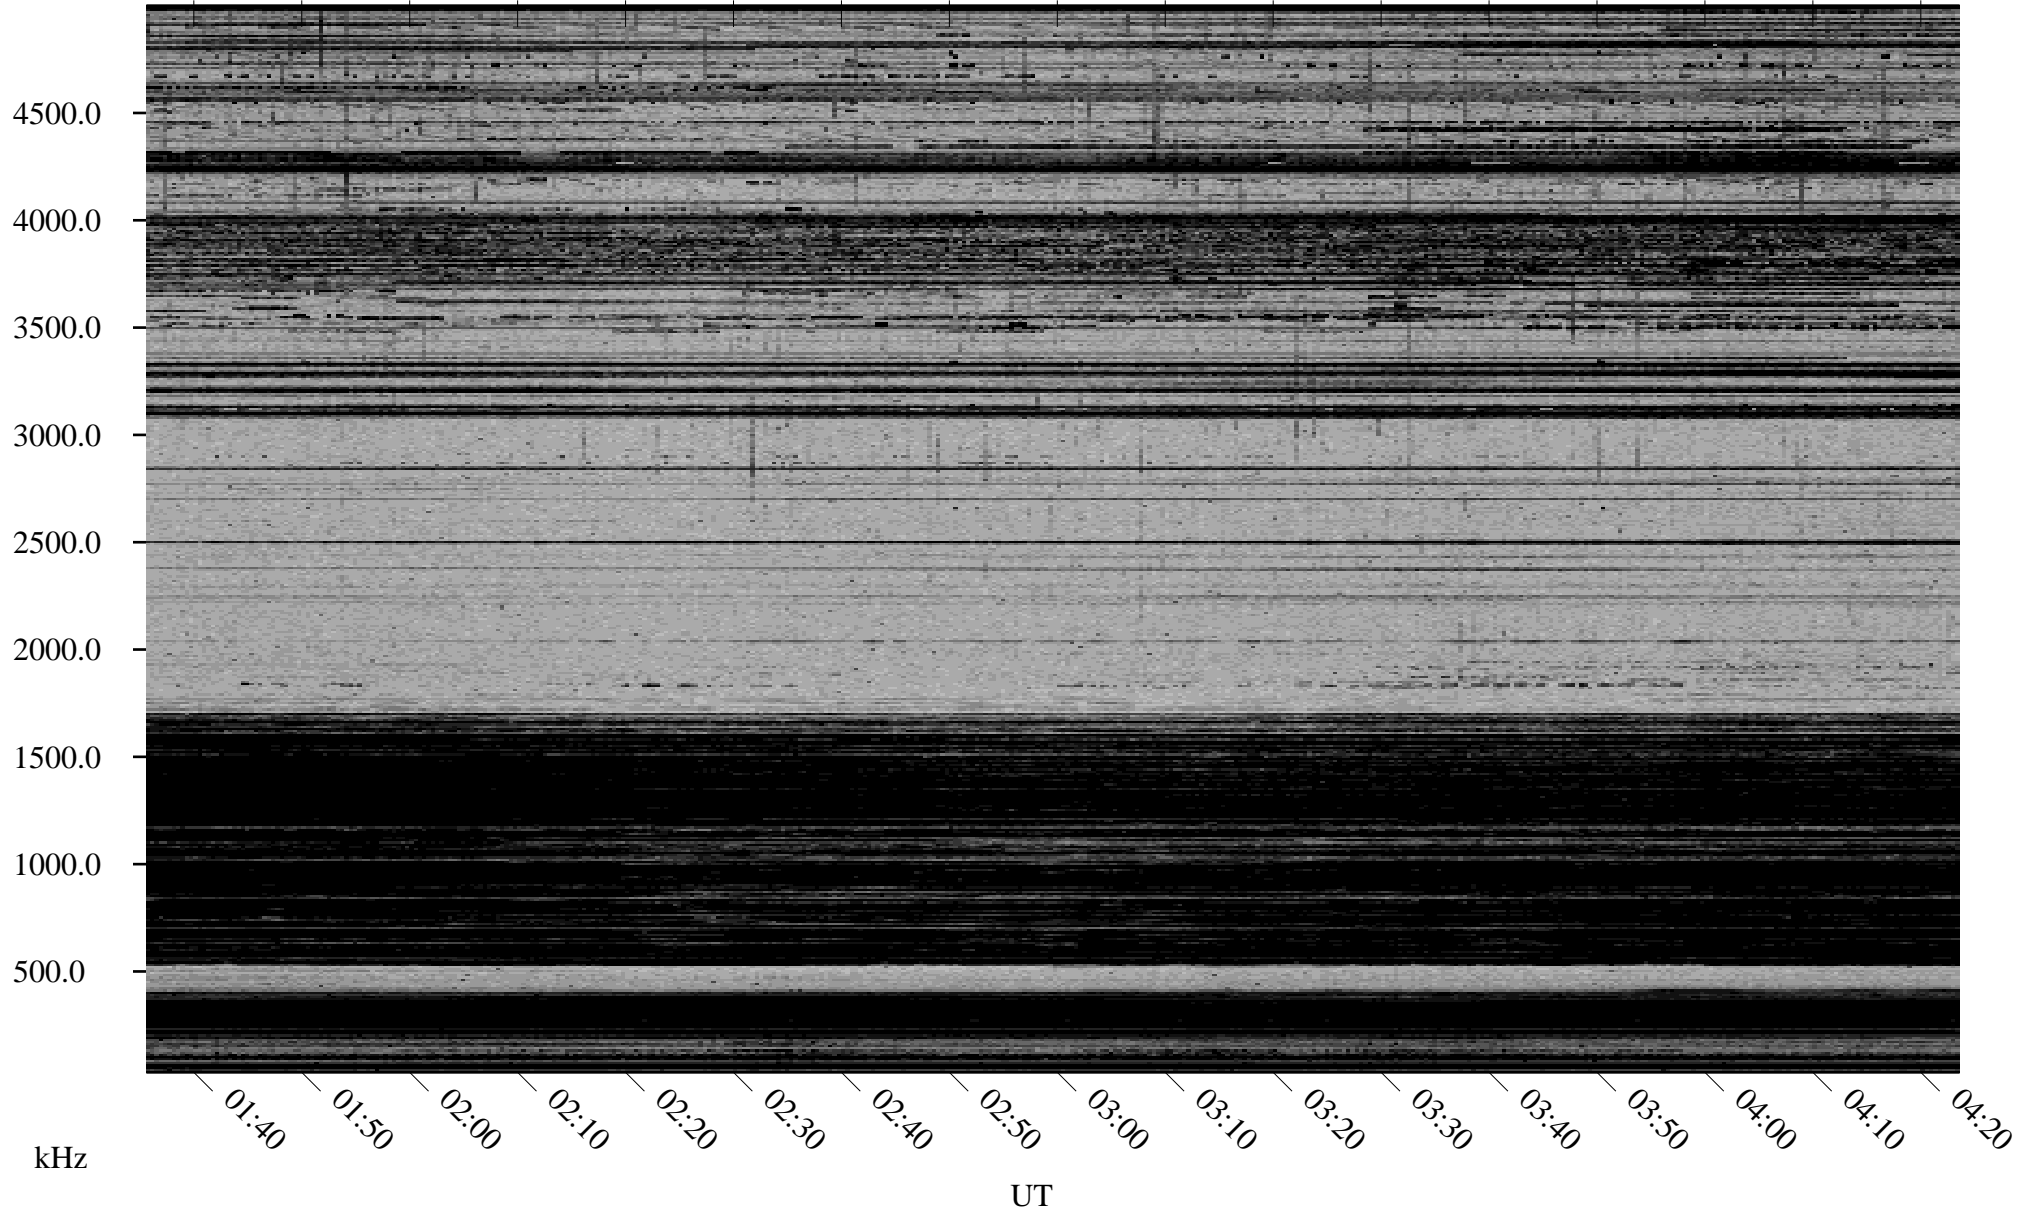

01/18/2002 Churchill, Manitoba

Linear Scale Black = 161 White = 15

ch02018l.r00m max_12

Page 1

01/18/2002 Churchill, Manitoba

Linear Scale Black = 161 White = 15

ch02018l.r00m max_12

Page 2

01/19/2002 Churchill, Manitoba

Linear Scale Black = 161 White = 15

ch02018l.r00m max_12

Page 3

01/19/2002 Churchill, Manitoba

Linear Scale Black = 161 White = 15

ch02018l.r00m max_12

Page 4

01/19/2002 Churchill, Manitoba

Linear Scale Black = 161 White = 15

ch02018l.r00m max_12

Page 5

01/19/2002 Churchill, Manitoba

Linear Scale Black = 161 White = 15

ch02018l.r00m max_12

Page 6

01/19/2002 Churchill, Manitoba

Linear Scale Black = 161 White = 15

ch02018l.r00m max_12

Page 7

01/19/2002 Churchill, Manitoba

Linear Scale Black = 161 White = 15

ch02018l.r00m max_12