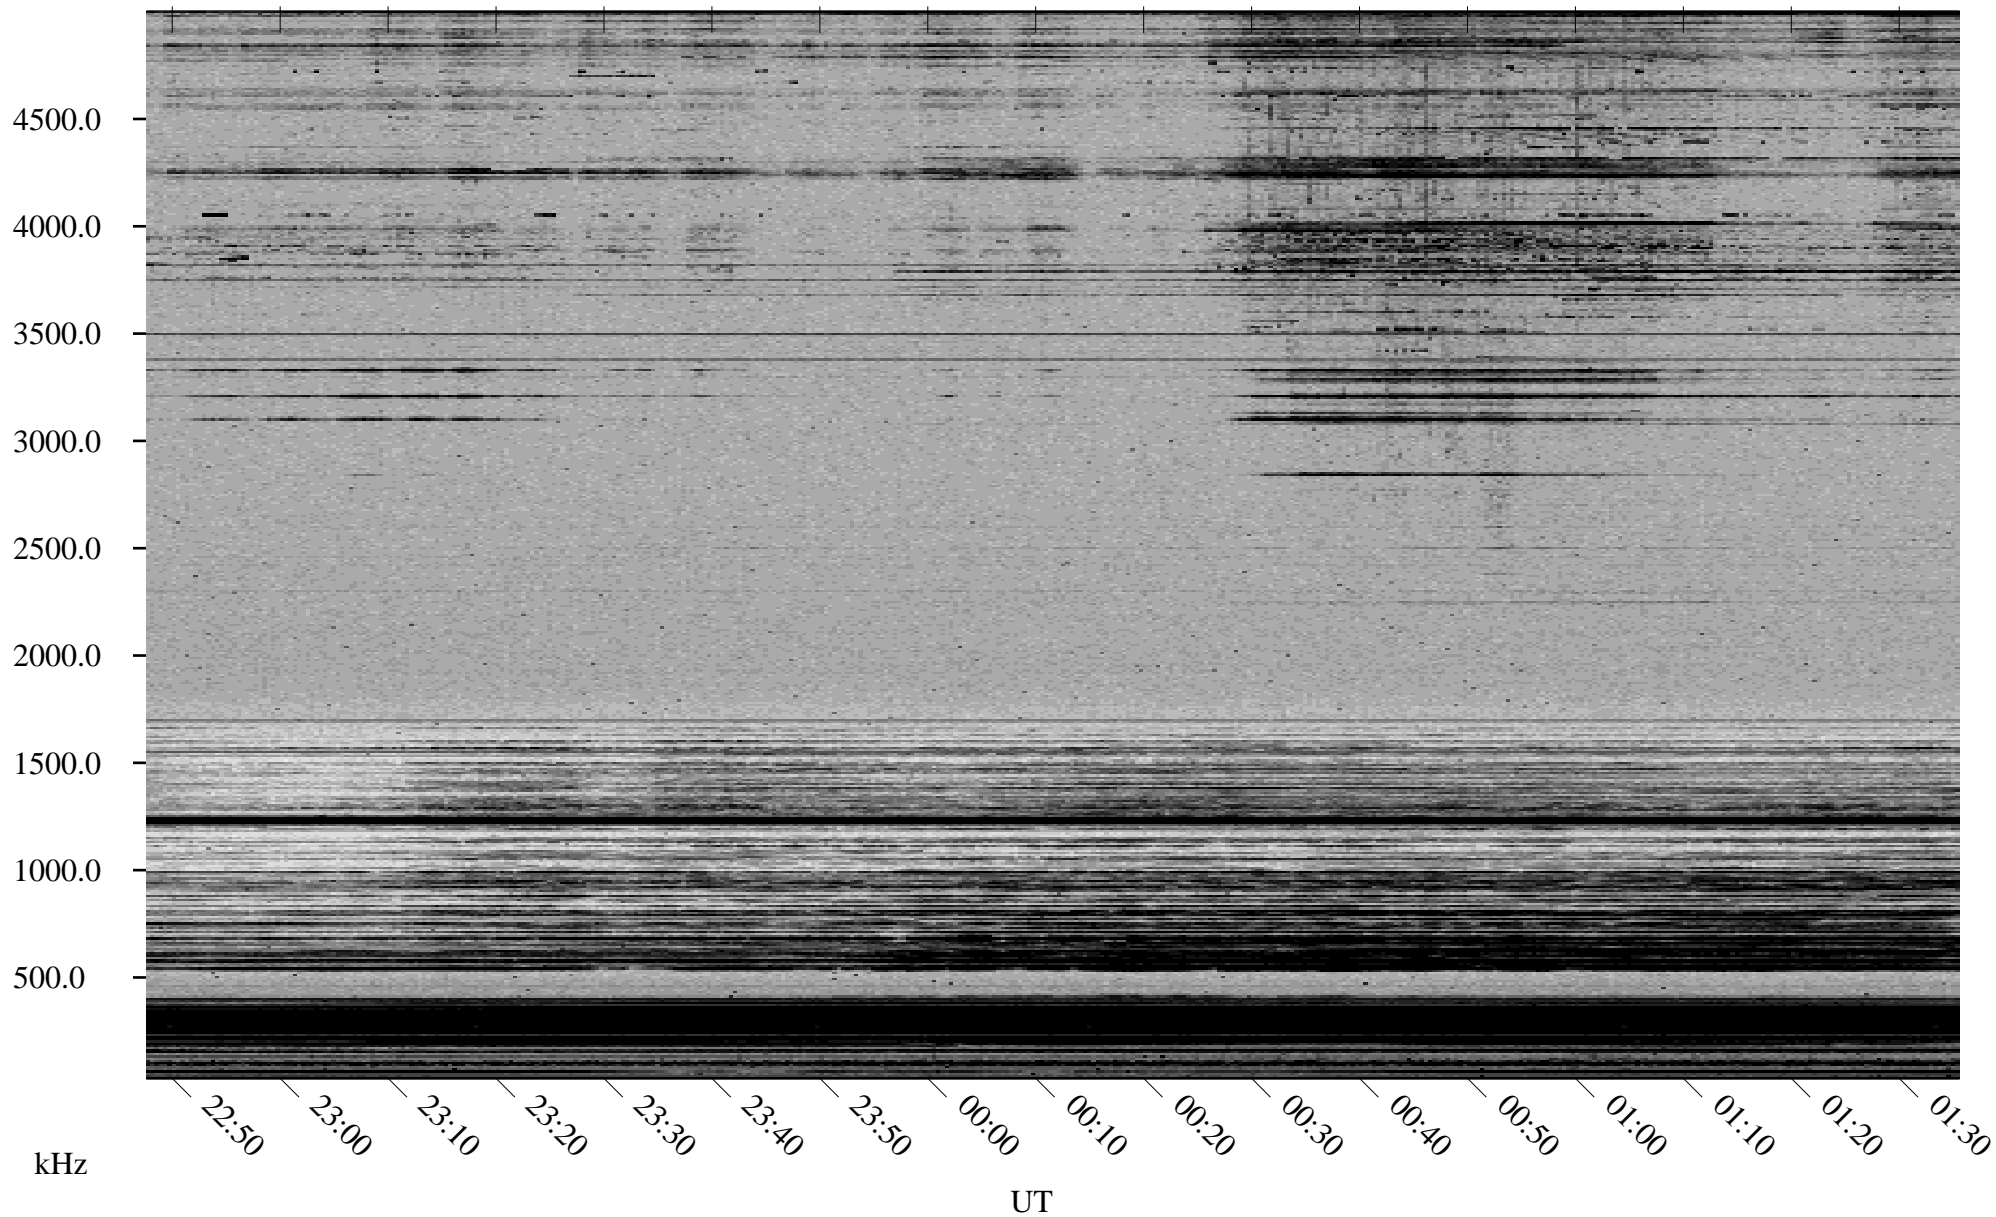

01/19/2002 Churchill, Manitoba

Linear Scale Black = 161 White = 15

ch02019l.r00m max_12

Page 1

01/19/2002 Churchill, Manitoba

Linear Scale Black = 161 White = 15

ch02019l.r00m max_12

Page 2

01/20/2002 Churchill, Manitoba

Linear Scale Black = 161 White = 15

ch02019l.r00m max_12

Page 3

01/20/2002 Churchill, Manitoba

Linear Scale Black = 161 White = 15

ch02019l.r00m max_12

Page 4

01/20/2002 Churchill, Manitoba

Linear Scale Black = 161 White = 15

ch02019l.r00m max_12

Page 5

01/20/2002 Churchill, Manitoba

Linear Scale Black = 161 White = 15

ch02019l.r00m max_12

Page 6

01/20/2002 Churchill, Manitoba

Linear Scale Black = 161 White = 15

ch02019l.r00m max_12

Page 7

01/20/2002 Churchill, Manitoba

Linear Scale Black = 161 White = 15

ch02019l.r00m max_12

Page 8