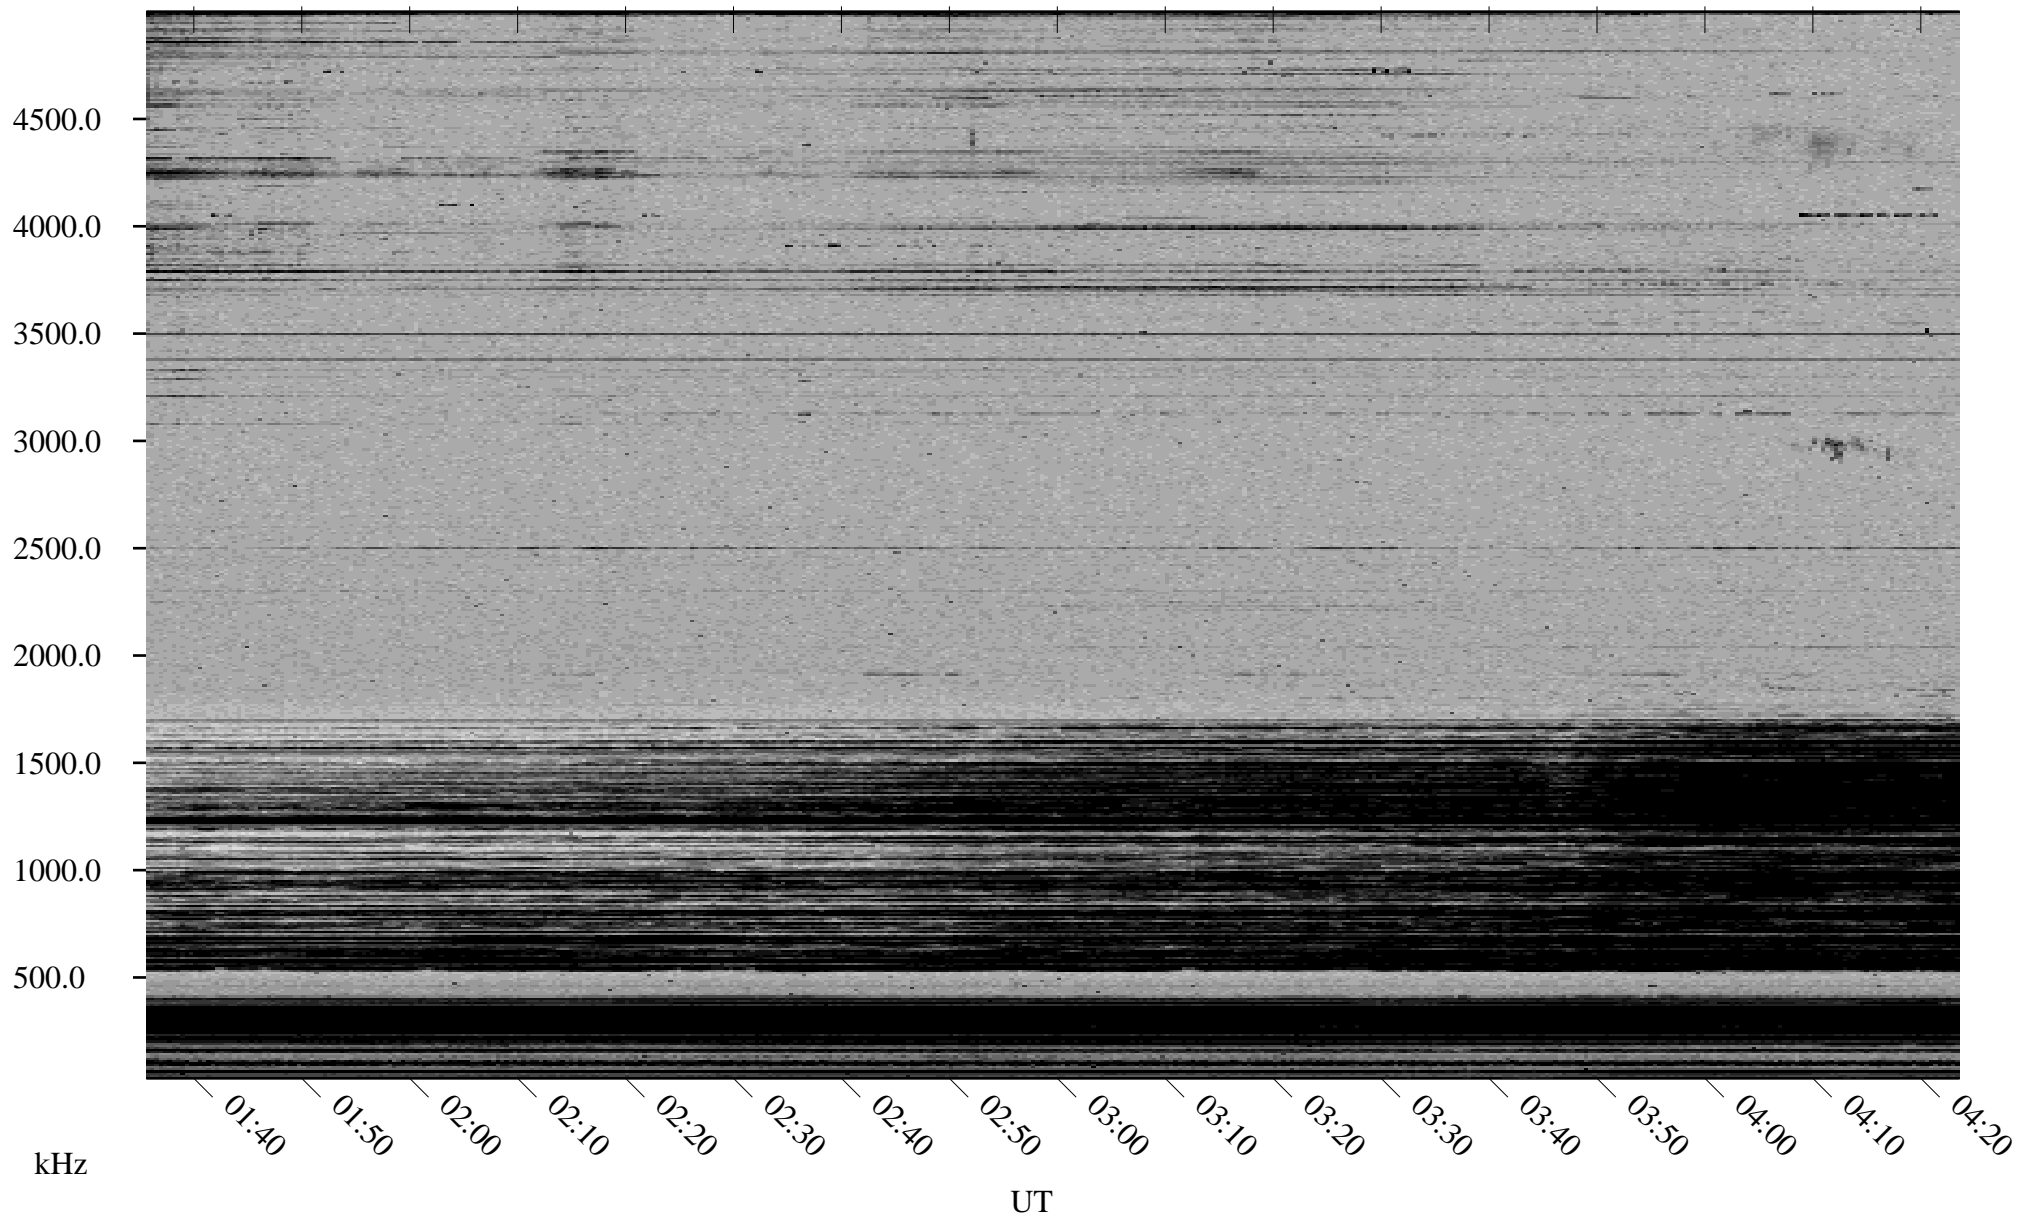

01/19/2002 Churchill, Manitoba

Linear Scale Black = 161 White = 15

ch02019l.r00m max_12

Page 1

01/19/2002 Churchill, Manitoba

Linear Scale Black = 161 White = 15

ch02019l.r00m max_12

Page 2

01/20/2002 Churchill, Manitoba

Linear Scale Black = 161 White = 15

ch02019l.r00m max_12

Page 3

01/20/2002 Churchill, Manitoba

Linear Scale Black = 161 White = 15

ch02019l.r00m max_12

Page 4

01/20/2002 Churchill, Manitoba

Linear Scale Black = 161 White = 15

ch02019l.r00m max_12

Page 5

01/20/2002 Churchill, Manitoba

Linear Scale Black = 161 White = 15

ch02019l.r00m max_12

Page 6

01/20/2002 Churchill, Manitoba

Linear Scale Black = 161 White = 15

ch02019l.r00m max_12

Page 7

01/20/2002 Churchill, Manitoba

Linear Scale Black = 161 White = 15

ch02019l.r00m max_12

Page 8