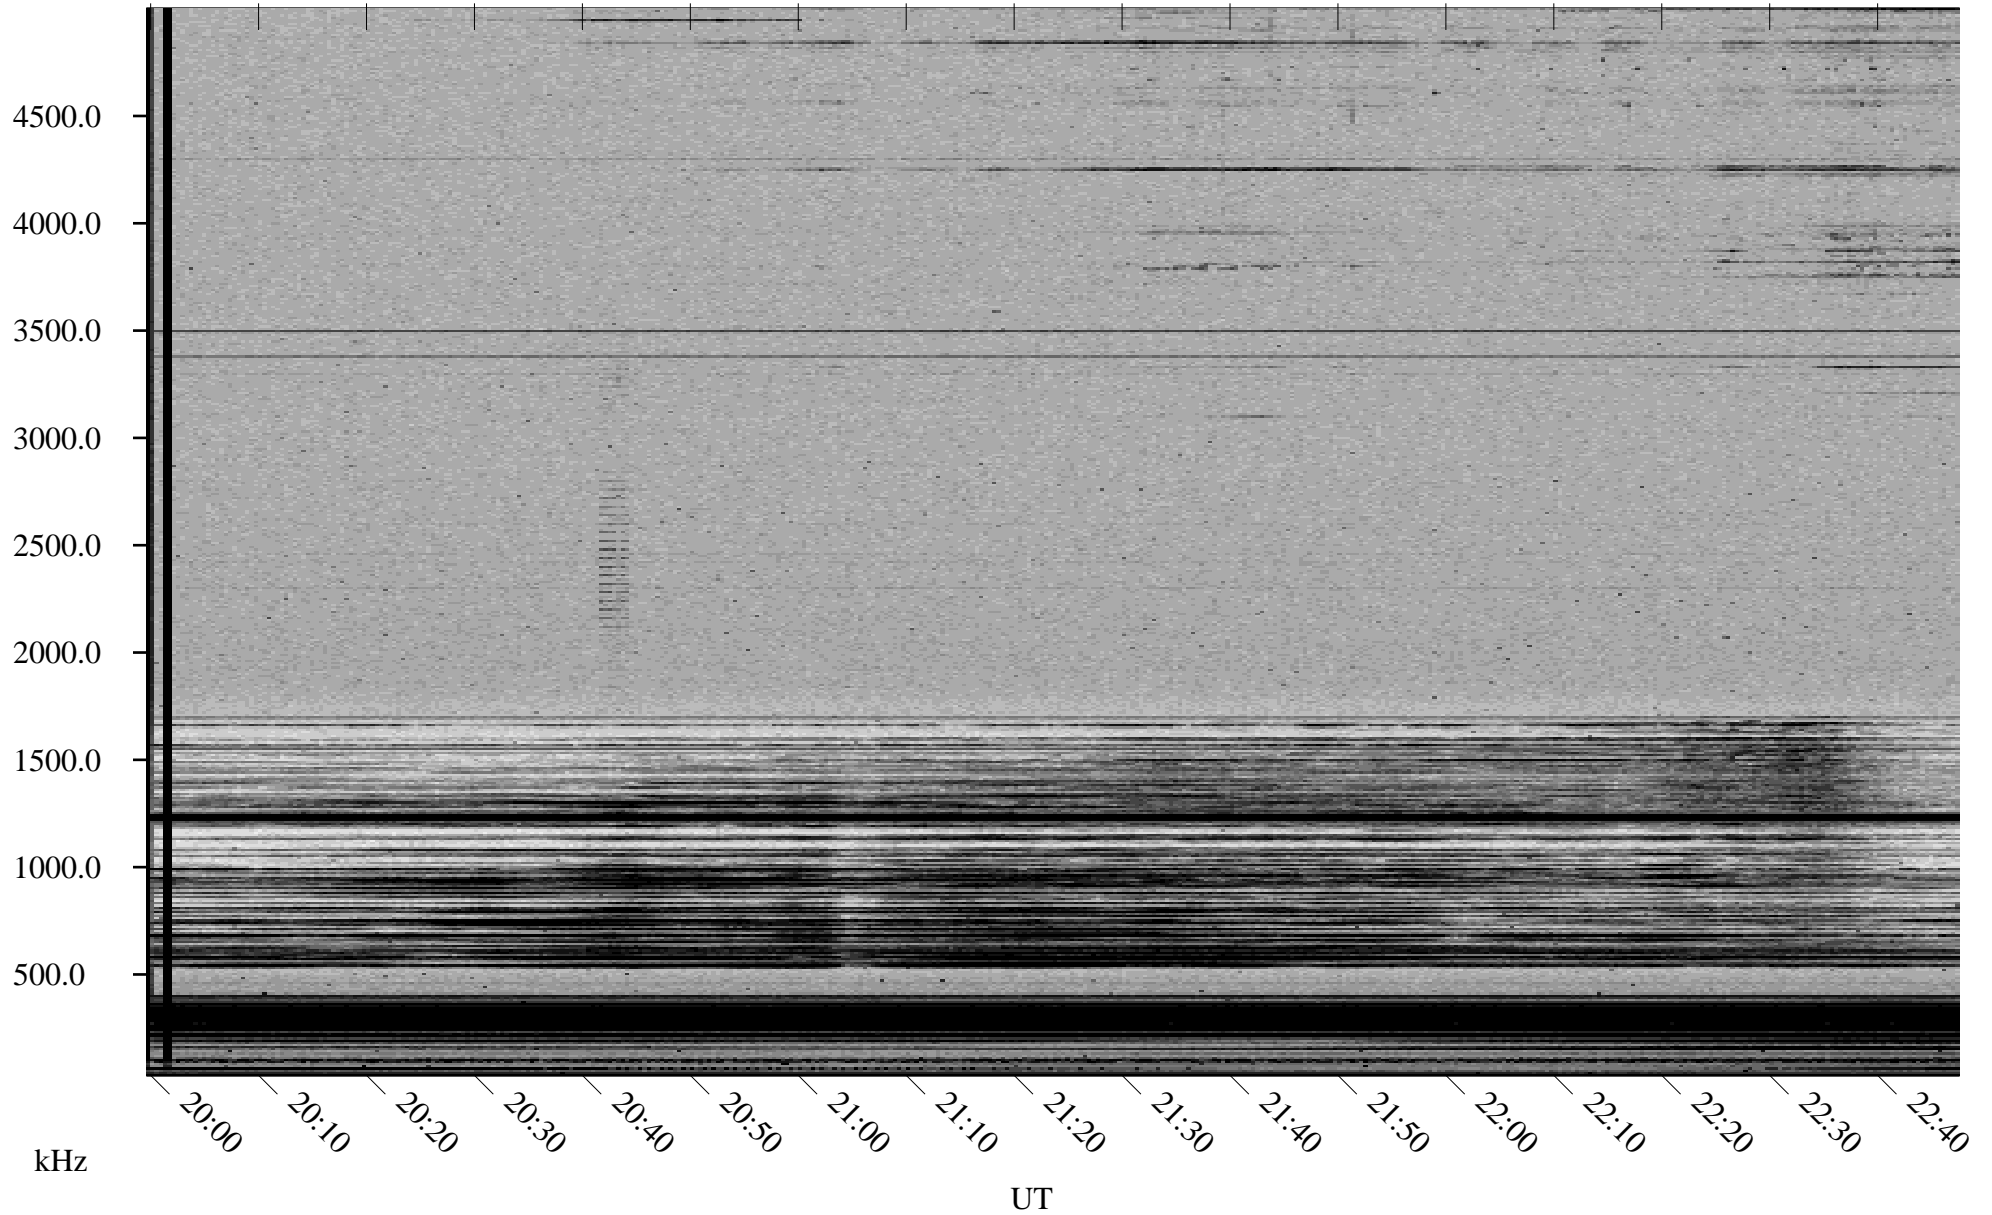

01/19/2002 Churchill, Manitoba

Linear Scale Black = 161 White = 15

ch02019l.r00m max_12

Page 1

01/19/2002 Churchill, Manitoba

Linear Scale Black = 161 White = 15

ch02019l.r00m max_12

Page 2

01/20/2002 Churchill, Manitoba

Linear Scale Black = 161 White = 15

ch02019l.r00m max_12

Page 3

01/20/2002 Churchill, Manitoba

Linear Scale Black = 161 White = 15

ch02019l.r00m max_12

Page 4

01/20/2002 Churchill, Manitoba

Linear Scale Black = 161 White = 15

ch02019l.r00m max_12

Page 5

01/20/2002 Churchill, Manitoba

Linear Scale Black = 161 White = 15

ch02019l.r00m max_12

Page 6

01/20/2002 Churchill, Manitoba

Linear Scale Black = 161 White = 15

ch02019l.r00m max_12

Page 7

01/20/2002 Churchill, Manitoba

Linear Scale Black = 161 White = 15

ch02019l.r00m max_12

Page 8