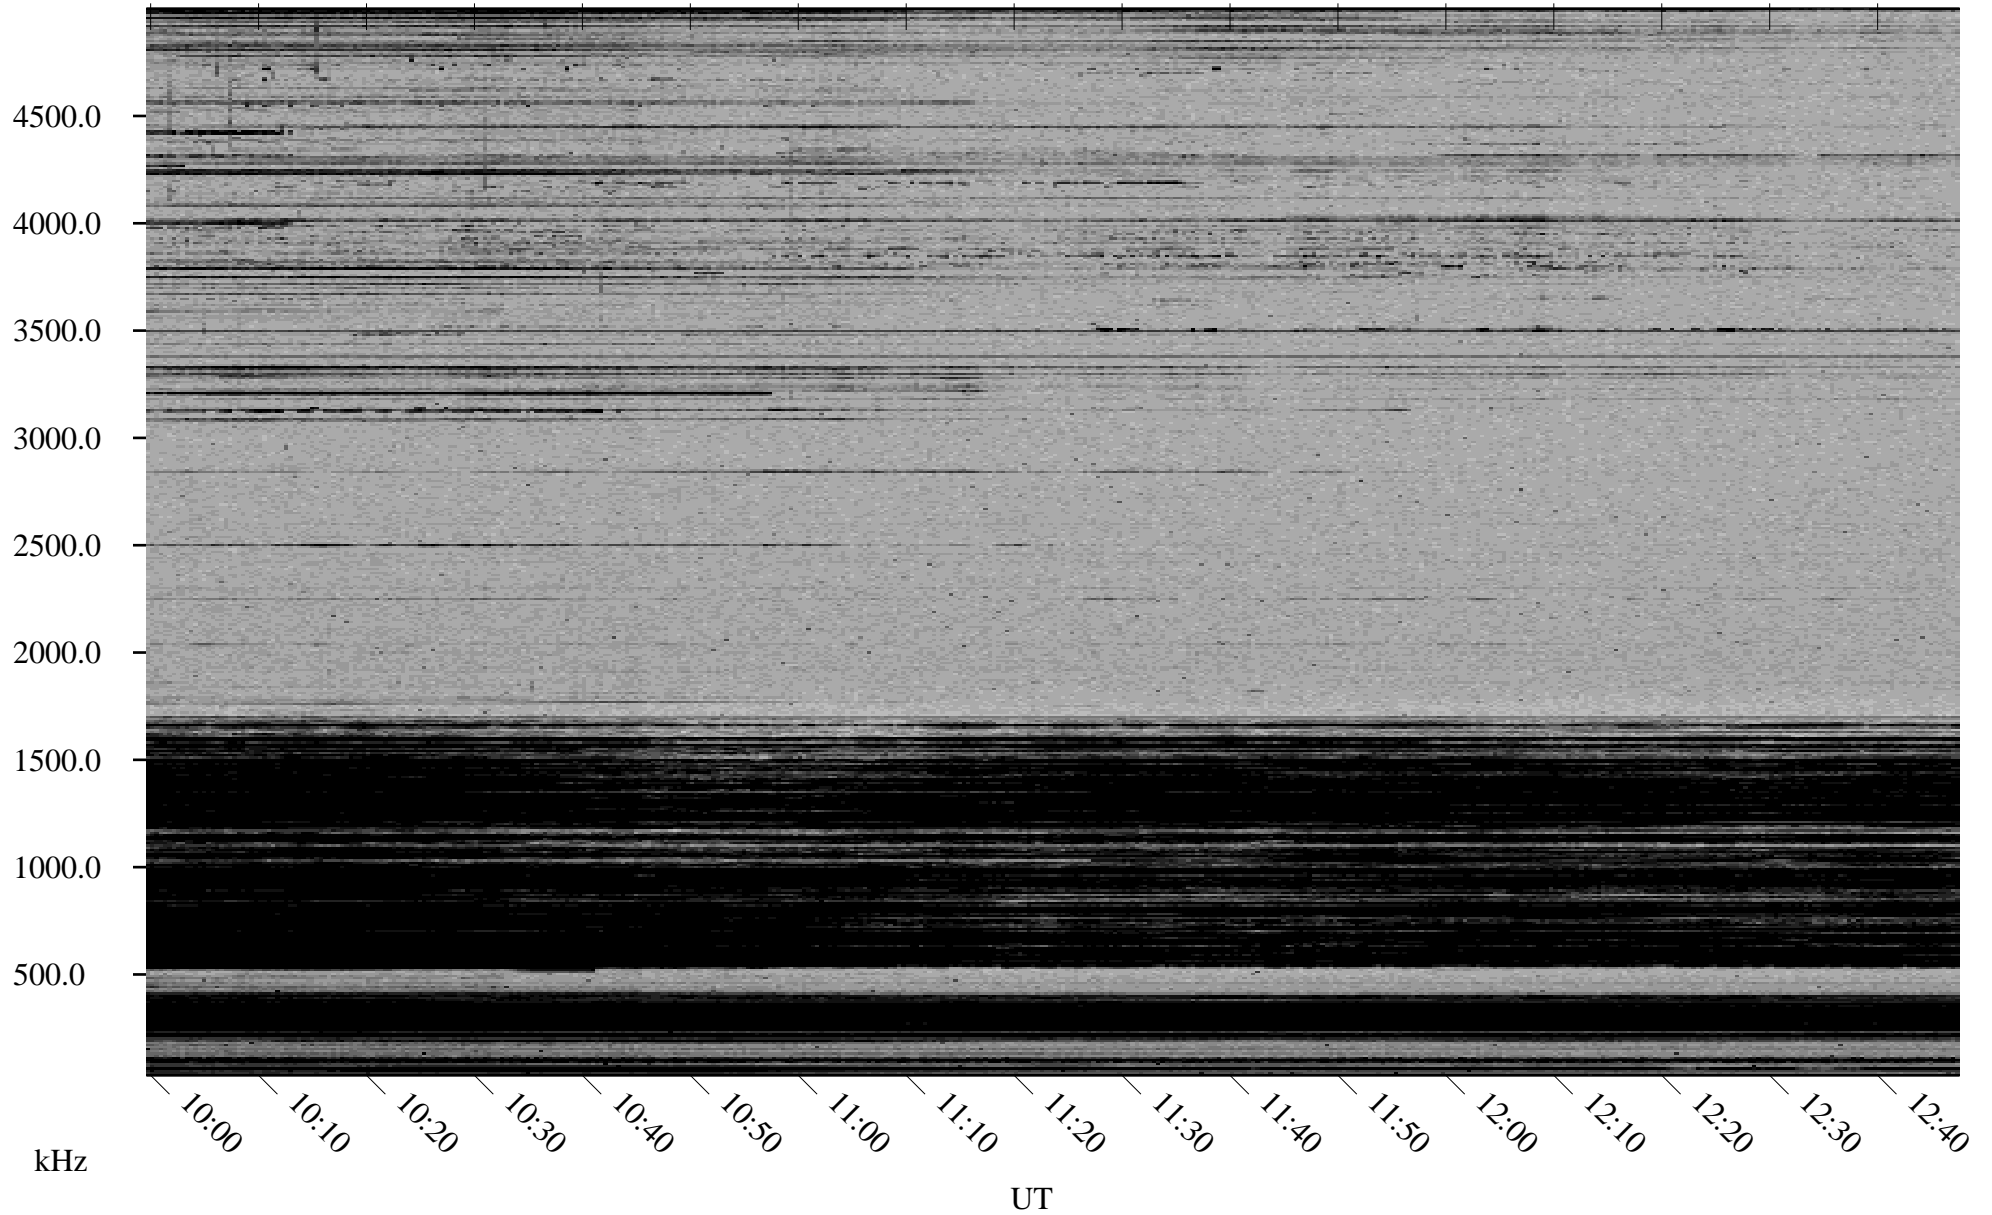

01/19/2002 Churchill, Manitoba

Linear Scale Black = 161 White = 15

ch02019l.r00m max_12

Page 1

01/19/2002 Churchill, Manitoba

Linear Scale Black = 161 White = 15

ch02019l.r00m max_12

Page 2

01/20/2002 Churchill, Manitoba

Linear Scale Black = 161 White = 15

ch02019l.r00m max_12

Page 3

01/20/2002 Churchill, Manitoba

Linear Scale Black = 161 White = 15

ch02019l.r00m max_12

Page 4

01/20/2002 Churchill, Manitoba

Linear Scale Black = 161 White = 15

ch02019l.r00m max_12

Page 5

01/20/2002 Churchill, Manitoba

Linear Scale Black = 161 White = 15

ch02019l.r00m max_12

Page 6

01/20/2002 Churchill, Manitoba

Linear Scale Black = 161 White = 15

ch02019l.r00m max_12

Page 7

01/20/2002 Churchill, Manitoba

Linear Scale Black = 161 White = 15

ch02019l.r00m max_12

Page 8