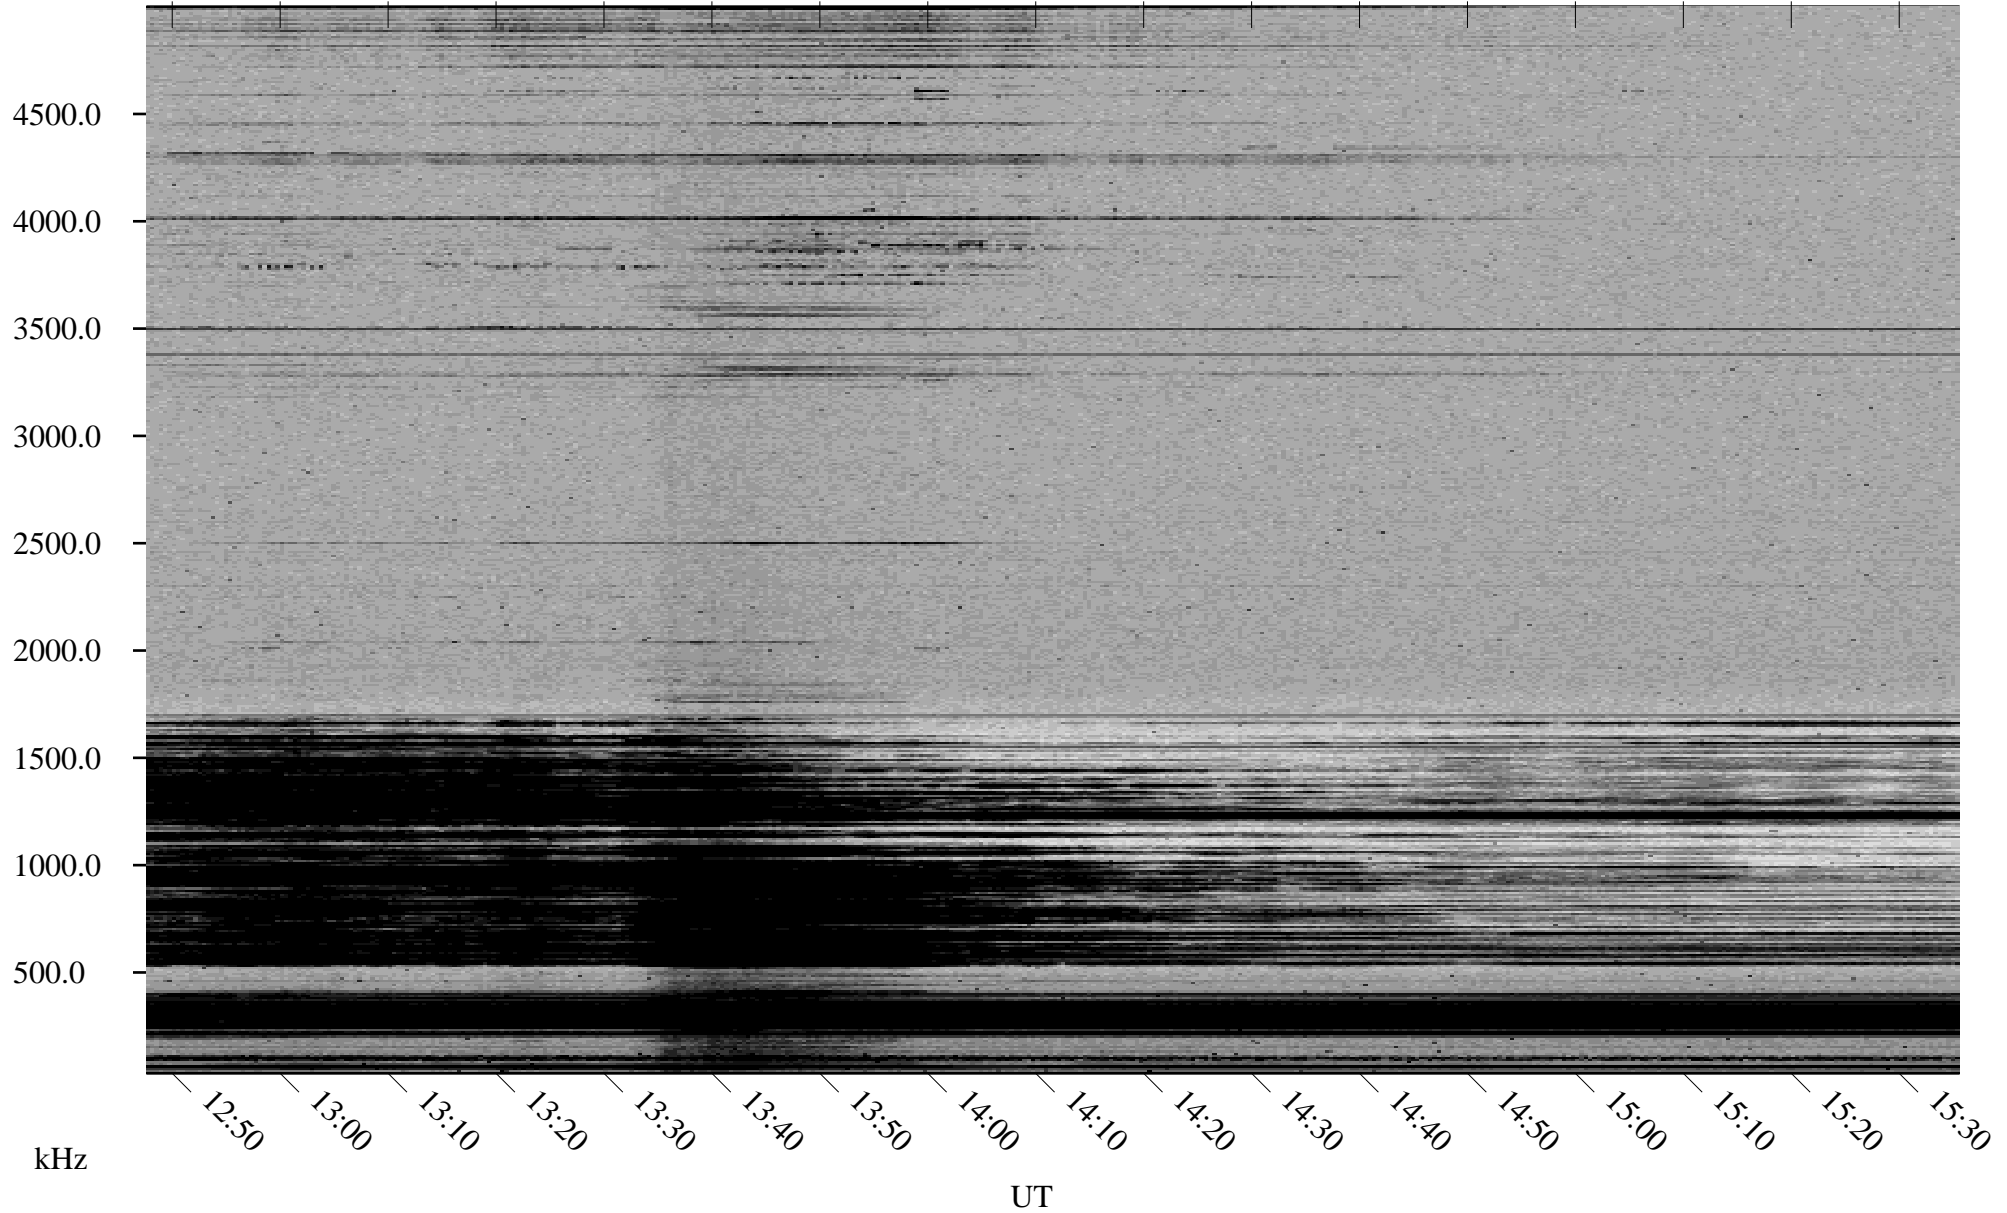

01/19/2002 Churchill, Manitoba

Linear Scale Black = 161 White = 15

ch02019l.r00m max_12

Page 1

01/19/2002 Churchill, Manitoba

Linear Scale Black = 161 White = 15

ch02019l.r00m max_12

Page 2

01/20/2002 Churchill, Manitoba

Linear Scale Black = 161 White = 15

ch02019l.r00m max_12

Page 3

01/20/2002 Churchill, Manitoba

Linear Scale Black = 161 White = 15

ch02019l.r00m max_12

Page 4

01/20/2002 Churchill, Manitoba

Linear Scale Black = 161 White = 15

ch02019l.r00m max_12

Page 5

01/20/2002 Churchill, Manitoba

Linear Scale Black = 161 White = 15

ch02019l.r00m max_12

Page 6

01/20/2002 Churchill, Manitoba

Linear Scale Black = 161 White = 15

ch02019l.r00m max_12

Page 7

01/20/2002 Churchill, Manitoba

Linear Scale Black = 161 White = 15

ch02019l.r00m max_12

Page 8