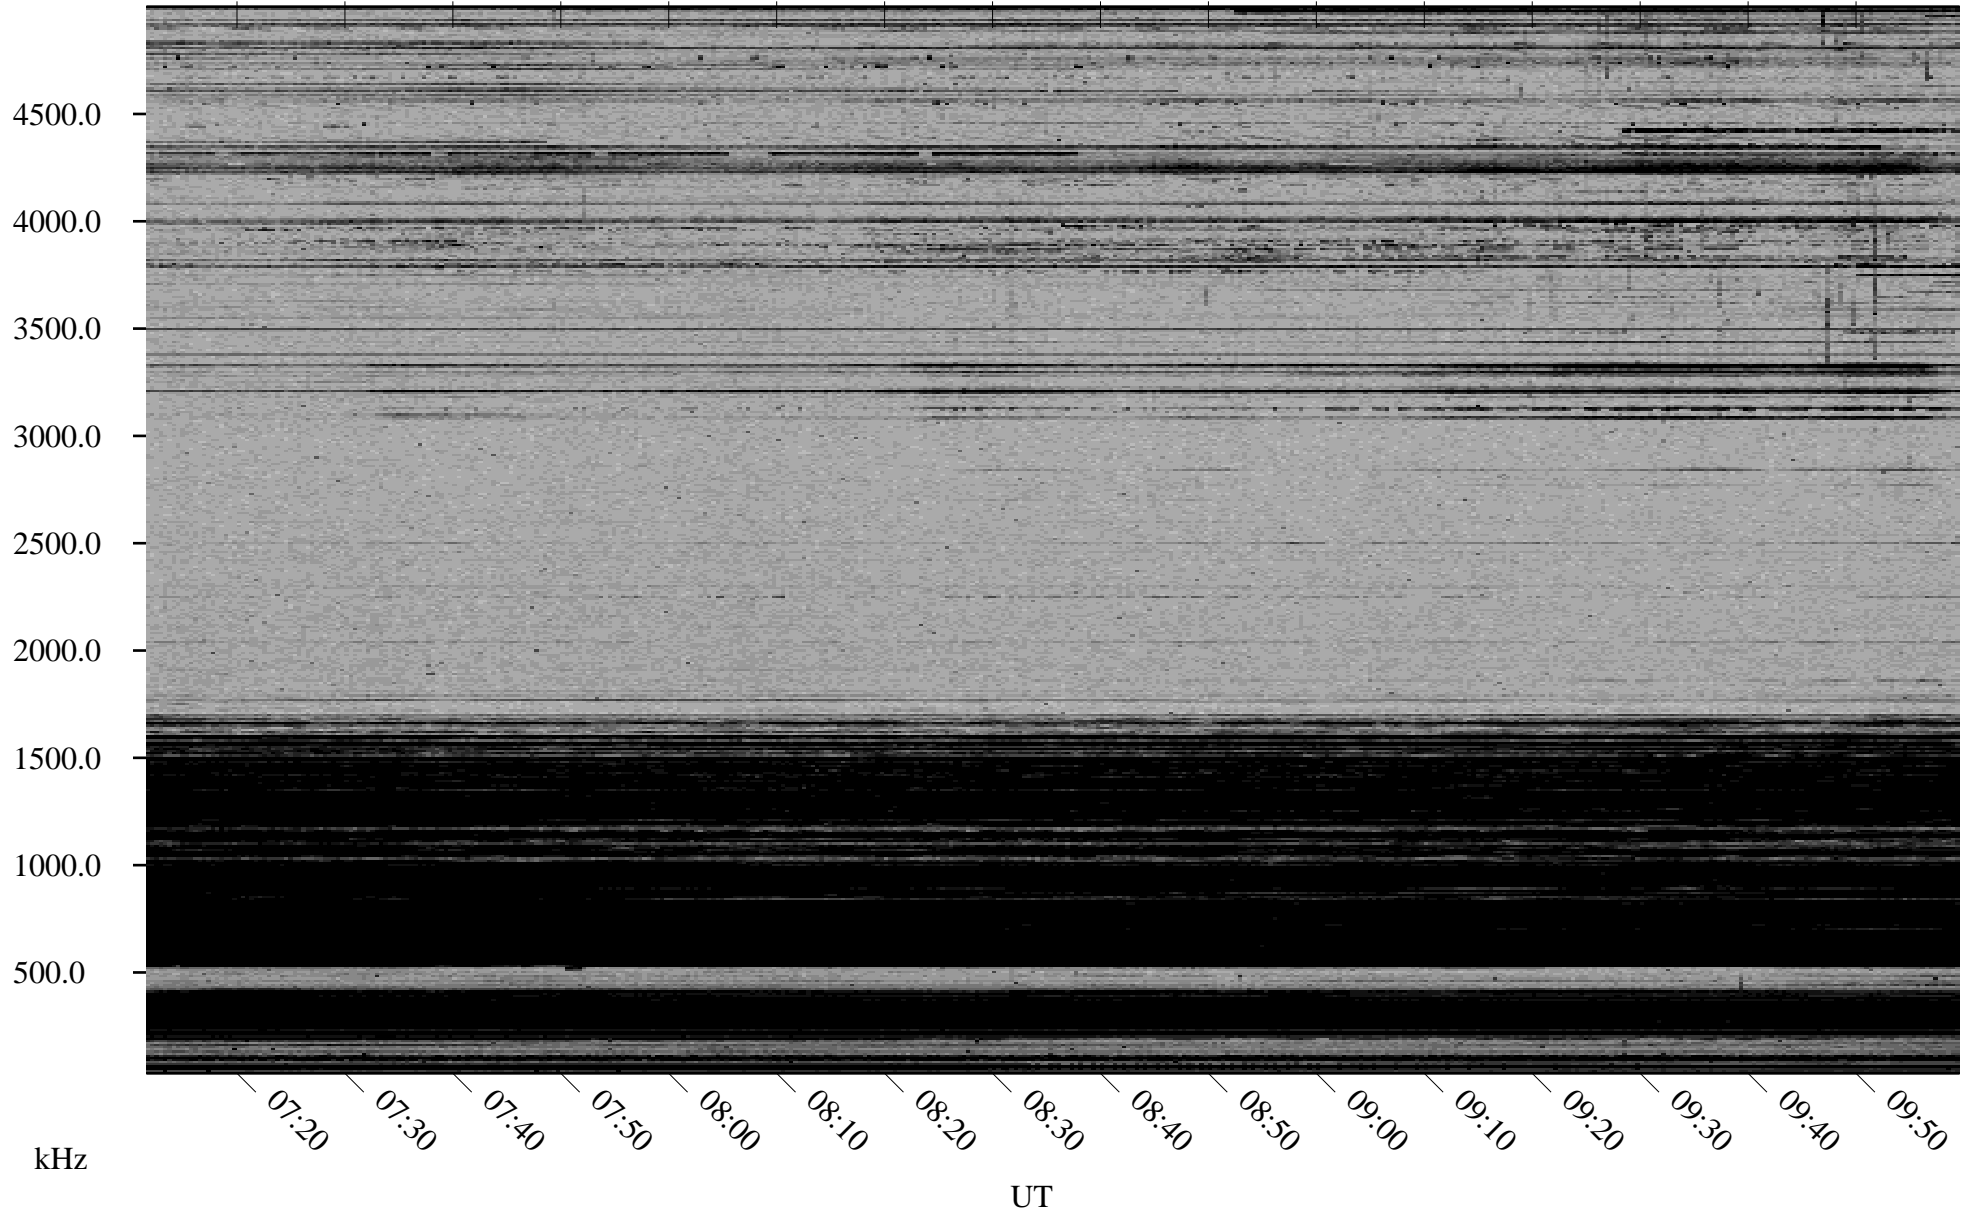

01/19/2002 Churchill, Manitoba

Linear Scale Black = 161 White = 15

ch02019l.r00m max_12

Page 1

01/19/2002 Churchill, Manitoba

Linear Scale Black = 161 White = 15

ch02019l.r00m max_12

Page 2

01/20/2002 Churchill, Manitoba

Linear Scale Black = 161 White = 15

ch02019l.r00m max_12

Page 3

01/20/2002 Churchill, Manitoba

Linear Scale Black = 161 White = 15

ch02019l.r00m max_12

Page 4

01/20/2002 Churchill, Manitoba

Linear Scale Black = 161 White = 15

ch02019l.r00m max_12

Page 5

01/20/2002 Churchill, Manitoba

Linear Scale Black = 161 White = 15

ch02019l.r00m max_12

Page 6

01/20/2002 Churchill, Manitoba

Linear Scale Black = 161 White = 15

ch02019l.r00m max_12

Page 7

01/20/2002 Churchill, Manitoba

Linear Scale Black = 161 White = 15

ch02019l.r00m max_12

Page 8