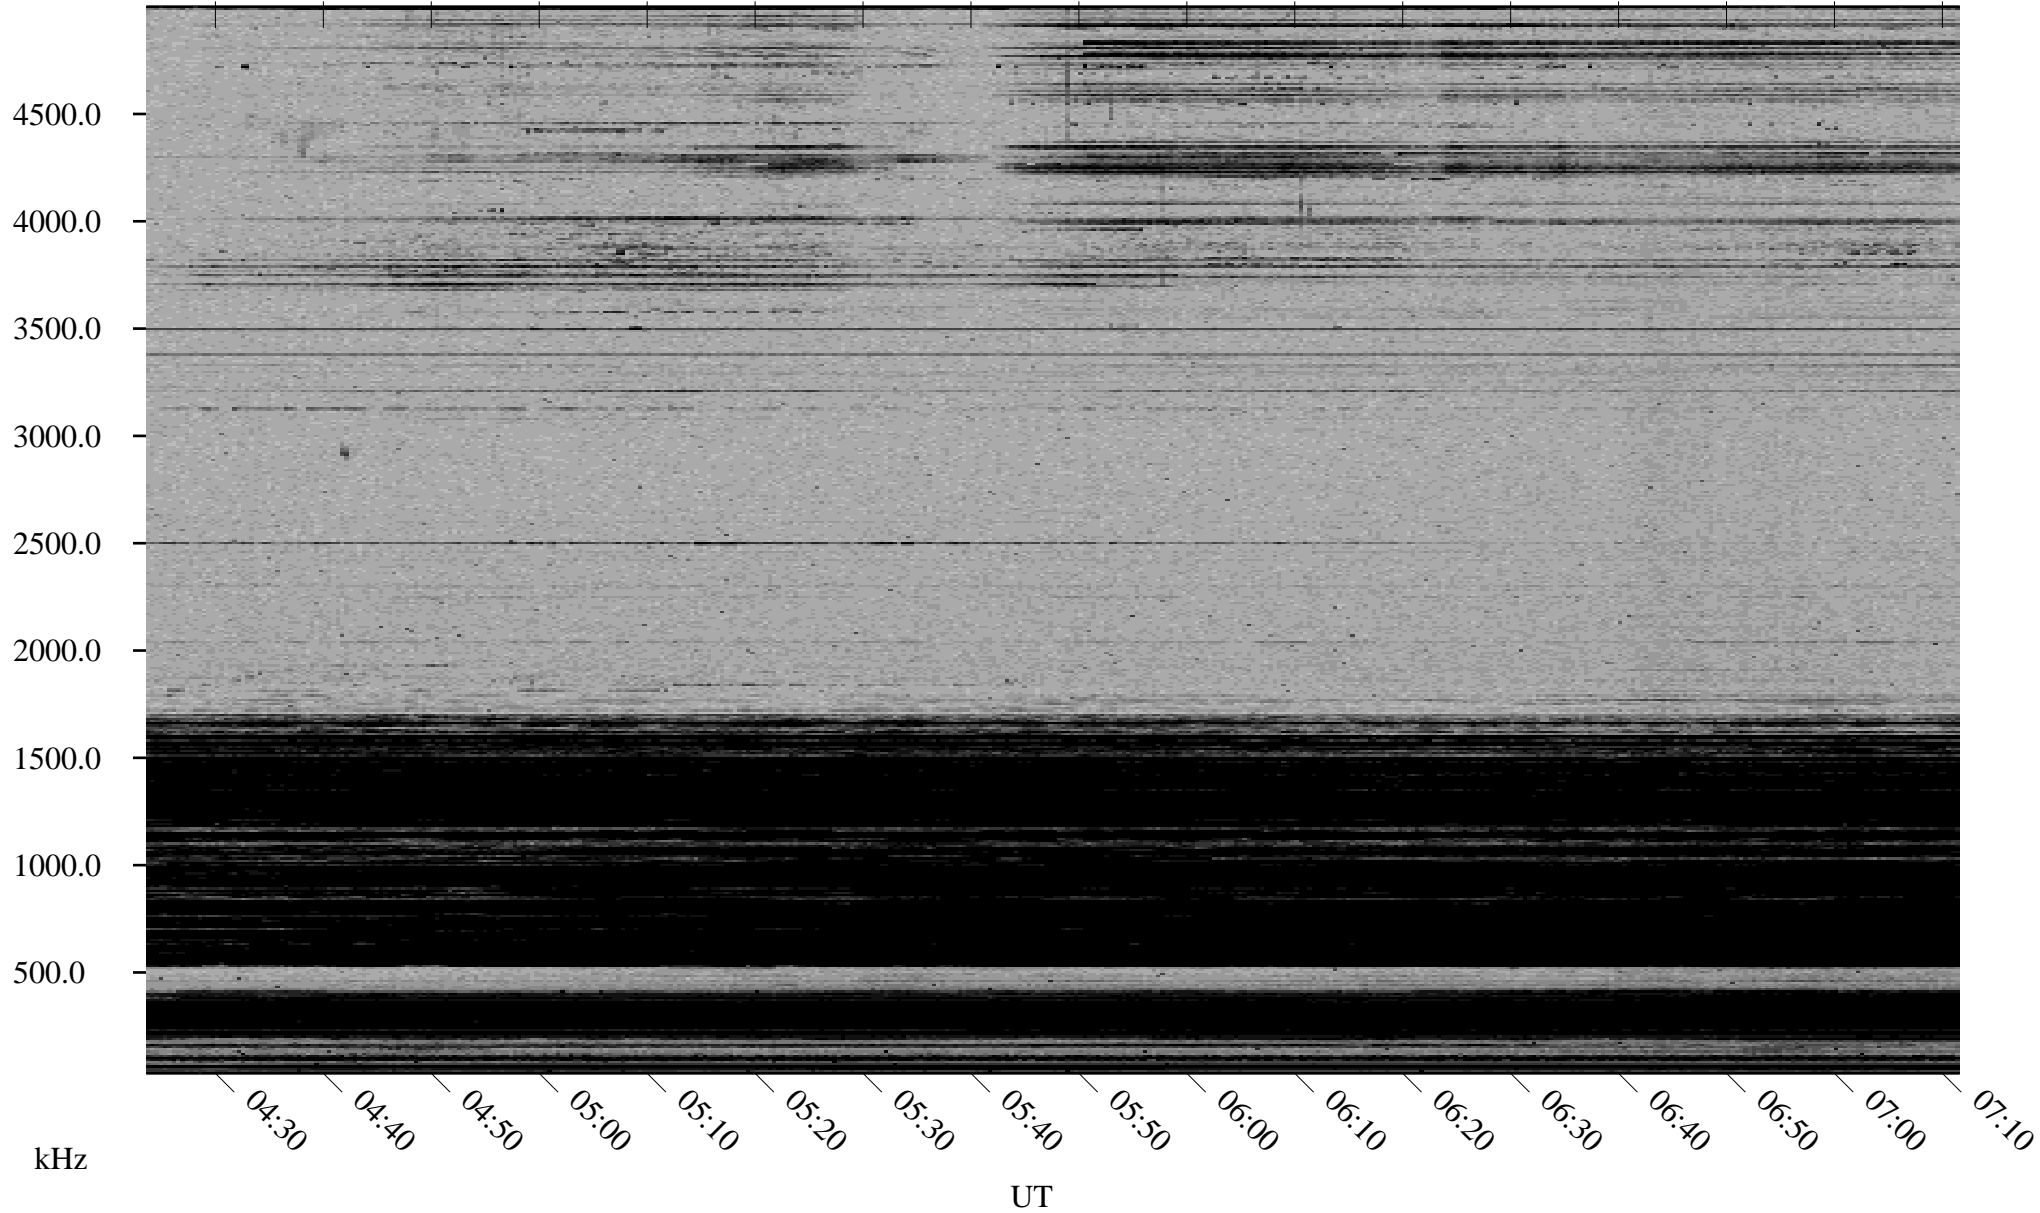

01/19/2002 Churchill, Manitoba

Linear Scale Black = 161 White = 15

ch02019l.r00m max_12

Page 1

01/19/2002 Churchill, Manitoba

Linear Scale Black = 161 White = 15

ch02019l.r00m max_12

Page 2

01/20/2002 Churchill, Manitoba

Linear Scale Black = 161 White = 15

ch02019l.r00m max_12

Page 3

01/20/2002 Churchill, Manitoba

Linear Scale Black = 161 White = 15

ch02019l.r00m max_12

Page 4

01/20/2002 Churchill, Manitoba

Linear Scale Black = 161 White = 15

ch02019l.r00m max_12

Page 5

01/20/2002 Churchill, Manitoba

Linear Scale Black = 161 White = 15

ch02019l.r00m max_12

Page 6

01/20/2002 Churchill, Manitoba

Linear Scale Black = 161 White = 15

ch02019l.r00m max_12

Page 7

01/20/2002 Churchill, Manitoba

Linear Scale Black = 161 White = 15

ch02019l.r00m max_12

Page 8