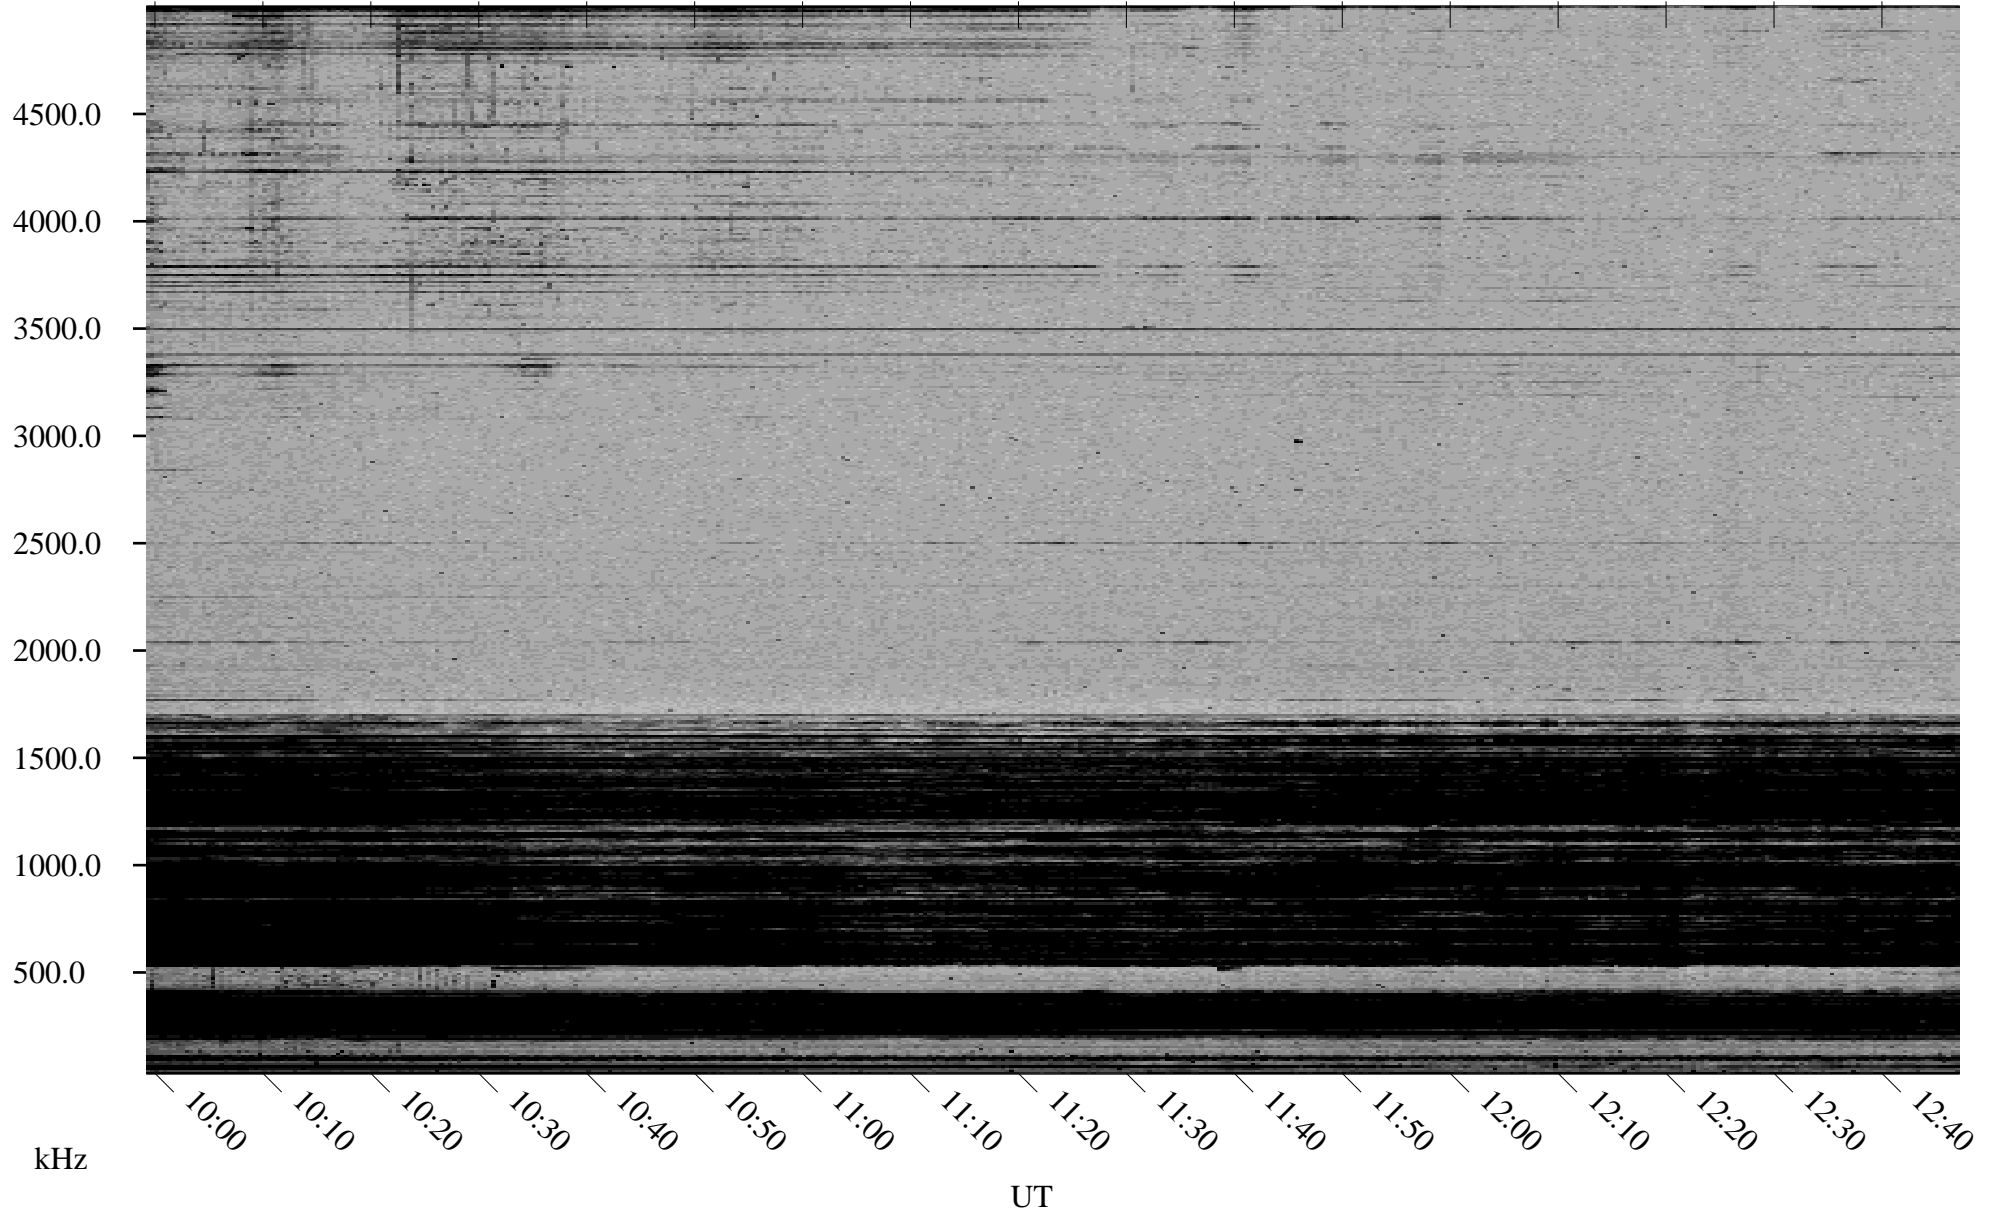

01/20/2002 Churchill, Manitoba

Linear Scale Black = 161 White = 15

ch020201.r00m max_12

Page 1

01/20/2002 Churchill, Manitoba

Linear Scale Black = 161 White = 15

ch020201.r00m max_12

Page 2

01/21/2002 Churchill, Manitoba

Linear Scale Black = 161 White = 15

ch02020l.r00m max_12

Page 3

01/21/2002 Churchill, Manitoba

Linear Scale Black = 161 White = 15

ch020201.r00m max_12

Page 4

01/21/2002 Churchill, Manitoba

Linear Scale Black = 161 White = 15

ch020201.r00m max_12

01/21/2002 Churchill, Manitoba

Linear Scale Black = 161 White = 15

ch02020l.r00m max_12

Page 6

01/21/2002 Churchill, Manitoba

Linear Scale Black = 161 White = 15

ch02020l.r00m max_12

Page 7

01/21/2002 Churchill, Manitoba

Linear Scale Black = 161 White = 15

ch02020l.r00m max_12

Page 8