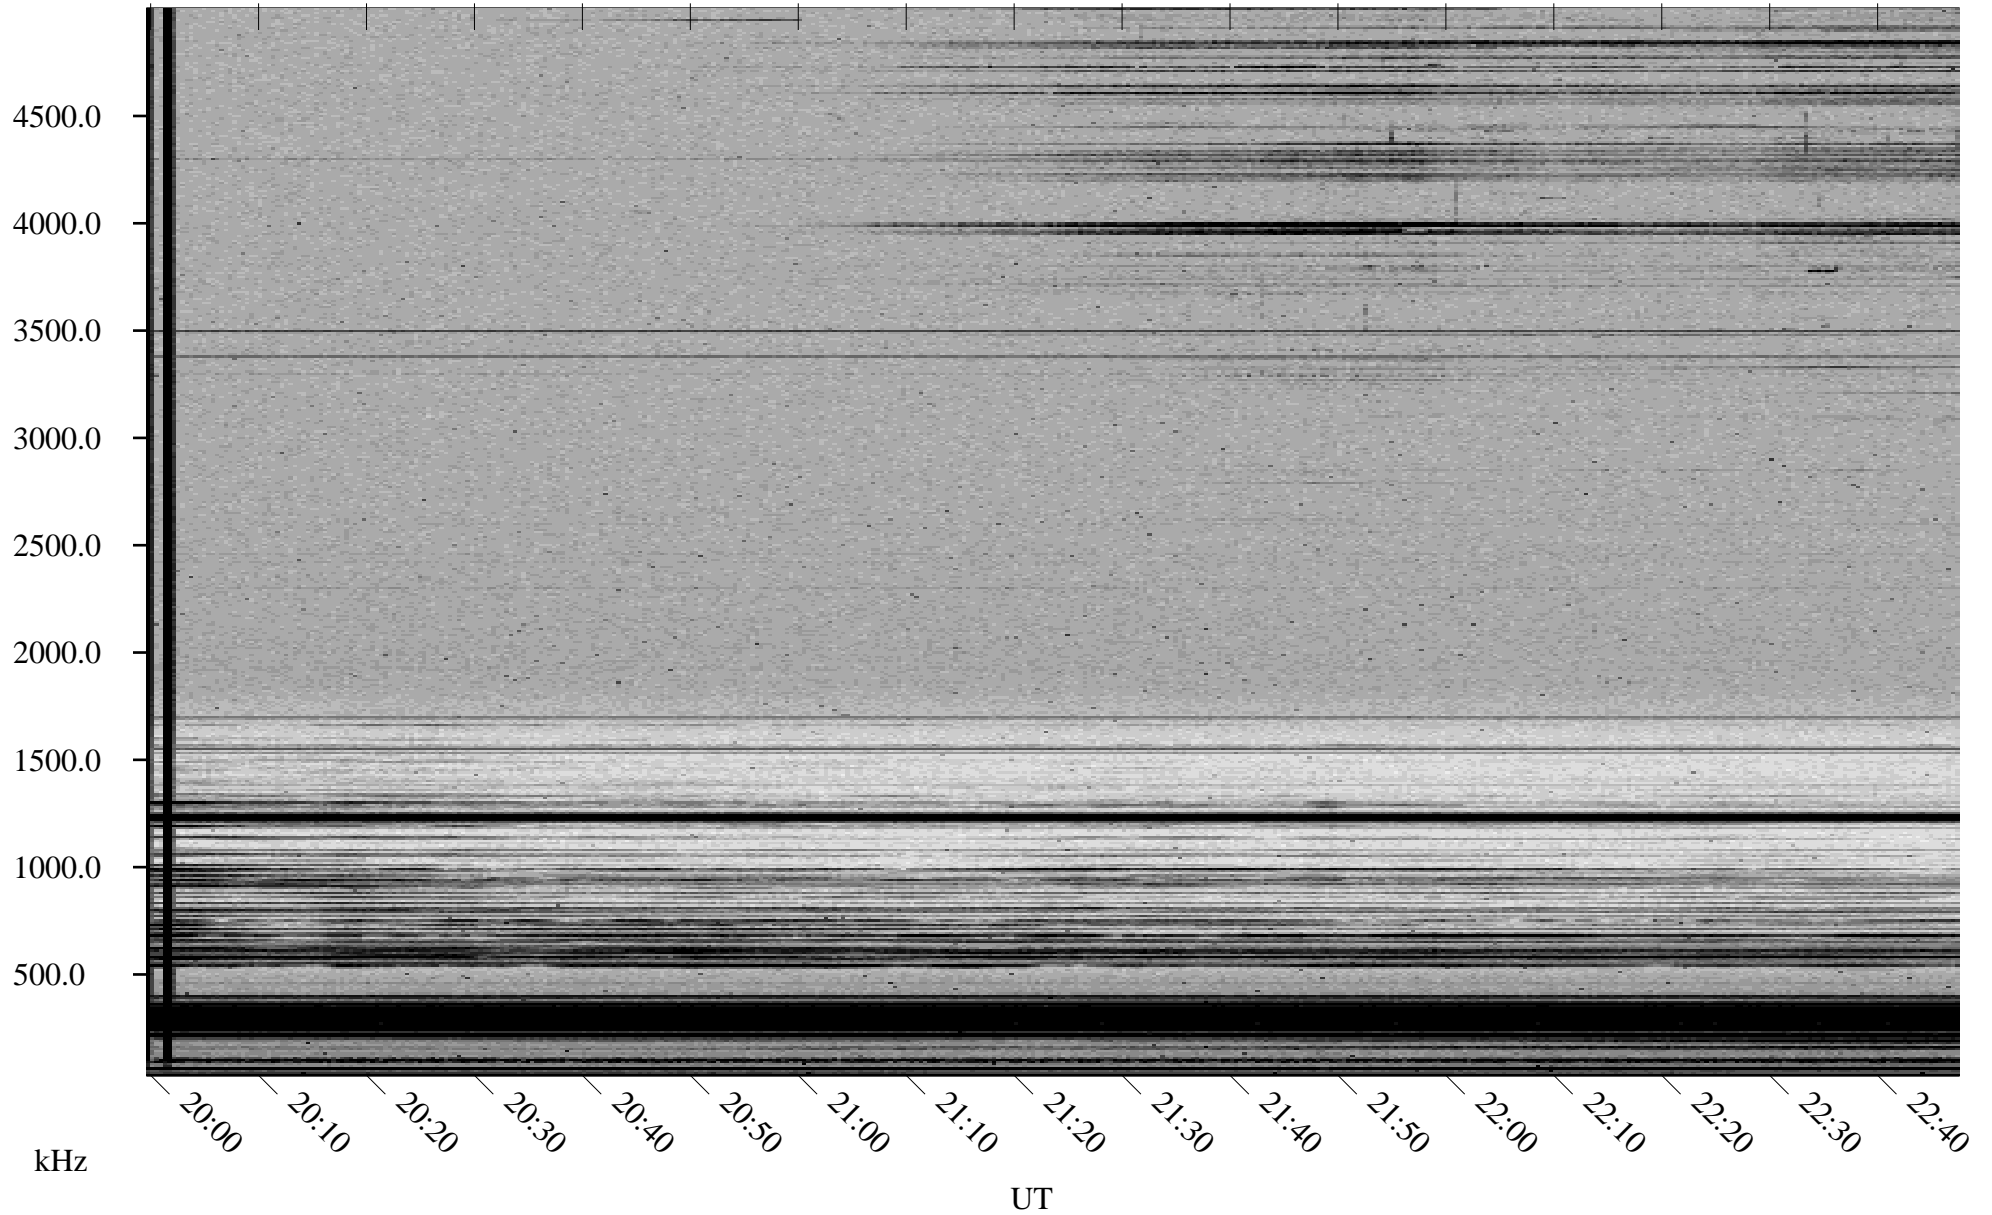

01/20/2002 Churchill, Manitoba

Linear Scale Black = 161 White = 15

ch020201.r00m max_12

Page 1

01/20/2002 Churchill, Manitoba

Linear Scale Black = 161 White = 15

ch020201.r00m max_12

Page 2

01/21/2002 Churchill, Manitoba

Linear Scale Black = 161 White = 15

ch02020l.r00m max_12

Page 3

01/21/2002 Churchill, Manitoba

Linear Scale Black = 161 White = 15

ch020201.r00m max_12

Page 4

01/21/2002 Churchill, Manitoba

Linear Scale Black = 161 White = 15

ch020201.r00m max_12

01/21/2002 Churchill, Manitoba

Linear Scale Black = 161 White = 15

ch02020l.r00m max_12

Page 6

01/21/2002 Churchill, Manitoba

Linear Scale Black = 161 White = 15

ch02020l.r00m max_12

Page 7

01/21/2002 Churchill, Manitoba

Linear Scale Black = 161 White = 15

ch02020l.r00m max_12

Page 8