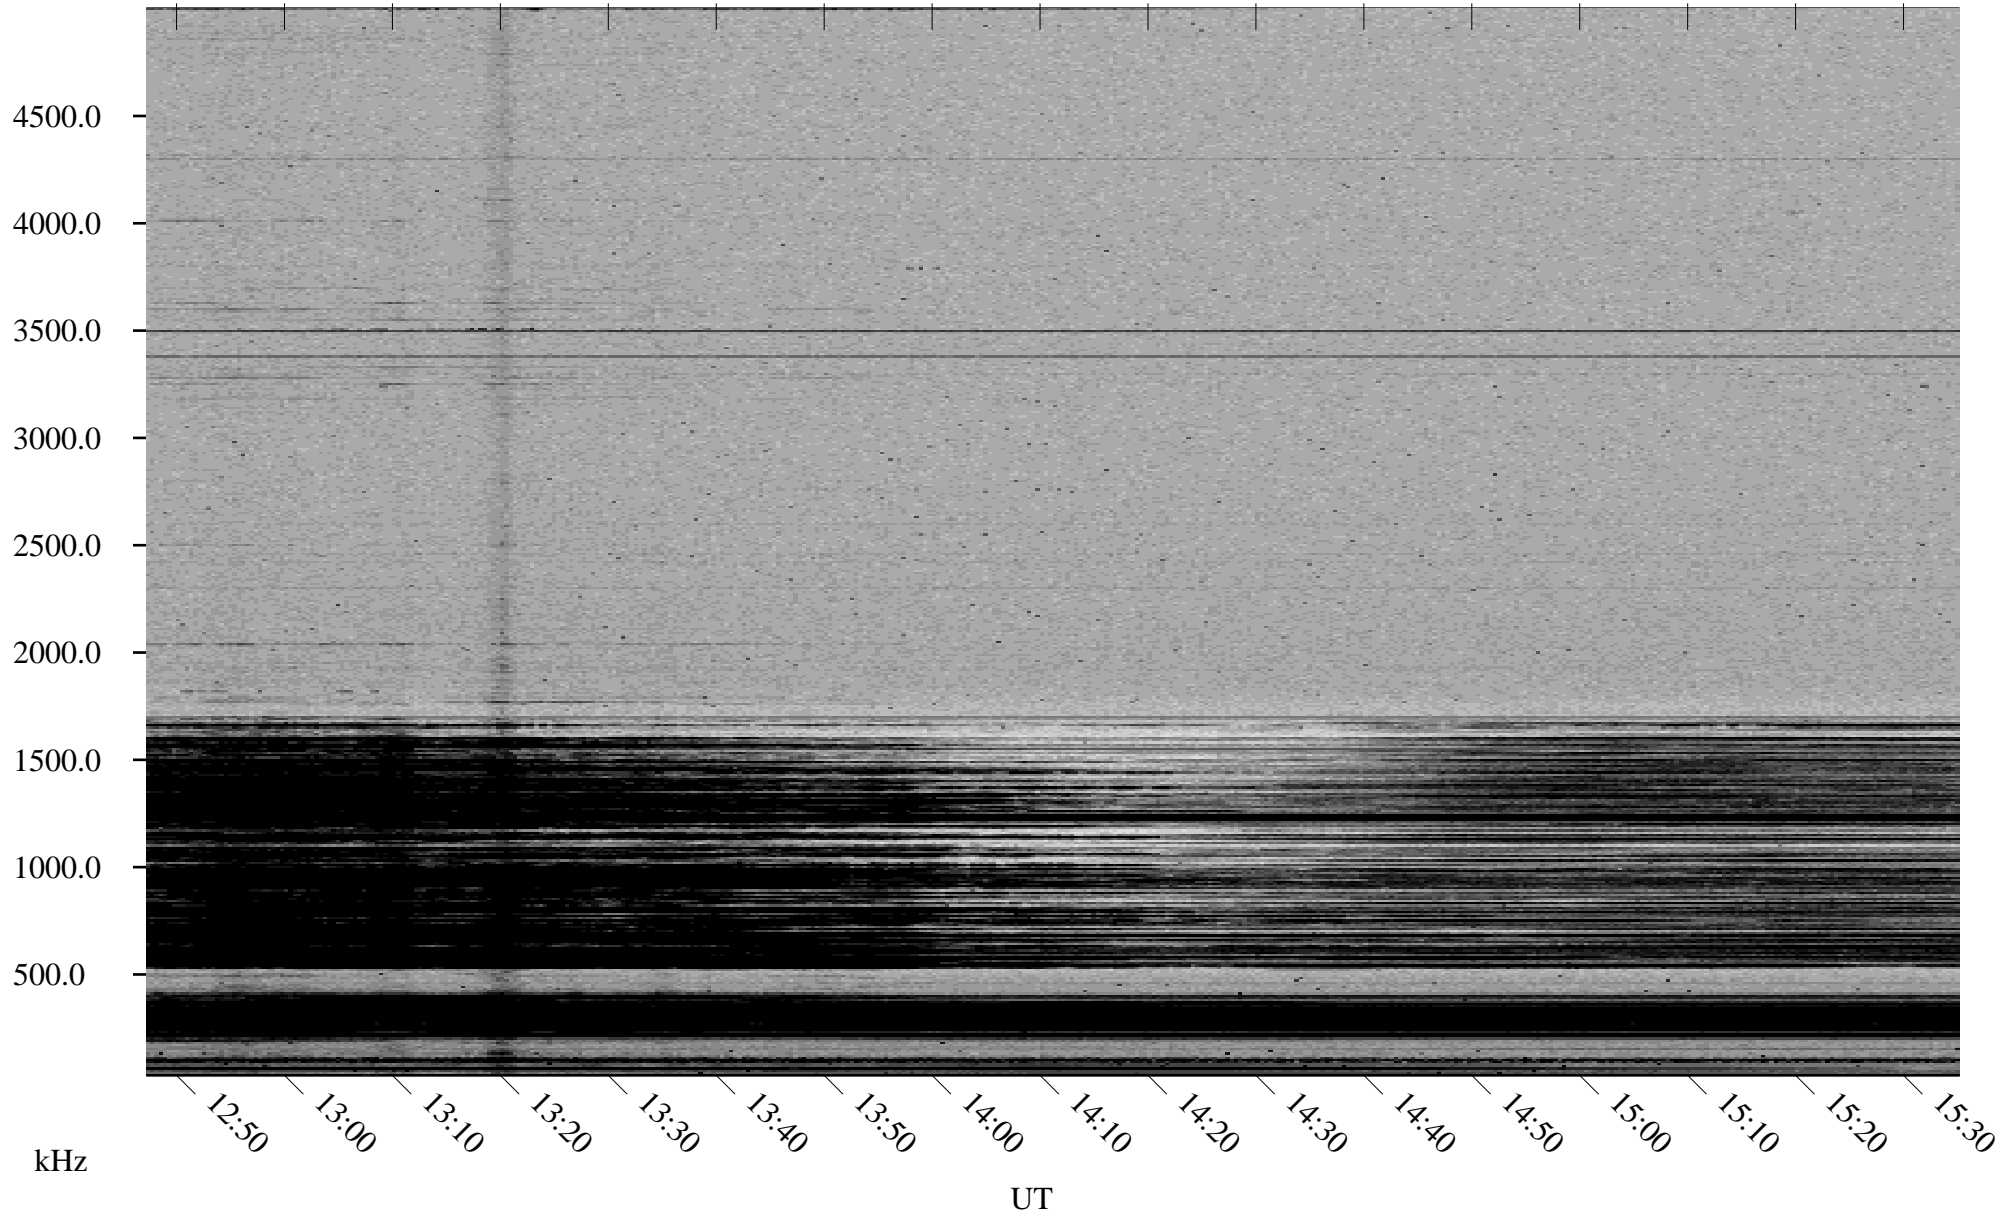

01/20/2002 Churchill, Manitoba

Linear Scale Black = 161 White = 15

ch020201.r00m max_12

Page 1

01/20/2002 Churchill, Manitoba

Linear Scale Black = 161 White = 15

ch020201.r00m max_12

Page 2

01/21/2002 Churchill, Manitoba

Linear Scale Black = 161 White = 15

ch02020l.r00m max_12

Page 3

01/21/2002 Churchill, Manitoba

Linear Scale Black = 161 White = 15

ch020201.r00m max_12

Page 4

01/21/2002 Churchill, Manitoba

Linear Scale Black = 161 White = 15

ch020201.r00m max_12

01/21/2002 Churchill, Manitoba

Linear Scale Black = 161 White = 15

ch02020l.r00m max_12

Page 6

01/21/2002 Churchill, Manitoba

Linear Scale Black = 161 White = 15

ch02020l.r00m max_12

Page 7

01/21/2002 Churchill, Manitoba

Linear Scale Black = 161 White = 15

ch02020l.r00m max_12

Page 8