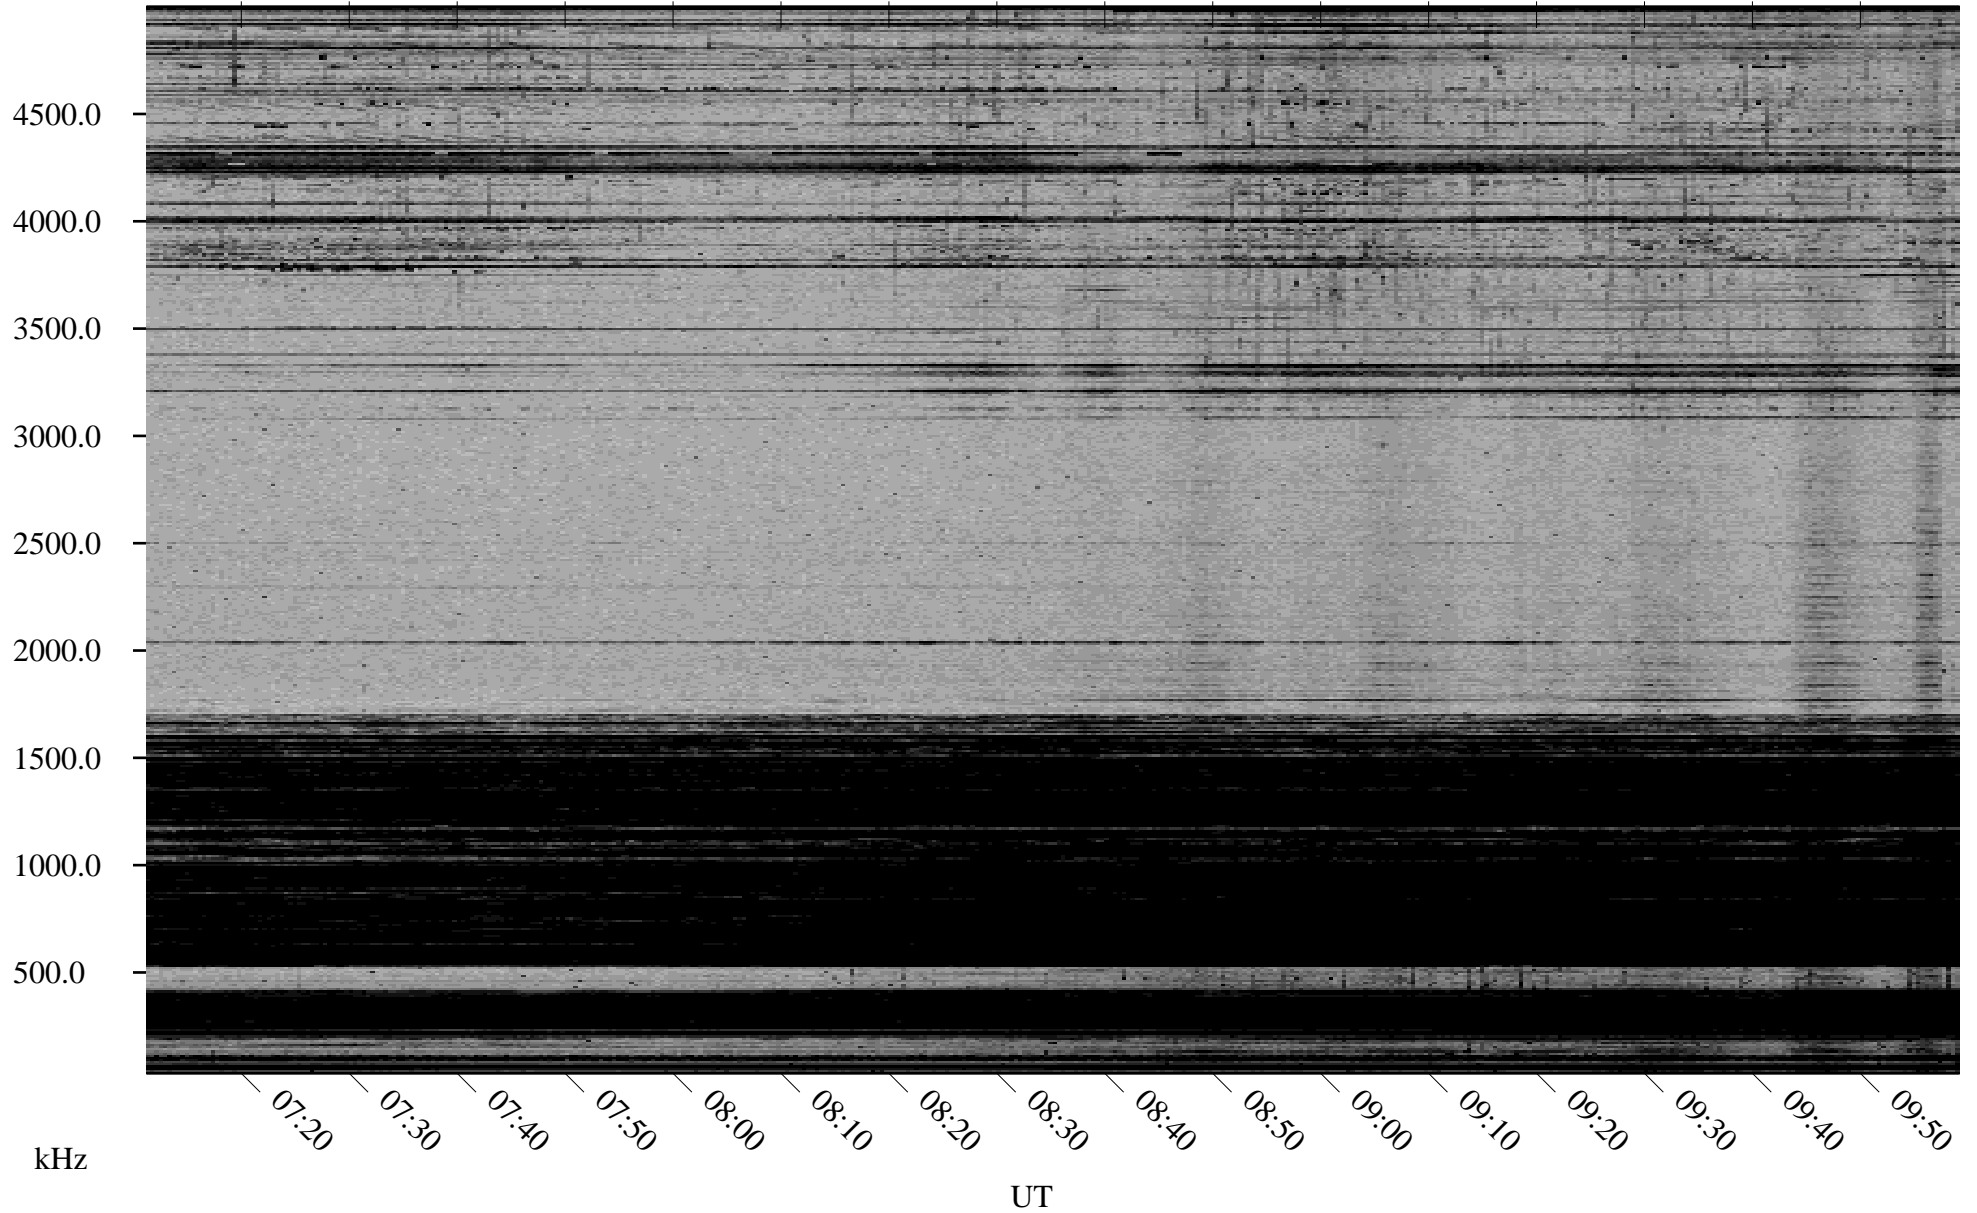

01/20/2002 Churchill, Manitoba

Linear Scale Black = 161 White = 15

ch020201.r00m max_12

Page 1

01/20/2002 Churchill, Manitoba

Linear Scale Black = 161 White = 15

ch020201.r00m max_12

Page 2

01/21/2002 Churchill, Manitoba

Linear Scale Black = 161 White = 15

ch02020l.r00m max_12

Page 3

01/21/2002 Churchill, Manitoba

Linear Scale Black = 161 White = 15

ch020201.r00m max_12

Page 4

01/21/2002 Churchill, Manitoba

Linear Scale Black = 161 White = 15

ch020201.r00m max_12

01/21/2002 Churchill, Manitoba

Linear Scale Black = 161 White = 15

ch02020l.r00m max_12

Page 6

01/21/2002 Churchill, Manitoba

Linear Scale Black = 161 White = 15

ch02020l.r00m max_12

Page 7

01/21/2002 Churchill, Manitoba

Linear Scale Black = 161 White = 15

ch02020l.r00m max_12

Page 8