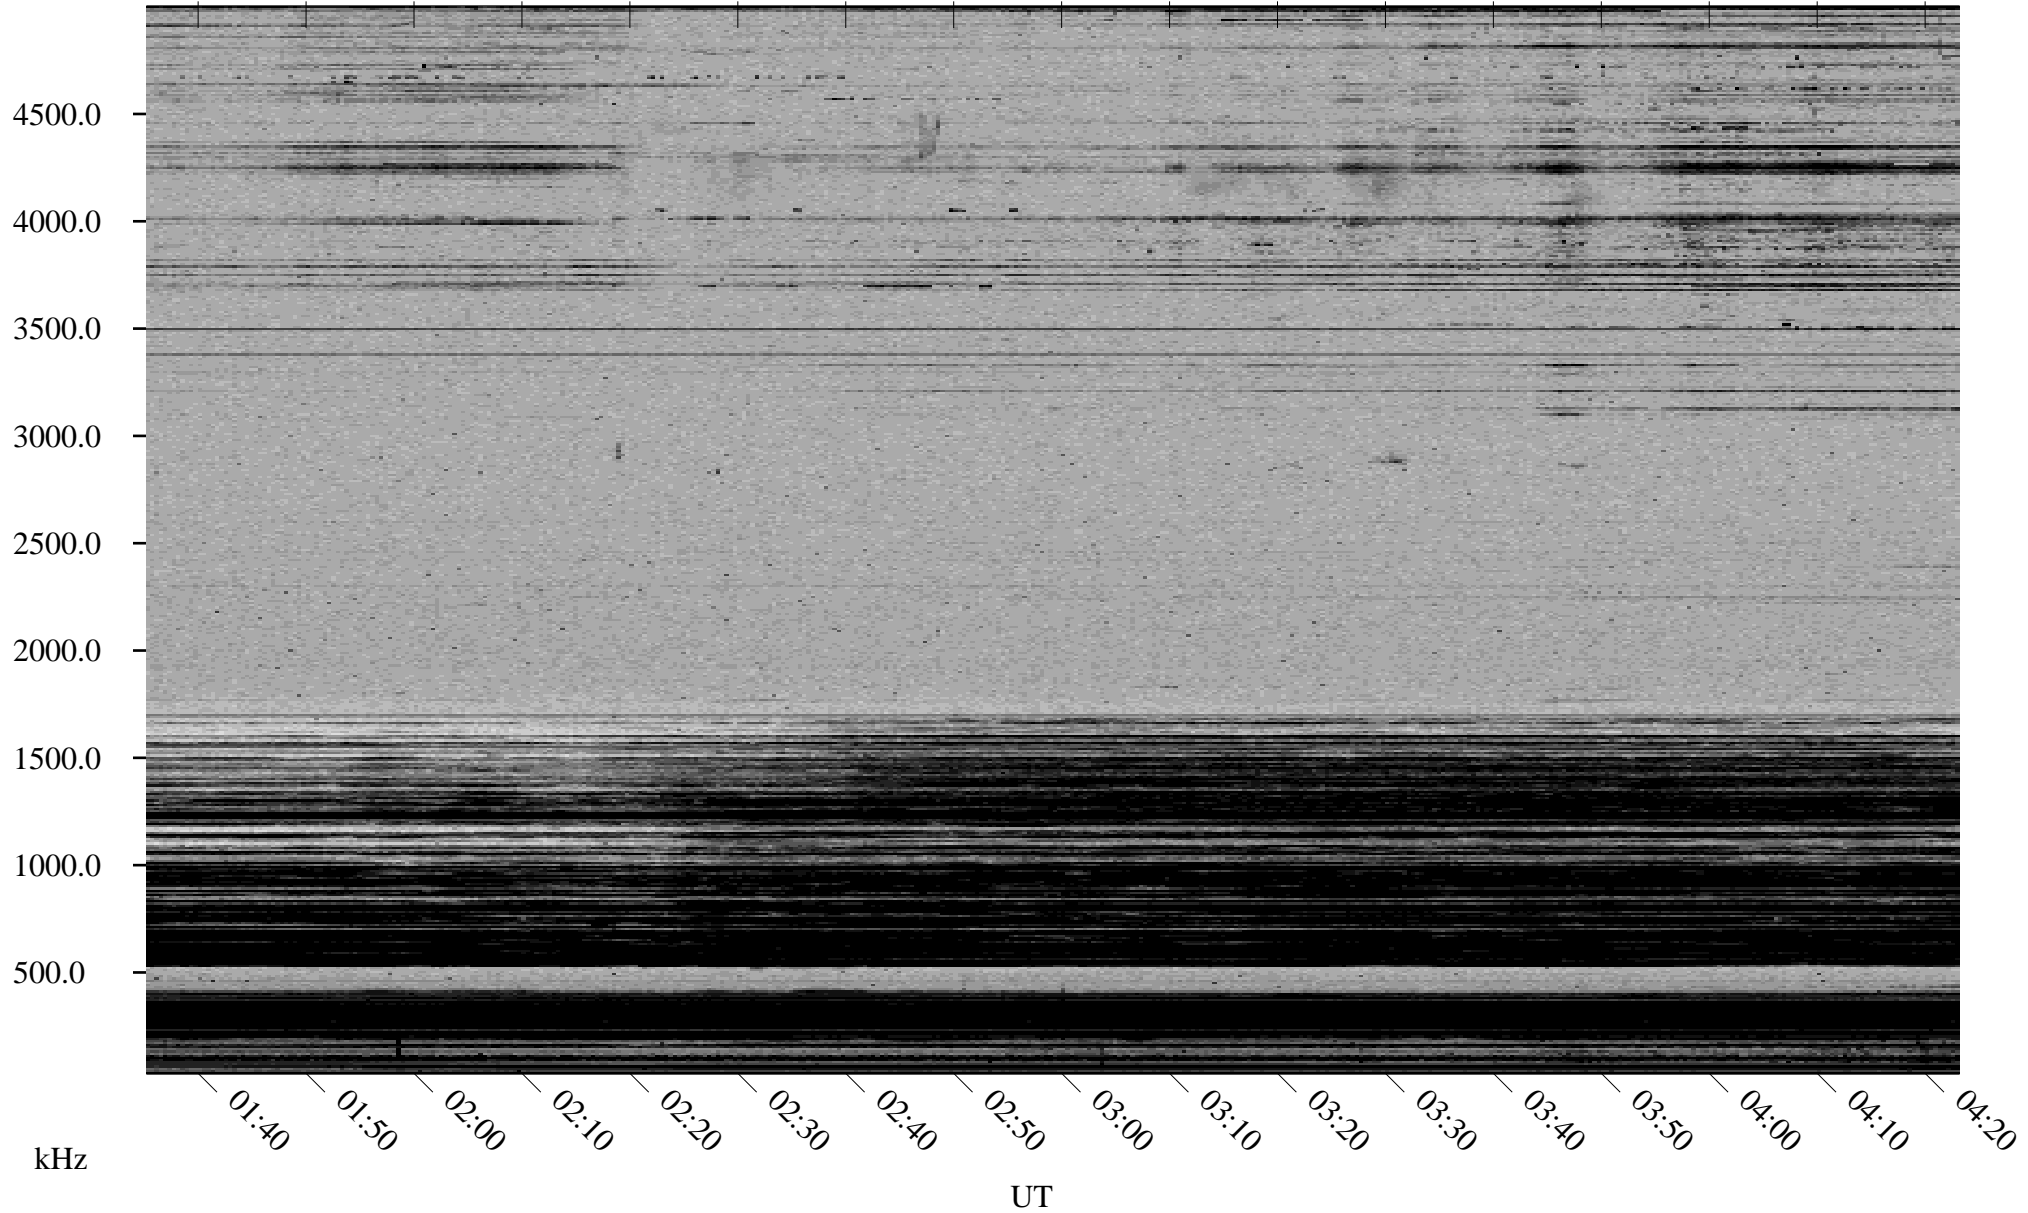

01/20/2002 Churchill, Manitoba

Linear Scale Black = 161 White = 15

ch020201.r00m max_12

Page 1

01/20/2002 Churchill, Manitoba

Linear Scale Black = 161 White = 15

ch020201.r00m max_12

Page 2

01/21/2002 Churchill, Manitoba

Linear Scale Black = 161 White = 15

ch02020l.r00m max_12

Page 3

01/21/2002 Churchill, Manitoba

Linear Scale Black = 161 White = 15

ch020201.r00m max_12

Page 4

01/21/2002 Churchill, Manitoba

Linear Scale Black = 161 White = 15

ch020201.r00m max_12

01/21/2002 Churchill, Manitoba

Linear Scale Black = 161 White = 15

ch02020l.r00m max_12

Page 6

01/21/2002 Churchill, Manitoba

Linear Scale Black = 161 White = 15

ch02020l.r00m max_12

Page 7

01/21/2002 Churchill, Manitoba

Linear Scale Black = 161 White = 15

ch02020l.r00m max_12

Page 8