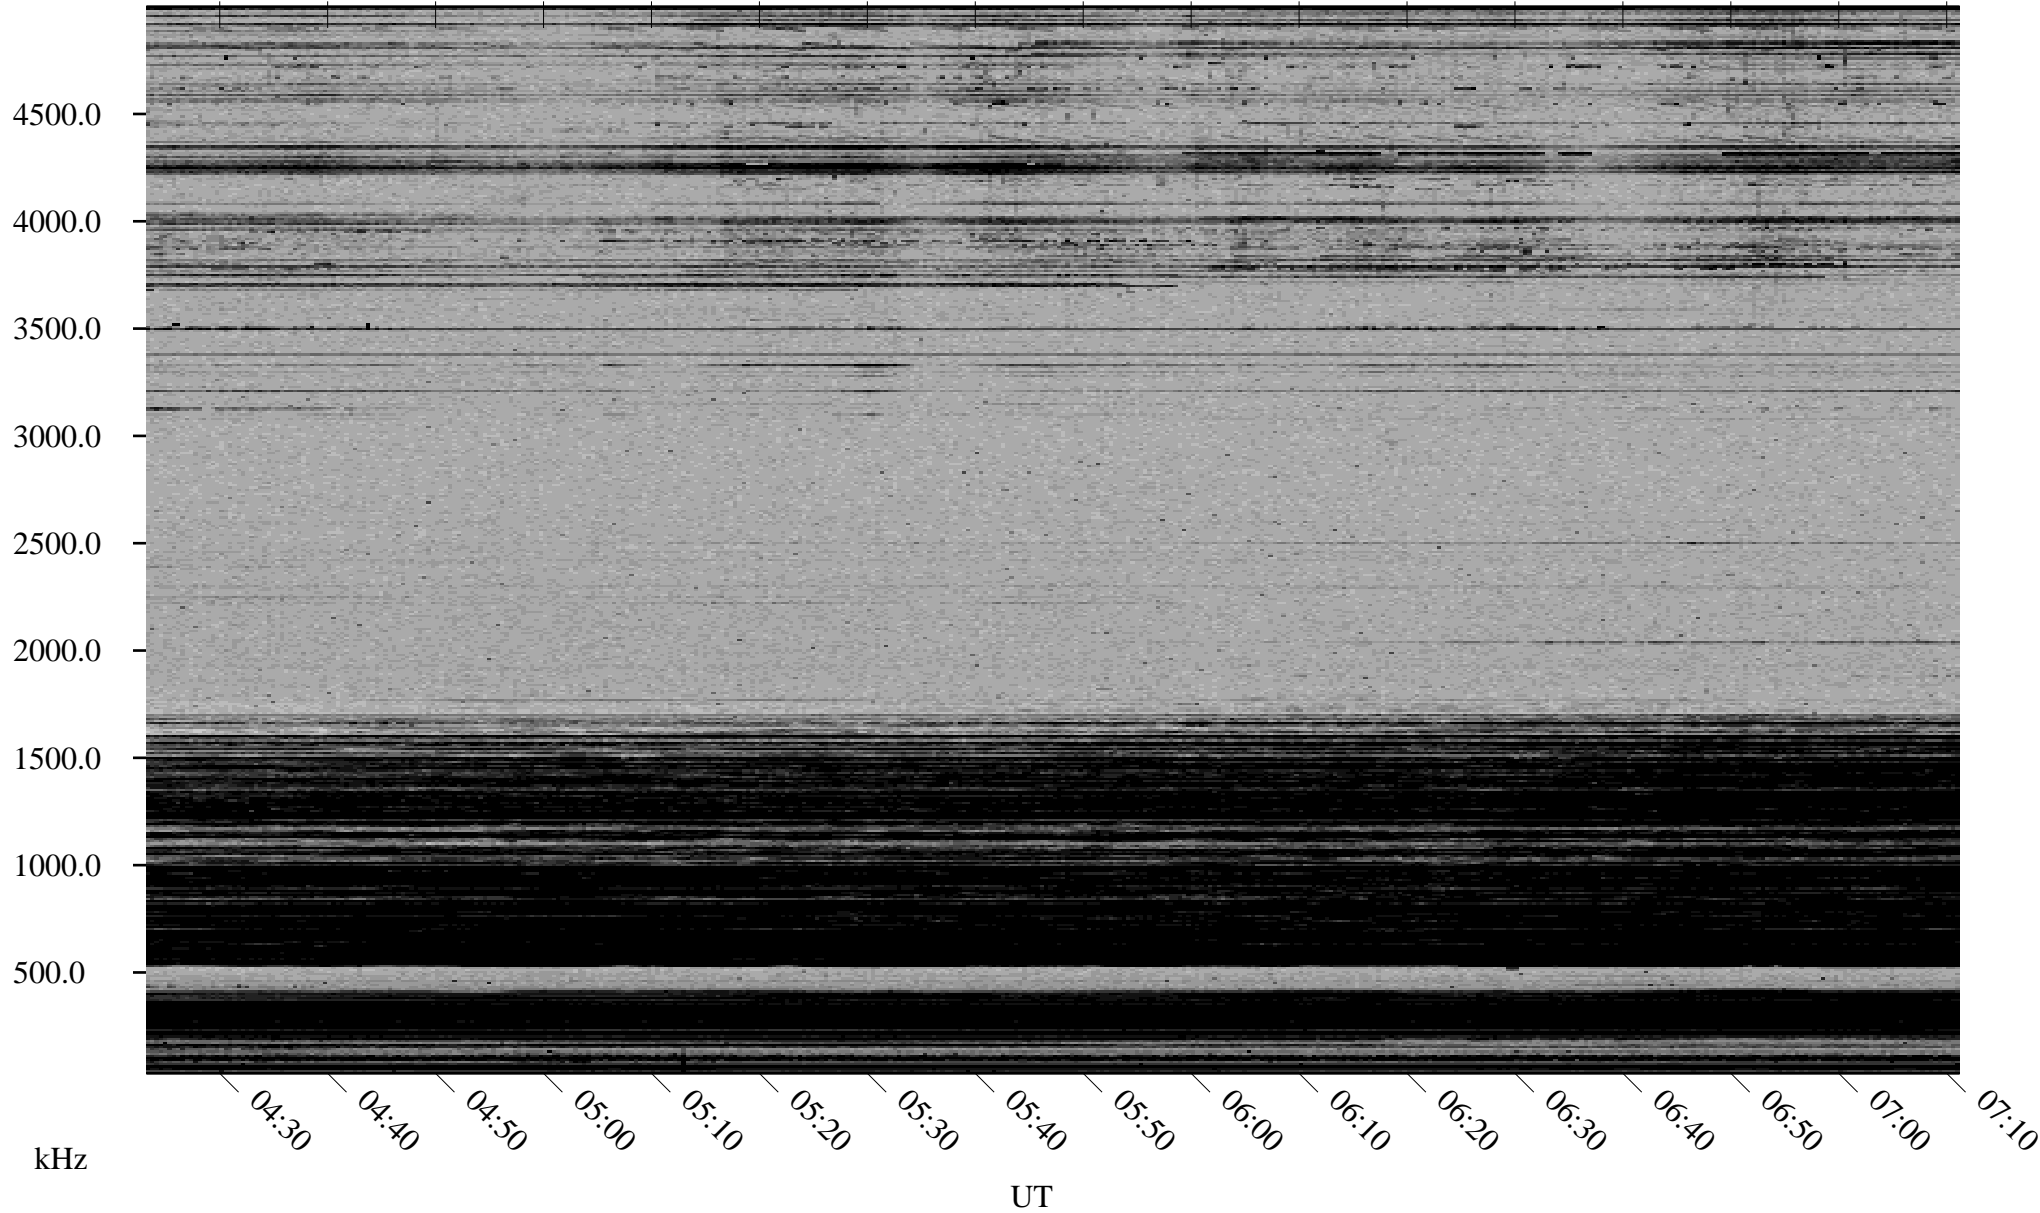

01/20/2002 Churchill, Manitoba

Linear Scale Black = 161 White = 15

ch020201.r00m max_12

Page 1

01/20/2002 Churchill, Manitoba

Linear Scale Black = 161 White = 15

ch020201.r00m max_12

Page 2

01/21/2002 Churchill, Manitoba

Linear Scale Black = 161 White = 15

ch02020l.r00m max_12

Page 3

01/21/2002 Churchill, Manitoba

Linear Scale Black = 161 White = 15

ch020201.r00m max_12

Page 4

01/21/2002 Churchill, Manitoba

Linear Scale Black = 161 White = 15

ch020201.r00m max_12

01/21/2002 Churchill, Manitoba

Linear Scale Black = 161 White = 15

ch02020l.r00m max_12

Page 6

01/21/2002 Churchill, Manitoba

Linear Scale Black = 161 White = 15

ch02020l.r00m max_12

Page 7

01/21/2002 Churchill, Manitoba

Linear Scale Black = 161 White = 15

ch02020l.r00m max_12

Page 8