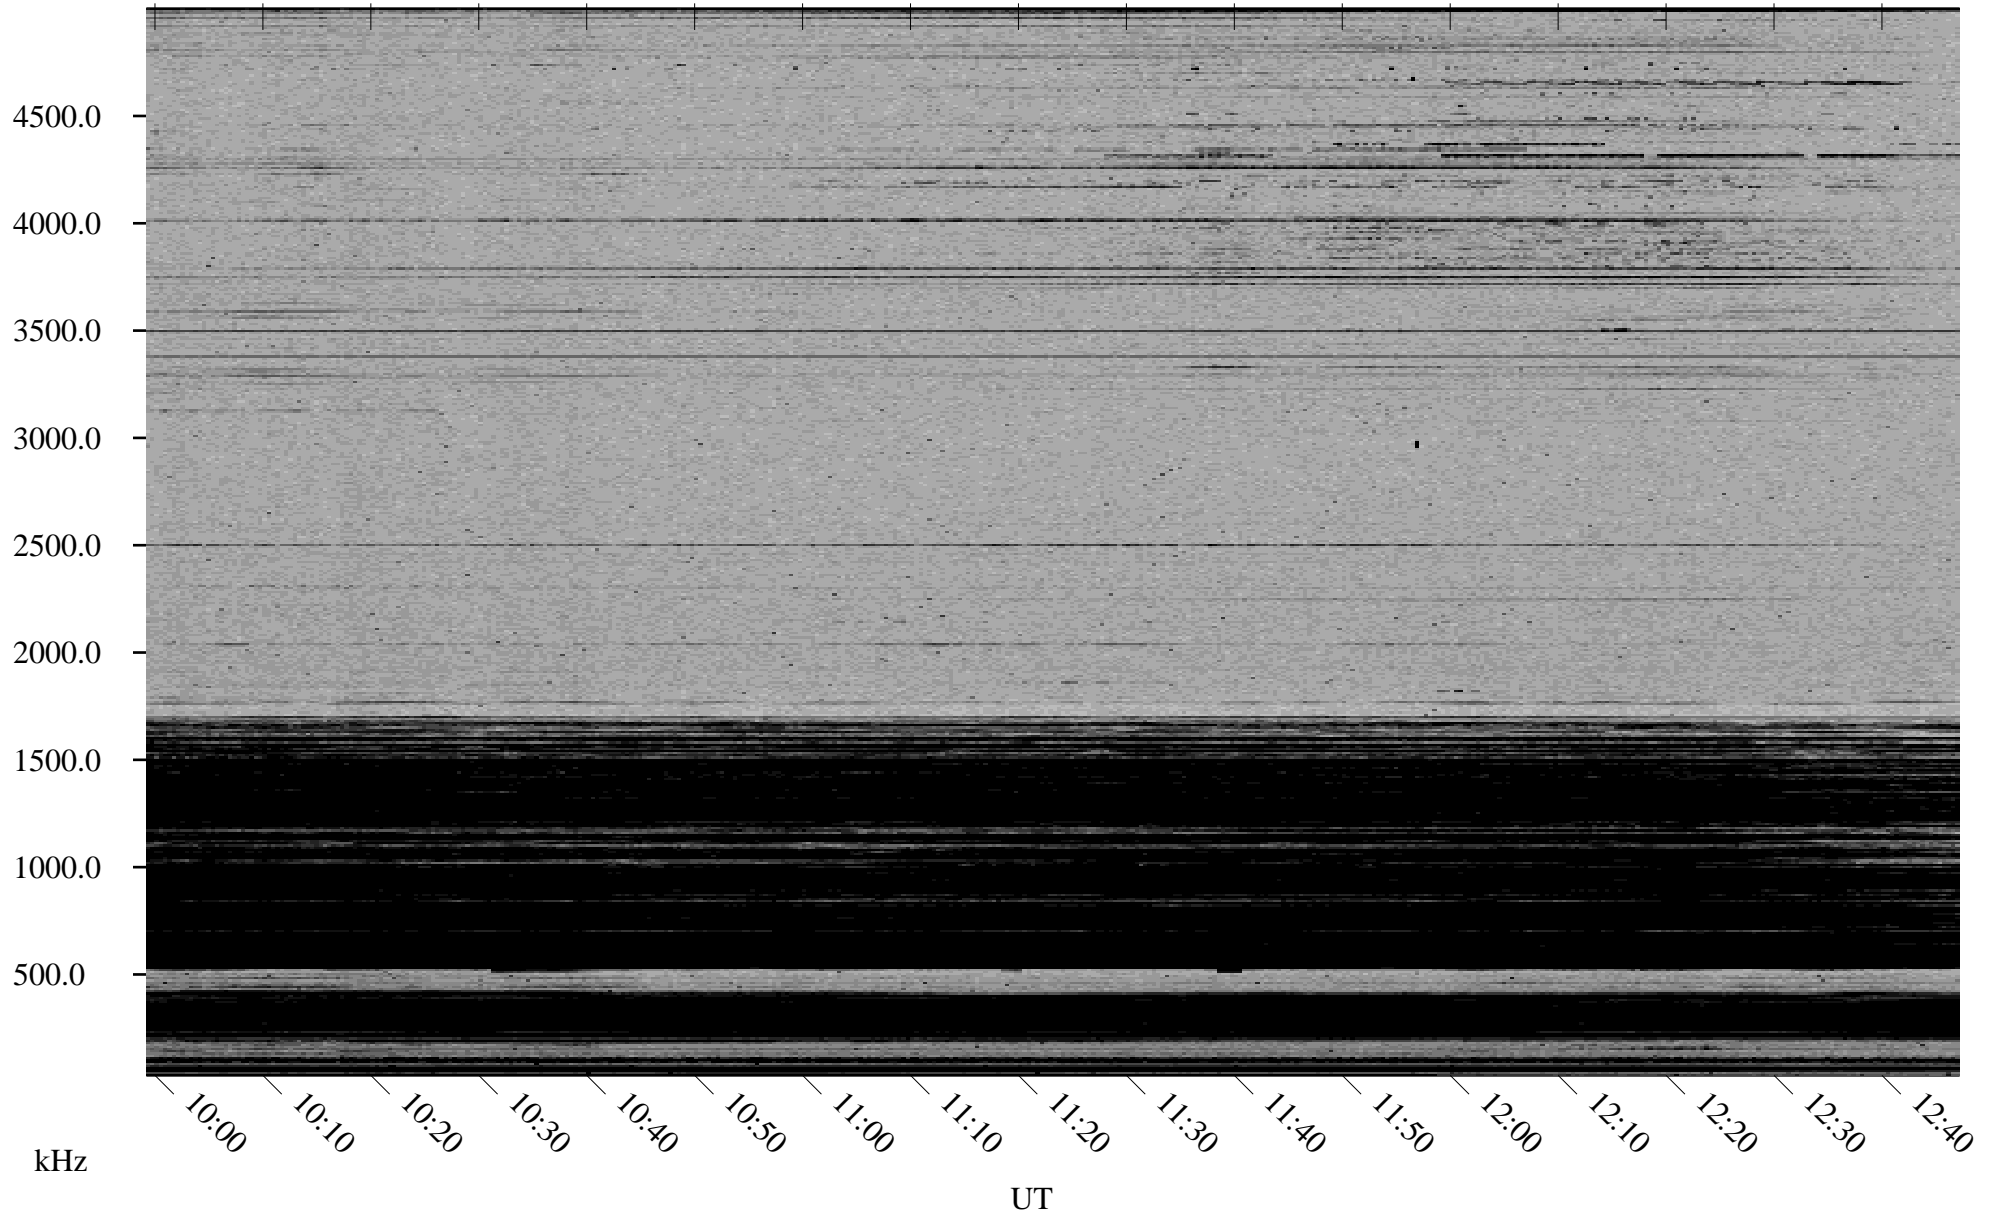

01/21/2002 Churchill, Manitoba

Linear Scale Black = 161 White = 15

ch020211.r00m max_12

Page 1

01/21/2002 Churchill, Manitoba

Linear Scale Black = 161 White = 15

ch020211.r00m max_12

Page 2

01/22/2002 Churchill, Manitoba

Linear Scale Black = 161 White = 15

ch020211.r00m max_12

Page 3

01/22/2002 Churchill, Manitoba

Linear Scale Black = 161 White = 15

ch020211.r00m max_12

Page 4

01/22/2002 Churchill, Manitoba

Linear Scale Black = 161 White = 15

ch020211.r00m max_12

Page 5

01/22/2002 Churchill, Manitoba

Linear Scale Black = 161 White = 15

ch020211.r00m max_12

Page 6

01/22/2002 Churchill, Manitoba

Linear Scale Black = 161 White = 15

ch020211.r00m max_12

Page 7

01/22/2002 Churchill, Manitoba

Linear Scale Black = 161 White = 15

ch020211.r00m max_12