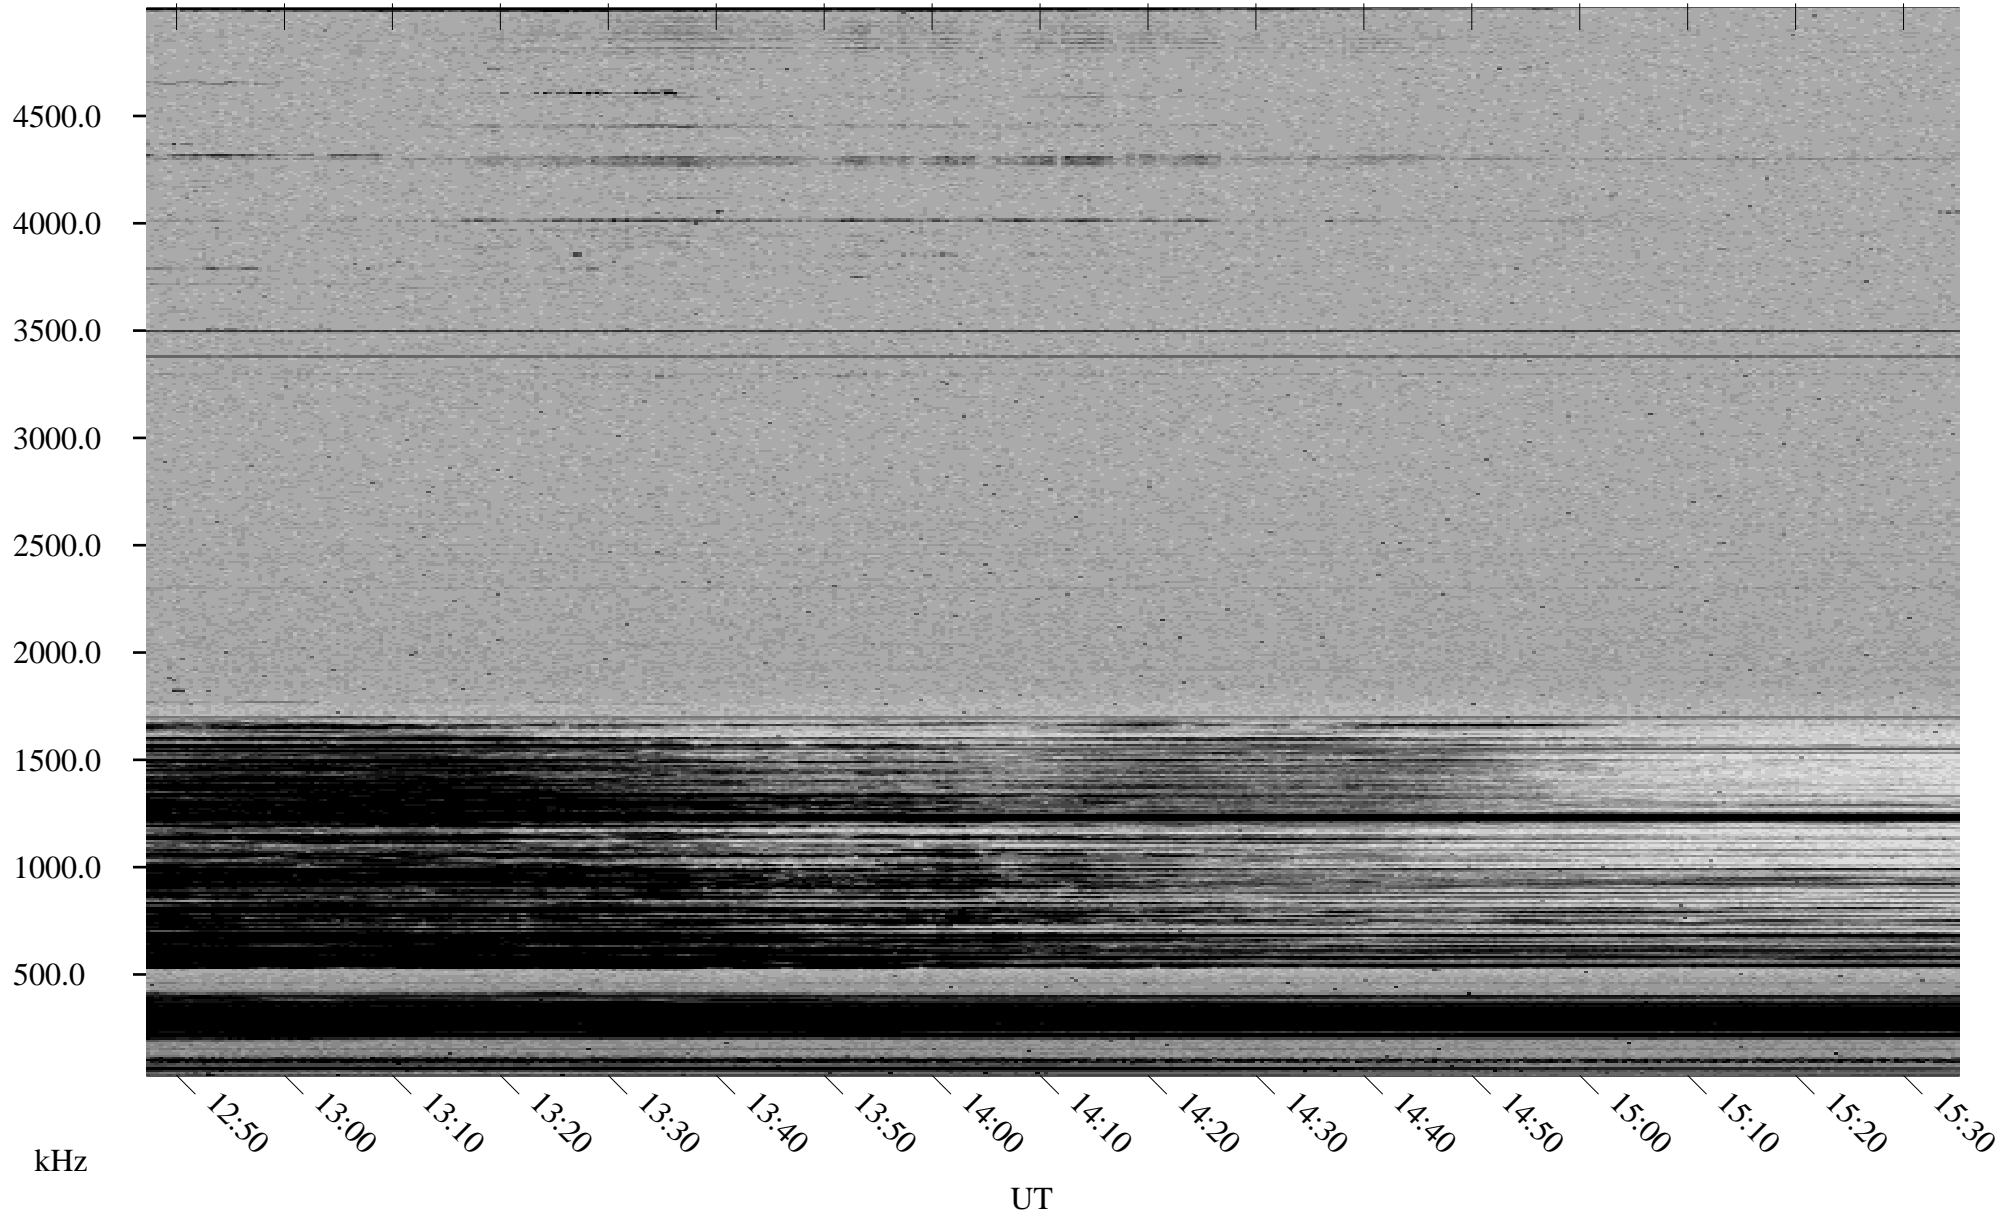

01/21/2002 Churchill, Manitoba

Linear Scale Black = 161 White = 15

ch020211.r00m max_12

Page 1

01/21/2002 Churchill, Manitoba

Linear Scale Black = 161 White = 15

ch020211.r00m max_12

Page 2

01/22/2002 Churchill, Manitoba

Linear Scale Black = 161 White = 15

ch020211.r00m max_12

Page 3

01/22/2002 Churchill, Manitoba

Linear Scale Black = 161 White = 15

ch020211.r00m max_12

Page 4

01/22/2002 Churchill, Manitoba

Linear Scale Black = 161 White = 15

ch020211.r00m max_12

Page 5

01/22/2002 Churchill, Manitoba

Linear Scale Black = 161 White = 15

ch020211.r00m max_12

Page 6

01/22/2002 Churchill, Manitoba

Linear Scale Black = 161 White = 15

ch020211.r00m max_12

Page 7

01/22/2002 Churchill, Manitoba

Linear Scale Black = 161 White = 15

ch020211.r00m max_12