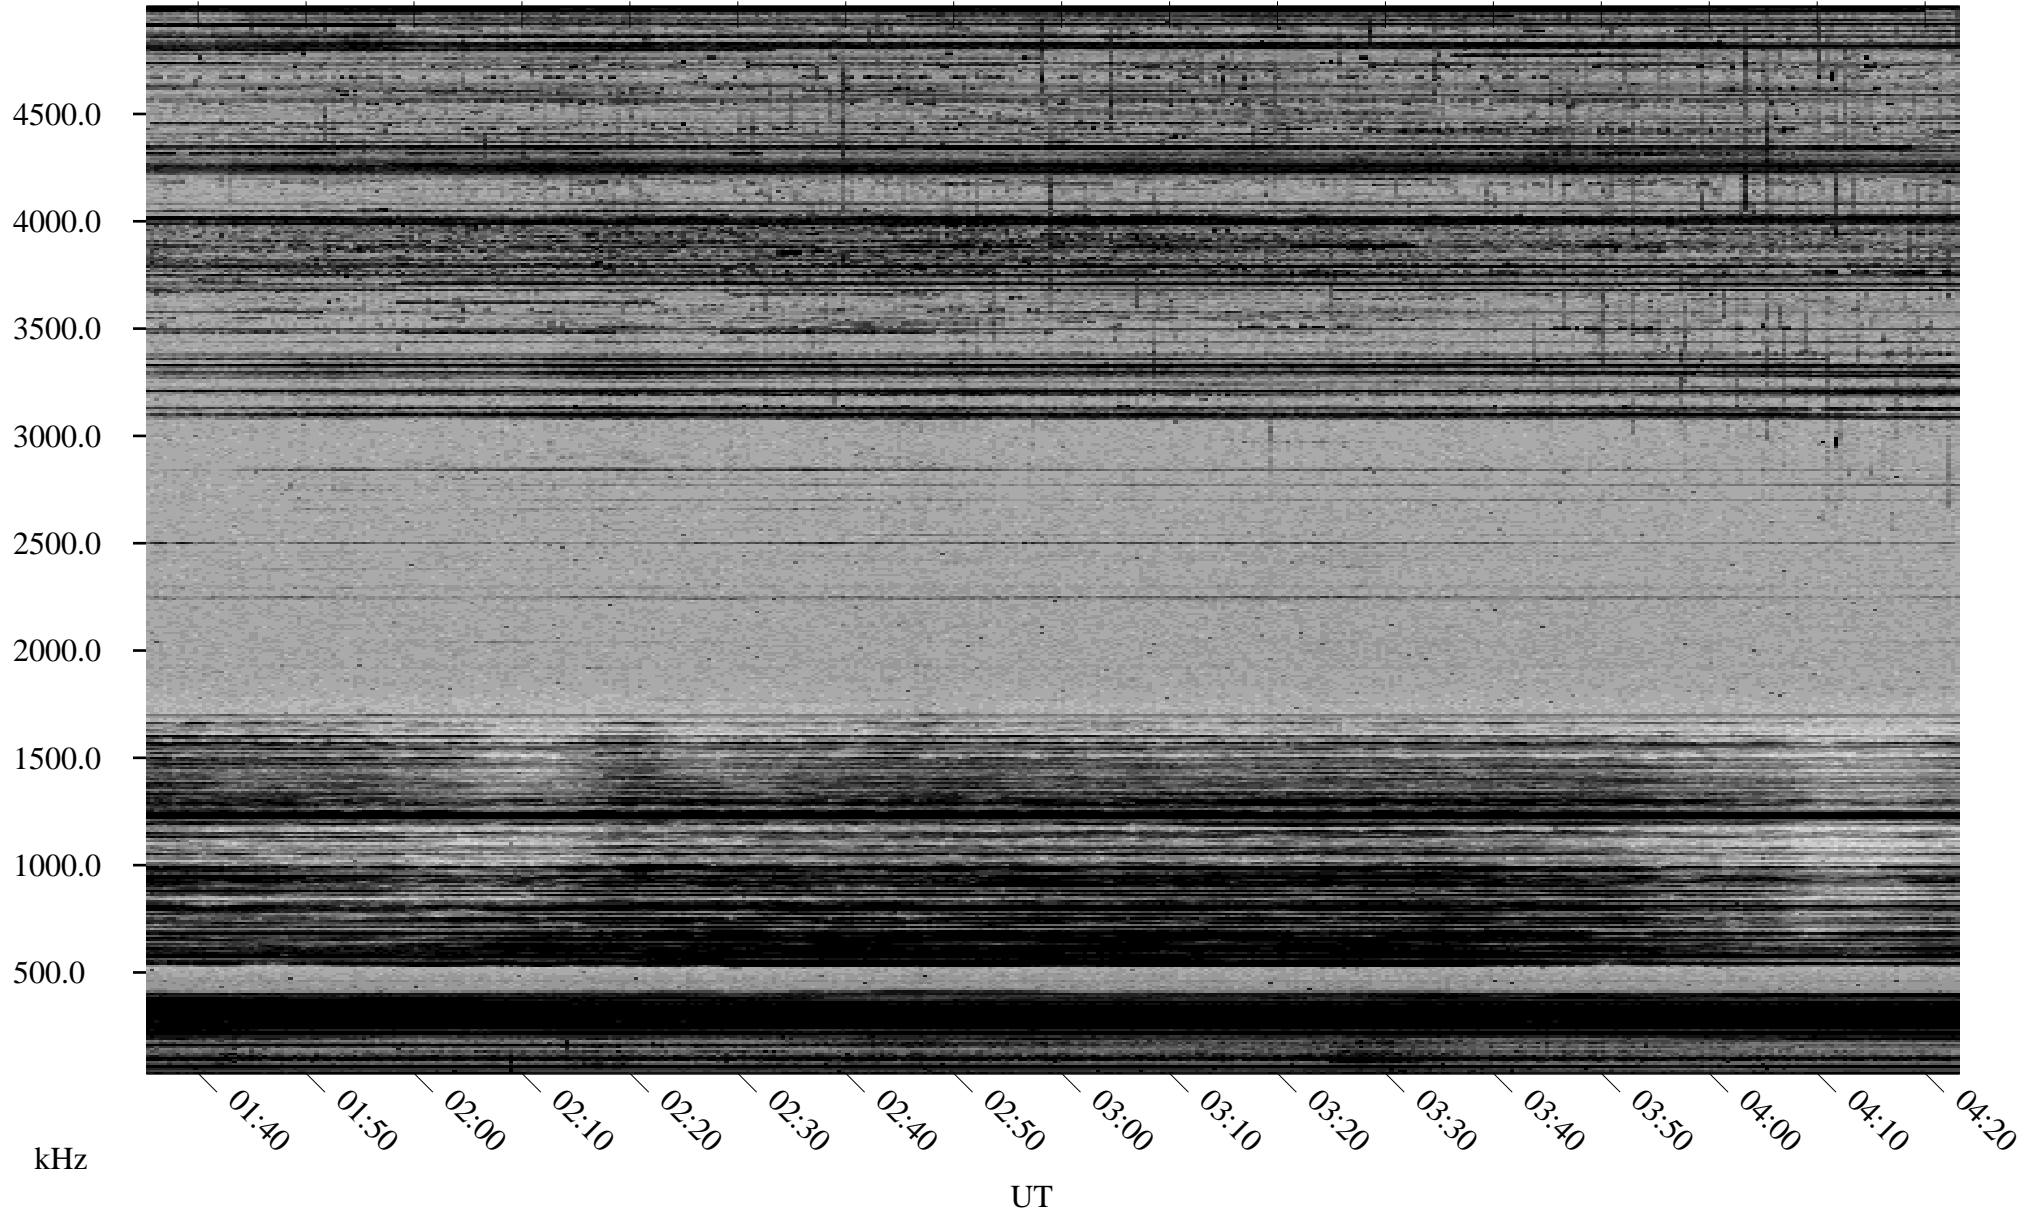

# 01/22/2002 Churchill, Manitoba

Linear Scale    Black = 161    White = 15

ch020221.r00m max\_12

Page 1

# 01/22/2002 Churchill, Manitoba

Linear Scale    Black = 161    White = 15

ch020221l.r00m max\_12

Page 2

# 01/23/2002 Churchill, Manitoba

Linear Scale    Black = 161    White = 15

ch020221.r00m max\_12

Page 3

# 01/23/2002 Churchill, Manitoba

Linear Scale    Black = 161    White = 15

ch020221.r00m max\_12

Page 4