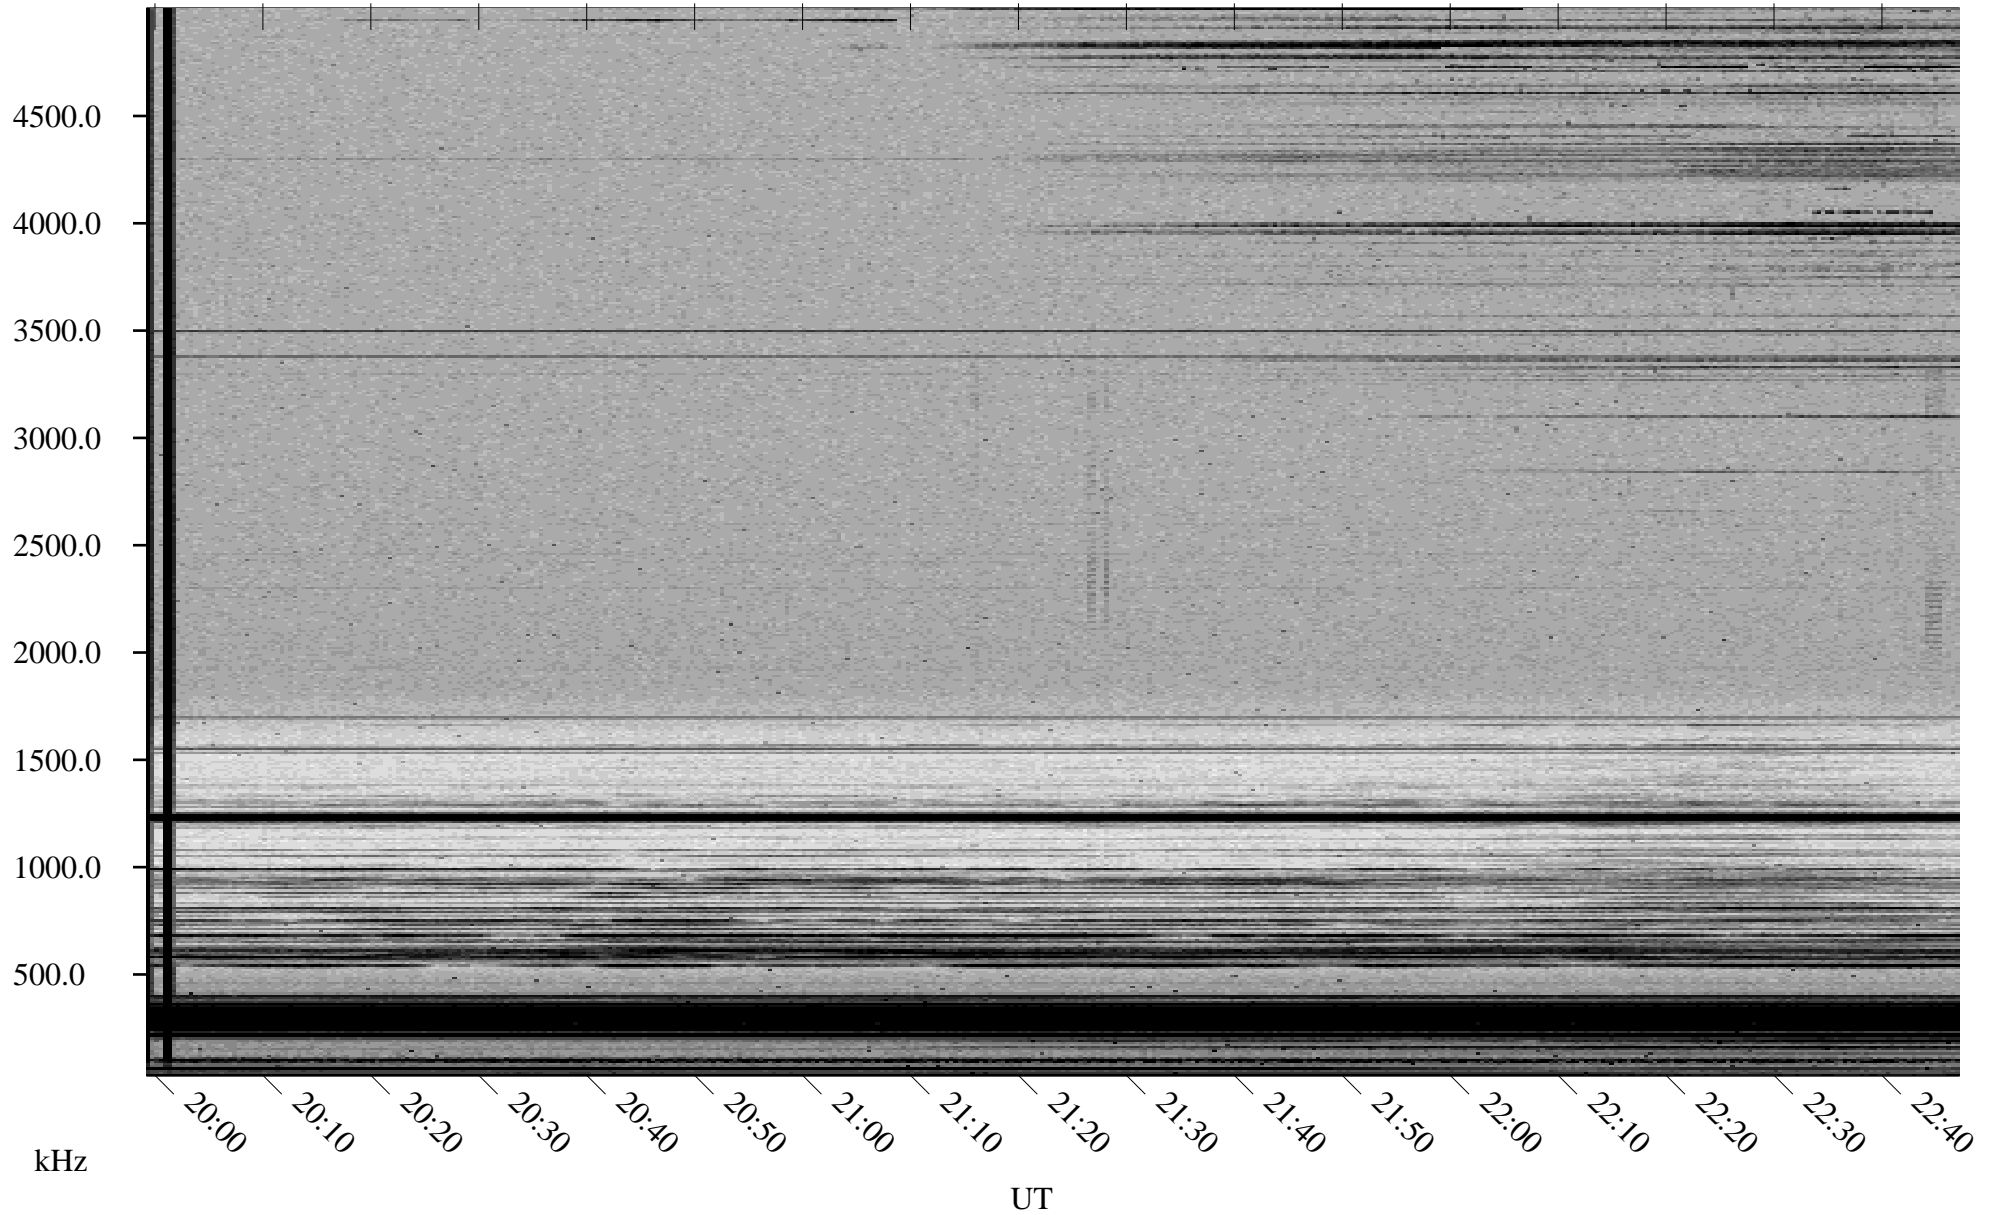

# 01/22/2002 Churchill, Manitoba

Linear Scale    Black = 161    White = 15

ch020221.r00m max\_12

Page 1

# 01/22/2002 Churchill, Manitoba

Linear Scale    Black = 161    White = 15

ch020221l.r00m max\_12

Page 2

# 01/23/2002 Churchill, Manitoba

Linear Scale    Black = 161    White = 15

ch020221.r00m max\_12

Page 3

# 01/23/2002 Churchill, Manitoba

Linear Scale    Black = 161    White = 15

ch020221.r00m max\_12

Page 4