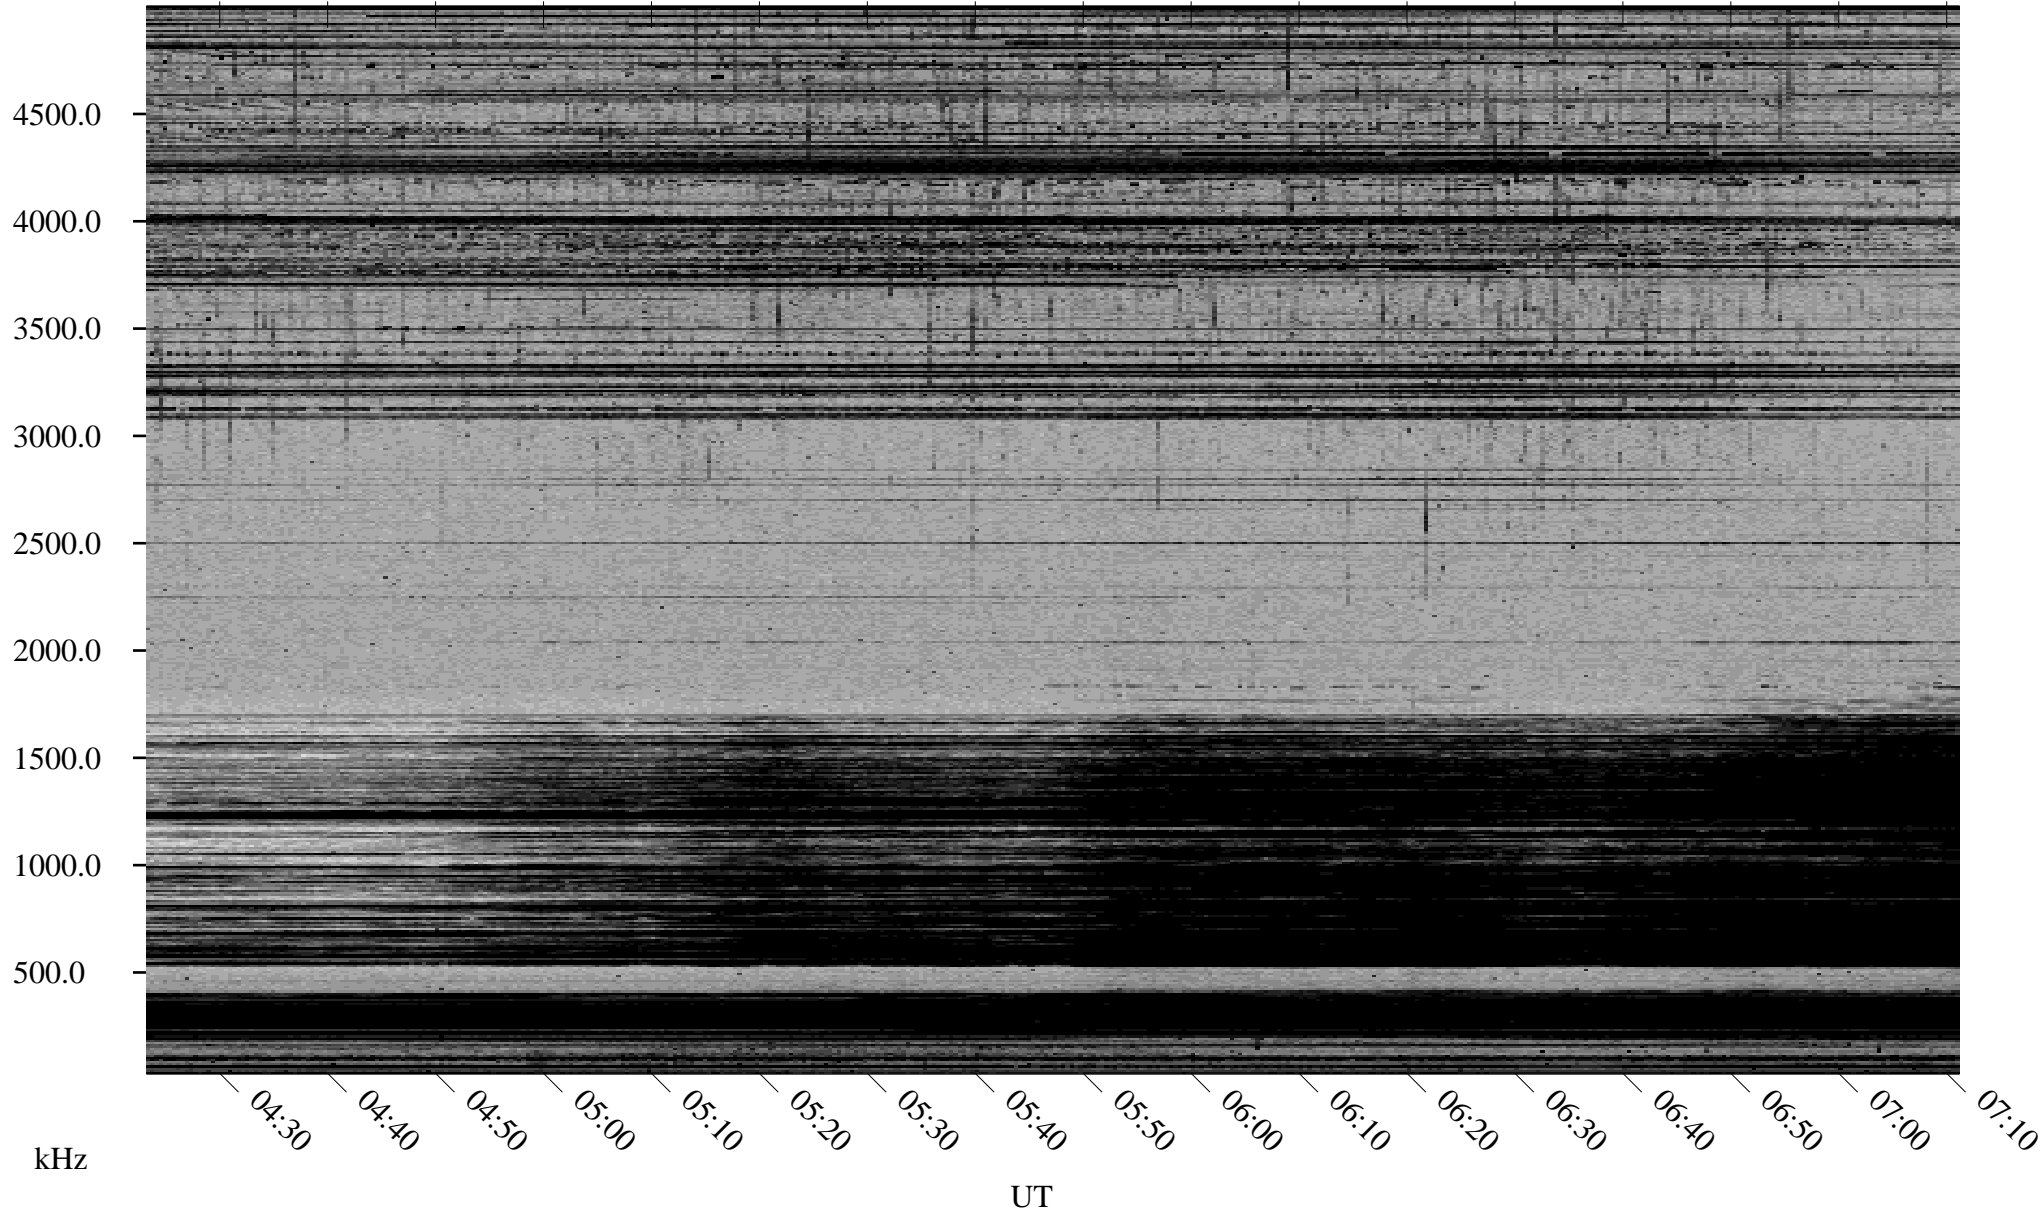

# 01/22/2002 Churchill, Manitoba

Linear Scale    Black = 161    White = 15

ch020221.r00m max\_12

Page 1

# 01/22/2002 Churchill, Manitoba

Linear Scale    Black = 161    White = 15

ch020221l.r00m max\_12

Page 2

# 01/23/2002 Churchill, Manitoba

Linear Scale    Black = 161    White = 15

ch020221.r00m max\_12

Page 3

# 01/23/2002 Churchill, Manitoba

Linear Scale    Black = 161    White = 15

ch020221.r00m max\_12

Page 4